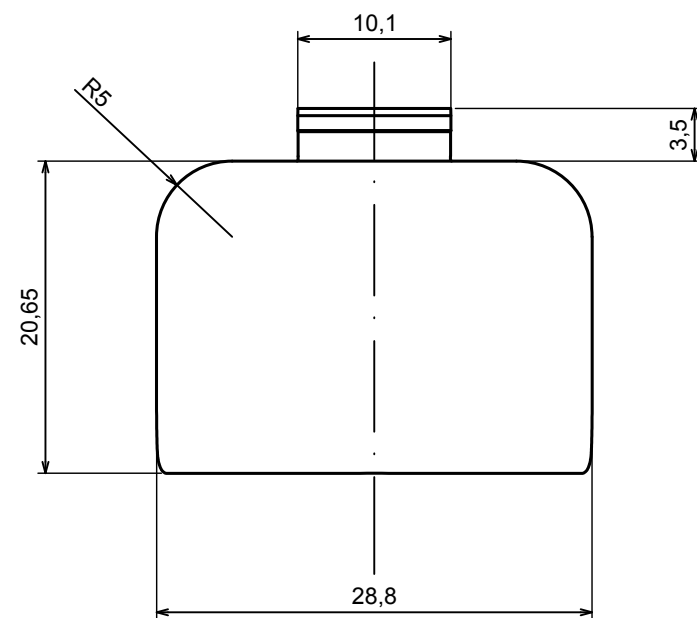

A-A

|  |                                  |   |
|--|----------------------------------|---|
| All rights reserved. Copyright Kradex 2022 |                                  |   |
| Product model                              | Enclosure ZM110.70.33 - Assembly |   |
| Format: A3                                 | Material: ABS                    |  |
| Scale 1:1                                  | Tolerance: +/- 0,3               |   |

B-B

All rights reserved. Copyright Kradox 2022

Product model Enclosure ZM110.70.33 - Base

Format: A3 Material: ABS

Scale 1:1 Tolerance: +/- 0,3

All rights reserved. Copyright Kradox 2022

Product model Enclosure ZM110.70.33 - Cover

Format: A3 Material: ABS

Scale 1:1 Tolerance: +/- 0,3

|  |   |   |
|--|---|---|
| All rights reserved. Copyright Kradox 2022 |   |   |
| Product model                              | Enclosure ZM110.70.33 - Partition Plate |   |
| Format: A3                                 | Material: ABS                           |  |
| Scale 2:1                                  | Tolerance: +/- 0,3                      |   |

|  |                             |   |
|--|-----------------------------|---|
| All rights reserved. Copyright Kradex 2022 |                             |   |
| Product model                              | Enclosure ZM110.70.33 - Cap |   |
| Format: A3                                 | Material: ABS               |  |
| Scale 2:1                                  | Tolerance: +/- 0,3          |   |