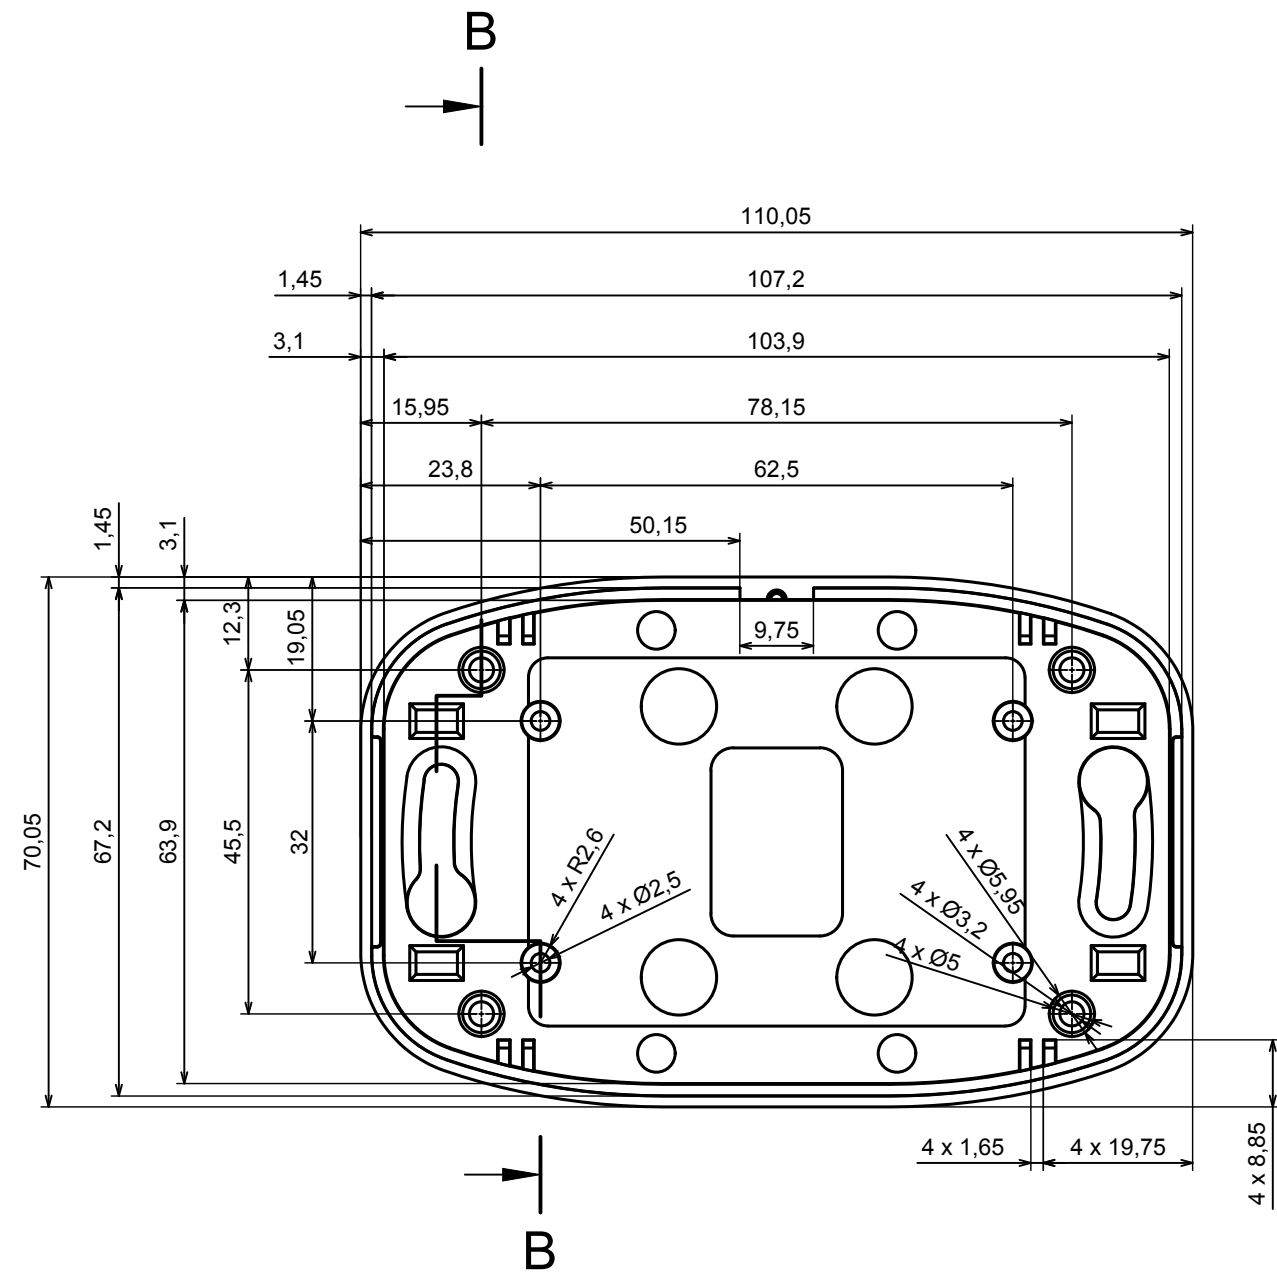

A-A

|  |                                  |   |
|--|----------------------------------|---|
| All rights reserved. Copyright Kradex 2022 |                                  |   |
| Product model                              | Enclosure ZM110.70.33 - Assembly |   |
| Format: A3                                 | Material: ABS                    |  |
| Scale 1:1                                  | Tolerance: +/- 0,3               |   |

B-B

All rights reserved. Copyright Kradox 2022

Product model Enclosure ZM110.70.33 - Base

Format: A3 Material: ABS

Scale 1:1 Tolerance: +/- 0,3

All rights reserved. Copyright Kradox 2022

Product model Enclosure ZM110.70.33 - Cover

Format: A3 Material: ABS

Scale 1:1 Tolerance: +/- 0,3

|  |   |   |
|--|---|---|
| All rights reserved. Copyright Kradox 2022 |   |   |
| Product model                              | Enclosure ZM110.70.33 - Partition Plate |   |
| Format: A3                                 | Material: ABS                           |  |
| Scale 2:1                                  | Tolerance: +/- 0,3                      |   |

|  |                             |   |
|--|-----------------------------|---|
| All rights reserved. Copyright Kradex 2022 |                             |   |
| Product model                              | Enclosure ZM110.70.33 - Cap |   |
| Format: A3                                 | Material: ABS               |  |
| Scale 2:1                                  | Tolerance: +/- 0,3          |   |