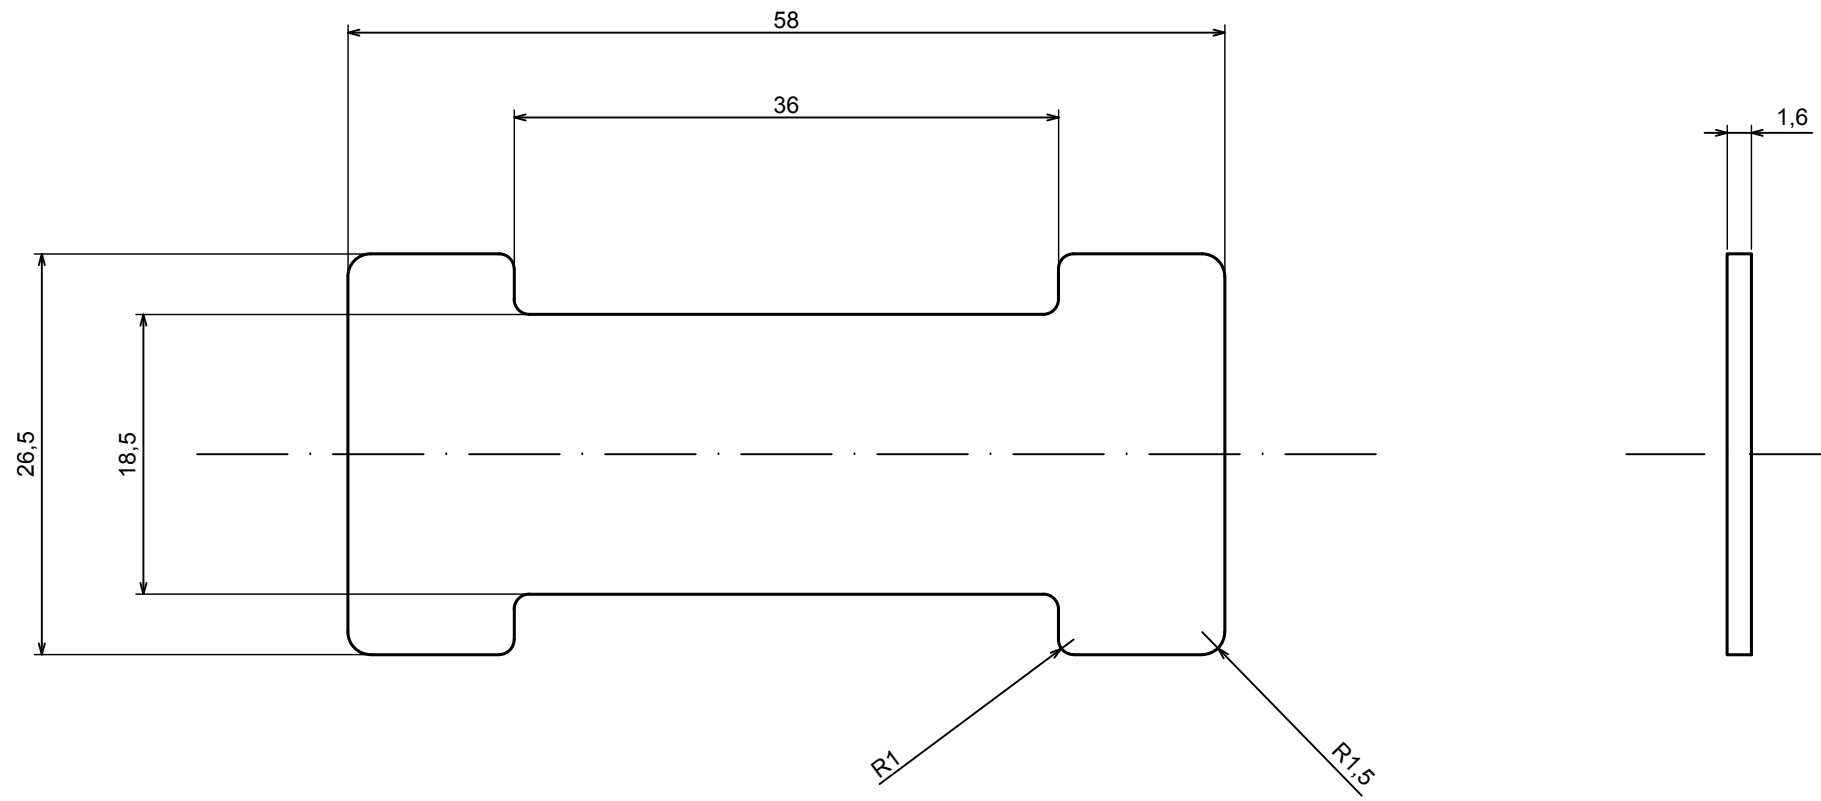

A-A

|  |                                  |   |
|--|----------------------------------|---|
| All rights reserved. Copyright Kradex 2022 |                                  |   |
| Product model                              | Enclosure ZM110.70.33 - Assembly |   |
| Format: A3                                 | Material: ABS                    |  |
| Scale 1:1                                  | Tolerance: +/- 0,3               |   |

B-B

All rights reserved. Copyright Kradox 2022

Product model Enclosure ZM110.70.33 - Base

Format: A3 Material: ABS

Scale 1:1 Tolerance: +/- 0,3

All rights reserved. Copyright Kradox 2022

Product model Enclosure ZM110.70.33 - Cover

Format: A3 Material: ABS

Scale 1:1 Tolerance: +/- 0,3

|  |   |   |
|--|---|---|
| All rights reserved. Copyright Kradox 2022 |   |   |
| Product model                              | Enclosure ZM110.70.33 - Partition Plate |   |
| Format: A3                                 | Material: ABS                           |  |
| Scale 2:1                                  | Tolerance: +/- 0,3                      |   |