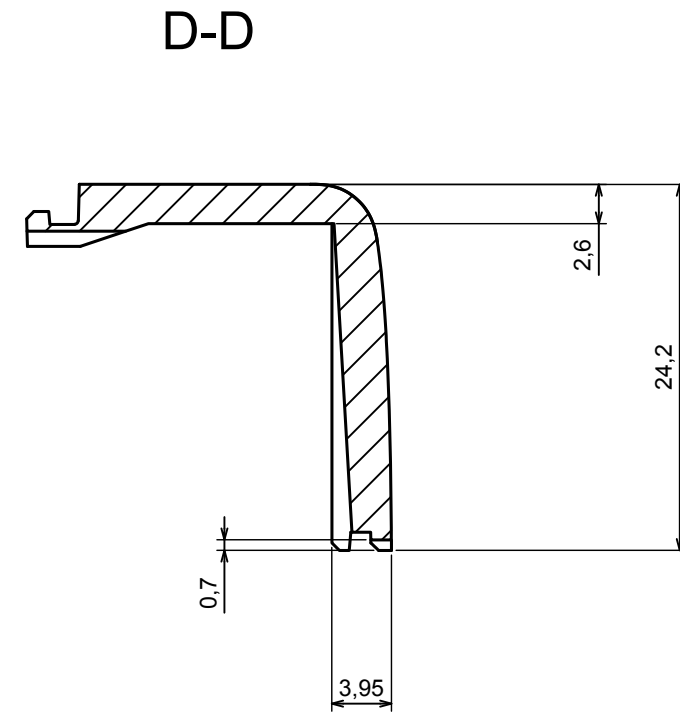

A-A

|  |                                  |   |
|--|----------------------------------|---|
| All rights reserved. Copyright Kradex 2022 |                                  |   |
| Product model                              | Enclosure ZM110.70.33 - Assembly |   |
| Format: A3                                 | Material: ABS                    |  |
| Scale 1:1                                  | Tolerance: +/- 0,3               |   |

B-B

All rights reserved. Copyright Kradox 2022

Product model Enclosure ZM110.70.33 - Base

Format: A3 Material: ABS

Scale 1:1 Tolerance: +/- 0,3

All rights reserved. Copyright Kradox 2022

Product model Enclosure ZM110.70.33 - Cover

Format: A3 Material: ABS

Scale 1:1 Tolerance: +/- 0,3

|  |   |   |
|--|---|---|
| All rights reserved. Copyright Kradox 2022 |   |   |
| Product model                              | Enclosure ZM110.70.33 - Partition Plate |   |
| Format: A3                                 | Material: ABS                           |  |
| Scale 2:1                                  | Tolerance: +/- 0,3                      |   |