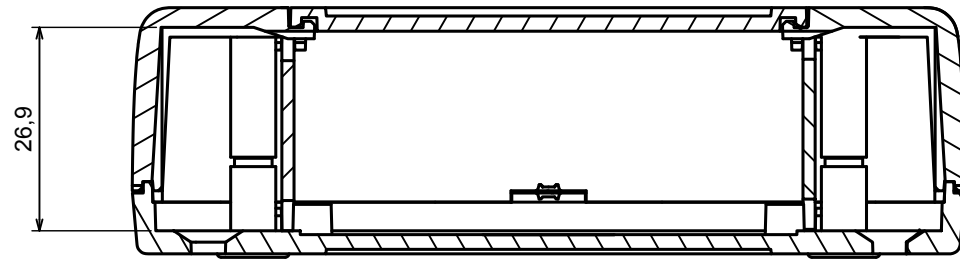

A-A

|  |                                  |   |
|--|----------------------------------|---|
| All rights reserved. Copyright Kradex 2022 |                                  |   |
| Product model                              | Enclosure ZM110.70.33 - Assembly |   |
| Format: A3                                 | Material: ABS                    |  |
| Scale 1:1                                  | Tolerance: +/- 0,3               |   |

B-B

All rights reserved. Copyright Kradox 2022

Product model Enclosure ZM110.70.33 - Base

Format: A3 Material: ABS

Scale 1:1 Tolerance: +/- 0,3

All rights reserved. Copyright Kradox 2022

Product model Enclosure ZM110.70.33 - Cover

Format: A3 Material: ABS

Scale 1:1 Tolerance: +/- 0,3

|  |   |   |
|--|---|---|
| All rights reserved. Copyright Kradox 2022 |   |   |
| Product model                              | Enclosure ZM110.70.33 - Partition Plate |   |
| Format: A3                                 | Material: ABS                           |  |
| Scale 2:1                                  | Tolerance: +/- 0,3                      |   |