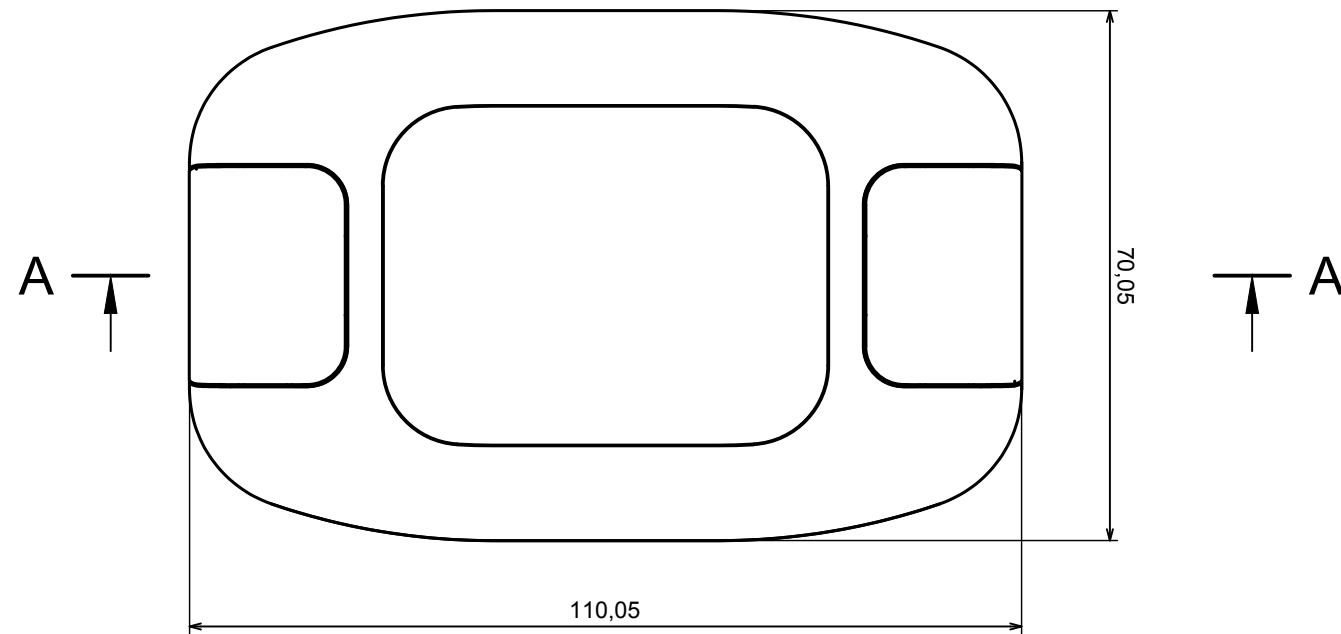

A-A

|  |                                  |   |
|--|----------------------------------|---|
| All rights reserved. Copyright Kradex 2022 |                                  |   |
| Product model                              | Enclosure ZM110.70.33 - Assembly |   |
| Format: A3                                 | Material: ABS                    |  |
| Scale 1:1                                  | Tolerance: +/- 0,3               |   |

B-B

All rights reserved. Copyright Kradox 2022

Product model Enclosure ZM110.70.33 - Base

Format: A3 Material: ABS

Scale 1:1 Tolerance: +/- 0,3

All rights reserved. Copyright Kradox 2022

Product model Enclosure ZM110.70.33 - Cover

Format: A3 Material: ABS

Scale 1:1 Tolerance: +/- 0,3

|  |   |   |
|--|---|---|
| All rights reserved. Copyright Kradox 2022 |   |   |
| Product model                              | Enclosure ZM110.70.33 - Partition Plate |   |
| Format: A3                                 | Material: ABS                           |  |
| Scale 2:1                                  | Tolerance: +/- 0,3                      |   |