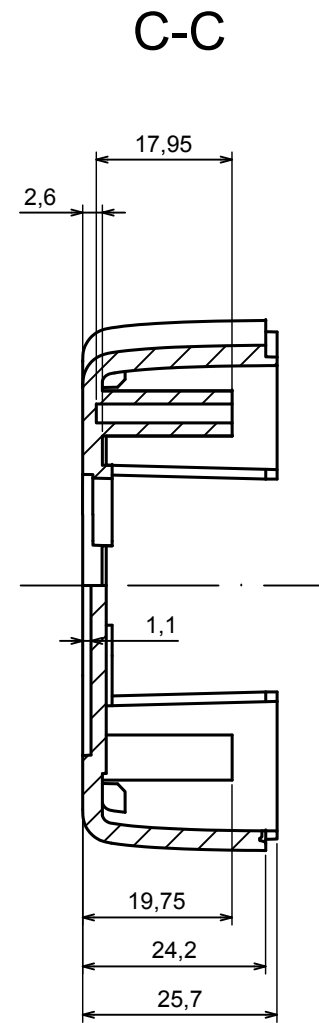

A-A

|  |                                  |   |
|--|----------------------------------|---|
| All rights reserved. Copyright Kradex 2022 |                                  |   |
| Product model                              | Enclosure ZM110.70.33 - Assembly |   |
| Format: A3                                 | Material: ABS                    |  |
| Scale 1:1                                  | Tolerance: +/- 0,3               |   |

B-B

All rights reserved. Copyright Kradox 2022

Product model Enclosure ZM110.70.33 - Base

Format: A3 Material: ABS

Scale 1:1 Tolerance: +/- 0,3

All rights reserved. Copyright Kradox 2022

Product model Enclosure ZM110.70.33 - Cover

Format: A3 Material: ABS

Scale 1:1 Tolerance: +/- 0,3

|  |   |   |
|--|---|---|
| All rights reserved. Copyright Kradox 2022 |   |   |
| Product model                              | Enclosure ZM110.70.33 - Partition Plate |   |
| Format: A3                                 | Material: ABS                           |  |
| Scale 2:1                                  | Tolerance: +/- 0,3                      |   |

|  |                             |   |
|--|-----------------------------|---|
| All rights reserved. Copyright Kradex 2022 |                             |   |
| Product model                              | Enclosure ZM110.70.33 - Cap |   |
| Format: A3                                 | Material: ABS               |  |
| Scale 2:1                                  | Tolerance: +/- 0,3          |   |