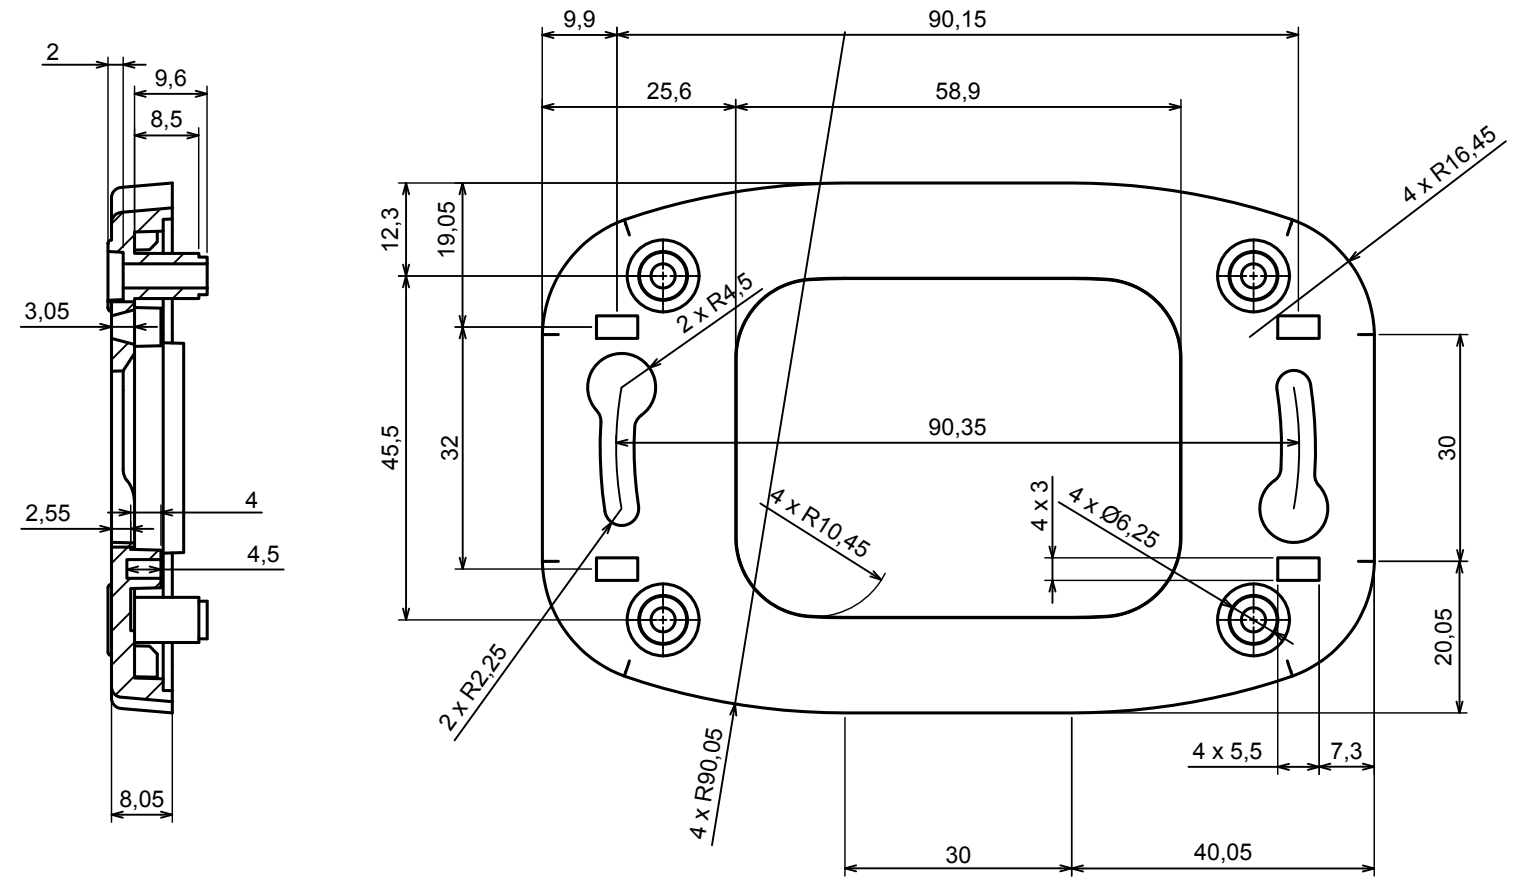

A-A

|  |                                  |   |
|--|----------------------------------|---|
| All rights reserved. Copyright Kradex 2022 |                                  |   |
| Product model                              | Enclosure ZM110.70.33 - Assembly |   |
| Format: A3                                 | Material: ABS                    |  |
| Scale 1:1                                  | Tolerance: +/- 0,3               |   |

B-B

All rights reserved. Copyright Kradox 2022

Product model Enclosure ZM110.70.33 - Base

Format: A3 Material: ABS

Scale 1:1 Tolerance: +/- 0,3

All rights reserved. Copyright Kradox 2022

Product model Enclosure ZM110.70.33 - Cover

Format: A3 Material: ABS

Scale 1:1 Tolerance: +/- 0,3

|  |   |   |
|--|---|---|
| All rights reserved. Copyright Kradox 2022 |   |   |
| Product model                              | Enclosure ZM110.70.33 - Partition Plate |   |
| Format: A3                                 | Material: ABS                           |  |
| Scale 2:1                                  | Tolerance: +/- 0,3                      |   |

|  |                             |   |
|--|-----------------------------|---|
| All rights reserved. Copyright Kradex 2022 |                             |   |
| Product model                              | Enclosure ZM110.70.33 - Cap |   |
| Format: A3                                 | Material: ABS               |  |
| Scale 2:1                                  | Tolerance: +/- 0,3          |   |