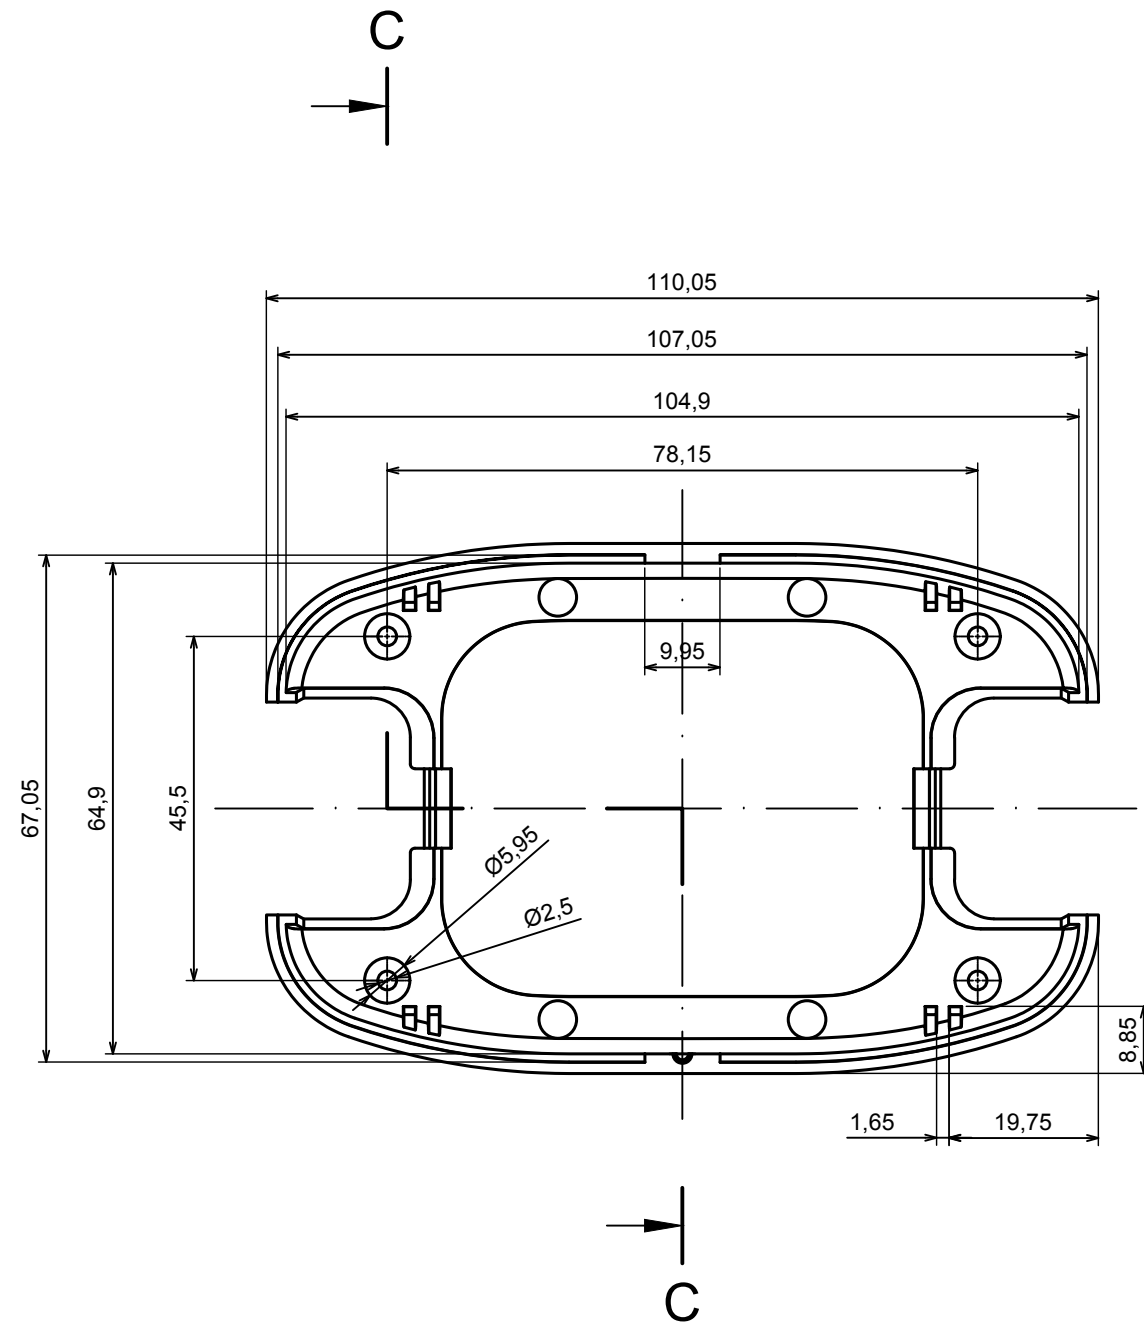

A-A

|  |                                  |   |
|--|----------------------------------|---|
| All rights reserved. Copyright Kradex 2022 |                                  |   |
| Product model                              | Enclosure ZM110.70.33 - Assembly |   |
| Format: A3                                 | Material: ABS                    |  |
| Scale 1:1                                  | Tolerance: +/- 0,3               |   |

B-B

All rights reserved. Copyright Kradox 2022

Product model Enclosure ZM110.70.33 - Base

Format: A3 Material: ABS

Scale 1:1 Tolerance: +/- 0,3

All rights reserved. Copyright Kradox 2022

Product model Enclosure ZM110.70.33 - Cover

Format: A3 Material: ABS

Scale 1:1 Tolerance: +/- 0,3

|  |   |   |
|--|---|---|
| All rights reserved. Copyright Kradox 2022 |   |   |
| Product model                              | Enclosure ZM110.70.33 - Partition Plate |   |
| Format: A3                                 | Material: ABS                           |  |
| Scale 2:1                                  | Tolerance: +/- 0,3                      |   |

|  |                             |   |
|--|-----------------------------|---|
| All rights reserved. Copyright Kradex 2022 |                             |   |
| Product model                              | Enclosure ZM110.70.33 - Cap |   |
| Format: A3                                 | Material: ABS               |  |
| Scale 2:1                                  | Tolerance: +/- 0,3          |   |