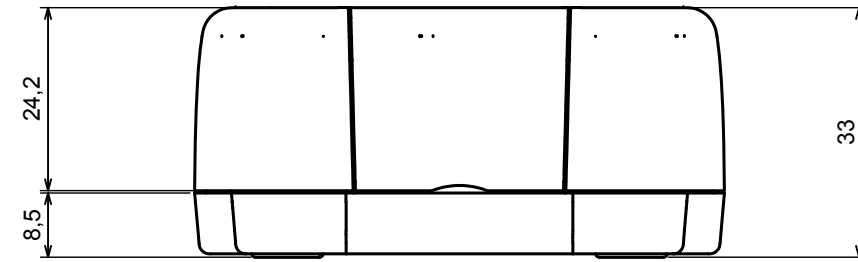

A-A

|  |                                  |   |
|--|----------------------------------|---|
| All rights reserved. Copyright Kradex 2022 |                                  |   |
| Product model                              | Enclosure ZM110.70.33 - Assembly |   |
| Format: A3                                 | Material: ABS                    |  |
| Scale 1:1                                  | Tolerance: +/- 0,3               |   |

B-B

All rights reserved. Copyright Kradox 2022

Product model Enclosure ZM110.70.33 - Base

Format: A3 Material: ABS

Scale 1:1 Tolerance: +/- 0,3

All rights reserved. Copyright Kradox 2022

Product model Enclosure ZM110.70.33 - Cover

Format: A3 Material: ABS

Scale 1:1 Tolerance: +/- 0,3

|  |   |   |
|--|---|---|
| All rights reserved. Copyright Kradox 2022 |   |   |
| Product model                              | Enclosure ZM110.70.33 - Partition Plate |   |
| Format: A3                                 | Material: ABS                           |  |
| Scale 2:1                                  | Tolerance: +/- 0,3                      |   |