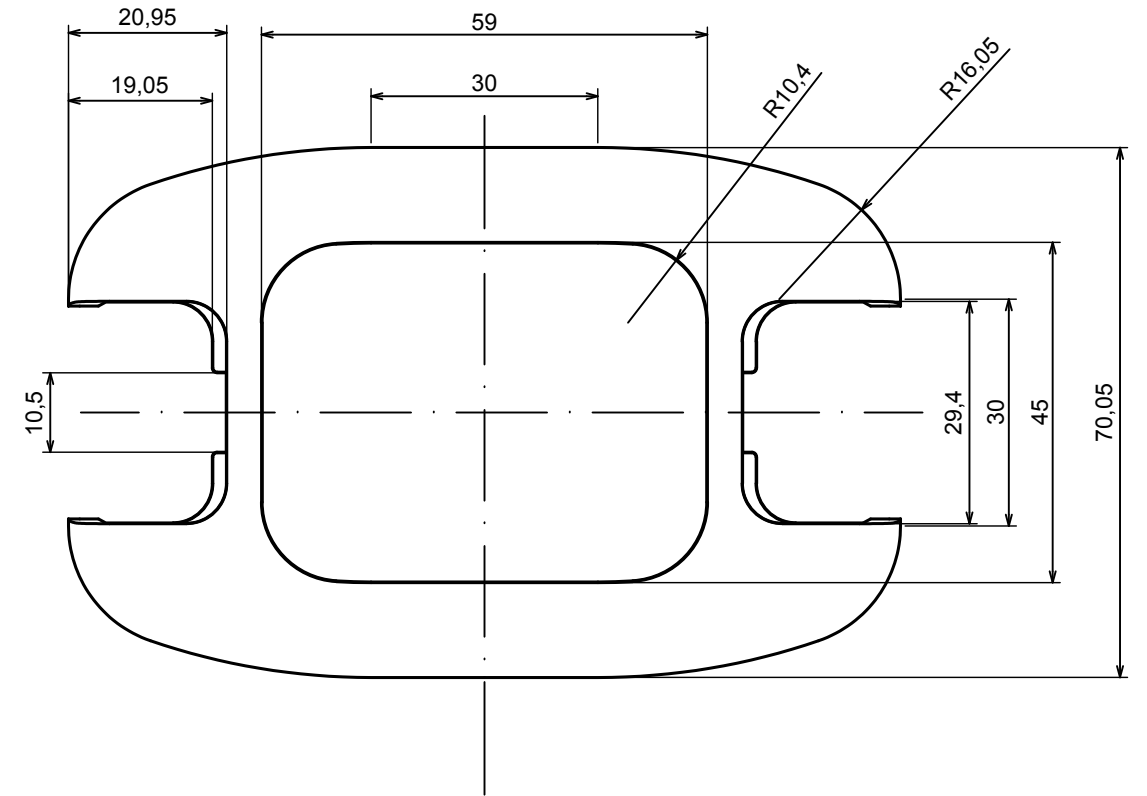

A-A

|  |                                  |   |
|--|----------------------------------|---|
| All rights reserved. Copyright Kradex 2022 |                                  |   |
| Product model                              | Enclosure ZM110.70.33 - Assembly |   |
| Format: A3                                 | Material: ABS                    |  |
| Scale 1:1                                  | Tolerance: +/- 0,3               |   |

B-B

All rights reserved. Copyright Kradox 2022

Product model Enclosure ZM110.70.33 - Base

Format: A3 Material: ABS

Scale 1:1 Tolerance: +/- 0,3

All rights reserved. Copyright Kradox 2022

Product model Enclosure ZM110.70.33 - Cover

Format: A3 Material: ABS

Scale 1:1 Tolerance: +/- 0,3

|  |   |   |
|--|---|---|
| All rights reserved. Copyright Kradox 2022 |   |   |
| Product model                              | Enclosure ZM110.70.33 - Partition Plate |   |
| Format: A3                                 | Material: ABS                           |  |
| Scale 2:1                                  | Tolerance: +/- 0,3                      |   |

|  |                             |   |
|--|-----------------------------|---|
| All rights reserved. Copyright Kradex 2022 |                             |   |
| Product model                              | Enclosure ZM110.70.33 - Cap |   |
| Format: A3                                 | Material: ABS               |  |
| Scale 2:1                                  | Tolerance: +/- 0,3          |   |