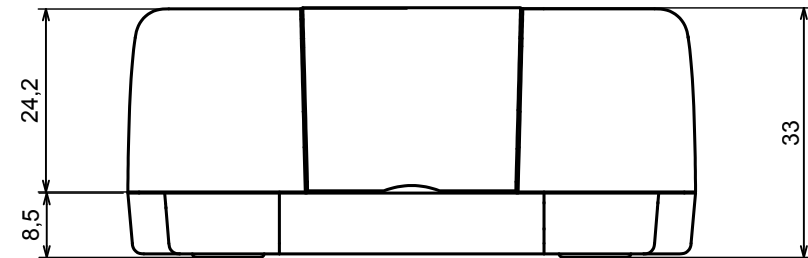

A-A

All rights reserved. Copyright Kradex 2021

Product model

Enclosure ZM125.75.33 - Assembly

Format: A3

Material: ABS

Scale 1:1

Tolerance: +/- 0,3

C

All rights reserved. Copyright Kradox 2021

Product model Enclosure ZM125.75.33 - Cover

Format: A3 Material: ABS

Scale 1:1 Tolerance: +/- 0,3

All rights reserved. Copyright Kradox 2021		
Product model	Enclosure ZM125.75.33 - Partition Plate	
Format: A3	Material: ABS	
Scale 2:1	Tolerance: +/- 0,3	

All rights reserved. Copyright Kradex 2021

Product model Enclosure ZM125.75.33 - Cap

Format: A3 Material: ABS

Scale 2:1 Tolerance: +/- 0,3

X-ON Electronics

Largest Supplier of Electrical and Electronic Components