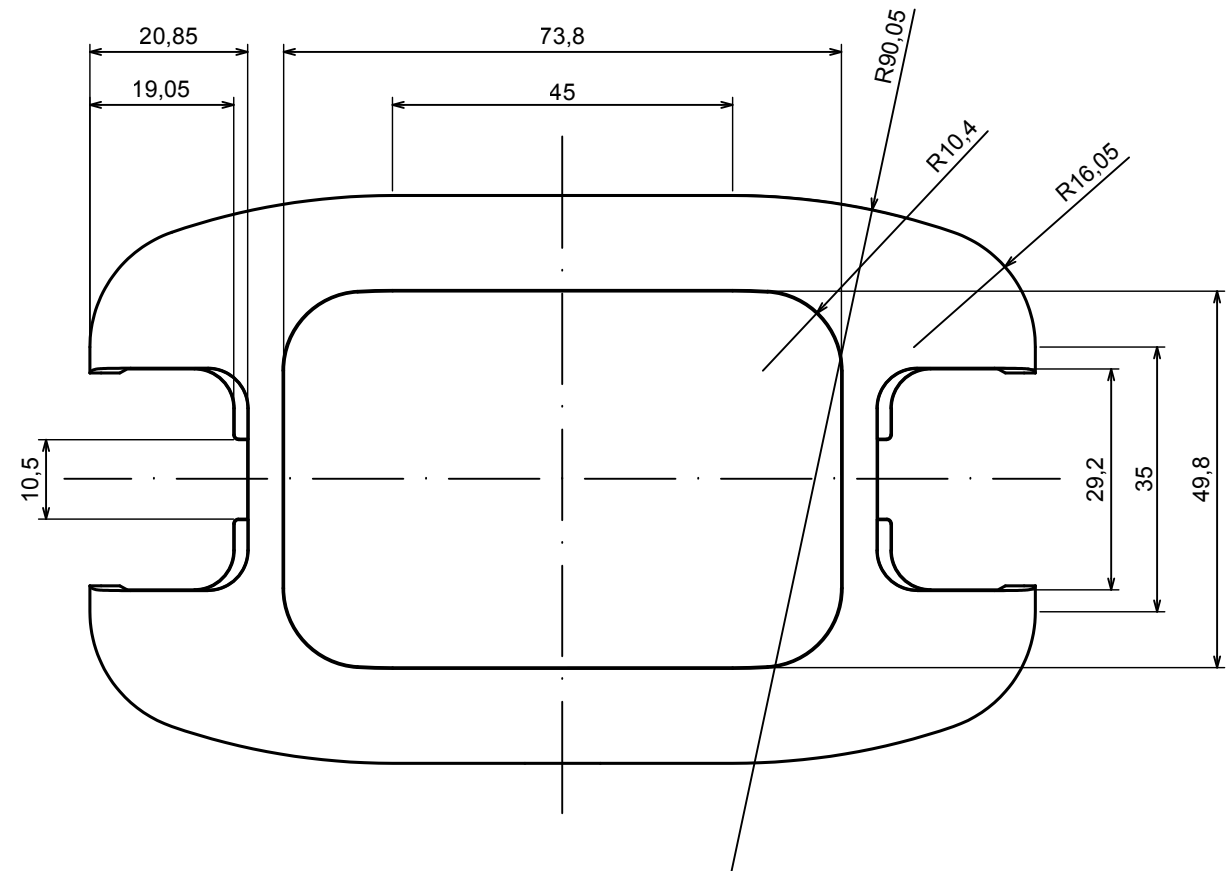

A-A

All rights reserved. Copyright Kradex 2021

Product model

Enclosure ZM125.75.33 - Assembly

Format: A3

Material: ABS

Scale 1:1

Tolerance: +/- 0,3

C

All rights reserved. Copyright Kradox 2021

Product model Enclosure ZM125.75.33 - Cover

Format: A3 Material: ABS

Scale 1:1 Tolerance: +/- 0,3

All rights reserved. Copyright Kradox 2021		
Product model	Enclosure ZM125.75.33 - Partition Plate	
Format: A3	Material: ABS	
Scale 2:1	Tolerance: +/- 0,3	

All rights reserved. Copyright Kradex 2021

Product model Enclosure ZM125.75.33 - Cap

Format: A3 Material: ABS

Scale 2:1 Tolerance: +/- 0,3

X-ON Electronics

Largest Supplier of Electrical and Electronic Components