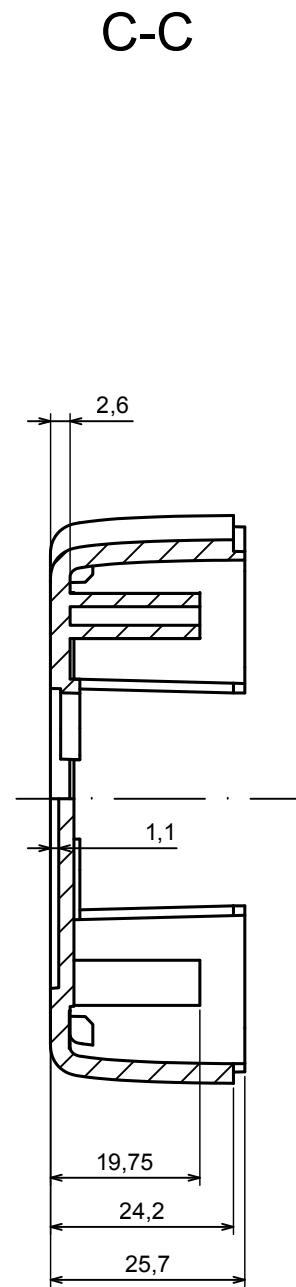

A-A

All rights reserved. Copyright Kradex 2021

Product model

Enclosure ZM125.75.33 - Assembly

Format: A3

Material: ABS

Scale 1:1

Tolerance: +/- 0,3

C

All rights reserved. Copyright Kradox 2021

Product model Enclosure ZM125.75.33 - Cover

Format: A3 Material: ABS

Scale 1:1 Tolerance: +/- 0,3

All rights reserved. Copyright Kradox 2021		
Product model	Enclosure ZM125.75.33 - Partition Plate	
Format: A3	Material: ABS	
Scale 2:1	Tolerance: +/- 0,3	

All rights reserved. Copyright Kradex 2021

Product model Enclosure ZM125.75.33 - Cap

Format: A3 Material: ABS

Scale 2:1 Tolerance: +/- 0,3

X-ON Electronics

Largest Supplier of Electrical and Electronic Components