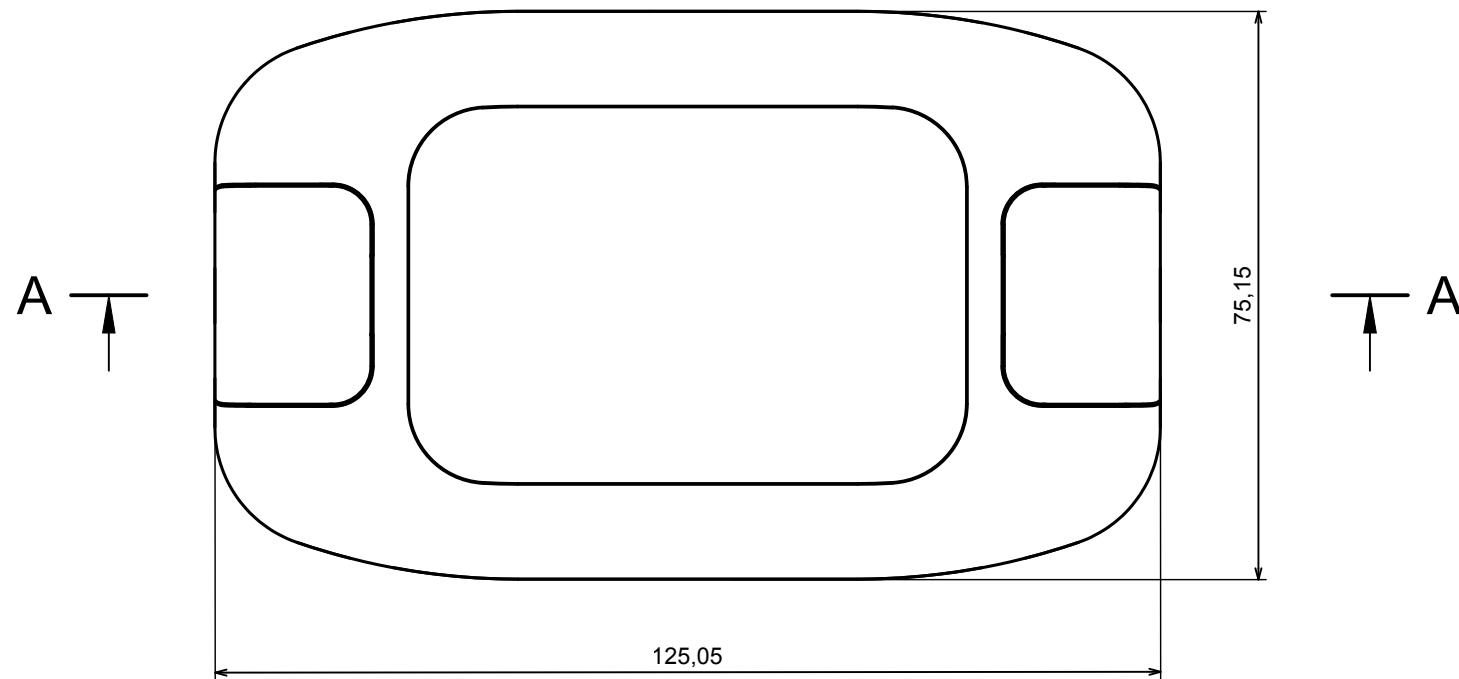

A-A

All rights reserved. Copyright Kradex 2021

Product model

Enclosure ZM125.75.33 - Assembly

Format: A3

Material: ABS

Scale 1:1

Tolerance: +/- 0,3

C

All rights reserved. Copyright Kradox 2021

Product model Enclosure ZM125.75.33 - Cover

Format: A3 Material: ABS

Scale 1:1 Tolerance: +/- 0,3

All rights reserved. Copyright Kradox 2021		
Product model	Enclosure ZM125.75.33 - Partition Plate	
Format: A3	Material: ABS	
Scale 2:1	Tolerance: +/- 0,3	

All rights reserved. Copyright Kradex 2021

Product model Enclosure ZM125.75.33 - Cap

Format: A3 Material: ABS

Scale 2:1 Tolerance: +/- 0,3

X-ON Electronics

Largest Supplier of Electrical and Electronic Components