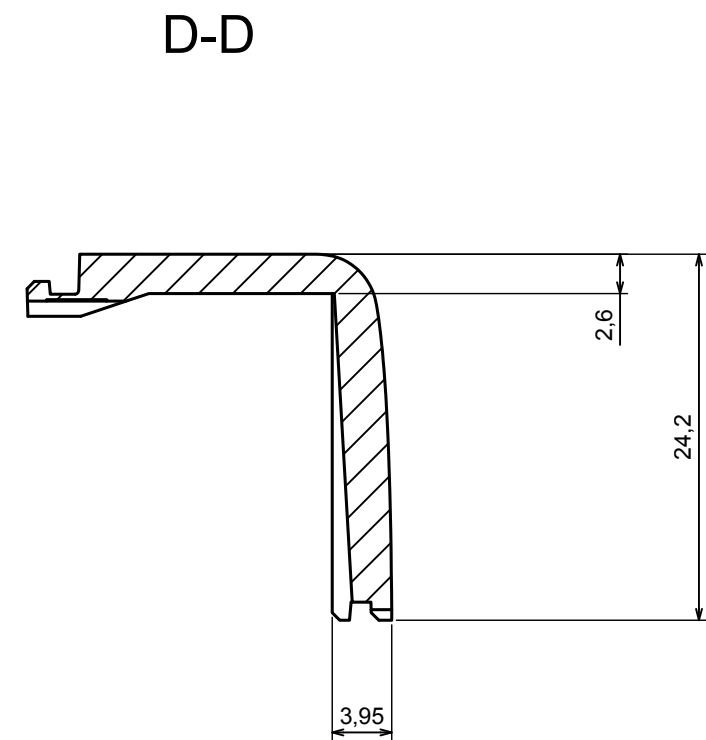

A-A

All rights reserved. Copyright Kradex 2021

Product model

Enclosure ZM125.75.33 - Assembly

Format: A3

Material: ABS

Scale 1:1

Tolerance: +/- 0,3

C

All rights reserved. Copyright Kradox 2021

Product model Enclosure ZM125.75.33 - Cover

Format: A3 Material: ABS

Scale 1:1 Tolerance: +/- 0,3

All rights reserved. Copyright Kradox 2021		
Product model	Enclosure ZM125.75.33 - Partition Plate	
Format: A3	Material: ABS	
Scale 2:1	Tolerance: +/- 0,3	

All rights reserved. Copyright Kradex 2021

Product model Enclosure ZM125.75.33 - Cap

Format: A3 Material: ABS

Scale 2:1 Tolerance: +/- 0,3

X-ON Electronics

Largest Supplier of Electrical and Electronic Components