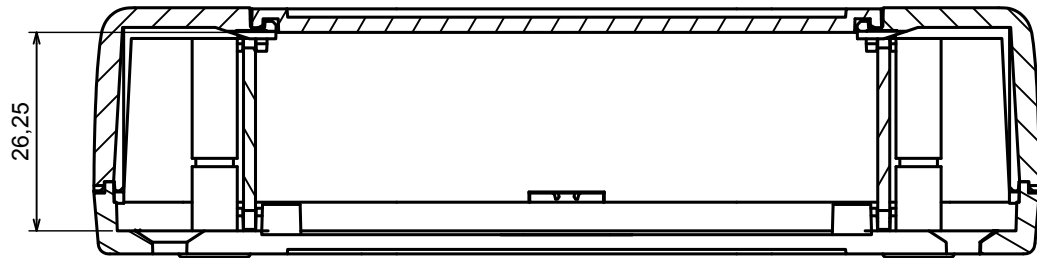

A-A

All rights reserved. Copyright Kradex 2021

Product model

Enclosure ZM125.75.33 - Assembly

Format: A3

Material: ABS

Scale 1:1

Tolerance: +/- 0,3

C

All rights reserved. Copyright Kradox 2021

Product model Enclosure ZM125.75.33 - Cover

Format: A3 Material: ABS

Scale 1:1 Tolerance: +/- 0,3

All rights reserved. Copyright Kradox 2021		
Product model	Enclosure ZM125.75.33 - Partition Plate	
Format: A3	Material: ABS	
Scale 2:1	Tolerance: +/- 0,3	

All rights reserved. Copyright Kradex 2021

Product model Enclosure ZM125.75.33 - Cap

Format: A3 Material: ABS

Scale 2:1 Tolerance: +/- 0,3

X-ON Electronics

Largest Supplier of Electrical and Electronic Components