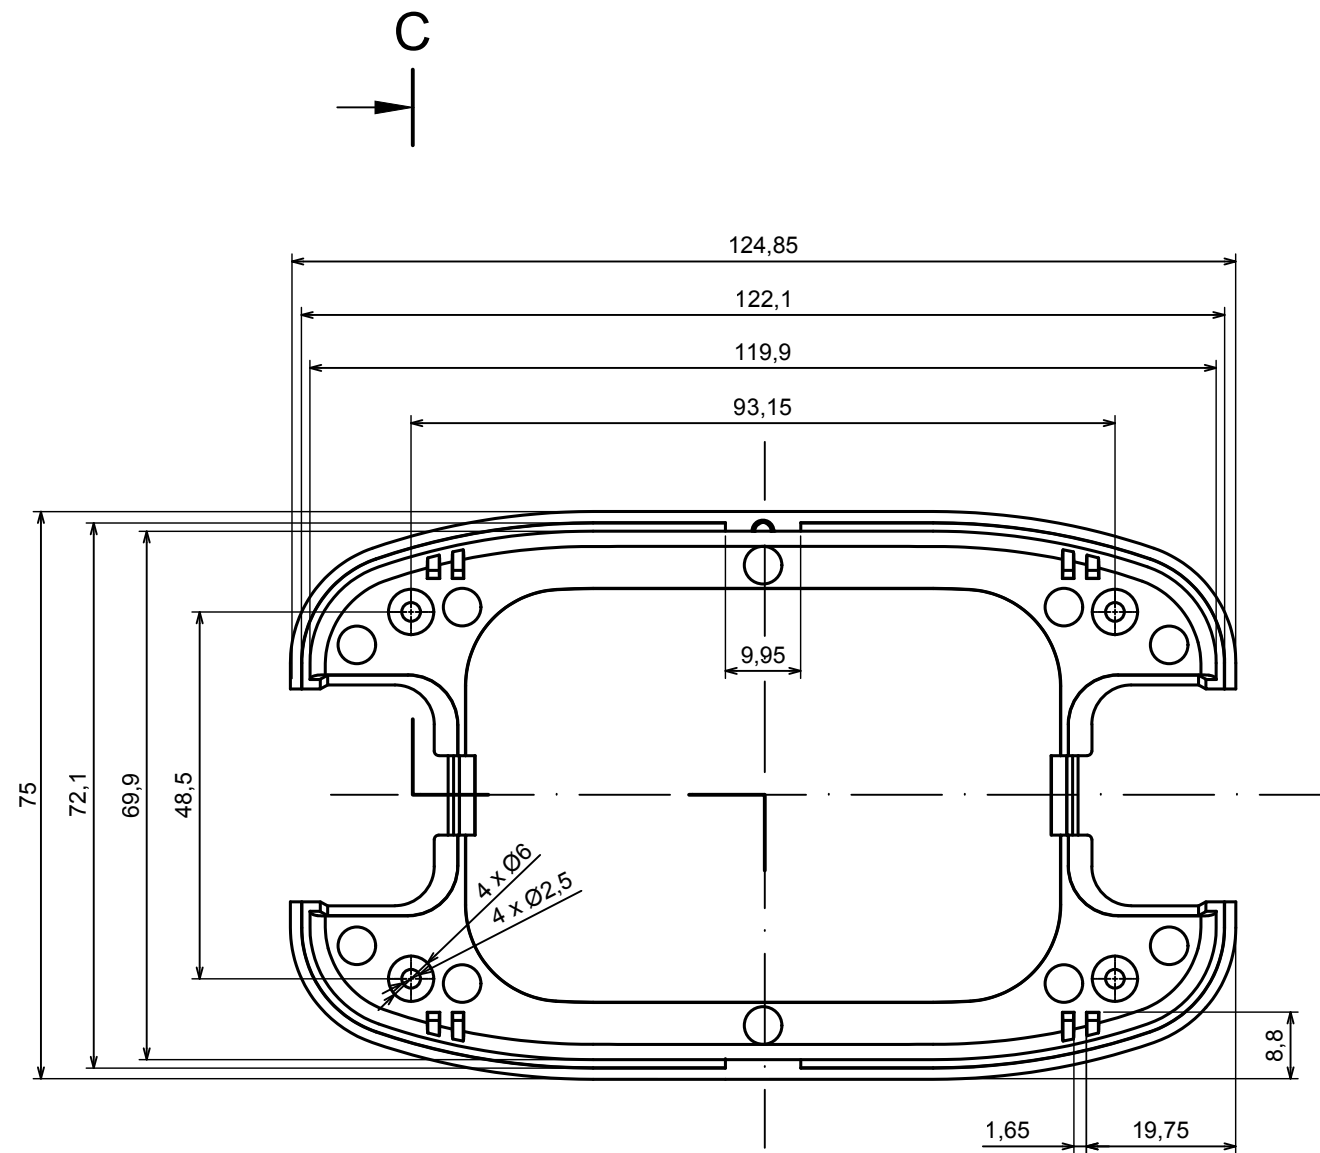

A-A

All rights reserved. Copyright Kradex 2021

Product model

Enclosure ZM125.75.33 - Assembly

Format: A3

Material: ABS

Scale 1:1

Tolerance: +/- 0,3

C

All rights reserved. Copyright Kradox 2021

Product model Enclosure ZM125.75.33 - Cover

Format: A3 Material: ABS

Scale 1:1 Tolerance: +/- 0,3

All rights reserved. Copyright Kradox 2021		
Product model	Enclosure ZM125.75.33 - Partition Plate	
Format: A3	Material: ABS	
Scale 2:1	Tolerance: +/- 0,3	

All rights reserved. Copyright Kradex 2021

Product model Enclosure ZM125.75.33 - Cap

Format: A3 Material: ABS

Scale 2:1 Tolerance: +/- 0,3

X-ON Electronics

Largest Supplier of Electrical and Electronic Components