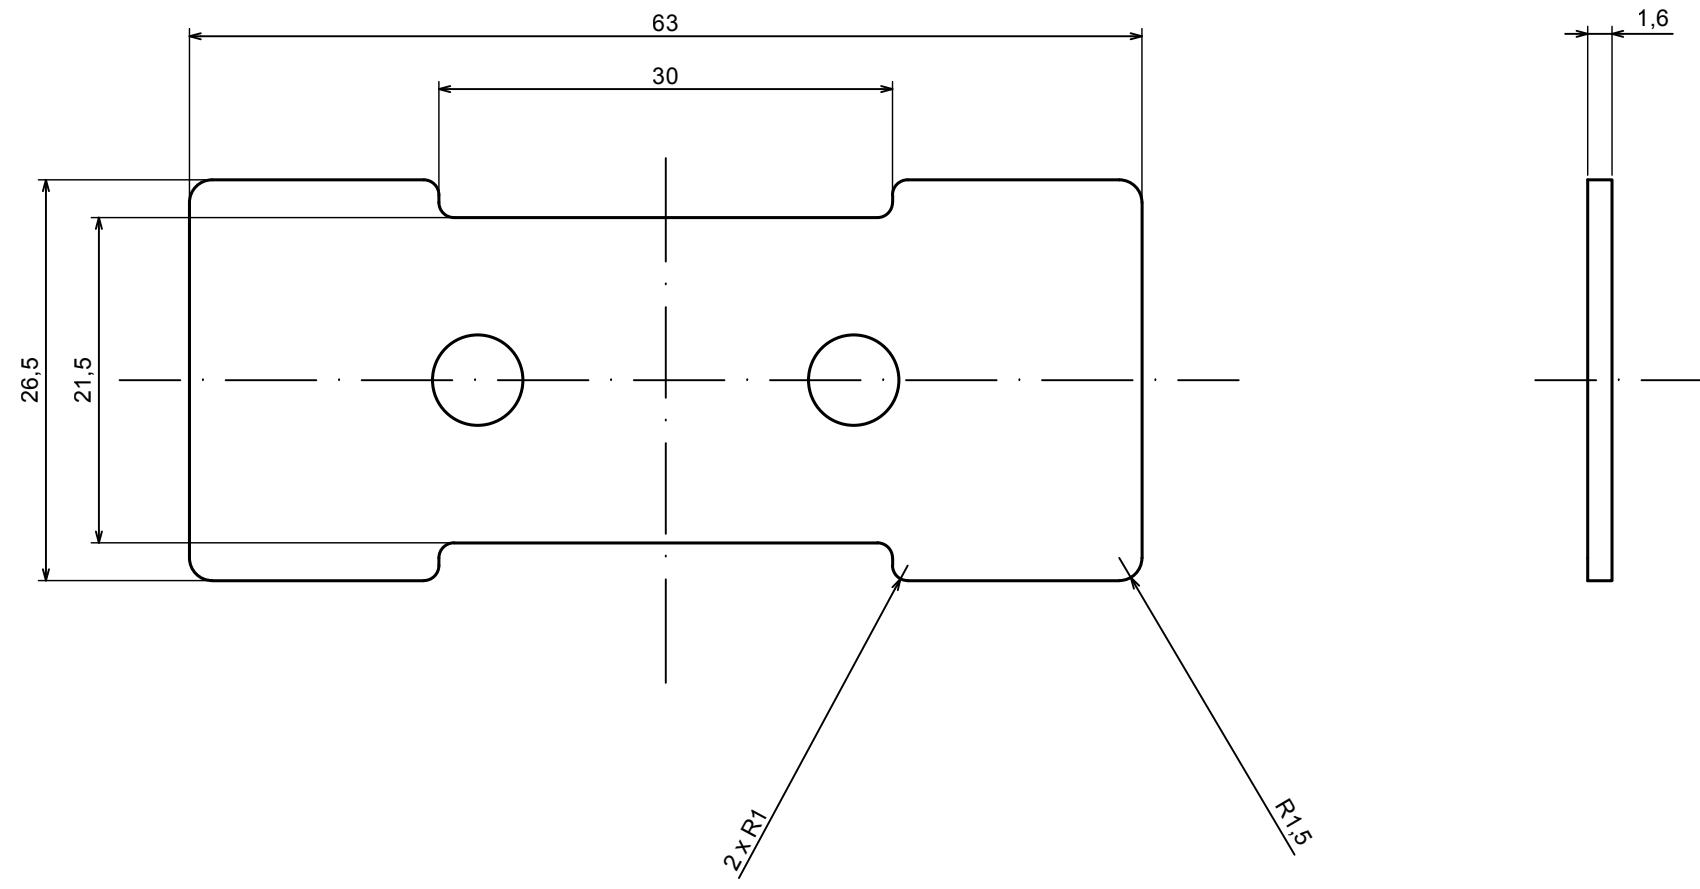

A-A

All rights reserved. Copyright Kradex 2021

Product model

Enclosure ZM125.75.33 - Assembly

Format: A3

Material: ABS

Scale 1:1

Tolerance: +/- 0,3

C

All rights reserved. Copyright Kradox 2021

Product model Enclosure ZM125.75.33 - Cover

Format: A3 Material: ABS

Scale 1:1 Tolerance: +/- 0,3

All rights reserved. Copyright Kradox 2021		
Product model	Enclosure ZM125.75.33 - Partition Plate	
Format: A3	Material: ABS	
Scale 2:1	Tolerance: +/- 0,3	

All rights reserved. Copyright Kradex 2021

Product model Enclosure ZM125.75.33 - Cap

Format: A3 Material: ABS

Scale 2:1 Tolerance: +/- 0,3

X-ON Electronics

Largest Supplier of Electrical and Electronic Components