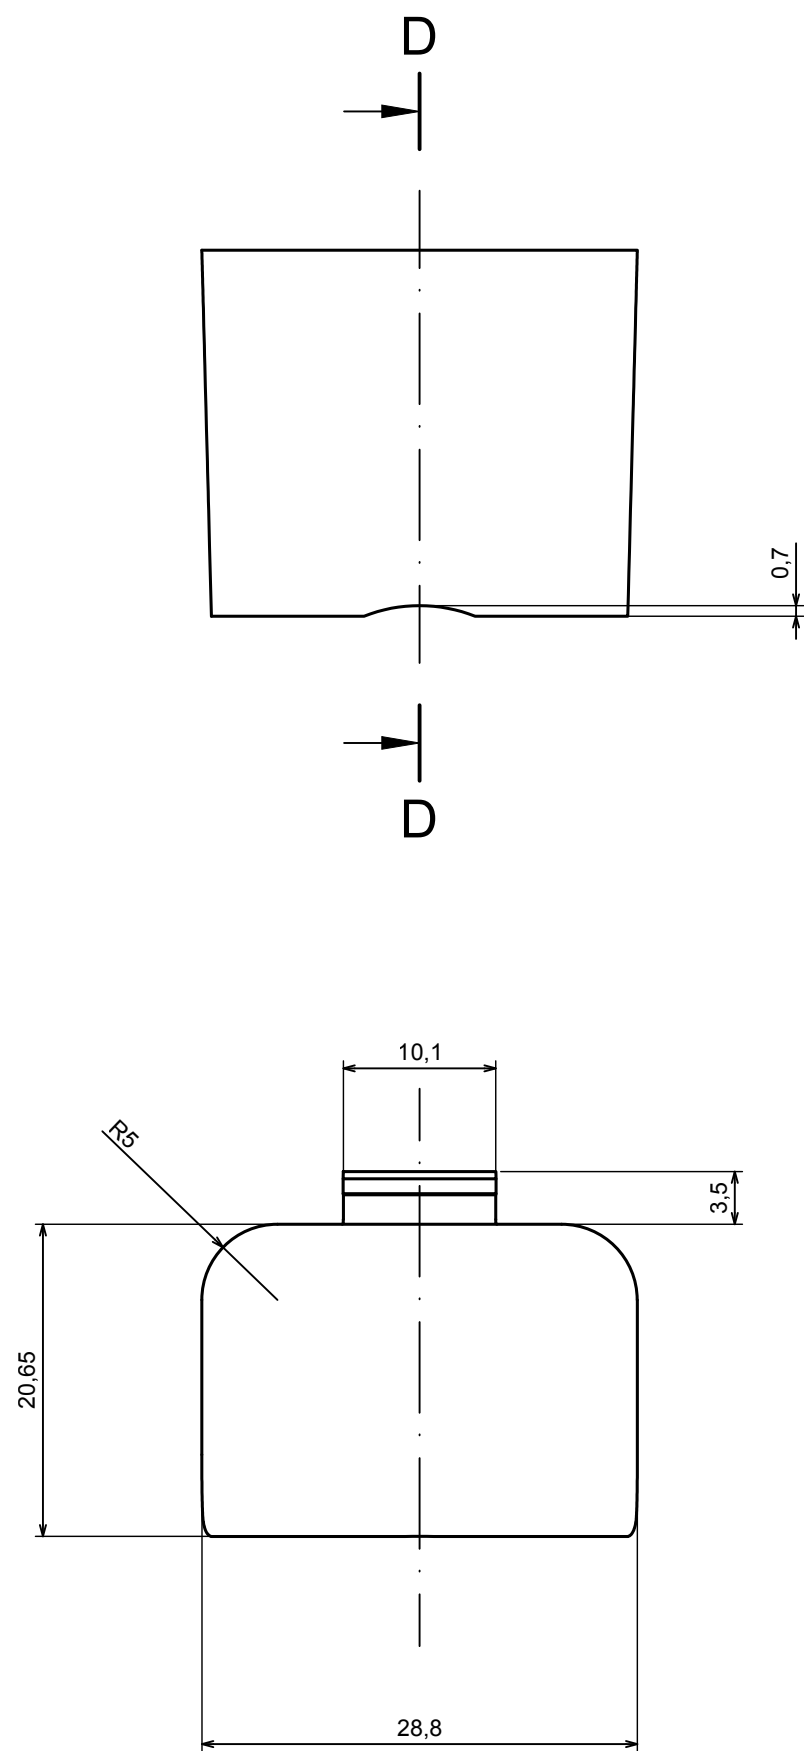

A-A

All rights reserved. Copyright Kradex 2021

Product model

Enclosure ZM125.75.33 - Assembly

Format: A3

Material: ABS

Scale 1:1

Tolerance: +/- 0,3

C

All rights reserved. Copyright Kradox 2021

Product model Enclosure ZM125.75.33 - Cover

Format: A3 Material: ABS

Scale 1:1 Tolerance: +/- 0,3

All rights reserved. Copyright Kradox 2021		
Product model	Enclosure ZM125.75.33 - Partition Plate	
Format: A3	Material: ABS	
Scale 2:1	Tolerance: +/- 0,3	

All rights reserved. Copyright Kradex 2021

Product model Enclosure ZM125.75.33 - Cap

Format: A3 Material: ABS

Scale 2:1 Tolerance: +/- 0,3

X-ON Electronics

Largest Supplier of Electrical and Electronic Components