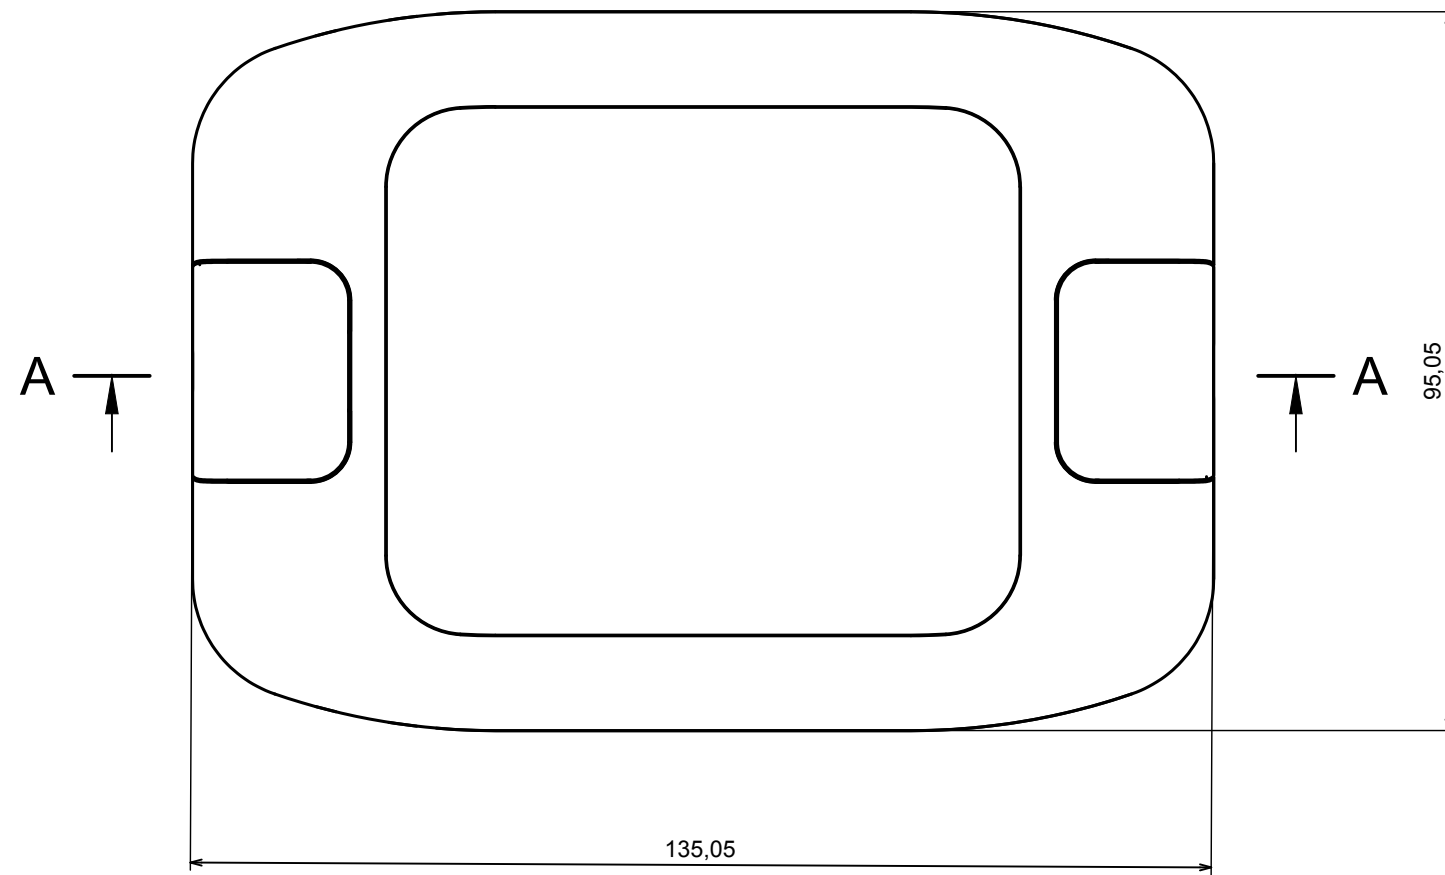

A-A

All rights reserved. Copyright Kradex 2022		
Product model	Enclosure ZM135.95.33 - Assembly	
Format: A3	Material: ABS	
Scale 1:1	Tolerance: +/- 0,3	

B-B

All rights reserved. Copyright Kradox 2022

Product model Enclosure ZM135.95.33 - Base

Format: A3 Material: ABS

Scale 1:1 Tolerance: +/- 0,3

C-C

All rights reserved. Copyright Kradox 2022

Product model Enclosure ZM135.95.33 - Cover

Format: A3 Material: ABS

Scale 1:1 Tolerance: +/- 0,3

All rights reserved. Copyright Kradox 2022		
Product model	Enclosure ZM135.95.33 - Partition Plate	
Format: A3	Material: ABS	
Scale 2:1	Tolerance: +/- 0,3	

All rights reserved. Copyright Kradex 2022		
Product model	Enclosure ZM135.95.33 - Cap	
Format: A3	Material: ABS	
Scale 2:1	Tolerance: +/- 0,3	

X-ON Electronics

Largest Supplier of Electrical and Electronic Components