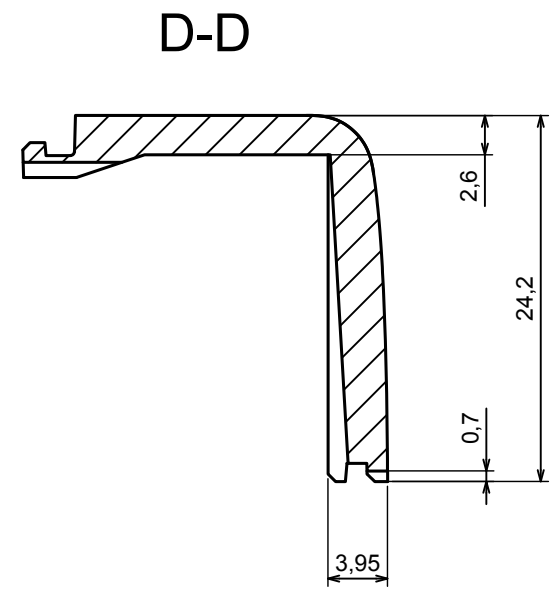

A-A

All rights reserved. Copyright Kradex 2022		
Product model	Enclosure ZM135.95.33 - Assembly	
Format: A3	Material: ABS	
Scale 1:1	Tolerance: +/- 0,3	

B-B

All rights reserved. Copyright Kradox 2022

Product model Enclosure ZM135.95.33 - Base

Format: A3 Material: ABS

Scale 1:1 Tolerance: +/- 0,3

C-C

All rights reserved. Copyright Kradox 2022

Product model Enclosure ZM135.95.33 - Cover

Format: A3 Material: ABS

Scale 1:1 Tolerance: +/- 0,3

All rights reserved. Copyright Kradox 2022		
Product model	Enclosure ZM135.95.33 - Partition Plate	
Format: A3	Material: ABS	
Scale 2:1	Tolerance: +/- 0,3	

All rights reserved. Copyright Kradex 2022		
Product model	Enclosure ZM135.95.33 - Cap	
Format: A3	Material: ABS	
Scale 2:1	Tolerance: +/- 0,3	

X-ON Electronics

Largest Supplier of Electrical and Electronic Components