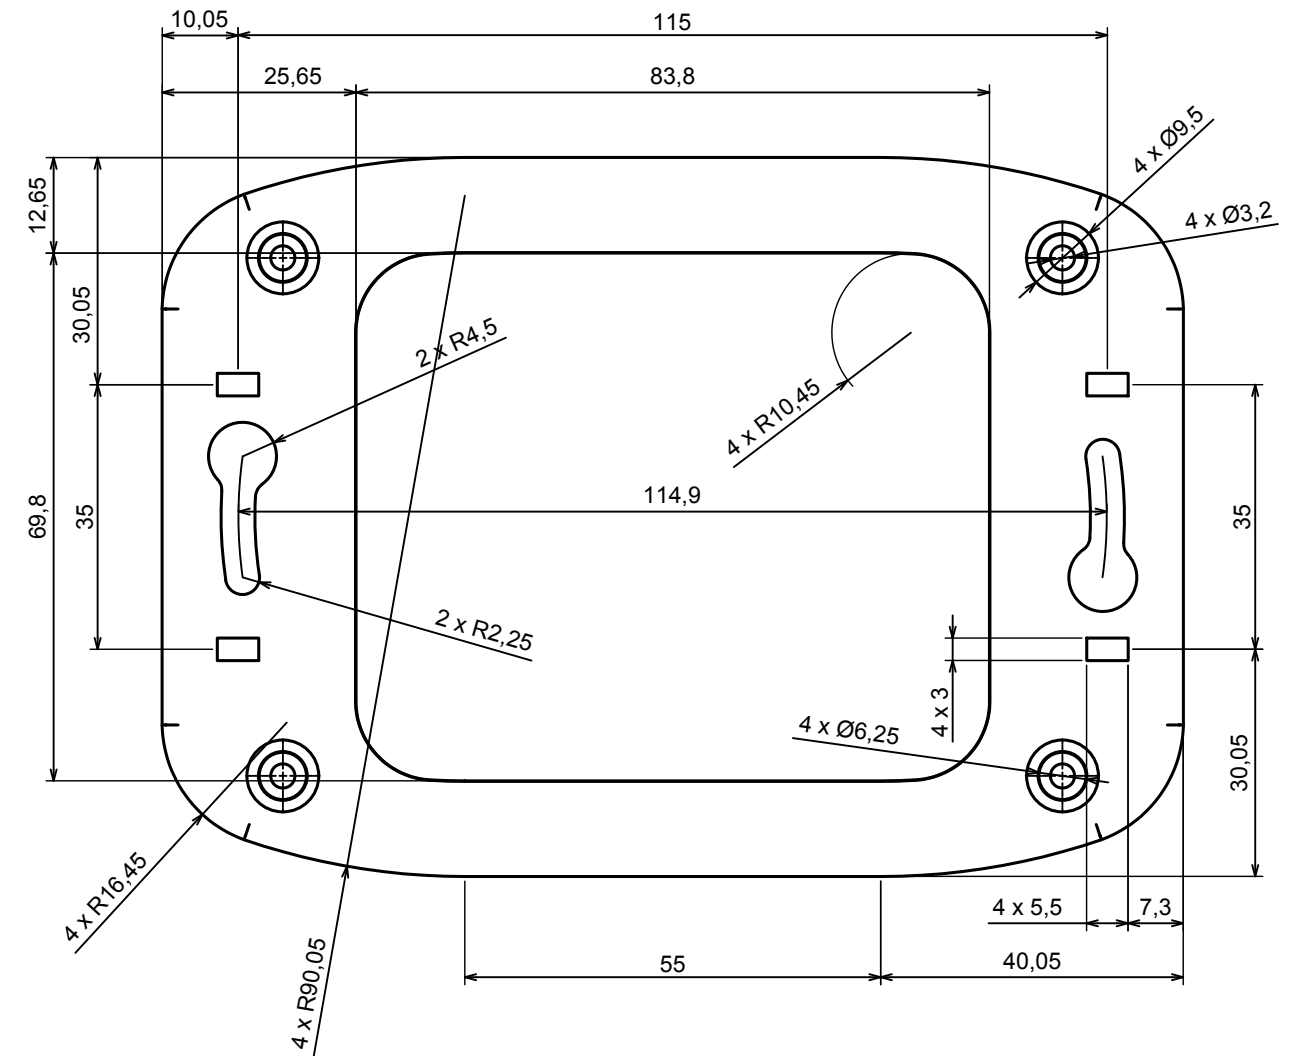

A-A

All rights reserved. Copyright Kradex 2022		
Product model	Enclosure ZM135.95.33 - Assembly	
Format: A3	Material: ABS	
Scale 1:1	Tolerance: +/- 0,3	

B-B

All rights reserved. Copyright Kradox 2022

Product model Enclosure ZM135.95.33 - Base

Format: A3 Material: ABS

Scale 1:1 Tolerance: +/- 0,3

C-C

All rights reserved. Copyright Kradox 2022

Product model Enclosure ZM135.95.33 - Cover

Format: A3 Material: ABS

Scale 1:1 Tolerance: +/- 0,3

All rights reserved. Copyright Kradox 2022		
Product model	Enclosure ZM135.95.33 - Partition Plate	
Format: A3	Material: ABS	
Scale 2:1	Tolerance: +/- 0,3	

All rights reserved. Copyright Kradex 2022		
Product model	Enclosure ZM135.95.33 - Cap	
Format: A3	Material: ABS	
Scale 2:1	Tolerance: +/- 0,3	

X-ON Electronics

Largest Supplier of Electrical and Electronic Components