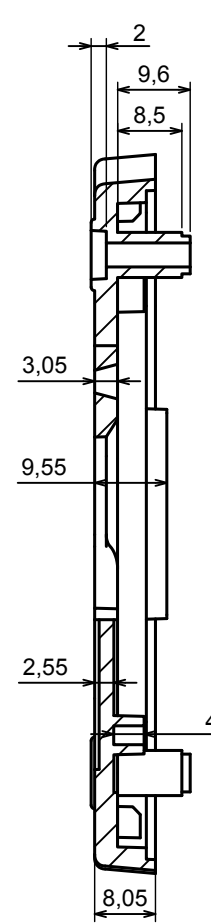

A-A

All rights reserved. Copyright Kradex 2022		
Product model	Enclosure ZM135.95.33 - Assembly	
Format: A3	Material: ABS	
Scale 1:1	Tolerance: +/- 0,3	

B-B

All rights reserved. Copyright Kradox 2022

Product model Enclosure ZM135.95.33 - Base

Format: A3 Material: ABS

Scale 1:1 Tolerance: +/- 0,3

C-C

All rights reserved. Copyright Kradox 2022

Product model Enclosure ZM135.95.33 - Cover

Format: A3 Material: ABS

Scale 1:1 Tolerance: +/- 0,3

All rights reserved. Copyright Kradox 2022		
Product model	Enclosure ZM135.95.33 - Partition Plate	
Format: A3	Material: ABS	
Scale 2:1	Tolerance: +/- 0,3	

All rights reserved. Copyright Kradex 2022		
Product model	Enclosure ZM135.95.33 - Cap	
Format: A3	Material: ABS	
Scale 2:1	Tolerance: +/- 0,3	

X-ON Electronics

Largest Supplier of Electrical and Electronic Components