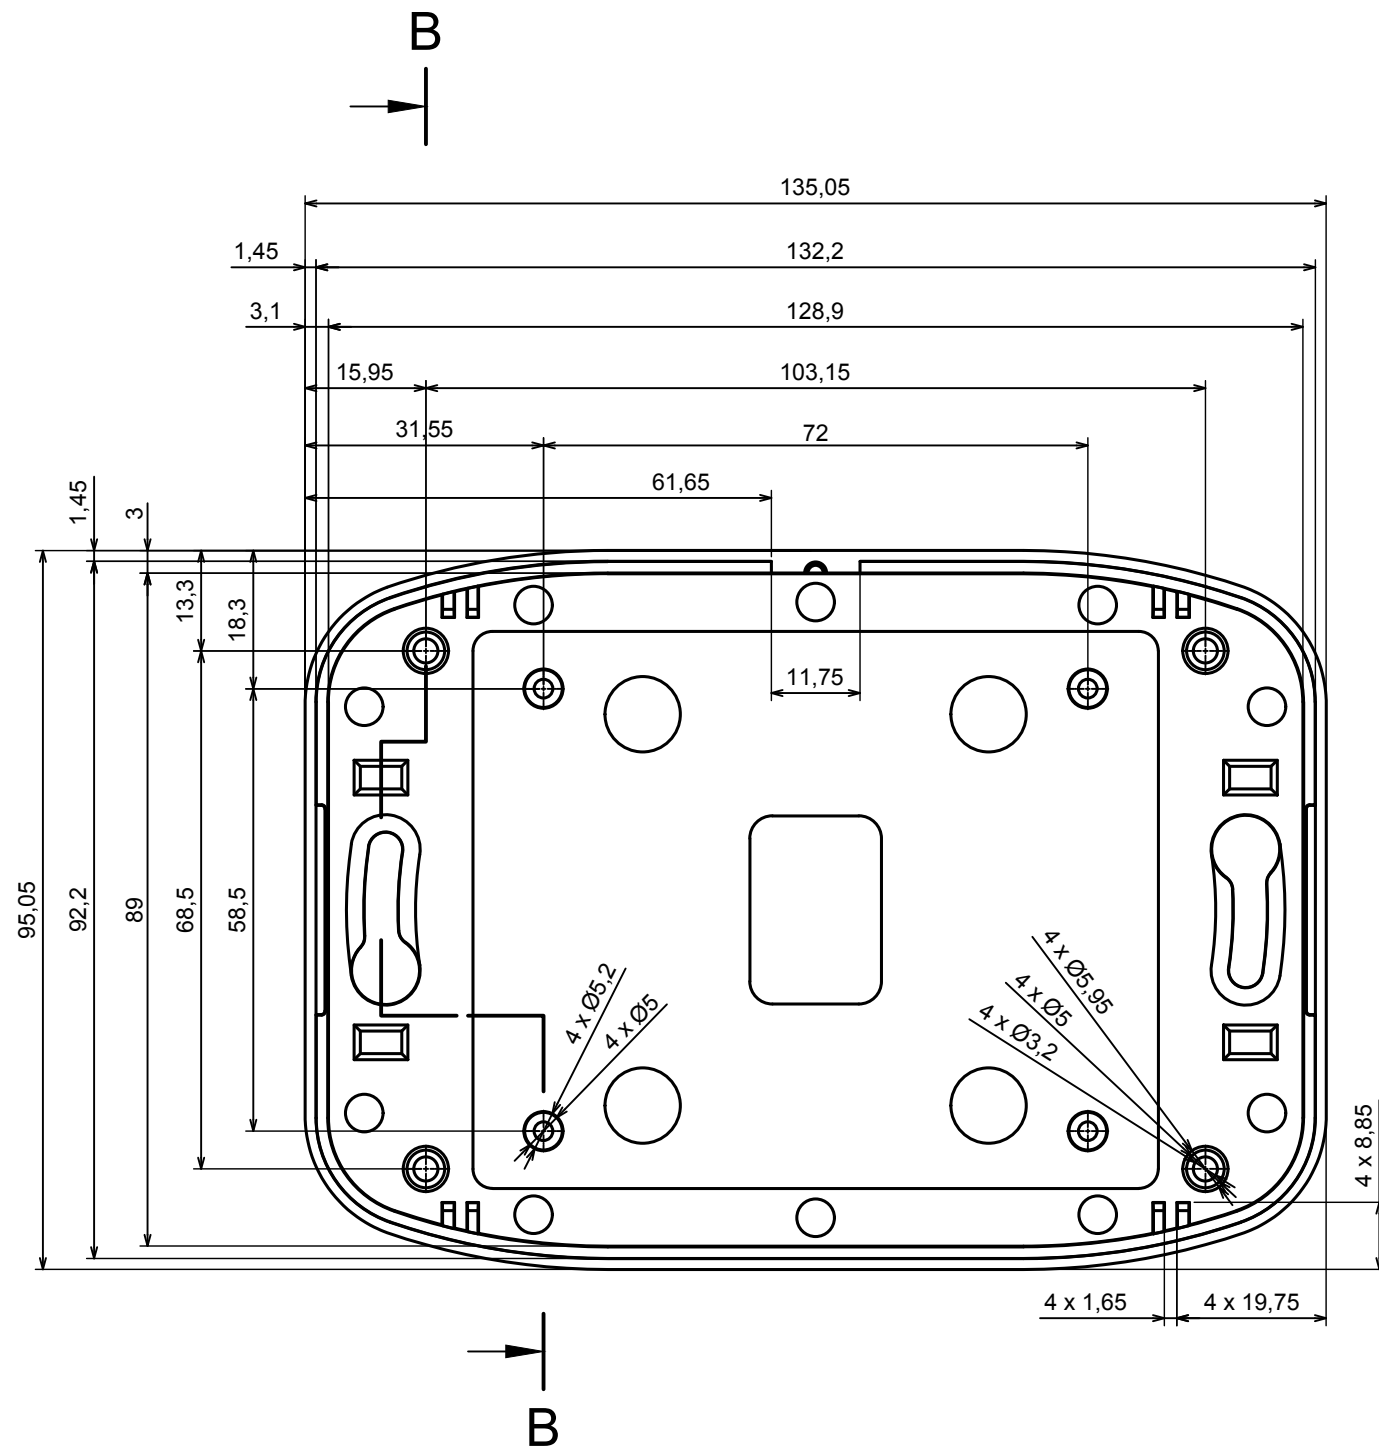

A-A

All rights reserved. Copyright Kradex 2022		
Product model	Enclosure ZM135.95.33 - Assembly	
Format: A3	Material: ABS	
Scale 1:1	Tolerance: +/- 0,3	

B-B

All rights reserved. Copyright Kradox 2022

Product model Enclosure ZM135.95.33 - Base

Format: A3 Material: ABS

Scale 1:1 Tolerance: +/- 0,3

C-C

All rights reserved. Copyright Kradox 2022

Product model Enclosure ZM135.95.33 - Cover

Format: A3 Material: ABS

Scale 1:1 Tolerance: +/- 0,3

All rights reserved. Copyright Kradox 2022		
Product model	Enclosure ZM135.95.33 - Partition Plate	
Format: A3	Material: ABS	
Scale 2:1	Tolerance: +/- 0,3	

All rights reserved. Copyright Kradex 2022		
Product model	Enclosure ZM135.95.33 - Cap	
Format: A3	Material: ABS	
Scale 2:1	Tolerance: +/- 0,3	

X-ON Electronics

Largest Supplier of Electrical and Electronic Components