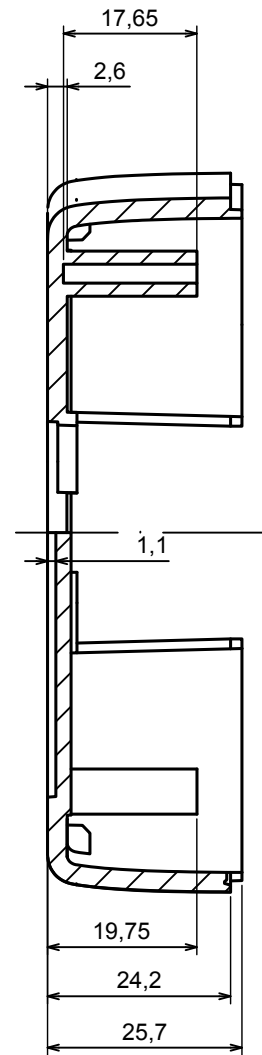

A-A

All rights reserved. Copyright Kradex 2022		
Product model	Enclosure ZM135.95.33 - Assembly	
Format: A3	Material: ABS	
Scale 1:1	Tolerance: +/- 0,3	

B-B

All rights reserved. Copyright Kradox 2022

Product model Enclosure ZM135.95.33 - Base

Format: A3 Material: ABS

Scale 1:1 Tolerance: +/- 0,3

C-C

All rights reserved. Copyright Kradox 2022

Product model Enclosure ZM135.95.33 - Cover

Format: A3 Material: ABS

Scale 1:1 Tolerance: +/- 0,3

All rights reserved. Copyright Kradox 2022		
Product model	Enclosure ZM135.95.33 - Partition Plate	
Format: A3	Material: ABS	
Scale 2:1	Tolerance: +/- 0,3	

All rights reserved. Copyright Kradex 2022		
Product model	Enclosure ZM135.95.33 - Cap	
Format: A3	Material: ABS	
Scale 2:1	Tolerance: +/- 0,3	

X-ON Electronics

Largest Supplier of Electrical and Electronic Components