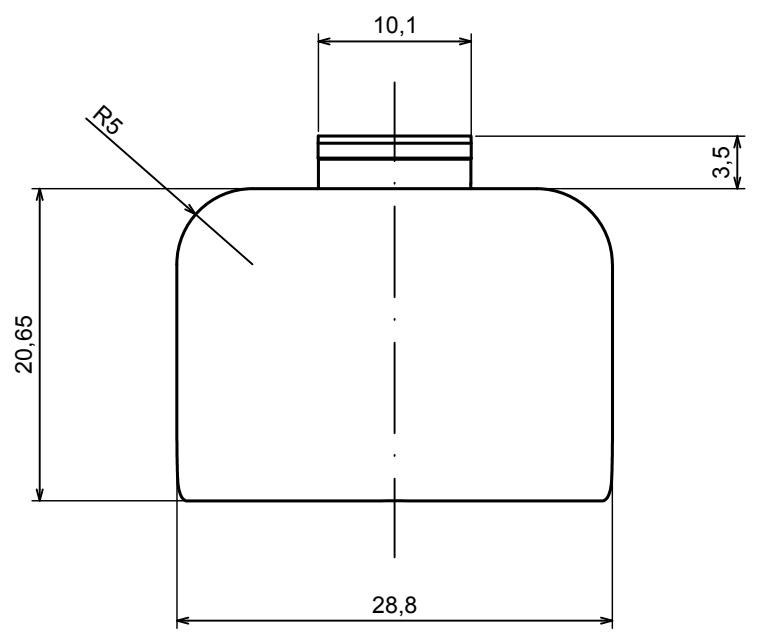

A-A

All rights reserved. Copyright Kradex 2022		
Product model	Enclosure ZM135.95.33 - Assembly	
Format: A3	Material: ABS	
Scale 1:1	Tolerance: +/- 0,3	

B-B

All rights reserved. Copyright Kradox 2022

Product model Enclosure ZM135.95.33 - Base

Format: A3 Material: ABS

Scale 1:1 Tolerance: +/- 0,3

C-C

All rights reserved. Copyright Kradox 2022

Product model Enclosure ZM135.95.33 - Cover

Format: A3 Material: ABS

Scale 1:1 Tolerance: +/- 0,3

All rights reserved. Copyright Kradox 2022		
Product model	Enclosure ZM135.95.33 - Partition Plate	
Format: A3	Material: ABS	
Scale 2:1	Tolerance: +/- 0,3	

All rights reserved. Copyright Kradex 2022		
Product model	Enclosure ZM135.95.33 - Cap	
Format: A3	Material: ABS	
Scale 2:1	Tolerance: +/- 0,3	

X-ON Electronics

Largest Supplier of Electrical and Electronic Components