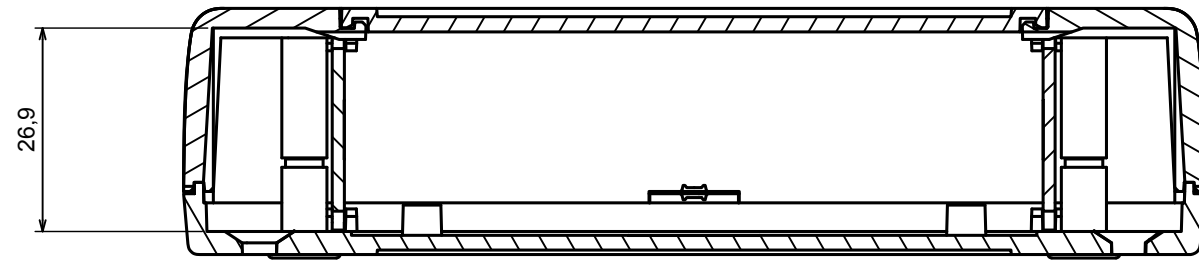

A-A

All rights reserved. Copyright Kradex 2022		
Product model	Enclosure ZM135.95.33 - Assembly	
Format: A3	Material: ABS	
Scale 1:1	Tolerance: +/- 0,3	

B-B

All rights reserved. Copyright Kradox 2022

Product model Enclosure ZM135.95.33 - Base

Format: A3 Material: ABS

Scale 1:1 Tolerance: +/- 0,3

C-C

All rights reserved. Copyright Kradox 2022

Product model Enclosure ZM135.95.33 - Cover

Format: A3 Material: ABS

Scale 1:1 Tolerance: +/- 0,3

All rights reserved. Copyright Kradox 2022		
Product model	Enclosure ZM135.95.33 - Partition Plate	
Format: A3	Material: ABS	
Scale 2:1	Tolerance: +/- 0,3	

All rights reserved. Copyright Kradex 2022		
Product model	Enclosure ZM135.95.33 - Cap	
Format: A3	Material: ABS	
Scale 2:1	Tolerance: +/- 0,3	

X-ON Electronics

Largest Supplier of Electrical and Electronic Components