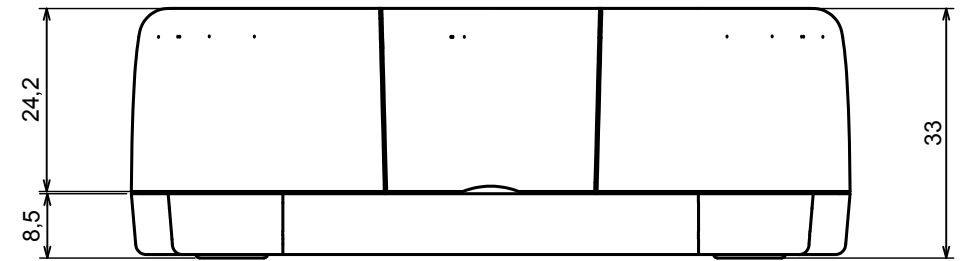

A-A

All rights reserved. Copyright Kradex 2022		
Product model	Enclosure ZM135.95.33 - Assembly	
Format: A3	Material: ABS	
Scale 1:1	Tolerance: +/- 0,3	

B-B

All rights reserved. Copyright Kradox 2022

Product model Enclosure ZM135.95.33 - Base

Format: A3 Material: ABS

Scale 1:1 Tolerance: +/- 0,3

C-C

All rights reserved. Copyright Kradox 2022

Product model Enclosure ZM135.95.33 - Cover

Format: A3 Material: ABS

Scale 1:1 Tolerance: +/- 0,3

All rights reserved. Copyright Kradox 2022		
Product model	Enclosure ZM135.95.33 - Partition Plate	
Format: A3	Material: ABS	
Scale 2:1	Tolerance: +/- 0,3	

All rights reserved. Copyright Kradex 2022		
Product model	Enclosure ZM135.95.33 - Cap	
Format: A3	Material: ABS	
Scale 2:1	Tolerance: +/- 0,3	

X-ON Electronics

Largest Supplier of Electrical and Electronic Components