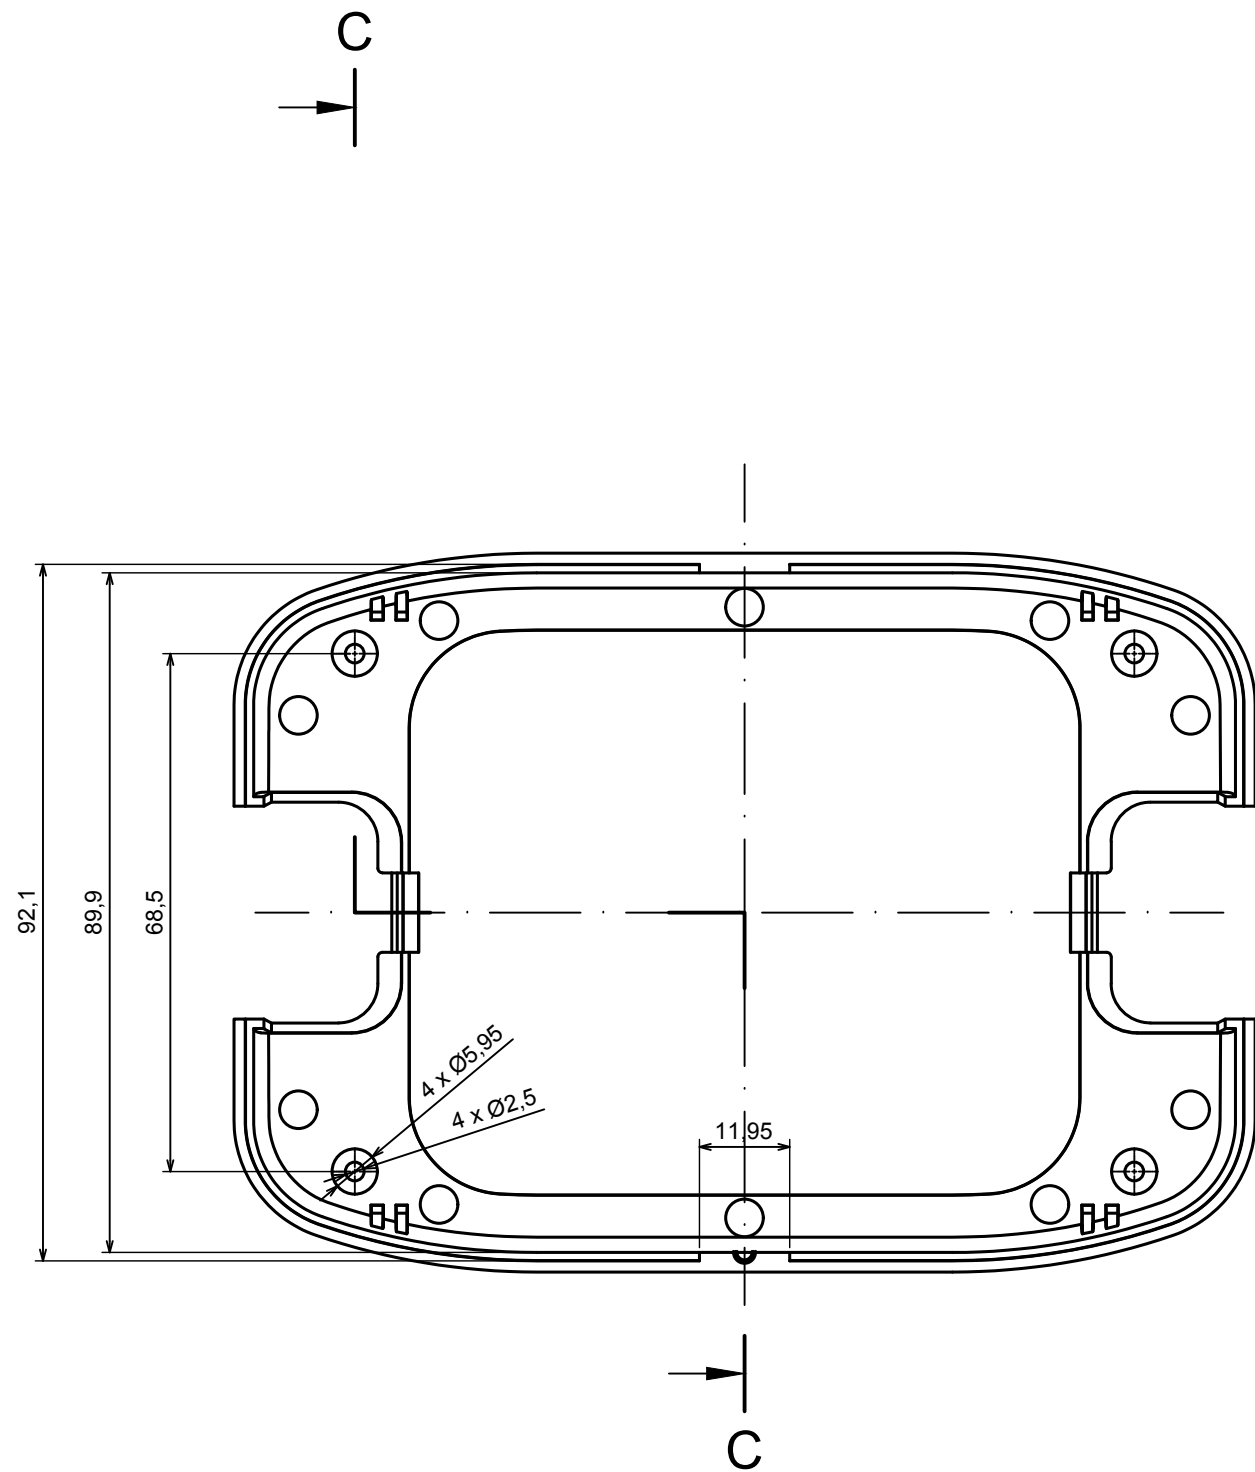

A-A

All rights reserved. Copyright Kradex 2022		
Product model	Enclosure ZM135.95.33 - Assembly	
Format: A3	Material: ABS	
Scale 1:1	Tolerance: +/- 0,3	

B-B

All rights reserved. Copyright Kradox 2022

Product model Enclosure ZM135.95.33 - Base

Format: A3 Material: ABS

Scale 1:1 Tolerance: +/- 0,3

C-C

All rights reserved. Copyright Kradox 2022

Product model Enclosure ZM135.95.33 - Cover

Format: A3 Material: ABS

Scale 1:1 Tolerance: +/- 0,3

All rights reserved. Copyright Kradox 2022		
Product model	Enclosure ZM135.95.33 - Partition Plate	
Format: A3	Material: ABS	
Scale 2:1	Tolerance: +/- 0,3	

All rights reserved. Copyright Kradex 2022		
Product model	Enclosure ZM135.95.33 - Cap	
Format: A3	Material: ABS	
Scale 2:1	Tolerance: +/- 0,3	

X-ON Electronics

Largest Supplier of Electrical and Electronic Components