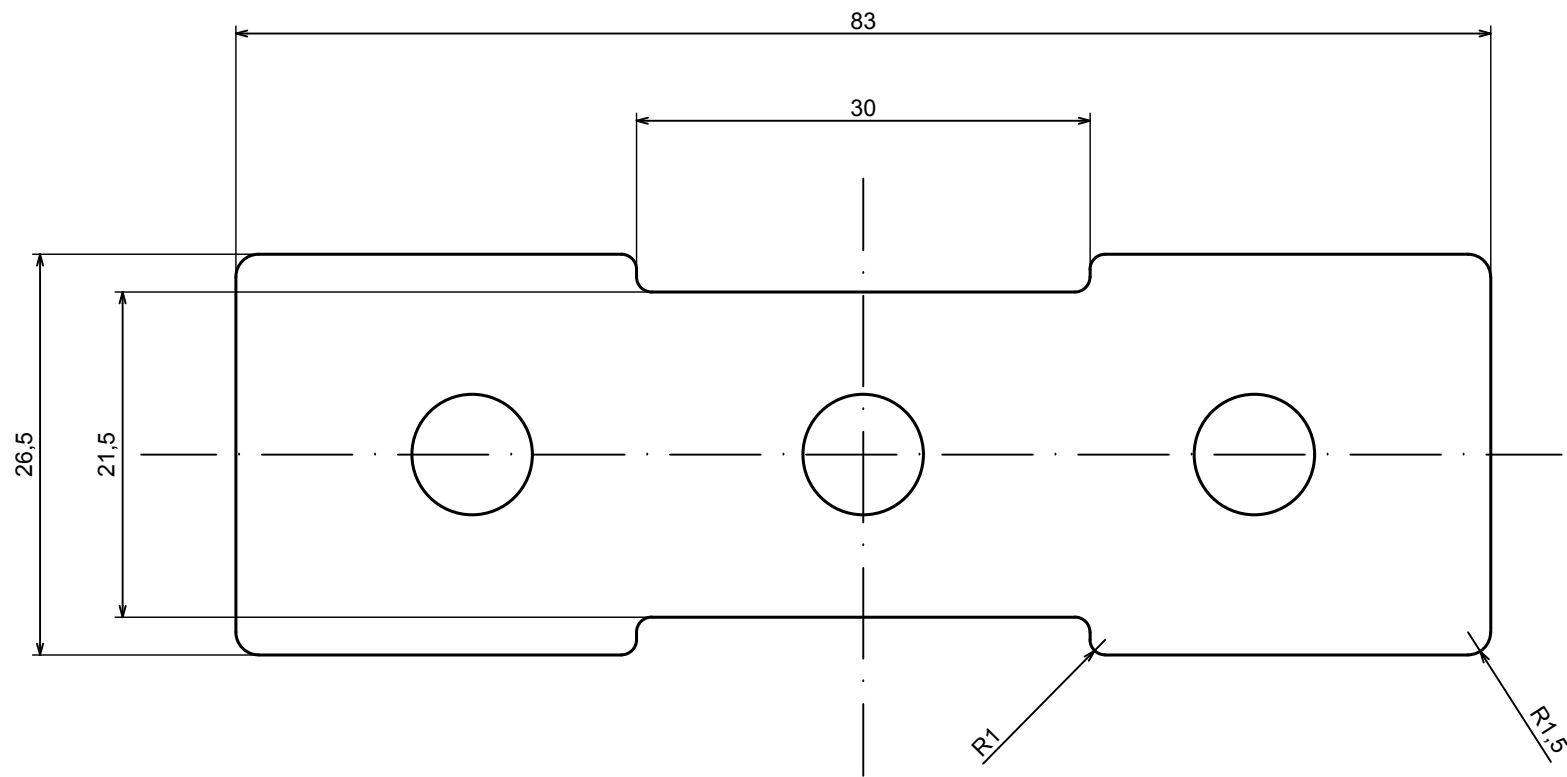

A-A

All rights reserved. Copyright Kradex 2022		
Product model	Enclosure ZM135.95.33 - Assembly	
Format: A3	Material: ABS	
Scale 1:1	Tolerance: +/- 0,3	

B-B

All rights reserved. Copyright Kradox 2022

Product model Enclosure ZM135.95.33 - Base

Format: A3 Material: ABS

Scale 1:1 Tolerance: +/- 0,3

C-C

All rights reserved. Copyright Kradox 2022

Product model Enclosure ZM135.95.33 - Cover

Format: A3 Material: ABS

Scale 1:1 Tolerance: +/- 0,3

All rights reserved. Copyright Kradox 2022		
Product model	Enclosure ZM135.95.33 - Partition Plate	
Format: A3	Material: ABS	
Scale 2:1	Tolerance: +/- 0,3	

All rights reserved. Copyright Kradex 2022		
Product model	Enclosure ZM135.95.33 - Cap	
Format: A3	Material: ABS	
Scale 2:1	Tolerance: +/- 0,3	

X-ON Electronics

Largest Supplier of Electrical and Electronic Components