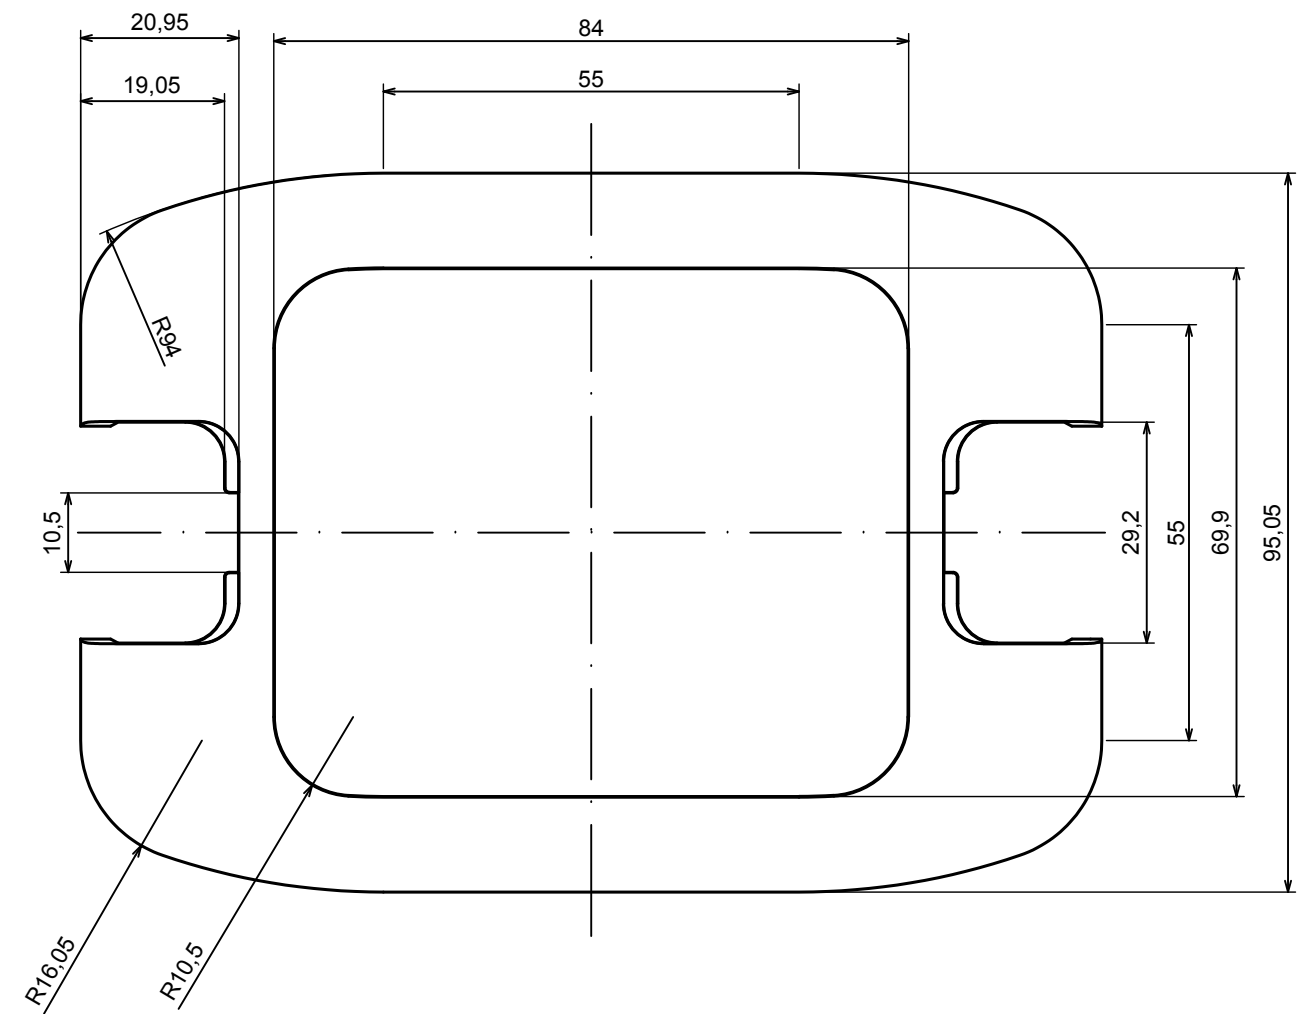

A-A

All rights reserved. Copyright Kradex 2022		
Product model	Enclosure ZM135.95.33 - Assembly	
Format: A3	Material: ABS	
Scale 1:1	Tolerance: +/- 0,3	

B-B

All rights reserved. Copyright Kradox 2022

Product model Enclosure ZM135.95.33 - Base

Format: A3 Material: ABS

Scale 1:1 Tolerance: +/- 0,3

C-C

All rights reserved. Copyright Kradox 2022

Product model Enclosure ZM135.95.33 - Cover

Format: A3 Material: ABS

Scale 1:1 Tolerance: +/- 0,3

All rights reserved. Copyright Kradox 2022		
Product model	Enclosure ZM135.95.33 - Partition Plate	
Format: A3	Material: ABS	
Scale 2:1	Tolerance: +/- 0,3	

All rights reserved. Copyright Kradex 2022		
Product model	Enclosure ZM135.95.33 - Cap	
Format: A3	Material: ABS	
Scale 2:1	Tolerance: +/- 0,3	

X-ON Electronics

Largest Supplier of Electrical and Electronic Components