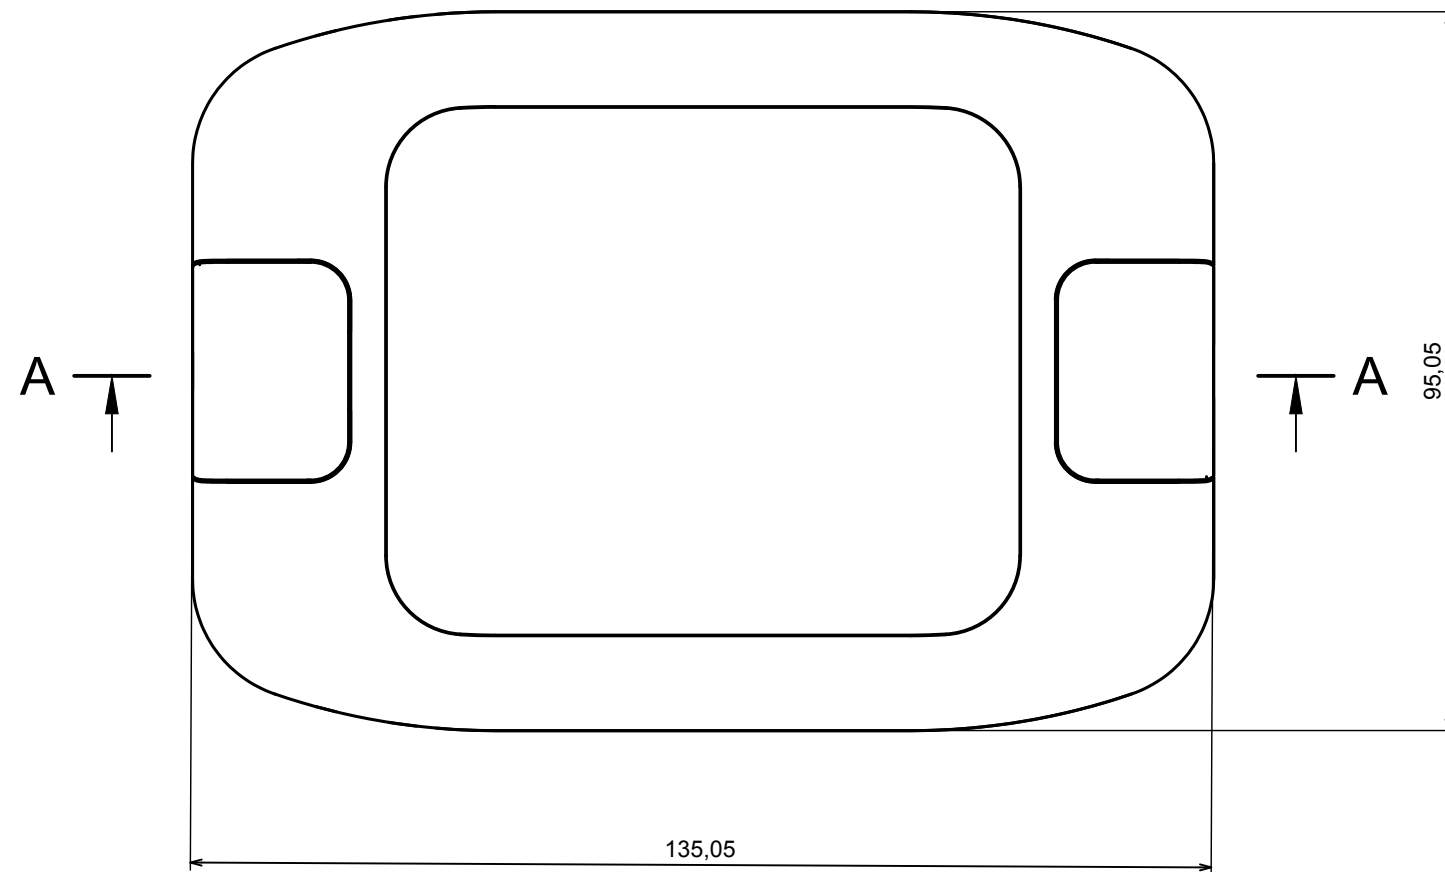

A-A

All rights reserved. Copyright Kradex 2022		
Product model	Enclosure ZM135.95.33 - Assembly	
Format: A3	Material: ABS	
Scale 1:1	Tolerance: +/- 0,3	

C-C

All rights reserved. Copyright Kradex 2022

Product model Enclosure ZM135.95.33 - Cover

Format: A3 Material: ABS

Scale 1:1 Tolerance: +/- 0,3

All rights reserved. Copyright Kradex 2022		
Product model	Enclosure ZM135.95.33 - Partition Plate	
Format: A3	Material: ABS	
Scale 2:1	Tolerance: +/- 0,3	

All rights reserved. Copyright Kradex 2022		
Product model	Enclosure ZM135.95.33 - Cap	
Format: A3	Material: ABS	
Scale 2:1	Tolerance: +/- 0,3	