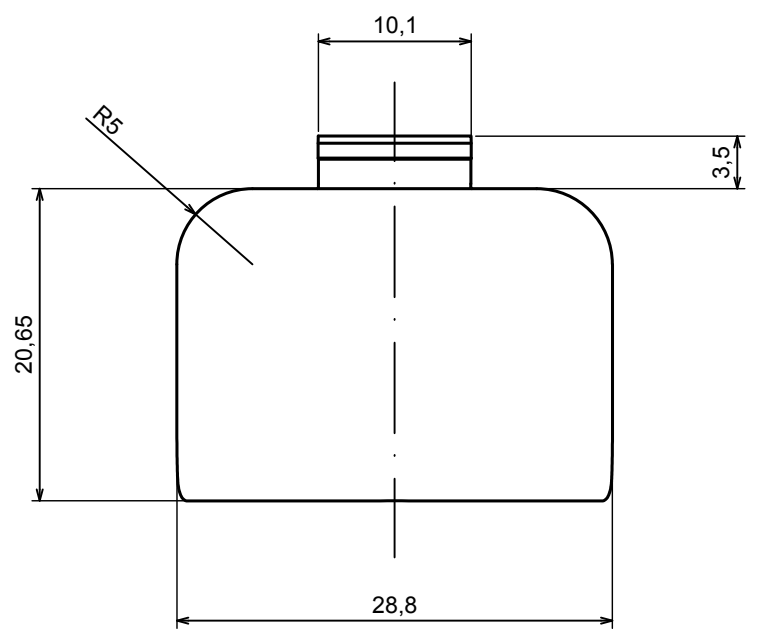

A-A

All rights reserved. Copyright Kradex 2022		
Product model	Enclosure ZM135.95.33 - Assembly	
Format: A3	Material: ABS	
Scale 1:1	Tolerance: +/- 0,3	

C-C

All rights reserved. Copyright Kradex 2022

Product model Enclosure ZM135.95.33 - Cover

Format: A3 Material: ABS

Scale 1:1 Tolerance: +/- 0,3

All rights reserved. Copyright Kradex 2022		
Product model	Enclosure ZM135.95.33 - Partition Plate	
Format: A3	Material: ABS	
Scale 2:1	Tolerance: +/- 0,3	

All rights reserved. Copyright Kradex 2022		
Product model	Enclosure ZM135.95.33 - Cap	
Format: A3	Material: ABS	
Scale 2:1	Tolerance: +/- 0,3	