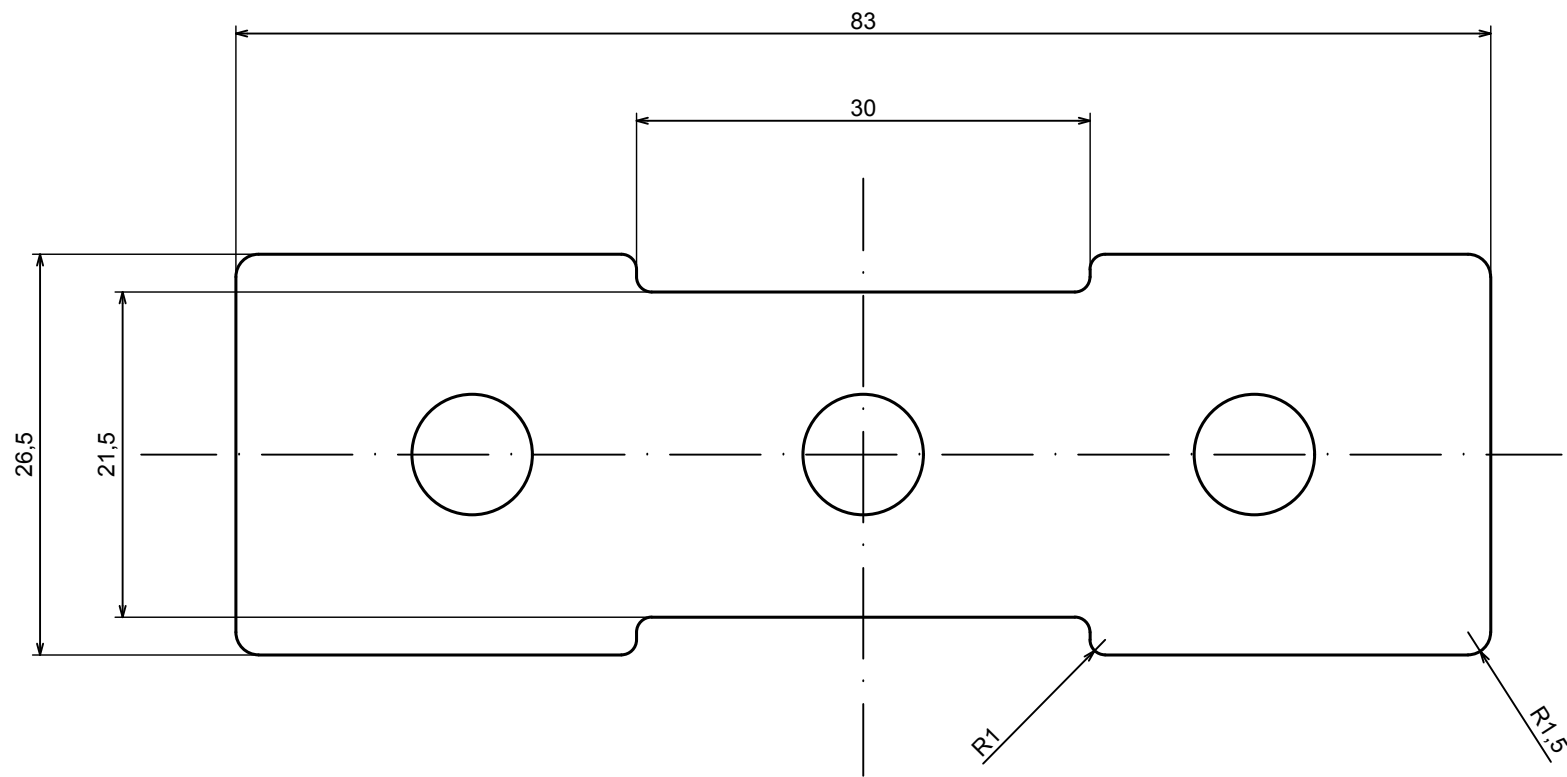

A-A

All rights reserved. Copyright Kradex 2022		
Product model	Enclosure ZM135.95.33 - Assembly	
Format: A3	Material: ABS	
Scale 1:1	Tolerance: +/- 0,3	

C-C

All rights reserved. Copyright Kradex 2022

Product model Enclosure ZM135.95.33 - Cover

Format: A3 Material: ABS

Scale 1:1 Tolerance: +/- 0,3

All rights reserved. Copyright Kradex 2022		
Product model	Enclosure ZM135.95.33 - Partition Plate	
Format: A3	Material: ABS	
Scale 2:1	Tolerance: +/- 0,3	

All rights reserved. Copyright Kradex 2022		
Product model	Enclosure ZM135.95.33 - Cap	
Format: A3	Material: ABS	
Scale 2:1	Tolerance: +/- 0,3	