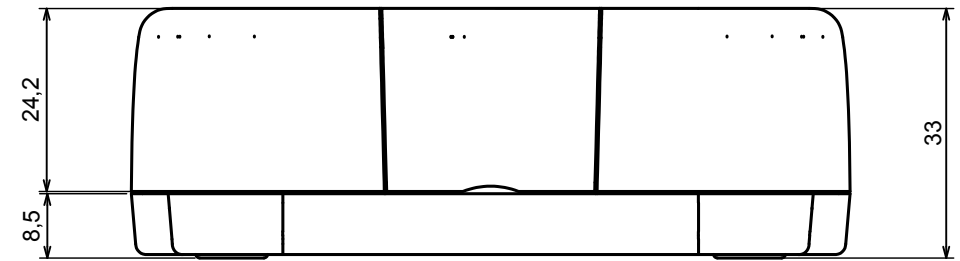

A-A

All rights reserved. Copyright Kradex 2022		
Product model	Enclosure ZM135.95.33 - Assembly	
Format: A3	Material: ABS	
Scale 1:1	Tolerance: +/- 0,3	

C-C

All rights reserved. Copyright Kradex 2022

Product model Enclosure ZM135.95.33 - Cover

Format: A3 Material: ABS

Scale 1:1 Tolerance: +/- 0,3

All rights reserved. Copyright Kradex 2022		
Product model	Enclosure ZM135.95.33 - Partition Plate	
Format: A3	Material: ABS	
Scale 2:1	Tolerance: +/- 0,3	

All rights reserved. Copyright Kradex 2022		
Product model	Enclosure ZM135.95.33 - Cap	
Format: A3	Material: ABS	
Scale 2:1	Tolerance: +/- 0,3	