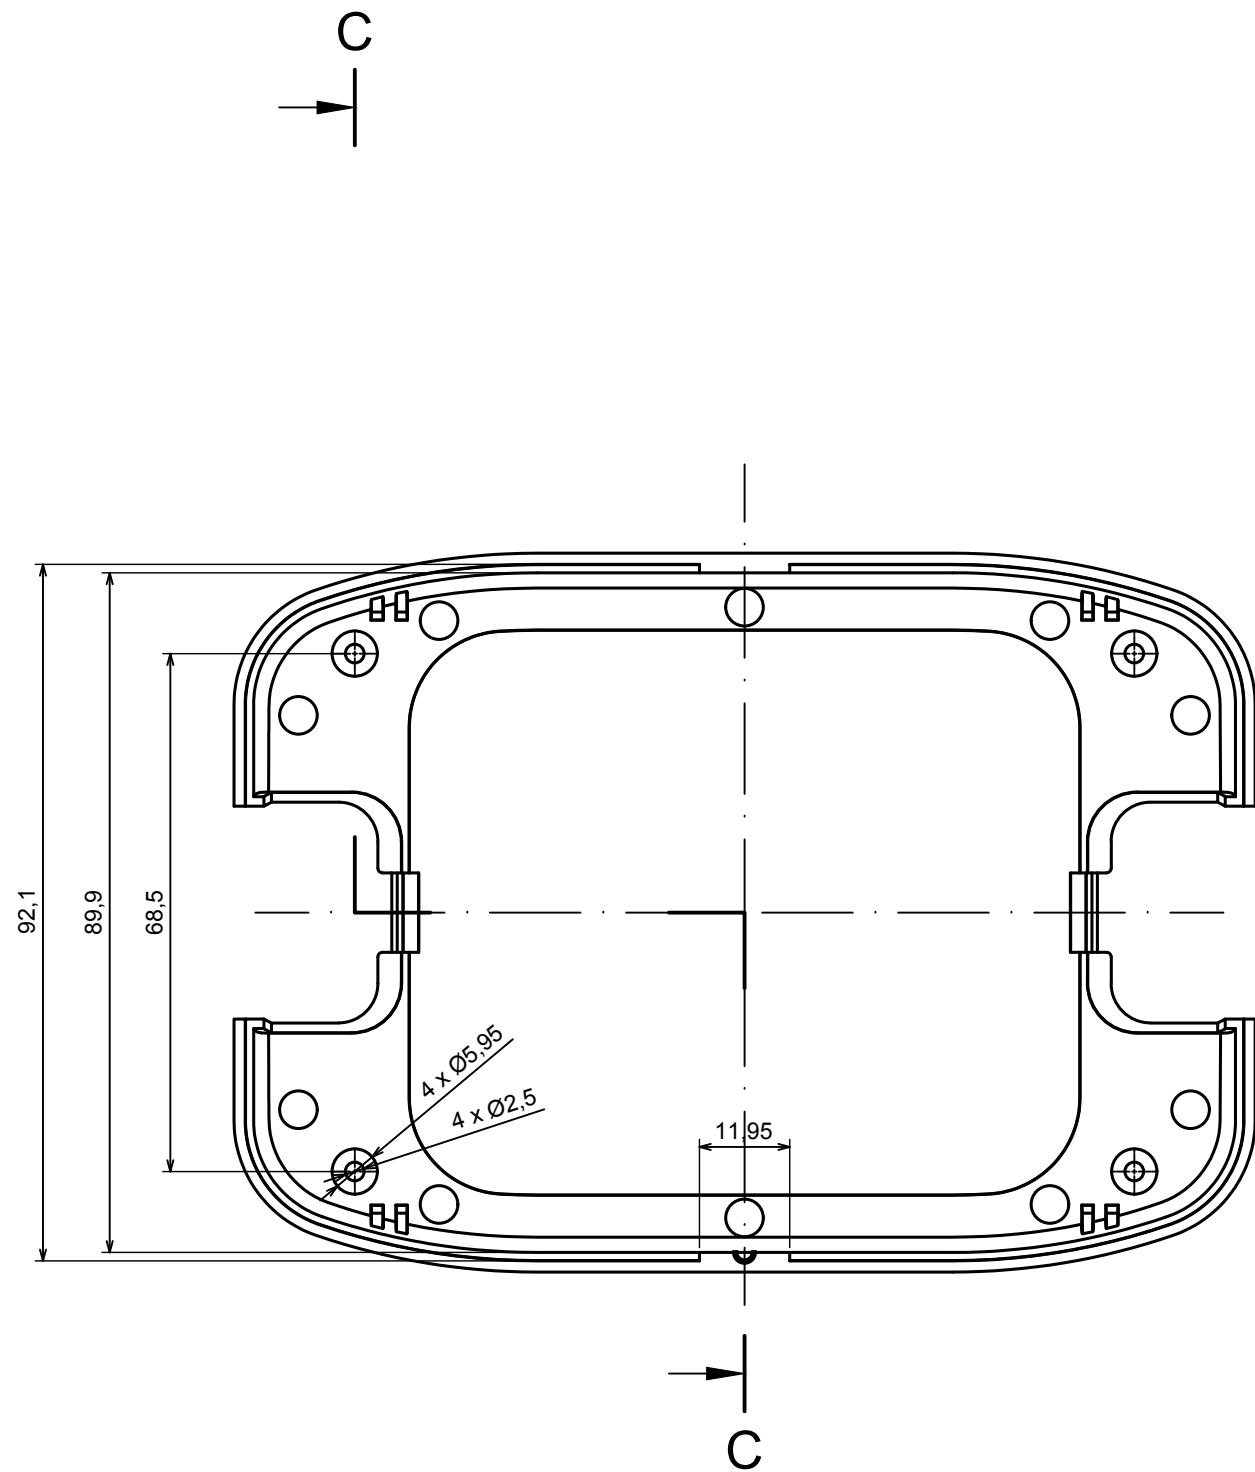

A-A

All rights reserved. Copyright Kradex 2022		
Product model	Enclosure ZM135.95.33 - Assembly	
Format: A3	Material: ABS	
Scale 1:1	Tolerance: +/- 0,3	

C-C

All rights reserved. Copyright Kradex 2022

Product model Enclosure ZM135.95.33 - Cover

Format: A3 Material: ABS

Scale 1:1 Tolerance: +/- 0,3

All rights reserved. Copyright Kradex 2022		
Product model	Enclosure ZM135.95.33 - Partition Plate	
Format: A3	Material: ABS	
Scale 2:1	Tolerance: +/- 0,3	

All rights reserved. Copyright Kradex 2022		
Product model	Enclosure ZM135.95.33 - Cap	
Format: A3	Material: ABS	
Scale 2:1	Tolerance: +/- 0,3	