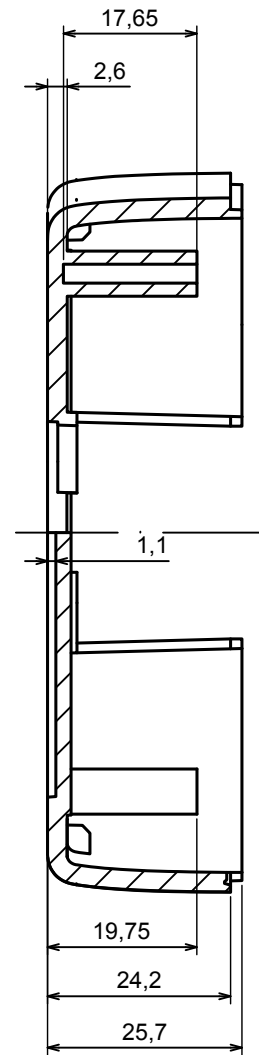

A-A

All rights reserved. Copyright Kradex 2022		
Product model	Enclosure ZM135.95.33 - Assembly	
Format: A3	Material: ABS	
Scale 1:1	Tolerance: +/- 0,3	

C-C

All rights reserved. Copyright Kradex 2022

Product model Enclosure ZM135.95.33 - Cover

Format: A3 Material: ABS

Scale 1:1 Tolerance: +/- 0,3

All rights reserved. Copyright Kradex 2022		
Product model	Enclosure ZM135.95.33 - Partition Plate	
Format: A3	Material: ABS	
Scale 2:1	Tolerance: +/- 0,3	

All rights reserved. Copyright Kradex 2022		
Product model	Enclosure ZM135.95.33 - Cap	
Format: A3	Material: ABS	
Scale 2:1	Tolerance: +/- 0,3	