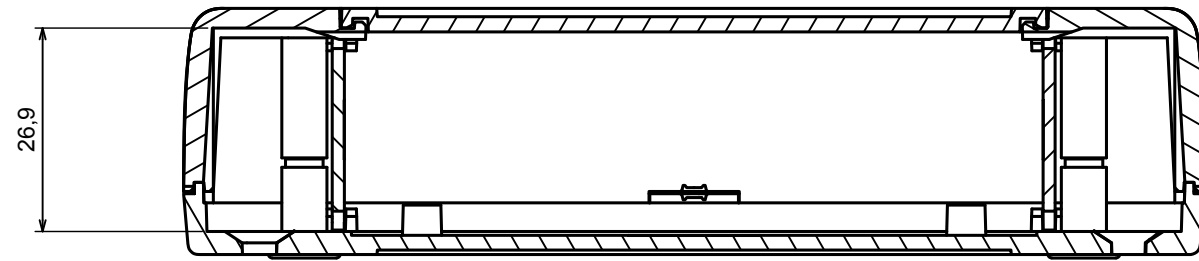

A-A

All rights reserved. Copyright Kradex 2022		
Product model	Enclosure ZM135.95.33 - Assembly	
Format: A3	Material: ABS	
Scale 1:1	Tolerance: +/- 0,3	

C-C

All rights reserved. Copyright Kradex 2022

Product model Enclosure ZM135.95.33 - Cover

Format: A3 Material: ABS

Scale 1:1 Tolerance: +/- 0,3

All rights reserved. Copyright Kradex 2022		
Product model	Enclosure ZM135.95.33 - Partition Plate	
Format: A3	Material: ABS	
Scale 2:1	Tolerance: +/- 0,3	

All rights reserved. Copyright Kradex 2022		
Product model	Enclosure ZM135.95.33 - Cap	
Format: A3	Material: ABS	
Scale 2:1	Tolerance: +/- 0,3	