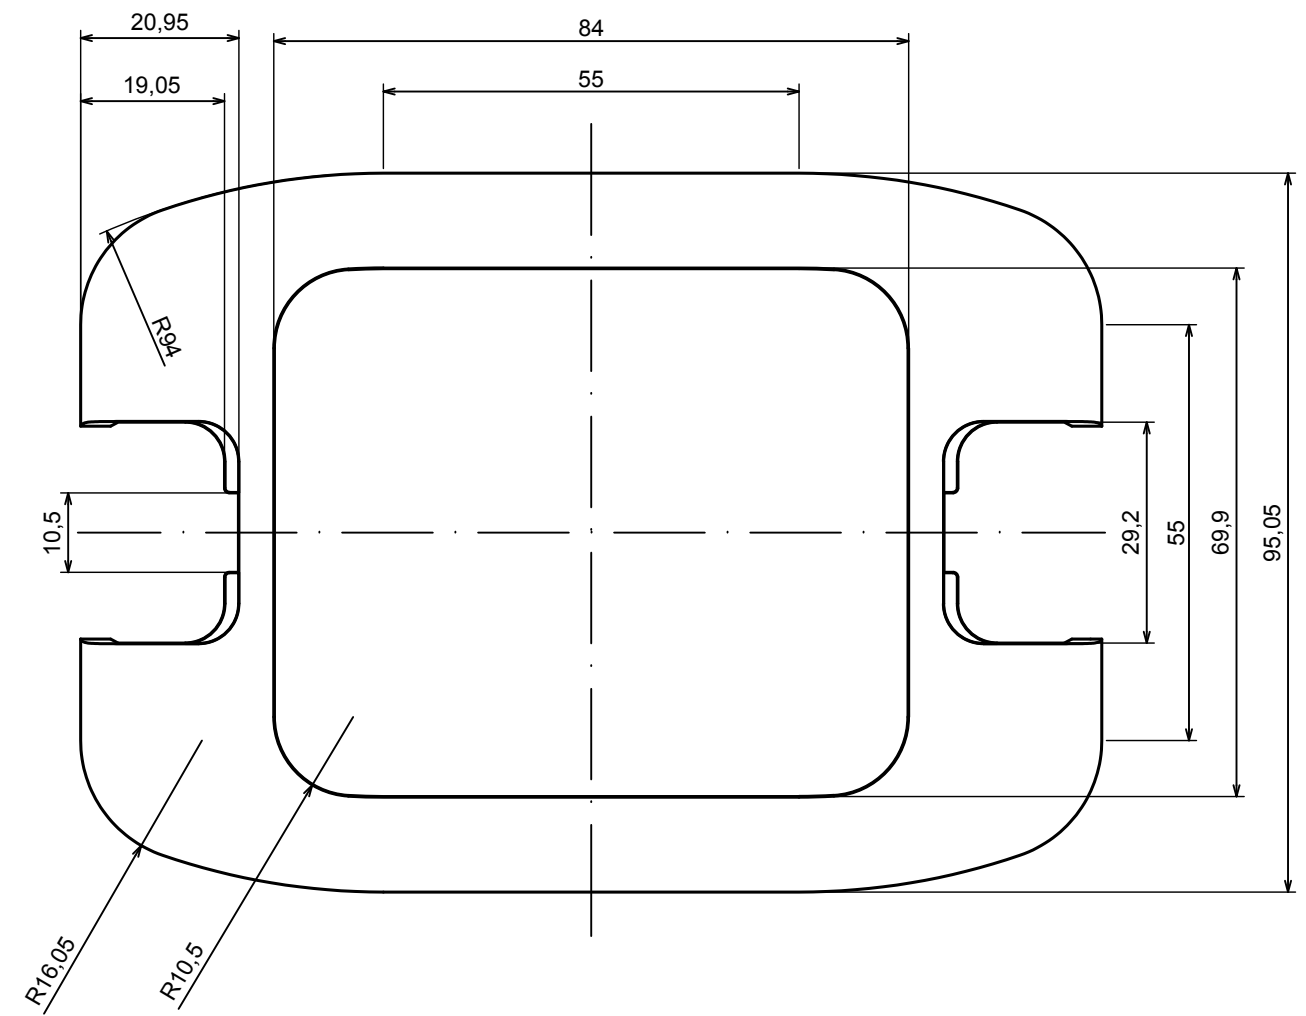

A-A

All rights reserved. Copyright Kradex 2022		
Product model	Enclosure ZM135.95.33 - Assembly	
Format: A3	Material: ABS	
Scale 1:1	Tolerance: +/- 0,3	

C-C

All rights reserved. Copyright Kradex 2022

Product model Enclosure ZM135.95.33 - Cover

Format: A3 Material: ABS

Scale 1:1 Tolerance: +/- 0,3

All rights reserved. Copyright Kradex 2022		
Product model	Enclosure ZM135.95.33 - Partition Plate	
Format: A3	Material: ABS	
Scale 2:1	Tolerance: +/- 0,3	

All rights reserved. Copyright Kradex 2022		
Product model	Enclosure ZM135.95.33 - Cap	
Format: A3	Material: ABS	
Scale 2:1	Tolerance: +/- 0,3	