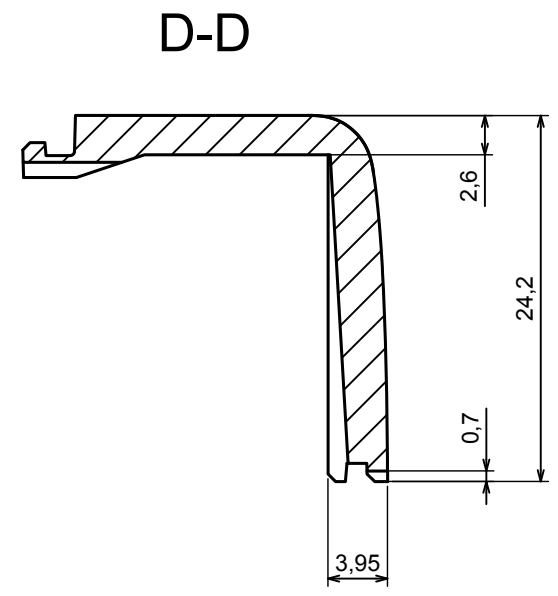

A-A

All rights reserved. Copyright Kradex 2022		
Product model	Enclosure ZM135.95.33 - Assembly	
Format: A3	Material: ABS	
Scale 1:1	Tolerance: +/- 0,3	

C-C

All rights reserved. Copyright Kradex 2022

Product model Enclosure ZM135.95.33 - Cover

Format: A3 Material: ABS

Scale 1:1 Tolerance: +/- 0,3

All rights reserved. Copyright Kradex 2022		
Product model	Enclosure ZM135.95.33 - Partition Plate	
Format: A3	Material: ABS	
Scale 2:1	Tolerance: +/- 0,3	

All rights reserved. Copyright Kradex 2022		
Product model	Enclosure ZM135.95.33 - Cap	
Format: A3	Material: ABS	
Scale 2:1	Tolerance: +/- 0,3	