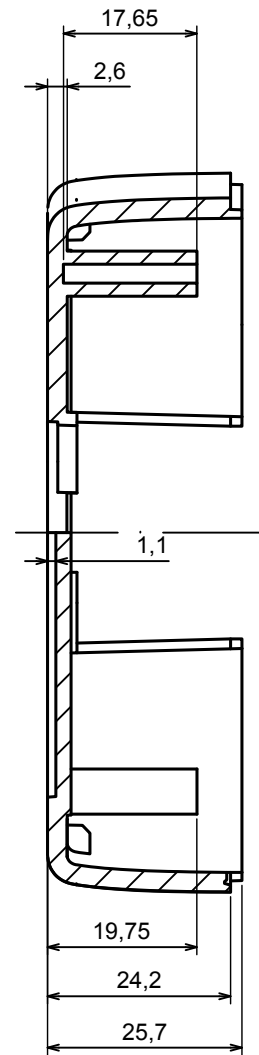

A-A

All rights reserved. Copyright Kradex 2022		
Product model	Enclosure ZM135.95.33 - Assembly	
Format: A3	Material: ABS	
Scale 1:1	Tolerance: +/- 0,3	

All rights reserved. Copyright Kradox 2022		
Product model	Enclosure ZM135.95.33 - Base	
Format: A3	Material: ABS	
Scale 1:1	Tolerance: +/- 0,3	

C-C

All rights reserved. Copyright Kradox 2022

Product model Enclosure ZM135.95.33 - Cover

Format: A3 Material: ABS

Scale 1:1 Tolerance: +/- 0,3

All rights reserved. Copyright Kradox 2022		
Product model	Enclosure ZM135.95.33 - Partition Plate	
Format: A3	Material: ABS	
Scale 2:1	Tolerance: +/- 0,3	

All rights reserved. Copyright Kradex 2022		
Product model	Enclosure ZM135.95.33 - Cap	
Format: A3	Material: ABS	
Scale 2:1	Tolerance: +/- 0,3	

X-ON Electronics

Largest Supplier of Electrical and Electronic Components