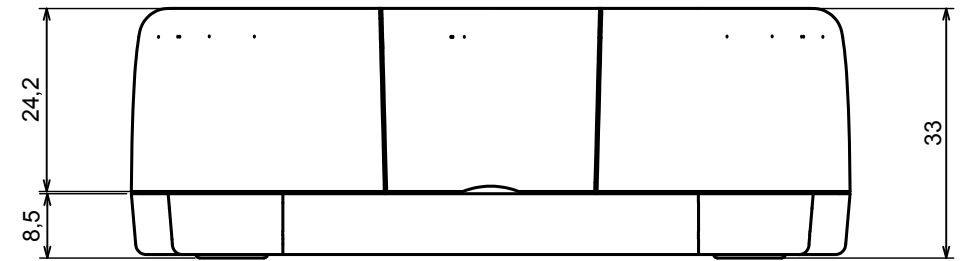

A-A

All rights reserved. Copyright Kradex 2022		
Product model	Enclosure ZM135.95.33 - Assembly	
Format: A3	Material: ABS	
Scale 1:1	Tolerance: +/- 0,3	

All rights reserved. Copyright Kradox 2022		
Product model	Enclosure ZM135.95.33 - Base	
Format: A3	Material: ABS	
Scale 1:1	Tolerance: +/- 0,3	

C-C

All rights reserved. Copyright Kradox 2022

Product model Enclosure ZM135.95.33 - Cover

Format: A3 Material: ABS

Scale 1:1 Tolerance: +/- 0,3

All rights reserved. Copyright Kradox 2022		
Product model	Enclosure ZM135.95.33 - Partition Plate	
Format: A3	Material: ABS	
Scale 2:1	Tolerance: +/- 0,3	

All rights reserved. Copyright Kradex 2022		
Product model	Enclosure ZM135.95.33 - Cap	
Format: A3	Material: ABS	
Scale 2:1	Tolerance: +/- 0,3	

X-ON Electronics

Largest Supplier of Electrical and Electronic Components