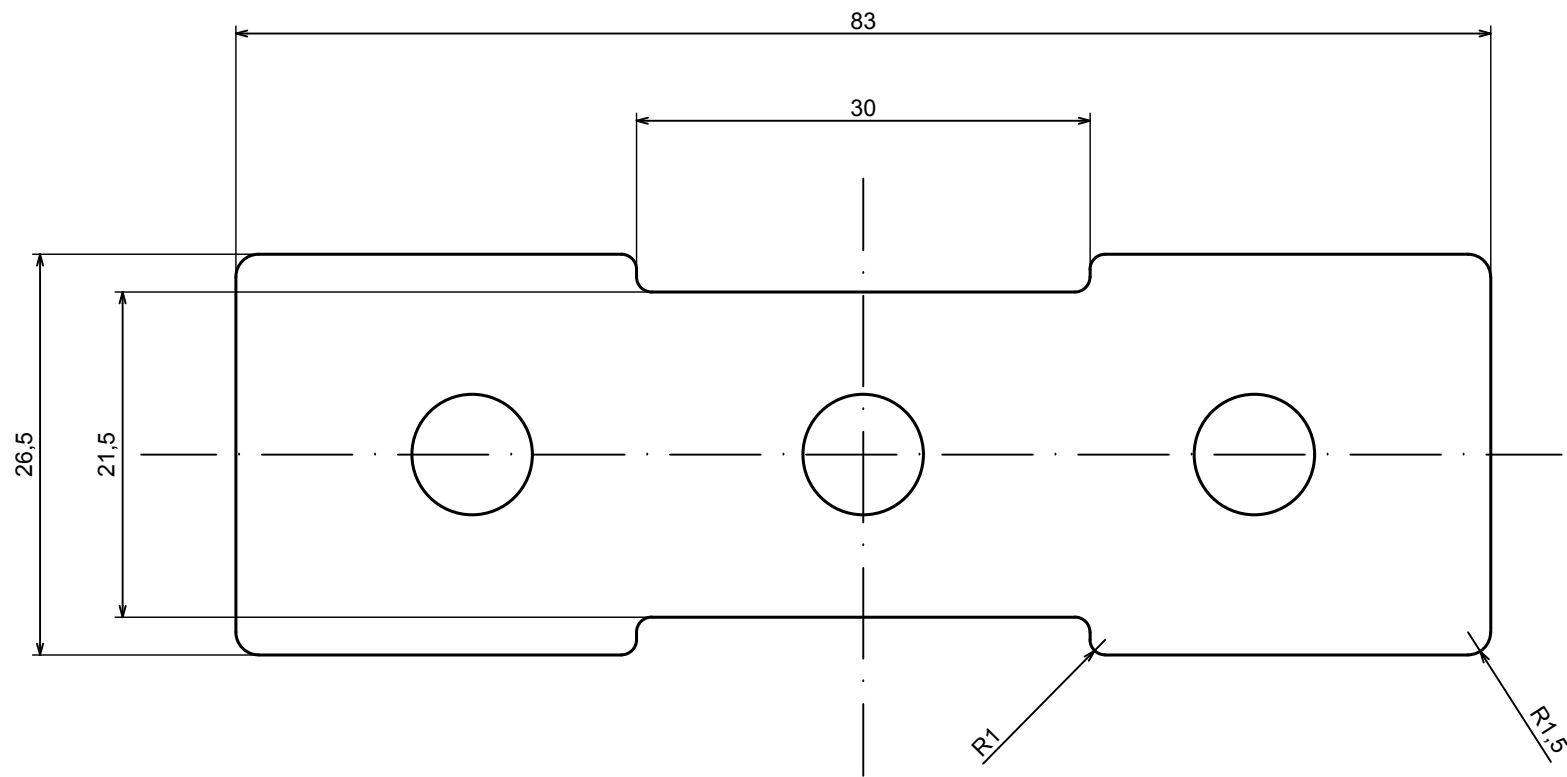

A-A

All rights reserved. Copyright Kradex 2022		
Product model	Enclosure ZM135.95.33 - Assembly	
Format: A3	Material: ABS	
Scale 1:1	Tolerance: +/- 0,3	

All rights reserved. Copyright Kradox 2022		
Product model	Enclosure ZM135.95.33 - Base	
Format: A3	Material: ABS	
Scale 1:1	Tolerance: +/- 0,3	

C-C

All rights reserved. Copyright Kradox 2022

Product model Enclosure ZM135.95.33 - Cover

Format: A3 Material: ABS

Scale 1:1 Tolerance: +/- 0,3

All rights reserved. Copyright Kradox 2022		
Product model	Enclosure ZM135.95.33 - Partition Plate	
Format: A3	Material: ABS	
Scale 2:1	Tolerance: +/- 0,3	

All rights reserved. Copyright Kradex 2022		
Product model	Enclosure ZM135.95.33 - Cap	
Format: A3	Material: ABS	
Scale 2:1	Tolerance: +/- 0,3	

X-ON Electronics

Largest Supplier of Electrical and Electronic Components