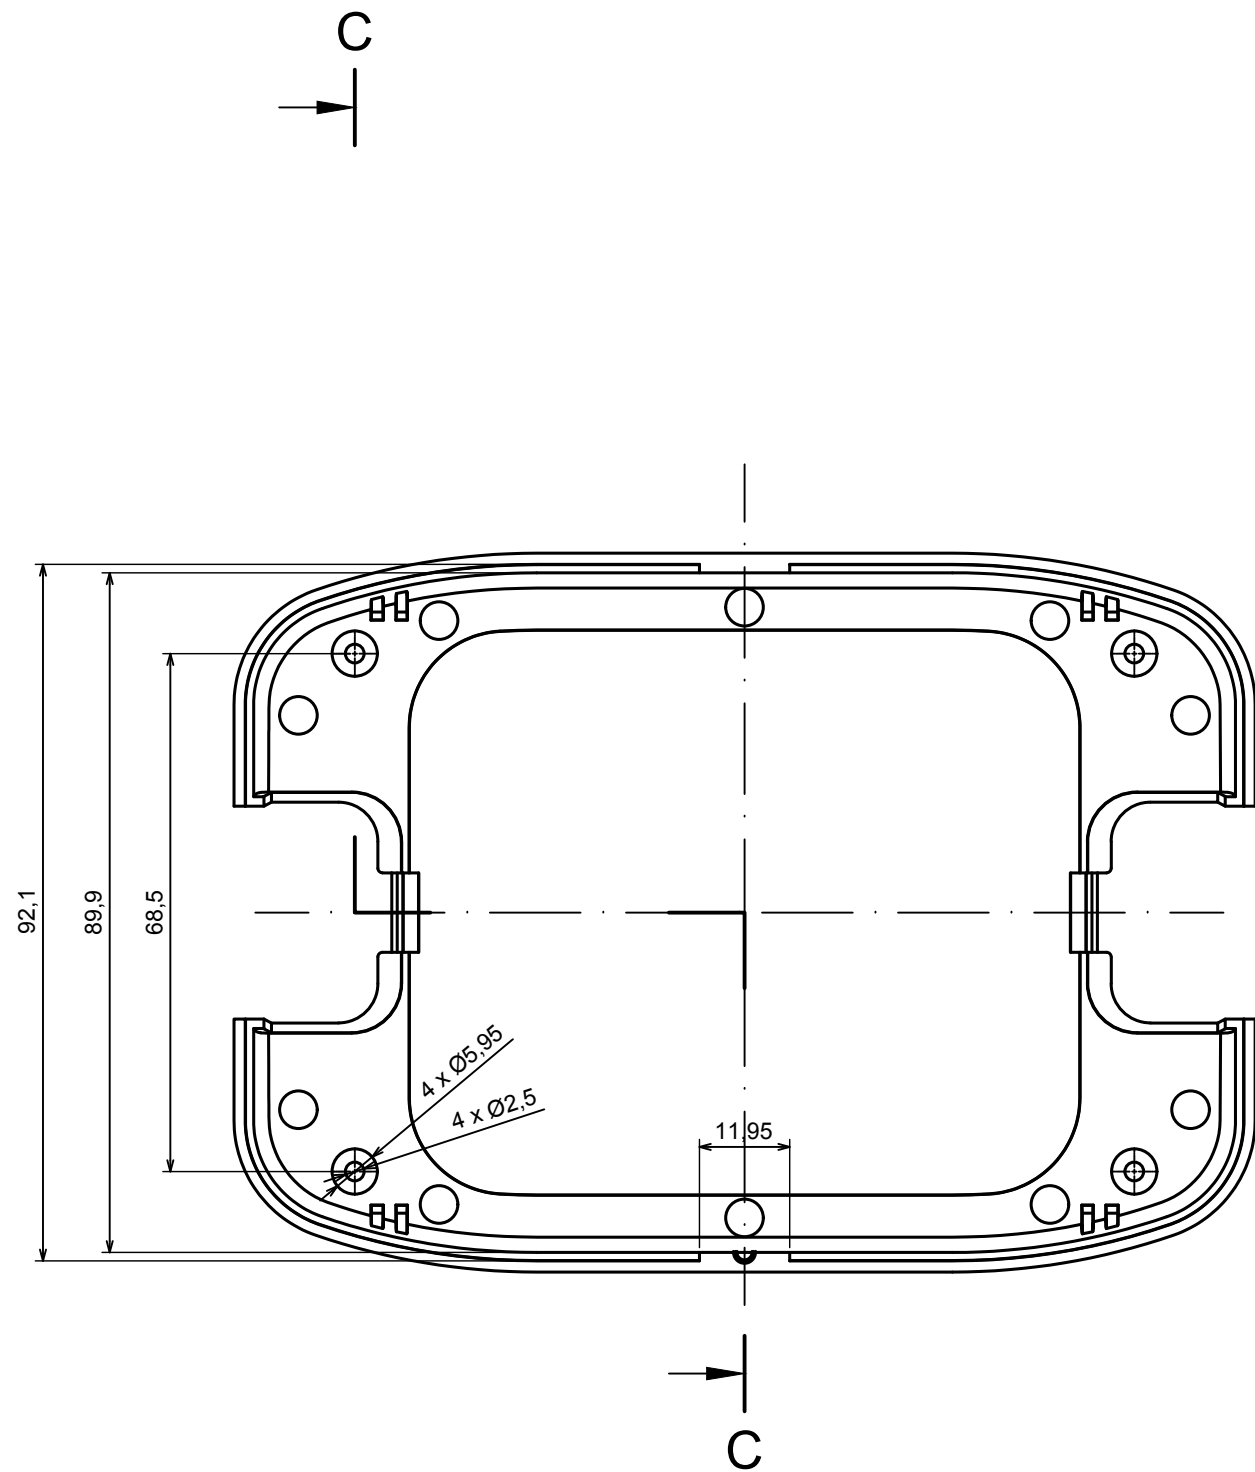

A-A

All rights reserved. Copyright Kradex 2022		
Product model	Enclosure ZM135.95.33 - Assembly	
Format: A3	Material: ABS	
Scale 1:1	Tolerance: +/- 0,3	

All rights reserved. Copyright Kradox 2022		
Product model	Enclosure ZM135.95.33 - Base	
Format: A3	Material: ABS	
Scale 1:1	Tolerance: +/- 0,3	

C-C

All rights reserved. Copyright Kradox 2022

Product model Enclosure ZM135.95.33 - Cover

Format: A3 Material: ABS

Scale 1:1 Tolerance: +/- 0,3

All rights reserved. Copyright Kradox 2022		
Product model	Enclosure ZM135.95.33 - Partition Plate	
Format: A3	Material: ABS	
Scale 2:1	Tolerance: +/- 0,3	

All rights reserved. Copyright Kradex 2022		
Product model	Enclosure ZM135.95.33 - Cap	
Format: A3	Material: ABS	
Scale 2:1	Tolerance: +/- 0,3	

X-ON Electronics

Largest Supplier of Electrical and Electronic Components