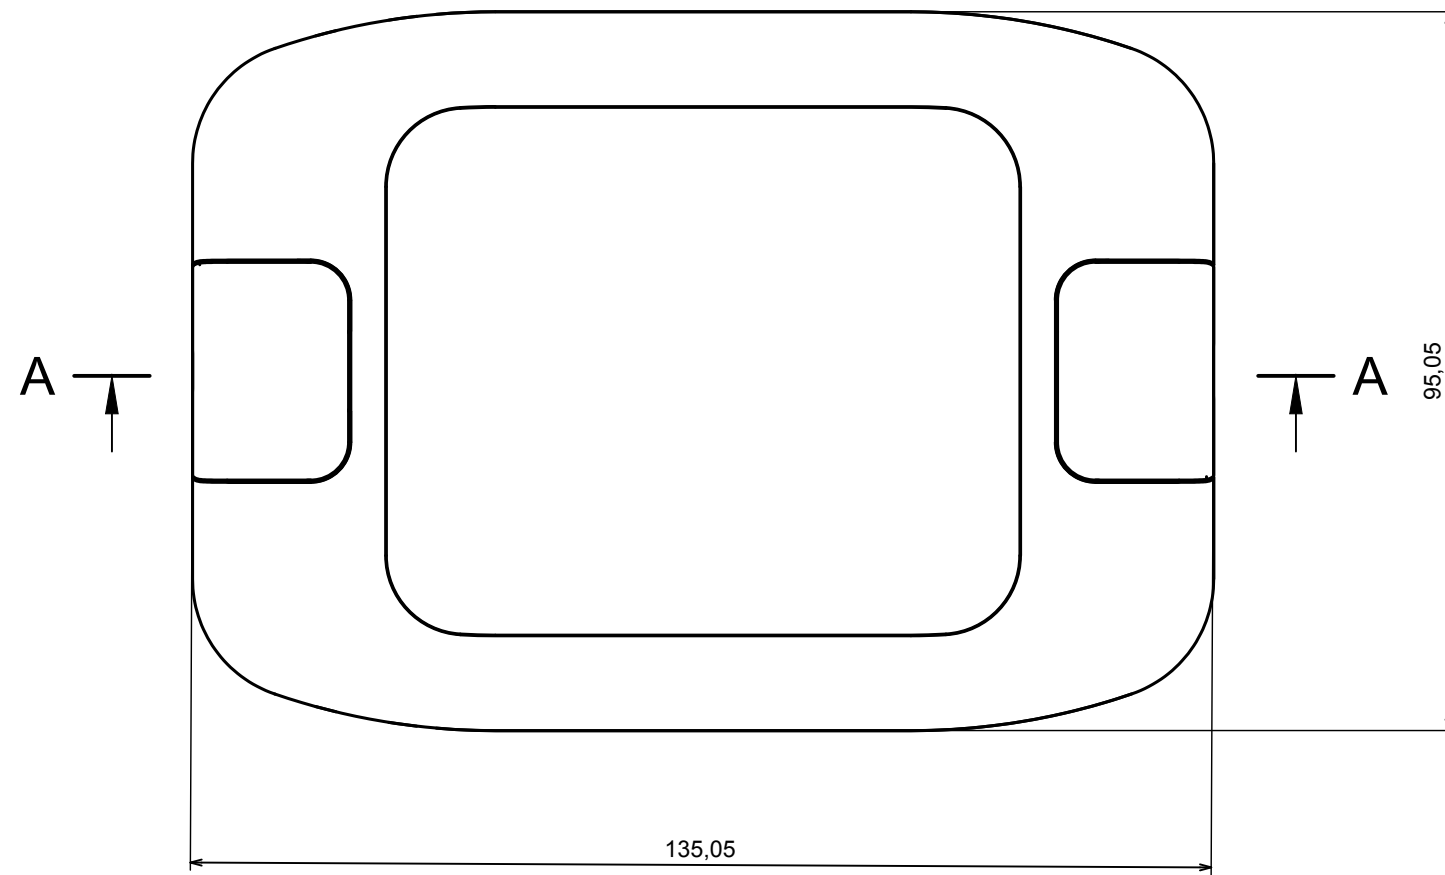

A-A

All rights reserved. Copyright Kradex 2022		
Product model	Enclosure ZM135.95.33 - Assembly	
Format: A3	Material: ABS	
Scale 1:1	Tolerance: +/- 0,3	

All rights reserved. Copyright Kradox 2022		
Product model	Enclosure ZM135.95.33 - Base	
Format: A3	Material: ABS	
Scale 1:1	Tolerance: +/- 0,3	

C-C

All rights reserved. Copyright Kradox 2022

Product model Enclosure ZM135.95.33 - Cover

Format: A3 Material: ABS

Scale 1:1 Tolerance: +/- 0,3

All rights reserved. Copyright Kradox 2022		
Product model	Enclosure ZM135.95.33 - Partition Plate	
Format: A3	Material: ABS	
Scale 2:1	Tolerance: +/- 0,3	

All rights reserved. Copyright Kradex 2022		
Product model	Enclosure ZM135.95.33 - Cap	
Format: A3	Material: ABS	
Scale 2:1	Tolerance: +/- 0,3	

X-ON Electronics

Largest Supplier of Electrical and Electronic Components