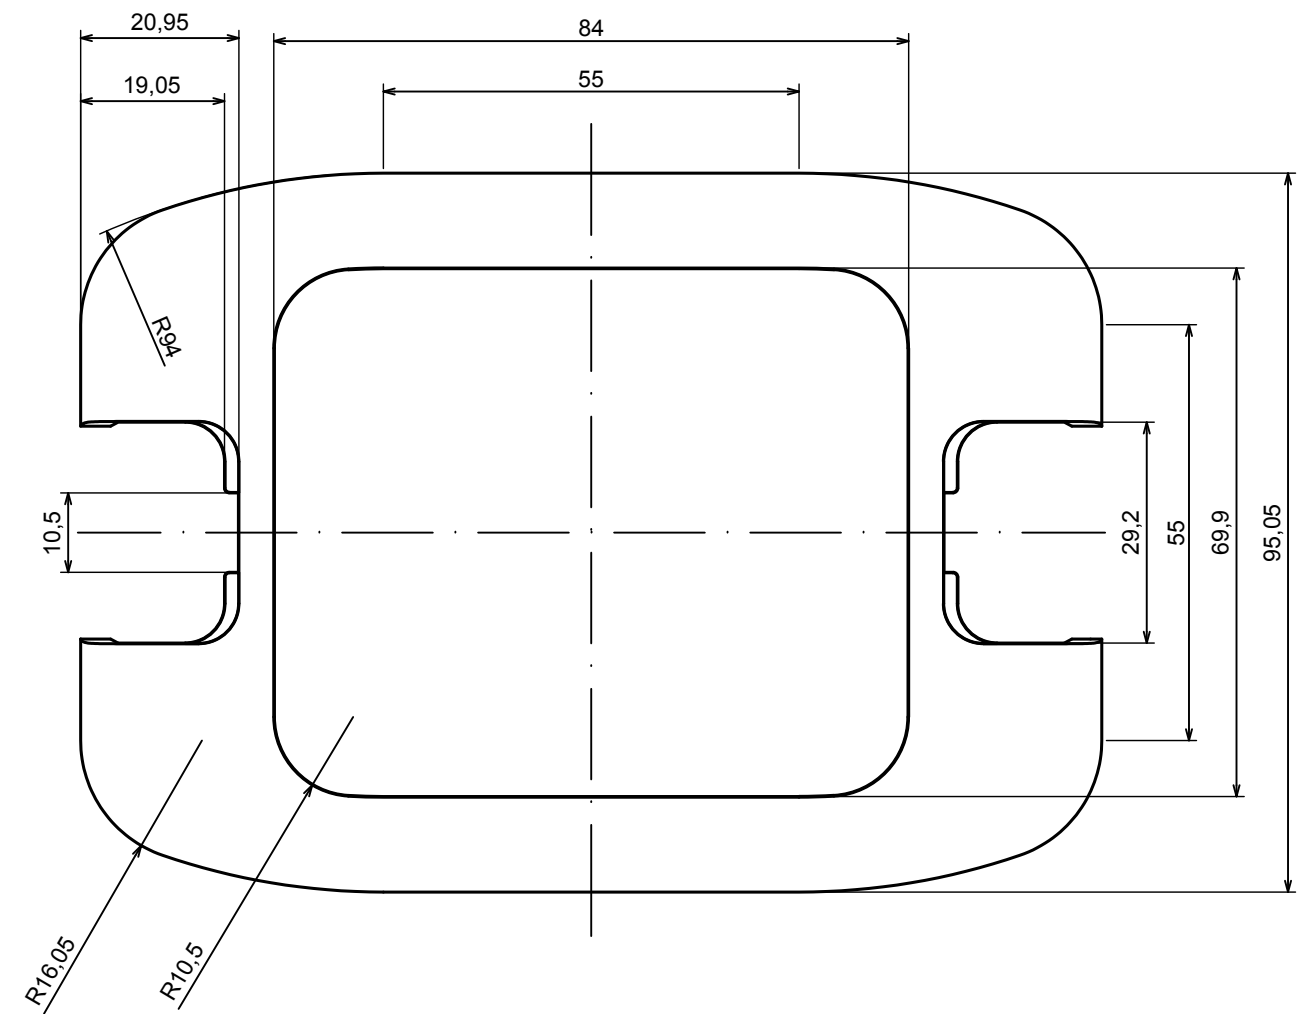

A-A

All rights reserved. Copyright Kradex 2022		
Product model	Enclosure ZM135.95.33 - Assembly	
Format: A3	Material: ABS	
Scale 1:1	Tolerance: +/- 0,3	

All rights reserved. Copyright Kradox 2022		
Product model	Enclosure ZM135.95.33 - Base	
Format: A3	Material: ABS	
Scale 1:1	Tolerance: +/- 0,3	

C-C

All rights reserved. Copyright Kradox 2022

Product model Enclosure ZM135.95.33 - Cover

Format: A3 Material: ABS

Scale 1:1 Tolerance: +/- 0,3

All rights reserved. Copyright Kradox 2022		
Product model	Enclosure ZM135.95.33 - Partition Plate	
Format: A3	Material: ABS	
Scale 2:1	Tolerance: +/- 0,3	

All rights reserved. Copyright Kradex 2022		
Product model	Enclosure ZM135.95.33 - Cap	
Format: A3	Material: ABS	
Scale 2:1	Tolerance: +/- 0,3	

X-ON Electronics

Largest Supplier of Electrical and Electronic Components