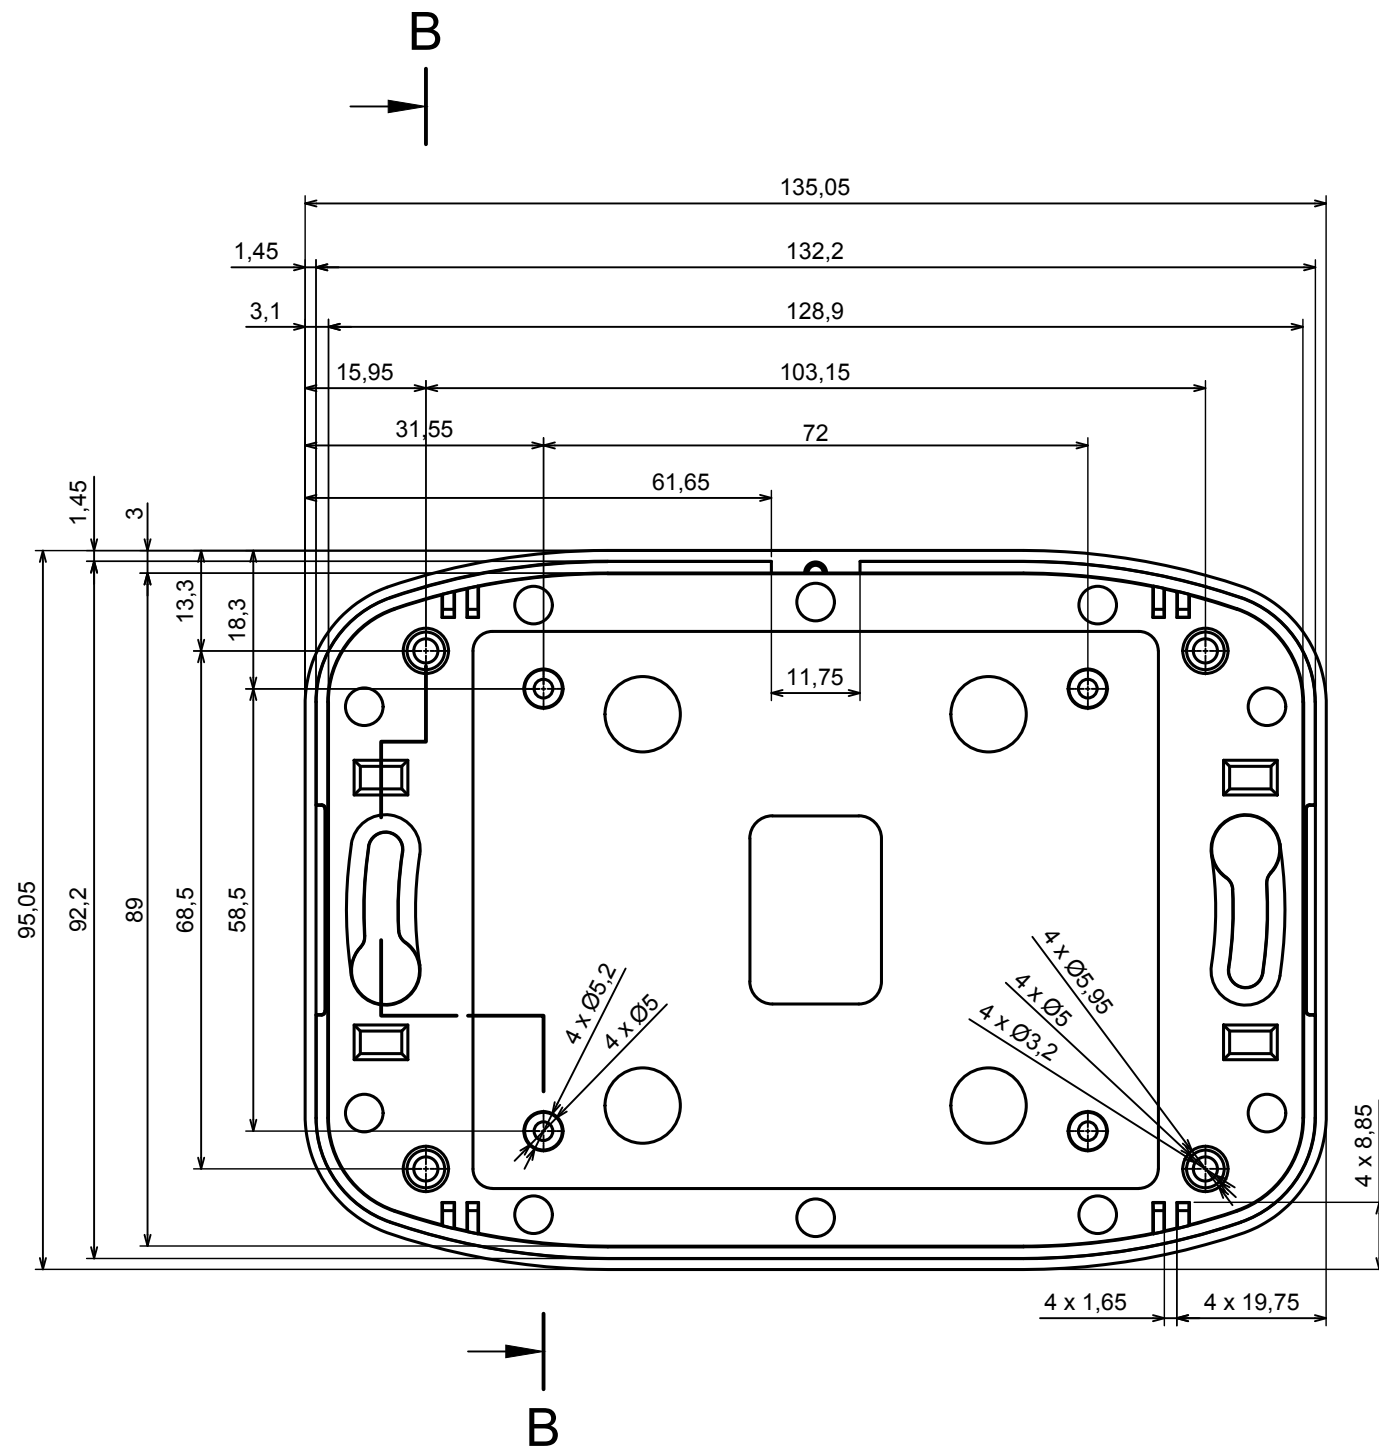

A-A

All rights reserved. Copyright Kradex 2022		
Product model	Enclosure ZM135.95.33 - Assembly	
Format: A3	Material: ABS	
Scale 1:1	Tolerance: +/- 0,3	

All rights reserved. Copyright Kradox 2022		
Product model	Enclosure ZM135.95.33 - Base	
Format: A3	Material: ABS	
Scale 1:1	Tolerance: +/- 0,3	

C-C

All rights reserved. Copyright Kradox 2022

Product model Enclosure ZM135.95.33 - Cover

Format: A3 Material: ABS

Scale 1:1 Tolerance: +/- 0,3

All rights reserved. Copyright Kradox 2022		
Product model	Enclosure ZM135.95.33 - Partition Plate	
Format: A3	Material: ABS	
Scale 2:1	Tolerance: +/- 0,3	

All rights reserved. Copyright Kradex 2022		
Product model	Enclosure ZM135.95.33 - Cap	
Format: A3	Material: ABS	
Scale 2:1	Tolerance: +/- 0,3	

X-ON Electronics

Largest Supplier of Electrical and Electronic Components