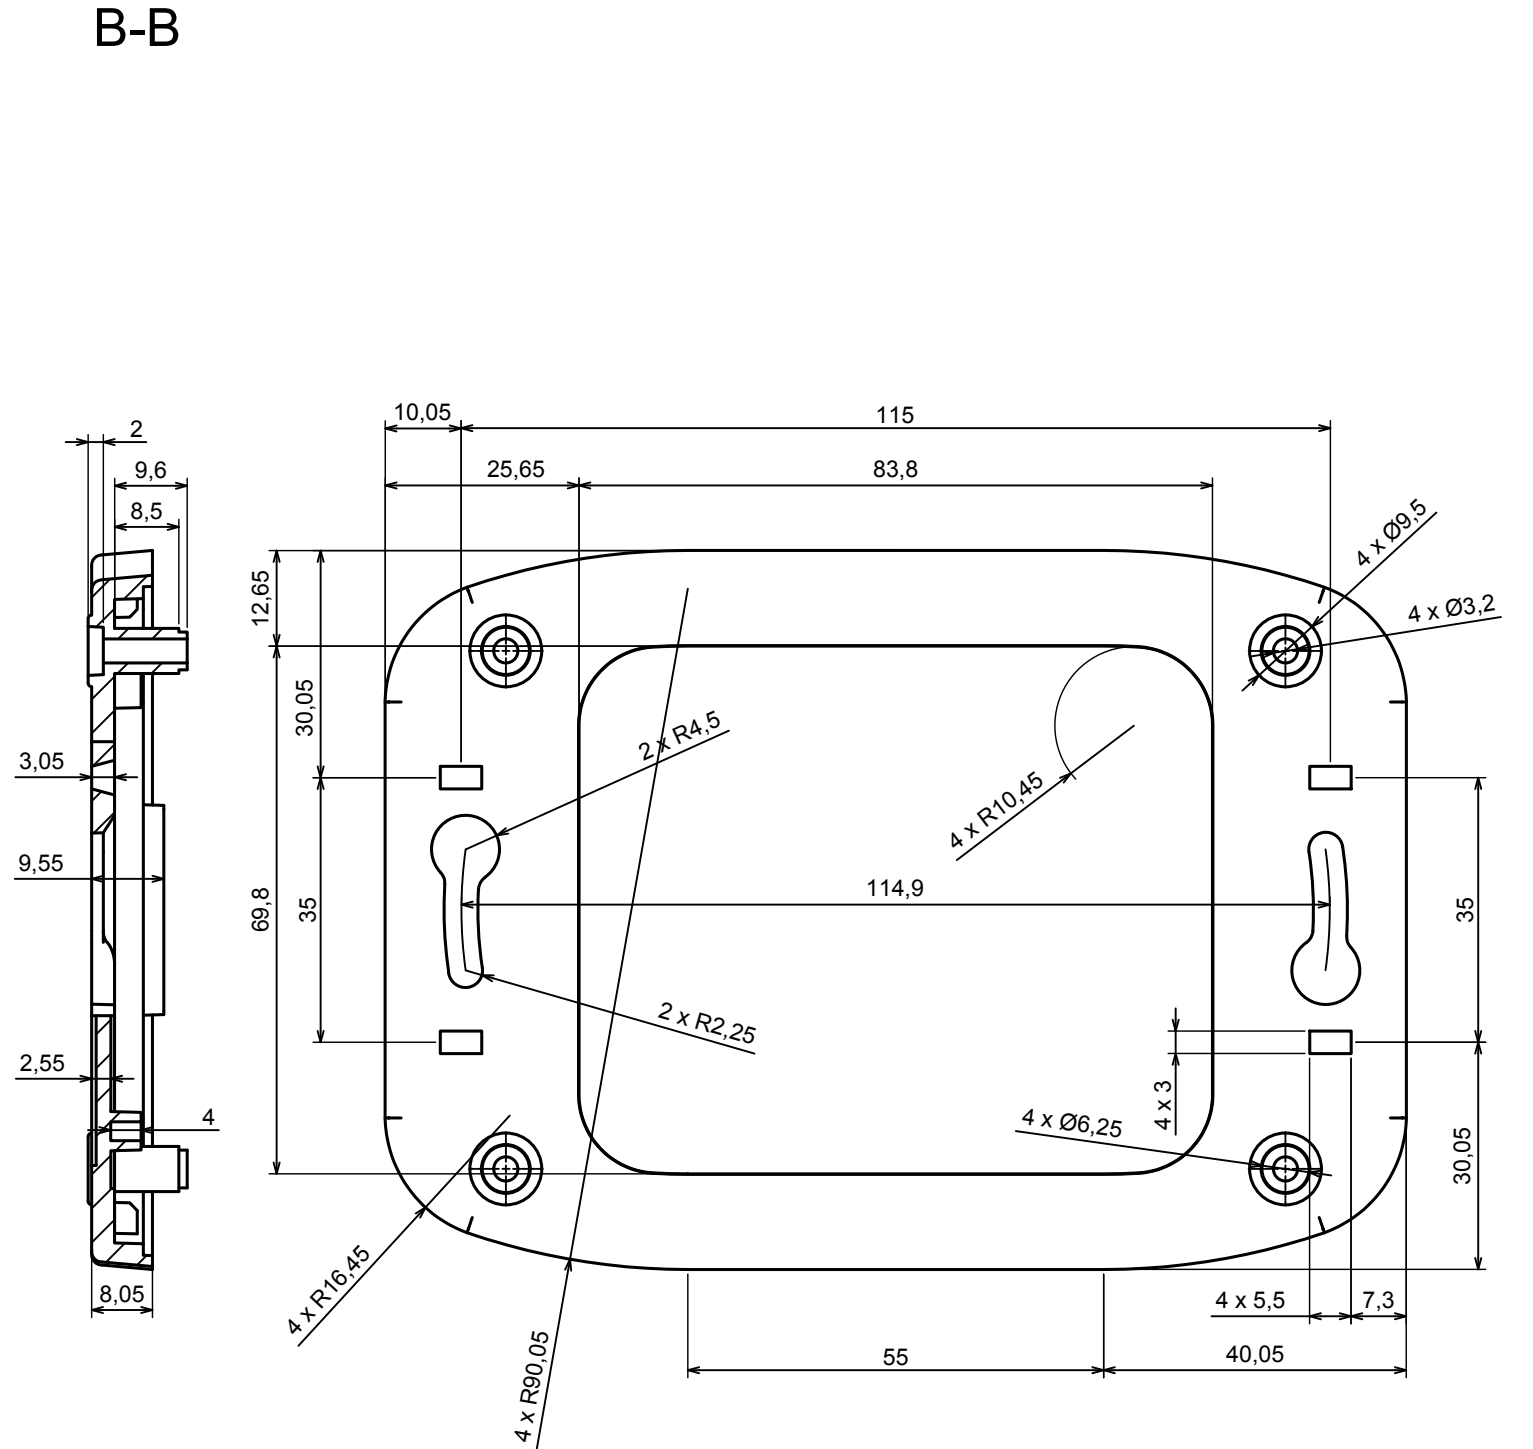

A-A

All rights reserved. Copyright Kradex 2022		
Product model	Enclosure ZM135.95.33 - Assembly	
Format: A3	Material: ABS	
Scale 1:1	Tolerance: +/- 0,3	

All rights reserved. Copyright Kradox 2022		
Product model	Enclosure ZM135.95.33 - Base	
Format: A3	Material: ABS	
Scale 1:1	Tolerance: +/- 0,3	

C-C

All rights reserved. Copyright Kradox 2022

Product model Enclosure ZM135.95.33 - Cover

Format: A3 Material: ABS

Scale 1:1 Tolerance: +/- 0,3

All rights reserved. Copyright Kradox 2022		
Product model	Enclosure ZM135.95.33 - Partition Plate	
Format: A3	Material: ABS	
Scale 2:1	Tolerance: +/- 0,3	

All rights reserved. Copyright Kradex 2022		
Product model	Enclosure ZM135.95.33 - Cap	
Format: A3	Material: ABS	
Scale 2:1	Tolerance: +/- 0,3	

X-ON Electronics

Largest Supplier of Electrical and Electronic Components