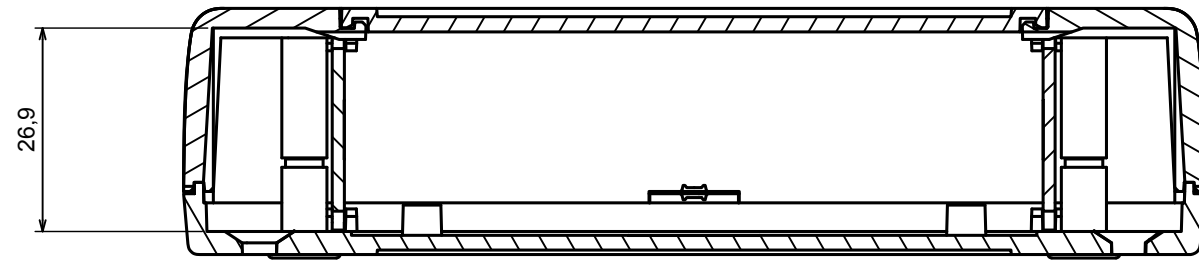

A-A

All rights reserved. Copyright Kradex 2022		
Product model	Enclosure ZM135.95.33 - Assembly	
Format: A3	Material: ABS	
Scale 1:1	Tolerance: +/- 0,3	

All rights reserved. Copyright Kradox 2022		
Product model	Enclosure ZM135.95.33 - Base	
Format: A3	Material: ABS	
Scale 1:1	Tolerance: +/- 0,3	

C-C

All rights reserved. Copyright Kradox 2022

Product model Enclosure ZM135.95.33 - Cover

Format: A3 Material: ABS

Scale 1:1 Tolerance: +/- 0,3

All rights reserved. Copyright Kradox 2022		
Product model	Enclosure ZM135.95.33 - Partition Plate	
Format: A3	Material: ABS	
Scale 2:1	Tolerance: +/- 0,3	

All rights reserved. Copyright Kradex 2022		
Product model	Enclosure ZM135.95.33 - Cap	
Format: A3	Material: ABS	
Scale 2:1	Tolerance: +/- 0,3	

X-ON Electronics

Largest Supplier of Electrical and Electronic Components