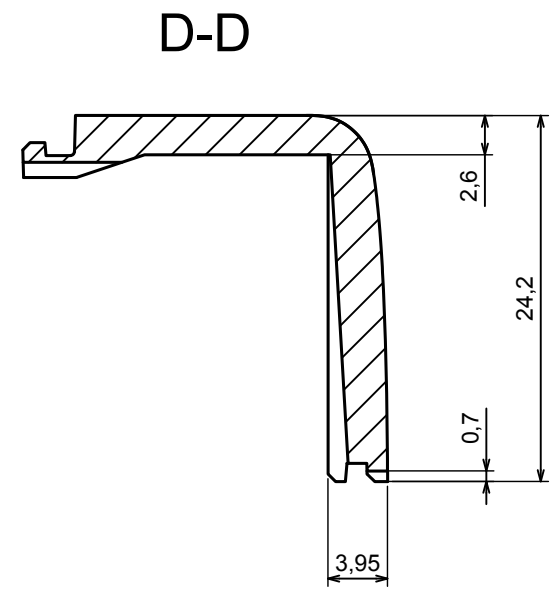

A-A

All rights reserved. Copyright Kradex 2022		
Product model	Enclosure ZM135.95.33 - Assembly	
Format: A3	Material: ABS	
Scale 1:1	Tolerance: +/- 0,3	

All rights reserved. Copyright Kradox 2022		
Product model	Enclosure ZM135.95.33 - Base	
Format: A3	Material: ABS	
Scale 1:1	Tolerance: +/- 0,3	

C-C

All rights reserved. Copyright Kradox 2022

Product model Enclosure ZM135.95.33 - Cover

Format: A3 Material: ABS

Scale 1:1 Tolerance: +/- 0,3

All rights reserved. Copyright Kradox 2022		
Product model	Enclosure ZM135.95.33 - Partition Plate	
Format: A3	Material: ABS	
Scale 2:1	Tolerance: +/- 0,3	

All rights reserved. Copyright Kradex 2022		
Product model	Enclosure ZM135.95.33 - Cap	
Format: A3	Material: ABS	
Scale 2:1	Tolerance: +/- 0,3	

X-ON Electronics

Largest Supplier of Electrical and Electronic Components