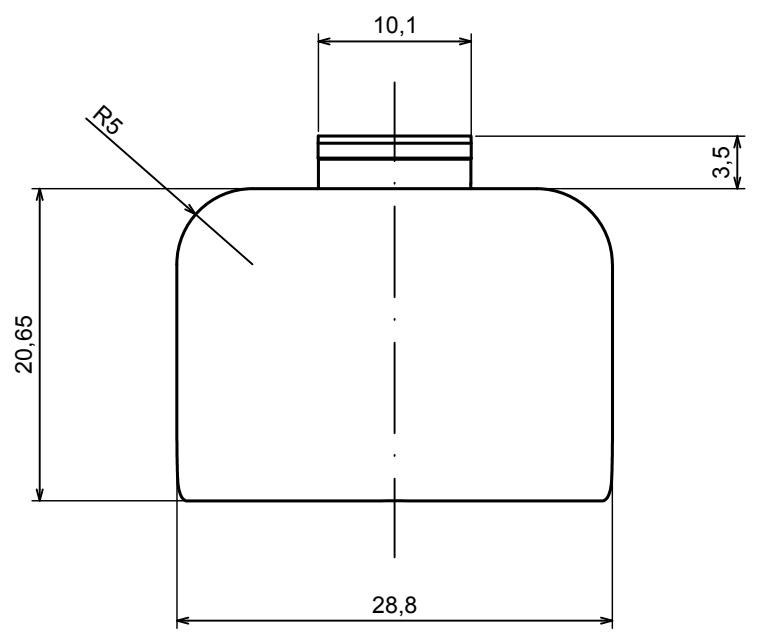

A-A

All rights reserved. Copyright Kradex 2022		
Product model	Enclosure ZM135.95.33 - Assembly	
Format: A3	Material: ABS	
Scale 1:1	Tolerance: +/- 0,3	

All rights reserved. Copyright Kradox 2022		
Product model	Enclosure ZM135.95.33 - Base	
Format: A3	Material: ABS	
Scale 1:1	Tolerance: +/- 0,3	

C-C

All rights reserved. Copyright Kradox 2022

Product model Enclosure ZM135.95.33 - Cover

Format: A3 Material: ABS

Scale 1:1 Tolerance: +/- 0,3

All rights reserved. Copyright Kradox 2022		
Product model	Enclosure ZM135.95.33 - Partition Plate	
Format: A3	Material: ABS	
Scale 2:1	Tolerance: +/- 0,3	

All rights reserved. Copyright Kradex 2022		
Product model	Enclosure ZM135.95.33 - Cap	
Format: A3	Material: ABS	
Scale 2:1	Tolerance: +/- 0,3	

X-ON Electronics

Largest Supplier of Electrical and Electronic Components