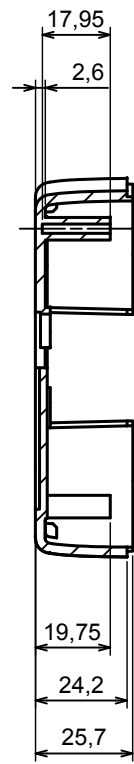

A-A

A

A

All rights reserved. Copyright Kradox 2022		
Product model	Enclosure ZM150.100.33 - Assembly	
Format: A3	Material: ABS	
Scale 1:1	Tolerance: +/- 0,3	

All rights reserved. Copyright Kradox 2022		
Product model	Enclosure ZM150.100.33 - Base	
Format: A3	Material: ABS	
Scale 1:2	Tolerance: +/- 0,3	

A-A

All rights reserved. Copyright Kradox 2022

Product model Enclosure ZM150.100.33 - Cover

Format: A3 Material: ABS

Scale 1:2 Tolerance: +/- 0,3

All rights reserved. Copyright Kradex 2022

Product model	Enclosure ZM150.100.33 - Partition Plate
---------------	--

Format: A3	Material: ABS
------------	---------------

Scale 2:1	Tolerance: +/- 0,3
-----------	--------------------

All rights reserved. Copyright Kradex 2022

Product model: Enclosure ZM150.100.33 - Cap

Format: A3 Material: ABS