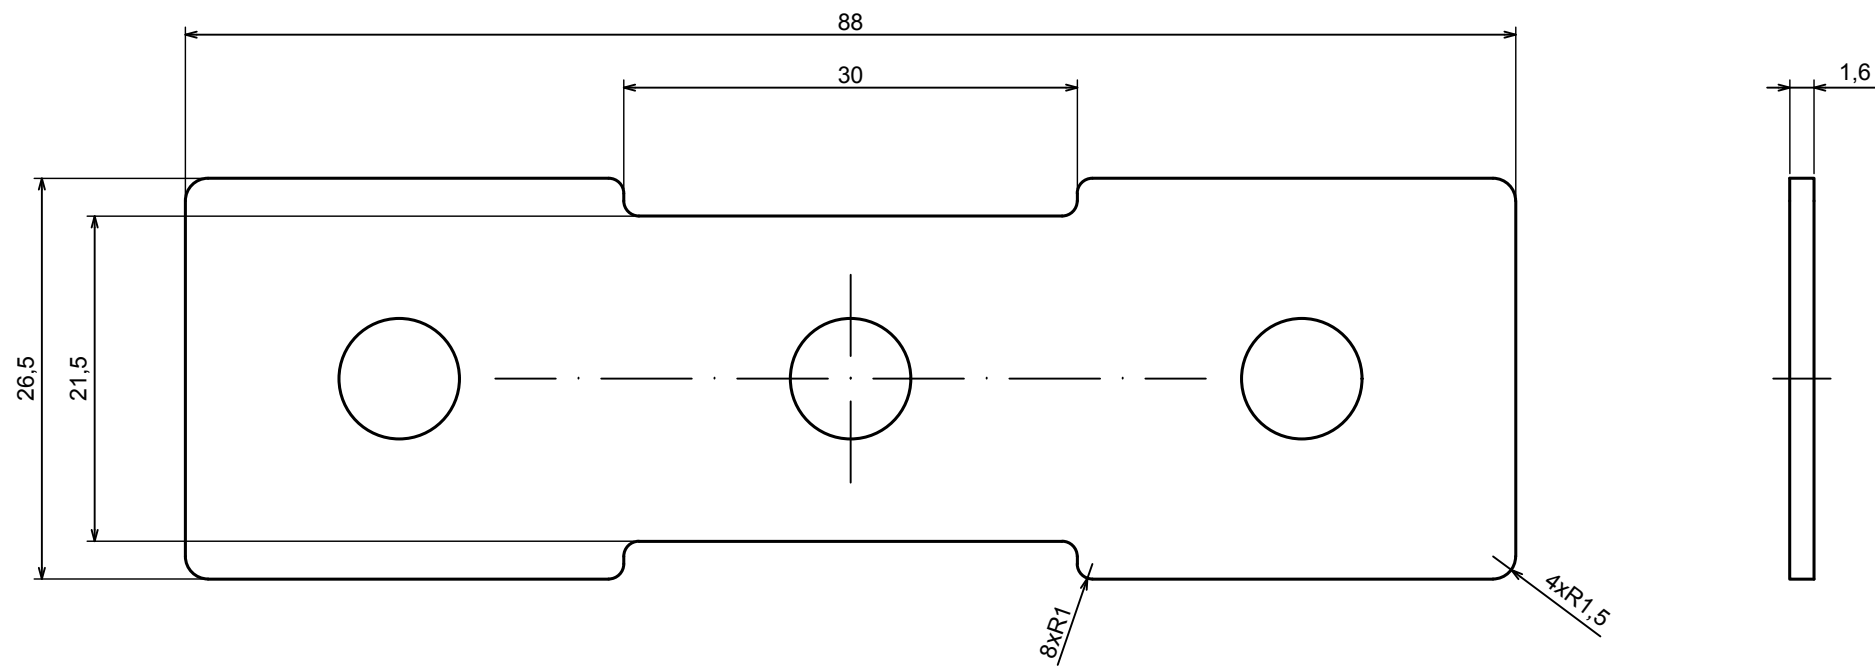

A-A

A

A

All rights reserved. Copyright Kradox 2022		
Product model	Enclosure ZM150.100.33 - Assembly	
Format: A3	Material: ABS	
Scale 1:1	Tolerance: +/- 0,3	

All rights reserved. Copyright Kradox 2022		
Product model	Enclosure ZM150.100.33 - Base	
Format: A3	Material: ABS	
Scale 1:2	Tolerance: +/- 0,3	

A-A

All rights reserved. Copyright Kradox 2022

Product model Enclosure ZM150.100.33 - Cover

Format: A3 Material: ABS

Scale 1:2 Tolerance: +/- 0,3

All rights reserved. Copyright Kradex 2022

Product model	Enclosure ZM150.100.33 - Partition Plate
---------------	--

Format: A3	Material: ABS
------------	---------------

Scale 2:1	Tolerance: +/- 0,3
-----------	--------------------

All rights reserved. Copyright Kradex 2022

Product model: Enclosure ZM150.100.33 - Cap

Format: A3 Material: ABS