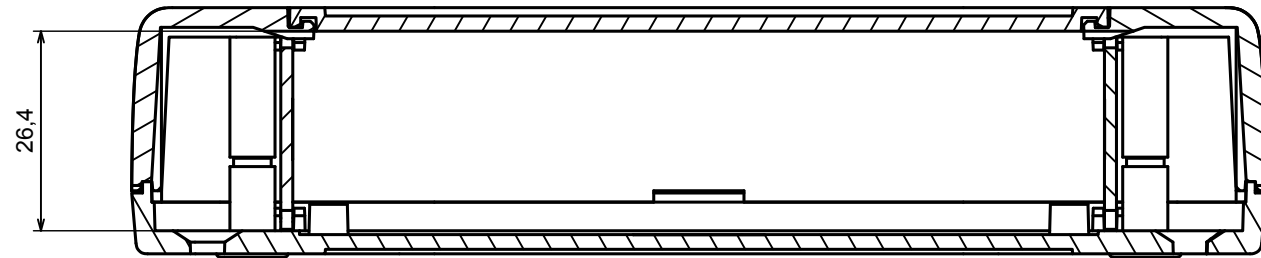

A-A

A

A

All rights reserved. Copyright Kradox 2022		
Product model	Enclosure ZM150.100.33 - Assembly	
Format: A3	Material: ABS	
Scale 1:1	Tolerance: +/- 0,3	

All rights reserved. Copyright Kradox 2022		
Product model	Enclosure ZM150.100.33 - Base	
Format: A3	Material: ABS	
Scale 1:2	Tolerance: +/- 0,3	

A-A

All rights reserved. Copyright Kradox 2022

Product model Enclosure ZM150.100.33 - Cover

Format: A3 Material: ABS

Scale 1:2 Tolerance: +/- 0,3

All rights reserved. Copyright Kradex 2022

Product model	Enclosure ZM150.100.33 - Partition Plate
---------------	--

Format: A3	Material: ABS
------------	---------------

Scale 2:1	Tolerance: +/- 0,3
-----------	--------------------

All rights reserved. Copyright Kradex 2022

Product model: Enclosure ZM150.100.33 - Cap

Format: A3 Material: ABS