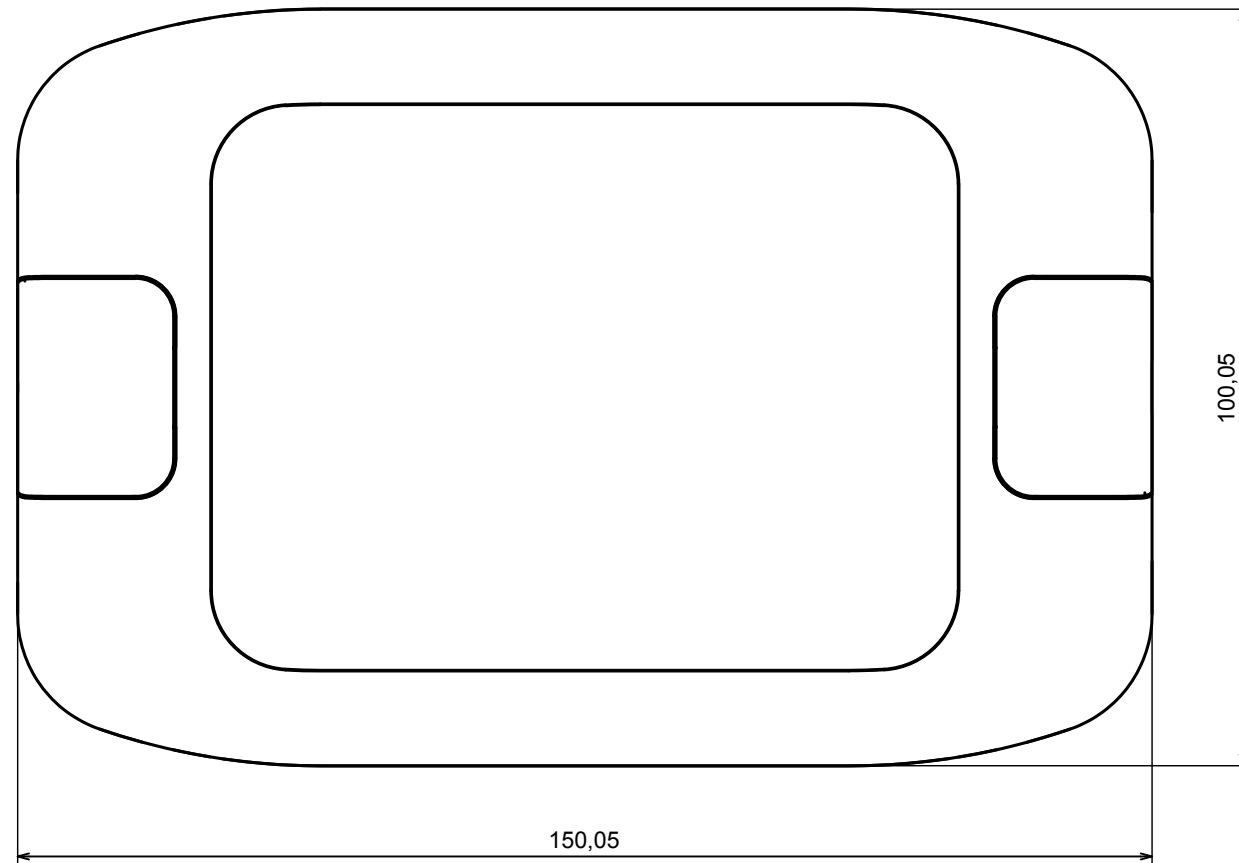

A-A

A

A

All rights reserved. Copyright Kradox 2022		
Product model	Enclosure ZM150.100.33 - Assembly	
Format: A3	Material: ABS	
Scale 1:1	Tolerance: +/- 0,3	

All rights reserved. Copyright Kradox 2022		
Product model	Enclosure ZM150.100.33 - Base	
Format: A3	Material: ABS	
Scale 1:2	Tolerance: +/- 0,3	

A-A

All rights reserved. Copyright Kradox 2022

Product model Enclosure ZM150.100.33 - Cover

Format: A3 Material: ABS

Scale 1:2 Tolerance: +/- 0,3

All rights reserved. Copyright Kradex 2022

Product model	Enclosure ZM150.100.33 - Partition Plate
---------------	--

Format: A3	Material: ABS
------------	---------------

Scale 2:1	Tolerance: +/- 0,3
-----------	--------------------

All rights reserved. Copyright Kradex 2022

Product model: Enclosure ZM150.100.33 - Cap

Format: A3 Material: ABS