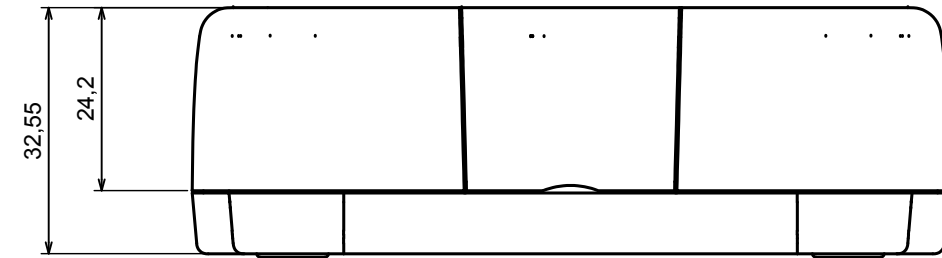

A-A

A

A

All rights reserved. Copyright Kradox 2022		
Product model	Enclosure ZM150.100.33 - Assembly	
Format: A3	Material: ABS	
Scale 1:1	Tolerance: +/- 0,3	

All rights reserved. Copyright Kradox 2022		
Product model	Enclosure ZM150.100.33 - Base	
Format: A3	Material: ABS	
Scale 1:2	Tolerance: +/- 0,3	

A-A

All rights reserved. Copyright Kradox 2022

Product model Enclosure ZM150.100.33 - Cover

Format: A3 Material: ABS

Scale 1:2 Tolerance: +/- 0,3

All rights reserved. Copyright Kradex 2022

Product model	Enclosure ZM150.100.33 - Partition Plate
---------------	--

Format: A3	Material: ABS
------------	---------------

Scale 2:1	Tolerance: +/- 0,3
-----------	--------------------

All rights reserved. Copyright Kradex 2022

Product model: Enclosure ZM150.100.33 - Cap

Format: A3 Material: ABS