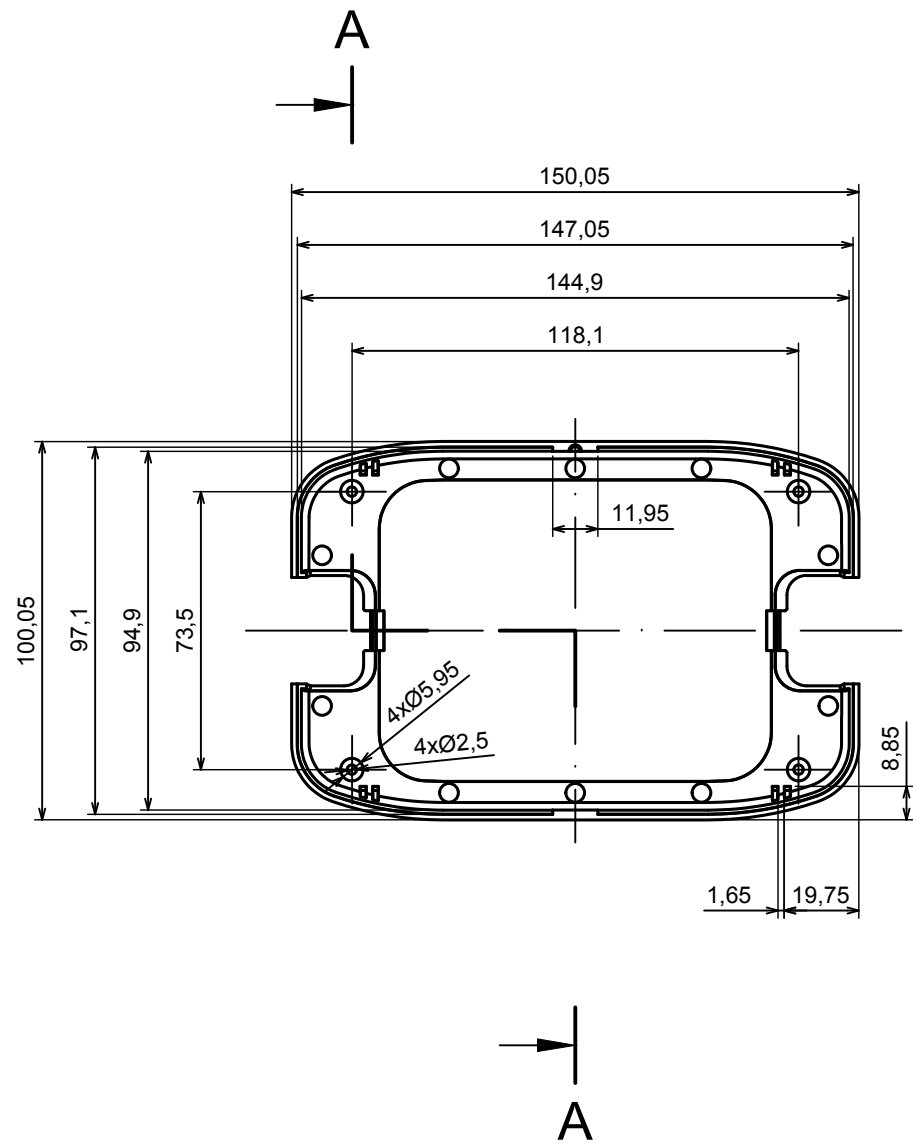

A-A

A

A

All rights reserved. Copyright Kradox 2022		
Product model	Enclosure ZM150.100.33 - Assembly	
Format: A3	Material: ABS	
Scale 1:1	Tolerance: +/- 0,3	

All rights reserved. Copyright Kradox 2022		
Product model	Enclosure ZM150.100.33 - Base	
Format: A3	Material: ABS	
Scale 1:2	Tolerance: +/- 0,3	

A-A

All rights reserved. Copyright Kradox 2022

Product model Enclosure ZM150.100.33 - Cover

Format: A3 Material: ABS

Scale 1:2 Tolerance: +/- 0,3

All rights reserved. Copyright Kradex 2022

Product model	Enclosure ZM150.100.33 - Partition Plate
---------------	--

Format: A3	Material: ABS
------------	---------------

Scale 2:1	Tolerance: +/- 0,3
-----------	--------------------

All rights reserved. Copyright Kradex 2022

Product model: Enclosure ZM150.100.33 - Cap

Format: A3 Material: ABS