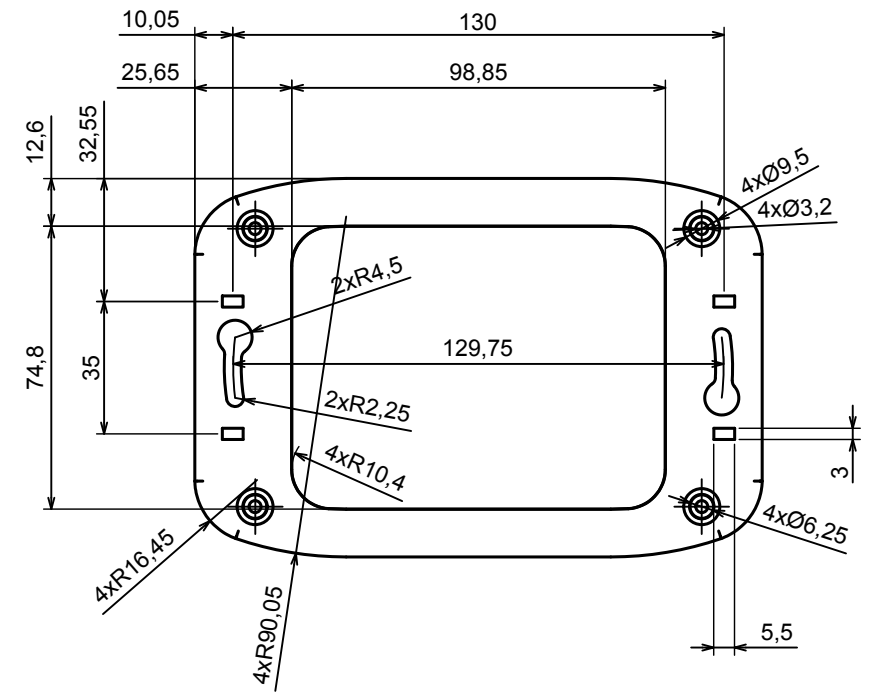

A-A

A

A

All rights reserved. Copyright Kradox 2022		
Product model	Enclosure ZM150.100.33 - Assembly	
Format: A3	Material: ABS	
Scale 1:1	Tolerance: +/- 0,3	

All rights reserved. Copyright Kradox 2022		
Product model	Enclosure ZM150.100.33 - Base	
Format: A3	Material: ABS	
Scale 1:2	Tolerance: +/- 0,3	

A-A

All rights reserved. Copyright Kradox 2022

Product model Enclosure ZM150.100.33 - Cover

Format: A3 Material: ABS

Scale 1:2 Tolerance: +/- 0,3

All rights reserved. Copyright Kradex 2022

Product model	Enclosure ZM150.100.33 - Partition Plate
---------------	--

Format: A3	Material: ABS
------------	---------------

Scale 2:1	Tolerance: +/- 0,3
-----------	--------------------

All rights reserved. Copyright Kradex 2022

Product model: Enclosure ZM150.100.33 - Cap

Format: A3 Material: ABS