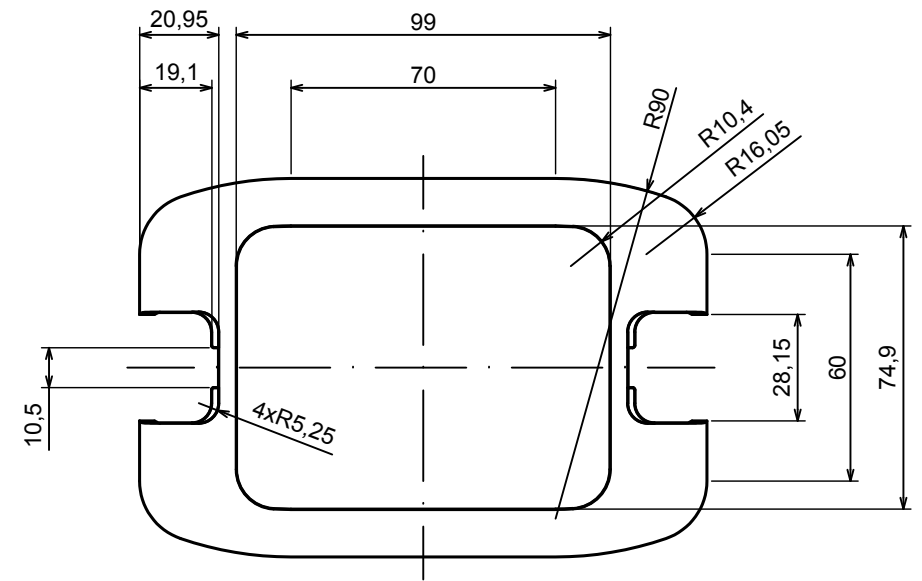

A-A

A

A

All rights reserved. Copyright Kradox 2022		
Product model	Enclosure ZM150.100.33 - Assembly	
Format: A3	Material: ABS	
Scale 1:1	Tolerance: +/- 0,3	

All rights reserved. Copyright Kradox 2022		
Product model	Enclosure ZM150.100.33 - Base	
Format: A3	Material: ABS	
Scale 1:2	Tolerance: +/- 0,3	

A-A

All rights reserved. Copyright Kradox 2022

Product model Enclosure ZM150.100.33 - Cover

Format: A3 Material: ABS

Scale 1:2 Tolerance: +/- 0,3

All rights reserved. Copyright Kradex 2022

Product model	Enclosure ZM150.100.33 - Partition Plate
---------------	--

Format: A3	Material: ABS
------------	---------------

Scale 2:1	Tolerance: +/- 0,3
-----------	--------------------

All rights reserved. Copyright Kradex 2022

Product model: Enclosure ZM150.100.33 - Cap

Format: A3 Material: ABS