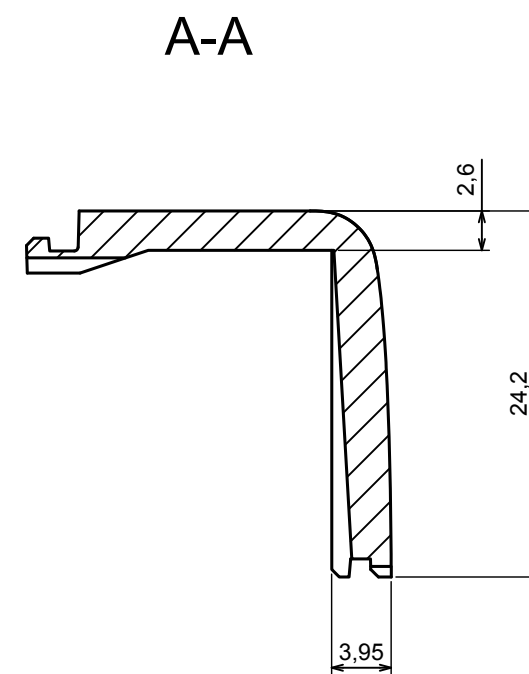

A-A

A

A

All rights reserved. Copyright Kradox 2022		
Product model	Enclosure ZM150.100.33 - Assembly	
Format: A3	Material: ABS	
Scale 1:1	Tolerance: +/- 0,3	

All rights reserved. Copyright Kradox 2022		
Product model	Enclosure ZM150.100.33 - Base	
Format: A3	Material: ABS	
Scale 1:2	Tolerance: +/- 0,3	

A-A

All rights reserved. Copyright Kradox 2022

Product model Enclosure ZM150.100.33 - Cover

Format: A3 Material: ABS

Scale 1:2 Tolerance: +/- 0,3

All rights reserved. Copyright Kradex 2022

Product model	Enclosure ZM150.100.33 - Partition Plate
---------------	--

Format: A3	Material: ABS
------------	---------------

Scale 2:1	Tolerance: +/- 0,3
-----------	--------------------

All rights reserved. Copyright Kradex 2022

Product model: Enclosure ZM150.100.33 - Cap

Format: A3 Material: ABS