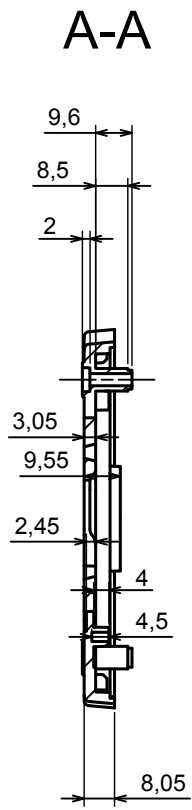

A-A

A

A

All rights reserved. Copyright Kradox 2022		
Product model	Enclosure ZM150.100.33 - Assembly	
Format: A3	Material: ABS	
Scale 1:1	Tolerance: +/- 0,3	

All rights reserved. Copyright Kradox 2022		
Product model	Enclosure ZM150.100.33 - Base	
Format: A3	Material: ABS	
Scale 1:2	Tolerance: +/- 0,3	

A-A

All rights reserved. Copyright Kradox 2022

Product model Enclosure ZM150.100.33 - Cover

Format: A3 Material: ABS

Scale 1:2 Tolerance: +/- 0,3

All rights reserved. Copyright Kradex 2022

Product model	Enclosure ZM150.100.33 - Partition Plate
---------------	--

Format: A3	Material: ABS
------------	---------------

Scale 2:1	Tolerance: +/- 0,3
-----------	--------------------

All rights reserved. Copyright Kradex 2022

Product model: Enclosure ZM150.100.33 - Cap

Format: A3 Material: ABS