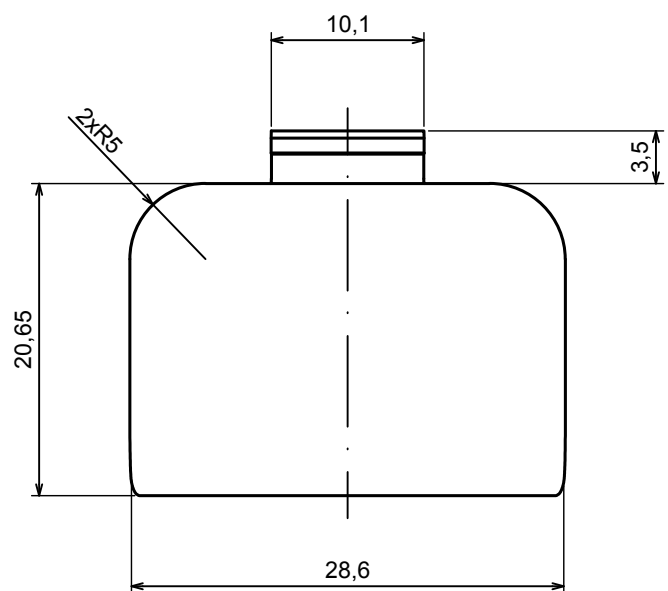

A-A

A

A

All rights reserved. Copyright Kradox 2022		
Product model	Enclosure ZM150.100.33 - Assembly	
Format: A3	Material: ABS	
Scale 1:1	Tolerance: +/- 0,3	

All rights reserved. Copyright Kradox 2022		
Product model	Enclosure ZM150.100.33 - Base	
Format: A3	Material: ABS	
Scale 1:2	Tolerance: +/- 0,3	

A-A

All rights reserved. Copyright Kradox 2022

Product model Enclosure ZM150.100.33 - Cover

Format: A3 Material: ABS

Scale 1:2 Tolerance: +/- 0,3

All rights reserved. Copyright Kradex 2022

Product model	Enclosure ZM150.100.33 - Partition Plate
---------------	--

Format: A3	Material: ABS
------------	---------------

Scale 2:1	Tolerance: +/- 0,3
-----------	--------------------

All rights reserved. Copyright Kradex 2022

Product model: Enclosure ZM150.100.33 - Cap

Format: A3 Material: ABS