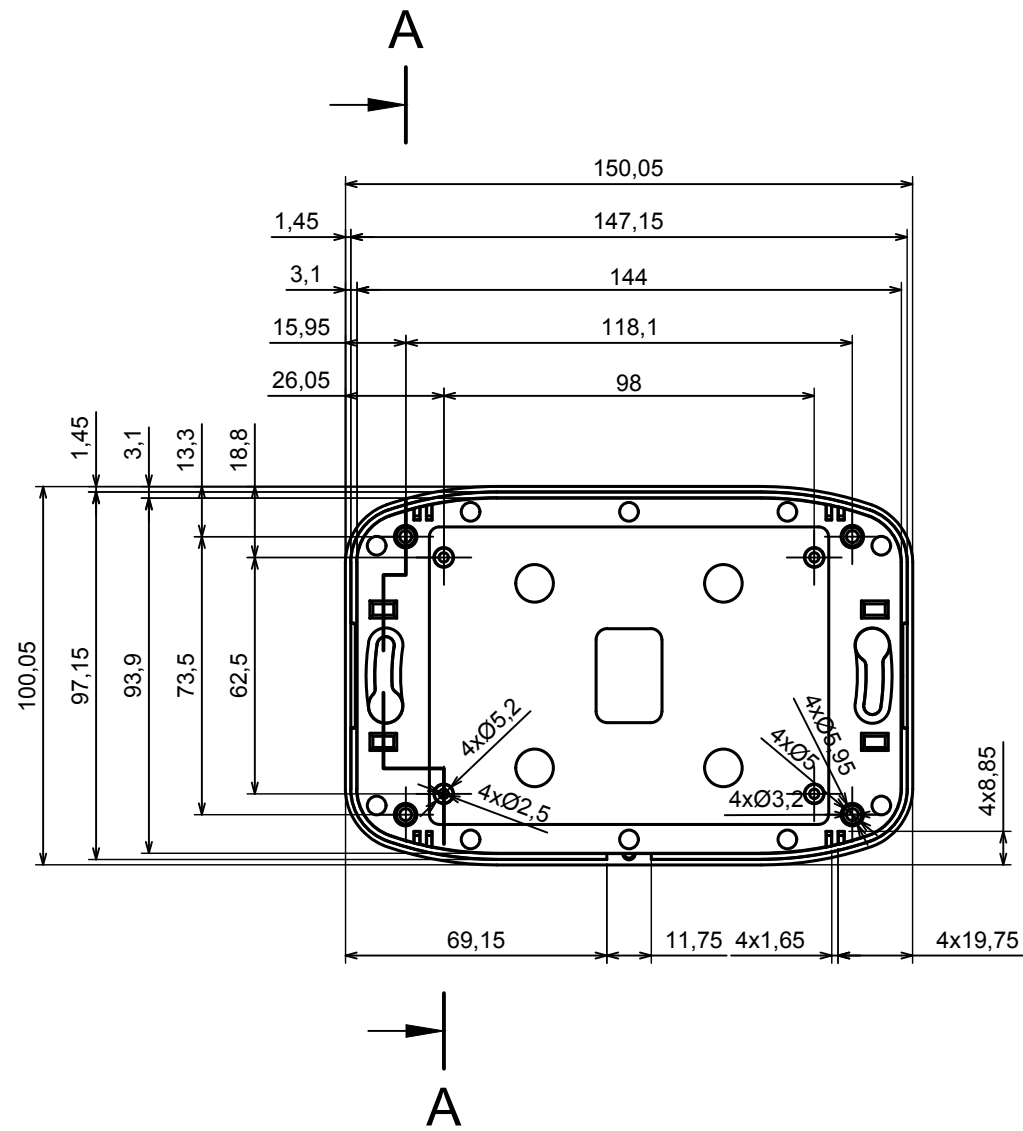

A-A

A

A

All rights reserved. Copyright Kradox 2022		
Product model	Enclosure ZM150.100.33 - Assembly	
Format: A3	Material: ABS	
Scale 1:1	Tolerance: +/- 0,3	

All rights reserved. Copyright Kradox 2022		
Product model	Enclosure ZM150.100.33 - Base	
Format: A3	Material: ABS	
Scale 1:2	Tolerance: +/- 0,3	

A-A

All rights reserved. Copyright Kradox 2022

Product model Enclosure ZM150.100.33 - Cover

Format: A3 Material: ABS

Scale 1:2 Tolerance: +/- 0,3

All rights reserved. Copyright Kradex 2022

Product model	Enclosure ZM150.100.33 - Partition Plate
---------------	--

Format: A3	Material: ABS
------------	---------------

Scale 2:1	Tolerance: +/- 0,3
-----------	--------------------

All rights reserved. Copyright Kradex 2022

Product model: Enclosure ZM150.100.33 - Cap

Format: A3 Material: ABS