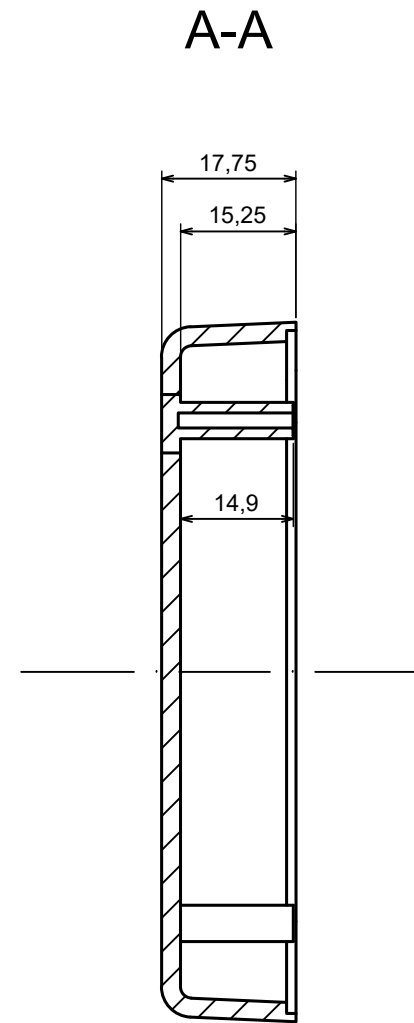

All rights reserved, Copyright Kradox 2023		
Product model	Enclosure ZM92.57.25 - Assembly	
Format: A3	Material: PC, ABS	
Scale 1:1	Tolerance: +/- 0.5	

A |

A |

A-A

All rights reserved, Copyright Kradox 2023

Product model Enclosure ZM92.57.25 - Base

Format: A3 Material: ABS

Scale 1:1 Tolerance: +/- 0.5

All rights reserved, Copyright Kradox 2023		
Product model	Enclosure ZM92.57.25 - Cover	
Format: A3	Material: ABS	
Scale 1:1	Tolerance: +/- 0.5	