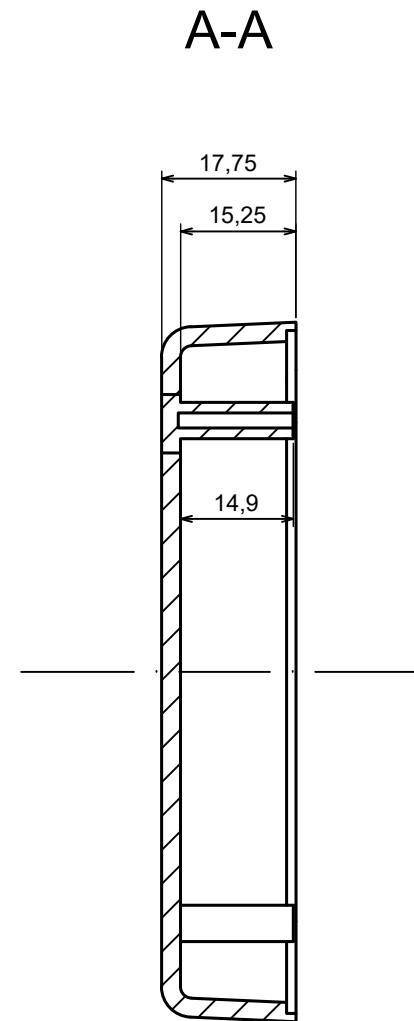

All rights reserved, Copyright Kradox 2023		
Product model	Enclosure ZM92.57.25 - Assembly	
Format: A3	Material: PC, ABS	
Scale 1:1	Tolerance: +/- 0.5	

A |

A |

A-A

All rights reserved, Copyright Kradox 2023

Product model Enclosure ZM92.57.25 - Base

Format: A3 Material: ABS

Scale 1:1 Tolerance: +/- 0.5

All rights reserved, Copyright Kradox 2023		
Product model	Enclosure ZM92.57.25 - Cover	
Format: A3	Material: ABS	
Scale 1:1	Tolerance: +/- 0.5	