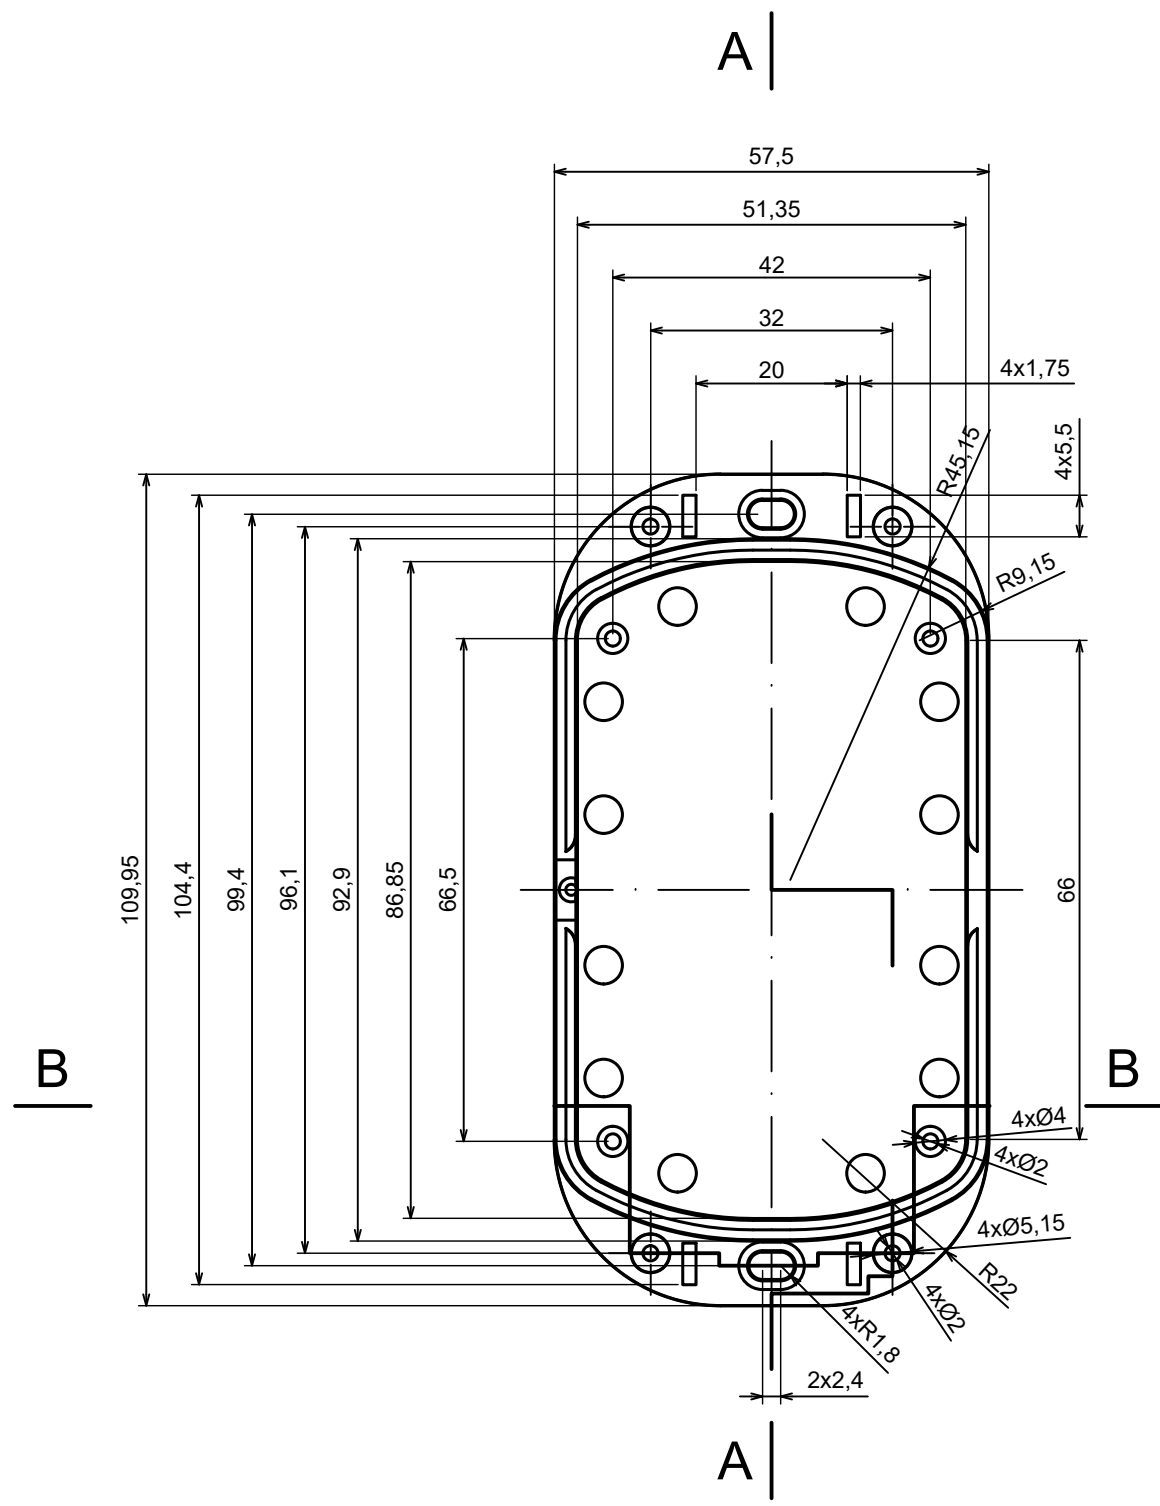

All rights reserved, Copyright Kradox 2023

Product model	Enclosure ZM92.57.25U - Assembly
---------------	----------------------------------

Format: A3	Material: PC, ABS
------------	-------------------

Scale 1:1	Tolerance: +/- 0.5
-----------	--------------------

All rights reserved, Copyright Kradox 2023		
Product model	Enclosure ZM92.57.25U - Base	
Format: A3	Material: ABS	
Scale 1:1	Tolerance: +/- 0.5	

All rights reserved, Copyright Kradex 2023		
Product model	Enclosure ZM92.57.25U - Cover	
Format: A3	Material: ABS	
Scale 1:1	Tolerance: +/- 0.5	

All rights reserved, Copyright Kradex 2023		
Product model	Enclosure ZM92.57.25U - Cap	
Format: A3	Material: ABS	
Scale 1:1	Tolerance: +/- 0.5	