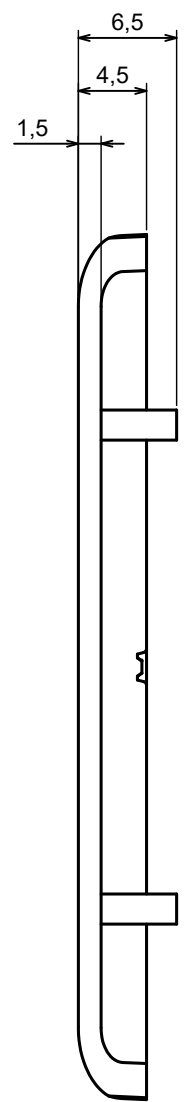

All rights reserved, Copyright Kradox 2023

Product model	Enclosure ZM92.57.25U - Assembly
---------------	----------------------------------

Format: A3	Material: PC, ABS
------------	-------------------

Scale 1:1	Tolerance: +/- 0.5
-----------	--------------------

All rights reserved, Copyright Kradox 2023		
Product model	Enclosure ZM92.57.25U - Base	
Format: A3	Material: ABS	
Scale 1:1	Tolerance: +/- 0.5	

All rights reserved, Copyright Kradex 2023		
Product model	Enclosure ZM92.57.25U - Cover	
Format: A3	Material: ABS	
Scale 1:1	Tolerance: +/- 0.5	

All rights reserved, Copyright Kradex 2023		
Product model	Enclosure ZM92.57.25U - Cap	
Format: A3	Material: ABS	
Scale 1:1	Tolerance: +/- 0.5	