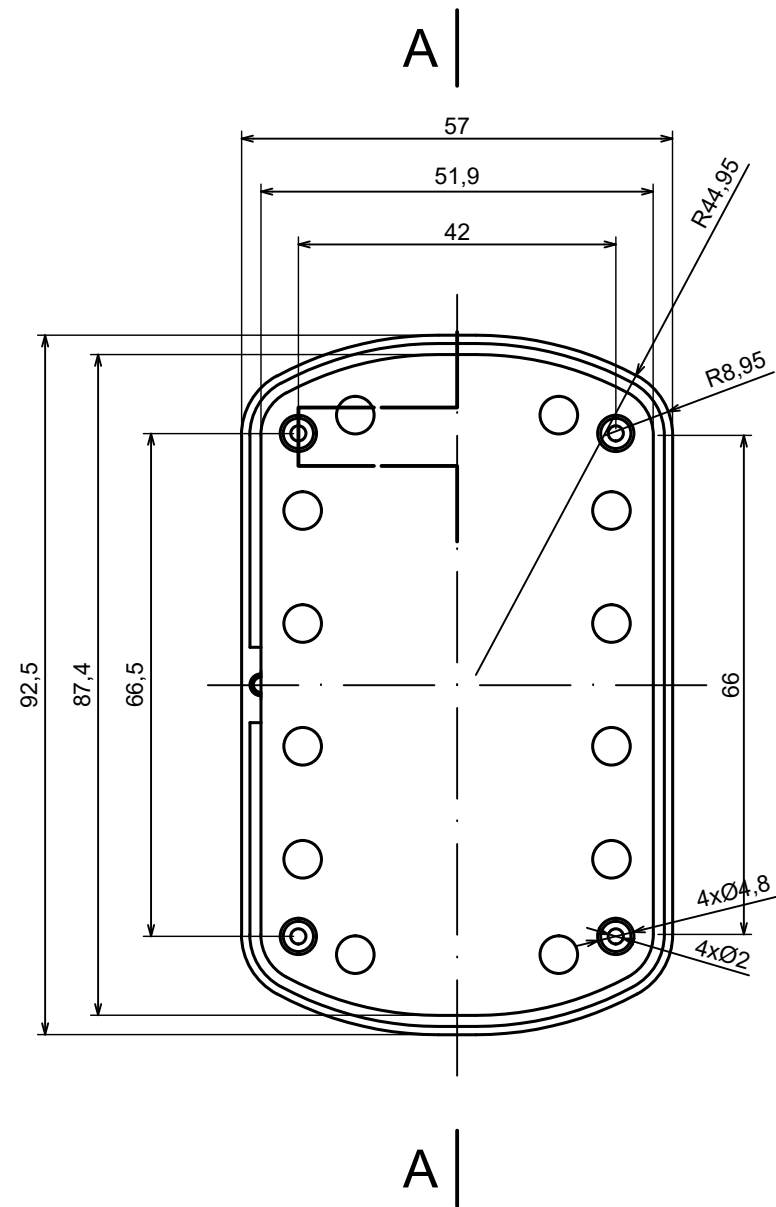

All rights reserved, Copyright Kradox 2023

Product model	Enclosure ZM92.57.25U - Assembly
---------------	----------------------------------

Format: A3	Material: PC, ABS
------------	-------------------

Scale 1:1	Tolerance: +/- 0.5
-----------	--------------------

All rights reserved, Copyright Kradox 2023		
Product model	Enclosure ZM92.57.25U - Base	
Format: A3	Material: ABS	
Scale 1:1	Tolerance: +/- 0.5	

All rights reserved, Copyright Kradex 2023		
Product model	Enclosure ZM92.57.25U - Cover	
Format: A3	Material: ABS	
Scale 1:1	Tolerance: +/- 0.5	

All rights reserved, Copyright Kradex 2023		
Product model	Enclosure ZM92.57.25U - Cap	
Format: A3	Material: ABS	
Scale 1:1	Tolerance: +/- 0.5	