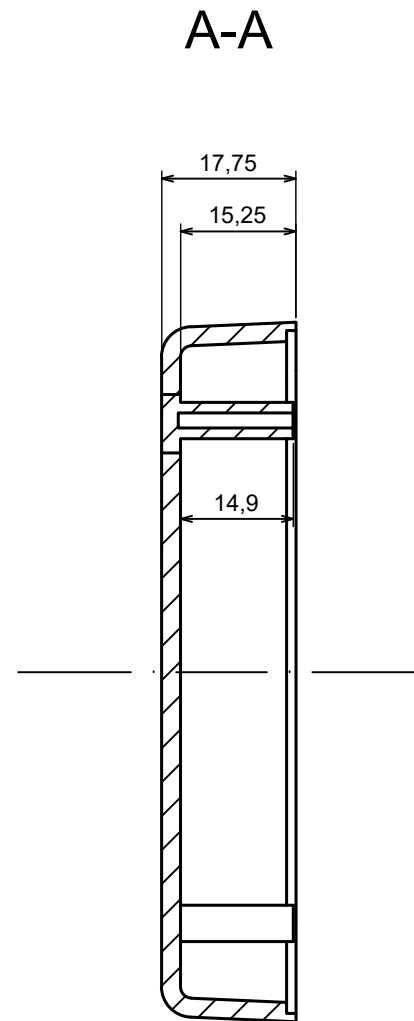

All rights reserved, Copyright Kradox 2023

Product model	Enclosure ZM92.57.25U - Assembly
---------------	----------------------------------

Format: A3	Material: PC, ABS
------------	-------------------

Scale 1:1	Tolerance: +/- 0.5
-----------	--------------------

All rights reserved, Copyright Kradox 2023		
Product model	Enclosure ZM92.57.25U - Base	
Format: A3	Material: ABS	
Scale 1:1	Tolerance: +/- 0.5	

All rights reserved, Copyright Kradex 2023		
Product model	Enclosure ZM92.57.25U - Cover	
Format: A3	Material: ABS	
Scale 1:1	Tolerance: +/- 0.5	

All rights reserved, Copyright Kradex 2023		
Product model	Enclosure ZM92.57.25U - Cap	
Format: A3	Material: ABS	
Scale 1:1	Tolerance: +/- 0.5	