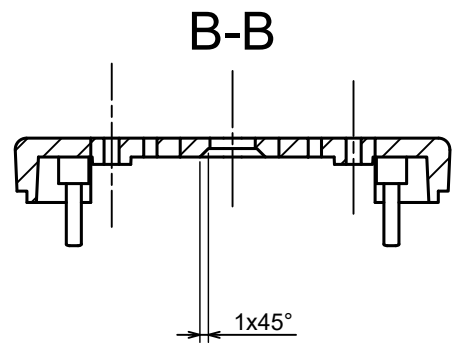

All rights reserved, Copyright Kradox 2023

Product model	Enclosure ZM92.57.25U - Assembly
---------------	----------------------------------

Format: A3	Material: PC, ABS
------------	-------------------

Scale 1:1	Tolerance: +/- 0.5
-----------	--------------------

All rights reserved, Copyright Kradox 2023		
Product model	Enclosure ZM92.57.25U - Base	
Format: A3	Material: ABS	
Scale 1:1	Tolerance: +/- 0.5	

All rights reserved, Copyright Kradex 2023		
Product model	Enclosure ZM92.57.25U - Cover	
Format: A3	Material: ABS	
Scale 1:1	Tolerance: +/- 0.5	

All rights reserved, Copyright Kradex 2023		
Product model	Enclosure ZM92.57.25U - Cap	
Format: A3	Material: ABS	
Scale 1:1	Tolerance: +/- 0.5	