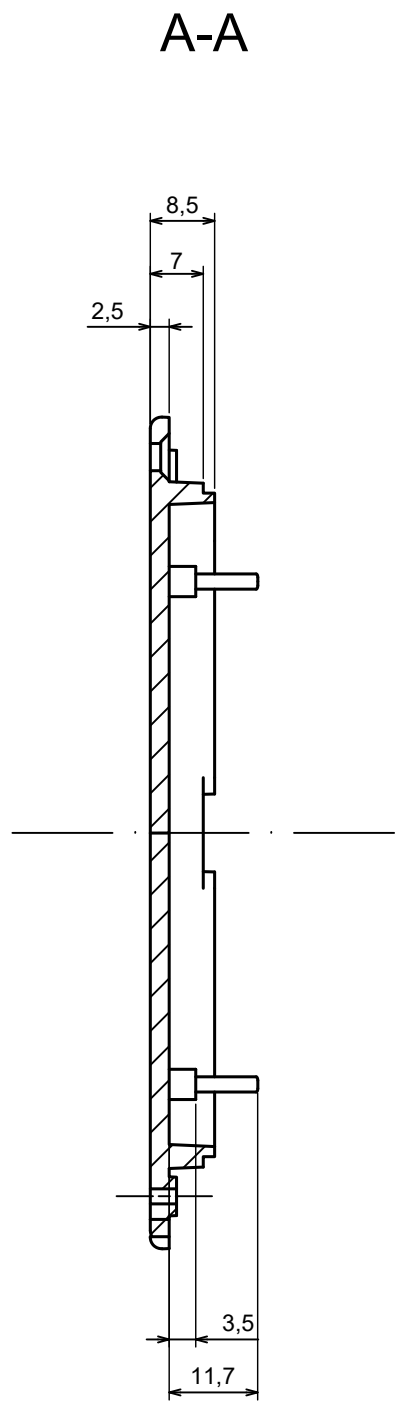

All rights reserved, Copyright Kradox 2023

Product model	Enclosure ZM92.57.25U - Assembly
---------------	----------------------------------

Format: A3	Material: PC, ABS
------------	-------------------

Scale 1:1	Tolerance: +/- 0.5
-----------	--------------------

All rights reserved, Copyright Kradox 2023		
Product model	Enclosure ZM92.57.25U - Base	
Format: A3	Material: ABS	
Scale 1:1	Tolerance: +/- 0.5	

All rights reserved, Copyright Kradex 2023		
Product model	Enclosure ZM92.57.25U - Cover	
Format: A3	Material: ABS	
Scale 1:1	Tolerance: +/- 0.5	

All rights reserved, Copyright Kradex 2023		
Product model	Enclosure ZM92.57.25U - Cap	
Format: A3	Material: ABS	
Scale 1:1	Tolerance: +/- 0.5	