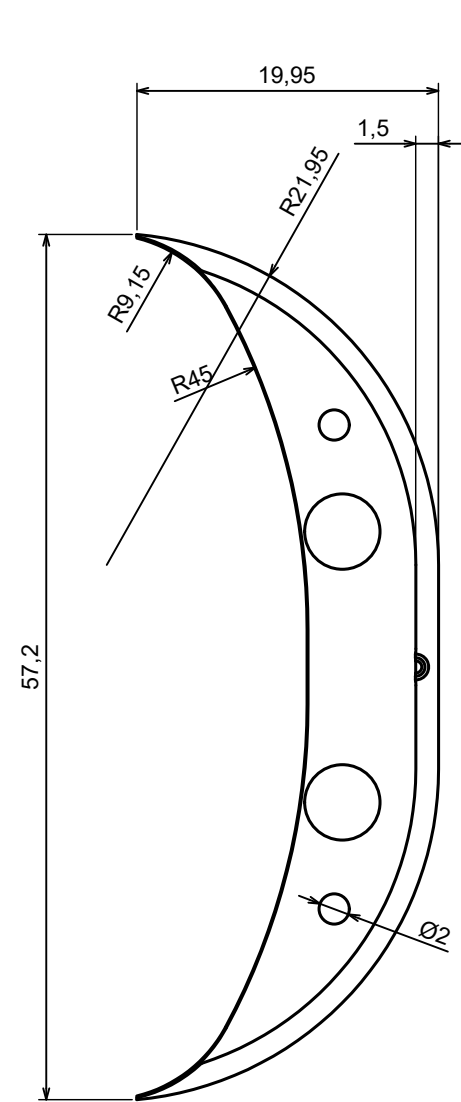

All rights reserved, Copyright Kradox 2023

Product model	Enclosure ZM92.57.25U - Assembly
---------------	----------------------------------

Format: A3	Material: PC, ABS
------------	-------------------

Scale 1:1	Tolerance: +/- 0.5
-----------	--------------------

All rights reserved, Copyright Kradox 2023		
Product model	Enclosure ZM92.57.25U - Base	
Format: A3	Material: ABS	
Scale 1:1	Tolerance: +/- 0.5	

All rights reserved, Copyright Kradex 2023		
Product model	Enclosure ZM92.57.25U - Cover	
Format: A3	Material: ABS	
Scale 1:1	Tolerance: +/- 0.5	

All rights reserved, Copyright Kradex 2023		
Product model	Enclosure ZM92.57.25U - Cap	
Format: A3	Material: ABS	
Scale 1:1	Tolerance: +/- 0.5	