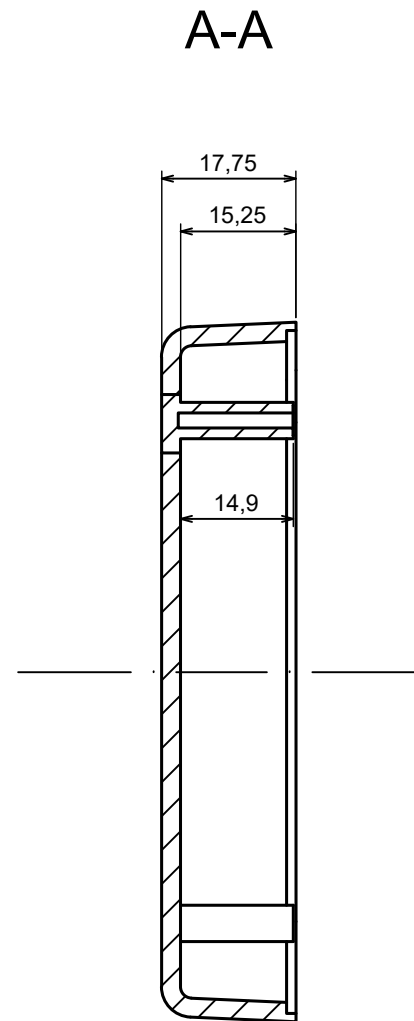

All rights reserved, Copyright Kradox 2023		
Product model	Enclosure ZM92.57.25U - Assembly	
Format: A3	Material: PC, ABS	
Scale 1:1	Tolerance: +/- 0.5	

All rights reserved, Copyright Kradox 2023		
Product model	Enclosure ZM92.57.25U - Base	
Format: A3	Material: ABS	
Scale 1:1	Tolerance: +/- 0.5	

All rights reserved, Copyright Kradex 2023		
Product model	Enclosure ZM92.57.25U - Cover	
Format: A3	Material: ABS	
Scale 1:1	Tolerance: +/- 0.5	

All rights reserved, Copyright Kradox 2023		
Product model	Enclosure ZM92.57.25U - Cap	
Format: A3	Material: ABS	
Scale 1:1	Tolerance: +/- 0.5	