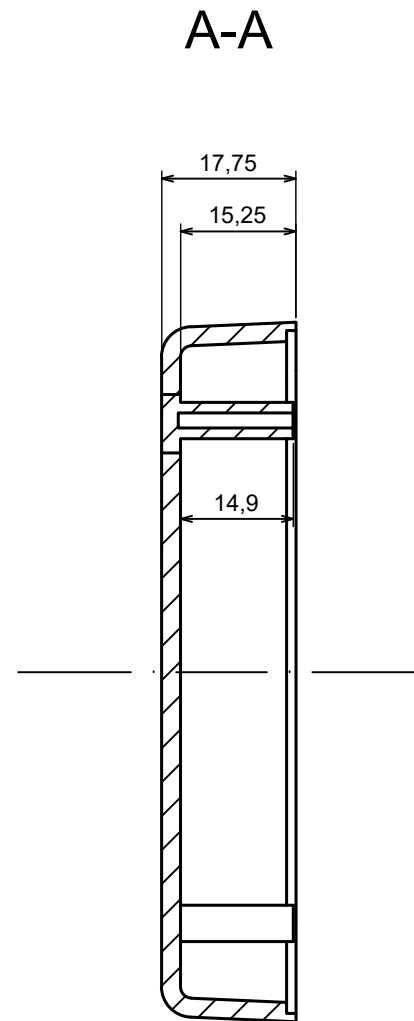

All rights reserved, Copyright Kradox 2023		
Product model	Enclosure ZM92.57.25U - Assembly	
Format: A3	Material: PC, ABS	
Scale 1:1	Tolerance: +/- 0.5	

All rights reserved, Copyright Kradex 2023		
Product model	Enclosure ZM92.57.25U - Base	
Format: A3	Material: ABS	
Scale 1:1	Tolerance: +/- 0.5	

All rights reserved, Copyright Kradox 2023		
Product model	Enclosure ZM92.57.25U - Cover	
Format: A3	Material: ABS	
Scale 1:1	Tolerance: +/- 0.5	

All rights reserved, Copyright Kradox 2023		
Product model	Enclosure ZM92.57.25U - Cap	
Format: A3	Material: ABS	
Scale 1:1	Tolerance: +/- 0.5	