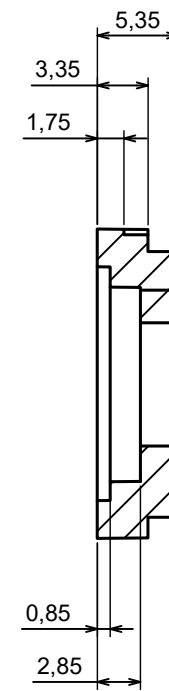

A |

All rights reserved, Copyright Kradox 2023		
Product model	ZOBD CAP fi5 - Assembly	
Format: A3	Material: ABS	
Scale 2:1	Tolerance: +/- 0.5	

A |

A |

A-A

All rights reserved, Copyright Kradex 2023		
Product model	ZOBD CAP fi5	
Format: A3	Material: ABS	
Scale 2:1	Tolerance: +/- 0.5	

All rights reserved, Copyright Kradox 2023

Product model ZOB D BendProtector fi5

Format: A3 Material: ABS

Scale 2:1 Tolerance: +/- 0.5

X-ON Electronics

Largest Supplier of Electrical and Electronic Components