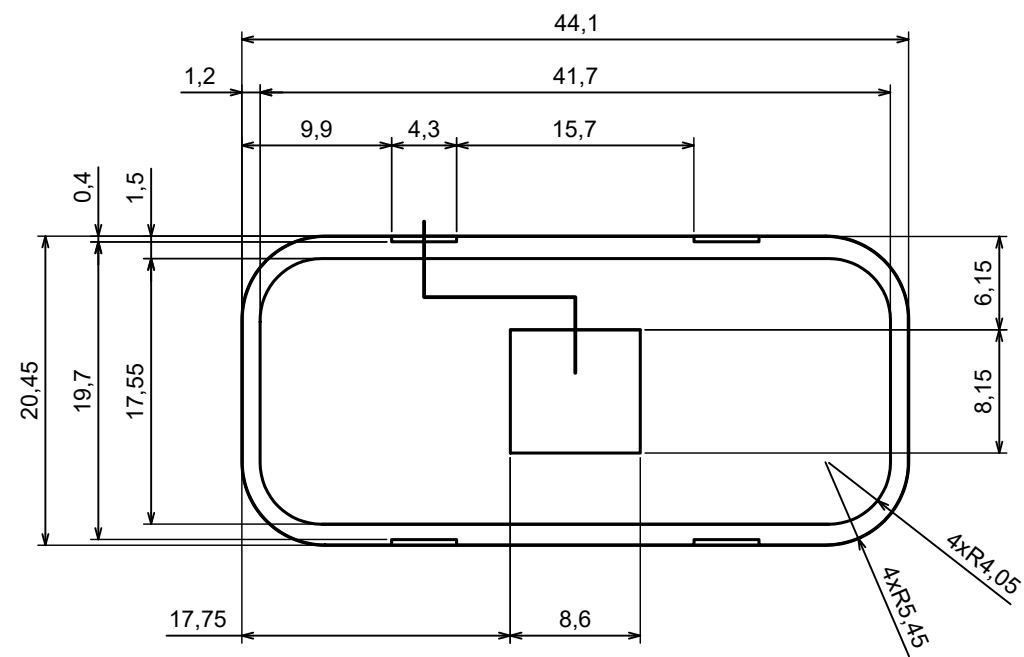

A |

All rights reserved, Copyright Kradox 2023		
Product model	ZOBD CAP fi5 - Assembly	
Format: A3	Material: ABS	
Scale 2:1	Tolerance: +/- 0.5	

A |

A |

A-A

All rights reserved, Copyright Kradex 2023		
Product model	ZOBD CAP fi5	
Format: A3	Material: ABS	
Scale 2:1	Tolerance: +/- 0.5	

All rights reserved, Copyright Kradox 2023

Product model ZOB D BendProtector fi5

Format: A3 Material: ABS

Scale 2:1 Tolerance: +/- 0.5

X-ON Electronics

Largest Supplier of Electrical and Electronic Components