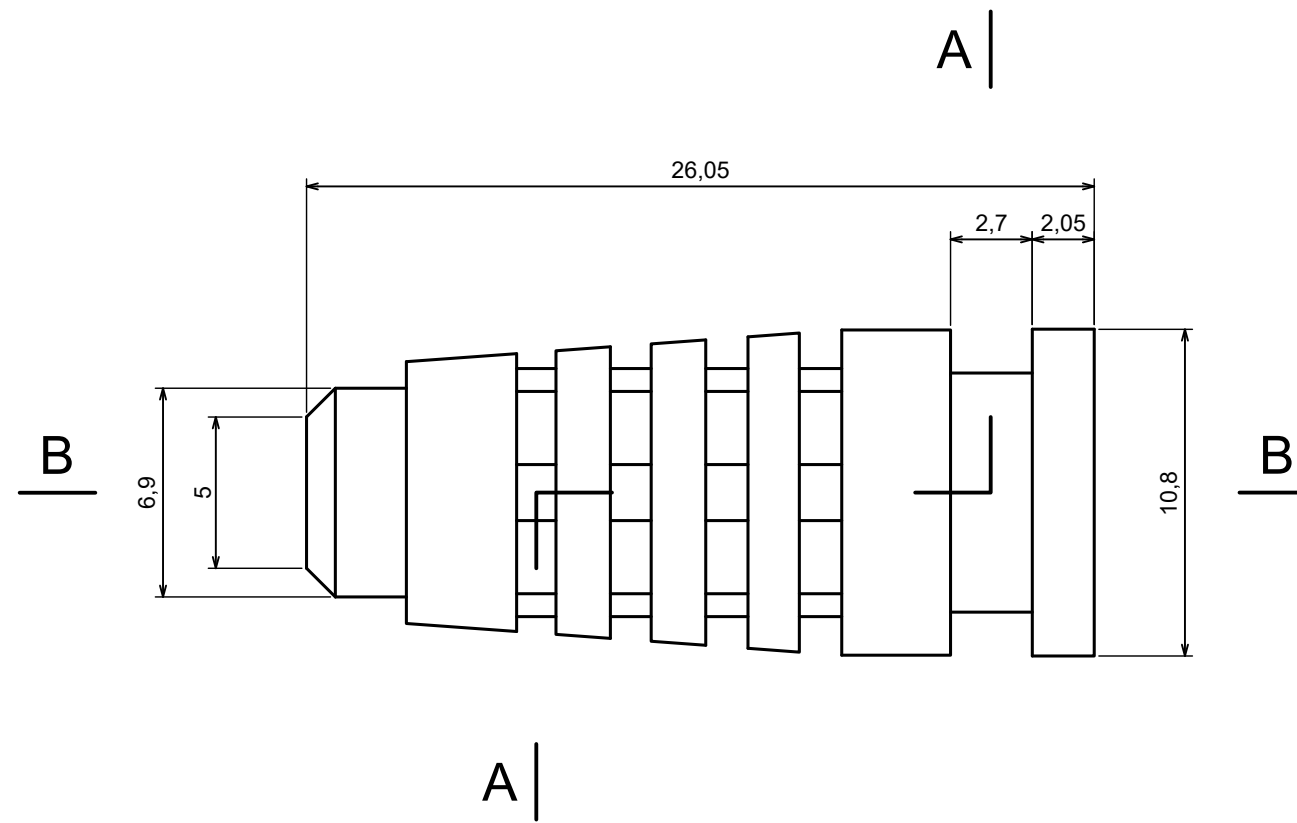

A |

All rights reserved, Copyright Kradox 2023		
Product model	ZOBD CAP fi5 - Assembly	
Format: A3	Material: ABS	
Scale 2:1	Tolerance: +/- 0.5	

A |

A |

A-A

All rights reserved, Copyright Kradex 2023		
Product model	ZOBD CAP fi5	
Format: A3	Material: ABS	
Scale 2:1	Tolerance: +/- 0.5	

All rights reserved, Copyright Kradox 2023

Product model ZOB D BendProtector fi5

Format: A3 Material: ABS

Scale 2:1 Tolerance: +/- 0.5

X-ON Electronics

Largest Supplier of Electrical and Electronic Components