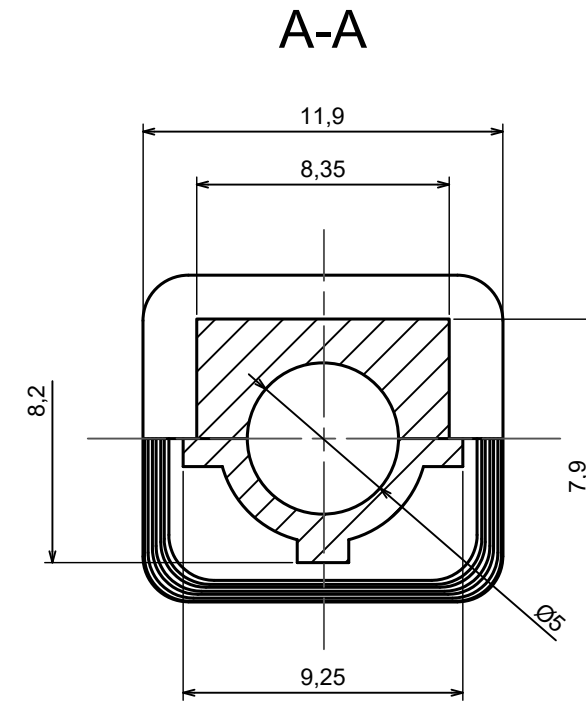

A |

All rights reserved, Copyright Kradox 2023		
Product model	ZOBD CAP fi5 - Assembly	
Format: A3	Material: ABS	
Scale 2:1	Tolerance: +/- 0.5	

A |

A |

A-A

All rights reserved, Copyright Kradex 2023		
Product model	ZOBD CAP fi5	
Format: A3	Material: ABS	
Scale 2:1	Tolerance: +/- 0.5	

All rights reserved, Copyright Kradox 2023

Product model ZOB D BendProtector fi5

Format: A3 Material: ABS

Scale 2:1 Tolerance: +/- 0.5

X-ON Electronics

Largest Supplier of Electrical and Electronic Components