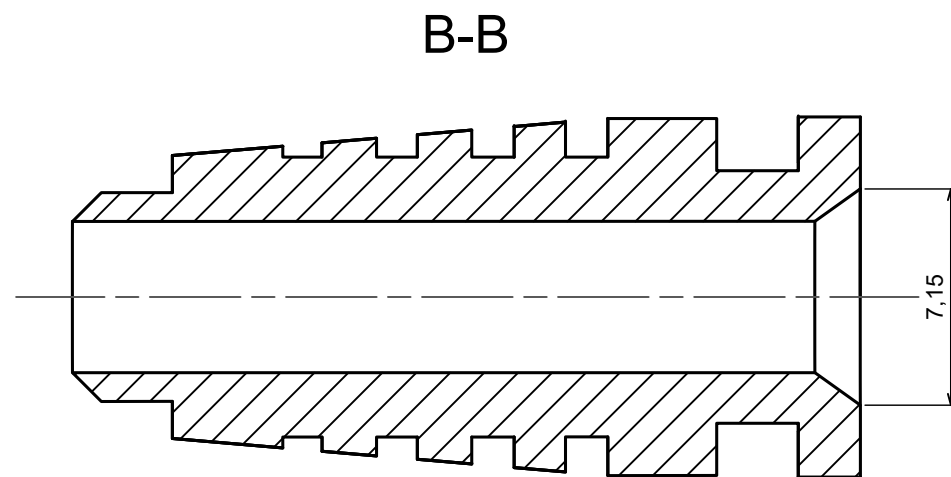

A |

All rights reserved, Copyright Kradox 2023		
Product model	ZOBD CAP fi5 - Assembly	
Format: A3	Material: ABS	
Scale 2:1	Tolerance: +/- 0.5	

A |

A |

A-A

All rights reserved, Copyright Kradex 2023		
Product model	ZOBD CAP fi5	
Format: A3	Material: ABS	
Scale 2:1	Tolerance: +/- 0.5	

All rights reserved, Copyright Kradox 2023

Product model ZOB D BendProtector fi5

Format: A3 Material: ABS

Scale 2:1 Tolerance: +/- 0.5

X-ON Electronics

Largest Supplier of Electrical and Electronic Components