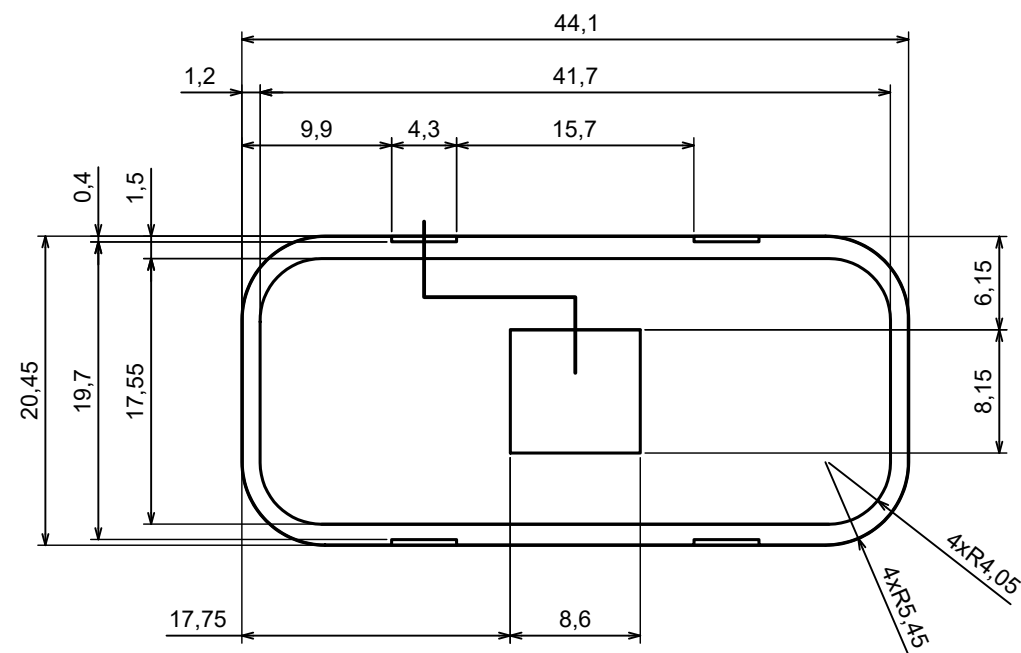

A |

All rights reserved, Copyright Kradox 2023

Product model ZOB CAP f15 - Assembly

Format: A3 Material: ABS

Scale 2:1 Tolerance: +/- 0.5

A |

A |

A-A

All rights reserved, Copyright Kradex 2023		
Product model	ZOBD CAP fi5	
Format: A3	Material: ABS	
Scale 2:1	Tolerance: +/- 0.5	

All rights reserved, Copyright Kradex 2023		
Product model	ZOBD BendProtector fi5	
Format: A3	Material: ABS	
Scale 2:1	Tolerance: +/- 0.5	