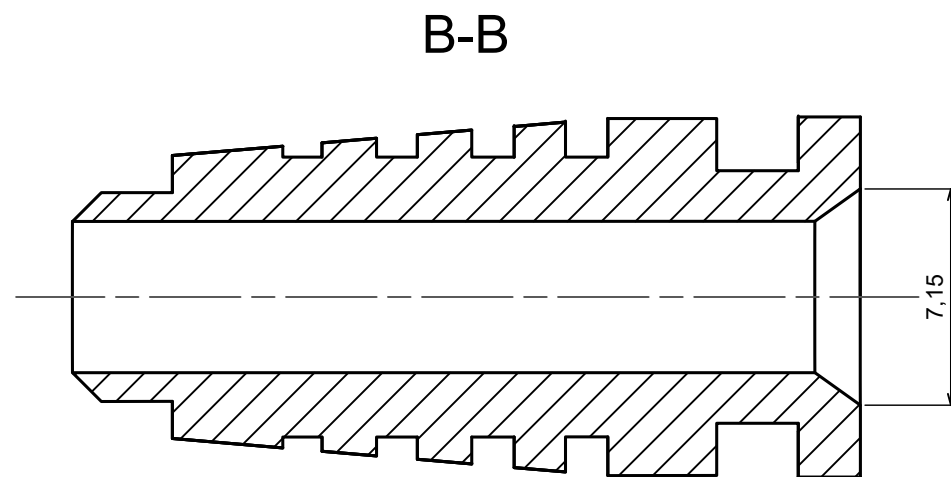

A |

All rights reserved, Copyright Kradox 2023

Product model ZOB CAP f15 - Assembly

Format: A3 Material: ABS

Scale 2:1 Tolerance: +/- 0.5

A |

A |

A-A

All rights reserved, Copyright Kradex 2023		
Product model	ZOBD CAP fi5	
Format: A3	Material: ABS	
Scale 2:1	Tolerance: +/- 0.5	

All rights reserved, Copyright Kradex 2023		
Product model	ZOBD BendProtector fi5	
Format: A3	Material: ABS	
Scale 2:1	Tolerance: +/- 0.5	