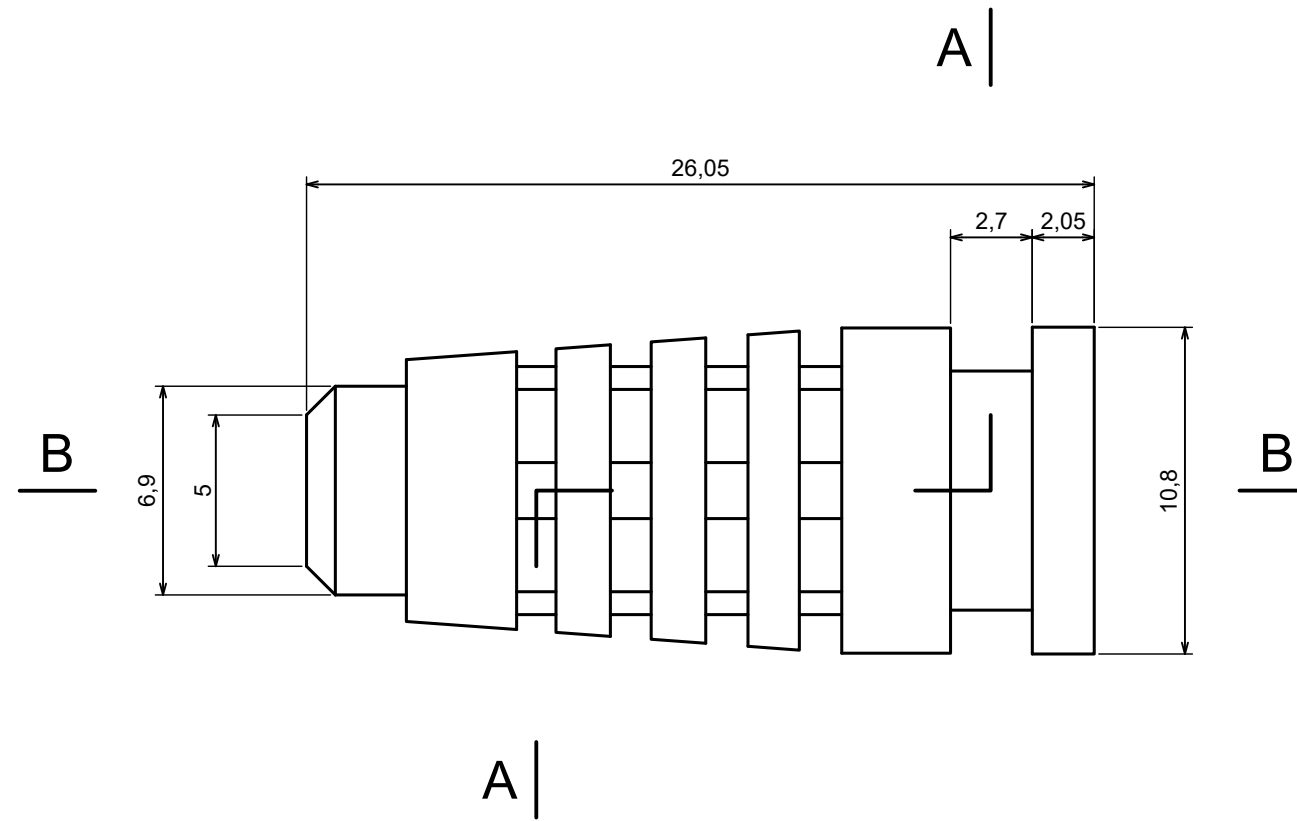

A |

All rights reserved, Copyright Kradox 2023

Product model ZOB CAP f15 - Assembly

Format: A3 Material: ABS

Scale 2:1 Tolerance: +/- 0.5

A |

A |

A-A

All rights reserved, Copyright Kradex 2023		
Product model	ZOBD CAP fi5	
Format: A3	Material: ABS	
Scale 2:1	Tolerance: +/- 0.5	

All rights reserved, Copyright Kradex 2023		
Product model	ZOBD BendProtector fi5	
Format: A3	Material: ABS	
Scale 2:1	Tolerance: +/- 0.5	