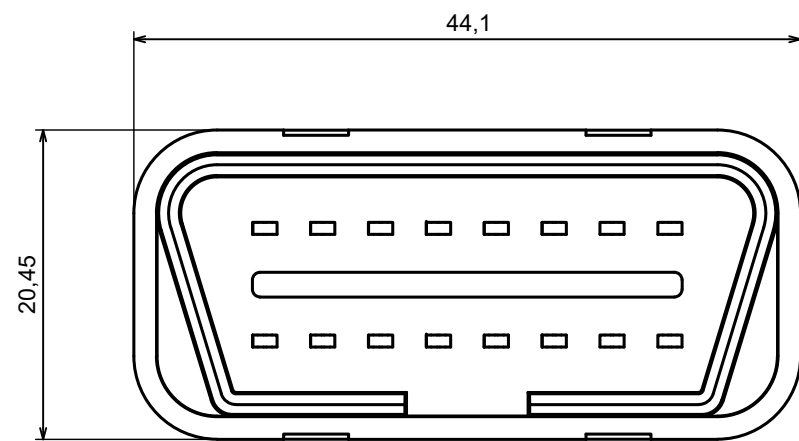

A |

A |

A-A

All rights reserved, Copyright Kradox 2023

Product model ZOB D CAP PLUG - Assembly

Format: A3 Material: ABS

Scale 2:1 Tolerance: +/- 0.5

A |

A |

A-A

All rights reserved, Copyright Kradox 2023		
Product model	ZOBD CAP PLUG CAP	
Format: A3	Material: ABS	
Scale 2:1	Tolerance: +/- 0.5	

All rights reserved, Copyright Kradox 2023		
Product model	ZOBD CAP PLUG PIN	
Format: A3	Material: b6z6	
Scale 4:1	Tolerance: +/- 0.5	