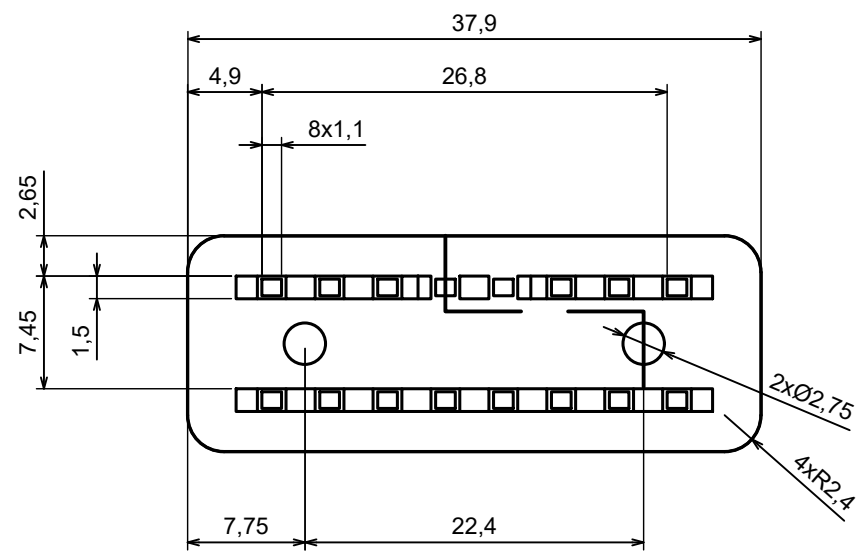

A |

A |

A-A

All rights reserved, Copyright Kradox 2023

Product model ZOB D CAP PLUG - Assembly

Format: A3 Material: ABS

Scale 2:1 Tolerance: +/- 0.5

A |

A |

A-A

All rights reserved, Copyright Kradox 2023		
Product model	ZOBD CAP PLUG CAP	
Format: A3	Material: ABS	
Scale 2:1	Tolerance: +/- 0.5	

All rights reserved, Copyright Kradox 2023		
Product model	ZOBD CAP PLUG PIN	
Format: A3	Material: b6z6	
Scale 4:1	Tolerance: +/- 0.5	