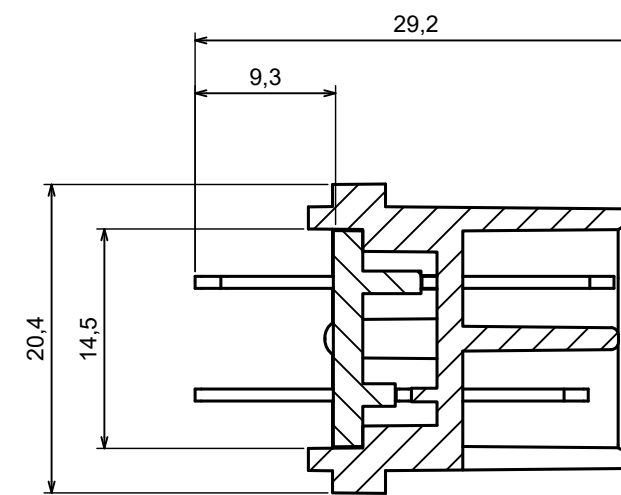

A |

A |

A-A

All rights reserved, Copyright Kradox 2023

Product model ZOB D CAP PLUG - Assembly

Format: A3 Material: ABS

Scale 2:1 Tolerance: +/- 0.5

A |

A |

A-A

All rights reserved, Copyright Kradox 2023		
Product model	ZOBD CAP PLUG CAP	
Format: A3	Material: ABS	
Scale 2:1	Tolerance: +/- 0.5	

All rights reserved, Copyright Kradox 2023		
Product model	ZOBD CAP PLUG PIN	
Format: A3	Material: b6z6	
Scale 4:1	Tolerance: +/- 0.5	