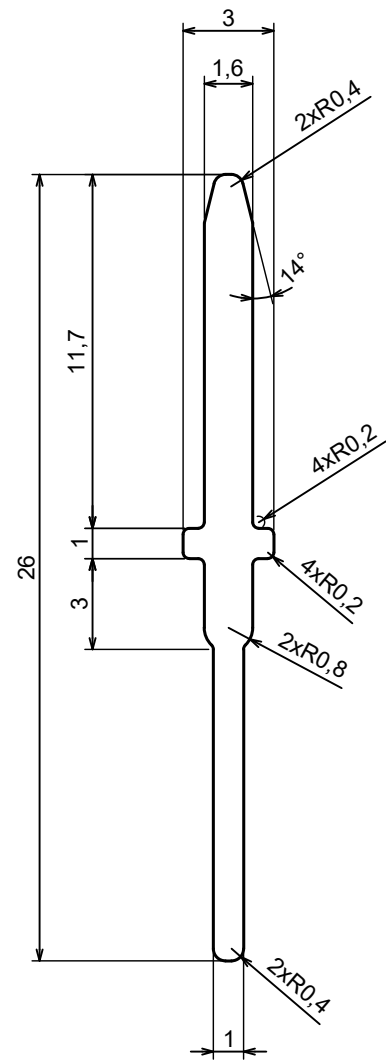

A |

A |

A-A

All rights reserved, Copyright Kradox 2023

Product model ZOB D CAP PLUG - Assembly

Format: A3 Material: ABS

Scale 2:1 Tolerance: +/- 0.5

A |

A |

A-A

All rights reserved, Copyright Kradox 2023		
Product model	ZOBD CAP PLUG CAP	
Format: A3	Material: ABS	
Scale 2:1	Tolerance: +/- 0.5	

All rights reserved, Copyright Kradox 2023		
Product model	ZOBD CAP PLUG PIN	
Format: A3	Material: b6z6	
Scale 4:1	Tolerance: +/- 0.5	