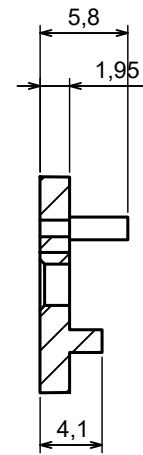

A |

A |

A-A

All rights reserved, Copyright Kradox 2023

Product model ZOB D CAP PLUG - Assembly

Format: A3 Material: ABS

Scale 2:1 Tolerance: +/- 0.5

A |

A |

A-A

All rights reserved, Copyright Kradox 2023		
Product model	ZOBD CAP PLUG CAP	
Format: A3	Material: ABS	
Scale 2:1	Tolerance: +/- 0.5	

All rights reserved, Copyright Kradox 2023		
Product model	ZOBD CAP PLUG PIN	
Format: A3	Material: b6z6	
Scale 4:1	Tolerance: +/- 0.5	