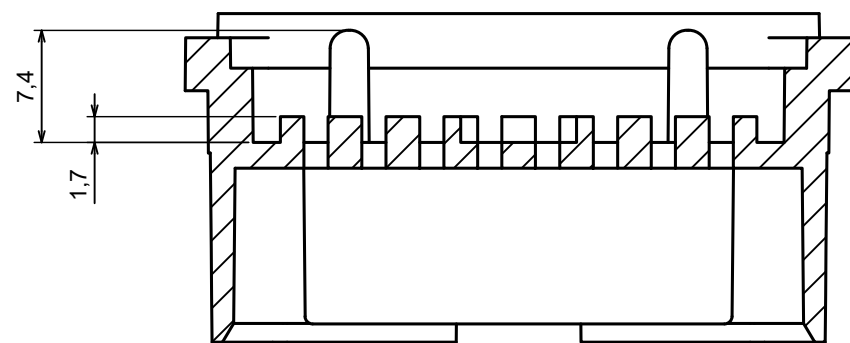

A |

A |

A-A

All rights reserved, Copyright Kradox 2023		
Product model	ZOBD CAP PLUG - Assembly	
Format: A3	Material: ABS	
Scale 2:1	Tolerance: +/- 0.5	

A |

A-A

A |
B-B

All rights reserved, Copyright Kradex 2023

Product model ZOBD CAP PLUG

Format: A3 Material: ABS

Scale 2:1 Tolerance: +/- 0.5

A |

A |

A-A

All rights reserved, Copyright Kradox 2023		
Product model	ZOBD CAP PLUG CAP	
Format: A3	Material: ABS	
Scale 2:1	Tolerance: +/- 0.5	

All rights reserved, Copyright Kradox 2023		
Product model	ZOBD CAP PLUG PIN	
Format: A3	Material: b6z6	
Scale 4:1	Tolerance: +/- 0.5	

X-ON Electronics

Largest Supplier of Electrical and Electronic Components