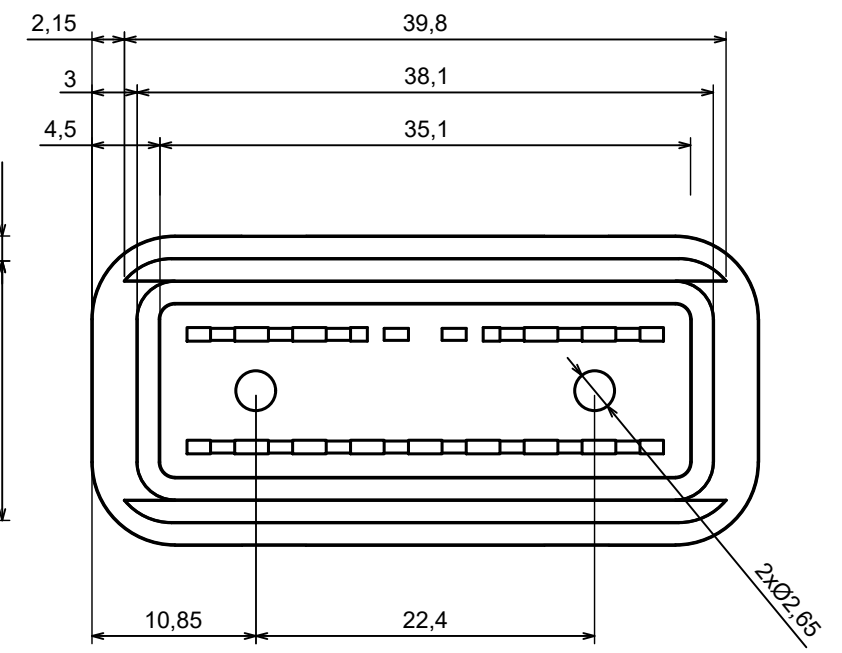

A |

A |

A-A

All rights reserved, Copyright Kradox 2023		
Product model	ZOBD CAP PLUG - Assembly	
Format: A3	Material: ABS	
Scale 2:1	Tolerance: +/- 0.5	

A |

A-A

A |
B-B

All rights reserved, Copyright Kradex 2023

Product model ZOBD CAP PLUG

Format: A3 Material: ABS

Scale 2:1 Tolerance: +/- 0.5

A |

A |

A-A

All rights reserved, Copyright Kradox 2023		
Product model	ZOBD CAP PLUG CAP	
Format: A3	Material: ABS	
Scale 2:1	Tolerance: +/- 0.5	

All rights reserved, Copyright Kradox 2023		
Product model	ZOBD CAP PLUG PIN	
Format: A3	Material: b6z6	
Scale 4:1	Tolerance: +/- 0.5	

X-ON Electronics

Largest Supplier of Electrical and Electronic Components