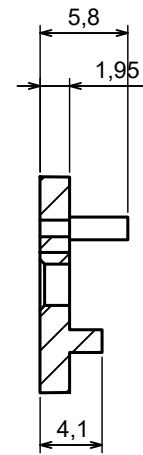

A |

A |

A-A

All rights reserved, Copyright Kradox 2023		
Product model	ZOBD CAP PLUG - Assembly	
Format: A3	Material: ABS	
Scale 2:1	Tolerance: +/- 0.5	

A |

A-A

A |
B-B

All rights reserved, Copyright Kradex 2023

Product model ZOBD CAP PLUG

Format: A3 Material: ABS

Scale 2:1 Tolerance: +/- 0.5

A |

A |

A-A

All rights reserved, Copyright Kradox 2023		
Product model	ZOBD CAP PLUG CAP	
Format: A3	Material: ABS	
Scale 2:1	Tolerance: +/- 0.5	

All rights reserved, Copyright Kradox 2023		
Product model	ZOBD CAP PLUG PIN	
Format: A3	Material: b6z6	
Scale 4:1	Tolerance: +/- 0.5	

X-ON Electronics

Largest Supplier of Electrical and Electronic Components