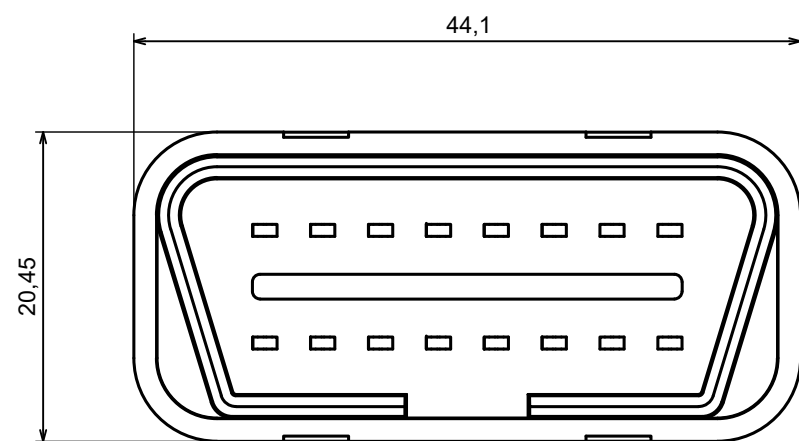

A |

A |

A-A

All rights reserved, Copyright Kradox 2023		
Product model	ZOBD CAP PLUG - Assembly	
Format: A3	Material: ABS	
Scale 2:1	Tolerance: +/- 0.5	

A |

A-A

A |
B-B

All rights reserved, Copyright Kradex 2023

Product model ZOBD CAP PLUG

Format: A3 Material: ABS

Scale 2:1 Tolerance: +/- 0.5

A |

A |

A-A

All rights reserved, Copyright Kradox 2023		
Product model	ZOBD CAP PLUG CAP	
Format: A3	Material: ABS	
Scale 2:1	Tolerance: +/- 0.5	

All rights reserved, Copyright Kradox 2023		
Product model	ZOBD CAP PLUG PIN	
Format: A3	Material: b6z6	
Scale 4:1	Tolerance: +/- 0.5	

X-ON Electronics

Largest Supplier of Electrical and Electronic Components