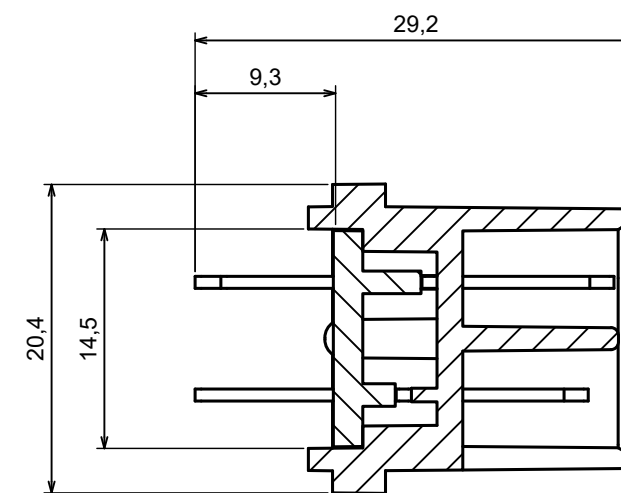

A |

A |

A-A

All rights reserved, Copyright Kradox 2023		
Product model	ZOBD CAP PLUG - Assembly	
Format: A3	Material: ABS	
Scale 2:1	Tolerance: +/- 0.5	

A |

A-A

A |
B-B

All rights reserved, Copyright Kradex 2023

Product model ZOBD CAP PLUG

Format: A3 Material: ABS

Scale 2:1 Tolerance: +/- 0.5

A |

A |

A-A

All rights reserved, Copyright Kradox 2023		
Product model	ZOBD CAP PLUG CAP	
Format: A3	Material: ABS	
Scale 2:1	Tolerance: +/- 0.5	

All rights reserved, Copyright Kradox 2023		
Product model	ZOBD CAP PLUG PIN	
Format: A3	Material: b6z6	
Scale 4:1	Tolerance: +/- 0.5	

X-ON Electronics

Largest Supplier of Electrical and Electronic Components