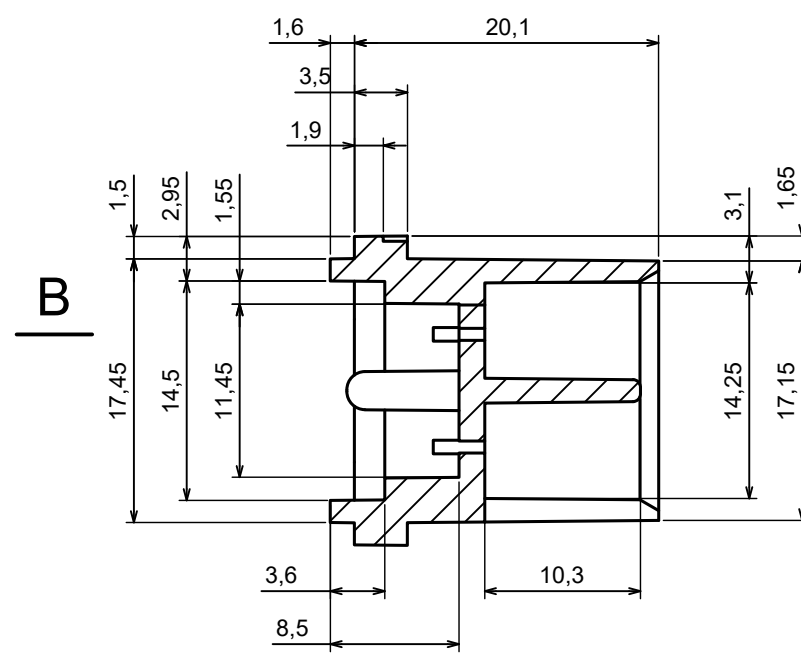

A |

A |

A-A

All rights reserved, Copyright Kradox 2023		
Product model	ZOBD CAP PLUG - Assembly	
Format: A3	Material: ABS	
Scale 2:1	Tolerance: +/- 0.5	

A |

A-A

A |
B-B

All rights reserved, Copyright Kradex 2023

Product model ZOBD CAP PLUG

Format: A3 Material: ABS

Scale 2:1 Tolerance: +/- 0.5

A |

A |

A-A

All rights reserved, Copyright Kradox 2023		
Product model	ZOBD CAP PLUG CAP	
Format: A3	Material: ABS	
Scale 2:1	Tolerance: +/- 0.5	

All rights reserved, Copyright Kradox 2023		
Product model	ZOBD CAP PLUG PIN	
Format: A3	Material: b6z6	
Scale 4:1	Tolerance: +/- 0.5	

X-ON Electronics

Largest Supplier of Electrical and Electronic Components