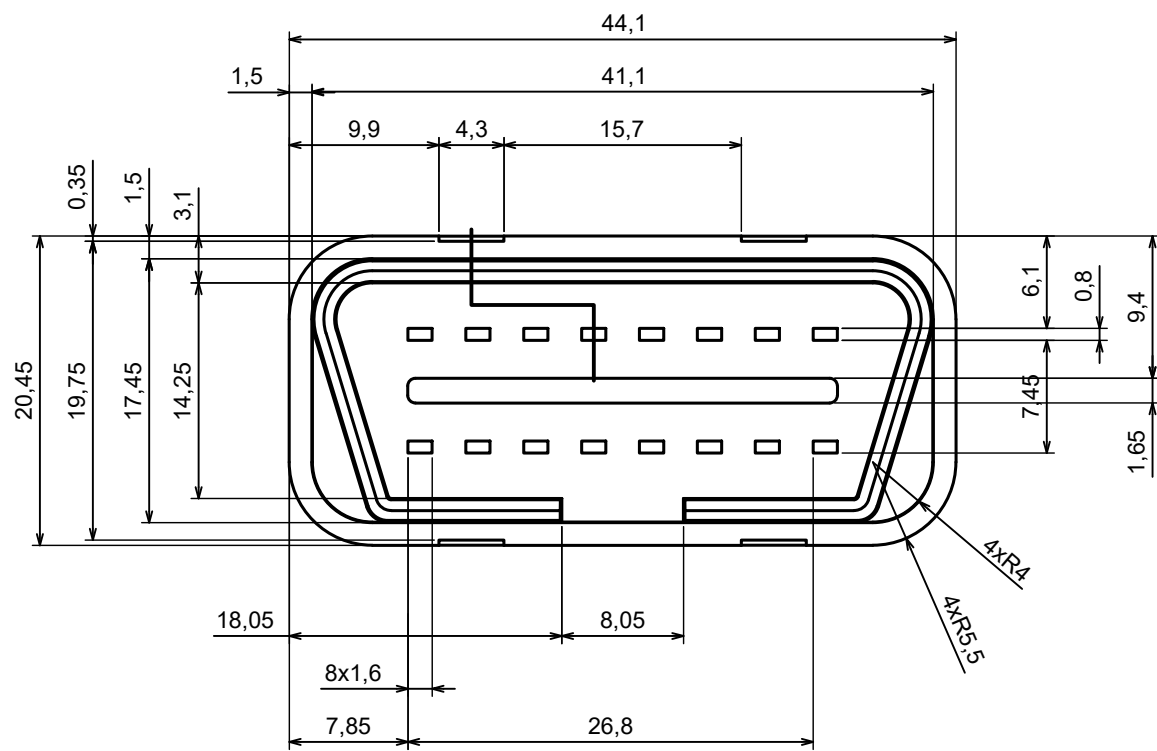

A |

A |

A-A

All rights reserved, Copyright Kradox 2023		
Product model	ZOBD CAP PLUG - Assembly	
Format: A3	Material: ABS	
Scale 2:1	Tolerance: +/- 0.5	

A |

A-A

A |
B-B

All rights reserved, Copyright Kradex 2023

Product model ZOBD CAP PLUG

Format: A3 Material: ABS

Scale 2:1 Tolerance: +/- 0.5

A |

A |

A-A

All rights reserved, Copyright Kradox 2023		
Product model	ZOBD CAP PLUG CAP	
Format: A3	Material: ABS	
Scale 2:1	Tolerance: +/- 0.5	

All rights reserved, Copyright Kradox 2023		
Product model	ZOBD CAP PLUG PIN	
Format: A3	Material: b6z6	
Scale 4:1	Tolerance: +/- 0.5	

X-ON Electronics

Largest Supplier of Electrical and Electronic Components