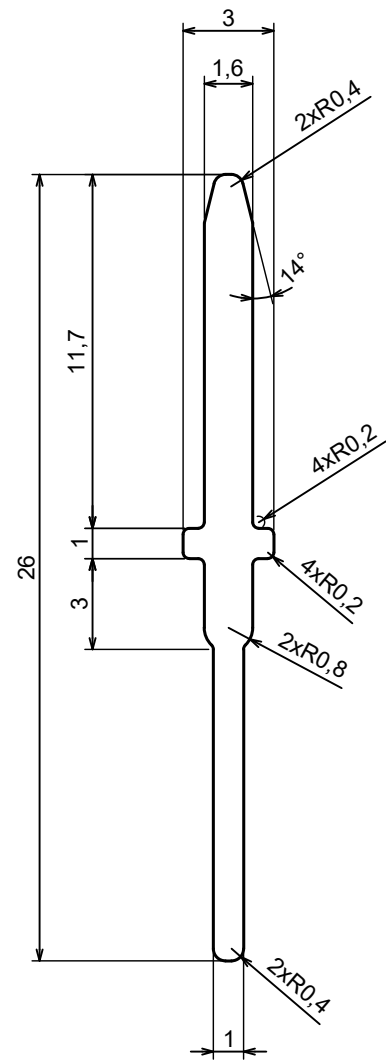

A |

A |

A-A

All rights reserved, Copyright Kradox 2023		
Product model	ZOBD CAP PLUG - Assembly	
Format: A3	Material: ABS	
Scale 2:1	Tolerance: +/- 0.5	

A |

A-A

A |
B-B

All rights reserved, Copyright Kradex 2023

Product model ZOBD CAP PLUG

Format: A3 Material: ABS

Scale 2:1 Tolerance: +/- 0.5

A |

A |

A-A

All rights reserved, Copyright Kradox 2023		
Product model	ZOBD CAP PLUG CAP	
Format: A3	Material: ABS	
Scale 2:1	Tolerance: +/- 0.5	

All rights reserved, Copyright Kradox 2023		
Product model	ZOBD CAP PLUG PIN	
Format: A3	Material: b6z6	
Scale 4:1	Tolerance: +/- 0.5	

X-ON Electronics

Largest Supplier of Electrical and Electronic Components