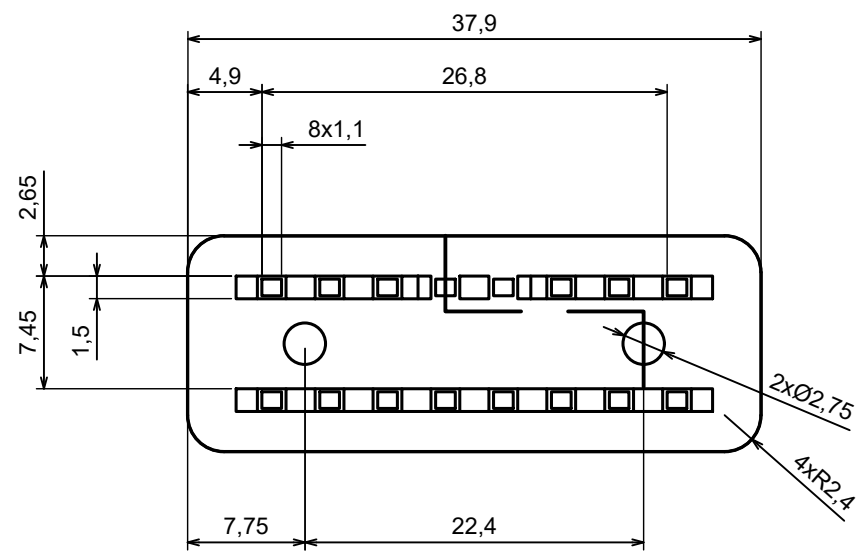

A |

A |

A-A

All rights reserved, Copyright Kradox 2023		
Product model	ZOBD CAP PLUG - Assembly	
Format: A3	Material: ABS	
Scale 2:1	Tolerance: +/- 0.5	

A |

A-A

A |
B-B

All rights reserved, Copyright Kradex 2023

Product model ZOBD CAP PLUG

Format: A3 Material: ABS

Scale 2:1 Tolerance: +/- 0.5

A |

A |

A-A

All rights reserved, Copyright Kradox 2023		
Product model	ZOBD CAP PLUG CAP	
Format: A3	Material: ABS	
Scale 2:1	Tolerance: +/- 0.5	

All rights reserved, Copyright Kradox 2023		
Product model	ZOBD CAP PLUG PIN	
Format: A3	Material: b6z6	
Scale 4:1	Tolerance: +/- 0.5	

X-ON Electronics

Largest Supplier of Electrical and Electronic Components