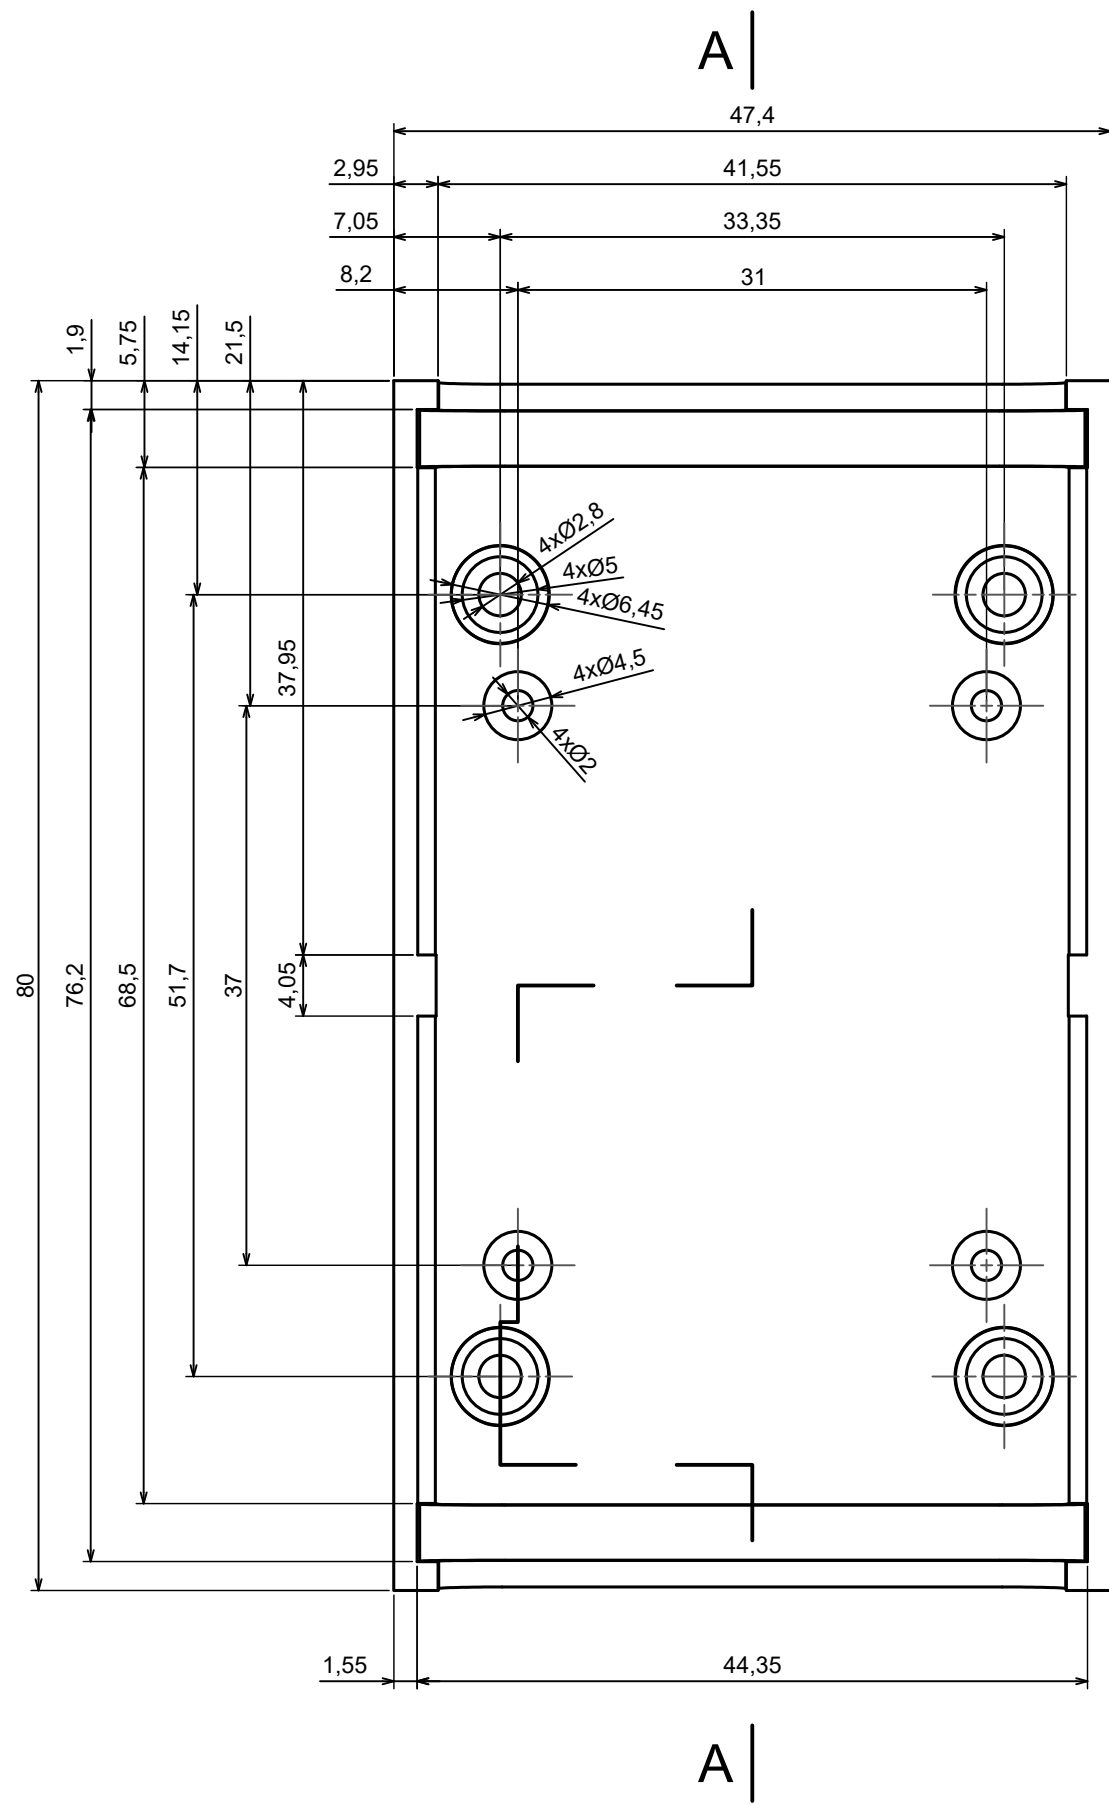

A |

A |

A-A

All rights reserved, Copyright Kradox 2023		
Product model	ZOBD - Assembly	
Format: A3	Material: ABS	
Scale 2:1	Tolerance: +/- 0.5	

All rights reserved, Copyright Kradox 2023

Product model ZOBD - Base

Format: A3 Material: ABS

Scale 2:1 Tolerance: +/- 0.5

All rights reserved, Copyright Kradox 2023		
Product model	ZOBD - Cover	
Format: A3	Material: ABS	
Scale 2:1	Tolerance: +/- 0.5	

X-ON Electronics

Largest Supplier of Electrical and Electronic Components