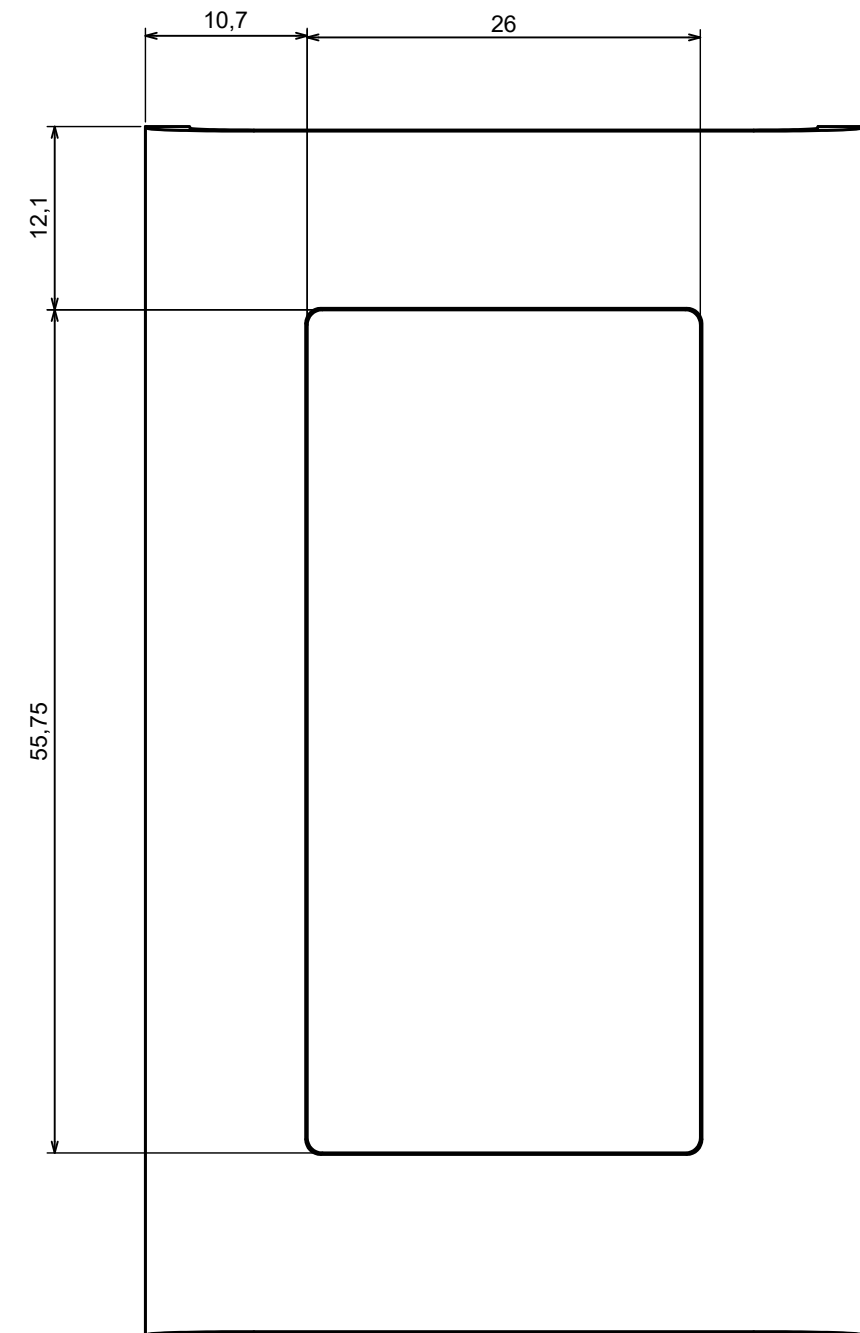

A |

A |

A-A

All rights reserved, Copyright Kradox 2023		
Product model	ZOBD - Assembly	
Format: A3	Material: ABS	
Scale 2:1	Tolerance: +/- 0.5	

All rights reserved, Copyright Kradox 2023

Product model ZOBD - Base

Format: A3 Material: ABS

Scale 2:1 Tolerance: +/- 0.5

All rights reserved, Copyright Kradox 2023		
Product model	ZOBD - Cover	
Format: A3	Material: ABS	
Scale 2:1	Tolerance: +/- 0.5	

X-ON Electronics

Largest Supplier of Electrical and Electronic Components