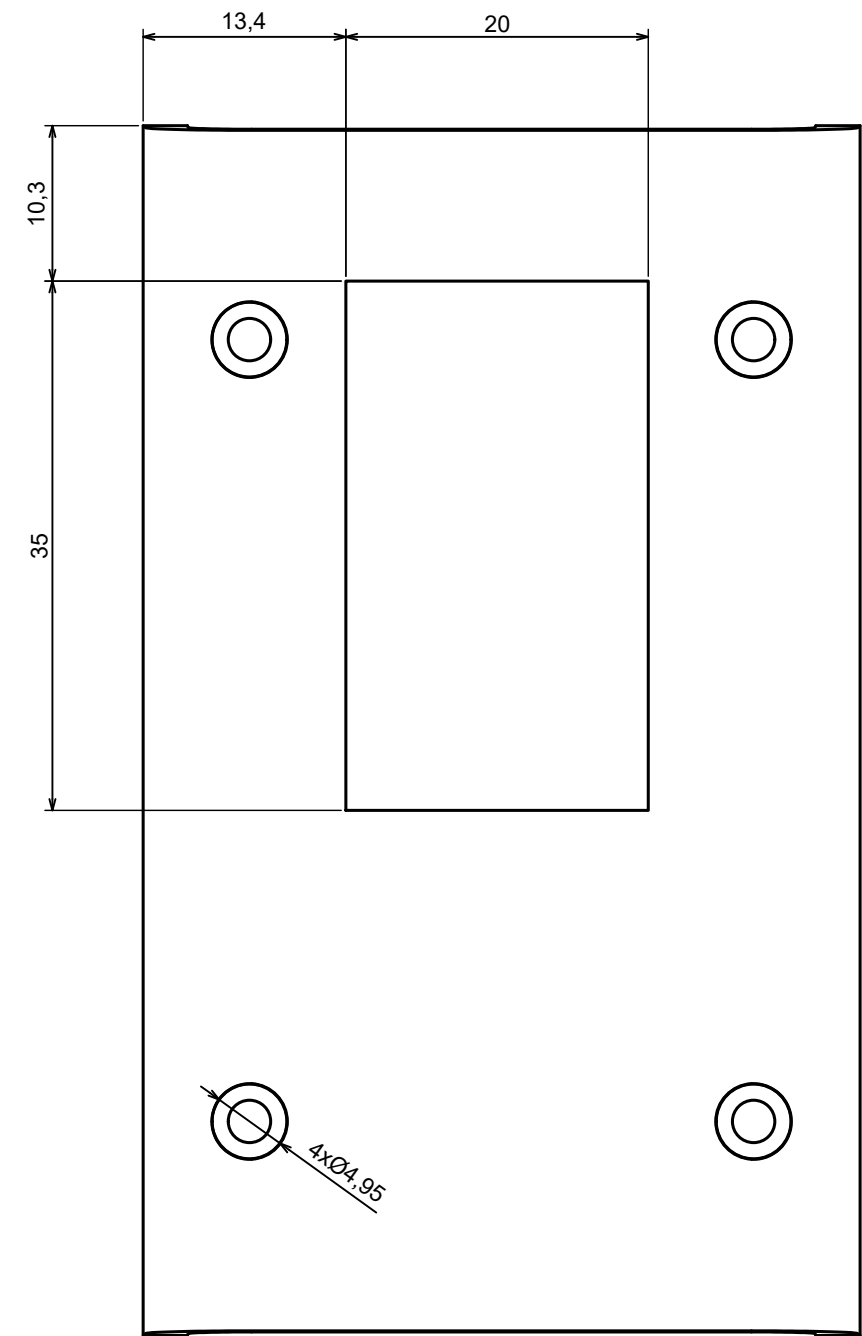

A |

A |

A-A

All rights reserved, Copyright Kradox 2023		
Product model	ZOBD - Assembly	
Format: A3	Material: ABS	
Scale 2:1	Tolerance: +/- 0.5	

All rights reserved, Copyright Kradox 2023

Product model ZOBD - Base

Format: A3 Material: ABS

Scale 2:1 Tolerance: +/- 0.5

All rights reserved, Copyright Kradox 2023		
Product model	ZOBD - Cover	
Format: A3	Material: ABS	
Scale 2:1	Tolerance: +/- 0.5	

X-ON Electronics

Largest Supplier of Electrical and Electronic Components