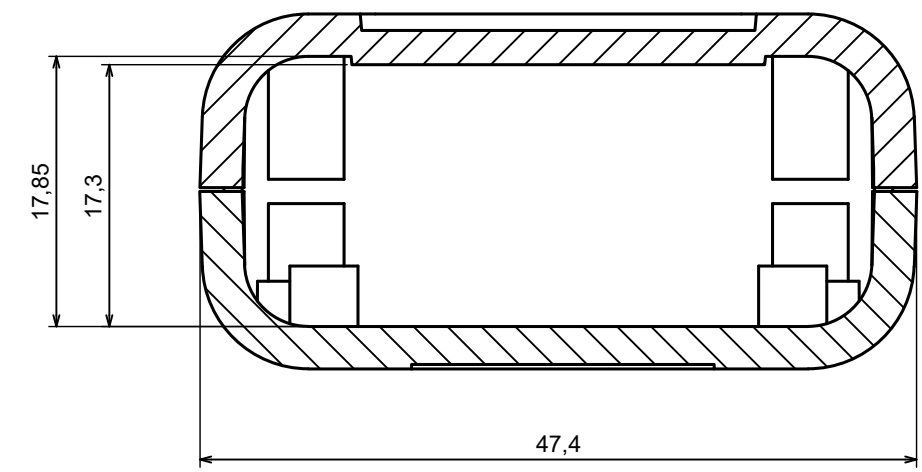

A |

A |

A-A

All rights reserved, Copyright Kradox 2023		
Product model	ZOBD - Assembly	
Format: A3	Material: ABS	
Scale 2:1	Tolerance: +/- 0.5	

All rights reserved, Copyright Kradox 2023

Product model ZOBD - Base

Format: A3 Material: ABS

Scale 2:1 Tolerance: +/- 0.5

All rights reserved, Copyright Kradox 2023		
Product model	ZOBD - Cover	
Format: A3	Material: ABS	
Scale 2:1	Tolerance: +/- 0.5	

X-ON Electronics

Largest Supplier of Electrical and Electronic Components