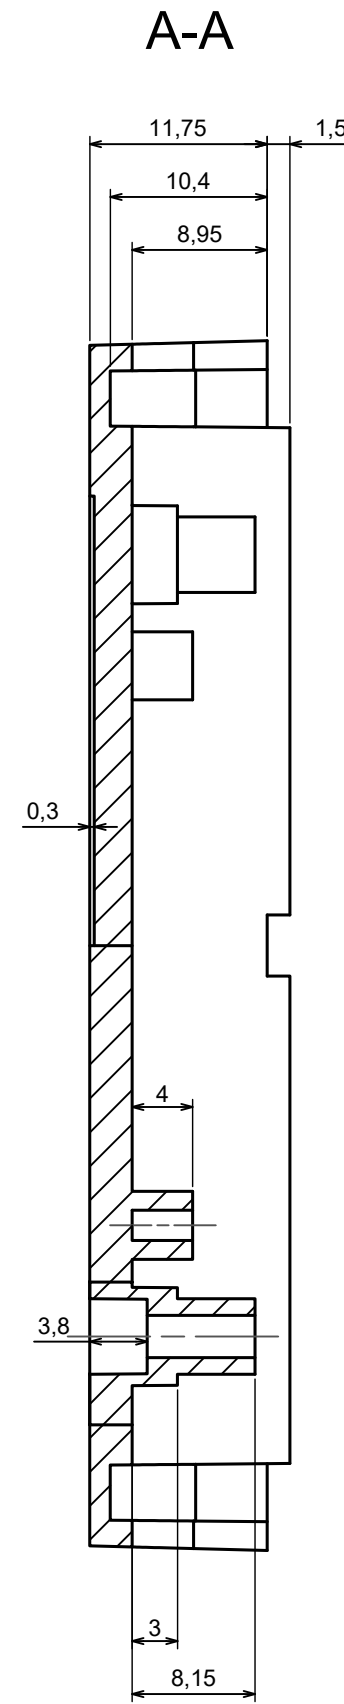

A |

A |

A-A

All rights reserved, Copyright Kradox 2023		
Product model	ZOBD - Assembly	
Format: A3	Material: ABS	
Scale 2:1	Tolerance: +/- 0.5	

All rights reserved, Copyright Kradox 2023

Product model ZOBD - Base

Format: A3 Material: ABS

Scale 2:1 Tolerance: +/- 0.5

All rights reserved, Copyright Kradox 2023		
Product model	ZOBD - Cover	
Format: A3	Material: ABS	
Scale 2:1	Tolerance: +/- 0.5	

X-ON Electronics

Largest Supplier of Electrical and Electronic Components