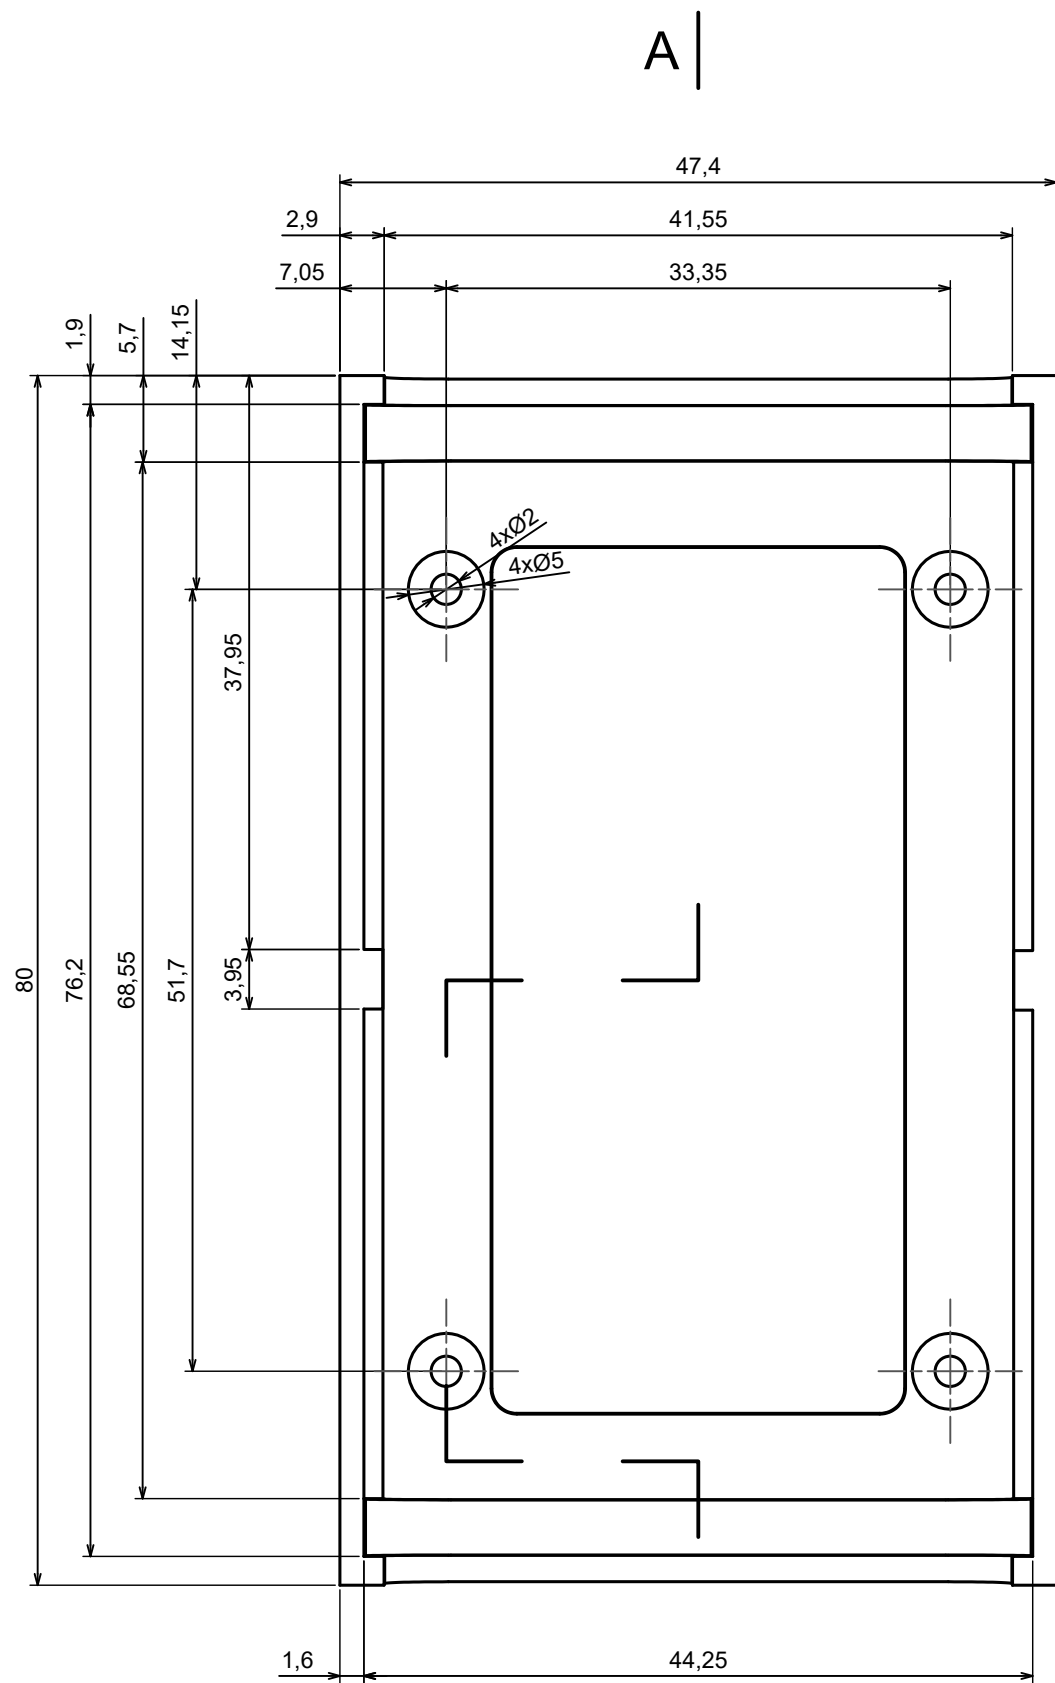

A |

A |

A-A

All rights reserved, Copyright Kradox 2023		
Product model	ZOBD - Assembly	
Format: A3	Material: ABS	
Scale 2:1	Tolerance: +/- 0.5	

All rights reserved, Copyright Kradox 2023

Product model ZOBD - Base

Format: A3 Material: ABS

Scale 2:1 Tolerance: +/- 0.5

All rights reserved, Copyright Kradox 2023		
Product model	ZOBD - Cover	
Format: A3	Material: ABS	
Scale 2:1	Tolerance: +/- 0.5	

X-ON Electronics

Largest Supplier of Electrical and Electronic Components