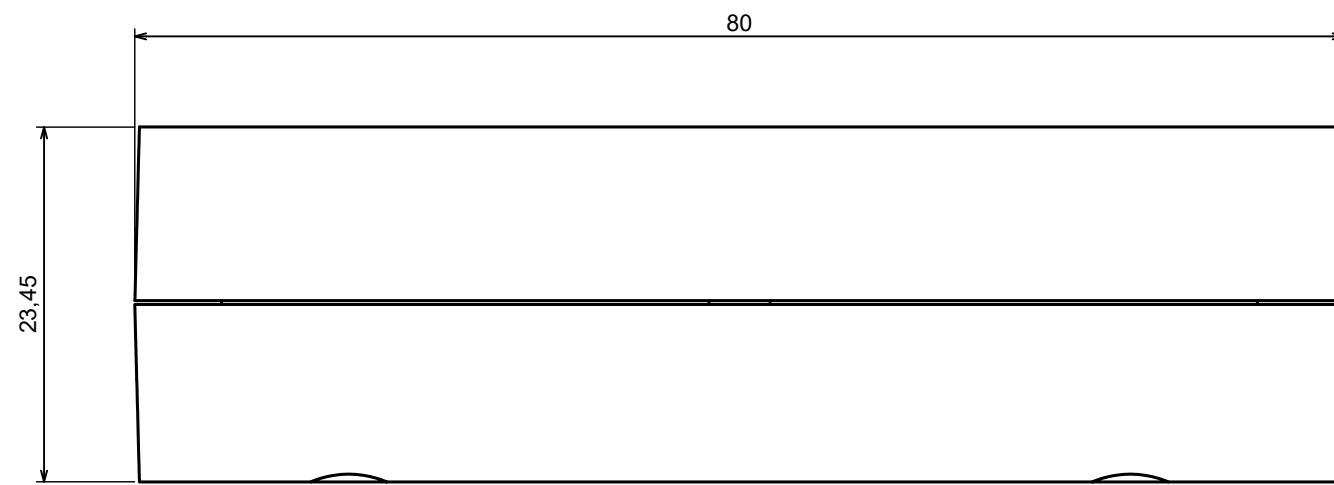

A |

A |

A-A

All rights reserved, Copyright Kradox 2023		
Product model	ZOBD - Assembly	
Format: A3	Material: ABS	
Scale 2:1	Tolerance: +/- 0.5	

All rights reserved, Copyright Kradox 2023

Product model ZOBD - Base

Format: A3 Material: ABS

Scale 2:1 Tolerance: +/- 0.5

All rights reserved, Copyright Kradox 2023		
Product model	ZOBD - Cover	
Format: A3	Material: ABS	
Scale 2:1	Tolerance: +/- 0.5	

X-ON Electronics

Largest Supplier of Electrical and Electronic Components