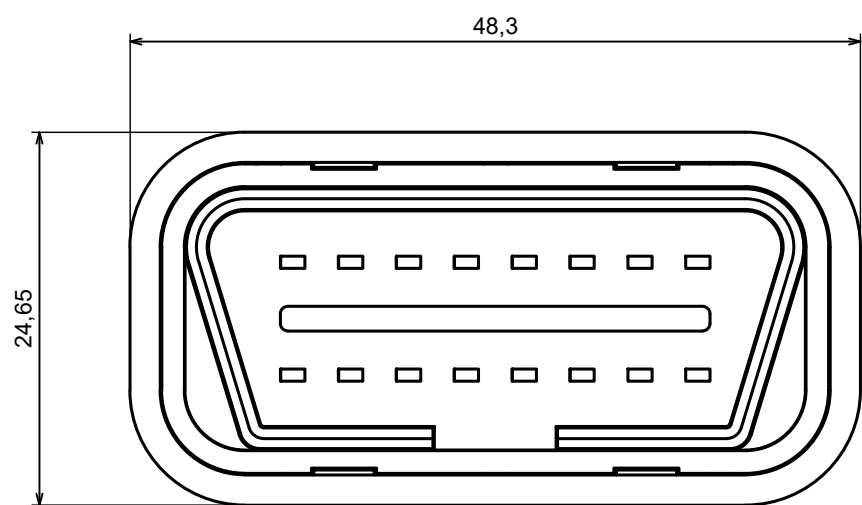

A |

A |

A-A

All rights reserved, Copyright Kradox 2023

Product model ZOBD MINI SET Assembly

Format: A3 Material: ABS

Scale 2:1 Tolerance: +/- 0.5

All rights reserved, Copyright Kradex 2023		
Product model	ZOB CAP PLUG	
Format: A3	Material: ABS	
Scale 2:1	Tolerance: +/- 0.5	

A |

A |

A-A

All rights reserved, Copyright Kradox 2023		
Product model	ZOBD CAP PLUG CAP	
Format: A3	Material: ABS	
Scale 2:1	Tolerance: +/- 0.5	

A |

All rights reserved, Copyright Kradox 2023

Product model ZOB MINI

Format: A3 Material: ABS

Scale 2:1 Tolerance: +/- 0.5

All rights reserved, Copyright Kradex 2023		
Product model	ZOBD CAP PLUG PIN	
Format: A3	Material: b6z6	
Scale 4:1	Tolerance: +/- 0.5	