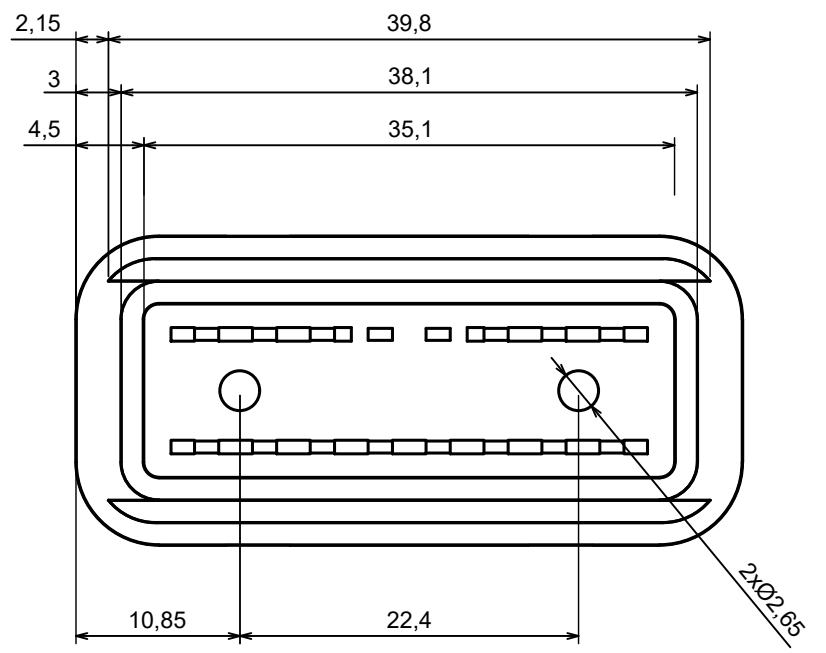

A |

A |

A-A

All rights reserved, Copyright Kradox 2023

Product model ZOBD MINI SET Assembly

Format: A3 Material: ABS

Scale 2:1 Tolerance: +/- 0.5

All rights reserved, Copyright Kradex 2023		
Product model	ZOB CAP PLUG	
Format: A3	Material: ABS	
Scale 2:1	Tolerance: +/- 0.5	

A |

A |

A-A

All rights reserved, Copyright Kradox 2023		
Product model	ZOBD CAP PLUG CAP	
Format: A3	Material: ABS	
Scale 2:1	Tolerance: +/- 0.5	

A |

All rights reserved, Copyright Kradox 2023

Product model ZOB MINI

Format: A3 Material: ABS

Scale 2:1 Tolerance: +/- 0.5

All rights reserved, Copyright Kradex 2023		
Product model	ZOBD CAP PLUG PIN	
Format: A3	Material: b6z6	
Scale 4:1	Tolerance: +/- 0.5	