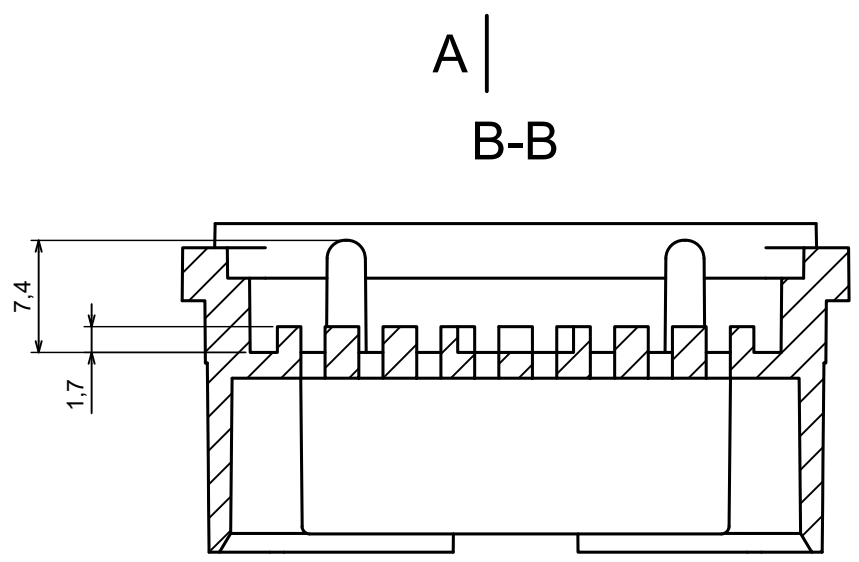

A |

A |

A-A

All rights reserved, Copyright Kradox 2023

Product model ZOBD MINI SET Assembly

Format: A3 Material: ABS

Scale 2:1 Tolerance: +/- 0.5

All rights reserved, Copyright Kradex 2023		
Product model	ZOB CAP PLUG	
Format: A3	Material: ABS	
Scale 2:1	Tolerance: +/- 0.5	

A |

A |

A-A

All rights reserved, Copyright Kradox 2023		
Product model	ZOBD CAP PLUG CAP	
Format: A3	Material: ABS	
Scale 2:1	Tolerance: +/- 0.5	

A |

All rights reserved, Copyright Kradox 2023

Product model ZOB MINI

Format: A3 Material: ABS

Scale 2:1 Tolerance: +/- 0.5

All rights reserved, Copyright Kradex 2023		
Product model	ZOBD CAP PLUG PIN	
Format: A3	Material: b6z6	
Scale 4:1	Tolerance: +/- 0.5	