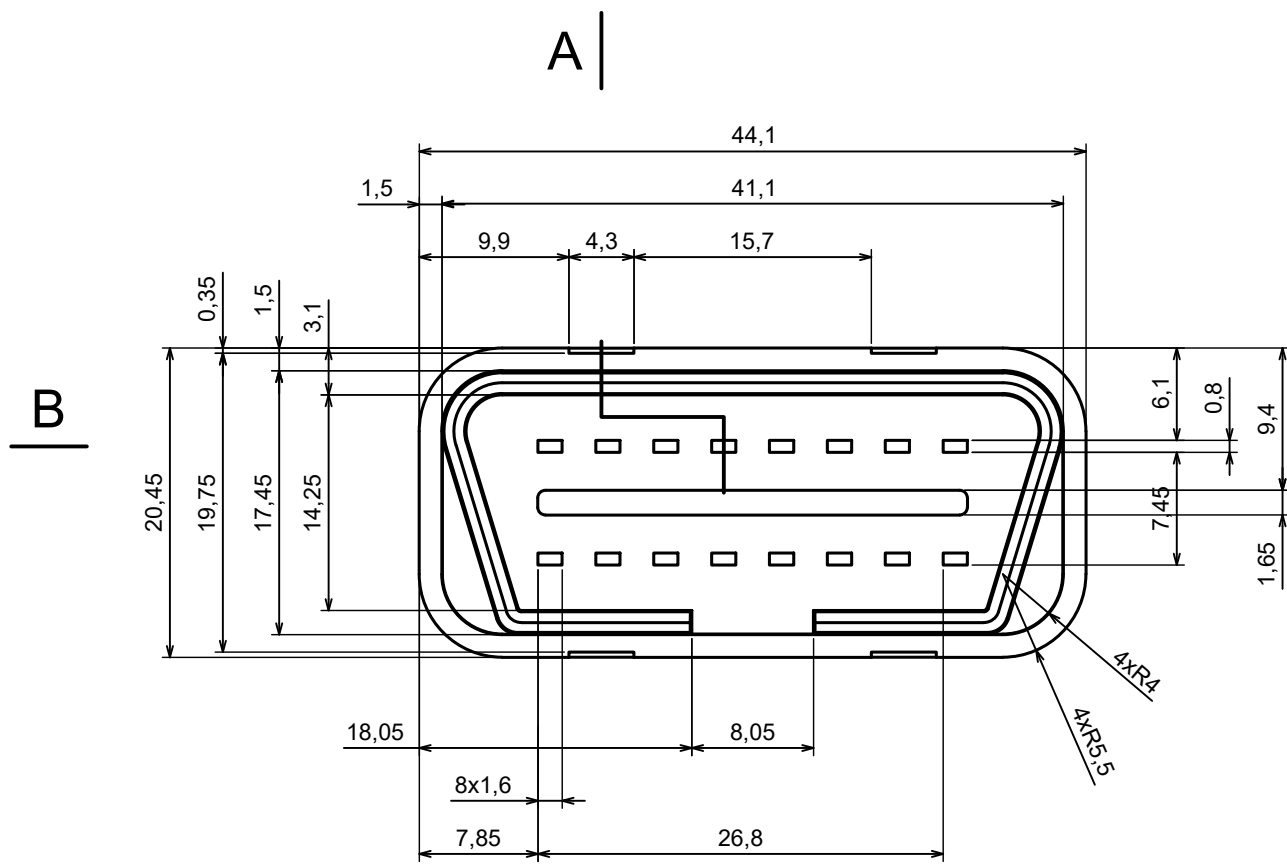

A |

A |

A-A

All rights reserved, Copyright Kradox 2023

Product model ZOBD MINI SET Assembly

Format: A3 Material: ABS

Scale 2:1 Tolerance: +/- 0.5

All rights reserved, Copyright Kradex 2023		
Product model	ZOB CAP PLUG	
Format: A3	Material: ABS	
Scale 2:1	Tolerance: +/- 0.5	

A |

A |

A-A

All rights reserved, Copyright Kradox 2023		
Product model	ZOBD CAP PLUG CAP	
Format: A3	Material: ABS	
Scale 2:1	Tolerance: +/- 0.5	

A |

All rights reserved, Copyright Kradox 2023

Product model ZOB MINI

Format: A3 Material: ABS

Scale 2:1 Tolerance: +/- 0.5

All rights reserved, Copyright Kradex 2023		
Product model	ZOBD CAP PLUG PIN	
Format: A3	Material: b6z6	
Scale 4:1	Tolerance: +/- 0.5	