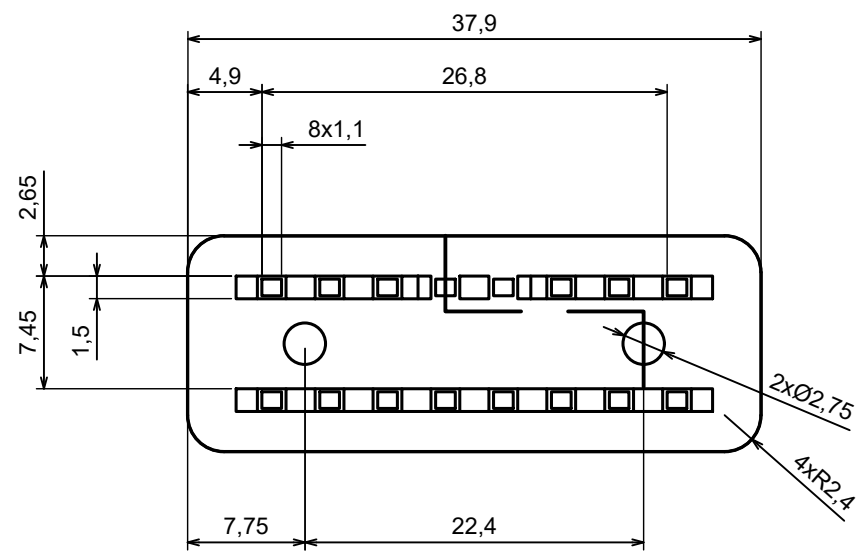

A |

A |

A-A

All rights reserved, Copyright Kradox 2023

Product model ZOBD MINI SET Assembly

Format: A3 Material: ABS

Scale 2:1 Tolerance: +/- 0.5

All rights reserved, Copyright Kradex 2023		
Product model	ZOB CAP PLUG	
Format: A3	Material: ABS	
Scale 2:1	Tolerance: +/- 0.5	

A |

A |

A-A

All rights reserved, Copyright Kradox 2023		
Product model	ZOBD CAP PLUG CAP	
Format: A3	Material: ABS	
Scale 2:1	Tolerance: +/- 0.5	

A |

All rights reserved, Copyright Kradox 2023

Product model ZOB MINI

Format: A3 Material: ABS

Scale 2:1 Tolerance: +/- 0.5

All rights reserved, Copyright Kradex 2023		
Product model	ZOBD CAP PLUG PIN	
Format: A3	Material: b6z6	
Scale 4:1	Tolerance: +/- 0.5	