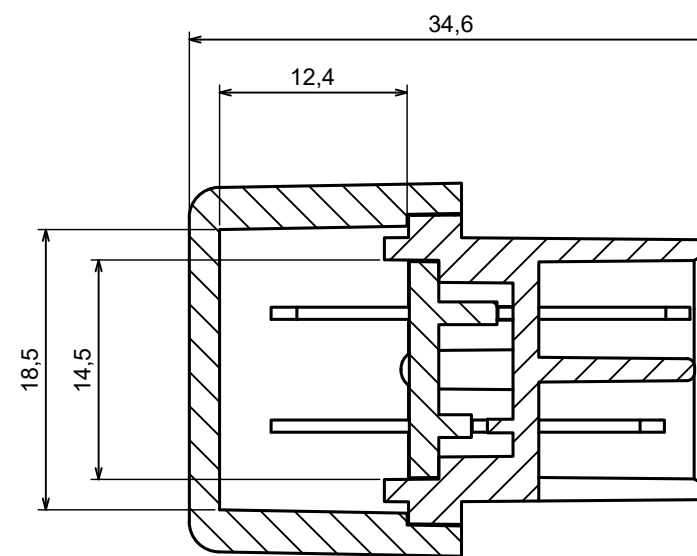

A |

A |

A-A

All rights reserved, Copyright Kradox 2023

Product model ZOBD MINI SET Assembly

Format: A3 Material: ABS

Scale 2:1 Tolerance: +/- 0.5

All rights reserved, Copyright Kradex 2023		
Product model	ZOB CAP PLUG	
Format: A3	Material: ABS	
Scale 2:1	Tolerance: +/- 0.5	

A |

A |

A-A

All rights reserved, Copyright Kradox 2023		
Product model	ZOBD CAP PLUG CAP	
Format: A3	Material: ABS	
Scale 2:1	Tolerance: +/- 0.5	

A |

All rights reserved, Copyright Kradox 2023

Product model ZOB MINI

Format: A3 Material: ABS

Scale 2:1 Tolerance: +/- 0.5

All rights reserved, Copyright Kradex 2023		
Product model	ZOBD CAP PLUG PIN	
Format: A3	Material: b6z6	
Scale 4:1	Tolerance: +/- 0.5	