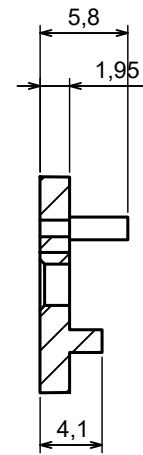

A |

A |

A-A

All rights reserved, Copyright Kradox 2023

Product model ZOBD MINI SET Assembly

Format: A3 Material: ABS

Scale 2:1 Tolerance: +/- 0.5

All rights reserved, Copyright Kradex 2023		
Product model	ZOB CAP PLUG	
Format: A3	Material: ABS	
Scale 2:1	Tolerance: +/- 0.5	

A |

A |

A-A

All rights reserved, Copyright Kradox 2023		
Product model	ZOBD CAP PLUG CAP	
Format: A3	Material: ABS	
Scale 2:1	Tolerance: +/- 0.5	

A |

All rights reserved, Copyright Kradox 2023

Product model ZOB MINI

Format: A3 Material: ABS

Scale 2:1 Tolerance: +/- 0.5

All rights reserved, Copyright Kradex 2023		
Product model	ZOBD CAP PLUG PIN	
Format: A3	Material: b6z6	
Scale 4:1	Tolerance: +/- 0.5	