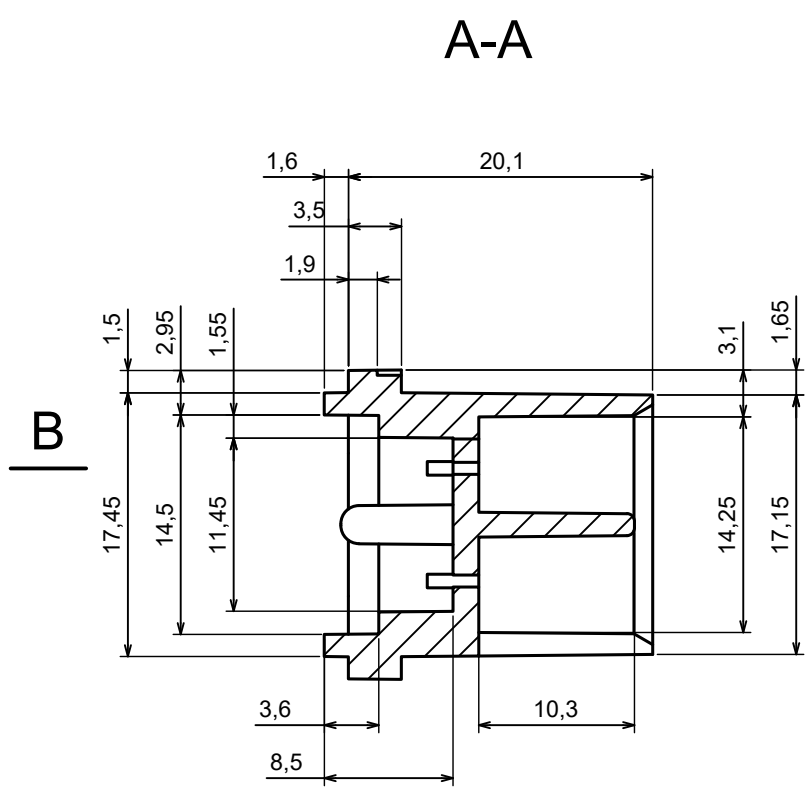

A |

A |

A-A

All rights reserved, Copyright Kradox 2023

Product model ZOBD MINI SET Assembly

Format: A3 Material: ABS

Scale 2:1 Tolerance: +/- 0.5

All rights reserved, Copyright Kradex 2023		
Product model	ZOB CAP PLUG	
Format: A3	Material: ABS	
Scale 2:1	Tolerance: +/- 0.5	

A |

A |

A-A

All rights reserved, Copyright Kradox 2023		
Product model	ZOBD CAP PLUG CAP	
Format: A3	Material: ABS	
Scale 2:1	Tolerance: +/- 0.5	

A |

All rights reserved, Copyright Kradox 2023

Product model ZOB MINI

Format: A3 Material: ABS

Scale 2:1 Tolerance: +/- 0.5

All rights reserved, Copyright Kradex 2023		
Product model	ZOBD CAP PLUG PIN	
Format: A3	Material: b6z6	
Scale 4:1	Tolerance: +/- 0.5	