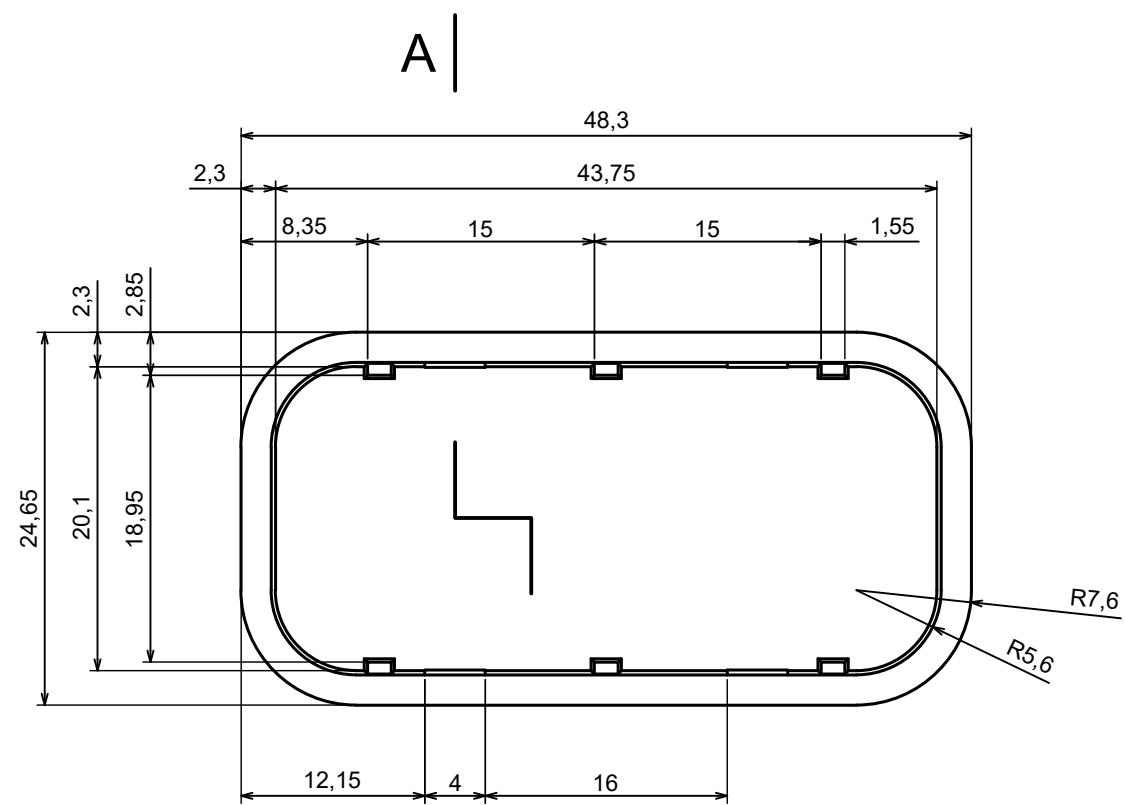

A |

A |

A-A

All rights reserved, Copyright Kradox 2023

Product model ZOBD MINI SET Assembly

Format: A3 Material: ABS

Scale 2:1 Tolerance: +/- 0.5

All rights reserved, Copyright Kradex 2023		
Product model	ZOB CAP PLUG	
Format: A3	Material: ABS	
Scale 2:1	Tolerance: +/- 0.5	

A |

A |

A-A

All rights reserved, Copyright Kradox 2023		
Product model	ZOBD CAP PLUG CAP	
Format: A3	Material: ABS	
Scale 2:1	Tolerance: +/- 0.5	

A |

All rights reserved, Copyright Kradox 2023

Product model ZOB MINI

Format: A3 Material: ABS

Scale 2:1 Tolerance: +/- 0.5

All rights reserved, Copyright Kradex 2023		
Product model	ZOBD CAP PLUG PIN	
Format: A3	Material: b6z6	
Scale 4:1	Tolerance: +/- 0.5	