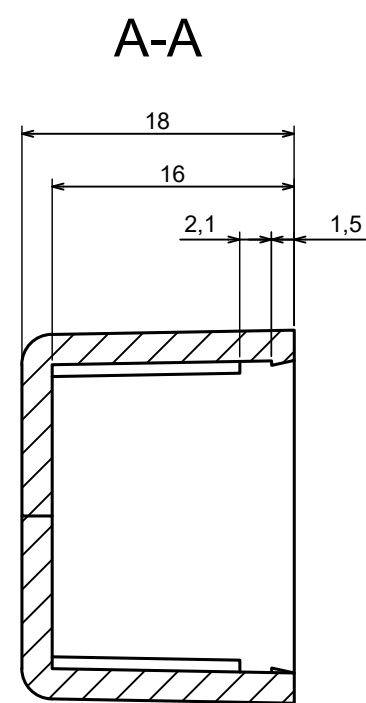

A |

A |

A-A

All rights reserved, Copyright Kradox 2023

Product model ZOBD MINI SET Assembly

Format: A3 Material: ABS

Scale 2:1 Tolerance: +/- 0.5

All rights reserved, Copyright Kradex 2023		
Product model	ZOB CAP PLUG	
Format: A3	Material: ABS	
Scale 2:1	Tolerance: +/- 0.5	

A |

A |

A-A

All rights reserved, Copyright Kradox 2023		
Product model	ZOBD CAP PLUG CAP	
Format: A3	Material: ABS	
Scale 2:1	Tolerance: +/- 0.5	

A |

All rights reserved, Copyright Kradox 2023

Product model ZOB MINI

Format: A3 Material: ABS

Scale 2:1 Tolerance: +/- 0.5

All rights reserved, Copyright Kradex 2023		
Product model	ZOBD CAP PLUG PIN	
Format: A3	Material: b6z6	
Scale 4:1	Tolerance: +/- 0.5	