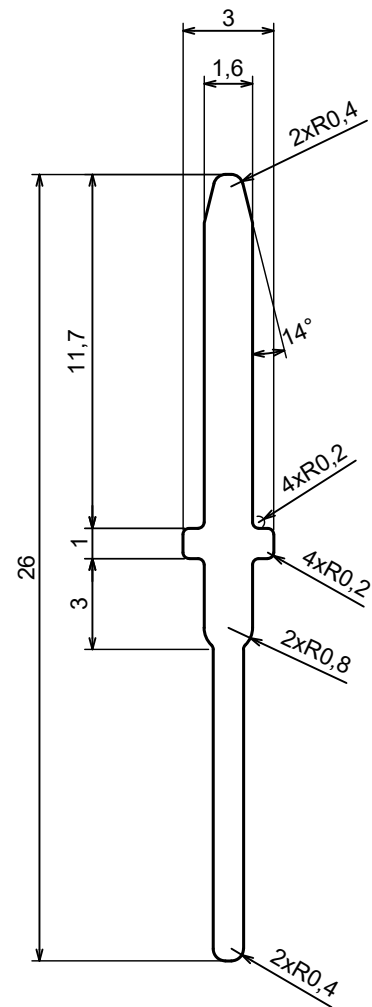

A |

A |

A-A

All rights reserved, Copyright Kradox 2023

Product model ZOBD MINI SET Assembly

Format: A3 Material: ABS

Scale 2:1 Tolerance: +/- 0.5

All rights reserved, Copyright Kradex 2023		
Product model	ZOB CAP PLUG	
Format: A3	Material: ABS	
Scale 2:1	Tolerance: +/- 0.5	

A |

A |

A-A

All rights reserved, Copyright Kradox 2023		
Product model	ZOBD CAP PLUG CAP	
Format: A3	Material: ABS	
Scale 2:1	Tolerance: +/- 0.5	

A |

All rights reserved, Copyright Kradox 2023

Product model ZOB MINI

Format: A3 Material: ABS

Scale 2:1 Tolerance: +/- 0.5

All rights reserved, Copyright Kradex 2023		
Product model	ZOBD CAP PLUG PIN	
Format: A3	Material: b6z6	
Scale 4:1	Tolerance: +/- 0.5	