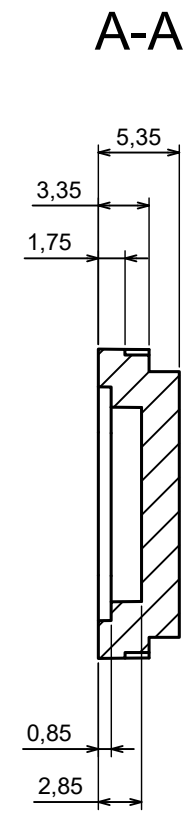

A |

A |

A-A

All rights reserved, Copyright Kradox 2023

Product model ZOB - Assembly

Format: A3 Material: ABS

Scale 2:1 Tolerance: +/- 0.5

All rights reserved, Copyright Kradox 2023		
Product model	ZOBD - Base	
Format: A3	Material: ABS	
Scale 2:1	Tolerance: +/- 0.5	

All rights reserved, Copyright Kradox 2023		
Product model	ZOBD - Cover	
Format: A3	Material: ABS	
Scale 2:1	Tolerance: +/- 0.5	

All rights reserved, Copyright Kradex 2023		
Product model	ZOBD CAP	
Format: A3	Material: ABS	
Scale 2:1	Tolerance: +/- 0.5	

All rights reserved, Copyright Kradox 2023		
Product model	ZOB CAP PLUG	
Format: A3	Material: ABS	
Scale 2:1	Tolerance: +/- 0.5	

A |

A |

A-A

All rights reserved, Copyright Kradox 2023		
Product model	ZOBD CAP PLUG CAP	
Format: A3	Material: ABS	
Scale 2:1	Tolerance: +/- 0.5	

All rights reserved, Copyright Kradox 2023

Product model ZOB SET PIN

Format: A3 Material: b6z6

Scale 4:1 Tolerance: +/- 0.5

X-ON Electronics

Largest Supplier of Electrical and Electronic Components

Click to view similar products for [Enclosures, Boxes & Cases](#) category: