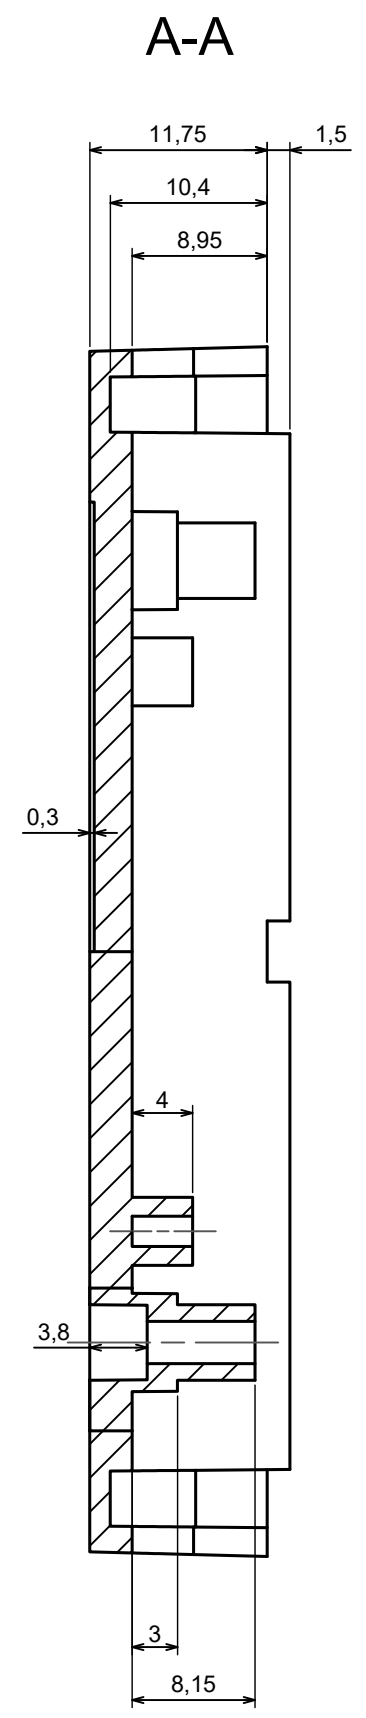

A |

A |

A-A

All rights reserved, Copyright Kradox 2023

Product model ZOB - Assembly

Format: A3 Material: ABS

Scale 2:1 Tolerance: +/- 0.5

All rights reserved, Copyright Kradox 2023		
Product model	ZOBD - Base	
Format: A3	Material: ABS	
Scale 2:1	Tolerance: +/- 0.5	

All rights reserved, Copyright Kradox 2023		
Product model	ZOBD - Cover	
Format: A3	Material: ABS	
Scale 2:1	Tolerance: +/- 0.5	

All rights reserved, Copyright Kradex 2023		
Product model	ZOBD CAP	
Format: A3	Material: ABS	
Scale 2:1	Tolerance: +/- 0.5	

All rights reserved, Copyright Kradox 2023		
Product model	ZOB CAP PLUG	
Format: A3	Material: ABS	
Scale 2:1	Tolerance: +/- 0.5	

A |

A |

A-A

All rights reserved, Copyright Kradox 2023		
Product model	ZOBD CAP PLUG CAP	
Format: A3	Material: ABS	
Scale 2:1	Tolerance: +/- 0.5	

All rights reserved, Copyright Kradox 2023

Product model ZOB SET PIN

Format: A3 Material: b6z6

Scale 4:1 Tolerance: +/- 0.5

X-ON Electronics

Largest Supplier of Electrical and Electronic Components

Click to view similar products for [Enclosures, Boxes & Cases](#) category: