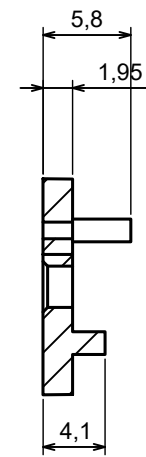

A |

A |

A-A

All rights reserved, Copyright Kradox 2023

Product model ZOB - Assembly

Format: A3 Material: ABS

Scale 2:1 Tolerance: +/- 0.5

All rights reserved, Copyright Kradox 2023		
Product model	ZOBD - Base	
Format: A3	Material: ABS	
Scale 2:1	Tolerance: +/- 0.5	

All rights reserved, Copyright Kradox 2023		
Product model	ZOBD - Cover	
Format: A3	Material: ABS	
Scale 2:1	Tolerance: +/- 0.5	

All rights reserved, Copyright Kradex 2023		
Product model	ZOBD CAP	
Format: A3	Material: ABS	
Scale 2:1	Tolerance: +/- 0.5	

All rights reserved, Copyright Kradox 2023		
Product model	ZOB CAP PLUG	
Format: A3	Material: ABS	
Scale 2:1	Tolerance: +/- 0.5	

A |

A |

A-A

All rights reserved, Copyright Kradox 2023		
Product model	ZOBD CAP PLUG CAP	
Format: A3	Material: ABS	
Scale 2:1	Tolerance: +/- 0.5	

All rights reserved, Copyright Kradox 2023

Product model ZOB SET PIN

Format: A3 Material: b6z6

Scale 4:1 Tolerance: +/- 0.5

X-ON Electronics

Largest Supplier of Electrical and Electronic Components

Click to view similar products for [Enclosures, Boxes & Cases](#) category: