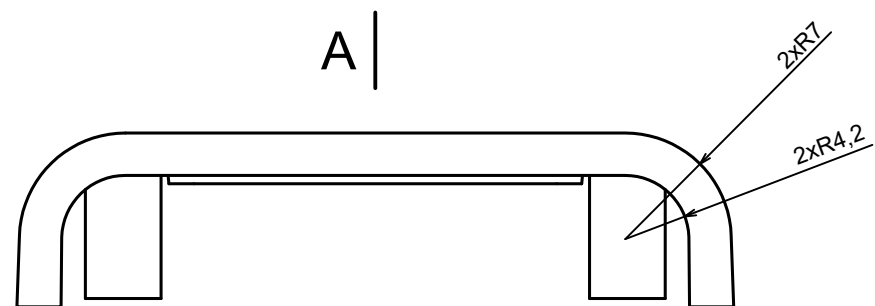

A |

A |

A-A

All rights reserved, Copyright Kradox 2023

Product model ZOB - Assembly

Format: A3 Material: ABS

Scale 2:1 Tolerance: +/- 0.5

All rights reserved, Copyright Kradox 2023		
Product model	ZOBD - Base	
Format: A3	Material: ABS	
Scale 2:1	Tolerance: +/- 0.5	

All rights reserved, Copyright Kradox 2023		
Product model	ZOBD - Cover	
Format: A3	Material: ABS	
Scale 2:1	Tolerance: +/- 0.5	

All rights reserved, Copyright Kradex 2023		
Product model	ZOBD CAP	
Format: A3	Material: ABS	
Scale 2:1	Tolerance: +/- 0.5	

All rights reserved, Copyright Kradox 2023		
Product model	ZOB CAP PLUG	
Format: A3	Material: ABS	
Scale 2:1	Tolerance: +/- 0.5	

A |

A |

A-A

All rights reserved, Copyright Kradox 2023		
Product model	ZOBD CAP PLUG CAP	
Format: A3	Material: ABS	
Scale 2:1	Tolerance: +/- 0.5	

All rights reserved, Copyright Kradox 2023

Product model ZOB SET PIN

Format: A3 Material: b6z6

Scale 4:1 Tolerance: +/- 0.5

X-ON Electronics

Largest Supplier of Electrical and Electronic Components

Click to view similar products for [Enclosures, Boxes & Cases](#) category: