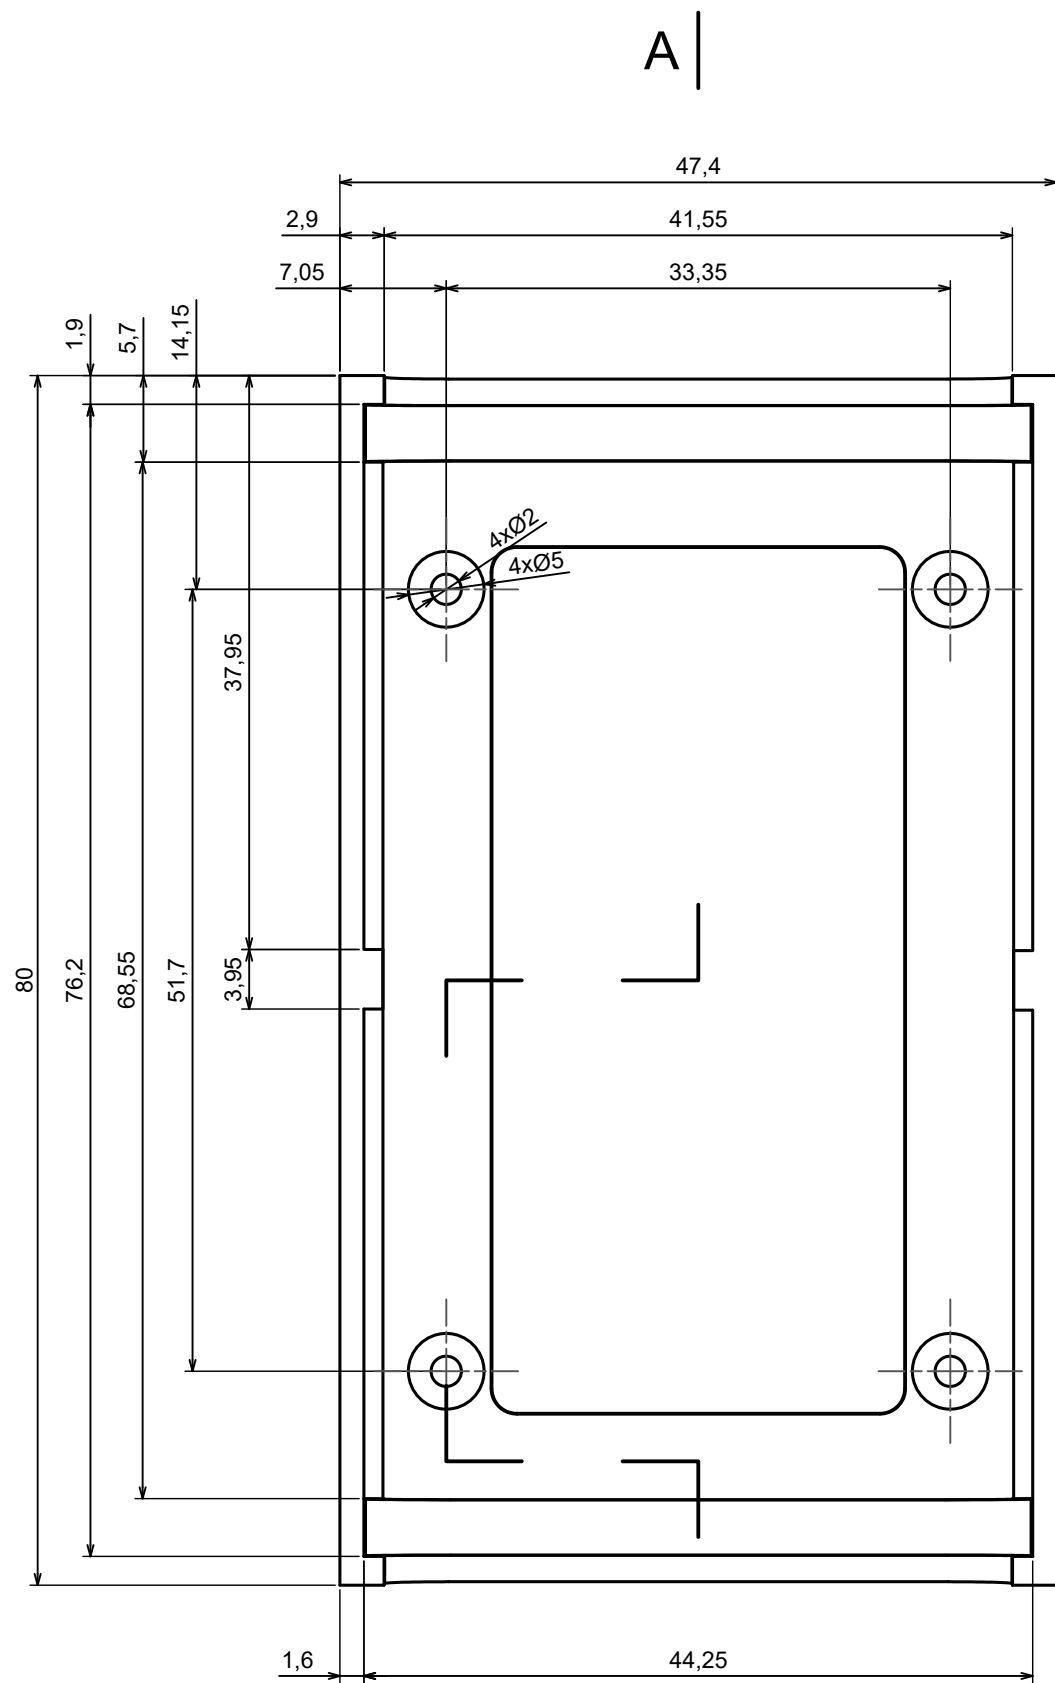

A |

A |

A-A

All rights reserved, Copyright Kradox 2023

Product model ZOB - Assembly

Format: A3 Material: ABS

Scale 2:1 Tolerance: +/- 0.5

All rights reserved, Copyright Kradox 2023		
Product model	ZOBD - Base	
Format: A3	Material: ABS	
Scale 2:1	Tolerance: +/- 0.5	

All rights reserved, Copyright Kradox 2023		
Product model	ZOBD - Cover	
Format: A3	Material: ABS	
Scale 2:1	Tolerance: +/- 0.5	

All rights reserved, Copyright Kradex 2023		
Product model	ZOBD CAP	
Format: A3	Material: ABS	
Scale 2:1	Tolerance: +/- 0.5	

All rights reserved, Copyright Kradox 2023		
Product model	ZOB CAP PLUG	
Format: A3	Material: ABS	
Scale 2:1	Tolerance: +/- 0.5	

A |

A |

A-A

All rights reserved, Copyright Kradox 2023		
Product model	ZOBD CAP PLUG CAP	
Format: A3	Material: ABS	
Scale 2:1	Tolerance: +/- 0.5	

All rights reserved, Copyright Kradox 2023

Product model ZOB SET PIN

Format: A3 Material: b6z6

Scale 4:1 Tolerance: +/- 0.5

X-ON Electronics

Largest Supplier of Electrical and Electronic Components

Click to view similar products for [Enclosures, Boxes & Cases](#) category: