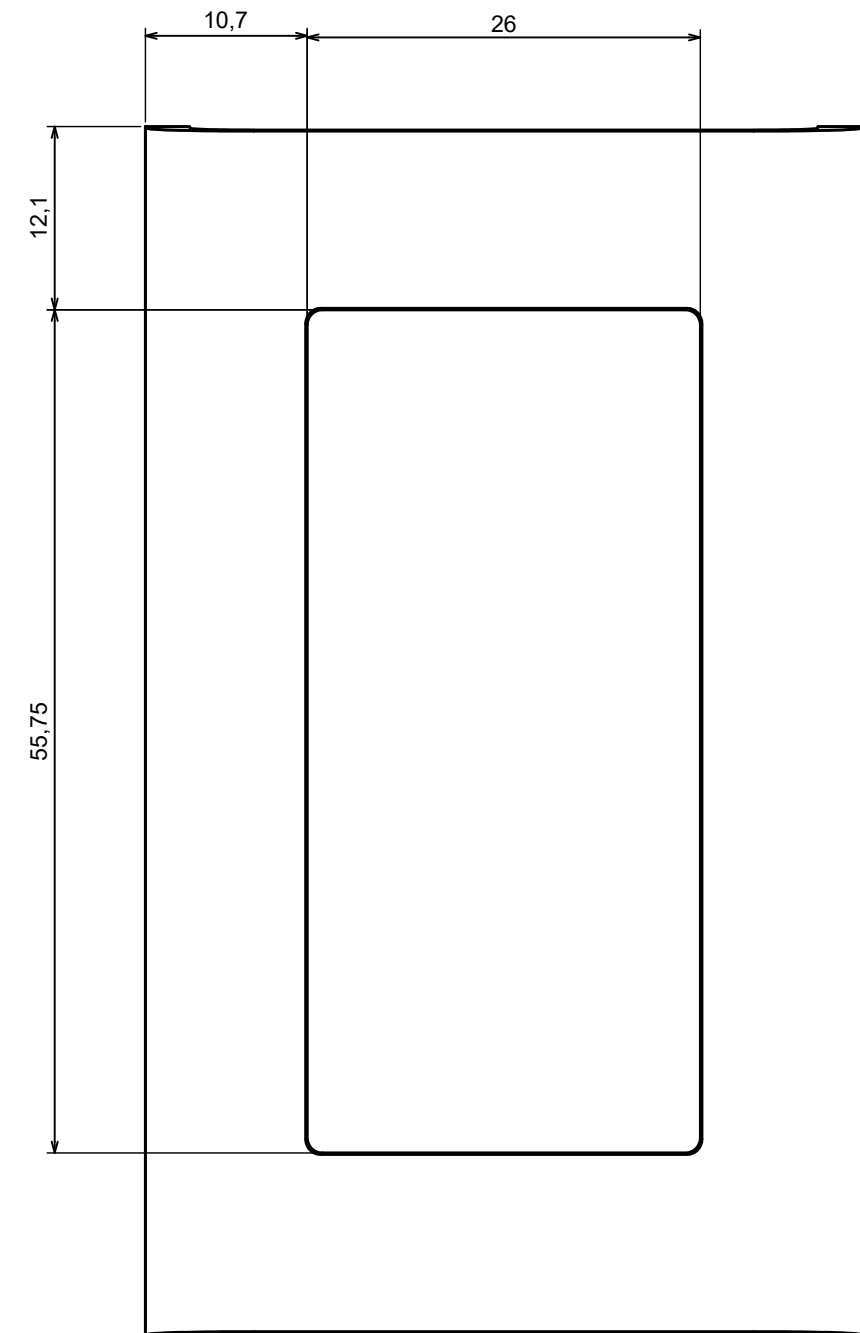

A |

A |

A-A

All rights reserved, Copyright Kradox 2023

Product model ZOB - Assembly

Format: A3 Material: ABS

Scale 2:1 Tolerance: +/- 0.5

All rights reserved, Copyright Kradox 2023		
Product model	ZOBD - Base	
Format: A3	Material: ABS	
Scale 2:1	Tolerance: +/- 0.5	

All rights reserved, Copyright Kradox 2023		
Product model	ZOBD - Cover	
Format: A3	Material: ABS	
Scale 2:1	Tolerance: +/- 0.5	

All rights reserved, Copyright Kradex 2023		
Product model	ZOBD CAP	
Format: A3	Material: ABS	
Scale 2:1	Tolerance: +/- 0.5	

All rights reserved, Copyright Kradox 2023		
Product model	ZOB CAP PLUG	
Format: A3	Material: ABS	
Scale 2:1	Tolerance: +/- 0.5	

A |

A |

A-A

All rights reserved, Copyright Kradox 2023		
Product model	ZOBD CAP PLUG CAP	
Format: A3	Material: ABS	
Scale 2:1	Tolerance: +/- 0.5	

All rights reserved, Copyright Kradox 2023

Product model ZOB SET PIN

Format: A3 Material: b6z6

Scale 4:1 Tolerance: +/- 0.5

X-ON Electronics

Largest Supplier of Electrical and Electronic Components

Click to view similar products for [Enclosures, Boxes & Cases](#) category: