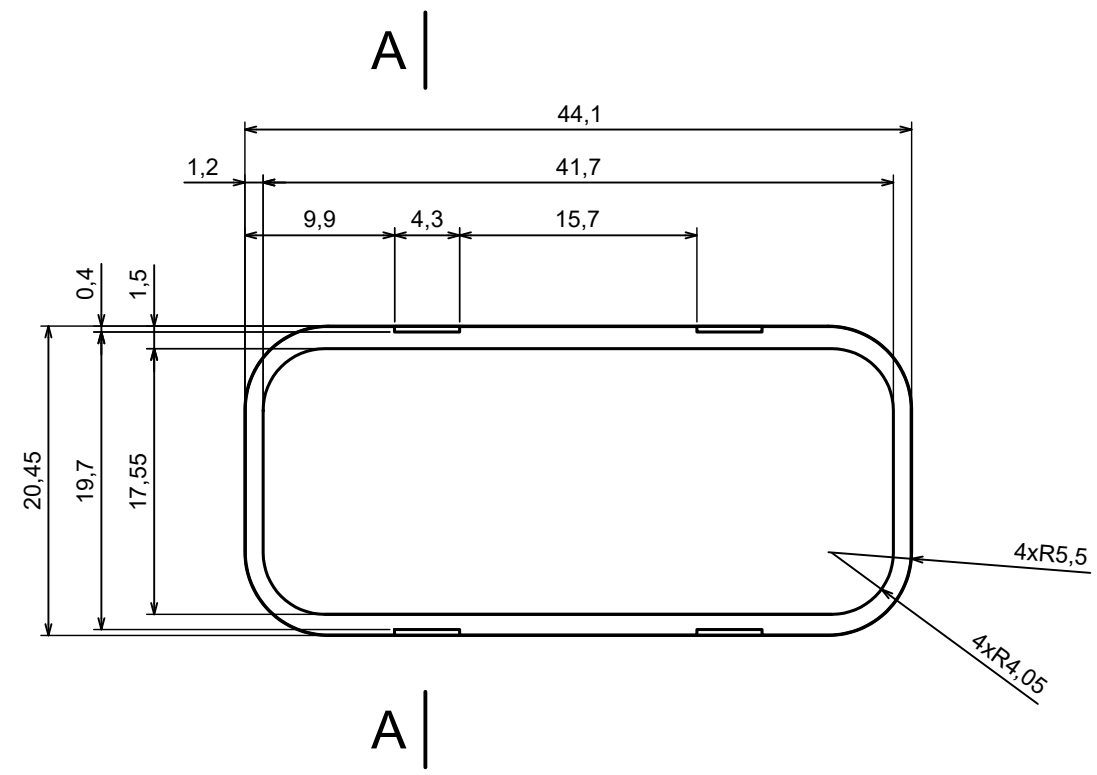

A |

A |

A-A

All rights reserved, Copyright Kradox 2023

Product model ZOB - Assembly

Format: A3 Material: ABS

Scale 2:1 Tolerance: +/- 0.5

All rights reserved, Copyright Kradox 2023		
Product model	ZOBD - Base	
Format: A3	Material: ABS	
Scale 2:1	Tolerance: +/- 0.5	

All rights reserved, Copyright Kradox 2023		
Product model	ZOBD - Cover	
Format: A3	Material: ABS	
Scale 2:1	Tolerance: +/- 0.5	

All rights reserved, Copyright Kradex 2023		
Product model	ZOBD CAP	
Format: A3	Material: ABS	
Scale 2:1	Tolerance: +/- 0.5	

All rights reserved, Copyright Kradox 2023		
Product model	ZOB CAP PLUG	
Format: A3	Material: ABS	
Scale 2:1	Tolerance: +/- 0.5	

A |

A |

A-A

All rights reserved, Copyright Kradox 2023		
Product model	ZOBD CAP PLUG CAP	
Format: A3	Material: ABS	
Scale 2:1	Tolerance: +/- 0.5	

All rights reserved, Copyright Kradox 2023

Product model ZOB SET PIN

Format: A3 Material: b6z6

Scale 4:1 Tolerance: +/- 0.5

X-ON Electronics

Largest Supplier of Electrical and Electronic Components

Click to view similar products for [Enclosures, Boxes & Cases](#) category: