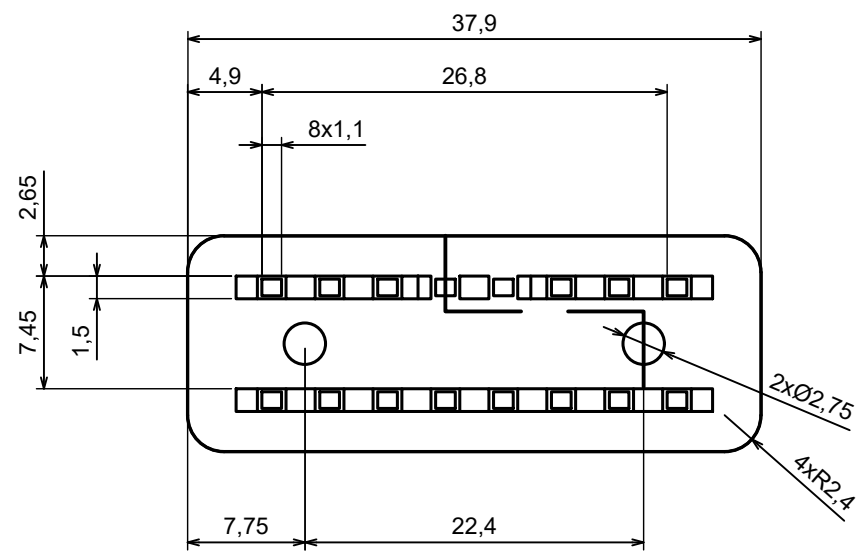

All rights reserved, Copyright Kradox 2023		
Product model	ZOBD - Cover	
Format: A3	Material: ABS	
Scale 2:1	Tolerance: +/- 0.5	

All rights reserved, Copyright Kradex 2023		
Product model	ZOBD CAP	
Format: A3	Material: ABS	
Scale 2:1	Tolerance: +/- 0.5	

All rights reserved, Copyright Kradox 2023		
Product model	ZOB CAP PLUG	
Format: A3	Material: ABS	
Scale 2:1	Tolerance: +/- 0.5	

A |

A |

A-A

All rights reserved, Copyright Kradox 2023		
Product model	ZOBD CAP PLUG CAP	
Format: A3	Material: ABS	
Scale 2:1	Tolerance: +/- 0.5	

All rights reserved, Copyright Kradox 2023

Product model ZOB SET PIN

Format: A3 Material: b6z6

Scale 4:1 Tolerance: +/- 0.5

X-ON Electronics

Largest Supplier of Electrical and Electronic Components

Click to view similar products for [Enclosures, Boxes & Cases](#) category: