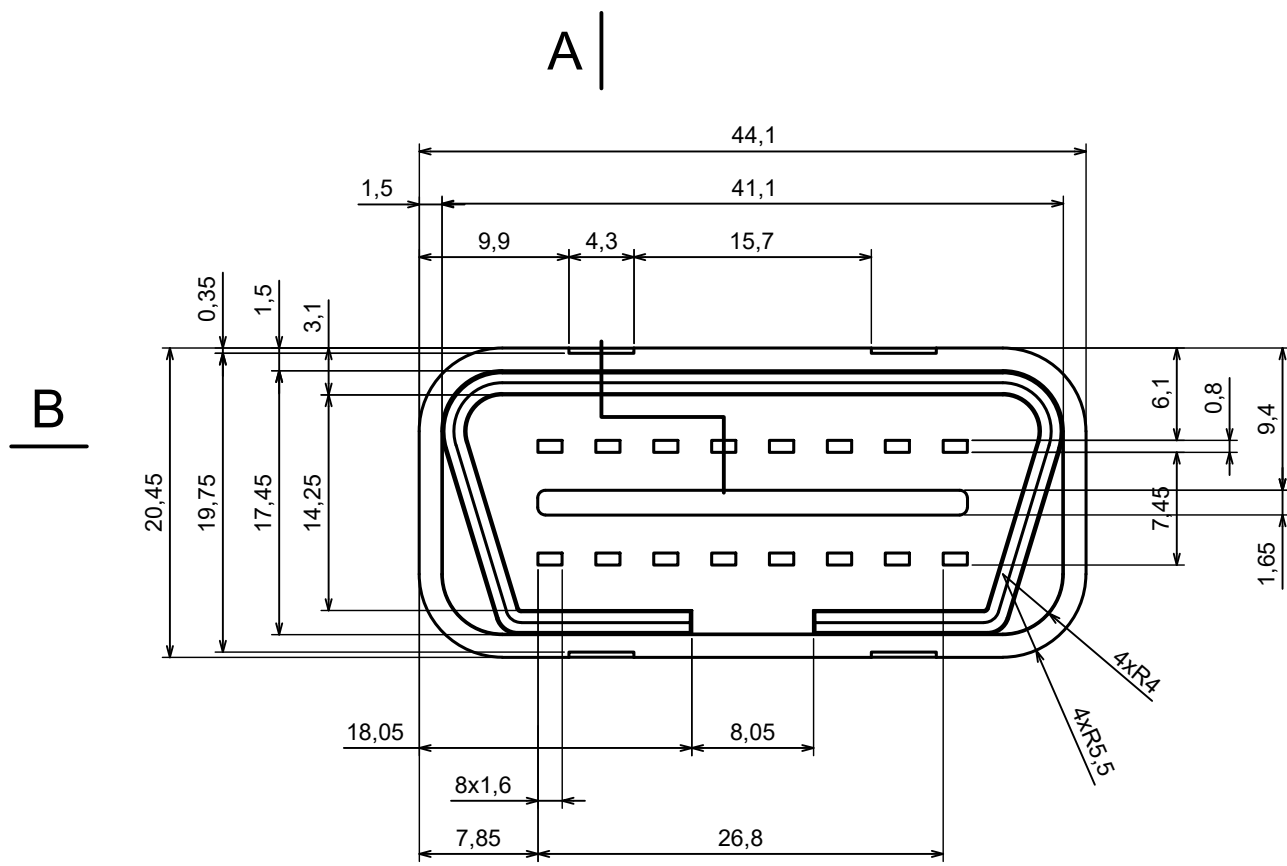

A |

A |

A-A

All rights reserved, Copyright Kradox 2023

Product model ZOB - Assembly

Format: A3 Material: ABS

Scale 2:1 Tolerance: +/- 0.5

All rights reserved, Copyright Kradox 2023		
Product model	ZOBD - Base	
Format: A3	Material: ABS	
Scale 2:1	Tolerance: +/- 0.5	

All rights reserved, Copyright Kradox 2023		
Product model	ZOBD - Cover	
Format: A3	Material: ABS	
Scale 2:1	Tolerance: +/- 0.5	

All rights reserved, Copyright Kradex 2023		
Product model	ZOBD CAP	
Format: A3	Material: ABS	
Scale 2:1	Tolerance: +/- 0.5	

All rights reserved, Copyright Kradox 2023		
Product model	ZOB CAP PLUG	
Format: A3	Material: ABS	
Scale 2:1	Tolerance: +/- 0.5	

A |

A |

A-A

All rights reserved, Copyright Kradox 2023		
Product model	ZOBD CAP PLUG CAP	
Format: A3	Material: ABS	
Scale 2:1	Tolerance: +/- 0.5	

All rights reserved, Copyright Kradox 2023

Product model ZOB SET PIN

Format: A3 Material: b6z6

Scale 4:1 Tolerance: +/- 0.5

X-ON Electronics

Largest Supplier of Electrical and Electronic Components

Click to view similar products for [Enclosures, Boxes & Cases](#) category: