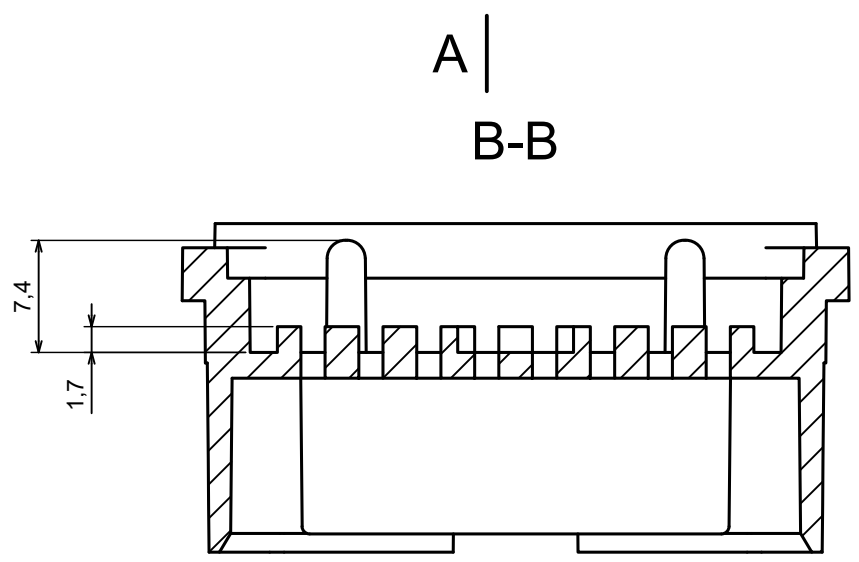

A |

A |

A-A

All rights reserved, Copyright Kradox 2023

Product model ZOB - Assembly

Format: A3 Material: ABS

Scale 2:1 Tolerance: +/- 0.5

All rights reserved, Copyright Kradox 2023		
Product model	ZOBD - Base	
Format: A3	Material: ABS	
Scale 2:1	Tolerance: +/- 0.5	

All rights reserved, Copyright Kradox 2023		
Product model	ZOBD - Cover	
Format: A3	Material: ABS	
Scale 2:1	Tolerance: +/- 0.5	

All rights reserved, Copyright Kradex 2023		
Product model	ZOBD CAP	
Format: A3	Material: ABS	
Scale 2:1	Tolerance: +/- 0.5	

All rights reserved, Copyright Kradox 2023		
Product model	ZOB CAP PLUG	
Format: A3	Material: ABS	
Scale 2:1	Tolerance: +/- 0.5	

A |

A |

A-A

All rights reserved, Copyright Kradox 2023		
Product model	ZOBD CAP PLUG CAP	
Format: A3	Material: ABS	
Scale 2:1	Tolerance: +/- 0.5	

All rights reserved, Copyright Kradox 2023

Product model ZOB SET PIN

Format: A3 Material: b6z6

Scale 4:1 Tolerance: +/- 0.5

X-ON Electronics

Largest Supplier of Electrical and Electronic Components

Click to view similar products for [Enclosures, Boxes & Cases](#) category: