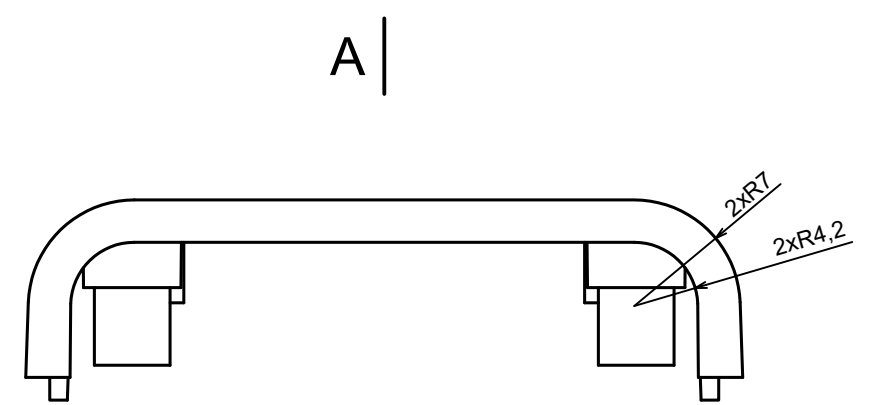

A |

A |

A-A

All rights reserved, Copyright Kradox 2023

Product model ZOB - Assembly

Format: A3 Material: ABS

Scale 2:1 Tolerance: +/- 0.5

All rights reserved, Copyright Kradox 2023		
Product model	ZOBD - Base	
Format: A3	Material: ABS	
Scale 2:1	Tolerance: +/- 0.5	

All rights reserved, Copyright Kradox 2023		
Product model	ZOBD - Cover	
Format: A3	Material: ABS	
Scale 2:1	Tolerance: +/- 0.5	

All rights reserved, Copyright Kradex 2023		
Product model	ZOBD CAP	
Format: A3	Material: ABS	
Scale 2:1	Tolerance: +/- 0.5	

All rights reserved, Copyright Kradox 2023		
Product model	ZOB CAP PLUG	
Format: A3	Material: ABS	
Scale 2:1	Tolerance: +/- 0.5	

A |

A |

A-A

All rights reserved, Copyright Kradox 2023		
Product model	ZOBD CAP PLUG CAP	
Format: A3	Material: ABS	
Scale 2:1	Tolerance: +/- 0.5	

All rights reserved, Copyright Kradox 2023

Product model ZOB SET PIN

Format: A3 Material: b6z6

Scale 4:1 Tolerance: +/- 0.5

X-ON Electronics

Largest Supplier of Electrical and Electronic Components

Click to view similar products for [Enclosures, Boxes & Cases](#) category: