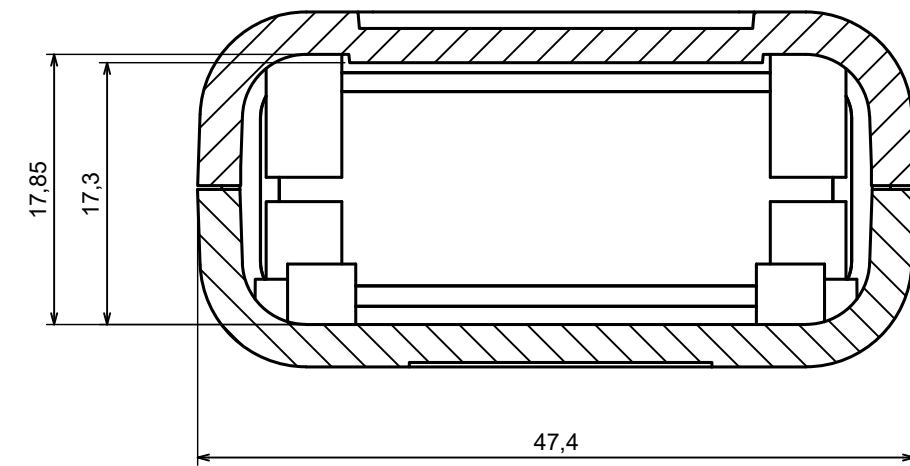

A |

A |

A-A

All rights reserved, Copyright Kradox 2023

Product model ZOB - Assembly

Format: A3 Material: ABS

Scale 2:1 Tolerance: +/- 0.5

All rights reserved, Copyright Kradox 2023		
Product model	ZOBD - Base	
Format: A3	Material: ABS	
Scale 2:1	Tolerance: +/- 0.5	

All rights reserved, Copyright Kradox 2023		
Product model	ZOBD - Cover	
Format: A3	Material: ABS	
Scale 2:1	Tolerance: +/- 0.5	

All rights reserved, Copyright Kradex 2023		
Product model	ZOBD CAP	
Format: A3	Material: ABS	
Scale 2:1	Tolerance: +/- 0.5	

All rights reserved, Copyright Kradox 2023		
Product model	ZOB CAP PLUG	
Format: A3	Material: ABS	
Scale 2:1	Tolerance: +/- 0.5	

A |

A |

A-A

All rights reserved, Copyright Kradox 2023		
Product model	ZOBD CAP PLUG CAP	
Format: A3	Material: ABS	
Scale 2:1	Tolerance: +/- 0.5	

All rights reserved, Copyright Kradox 2023

Product model ZOB SET PIN

Format: A3 Material: b6z6

Scale 4:1 Tolerance: +/- 0.5

X-ON Electronics

Largest Supplier of Electrical and Electronic Components

Click to view similar products for [Enclosures, Boxes & Cases](#) category: