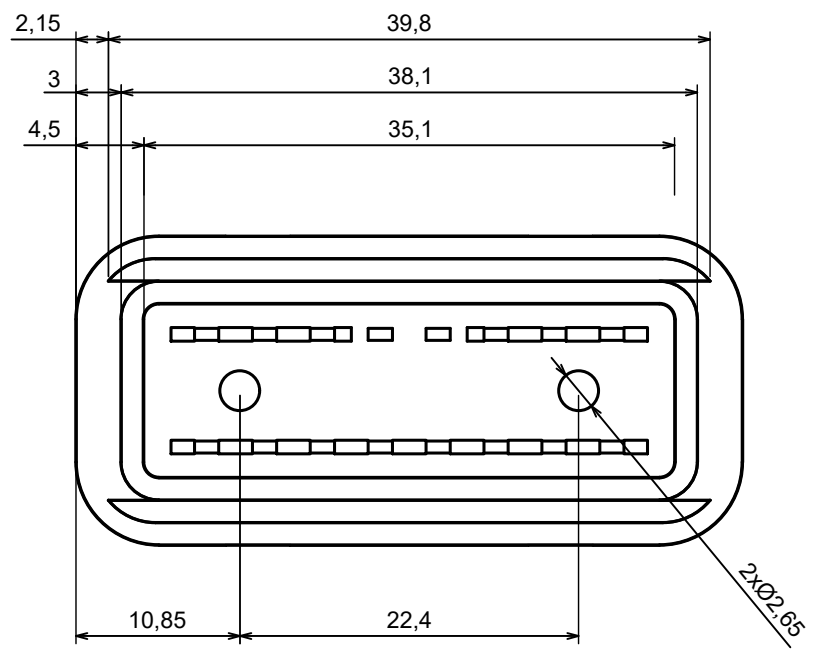

A |

A |

A-A

All rights reserved, Copyright Kradox 2023

Product model ZOB - Assembly

Format: A3 Material: ABS

Scale 2:1 Tolerance: +/- 0.5

All rights reserved, Copyright Kradox 2023		
Product model	ZOBD - Base	
Format: A3	Material: ABS	
Scale 2:1	Tolerance: +/- 0.5	

All rights reserved, Copyright Kradox 2023		
Product model	ZOBD - Cover	
Format: A3	Material: ABS	
Scale 2:1	Tolerance: +/- 0.5	

All rights reserved, Copyright Kradex 2023		
Product model	ZOBD CAP	
Format: A3	Material: ABS	
Scale 2:1	Tolerance: +/- 0.5	

All rights reserved, Copyright Kradox 2023		
Product model	ZOB CAP PLUG	
Format: A3	Material: ABS	
Scale 2:1	Tolerance: +/- 0.5	

A |

A |

A-A

All rights reserved, Copyright Kradox 2023		
Product model	ZOBD CAP PLUG CAP	
Format: A3	Material: ABS	
Scale 2:1	Tolerance: +/- 0.5	

All rights reserved, Copyright Kradox 2023

Product model ZOB SET PIN

Format: A3 Material: b6z6

Scale 4:1 Tolerance: +/- 0.5

X-ON Electronics

Largest Supplier of Electrical and Electronic Components

Click to view similar products for [Enclosures, Boxes & Cases](#) category: