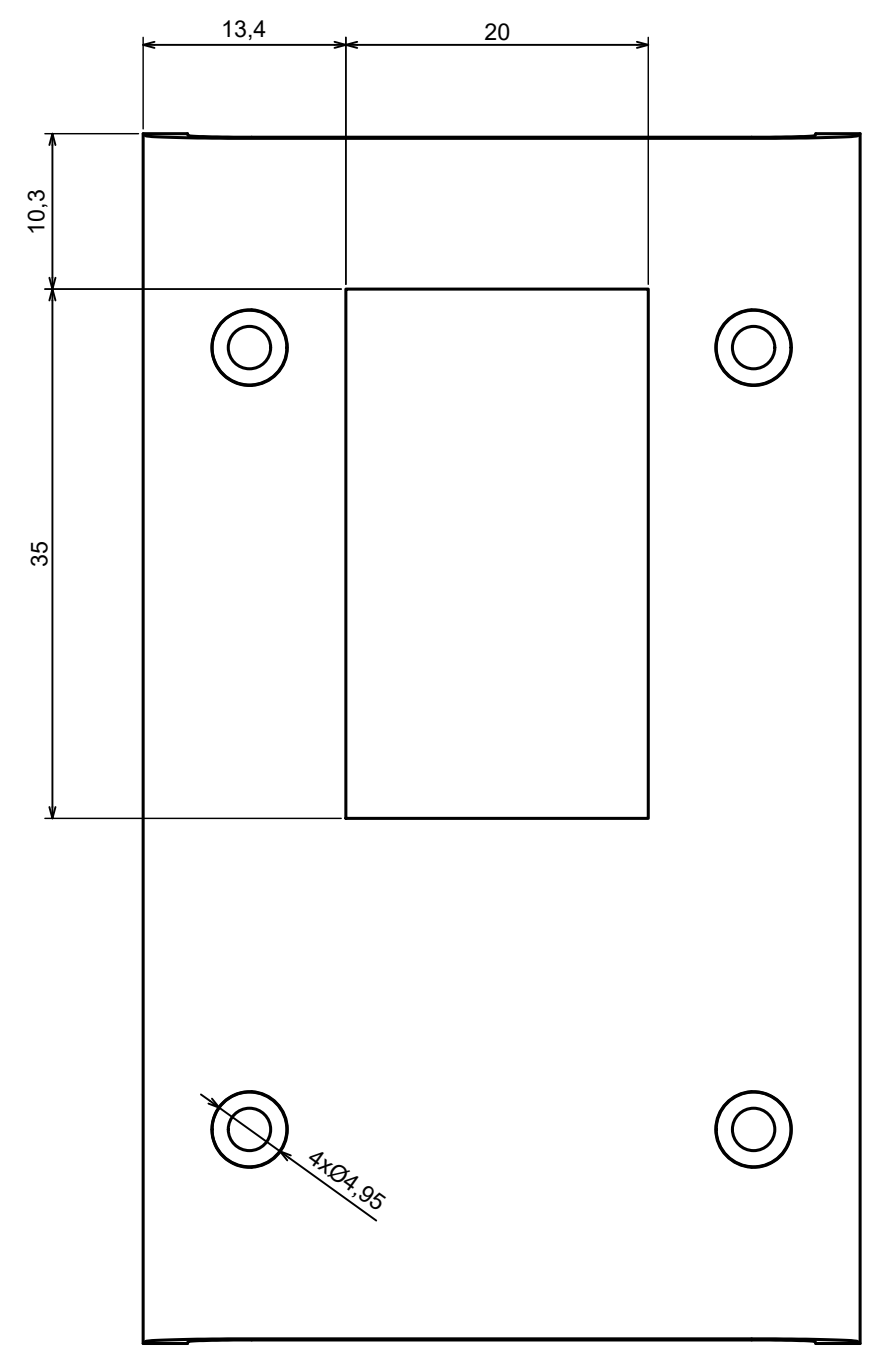

A |

A |

A-A

All rights reserved, Copyright Kradox 2023

Product model ZOB - Assembly

Format: A3 Material: ABS

Scale 2:1 Tolerance: +/- 0.5

All rights reserved, Copyright Kradox 2023		
Product model	ZOBD - Base	
Format: A3	Material: ABS	
Scale 2:1	Tolerance: +/- 0.5	

All rights reserved, Copyright Kradox 2023		
Product model	ZOBD - Cover	
Format: A3	Material: ABS	
Scale 2:1	Tolerance: +/- 0.5	

All rights reserved, Copyright Kradex 2023		
Product model	ZOBD CAP	
Format: A3	Material: ABS	
Scale 2:1	Tolerance: +/- 0.5	

All rights reserved, Copyright Kradox 2023		
Product model	ZOB CAP PLUG	
Format: A3	Material: ABS	
Scale 2:1	Tolerance: +/- 0.5	

A |

A |

A-A

All rights reserved, Copyright Kradox 2023		
Product model	ZOBD CAP PLUG CAP	
Format: A3	Material: ABS	
Scale 2:1	Tolerance: +/- 0.5	

All rights reserved, Copyright Kradox 2023

Product model ZOB SET PIN

Format: A3 Material: b6z6

Scale 4:1 Tolerance: +/- 0.5

X-ON Electronics

Largest Supplier of Electrical and Electronic Components

Click to view similar products for [Enclosures, Boxes & Cases](#) category: