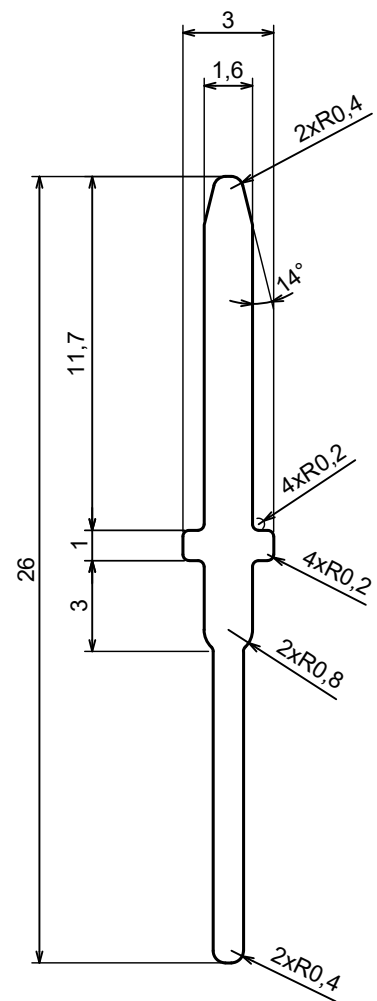

A |

A |

A-A

All rights reserved, Copyright Kradox 2023

Product model ZOB - Assembly

Format: A3 Material: ABS

Scale 2:1 Tolerance: +/- 0.5

All rights reserved, Copyright Kradox 2023		
Product model	ZOBD - Base	
Format: A3	Material: ABS	
Scale 2:1	Tolerance: +/- 0.5	

All rights reserved, Copyright Kradox 2023		
Product model	ZOBD - Cover	
Format: A3	Material: ABS	
Scale 2:1	Tolerance: +/- 0.5	

All rights reserved, Copyright Kradex 2023		
Product model	ZOBD CAP	
Format: A3	Material: ABS	
Scale 2:1	Tolerance: +/- 0.5	

All rights reserved, Copyright Kradox 2023		
Product model	ZOB CAP PLUG	
Format: A3	Material: ABS	
Scale 2:1	Tolerance: +/- 0.5	

A |

A |

A-A

All rights reserved, Copyright Kradox 2023		
Product model	ZOBD CAP PLUG CAP	
Format: A3	Material: ABS	
Scale 2:1	Tolerance: +/- 0.5	

All rights reserved, Copyright Kradox 2023

Product model ZOB SET PIN

Format: A3 Material: b6z6

Scale 4:1 Tolerance: +/- 0.5

X-ON Electronics

Largest Supplier of Electrical and Electronic Components

Click to view similar products for [Enclosures, Boxes & Cases](#) category: