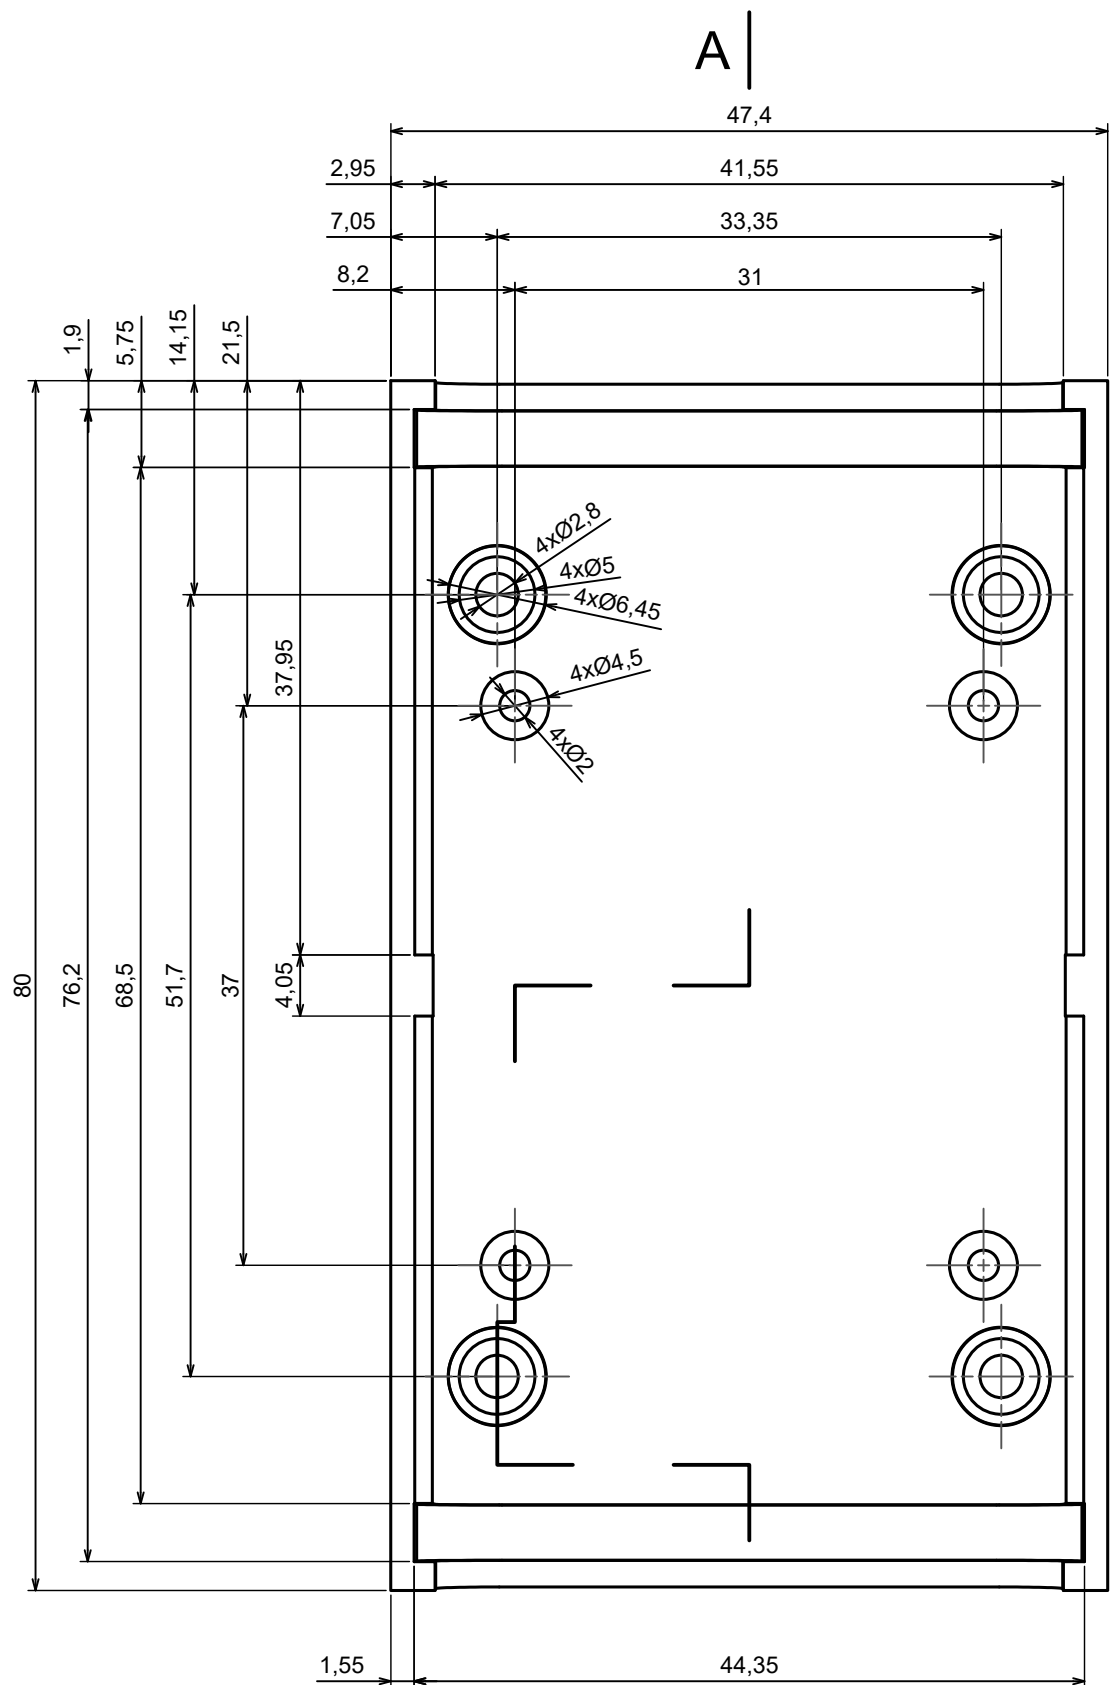

A |

A |

A-A

All rights reserved, Copyright Kradox 2023

Product model ZOB - Assembly

Format: A3 Material: ABS

Scale 2:1 Tolerance: +/- 0.5

All rights reserved, Copyright Kradox 2023		
Product model	ZOBD - Base	
Format: A3	Material: ABS	
Scale 2:1	Tolerance: +/- 0.5	

All rights reserved, Copyright Kradox 2023		
Product model	ZOBD - Cover	
Format: A3	Material: ABS	
Scale 2:1	Tolerance: +/- 0.5	

All rights reserved, Copyright Kradex 2023		
Product model	ZOBD CAP	
Format: A3	Material: ABS	
Scale 2:1	Tolerance: +/- 0.5	

All rights reserved, Copyright Kradox 2023		
Product model	ZOB CAP PLUG	
Format: A3	Material: ABS	
Scale 2:1	Tolerance: +/- 0.5	

A |

A |

A-A

All rights reserved, Copyright Kradox 2023		
Product model	ZOBD CAP PLUG CAP	
Format: A3	Material: ABS	
Scale 2:1	Tolerance: +/- 0.5	

All rights reserved, Copyright Kradox 2023

Product model ZOB SET PIN

Format: A3 Material: b6z6

Scale 4:1 Tolerance: +/- 0.5

X-ON Electronics

Largest Supplier of Electrical and Electronic Components

Click to view similar products for [Enclosures, Boxes & Cases](#) category: