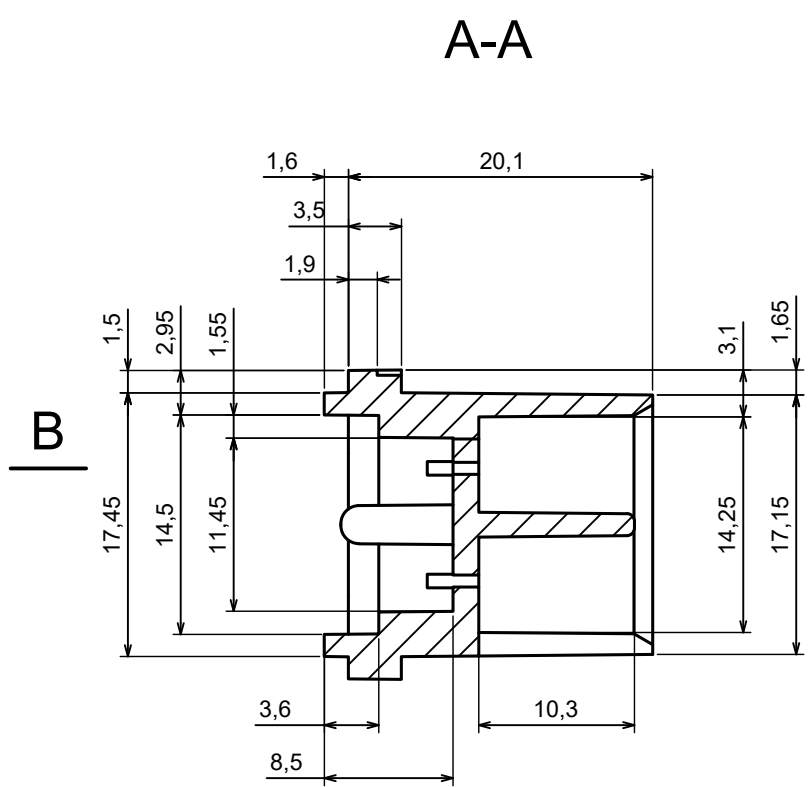

A |

A |

A-A

All rights reserved, Copyright Kradox 2023

Product model ZOB - Assembly

Format: A3 Material: ABS

Scale 2:1 Tolerance: +/- 0.5

All rights reserved, Copyright Kradox 2023		
Product model	ZOBD - Base	
Format: A3	Material: ABS	
Scale 2:1	Tolerance: +/- 0.5	

All rights reserved, Copyright Kradox 2023		
Product model	ZOBD - Cover	
Format: A3	Material: ABS	
Scale 2:1	Tolerance: +/- 0.5	

All rights reserved, Copyright Kradex 2023		
Product model	ZOBD CAP	
Format: A3	Material: ABS	
Scale 2:1	Tolerance: +/- 0.5	

All rights reserved, Copyright Kradox 2023		
Product model	ZOB CAP PLUG	
Format: A3	Material: ABS	
Scale 2:1	Tolerance: +/- 0.5	

A |

A |

A-A

All rights reserved, Copyright Kradox 2023		
Product model	ZOBD CAP PLUG CAP	
Format: A3	Material: ABS	
Scale 2:1	Tolerance: +/- 0.5	

All rights reserved, Copyright Kradox 2023

Product model ZOB SET PIN

Format: A3 Material: b6z6

Scale 4:1 Tolerance: +/- 0.5

X-ON Electronics

Largest Supplier of Electrical and Electronic Components

Click to view similar products for [Enclosures, Boxes & Cases](#) category: