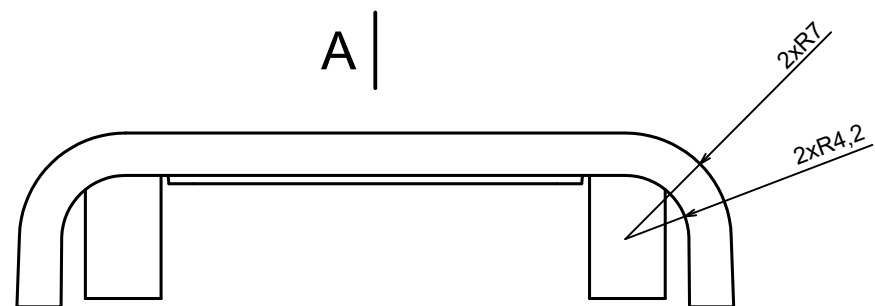

A |

A |

A-A

All rights reserved, Copyright Kradox 2023

Product model ZOB - Assembly

Format: A3 Material: ABS

Scale 2:1 Tolerance: +/- 0.5

All rights reserved, Copyright Kradox 2023		
Product model	ZOBD - Base	
Format: A3	Material: ABS	
Scale 2:1	Tolerance: +/- 0.5	

All rights reserved, Copyright Kradox 2023		
Product model	ZOBD - Cover	
Format: A3	Material: ABS	
Scale 2:1	Tolerance: +/- 0.5	

All rights reserved, Copyright Kradex 2023		
Product model	ZOBD CAP	
Format: A3	Material: ABS	
Scale 2:1	Tolerance: +/- 0.5	

All rights reserved, Copyright Kradox 2023		
Product model	ZOB CAP PLUG	
Format: A3	Material: ABS	
Scale 2:1	Tolerance: +/- 0.5	

A |

A |

A-A

All rights reserved, Copyright Kradox 2023		
Product model	ZOBD CAP PLUG CAP	
Format: A3	Material: ABS	
Scale 2:1	Tolerance: +/- 0.5	

All rights reserved, Copyright Kradox 2023		
Product model	ZOB SET PIN	
Format: A3	Material: b6z6	
Scale 4:1	Tolerance: +/- 0.5	

X-ON Electronics

Largest Supplier of Electrical and Electronic Components