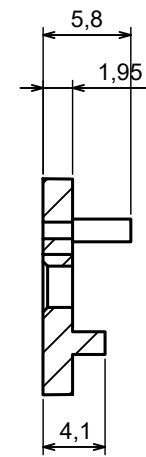

A |

A |

A-A

All rights reserved, Copyright Kradox 2023

Product model ZOB - Assembly

Format: A3 Material: ABS

Scale 2:1 Tolerance: +/- 0.5

All rights reserved, Copyright Kradox 2023		
Product model	ZOBD - Base	
Format: A3	Material: ABS	
Scale 2:1	Tolerance: +/- 0.5	

All rights reserved, Copyright Kradox 2023		
Product model	ZOBD - Cover	
Format: A3	Material: ABS	
Scale 2:1	Tolerance: +/- 0.5	

All rights reserved, Copyright Kradex 2023		
Product model	ZOBD CAP	
Format: A3	Material: ABS	
Scale 2:1	Tolerance: +/- 0.5	

All rights reserved, Copyright Kradox 2023		
Product model	ZOB CAP PLUG	
Format: A3	Material: ABS	
Scale 2:1	Tolerance: +/- 0.5	

A |

A |

A-A

All rights reserved, Copyright Kradox 2023		
Product model	ZOBD CAP PLUG CAP	
Format: A3	Material: ABS	
Scale 2:1	Tolerance: +/- 0.5	

All rights reserved, Copyright Kradox 2023		
Product model	ZOB SET PIN	
Format: A3	Material: b6z6	
Scale 4:1	Tolerance: +/- 0.5	

X-ON Electronics

Largest Supplier of Electrical and Electronic Components