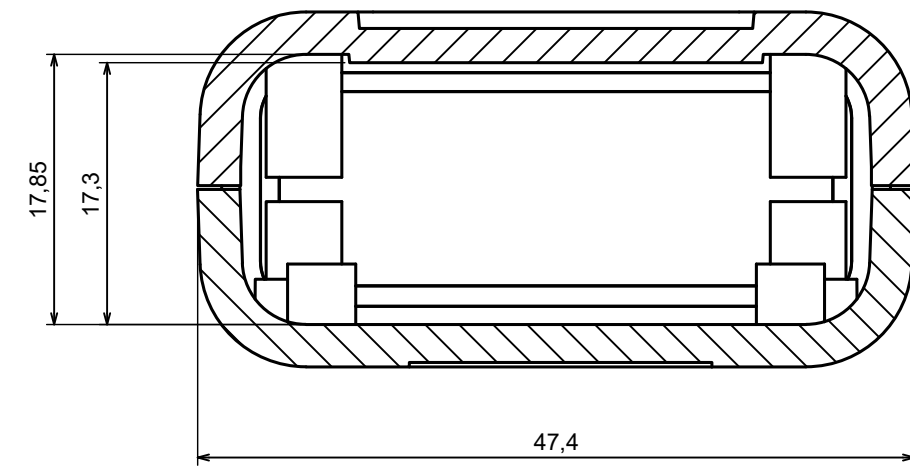

A |

A |

A-A

All rights reserved, Copyright Kradox 2023

Product model ZOB - Assembly

Format: A3 Material: ABS

Scale 2:1 Tolerance: +/- 0.5

All rights reserved, Copyright Kradox 2023		
Product model	ZOBD - Base	
Format: A3	Material: ABS	
Scale 2:1	Tolerance: +/- 0.5	

All rights reserved, Copyright Kradox 2023		
Product model	ZOBD - Cover	
Format: A3	Material: ABS	
Scale 2:1	Tolerance: +/- 0.5	

All rights reserved, Copyright Kradex 2023		
Product model	ZOBD CAP	
Format: A3	Material: ABS	
Scale 2:1	Tolerance: +/- 0.5	

All rights reserved, Copyright Kradox 2023		
Product model	ZOB CAP PLUG	
Format: A3	Material: ABS	
Scale 2:1	Tolerance: +/- 0.5	

A |

A |

A-A

All rights reserved, Copyright Kradox 2023		
Product model	ZOBD CAP PLUG CAP	
Format: A3	Material: ABS	
Scale 2:1	Tolerance: +/- 0.5	

All rights reserved, Copyright Kradox 2023		
Product model	ZOB SET PIN	
Format: A3	Material: b6z6	
Scale 4:1	Tolerance: +/- 0.5	

X-ON Electronics

Largest Supplier of Electrical and Electronic Components