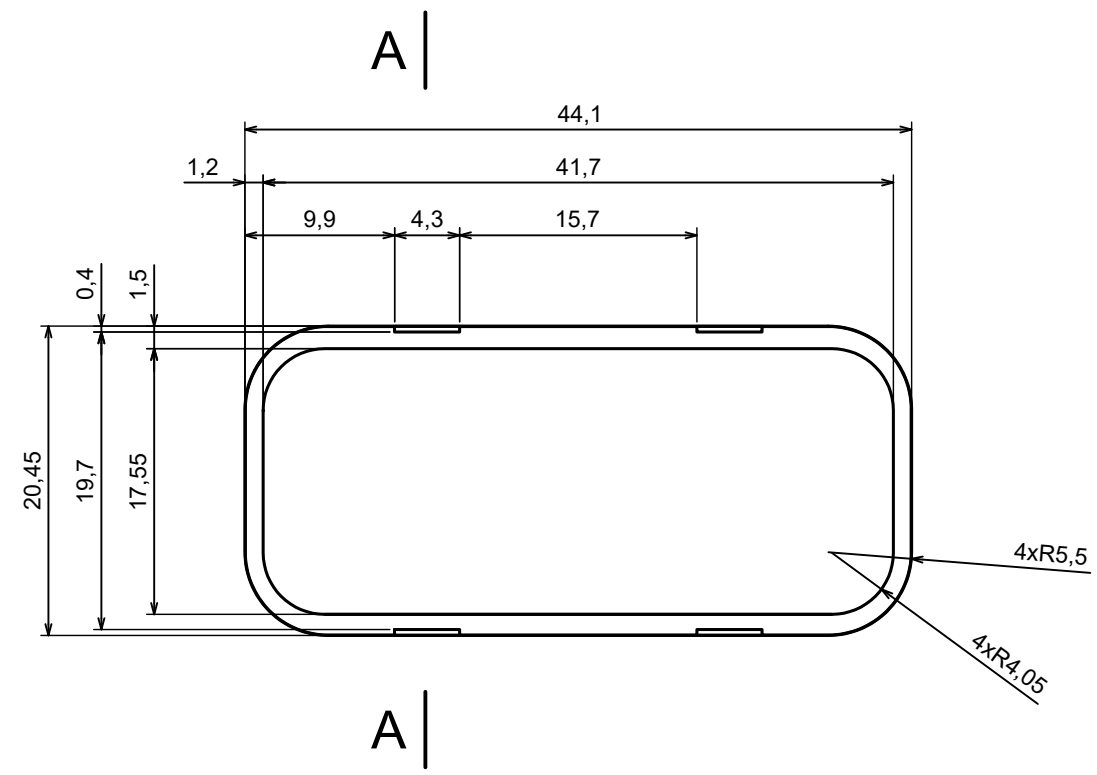

A |

A |

A-A

All rights reserved, Copyright Kradox 2023

Product model ZOB - Assembly

Format: A3 Material: ABS

Scale 2:1 Tolerance: +/- 0.5

All rights reserved, Copyright Kradox 2023		
Product model	ZOBD - Base	
Format: A3	Material: ABS	
Scale 2:1	Tolerance: +/- 0.5	

All rights reserved, Copyright Kradox 2023		
Product model	ZOBD - Cover	
Format: A3	Material: ABS	
Scale 2:1	Tolerance: +/- 0.5	

All rights reserved, Copyright Kradex 2023		
Product model	ZOBD CAP	
Format: A3	Material: ABS	
Scale 2:1	Tolerance: +/- 0.5	

All rights reserved, Copyright Kradox 2023		
Product model	ZOB CAP PLUG	
Format: A3	Material: ABS	
Scale 2:1	Tolerance: +/- 0.5	

A |

A |

A-A

All rights reserved, Copyright Kradox 2023		
Product model	ZOBD CAP PLUG CAP	
Format: A3	Material: ABS	
Scale 2:1	Tolerance: +/- 0.5	

All rights reserved, Copyright Kradox 2023		
Product model	ZOB SET PIN	
Format: A3	Material: b6z6	
Scale 4:1	Tolerance: +/- 0.5	

X-ON Electronics

Largest Supplier of Electrical and Electronic Components