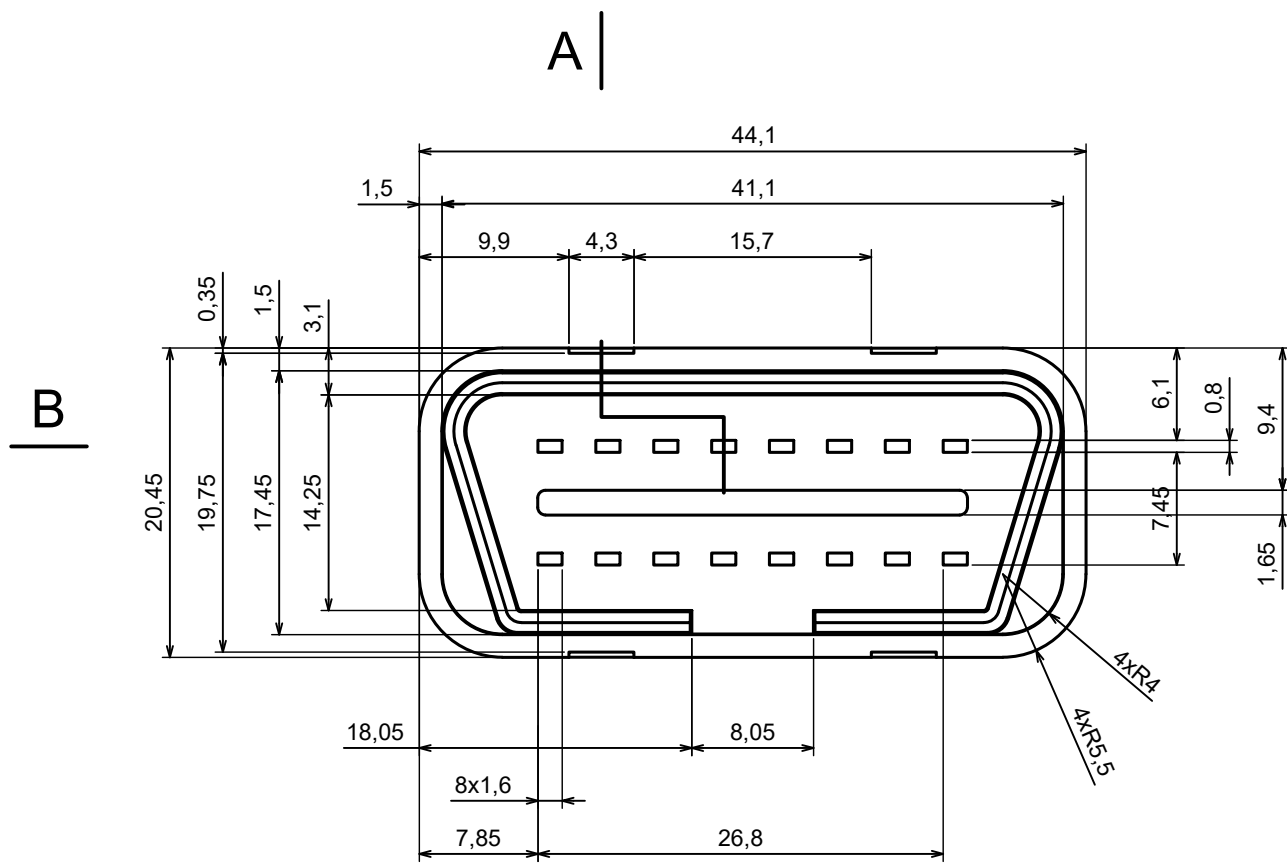

A |

A |

A-A

All rights reserved, Copyright Kradox 2023

Product model ZOB - Assembly

Format: A3 Material: ABS

Scale 2:1 Tolerance: +/- 0.5

All rights reserved, Copyright Kradox 2023		
Product model	ZOBD - Base	
Format: A3	Material: ABS	
Scale 2:1	Tolerance: +/- 0.5	

All rights reserved, Copyright Kradox 2023		
Product model	ZOBD - Cover	
Format: A3	Material: ABS	
Scale 2:1	Tolerance: +/- 0.5	

All rights reserved, Copyright Kradex 2023		
Product model	ZOBD CAP	
Format: A3	Material: ABS	
Scale 2:1	Tolerance: +/- 0.5	

All rights reserved, Copyright Kradox 2023		
Product model	ZOB CAP PLUG	
Format: A3	Material: ABS	
Scale 2:1	Tolerance: +/- 0.5	

A |

A |

A-A

All rights reserved, Copyright Kradox 2023		
Product model	ZOBD CAP PLUG CAP	
Format: A3	Material: ABS	
Scale 2:1	Tolerance: +/- 0.5	

All rights reserved, Copyright Kradox 2023		
Product model	ZOB SET PIN	
Format: A3	Material: b6z6	
Scale 4:1	Tolerance: +/- 0.5	

X-ON Electronics

Largest Supplier of Electrical and Electronic Components