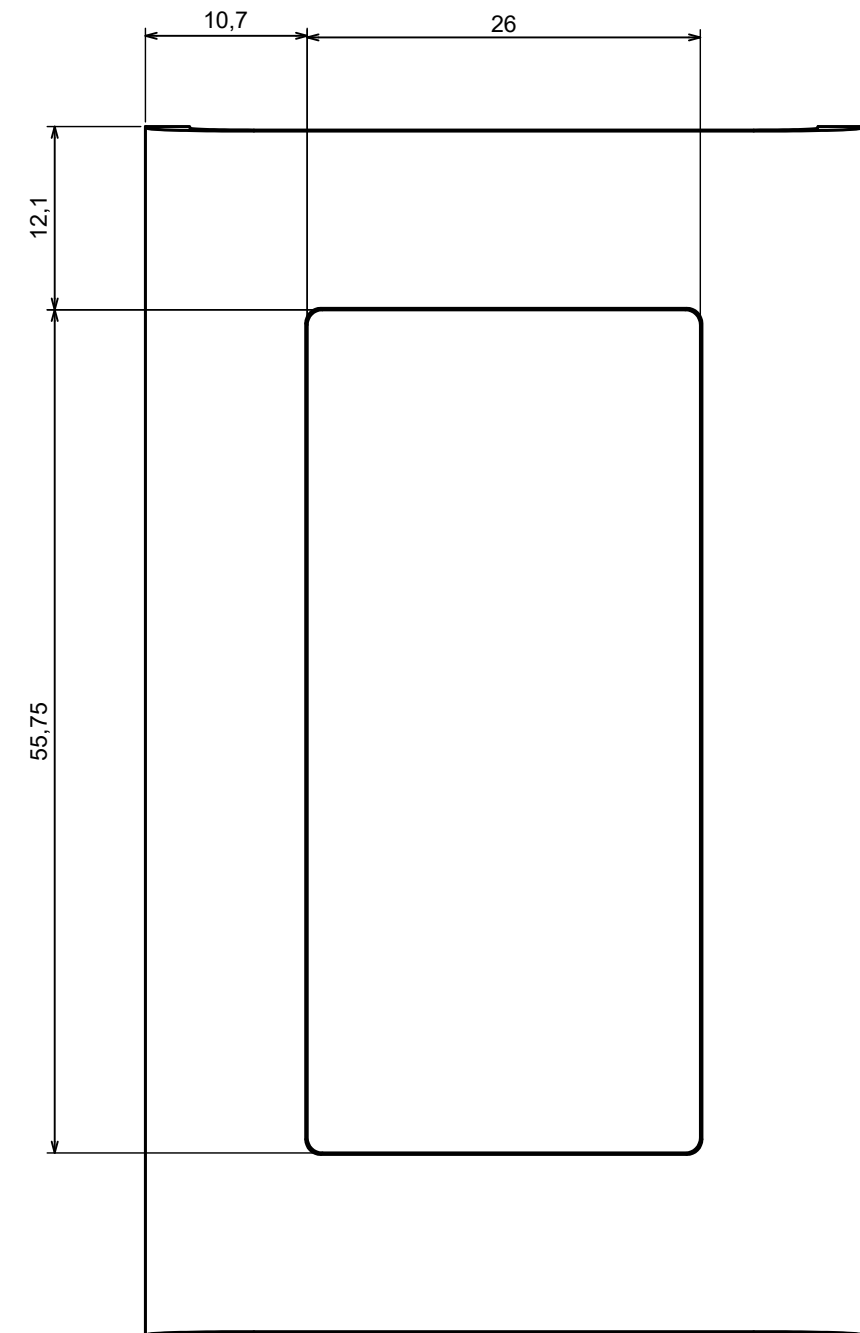

A |

A |

A-A

All rights reserved, Copyright Kradox 2023

Product model ZOB - Assembly

Format: A3 Material: ABS

Scale 2:1 Tolerance: +/- 0.5

All rights reserved, Copyright Kradox 2023		
Product model	ZOBD - Base	
Format: A3	Material: ABS	
Scale 2:1	Tolerance: +/- 0.5	

All rights reserved, Copyright Kradox 2023		
Product model	ZOBD - Cover	
Format: A3	Material: ABS	
Scale 2:1	Tolerance: +/- 0.5	

All rights reserved, Copyright Kradex 2023		
Product model	ZOBD CAP	
Format: A3	Material: ABS	
Scale 2:1	Tolerance: +/- 0.5	

All rights reserved, Copyright Kradox 2023		
Product model	ZOB CAP PLUG	
Format: A3	Material: ABS	
Scale 2:1	Tolerance: +/- 0.5	

A |

A |

A-A

All rights reserved, Copyright Kradox 2023		
Product model	ZOBD CAP PLUG CAP	
Format: A3	Material: ABS	
Scale 2:1	Tolerance: +/- 0.5	

All rights reserved, Copyright Kradox 2023		
Product model	ZOB SET PIN	
Format: A3	Material: b6z6	
Scale 4:1	Tolerance: +/- 0.5	

X-ON Electronics

Largest Supplier of Electrical and Electronic Components