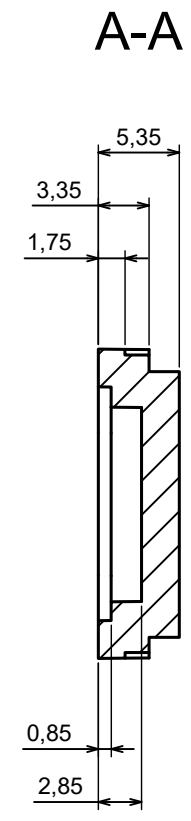

A |

A |

A-A

All rights reserved, Copyright Kradox 2023

Product model ZOB - Assembly

Format: A3 Material: ABS

Scale 2:1 Tolerance: +/- 0.5

All rights reserved, Copyright Kradox 2023		
Product model	ZOBD - Base	
Format: A3	Material: ABS	
Scale 2:1	Tolerance: +/- 0.5	

All rights reserved, Copyright Kradox 2023		
Product model	ZOBD - Cover	
Format: A3	Material: ABS	
Scale 2:1	Tolerance: +/- 0.5	

All rights reserved, Copyright Kradex 2023		
Product model	ZOBD CAP	
Format: A3	Material: ABS	
Scale 2:1	Tolerance: +/- 0.5	

All rights reserved, Copyright Kradox 2023		
Product model	ZOB CAP PLUG	
Format: A3	Material: ABS	
Scale 2:1	Tolerance: +/- 0.5	

A |

A |

A-A

All rights reserved, Copyright Kradox 2023		
Product model	ZOBD CAP PLUG CAP	
Format: A3	Material: ABS	
Scale 2:1	Tolerance: +/- 0.5	

All rights reserved, Copyright Kradox 2023		
Product model	ZOB SET PIN	
Format: A3	Material: b6z6	
Scale 4:1	Tolerance: +/- 0.5	

X-ON Electronics

Largest Supplier of Electrical and Electronic Components