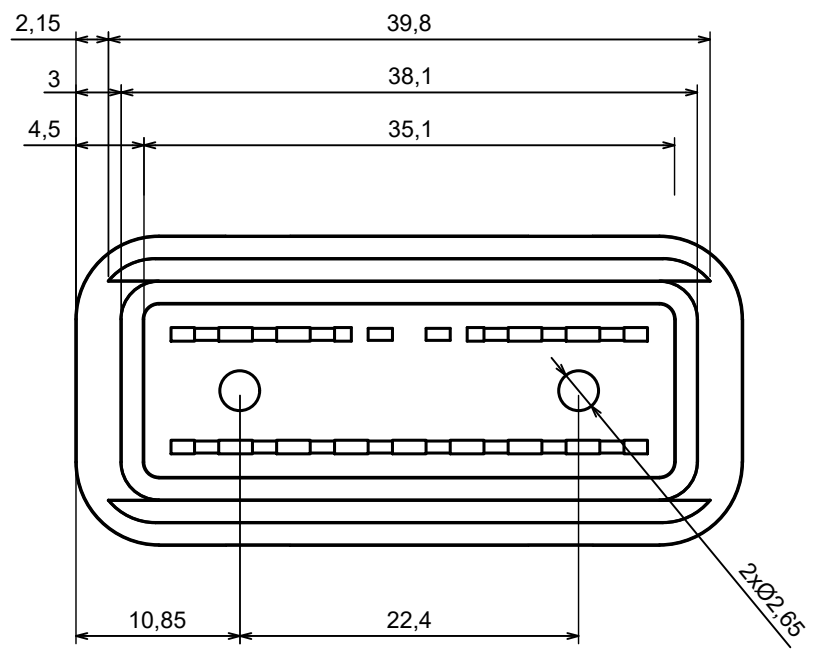

A |

A |

A-A

All rights reserved, Copyright Kradox 2023

Product model ZOB - Assembly

Format: A3 Material: ABS

Scale 2:1 Tolerance: +/- 0.5

All rights reserved, Copyright Kradox 2023		
Product model	ZOBD - Base	
Format: A3	Material: ABS	
Scale 2:1	Tolerance: +/- 0.5	

All rights reserved, Copyright Kradox 2023		
Product model	ZOBD - Cover	
Format: A3	Material: ABS	
Scale 2:1	Tolerance: +/- 0.5	

All rights reserved, Copyright Kradex 2023		
Product model	ZOBD CAP	
Format: A3	Material: ABS	
Scale 2:1	Tolerance: +/- 0.5	

All rights reserved, Copyright Kradox 2023		
Product model	ZOB CAP PLUG	
Format: A3	Material: ABS	
Scale 2:1	Tolerance: +/- 0.5	

A |

A |

A-A

All rights reserved, Copyright Kradox 2023		
Product model	ZOBD CAP PLUG CAP	
Format: A3	Material: ABS	
Scale 2:1	Tolerance: +/- 0.5	

All rights reserved, Copyright Kradox 2023		
Product model	ZOB SET PIN	
Format: A3	Material: b6z6	
Scale 4:1	Tolerance: +/- 0.5	

X-ON Electronics

Largest Supplier of Electrical and Electronic Components