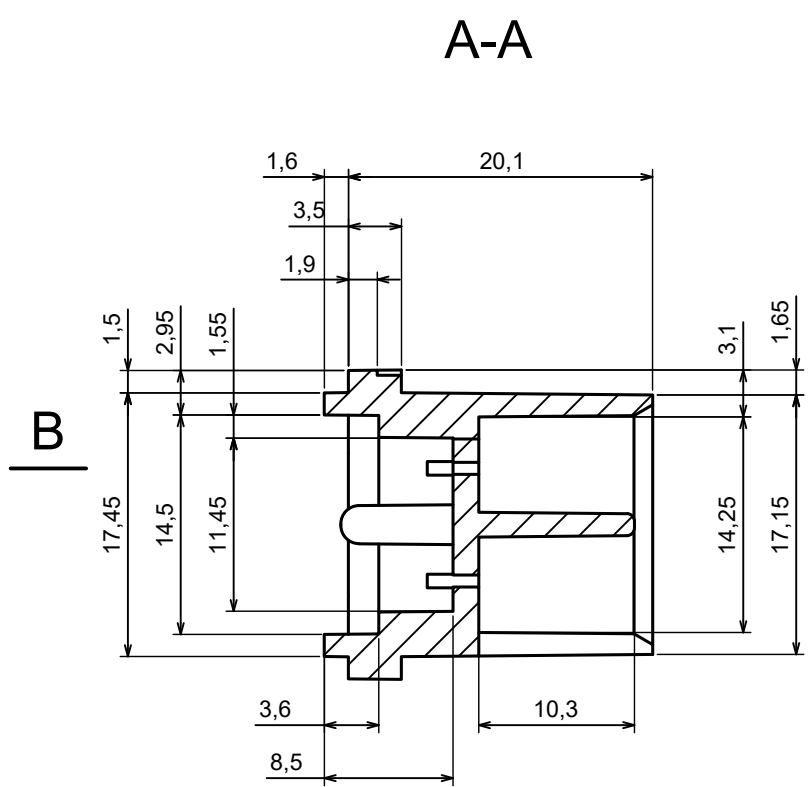

A |

A |

A-A

All rights reserved, Copyright Kradox 2023

Product model ZOB - Assembly

Format: A3 Material: ABS

Scale 2:1 Tolerance: +/- 0.5

All rights reserved, Copyright Kradox 2023		
Product model	ZOBD - Base	
Format: A3	Material: ABS	
Scale 2:1	Tolerance: +/- 0.5	

All rights reserved, Copyright Kradox 2023		
Product model	ZOBD - Cover	
Format: A3	Material: ABS	
Scale 2:1	Tolerance: +/- 0.5	

All rights reserved, Copyright Kradex 2023		
Product model	ZOBD CAP	
Format: A3	Material: ABS	
Scale 2:1	Tolerance: +/- 0.5	

All rights reserved, Copyright Kradox 2023		
Product model	ZOB CAP PLUG	
Format: A3	Material: ABS	
Scale 2:1	Tolerance: +/- 0.5	

A |

A |

A-A

All rights reserved, Copyright Kradox 2023		
Product model	ZOBD CAP PLUG CAP	
Format: A3	Material: ABS	
Scale 2:1	Tolerance: +/- 0.5	

All rights reserved, Copyright Kradox 2023		
Product model	ZOB SET PIN	
Format: A3	Material: b6z6	
Scale 4:1	Tolerance: +/- 0.5	

X-ON Electronics

Largest Supplier of Electrical and Electronic Components