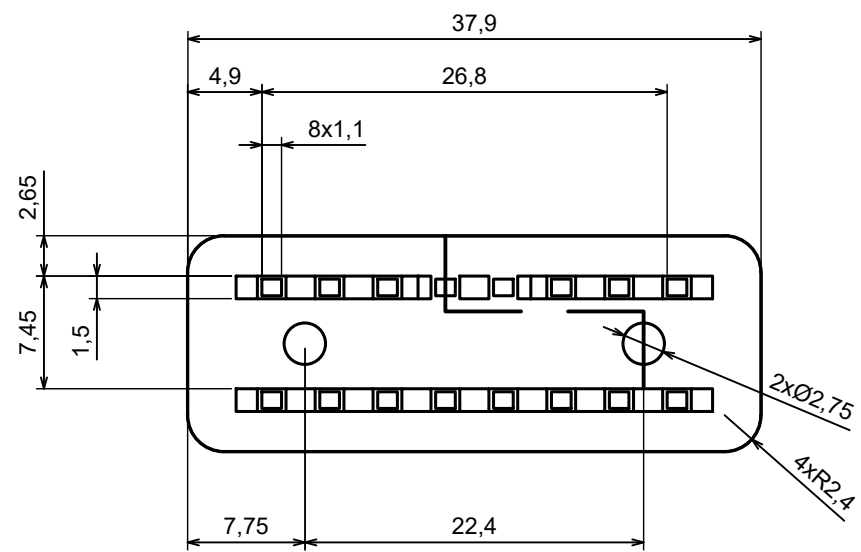

All rights reserved, Copyright Kradox 2023		
Product model	ZOBD - Cover	
Format: A3	Material: ABS	
Scale 2:1	Tolerance: +/- 0.5	

All rights reserved, Copyright Kradex 2023		
Product model	ZOBD CAP	
Format: A3	Material: ABS	
Scale 2:1	Tolerance: +/- 0.5	

All rights reserved, Copyright Kradox 2023		
Product model	ZOB CAP PLUG	
Format: A3	Material: ABS	
Scale 2:1	Tolerance: +/- 0.5	

A |

A |

A-A

All rights reserved, Copyright Kradox 2023		
Product model	ZOBD CAP PLUG CAP	
Format: A3	Material: ABS	
Scale 2:1	Tolerance: +/- 0.5	

All rights reserved, Copyright Kradox 2023		
Product model	ZOB SET PIN	
Format: A3	Material: b6z6	
Scale 4:1	Tolerance: +/- 0.5	

X-ON Electronics

Largest Supplier of Electrical and Electronic Components