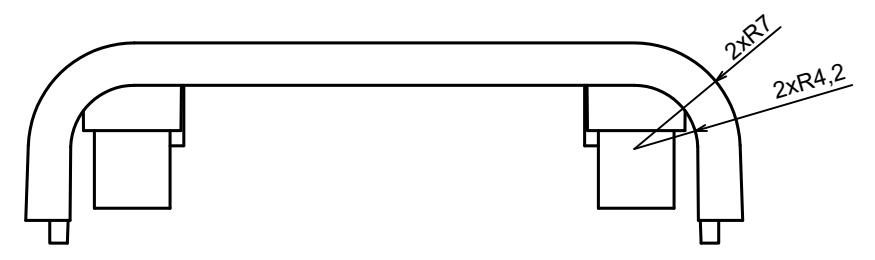

A |

A |

A-A

All rights reserved, Copyright Kradox 2023

Product model ZOB - Assembly

Format: A3 Material: ABS

Scale 2:1 Tolerance: +/- 0.5

All rights reserved, Copyright Kradox 2023		
Product model	ZOBD - Base	
Format: A3	Material: ABS	
Scale 2:1	Tolerance: +/- 0.5	

All rights reserved, Copyright Kradox 2023		
Product model	ZOBD - Cover	
Format: A3	Material: ABS	
Scale 2:1	Tolerance: +/- 0.5	

All rights reserved, Copyright Kradex 2023		
Product model	ZOBD CAP	
Format: A3	Material: ABS	
Scale 2:1	Tolerance: +/- 0.5	

All rights reserved, Copyright Kradox 2023		
Product model	ZOB CAP PLUG	
Format: A3	Material: ABS	
Scale 2:1	Tolerance: +/- 0.5	

A |

A |

A-A

All rights reserved, Copyright Kradox 2023		
Product model	ZOBD CAP PLUG CAP	
Format: A3	Material: ABS	
Scale 2:1	Tolerance: +/- 0.5	

All rights reserved, Copyright Kradox 2023		
Product model	ZOB SET PIN	
Format: A3	Material: b6z6	
Scale 4:1	Tolerance: +/- 0.5	

X-ON Electronics

Largest Supplier of Electrical and Electronic Components