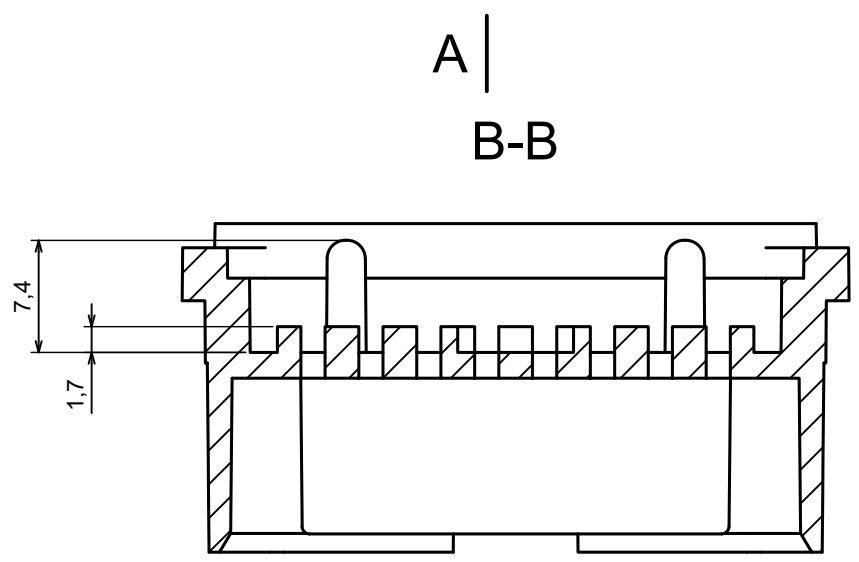

A |

A |

A-A

All rights reserved, Copyright Kradox 2023

Product model ZOB - Assembly

Format: A3 Material: ABS

Scale 2:1 Tolerance: +/- 0.5

All rights reserved, Copyright Kradox 2023		
Product model	ZOBD - Base	
Format: A3	Material: ABS	
Scale 2:1	Tolerance: +/- 0.5	

All rights reserved, Copyright Kradox 2023		
Product model	ZOBD - Cover	
Format: A3	Material: ABS	
Scale 2:1	Tolerance: +/- 0.5	

All rights reserved, Copyright Kradex 2023		
Product model	ZOBD CAP	
Format: A3	Material: ABS	
Scale 2:1	Tolerance: +/- 0.5	

All rights reserved, Copyright Kradox 2023		
Product model	ZOB CAP PLUG	
Format: A3	Material: ABS	
Scale 2:1	Tolerance: +/- 0.5	

A |

A |

A-A

All rights reserved, Copyright Kradox 2023		
Product model	ZOBD CAP PLUG CAP	
Format: A3	Material: ABS	
Scale 2:1	Tolerance: +/- 0.5	

All rights reserved, Copyright Kradox 2023		
Product model	ZOB SET PIN	
Format: A3	Material: b6z6	
Scale 4:1	Tolerance: +/- 0.5	

X-ON Electronics

Largest Supplier of Electrical and Electronic Components