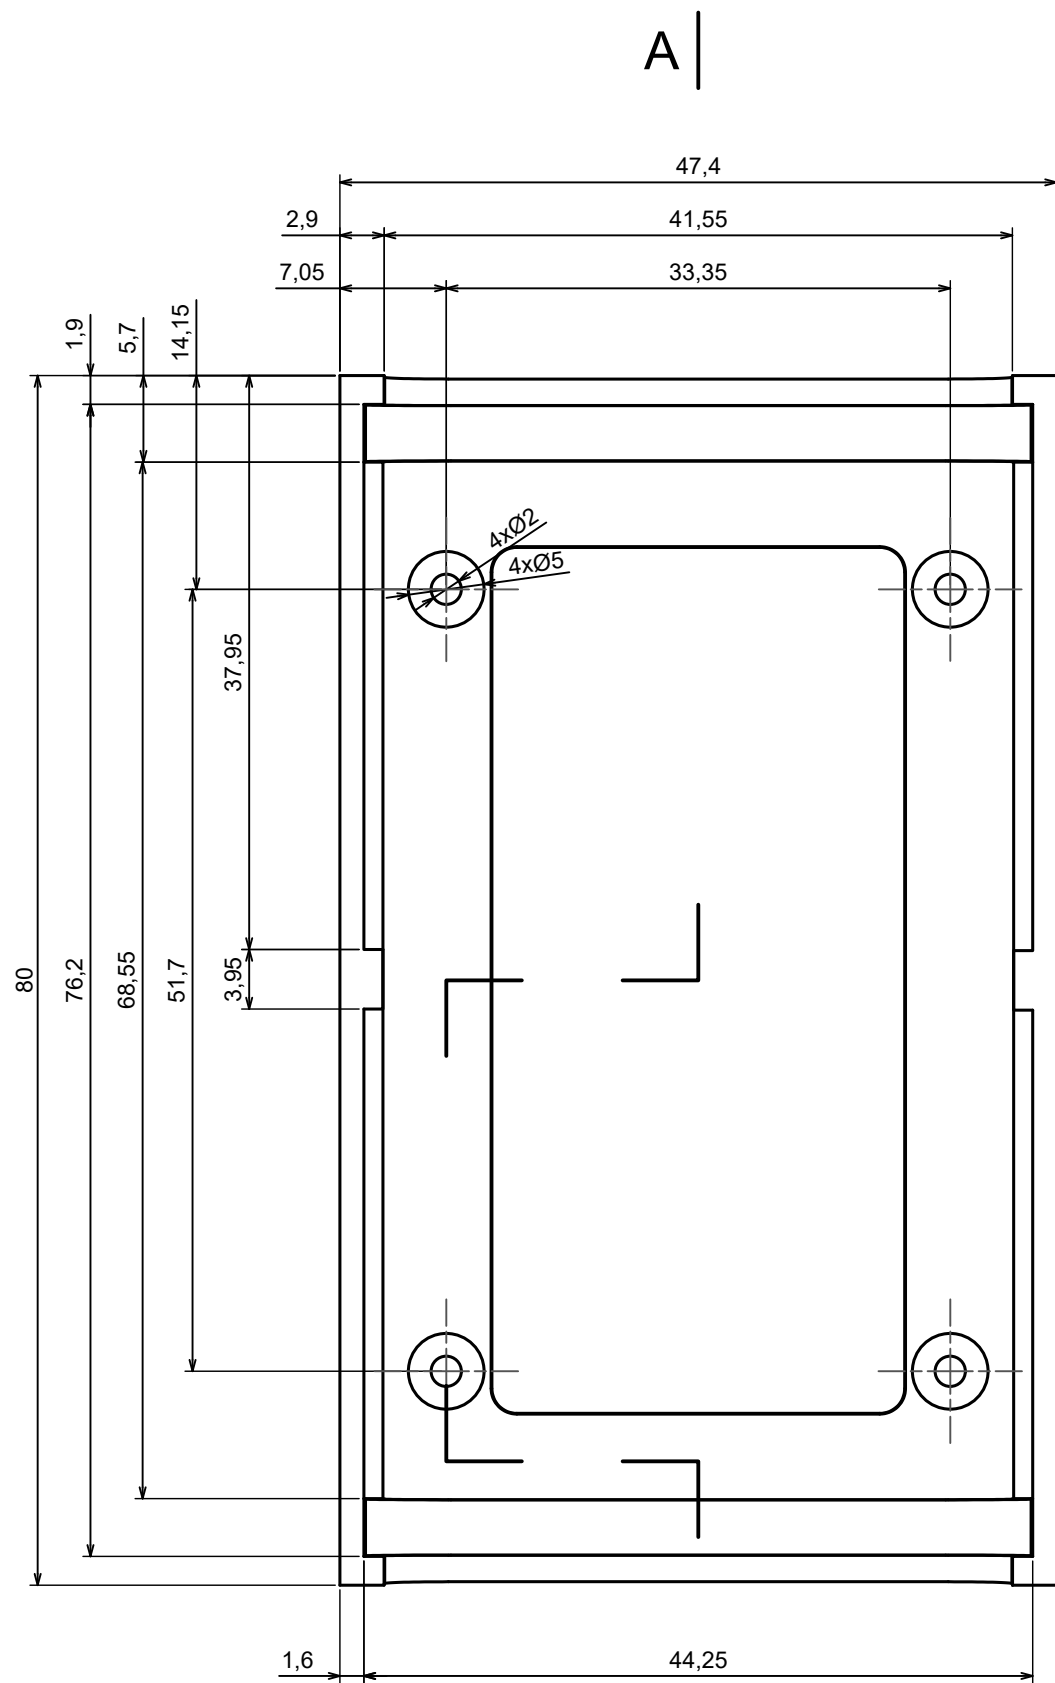

A |

A |

A-A

All rights reserved, Copyright Kradox 2023

Product model ZOB - Assembly

Format: A3 Material: ABS

Scale 2:1 Tolerance: +/- 0.5

All rights reserved, Copyright Kradox 2023		
Product model	ZOBD - Base	
Format: A3	Material: ABS	
Scale 2:1	Tolerance: +/- 0.5	

All rights reserved, Copyright Kradox 2023		
Product model	ZOBD - Cover	
Format: A3	Material: ABS	
Scale 2:1	Tolerance: +/- 0.5	

All rights reserved, Copyright Kradex 2023		
Product model	ZOBD CAP	
Format: A3	Material: ABS	
Scale 2:1	Tolerance: +/- 0.5	

All rights reserved, Copyright Kradox 2023		
Product model	ZOB CAP PLUG	
Format: A3	Material: ABS	
Scale 2:1	Tolerance: +/- 0.5	

A |

A |

A-A

All rights reserved, Copyright Kradox 2023		
Product model	ZOBD CAP PLUG CAP	
Format: A3	Material: ABS	
Scale 2:1	Tolerance: +/- 0.5	

All rights reserved, Copyright Kradox 2023		
Product model	ZOB SET PIN	
Format: A3	Material: b6z6	
Scale 4:1	Tolerance: +/- 0.5	

X-ON Electronics

Largest Supplier of Electrical and Electronic Components