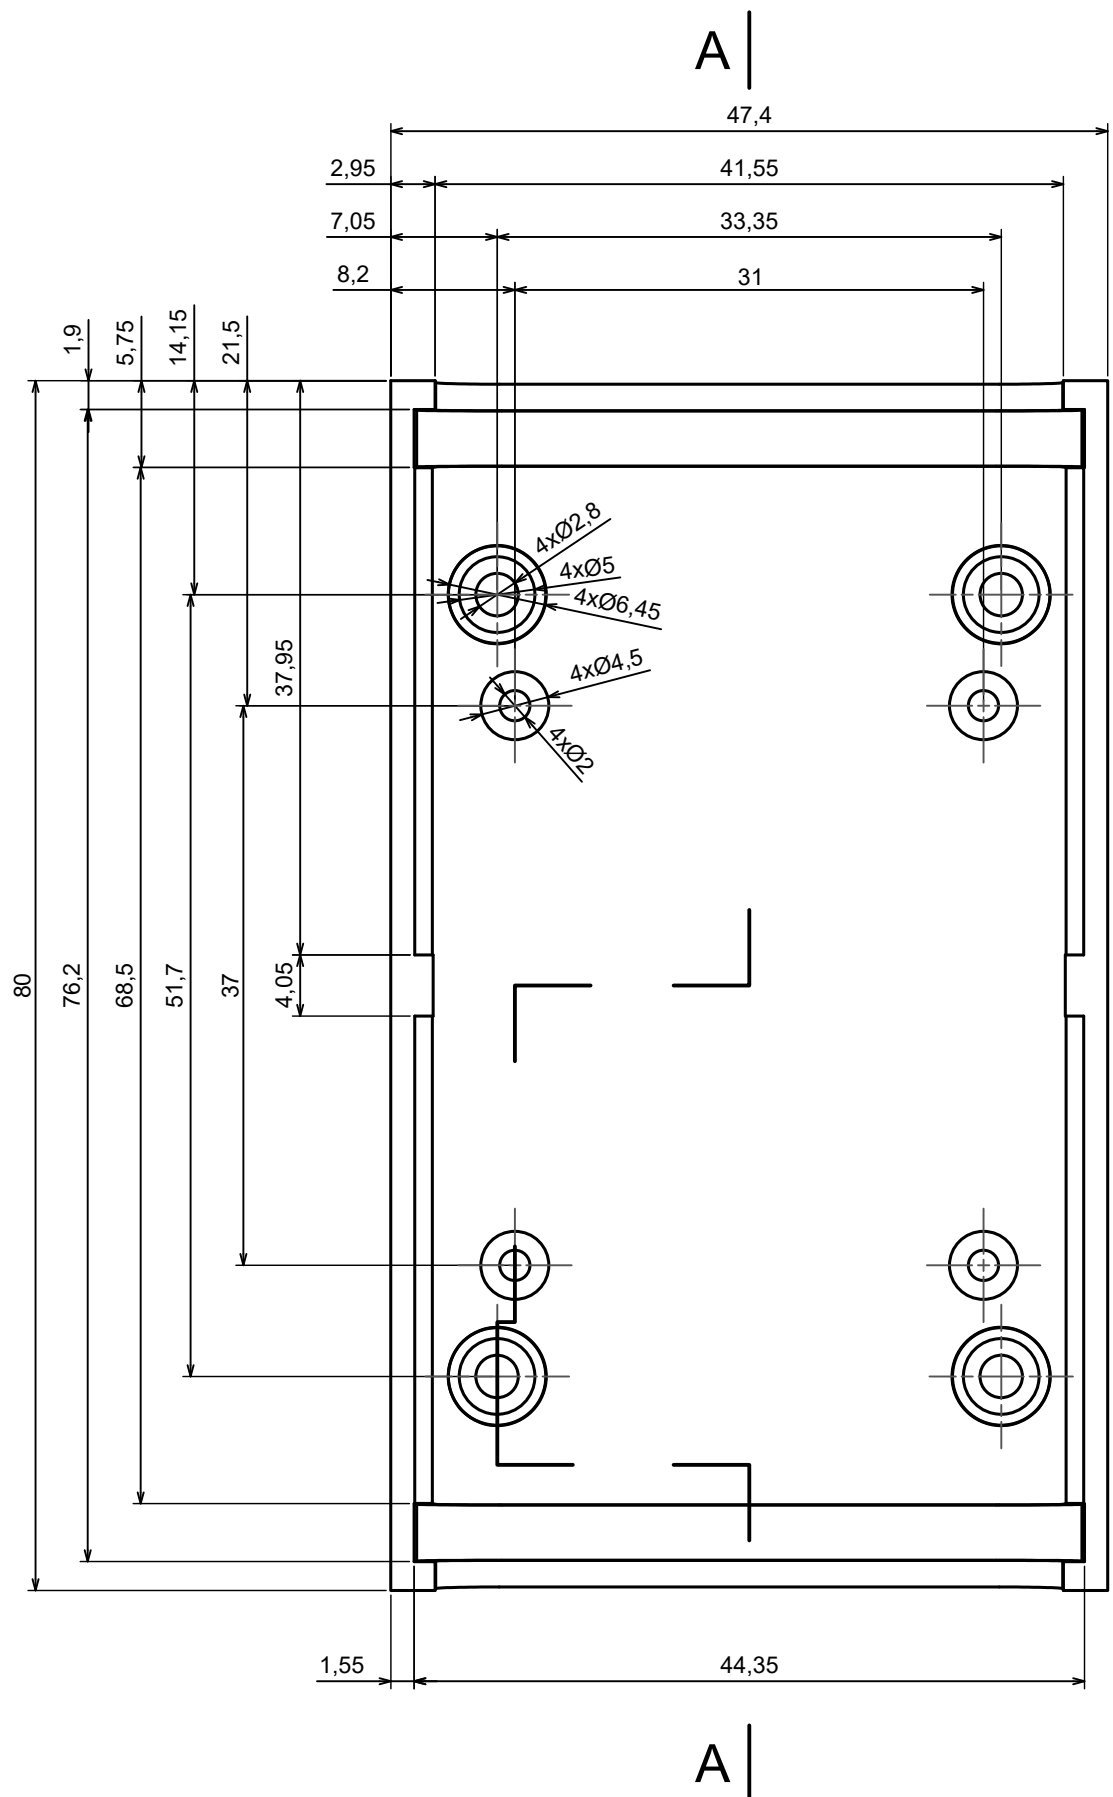

A |

A |

A-A

All rights reserved, Copyright Kradox 2023

Product model ZOB - Assembly

Format: A3 Material: ABS

Scale 2:1 Tolerance: +/- 0.5

All rights reserved, Copyright Kradox 2023		
Product model	ZOBD - Base	
Format: A3	Material: ABS	
Scale 2:1	Tolerance: +/- 0.5	

All rights reserved, Copyright Kradox 2023		
Product model	ZOBD - Cover	
Format: A3	Material: ABS	
Scale 2:1	Tolerance: +/- 0.5	

All rights reserved, Copyright Kradex 2023		
Product model	ZOBD CAP	
Format: A3	Material: ABS	
Scale 2:1	Tolerance: +/- 0.5	

All rights reserved, Copyright Kradox 2023		
Product model	ZOB CAP PLUG	
Format: A3	Material: ABS	
Scale 2:1	Tolerance: +/- 0.5	

A |

A |

A-A

All rights reserved, Copyright Kradox 2023		
Product model	ZOBD CAP PLUG CAP	
Format: A3	Material: ABS	
Scale 2:1	Tolerance: +/- 0.5	

All rights reserved, Copyright Kradox 2023		
Product model	ZOB SET PIN	
Format: A3	Material: b6z6	
Scale 4:1	Tolerance: +/- 0.5	

X-ON Electronics

Largest Supplier of Electrical and Electronic Components