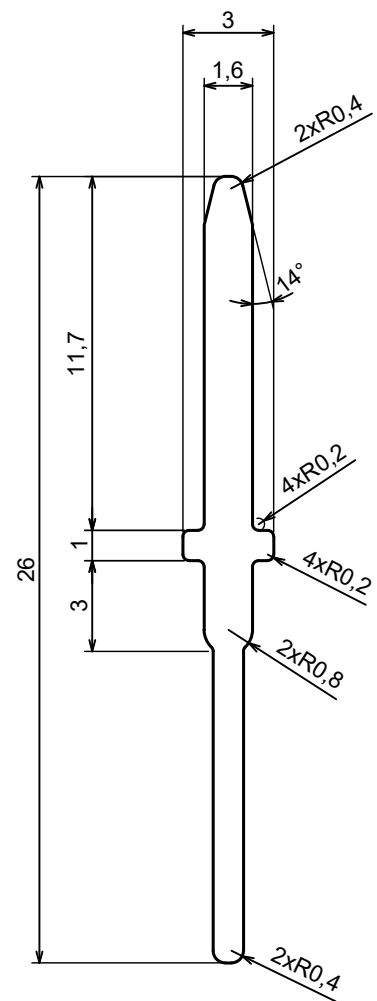

A |

A |

A-A

All rights reserved, Copyright Kradox 2023

Product model ZOB - Assembly

Format: A3 Material: ABS

Scale 2:1 Tolerance: +/- 0.5

All rights reserved, Copyright Kradox 2023		
Product model	ZOBD - Base	
Format: A3	Material: ABS	
Scale 2:1	Tolerance: +/- 0.5	

All rights reserved, Copyright Kradox 2023		
Product model	ZOBD - Cover	
Format: A3	Material: ABS	
Scale 2:1	Tolerance: +/- 0.5	

All rights reserved, Copyright Kradex 2023		
Product model	ZOBD CAP	
Format: A3	Material: ABS	
Scale 2:1	Tolerance: +/- 0.5	

All rights reserved, Copyright Kradox 2023		
Product model	ZOB CAP PLUG	
Format: A3	Material: ABS	
Scale 2:1	Tolerance: +/- 0.5	

A |

A |

A-A

All rights reserved, Copyright Kradox 2023		
Product model	ZOBD CAP PLUG CAP	
Format: A3	Material: ABS	
Scale 2:1	Tolerance: +/- 0.5	

All rights reserved, Copyright Kradox 2023		
Product model	ZOB SET PIN	
Format: A3	Material: b6z6	
Scale 4:1	Tolerance: +/- 0.5	

X-ON Electronics

Largest Supplier of Electrical and Electronic Components