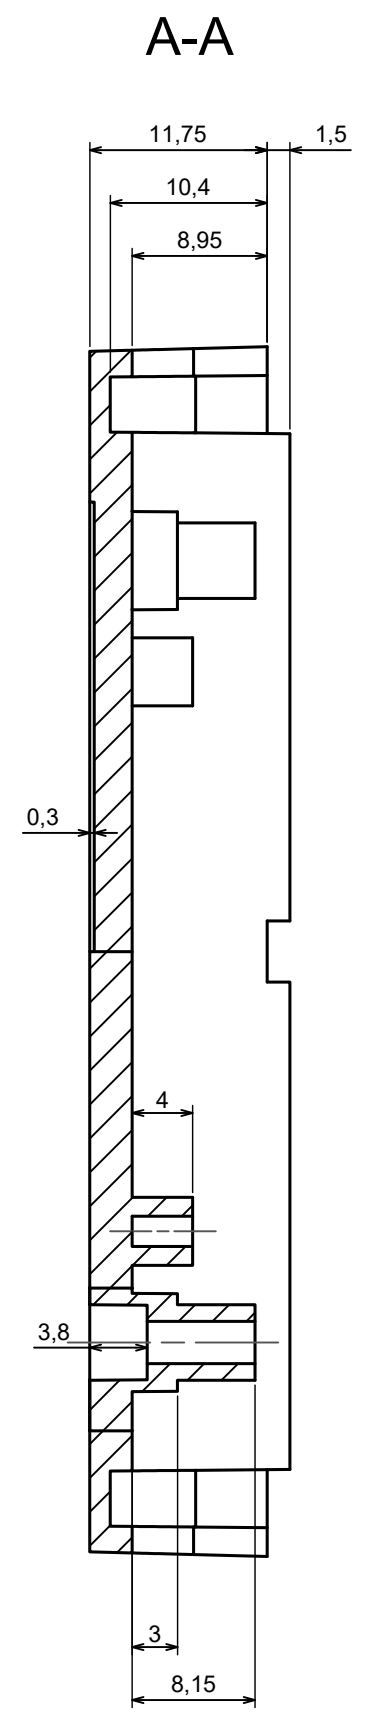

A |

A |

A-A

All rights reserved, Copyright Kradox 2023

Product model ZOB - Assembly

Format: A3 Material: ABS

Scale 2:1 Tolerance: +/- 0.5

All rights reserved, Copyright Kradox 2023		
Product model	ZOBD - Base	
Format: A3	Material: ABS	
Scale 2:1	Tolerance: +/- 0.5	

All rights reserved, Copyright Kradox 2023		
Product model	ZOBD - Cover	
Format: A3	Material: ABS	
Scale 2:1	Tolerance: +/- 0.5	

All rights reserved, Copyright Kradex 2023		
Product model	ZOBD CAP	
Format: A3	Material: ABS	
Scale 2:1	Tolerance: +/- 0.5	

All rights reserved, Copyright Kradox 2023		
Product model	ZOB CAP PLUG	
Format: A3	Material: ABS	
Scale 2:1	Tolerance: +/- 0.5	

A |

A |

A-A

All rights reserved, Copyright Kradox 2023		
Product model	ZOBD CAP PLUG CAP	
Format: A3	Material: ABS	
Scale 2:1	Tolerance: +/- 0.5	

All rights reserved, Copyright Kradox 2023		
Product model	ZOB SET PIN	
Format: A3	Material: b6z6	
Scale 4:1	Tolerance: +/- 0.5	

X-ON Electronics

Largest Supplier of Electrical and Electronic Components