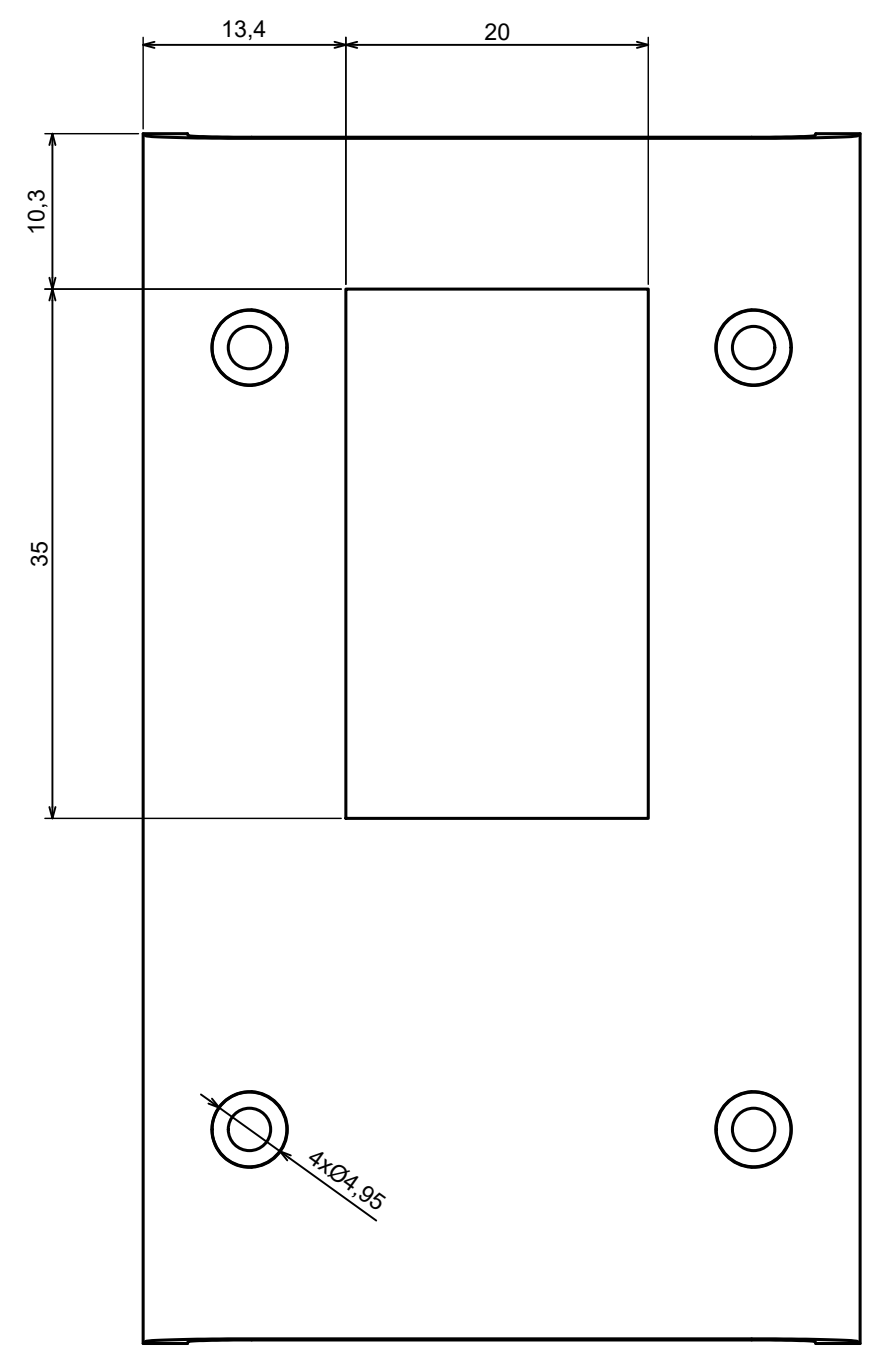

A |

A |

A-A

All rights reserved, Copyright Kradox 2023

Product model ZOB - Assembly

Format: A3 Material: ABS

Scale 2:1 Tolerance: +/- 0.5

All rights reserved, Copyright Kradox 2023		
Product model	ZOBD - Base	
Format: A3	Material: ABS	
Scale 2:1	Tolerance: +/- 0.5	

All rights reserved, Copyright Kradox 2023		
Product model	ZOBD - Cover	
Format: A3	Material: ABS	
Scale 2:1	Tolerance: +/- 0.5	

All rights reserved, Copyright Kradex 2023		
Product model	ZOBD CAP	
Format: A3	Material: ABS	
Scale 2:1	Tolerance: +/- 0.5	

All rights reserved, Copyright Kradox 2023		
Product model	ZOB CAP PLUG	
Format: A3	Material: ABS	
Scale 2:1	Tolerance: +/- 0.5	

A |

A |

A-A

All rights reserved, Copyright Kradox 2023		
Product model	ZOBD CAP PLUG CAP	
Format: A3	Material: ABS	
Scale 2:1	Tolerance: +/- 0.5	

All rights reserved, Copyright Kradox 2023		
Product model	ZOB SET PIN	
Format: A3	Material: b6z6	
Scale 4:1	Tolerance: +/- 0.5	

X-ON Electronics

Largest Supplier of Electrical and Electronic Components