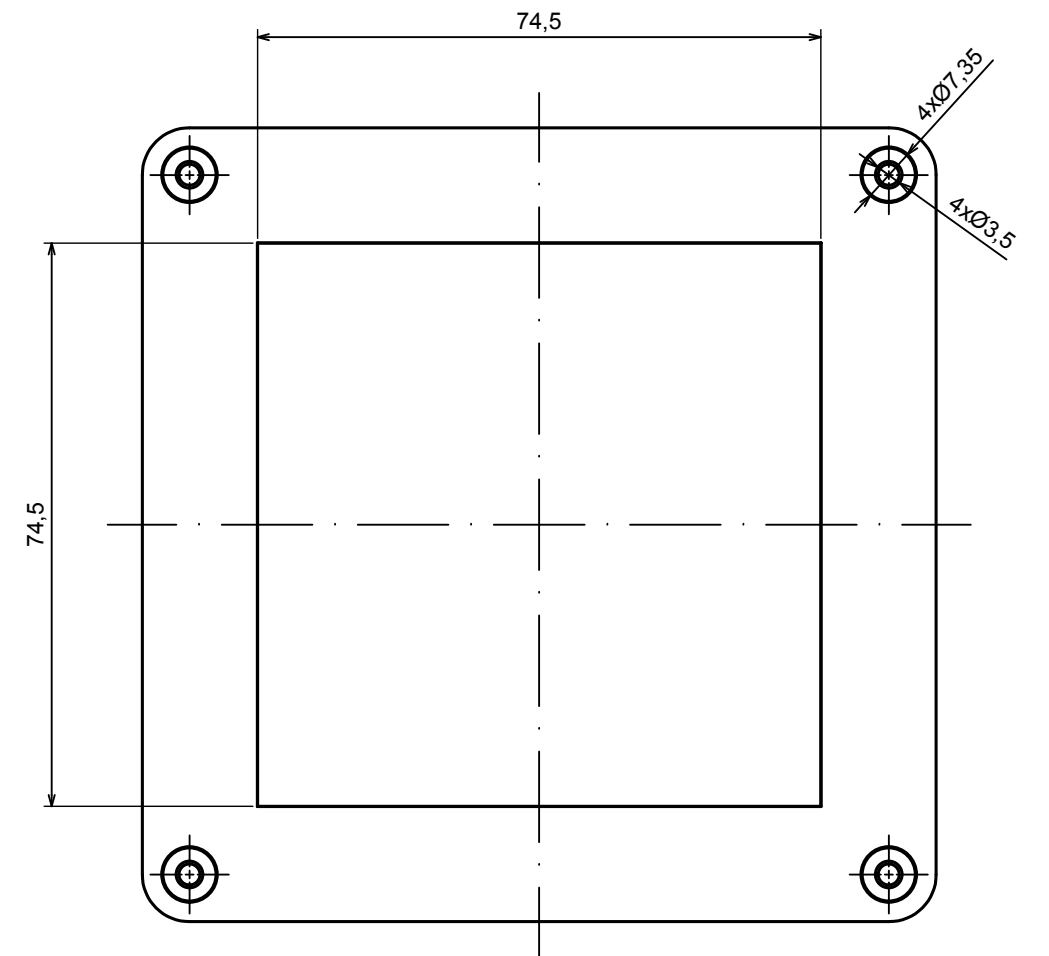

Scale 1:1	Tolerance: +/- 0.5
-----------	--------------------

A-A

B (2:1)

All rights reserved, Copyright Kradox 2022	
Product model	Enclosure ZP105.105.60U TM - Base ZP105.105.30U TM
Format: A3	Material: PC, ABS
Scale 1:1	Tolerance: +/- 0.5

A |

A |

A-A

All rights reserved, Copyright Kradox 2022

Product model Enclosure ZP105.105.60U TM- Cover ZP105.105.15

Format: A3 Material: PC, ABS

Scale 1:1 Tolerance: +/- 0.5

X-ON Electronics