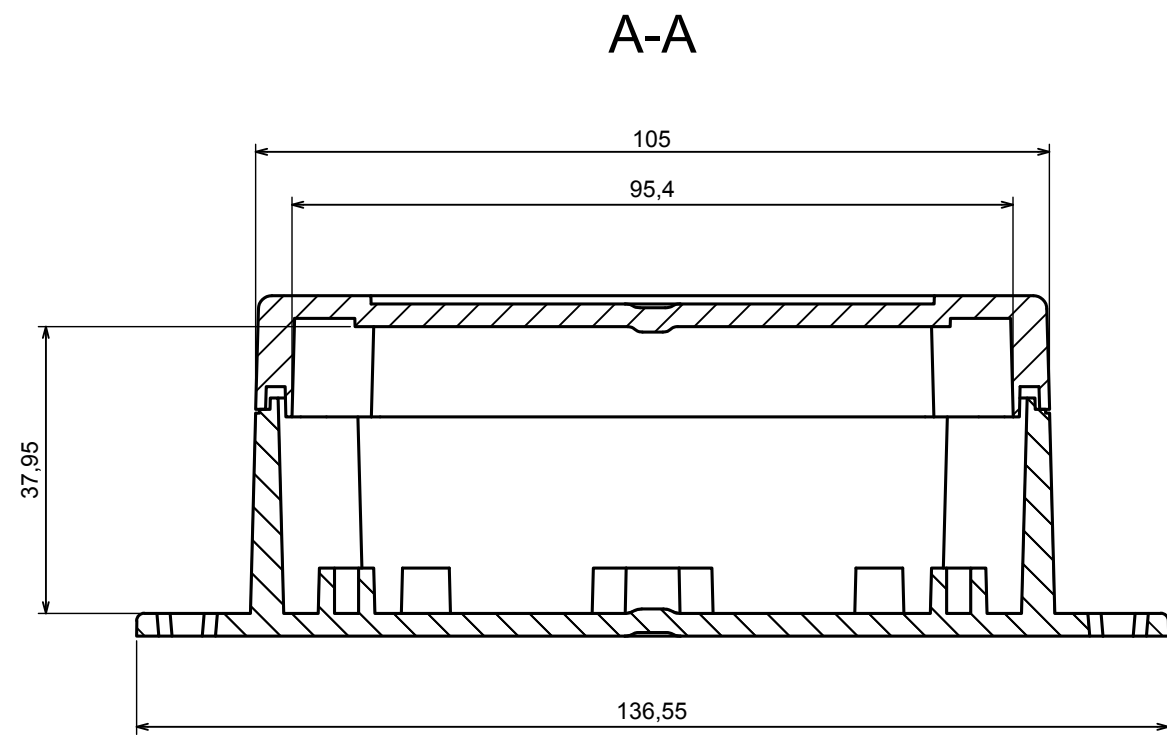

A |

All rights reserved, Copyright Kradex 2022

Product model	Enclosure ZP105.105.60U TM - Assembly
---------------	---------------------------------------

Format: A3	Material: PC, ABS
------------	-------------------

Scale 1:1	Tolerance: +/- 0.5
-----------	--------------------

A-A

B (2:1)

All rights reserved, Copyright Kradox 2022	
Product model	Enclosure ZP105.105.60U TM - Base ZP105.105.30U TM
Format: A3	Material: PC, ABS
Scale 1:1	Tolerance: +/- 0.5