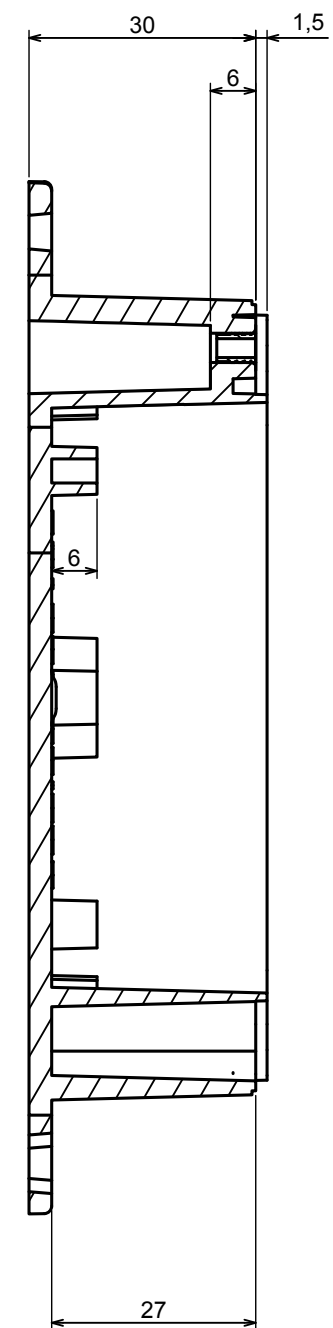

A |

All rights reserved, Copyright Kradex 2022

Product model	Enclosure ZP105.105.60U TM - Assembly
---------------	---------------------------------------

Format: A3	Material: PC, ABS
------------	-------------------

Scale 1:1	Tolerance: +/- 0.5
-----------	--------------------

A-A

B (2:1)

All rights reserved, Copyright Kradox 2022	
Product model	Enclosure ZP105.105.60U TM - Base ZP105.105.30U TM
Format: A3	Material: PC, ABS
Scale 1:1	Tolerance: +/- 0.5

A |

A |

A-A

All rights reserved, Copyright Kradox 2022

Product model Enclosure ZP105.105.60U TM- Cover ZP105.105.15

Format: A3 Material: PC, ABS

Scale 1:1 Tolerance: +/- 0.5

X-ON Electronics