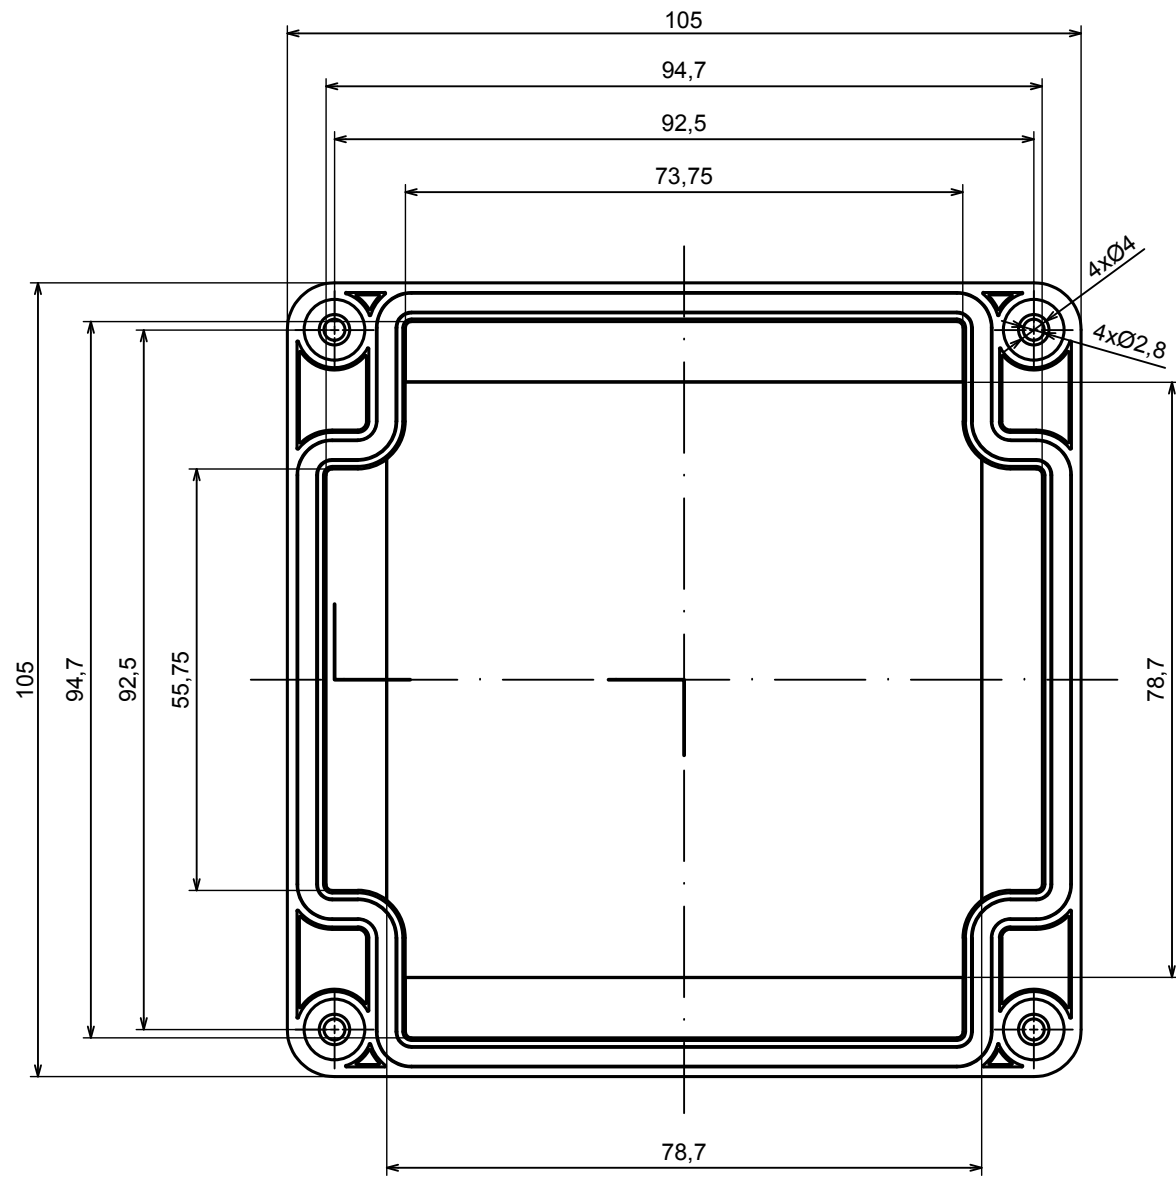

A |

All rights reserved, Copyright Kradex 2022

Product model	Enclosure ZP105.105.60U TM - Assembly
---------------	---------------------------------------

Format: A3	Material: PC, ABS
------------	-------------------

Scale 1:1	Tolerance: +/- 0.5
-----------	--------------------

A-A

B (2:1)

All rights reserved, Copyright Kradox 2022	
Product model	Enclosure ZP105.105.60U TM - Base ZP105.105.30U TM
Format: A3	Material: PC, ABS
Scale 1:1	Tolerance: +/- 0.5

A |

A |

A-A

All rights reserved, Copyright Kradox 2022

Product model Enclosure ZP105.105.60U TM- Cover ZP105.105.15

Format: A3 Material: PC, ABS

Scale 1:1 Tolerance: +/- 0.5

X-ON Electronics