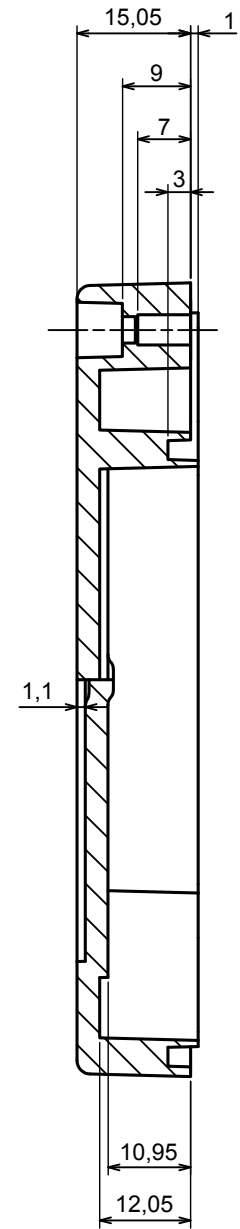

A |

All rights reserved, Copyright Kradex 2022

Product model	Enclosure ZP105.105.60U TM - Assembly
---------------	---------------------------------------

Format: A3	Material: PC, ABS
------------	-------------------

Scale 1:1	Tolerance: +/- 0.5
-----------	--------------------

A-A

B (2:1)

All rights reserved, Copyright Kradox 2022	
Product model	Enclosure ZP105.105.60U TM - Base ZP105.105.30U TM
Format: A3	Material: PC, ABS
Scale 1:1	Tolerance: +/- 0.5

A |

A |

A-A

All rights reserved, Copyright Kradox 2022

Product model Enclosure ZP105.105.60U TM- Cover ZP105.105.15

Format: A3 Material: PC, ABS

Scale 1:1 Tolerance: +/- 0.5

X-ON Electronics