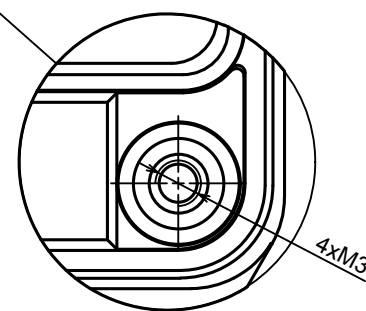

A |

All rights reserved, Copyright Kradex 2022

Product model Enclosure ZP105.105.60U TM - Assembly

Format: A3 Material: PC, ABS

Scale 1:1 Tolerance: +/- 0.5

A |

All rights reserved, Copyright Kradox 2022	
Product model	Enclosure ZP105.105.60U TM - Base ZP105.105.30U TM
Format: A3	Material: PC, ABS
Scale 1:1	Tolerance: +/- 0.5

A |

A |

A-A

All rights reserved, Copyright Kradox 2022	
Product model	Enclosure ZP105.105.60U TM- Cover ZP105.105.15
Format: A3	Material: PC, ABS
Scale 1:1	Tolerance: +/- 0.5