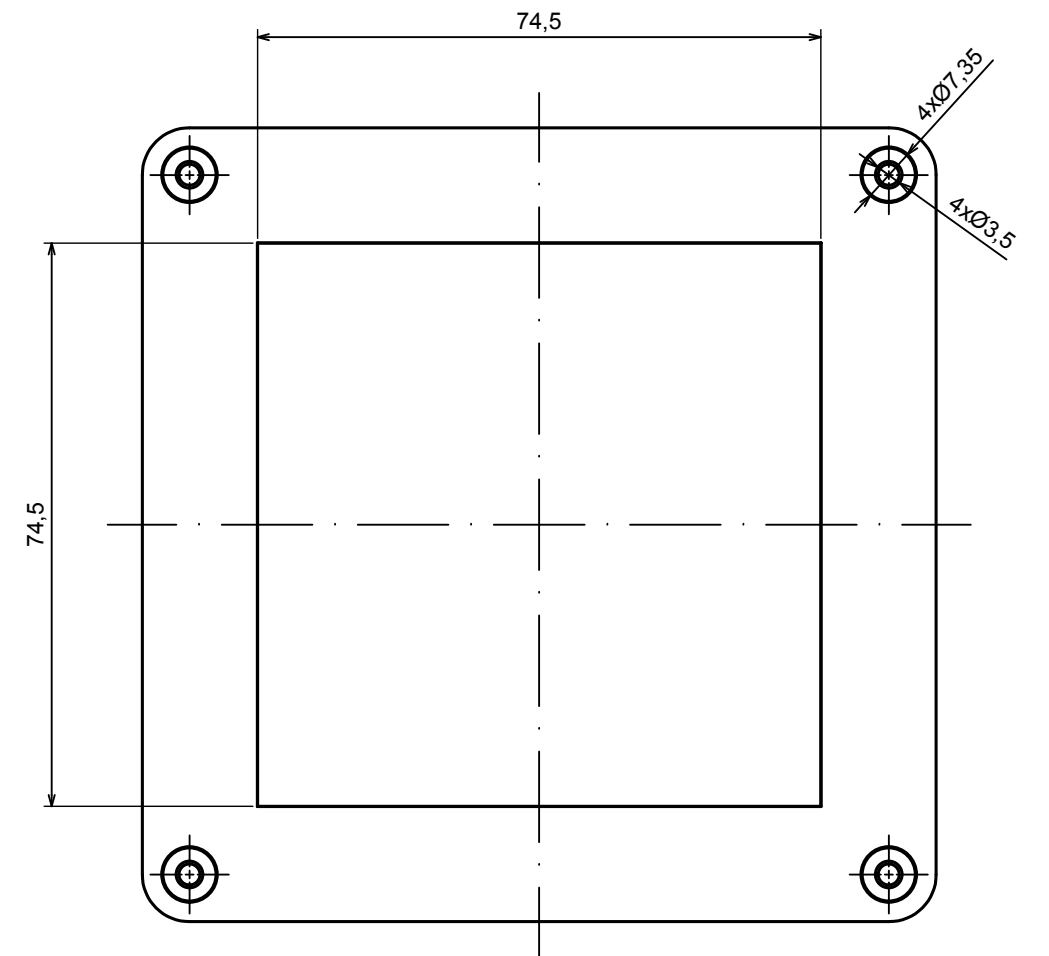

A |

All rights reserved, Copyright Kradex 2022

Product model Enclosure ZP105.105.60U TM - Assembly

Format: A3 Material: PC, ABS

Scale 1:1 Tolerance: +/- 0.5

A |

All rights reserved, Copyright Kradox 2022	
Product model	Enclosure ZP105.105.60U TM - Base ZP105.105.30U TM
Format: A3	Material: PC, ABS
Scale 1:1	Tolerance: +/- 0.5

A |

A |

A-A

All rights reserved, Copyright Kradox 2022	
Product model	Enclosure ZP105.105.60U TM- Cover ZP105.105.15
Format: A3	Material: PC, ABS
Scale 1:1	Tolerance: +/- 0.5