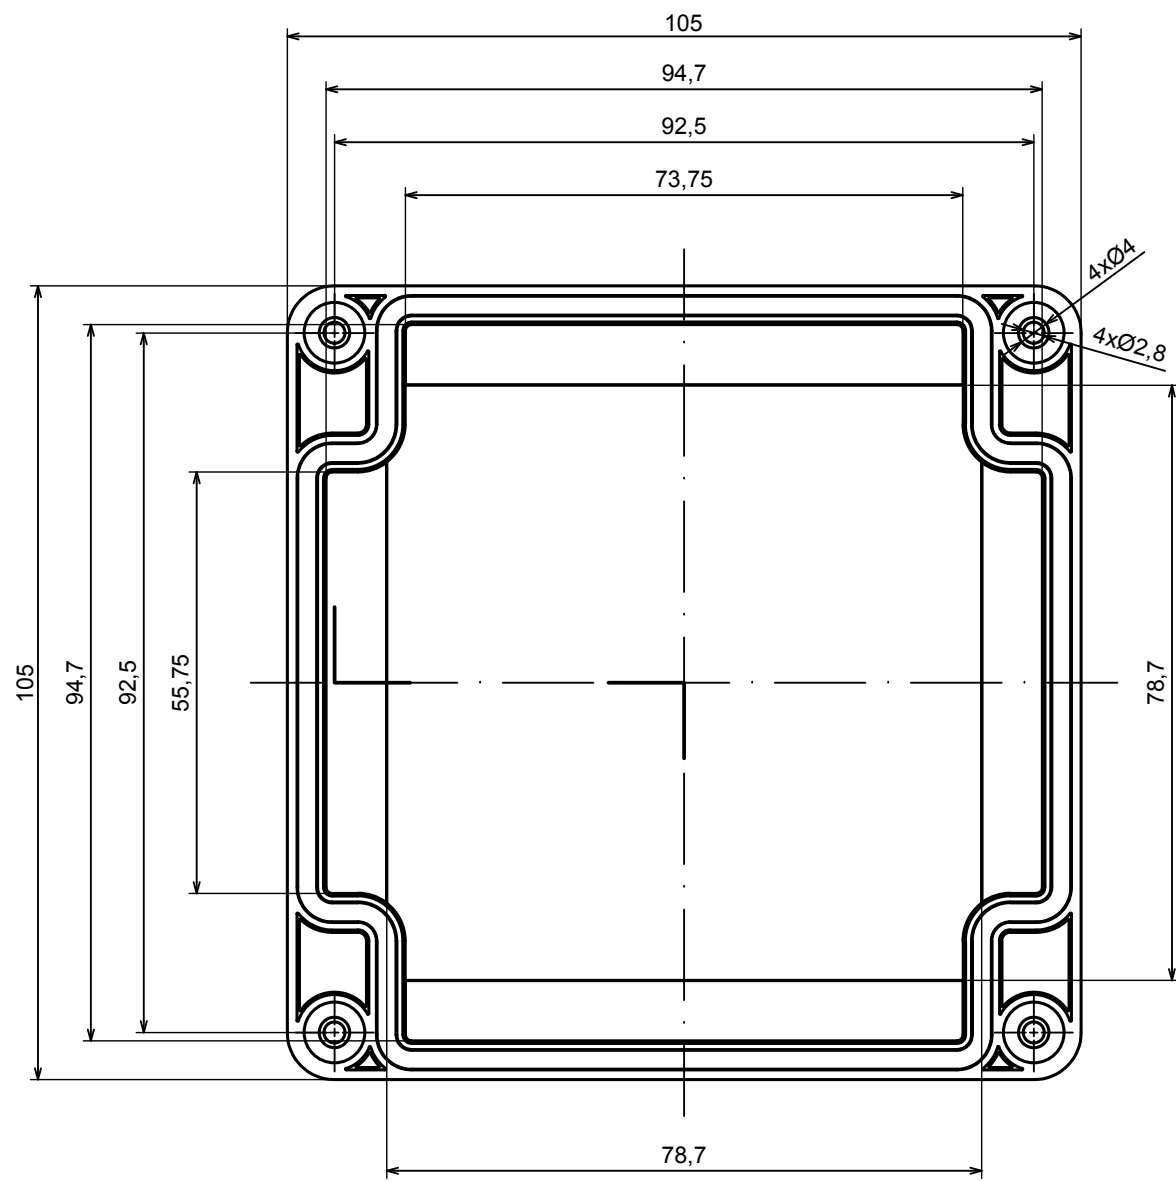

A |

All rights reserved, Copyright Kradex 2022

Product model Enclosure ZP105.105.60U TM - Assembly

Format: A3 Material: PC, ABS

Scale 1:1 Tolerance: +/- 0.5

A |

All rights reserved, Copyright Kradox 2022	
Product model	Enclosure ZP105.105.60U TM - Base ZP105.105.30U TM
Format: A3	Material: PC, ABS
Scale 1:1	Tolerance: +/- 0.5

A |

A |

A-A

All rights reserved, Copyright Kradox 2022	
Product model	Enclosure ZP105.105.60U TM- Cover ZP105.105.15
Format: A3	Material: PC, ABS
Scale 1:1	Tolerance: +/- 0.5