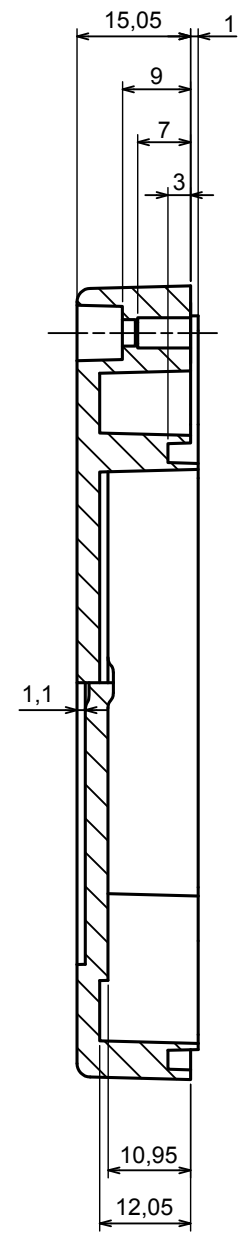

A |

All rights reserved, Copyright Kradex 2022

Product model Enclosure ZP105.105.60U TM - Assembly

Format: A3 Material: PC, ABS

Scale 1:1 Tolerance: +/- 0.5

A |

All rights reserved, Copyright Kradox 2022	
Product model	Enclosure ZP105.105.60U TM - Base ZP105.105.30U TM
Format: A3	Material: PC, ABS
Scale 1:1	Tolerance: +/- 0.5

A |

A |

A-A

All rights reserved, Copyright Kradox 2022	
Product model	Enclosure ZP105.105.60U TM- Cover ZP105.105.15
Format: A3	Material: PC, ABS
Scale 1:1	Tolerance: +/- 0.5