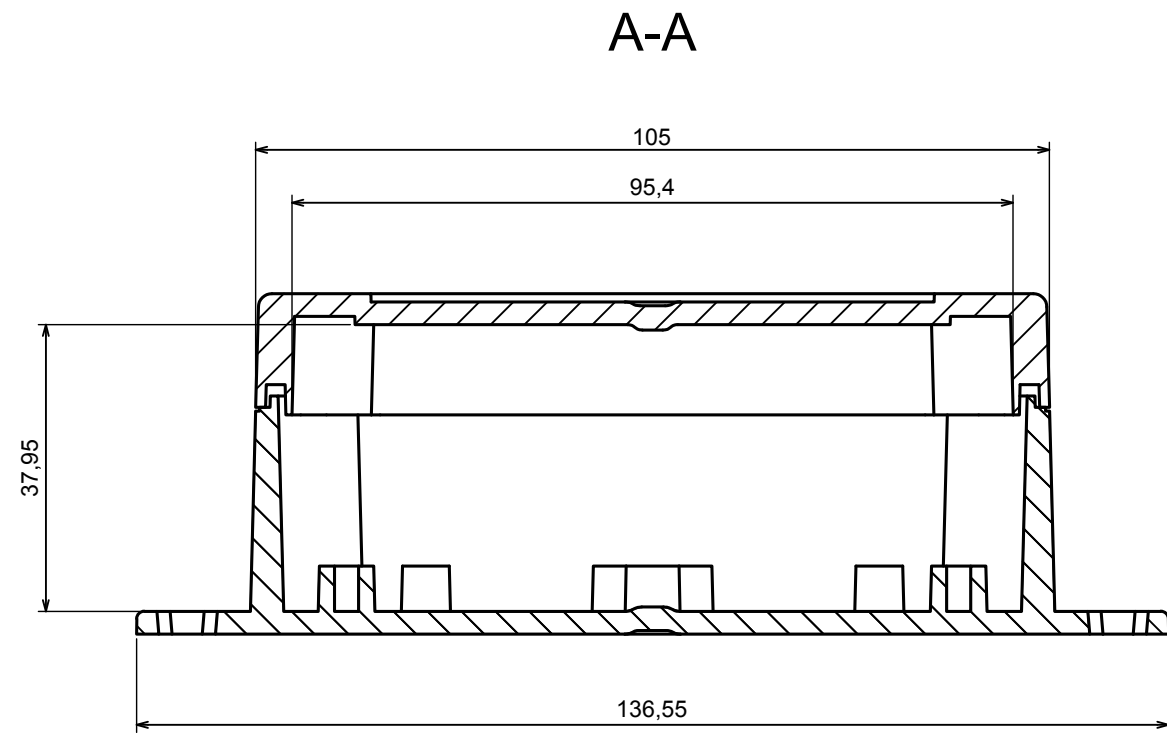

A |

All rights reserved, Copyright Kradex 2022

Product model Enclosure ZP105.105.60U TM - Assembly

Format: A3 Material: PC, ABS

Scale 1:1 Tolerance: +/- 0.5

A |

All rights reserved, Copyright Kradox 2022	
Product model	Enclosure ZP105.105.60U TM - Base ZP105.105.30U TM
Format: A3	Material: PC, ABS
Scale 1:1	Tolerance: +/- 0.5

A |

A |

A-A

All rights reserved, Copyright Kradox 2022	
Product model	Enclosure ZP105.105.60U TM- Cover ZP105.105.15
Format: A3	Material: PC, ABS
Scale 1:1	Tolerance: +/- 0.5