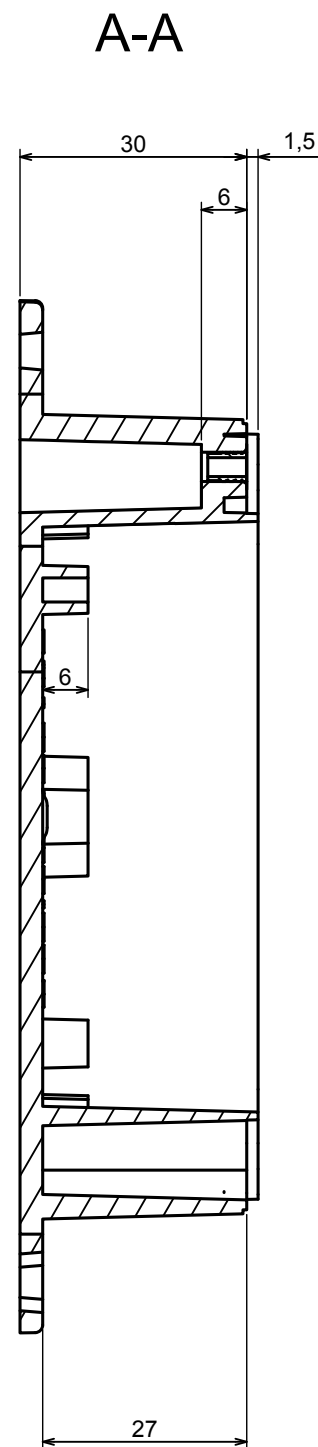

A |

All rights reserved, Copyright Kradex 2022

Product model Enclosure ZP105.105.60U TM - Assembly

Format: A3 Material: PC, ABS

Scale 1:1 Tolerance: +/- 0.5

A |

All rights reserved, Copyright Kradox 2022	
Product model	Enclosure ZP105.105.60U TM - Base ZP105.105.30U TM
Format: A3	Material: PC, ABS
Scale 1:1	Tolerance: +/- 0.5

A |

A |

A-A

All rights reserved, Copyright Kradox 2022	
Product model	Enclosure ZP105.105.60U TM- Cover ZP105.105.15
Format: A3	Material: PC, ABS
Scale 1:1	Tolerance: +/- 0.5