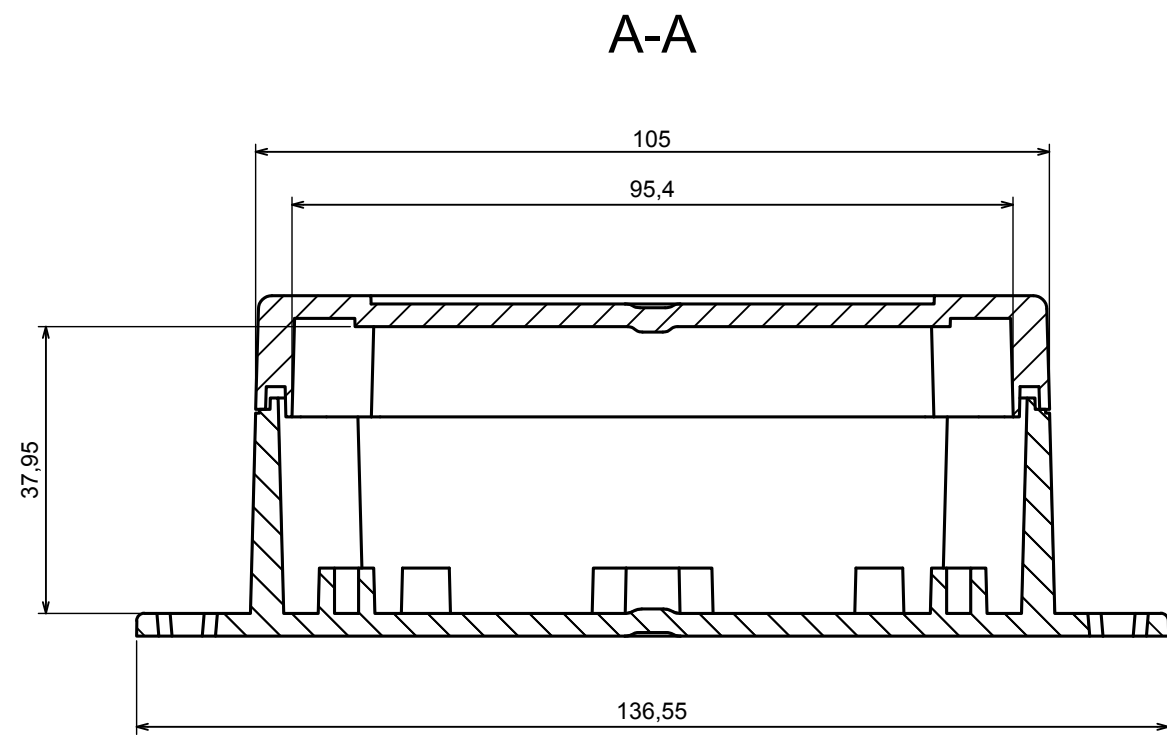

A |

All rights reserved, Copyright Kradex 2022

Product model	Enclosure ZP105.105.60U TM - Assembly
---------------	---------------------------------------

Format: A3	Material: PC, ABS
------------	-------------------

Scale 1:1	Tolerance: +/- 0.5
-----------	--------------------

All rights reserved, Copyright Kradox 2022	
Product model	Enclosure ZP105.105.60U TM - Base ZP105.105.30U TM
Format: A3	Material: PC, ABS
Scale 1:1	Tolerance: +/- 0.5

A |

A |

A-A

All rights reserved, Copyright Kradox 2022		
Product model	Enclosure ZP105.105.60U TM- Cover ZP105.105.15	
Format: A3	Material: PC, ABS	
Scale 1:1	Tolerance: +/- 0.5	

X-ON Electronics

Largest Supplier of Electrical and Electronic Components