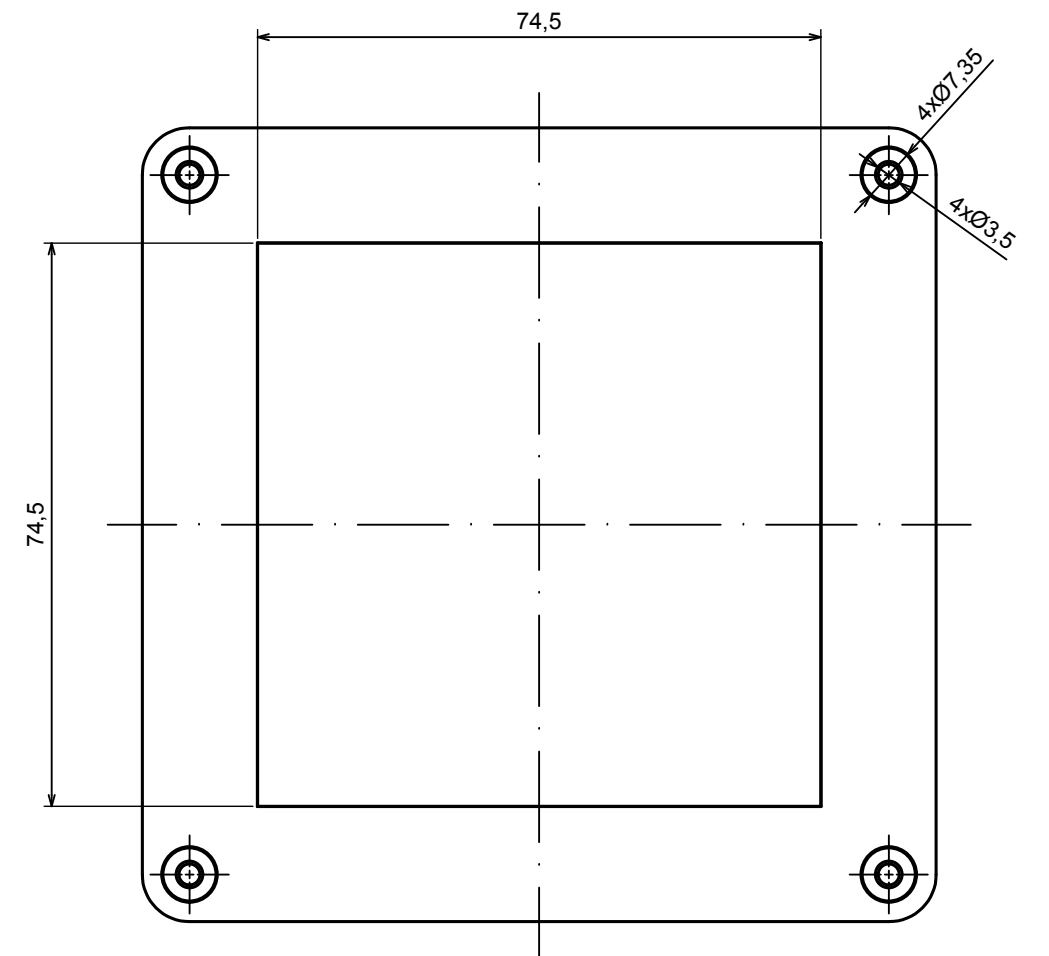

Scale 1:1	Tolerance: +/- 0.5
-----------	--------------------

All rights reserved, Copyright Kradox 2022	
Product model	Enclosure ZP105.105.60U TM - Base ZP105.105.30U TM
Format: A3	Material: PC, ABS
Scale 1:1	Tolerance: +/- 0.5

A |

A |

A-A

All rights reserved, Copyright Kradox 2022		
Product model	Enclosure ZP105.105.60U TM- Cover ZP105.105.15	
Format: A3	Material: PC, ABS	
Scale 1:1	Tolerance: +/- 0.5	

X-ON Electronics

Largest Supplier of Electrical and Electronic Components