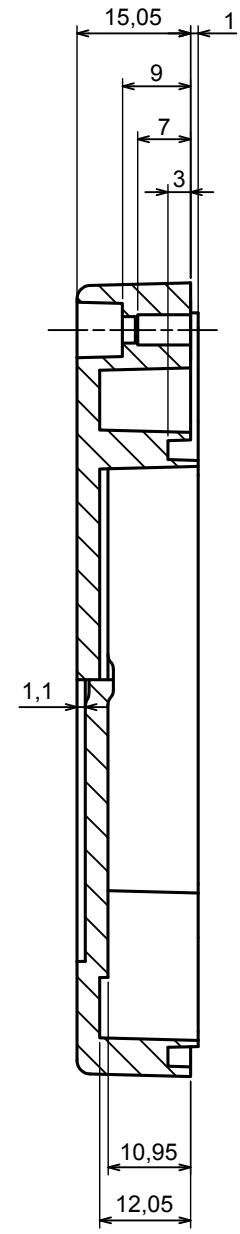

A |

All rights reserved, Copyright Kradex 2022

Product model	Enclosure ZP105.105.60U TM - Assembly
---------------	---------------------------------------

Format: A3	Material: PC, ABS
------------	-------------------

Scale 1:1	Tolerance: +/- 0.5
-----------	--------------------

All rights reserved, Copyright Kradox 2022	
Product model	Enclosure ZP105.105.60U TM - Base ZP105.105.30U TM
Format: A3	Material: PC, ABS
Scale 1:1	Tolerance: +/- 0.5

A |

A |

A-A

All rights reserved, Copyright Kradox 2022		
Product model	Enclosure ZP105.105.60U TM- Cover ZP105.105.15	
Format: A3	Material: PC, ABS	
Scale 1:1	Tolerance: +/- 0.5	

X-ON Electronics

Largest Supplier of Electrical and Electronic Components