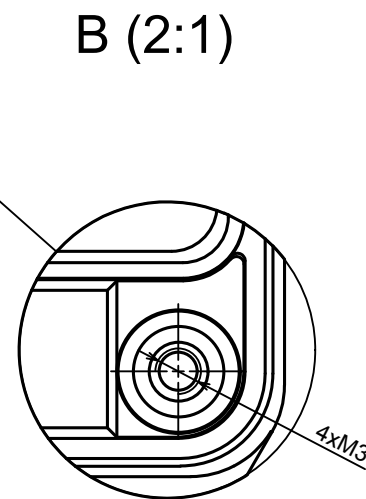

A |

All rights reserved, Copyright Kradex 2022

Product model	Enclosure ZP105.105.60U TM - Assembly
---------------	---------------------------------------

Format: A3	Material: PC, ABS
------------	-------------------

Scale 1:1	Tolerance: +/- 0.5
-----------	--------------------

All rights reserved, Copyright Kradox 2022	
Product model	Enclosure ZP105.105.60U TM - Base ZP105.105.30U TM
Format: A3	Material: PC, ABS
Scale 1:1	Tolerance: +/- 0.5

A |

A |

A-A

All rights reserved, Copyright Kradox 2022		
Product model	Enclosure ZP105.105.60U TM- Cover ZP105.105.15	
Format: A3	Material: PC, ABS	
Scale 1:1	Tolerance: +/- 0.5	

X-ON Electronics

Largest Supplier of Electrical and Electronic Components