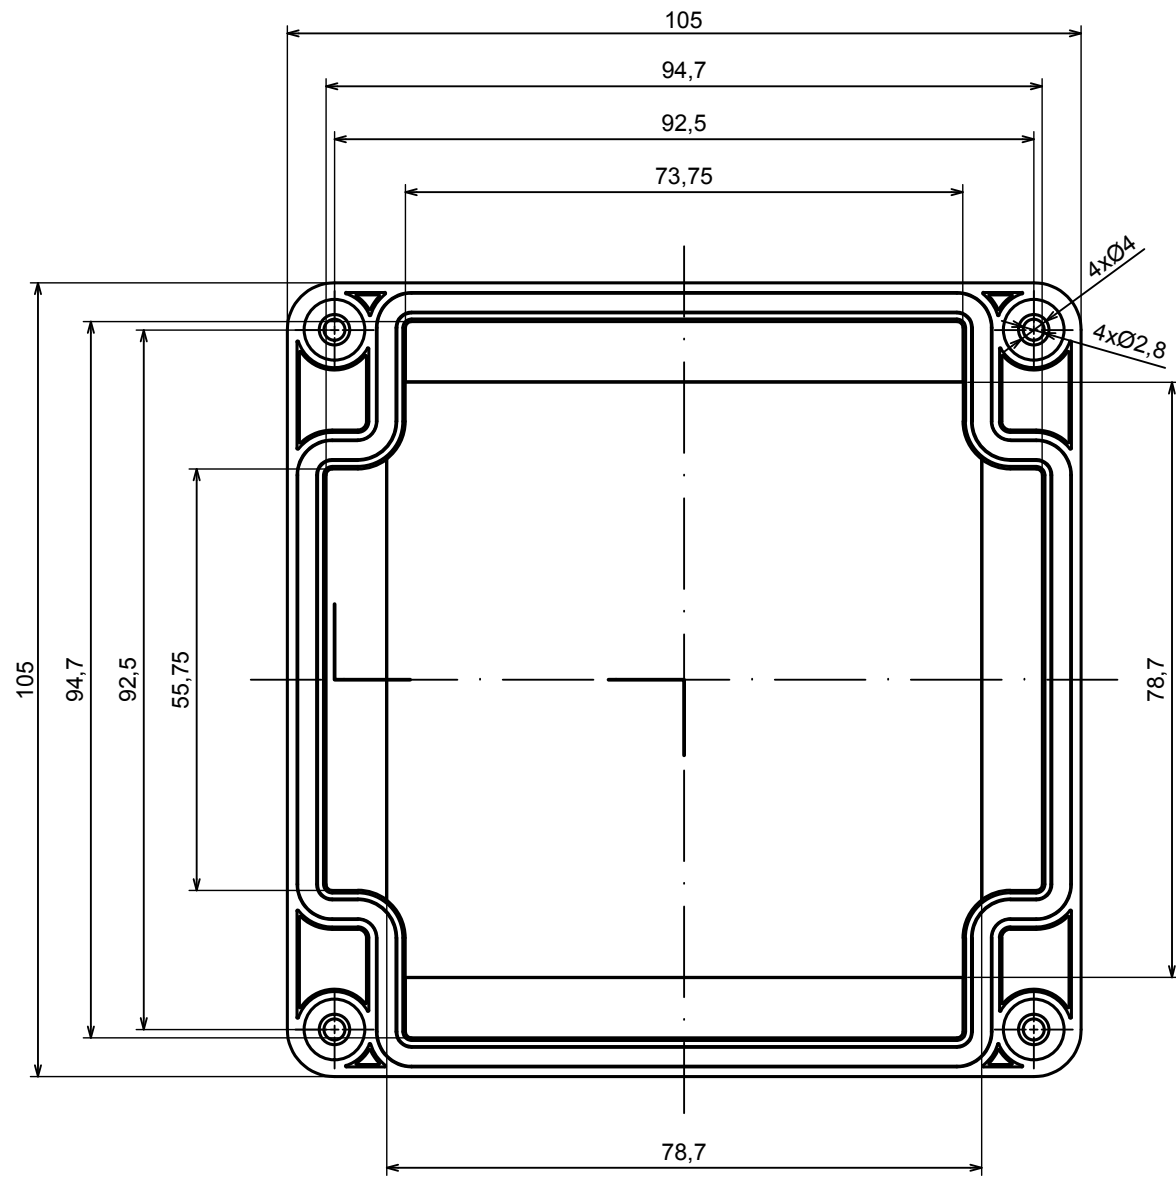

A |

All rights reserved, Copyright Kradex 2022

Product model	Enclosure ZP105.105.60U TM - Assembly
---------------	---------------------------------------

Format: A3	Material: PC, ABS
------------	-------------------

Scale 1:1	Tolerance: +/- 0.5
-----------	--------------------

All rights reserved, Copyright Kradox 2022	
Product model	Enclosure ZP105.105.60U TM - Base ZP105.105.30U TM
Format: A3	Material: PC, ABS
Scale 1:1	Tolerance: +/- 0.5

A |

A |

A-A

All rights reserved, Copyright Kradox 2022		
Product model	Enclosure ZP105.105.60U TM- Cover ZP105.105.15	
Format: A3	Material: PC, ABS	
Scale 1:1	Tolerance: +/- 0.5	

X-ON Electronics

Largest Supplier of Electrical and Electronic Components