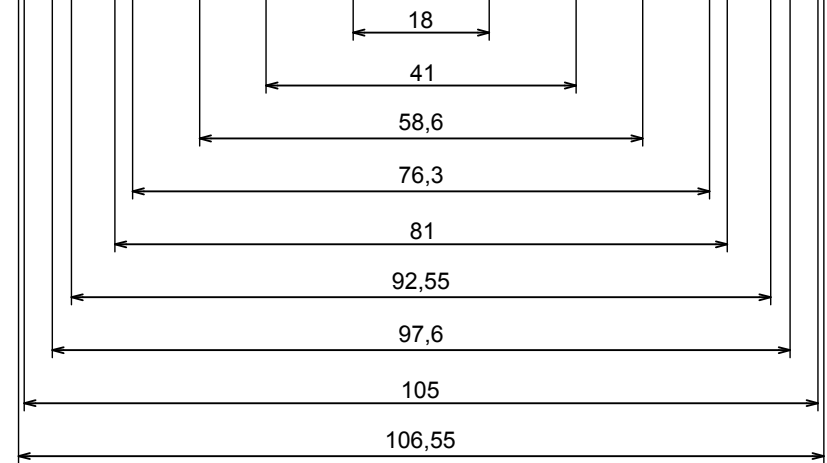

Scale 1:1	Tolerance: +/- 0.5
-----------	--------------------

All rights reserved, Copyright Kradox 2022	
Product model	Enclosure ZP105.105.60U TM - Base ZP105.105.30U TM
Format: A3	Material: PC, ABS
Scale 1:1	Tolerance: +/- 0.5