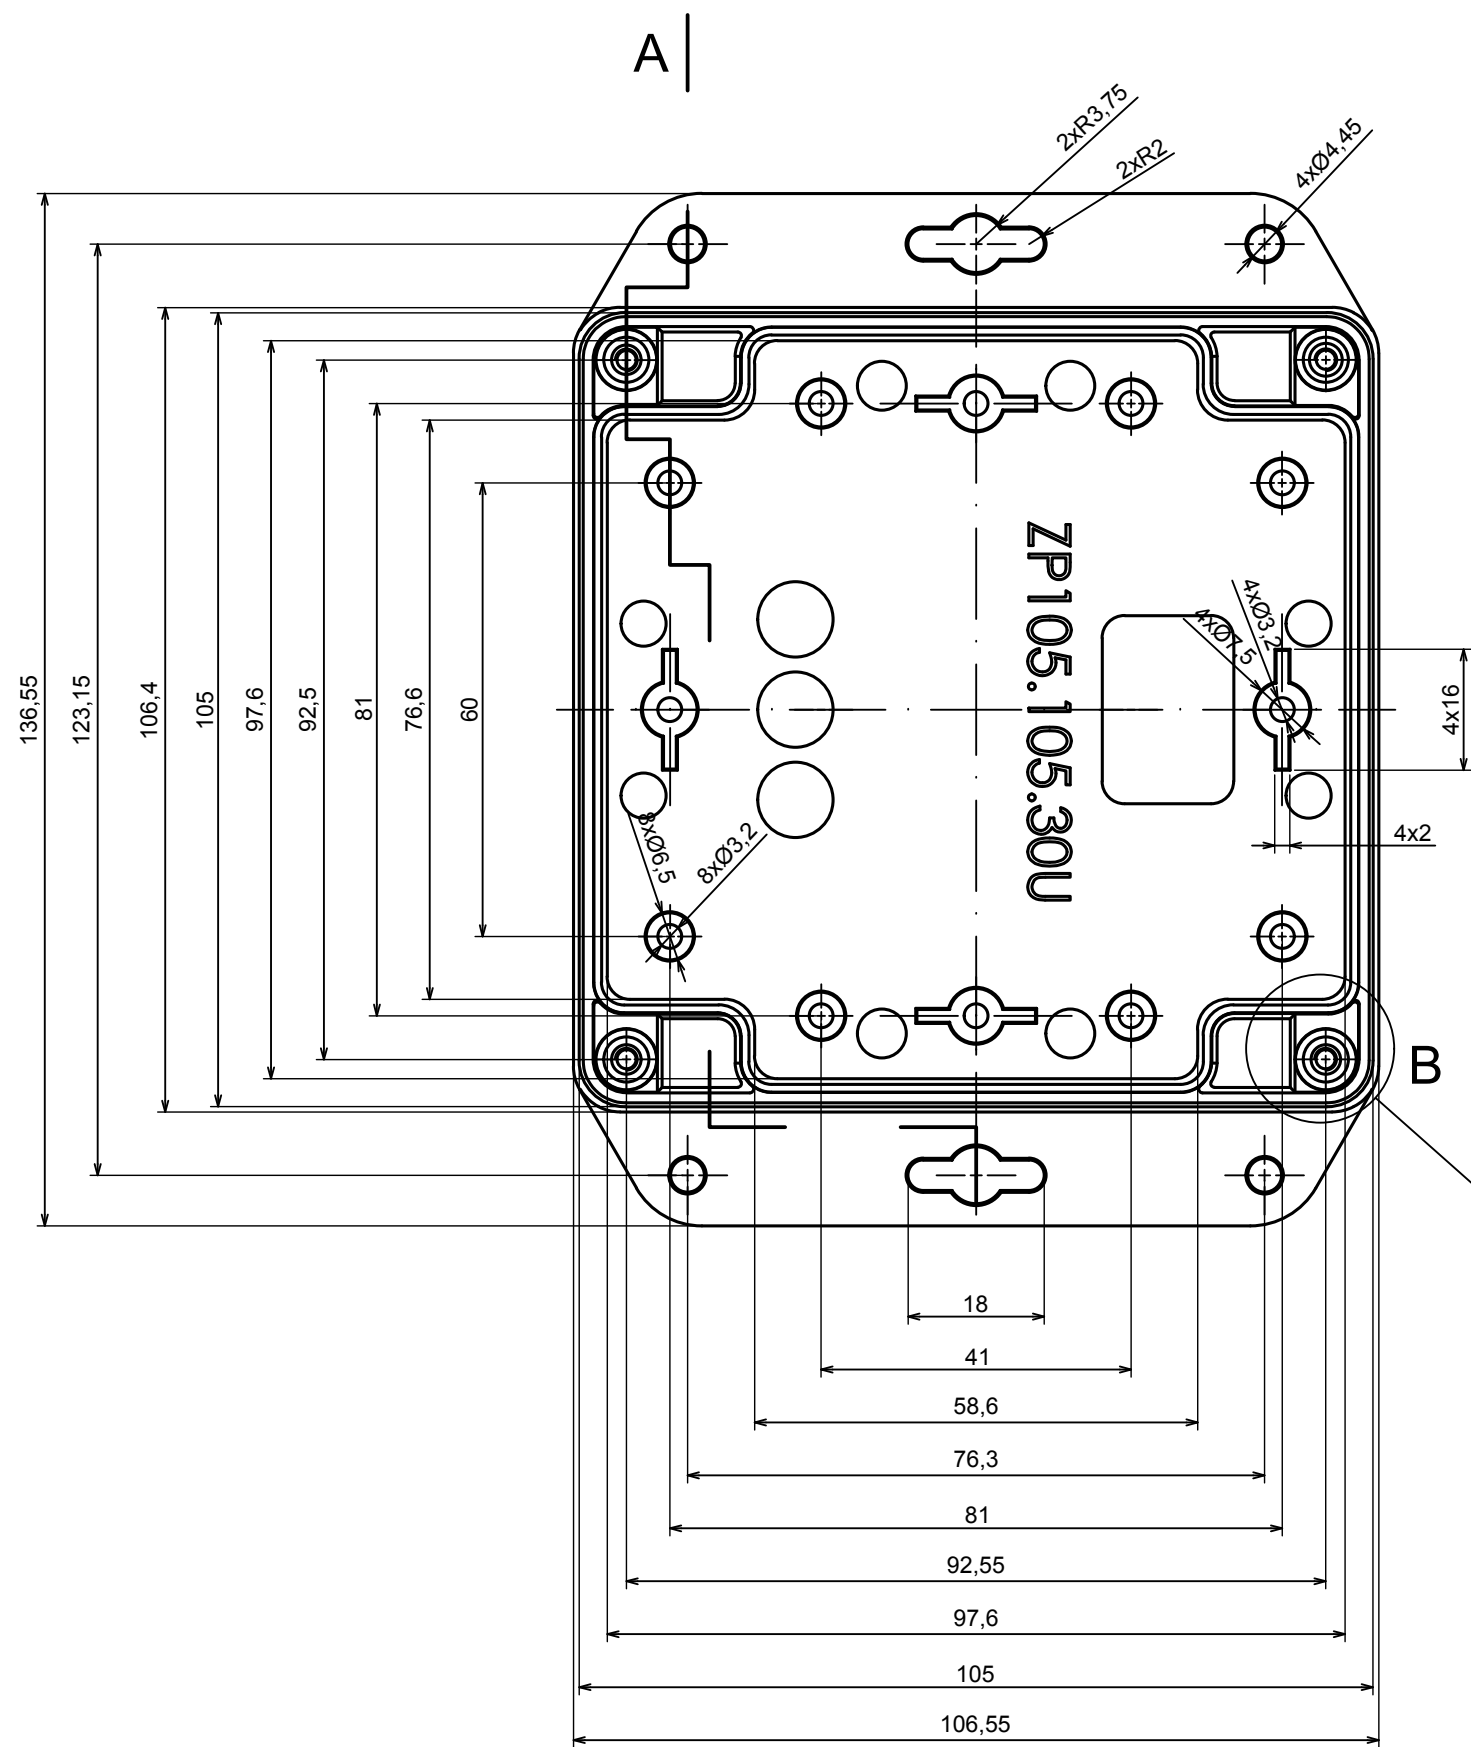

A |

All rights reserved, Copyright Kradex 2022

Product model	Enclosure ZP105.105.60U TM - Assembly
---------------	---------------------------------------

Format: A3	Material: PC, ABS
------------	-------------------

Scale 1:1	Tolerance: +/- 0.5
-----------	--------------------

All rights reserved, Copyright Kradox 2022	
Product model	Enclosure ZP105.105.60U TM - Base ZP105.105.30U TM
Format: A3	Material: PC, ABS
Scale 1:1	Tolerance: +/- 0.5

A |

A |

A-A

All rights reserved, Copyright Kradox 2022		
Product model	Enclosure ZP105.105.60U TM- Cover ZP105.105.15	
Format: A3	Material: PC, ABS	
Scale 1:1	Tolerance: +/- 0.5	

X-ON Electronics

Largest Supplier of Electrical and Electronic Components