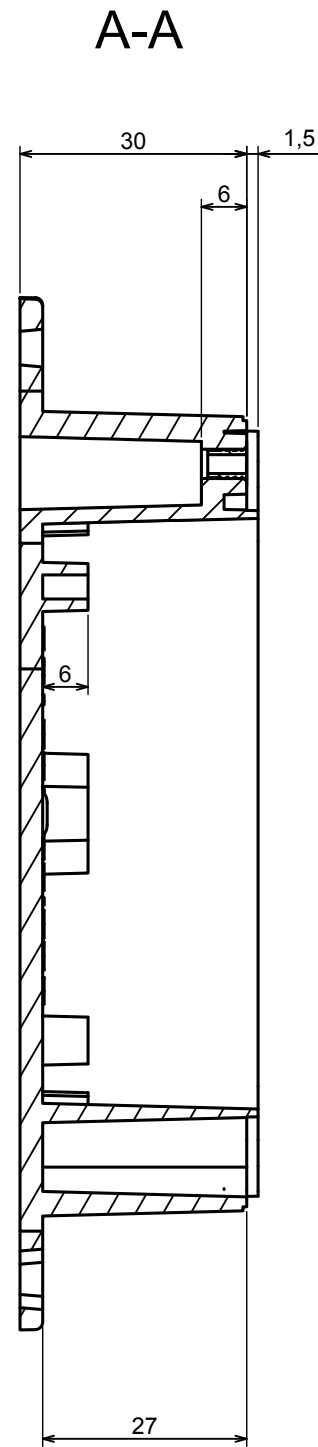

A |

All rights reserved, Copyright Kradex 2022

Product model	Enclosure ZP105.105.60U TM - Assembly
---------------	---------------------------------------

Format: A3	Material: PC, ABS
------------	-------------------

Scale 1:1	Tolerance: +/- 0.5
-----------	--------------------

All rights reserved, Copyright Kradox 2022	
Product model	Enclosure ZP105.105.60U TM - Base ZP105.105.30U TM
Format: A3	Material: PC, ABS
Scale 1:1	Tolerance: +/- 0.5

A |

A |

A-A

All rights reserved, Copyright Kradox 2022		
Product model	Enclosure ZP105.105.60U TM- Cover ZP105.105.15	
Format: A3	Material: PC, ABS	
Scale 1:1	Tolerance: +/- 0.5	

X-ON Electronics

Largest Supplier of Electrical and Electronic Components