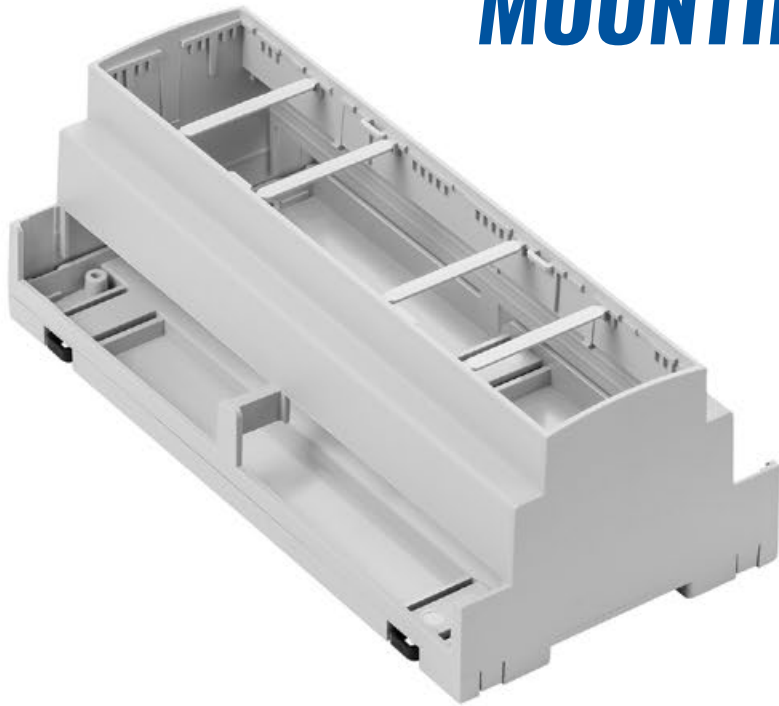

DIN-R SERIES MODULAR ENCLOSURES FOR DIN MOUNTING