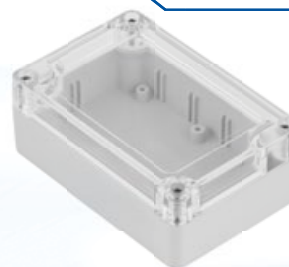

NEW
MATERIAL:
ABS-PC and PC
WITH SEAL

H	W	L [mm]:
40	70	105

AVAILABLE COLOUR:
■