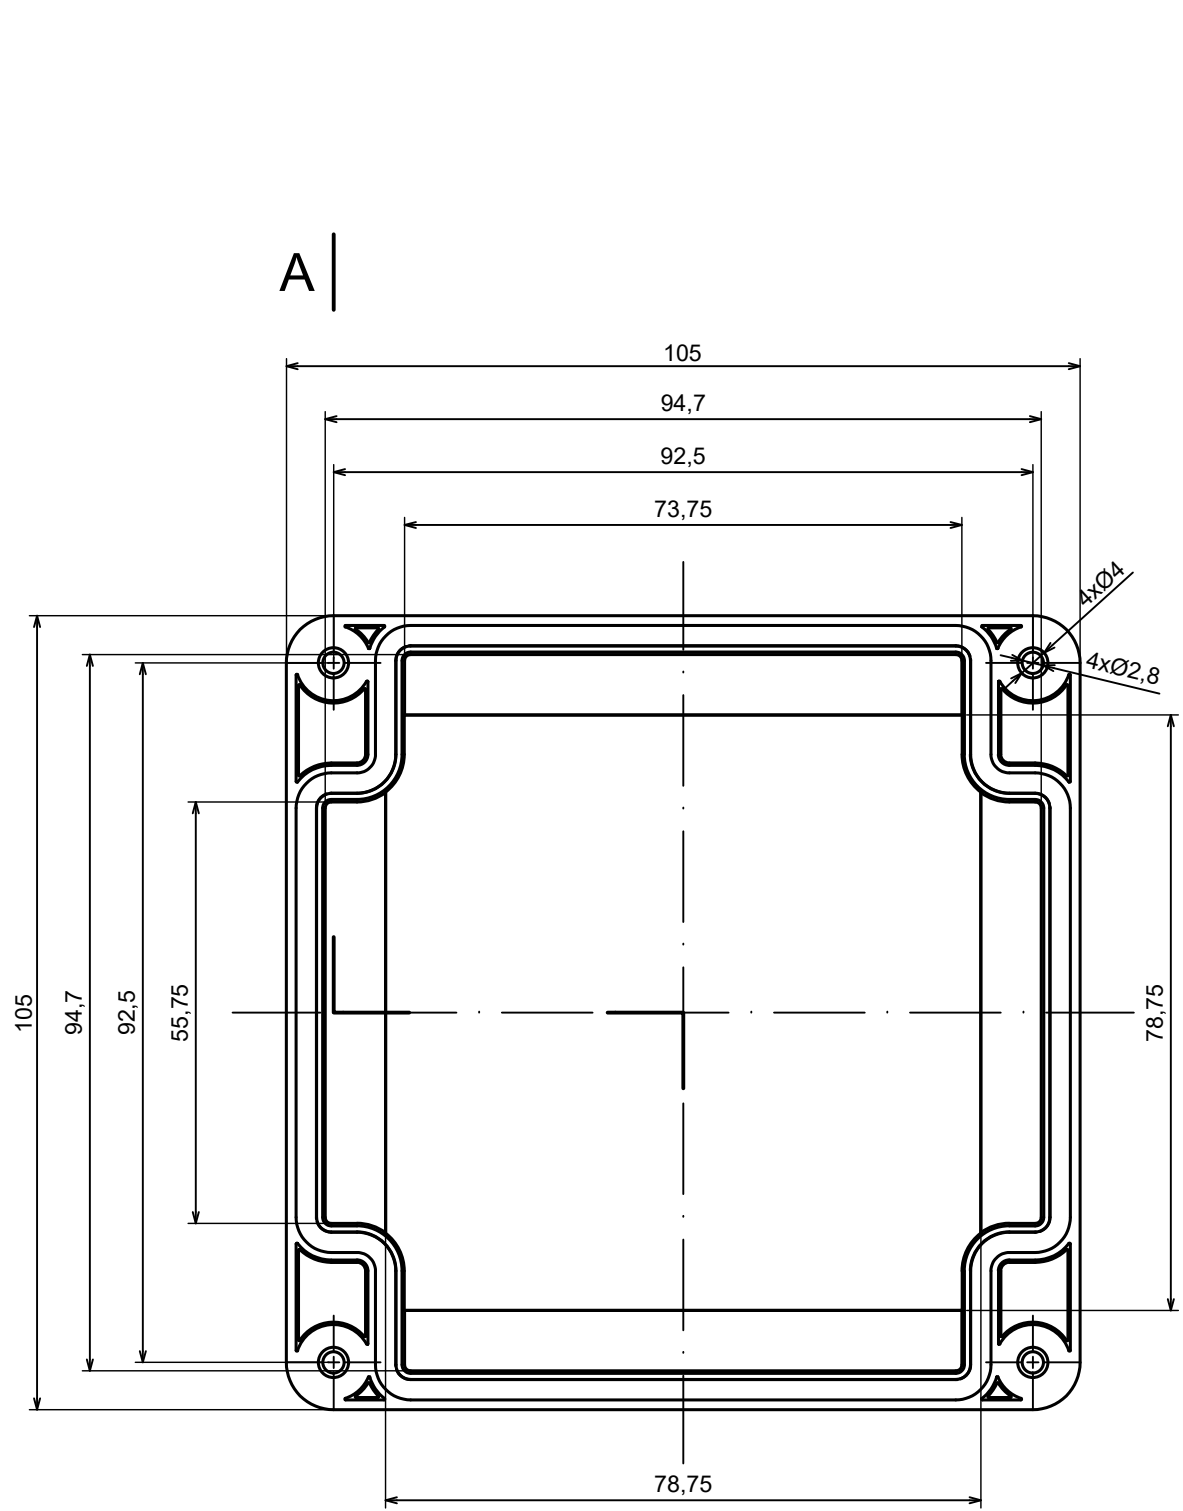

A |

All rights reserved, Copyright Kradox 2023

| | |
|---------------|--|
| Product model | Enclosure ZP105.105.60Sb TM - Assembly |
|---------------|--|

| | |
|------------|---------------|
| Format: A3 | Material: ASA |
|------------|---------------|

| | |
|-----------|--------------------|
| Scale 1:1 | Tolerance: +/- 0.6 |
|-----------|--------------------|

| | | |
|--|---|---|
| All rights reserved, Copyright Kradex 2023 | | |
| Product model | Enclosure ZP105.105.60Sb TM - Base ZP105.105.45b TM | |
| Format: A3 | Material: ASA |  |
| Scale 1:1 | Tolerance: +/- 0.6 | |

A |

| | | |
|--|--|---|
| All rights reserved, Copyright Kradox 2023 | | |
| Product model | Enclosure ZP105.105.60Sb TM - Cover PZ105.105.15Sb | |
| Format: A3 | Material: ASA |  |
| Scale 1:1 | Tolerance: +/- 0.6 | |