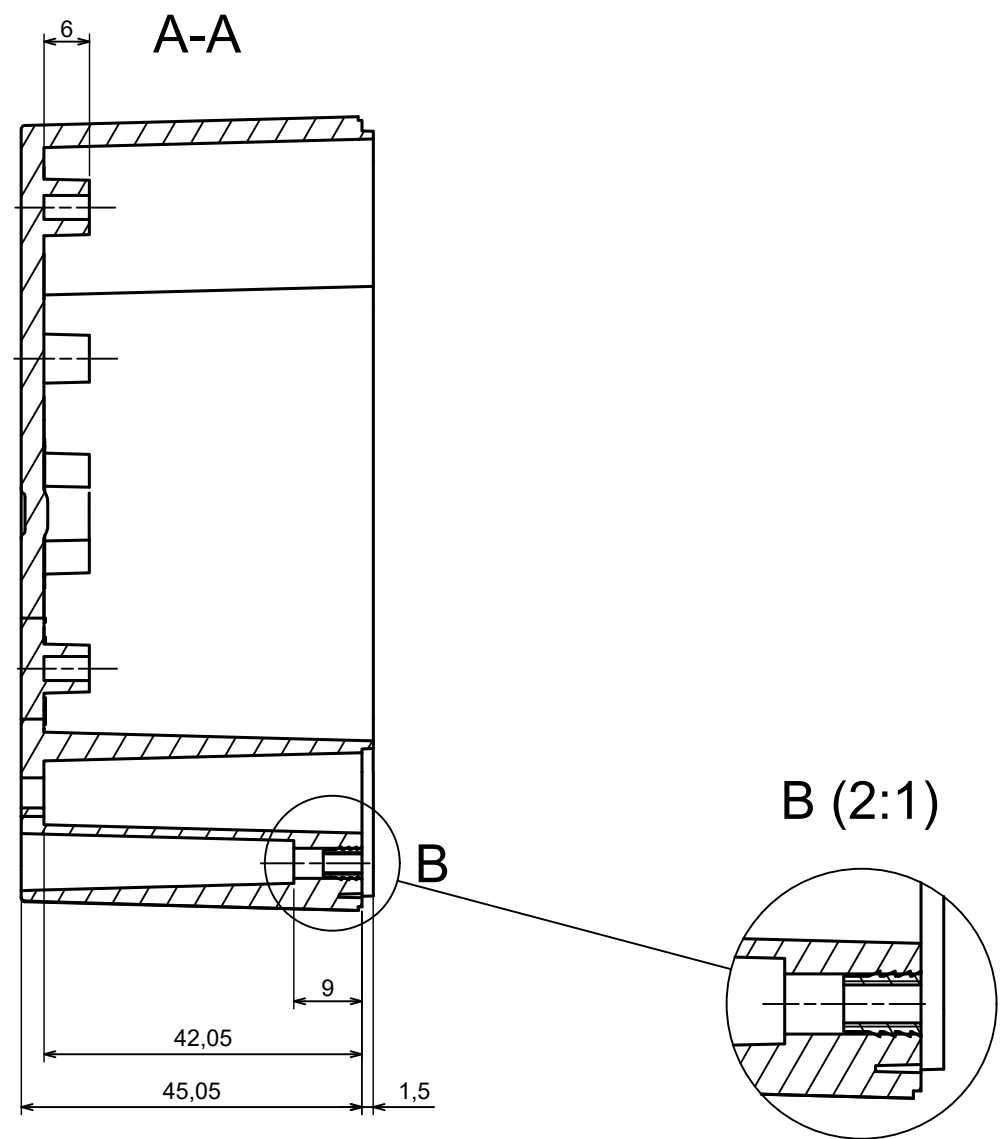

A |

All rights reserved, Copyright Kradox 2023

| | |
|---------------|--|
| Product model | Enclosure ZP105.105.60Sb TM - Assembly |
|---------------|--|

| | |
|------------|---------------|
| Format: A3 | Material: ASA |
|------------|---------------|

| | |
|-----------|--------------------|
| Scale 1:1 | Tolerance: +/- 0.6 |
|-----------|--------------------|

| | | |
|--|---|---|
| All rights reserved, Copyright Kradex 2023 | | |
| Product model | Enclosure ZP105.105.60Sb TM - Base ZP105.105.45b TM | |
| Format: A3 | Material: ASA |  |
| Scale 1:1 | Tolerance: +/- 0.6 | |

A |

| | | |
|--|--|---|
| All rights reserved, Copyright Kradox 2023 | | |
| Product model | Enclosure ZP105.105.60Sb TM - Cover PZ105.105.15Sb | |
| Format: A3 | Material: ASA |  |
| Scale 1:1 | Tolerance: +/- 0.6 | |