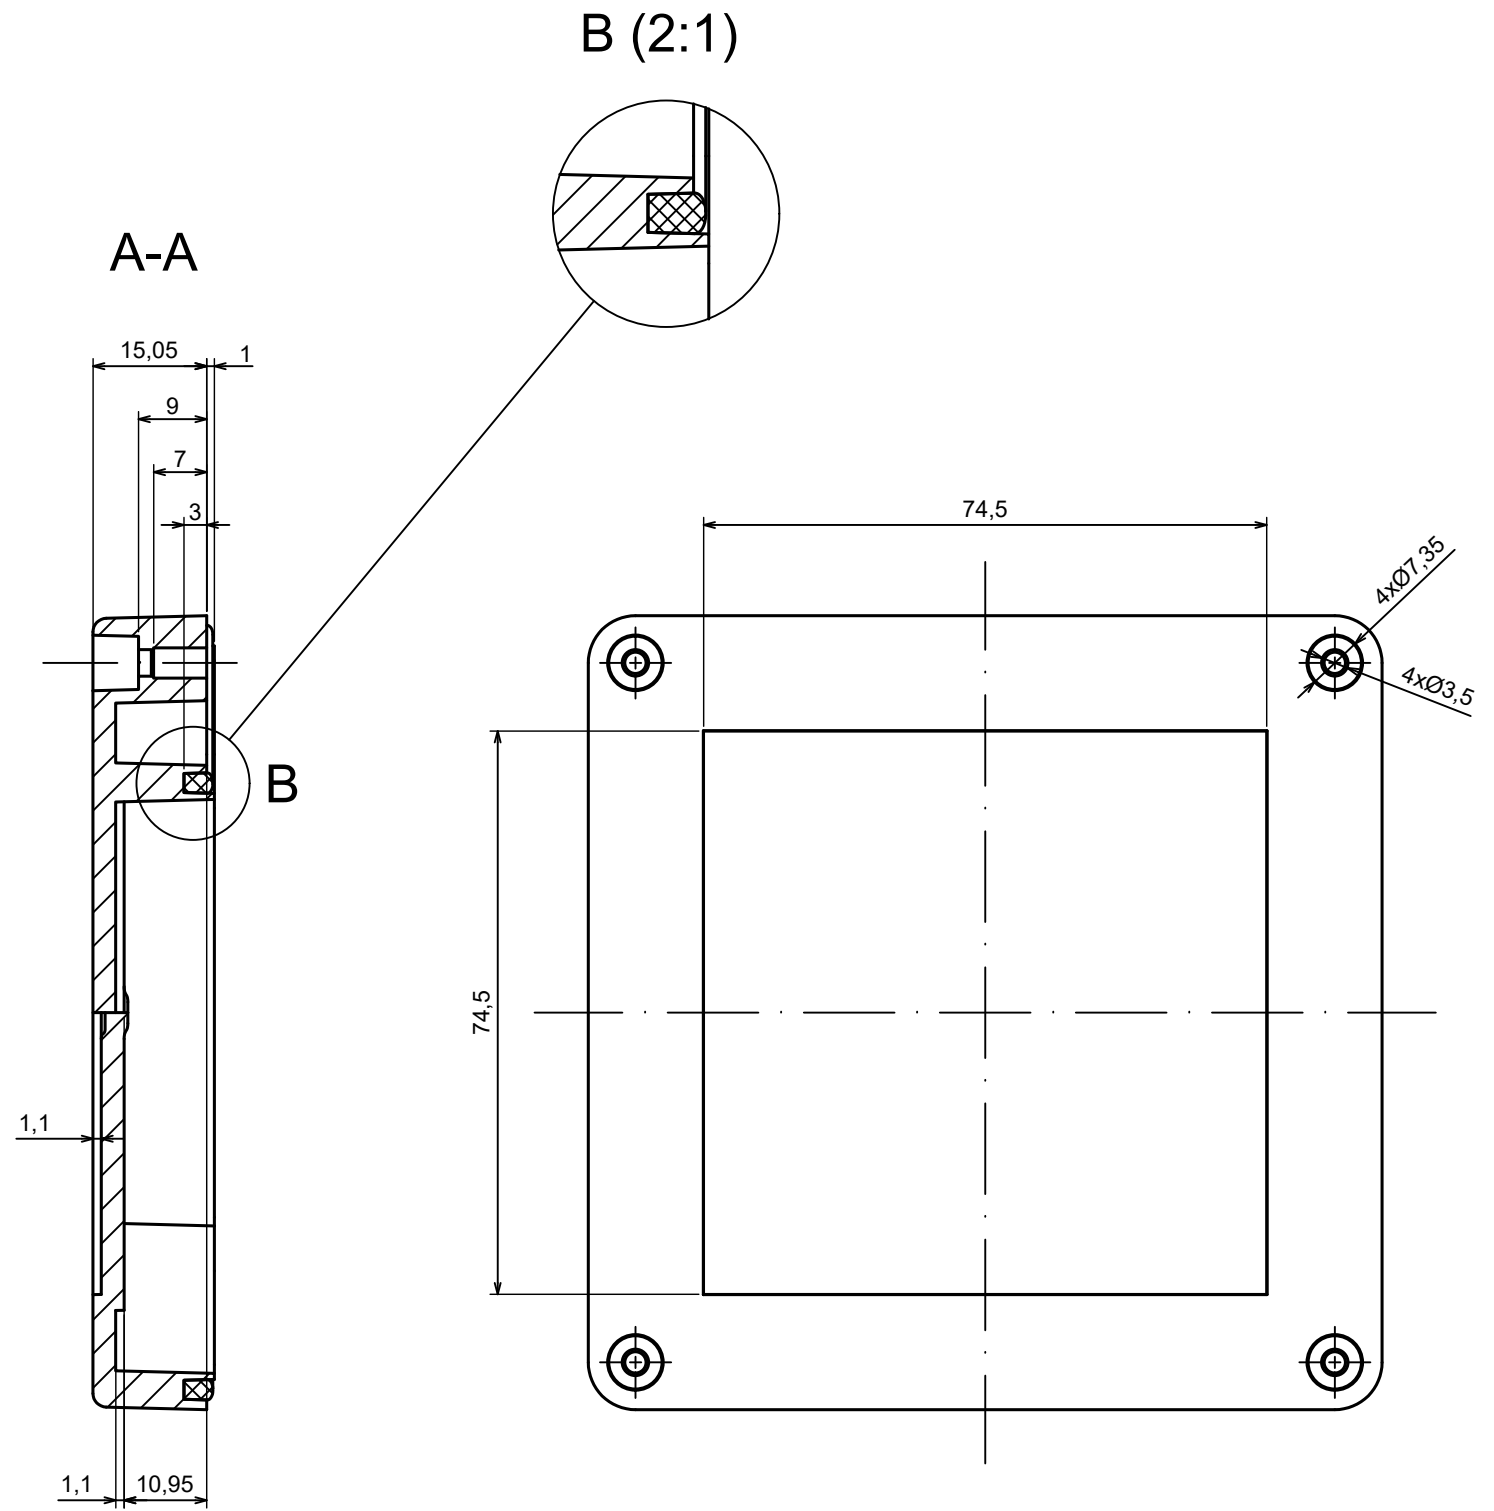

A |

All rights reserved, Copyright Kradox 2023

| | |
|---------------|--|
| Product model | Enclosure ZP105.105.60Sb TM - Assembly |
|---------------|--|

| | |
|------------|---------------|
| Format: A3 | Material: ASA |
|------------|---------------|

| | |
|-----------|--------------------|
| Scale 1:1 | Tolerance: +/- 0.6 |
|-----------|--------------------|

| | | |
|--|---|---|
| All rights reserved, Copyright Kradex 2023 | | |
| Product model | Enclosure ZP105.105.60Sb TM - Base ZP105.105.45b TM | |
| Format: A3 | Material: ASA |  |
| Scale 1:1 | Tolerance: +/- 0.6 | |

A |

| | | |
|--|--|---|
| All rights reserved, Copyright Kradox 2023 | | |
| Product model | Enclosure ZP105.105.60Sb TM - Cover PZ105.105.15Sb | |
| Format: A3 | Material: ASA |  |
| Scale 1:1 | Tolerance: +/- 0.6 | |