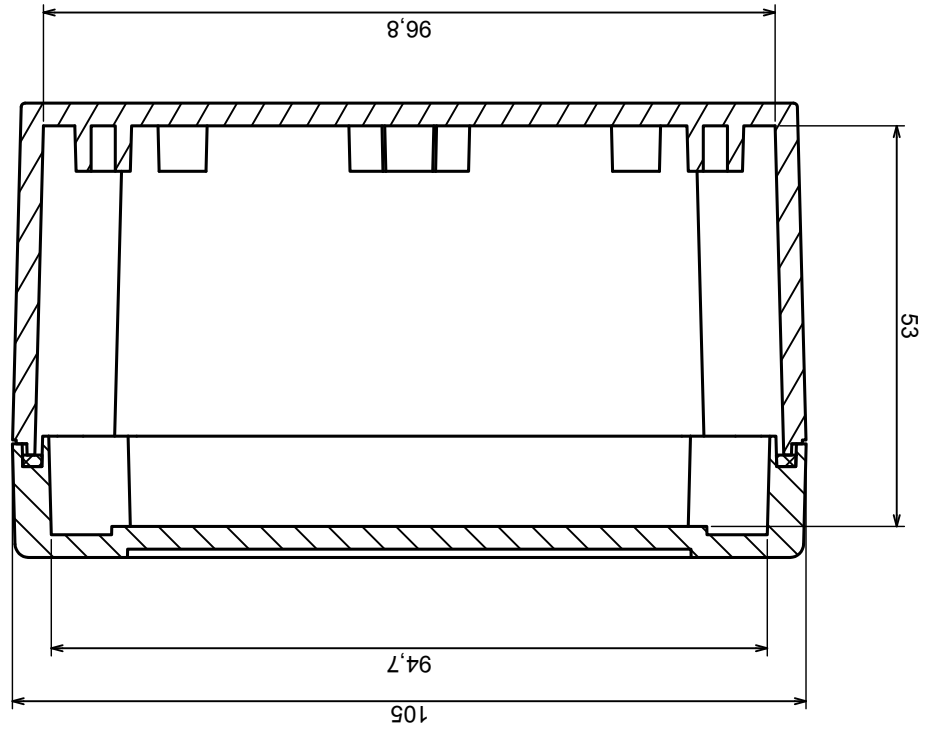

Tolerance: +/- 0.6

Material: PC, ABS

Scale 1:1

Format: A3

Product model
Enclosure ZP105.105.60SJ_TM2 - Assembly

All rights reserved, Copyright Kradex 2018

A-A

A |

A |

Tolerance: +/- 0.6

Material: PC, ABS

Scale 1:1

Format: A3

Product model Enclosure ZP105.105.60SJ_TM2 - Base ZP105.105.45J_TM2

All rights reserved, Copyright Kradex 2018

D (2:1)

B (2:1)

Tolerance: +/- 0.6

Material: PC, ABS

Scale 1:1

Format: A3

Product model Enclosure ZP105.105.60SJ_TM2 - Cover PZ105.105.15SJ

All rights reserved, Copyright Kradex 2018

X-ON Electronics