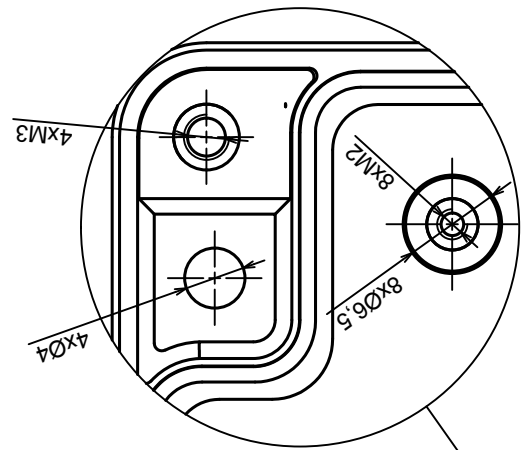

A |

Tolerance: +/- 0.6

Material: PC, ABS

Scale 1:1

Format: A3

Product model Enclosure ZP105.105.60SJ_TM2 - Base ZP105.105.45J_TM2

All rights reserved, Copyright Kradex 2018

D (2:1)

B (2:1)

Tolerance: +/- 0.6

Material: PC, ABS

Scale 1:1

Format: A3

Product model Enclosure ZP105.105.60SJ_TM2 - Cover PZ105.105.15SJ

All rights reserved, Copyright Kradex 2018

X-ON Electronics