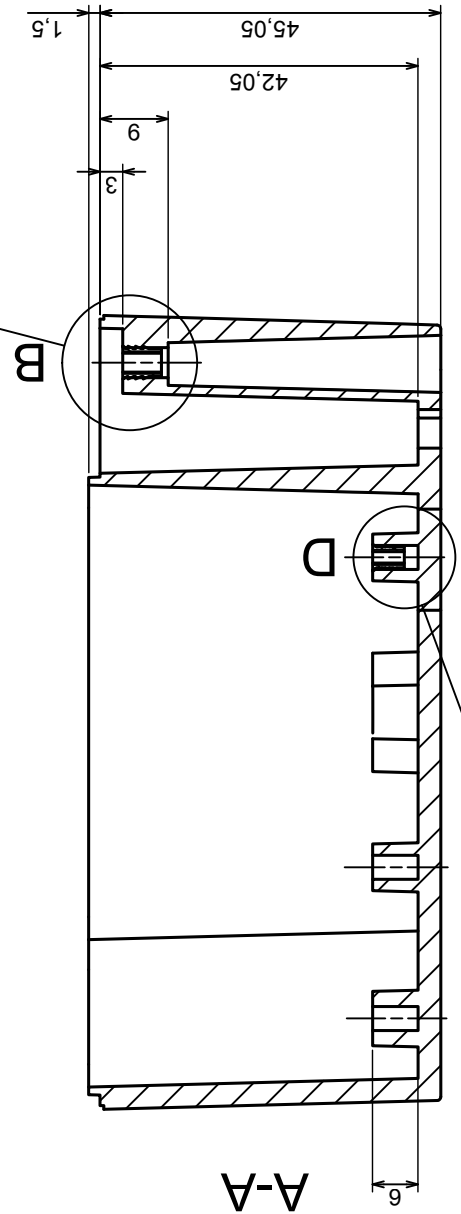

Tolerance: +/- 0.6

Material: PC, ABS

Scale 1:1

Format: A3

Product model
Enclosure ZP105.105.60SJ_TM2 - Assembly

All rights reserved, Copyright Kradex 2018

A-A

A |

A |

Tolerance: +/- 0.6

Material: PC, ABS

Scale 1:1

Format: A3

Product model Enclosure ZP105.105.60SJ_TM2 - Base ZP105.105.45J_TM2

All rights reserved, Copyright Kradex 2018

D (2:1)

B (2:1)

Tolerance: +/- 0.6

Material: PC, ABS

Scale 1:1

Format: A3

Product model Enclosure ZP105.105.60SJ_TM2 - Cover PZ105.105.15SJ

All rights reserved, Copyright Kradex 2018

X-ON Electronics