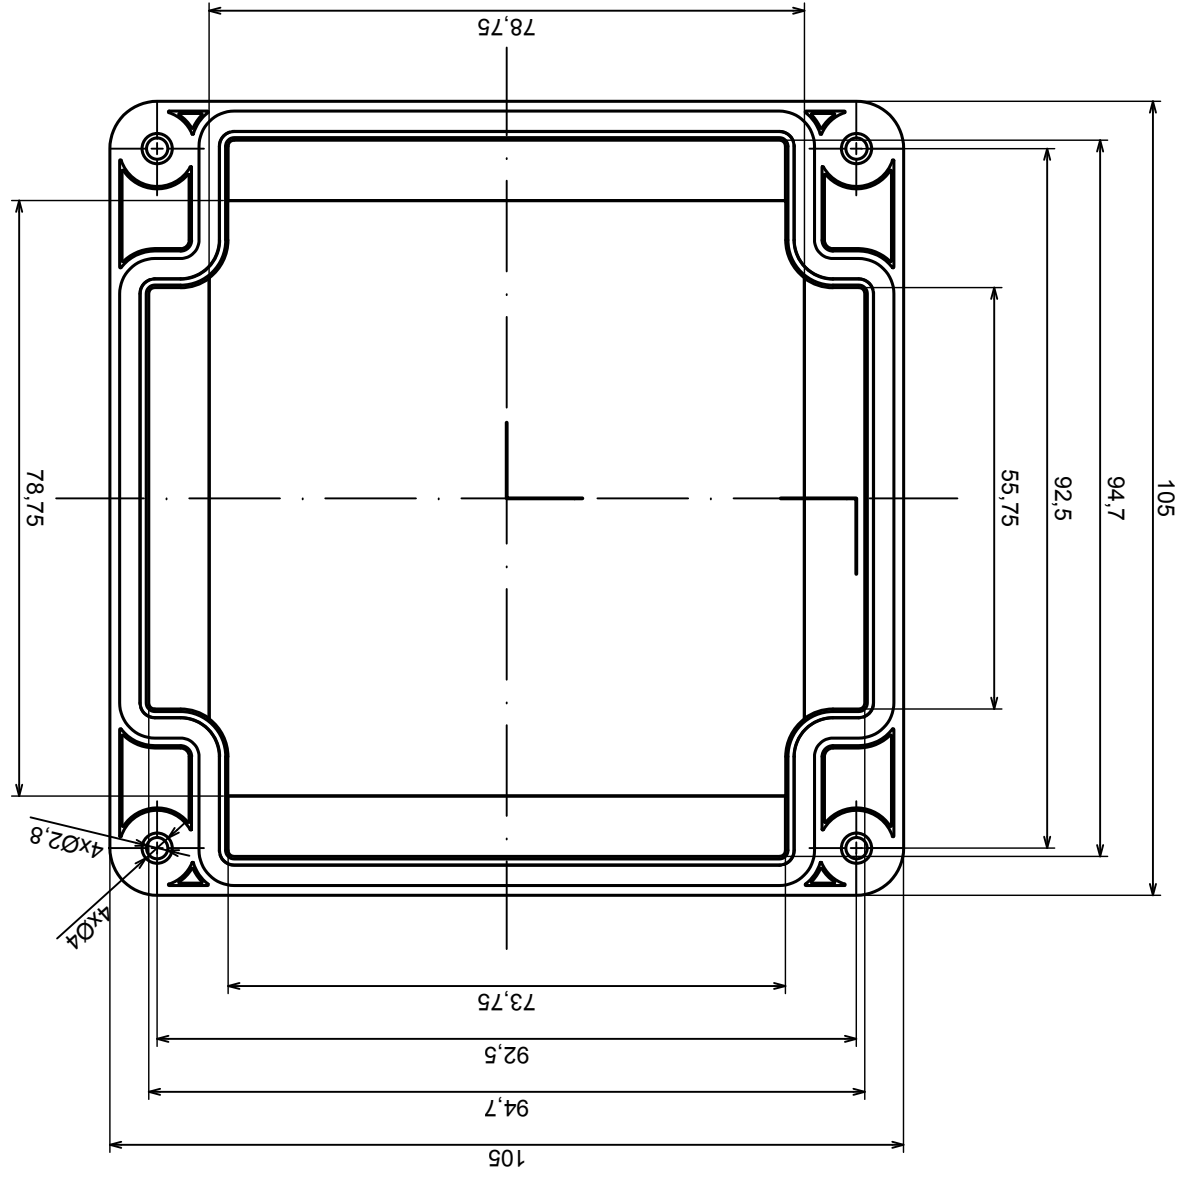

B (2:1)

Tolerance: +/- 0.6

Material: PC, ABS

Scale 1:1

Format: A3

Product model Enclosure ZP105.105.60SJ_TM2 - Cover PZ105.105.15SJ

All rights reserved, Copyright Kradex 2018

X-ON Electronics