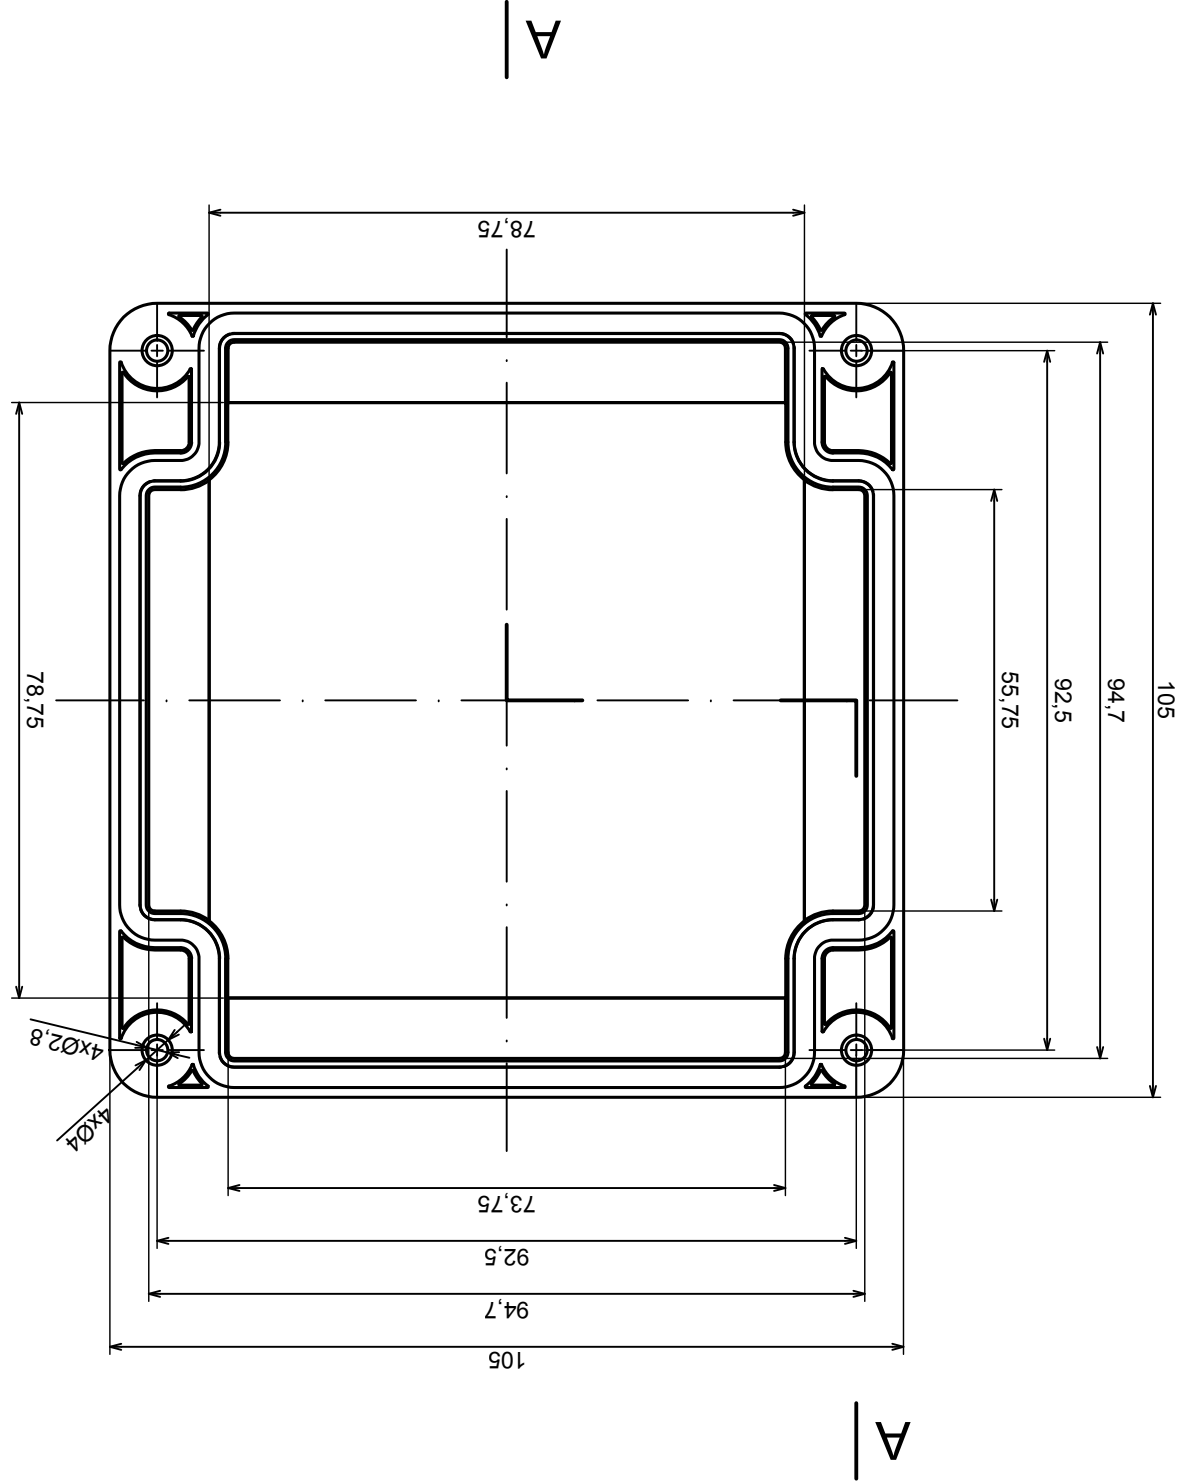

B (2:1)

Tolerance: +/- 0.6

Material: PC, ABS

Scale 1:1

Format: A3

Product model Enclosure ZP105.105.60SJ_TM2 - Cover PZ105.105.15SJ

All rights reserved, Copyright Kradex 2018

X-ON Electronics