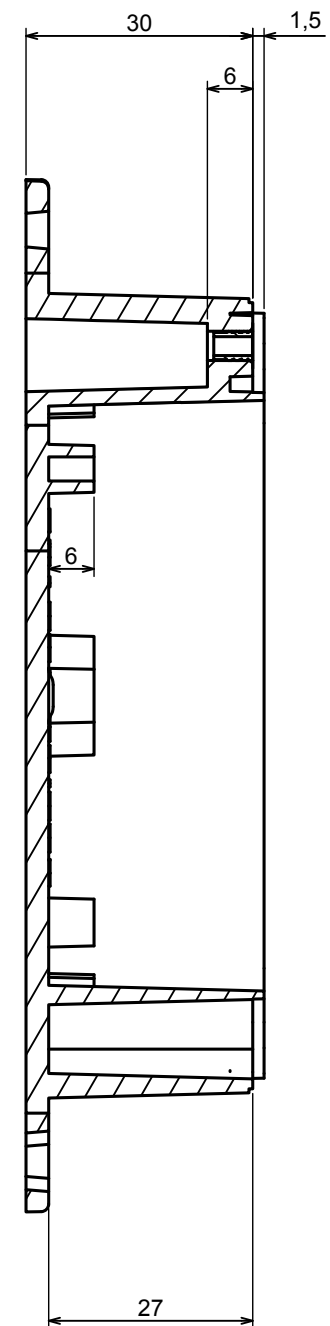

A |

A |

A-A

All rights reserved, Copyright Kradex 2022

Product model Enclosure ZP105.105.60SU TM - Assembly

Format: A3 Material: PC, ABS

Scale 1:1 Tolerance: +/- 0.5

A-A

All rights reserved, Copyright Kradox 2022	
Product model	Enclosure ZP105.105.60SU TM - Base ZP105.105.30U TM
Format: A3	Material: PC, ABS
Scale 1:1	Tolerance: +/- 0.5

A |

A-A

A |

All rights reserved, Copyright Kradox 2022

Product model Enclosure ZP105.105.60SU TM - Cover ZP105.105.30S

Format: A3 Material: PC, ABS

Scale 1:1 Tolerance: +/- 0.6

X-ON Electronics

Largest Supplier of Electrical and Electronic Components

Click to view similar products for [Enclosures, Boxes & Cases](#) category: