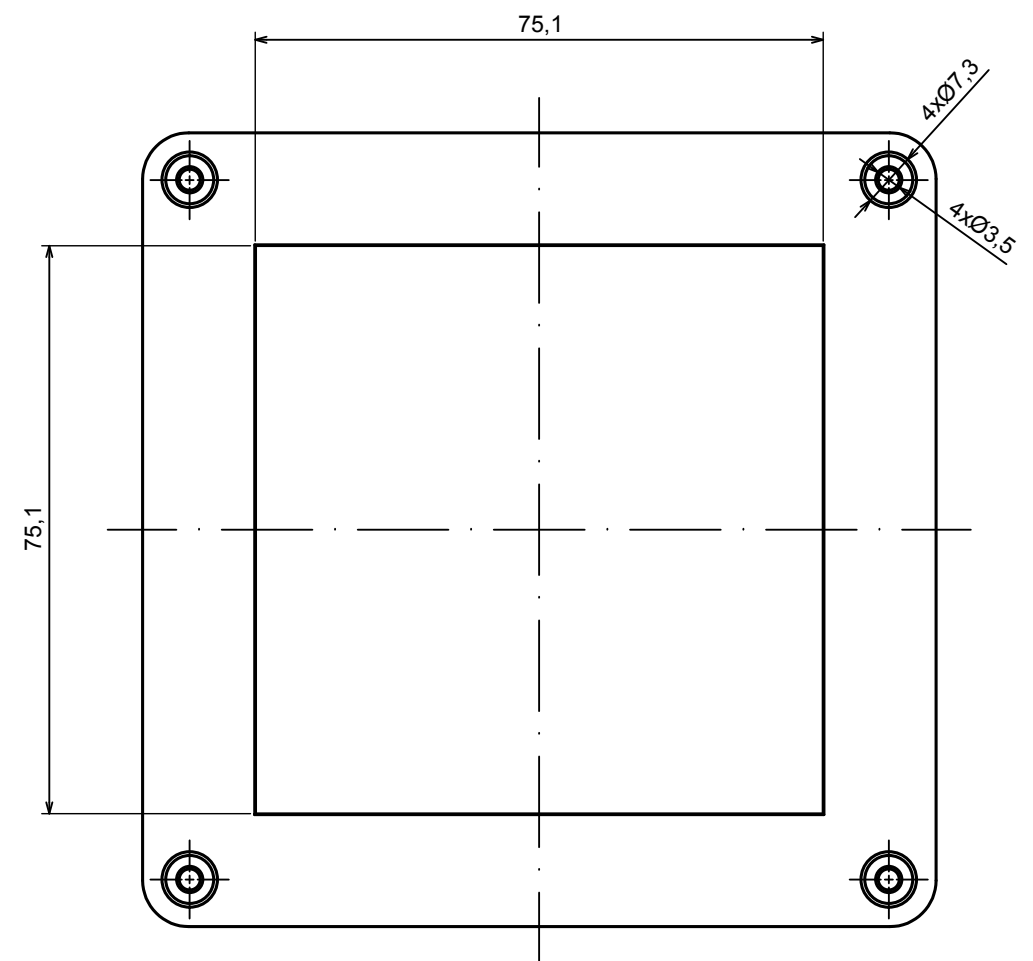

A |

A |

A-A

All rights reserved, Copyright Kradex 2022

Product model Enclosure ZP105.105.60SU TM - Assembly

Format: A3 Material: PC, ABS

Scale 1:1 Tolerance: +/- 0.5

A-A

All rights reserved, Copyright Kradox 2022	
Product model	Enclosure ZP105.105.60SU TM - Base ZP105.105.30U TM
Format: A3	Material: PC, ABS
Scale 1:1	Tolerance: +/- 0.5

A |

A-A

A |

All rights reserved, Copyright Kradox 2022

Product model Enclosure ZP105.105.60SU TM - Cover ZP105.105.30S

Format: A3 Material: PC, ABS

Scale 1:1 Tolerance: +/- 0.6

X-ON Electronics

Largest Supplier of Electrical and Electronic Components

Click to view similar products for [Enclosures, Boxes & Cases](#) category: