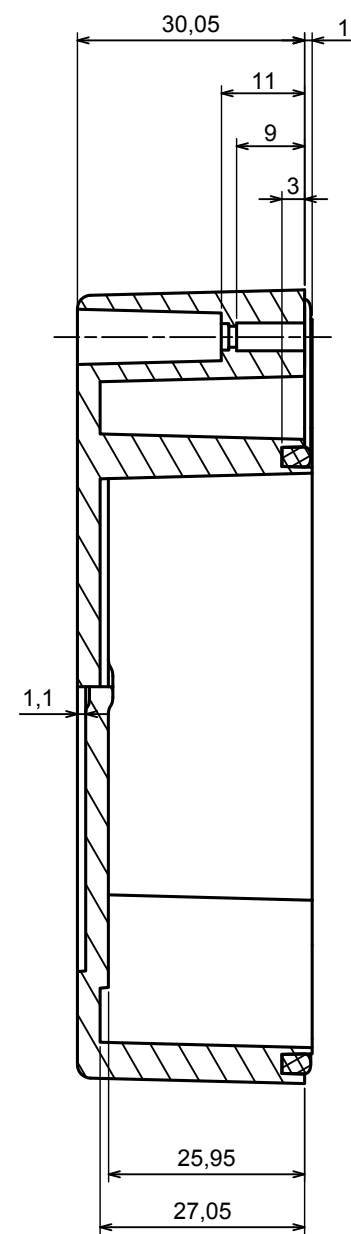

A |

A |

A-A

All rights reserved, Copyright Kradex 2022

Product model Enclosure ZP105.105.60SU TM - Assembly

Format: A3 Material: PC, ABS

Scale 1:1 Tolerance: +/- 0.5

A-A

All rights reserved, Copyright Kradox 2022	
Product model	Enclosure ZP105.105.60SU TM - Base ZP105.105.30U TM
Format: A3	Material: PC, ABS
Scale 1:1	Tolerance: +/- 0.5

A |

A-A

A |

All rights reserved, Copyright Kradox 2022

Product model Enclosure ZP105.105.60SU TM - Cover ZP105.105.30S

Format: A3 Material: PC, ABS

Scale 1:1 Tolerance: +/- 0.6

X-ON Electronics

Largest Supplier of Electrical and Electronic Components

Click to view similar products for [Enclosures, Boxes & Cases](#) category: