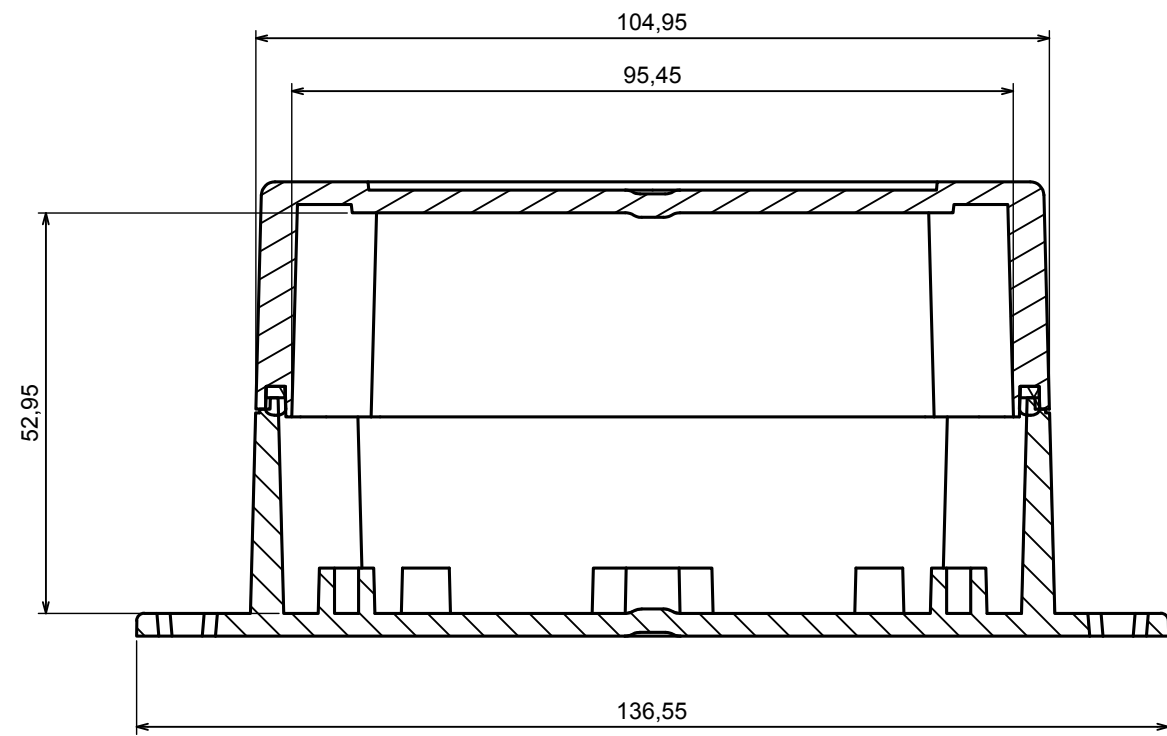

A |

A |

A-A

All rights reserved, Copyright Kradex 2022

Product model Enclosure ZP105.105.60SU TM - Assembly

Format: A3 Material: PC, ABS

Scale 1:1 Tolerance: +/- 0.5

A-A

All rights reserved, Copyright Kradox 2022	
Product model	Enclosure ZP105.105.60SU TM - Base ZP105.105.30U TM
Format: A3	Material: PC, ABS
Scale 1:1	Tolerance: +/- 0.5

A |

A-A

A |

All rights reserved, Copyright Kradox 2022

Product model Enclosure ZP105.105.60SU TM - Cover ZP105.105.30S

Format: A3 Material: PC, ABS

Scale 1:1 Tolerance: +/- 0.6

X-ON Electronics

Largest Supplier of Electrical and Electronic Components

Click to view similar products for [Enclosures, Boxes & Cases](#) category: