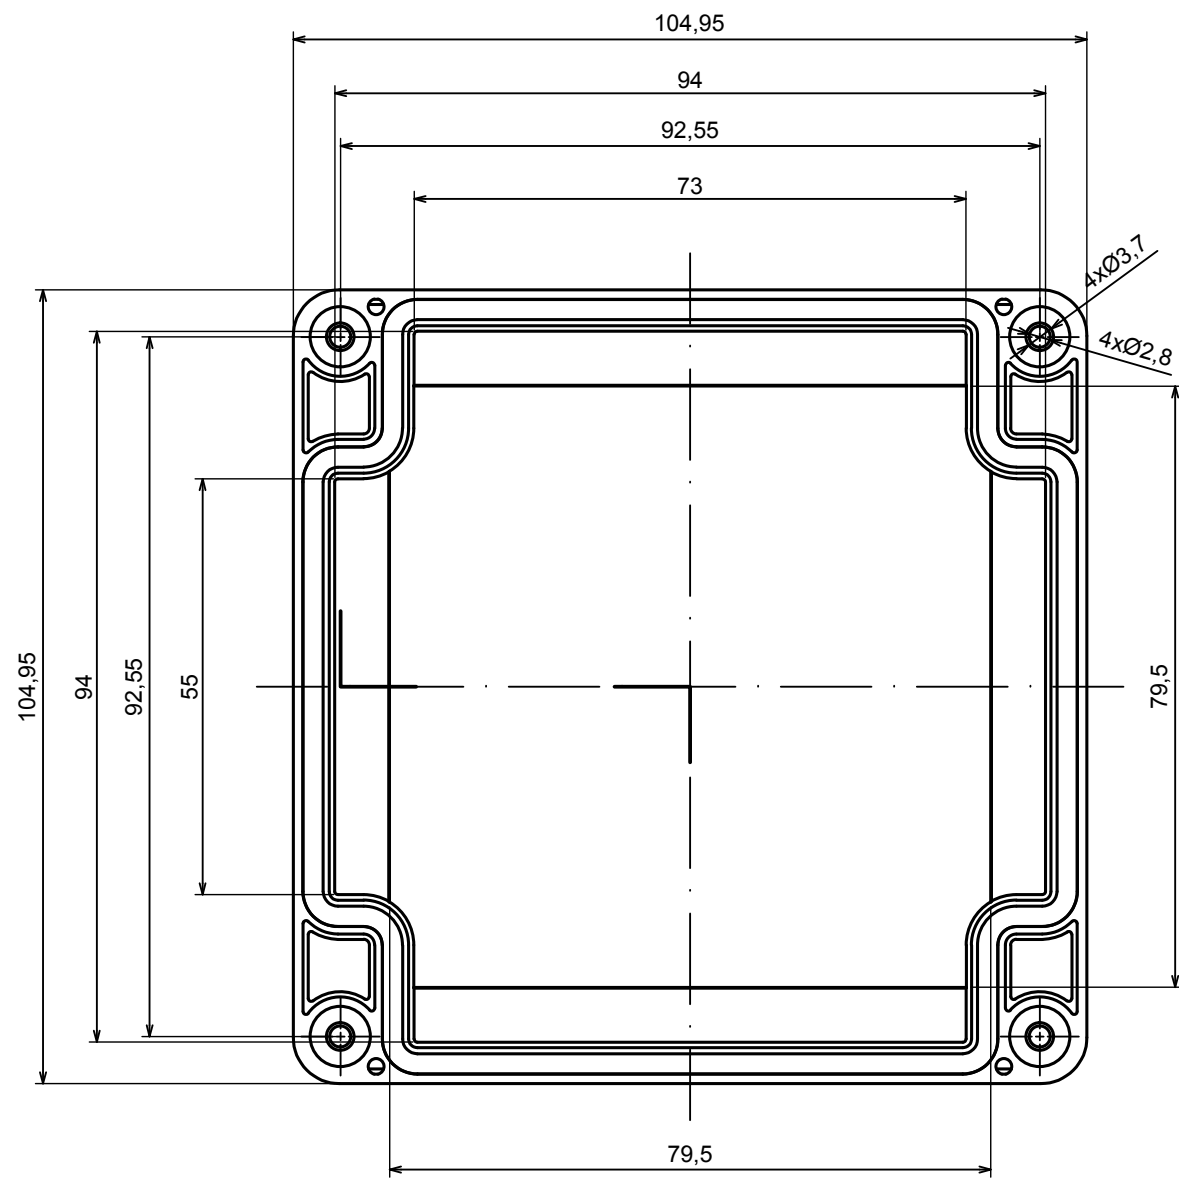

A |

A |

A-A

All rights reserved, Copyright Kradex 2022

Product model Enclosure ZP105.105.60SU TM - Assembly

Format: A3 Material: PC, ABS

Scale 1:1 Tolerance: +/- 0.5

A-A

All rights reserved, Copyright Kradox 2022	
Product model	Enclosure ZP105.105.60SU TM - Base ZP105.105.30U TM
Format: A3	Material: PC, ABS
Scale 1:1	Tolerance: +/- 0.5

A |

A-A

A |

All rights reserved, Copyright Kradox 2022

Product model Enclosure ZP105.105.60SU TM - Cover ZP105.105.30S

Format: A3 Material: PC, ABS

Scale 1:1 Tolerance: +/- 0.6

X-ON Electronics

Largest Supplier of Electrical and Electronic Components

Click to view similar products for [Enclosures, Boxes & Cases](#) category: