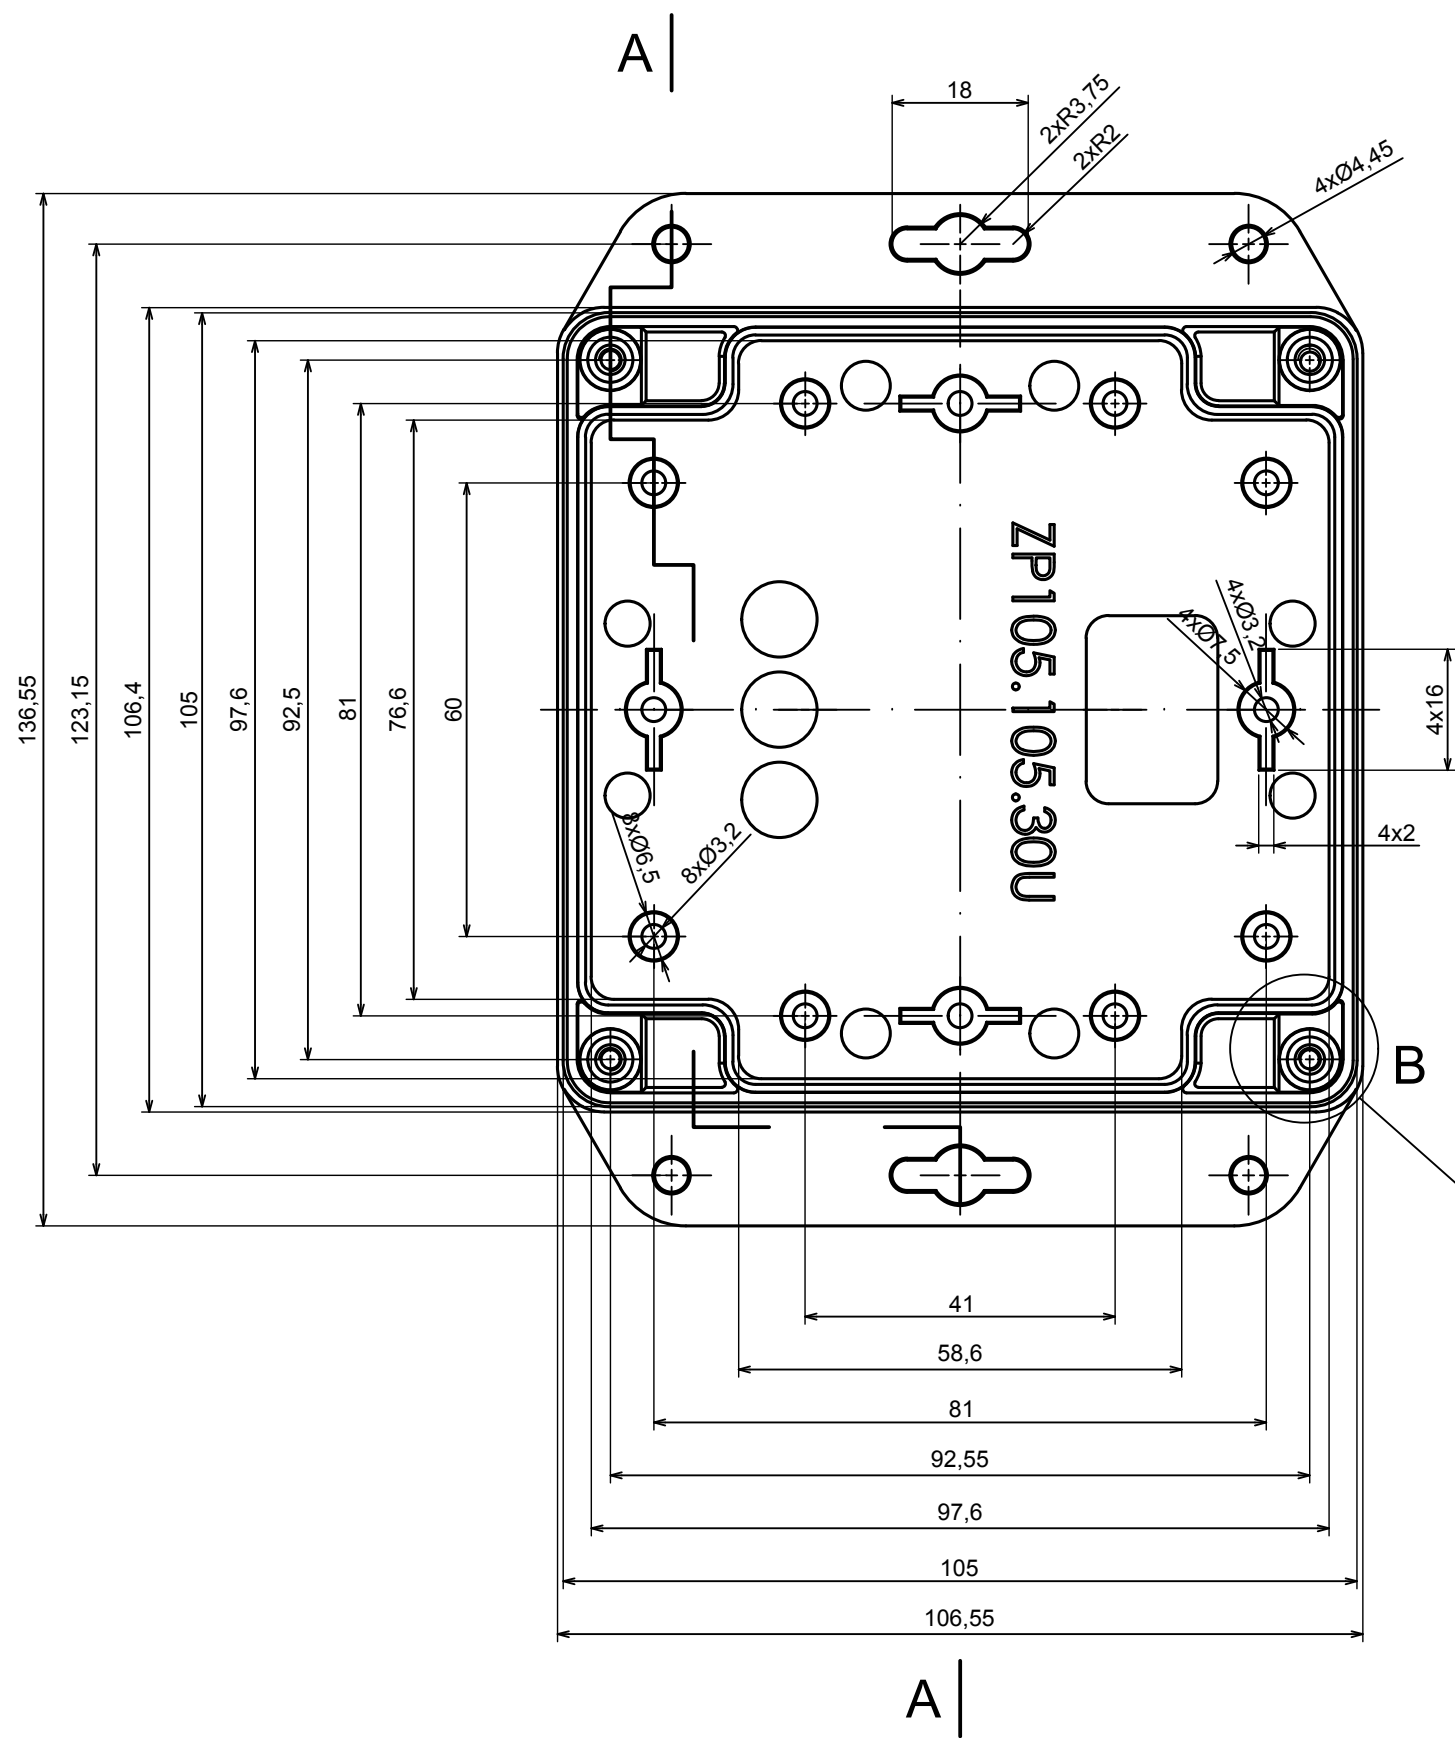

A |

A |

A-A

All rights reserved, Copyright Kradex 2022

Product model Enclosure ZP105.105.60SU TM - Assembly

Format: A3 Material: PC, ABS

Scale 1:1 Tolerance: +/- 0.5

A-A

All rights reserved, Copyright Kradox 2022	
Product model	Enclosure ZP105.105.60SU TM - Base ZP105.105.30U TM
Format: A3	Material: PC, ABS
Scale 1:1	Tolerance: +/- 0.5

A |

A-A

A |

All rights reserved, Copyright Kradox 2022

Product model Enclosure ZP105.105.60SU TM - Cover ZP105.105.30S

Format: A3 Material: PC, ABS

Scale 1:1 Tolerance: +/- 0.6

X-ON Electronics

Largest Supplier of Electrical and Electronic Components

Click to view similar products for [Enclosures, Boxes & Cases](#) category: