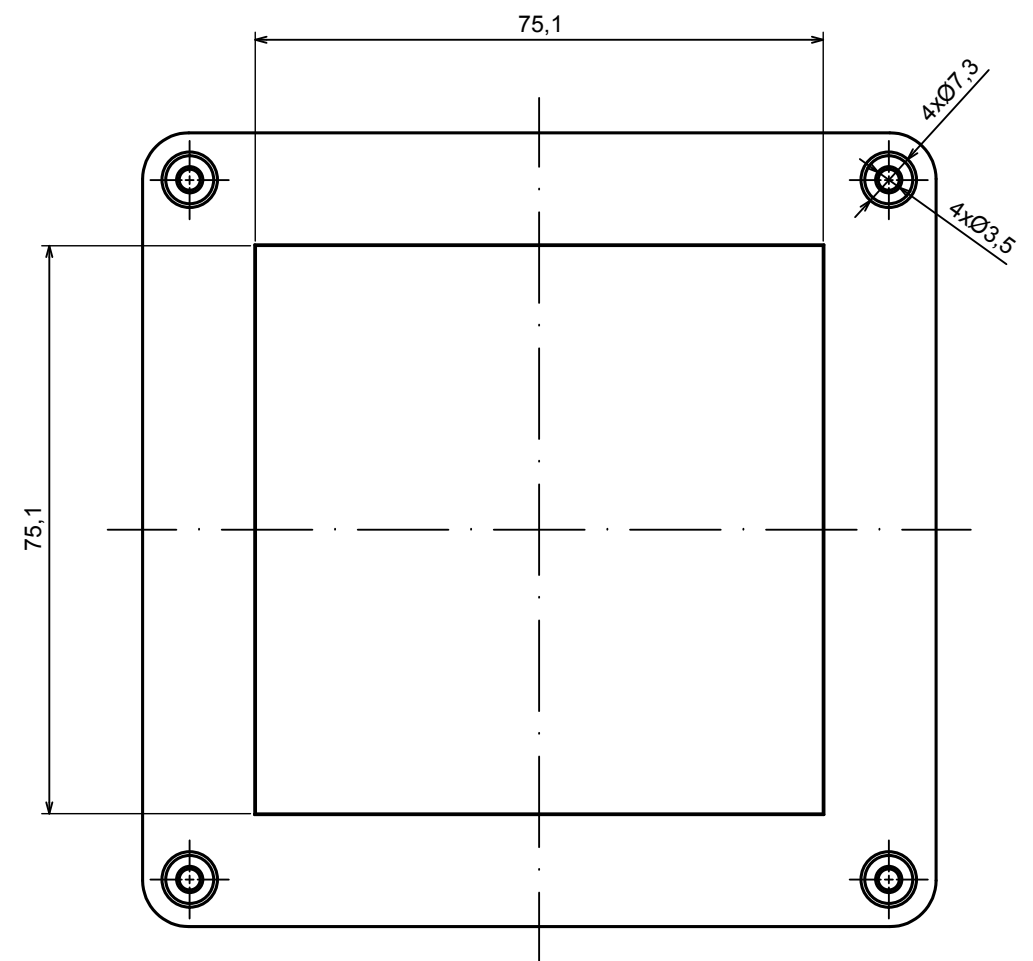

A |

A |

A-A

All rights reserved, Copyright Kradox 2022

Product model    Enclosure ZP105.105.60U TM - Assembly

Format: A3    Material: PC, ABS

Scale 1:1    Tolerance: +/- 0.5

A-A

All rights reserved, Copyright Kradox 2022

Product model Enclosure ZP105.105.60U TM - Base ZP105.105.30U TM

Format: A3 Material: PC, ABS

Scale 1:1 Tolerance: +/- 0.5

A |

A-A

A |

All rights reserved, Copyright Kradex 2022

Product model Enclosure ZP105.105.60U TM - Cover ZP105.105.30

Format: A3 Material: PC, ABS

Scale 1:1 Tolerance: +/- 0.6