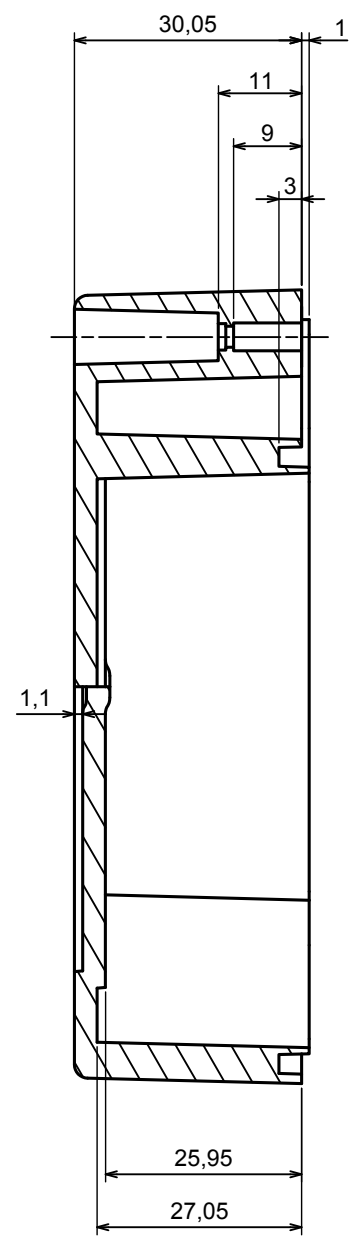

A |

A |

A-A

All rights reserved, Copyright Kradox 2022

Product model    Enclosure ZP105.105.60U TM - Assembly

Format: A3    Material: PC, ABS

Scale 1:1    Tolerance: +/- 0.5

A-A

All rights reserved, Copyright Kradox 2022

Product model Enclosure ZP105.105.60U TM - Base ZP105.105.30U TM

Format: A3 Material: PC, ABS

Scale 1:1 Tolerance: +/- 0.5

A |

A-A

A |

All rights reserved, Copyright Kradex 2022

Product model Enclosure ZP105.105.60U TM - Cover ZP105.105.30

Format: A3 Material: PC, ABS

Scale 1:1 Tolerance: +/- 0.6