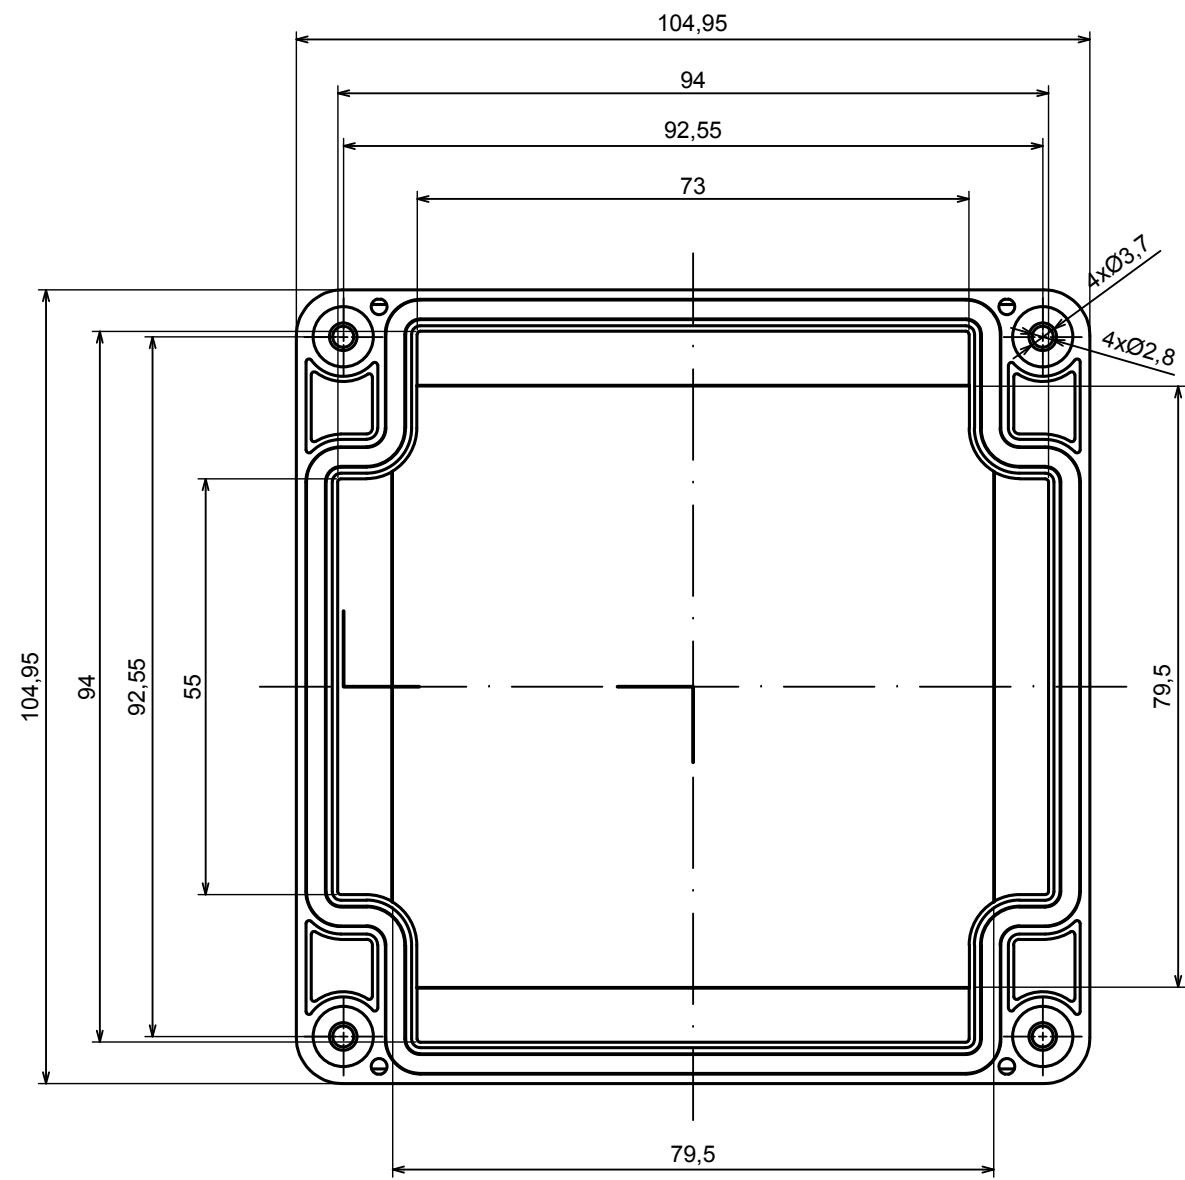

A |

A |

A-A

All rights reserved, Copyright Kradox 2022

Product model    Enclosure ZP105.105.60U TM - Assembly

Format: A3    Material: PC, ABS

Scale 1:1    Tolerance: +/- 0.5

A-A

All rights reserved, Copyright Kradox 2022

Product model Enclosure ZP105.105.60U TM - Base ZP105.105.30U TM

Format: A3 Material: PC, ABS

Scale 1:1 Tolerance: +/- 0.5

A |

A-A

A |

All rights reserved, Copyright Kradex 2022

Product model Enclosure ZP105.105.60U TM - Cover ZP105.105.30

Format: A3 Material: PC, ABS

Scale 1:1 Tolerance: +/- 0.6