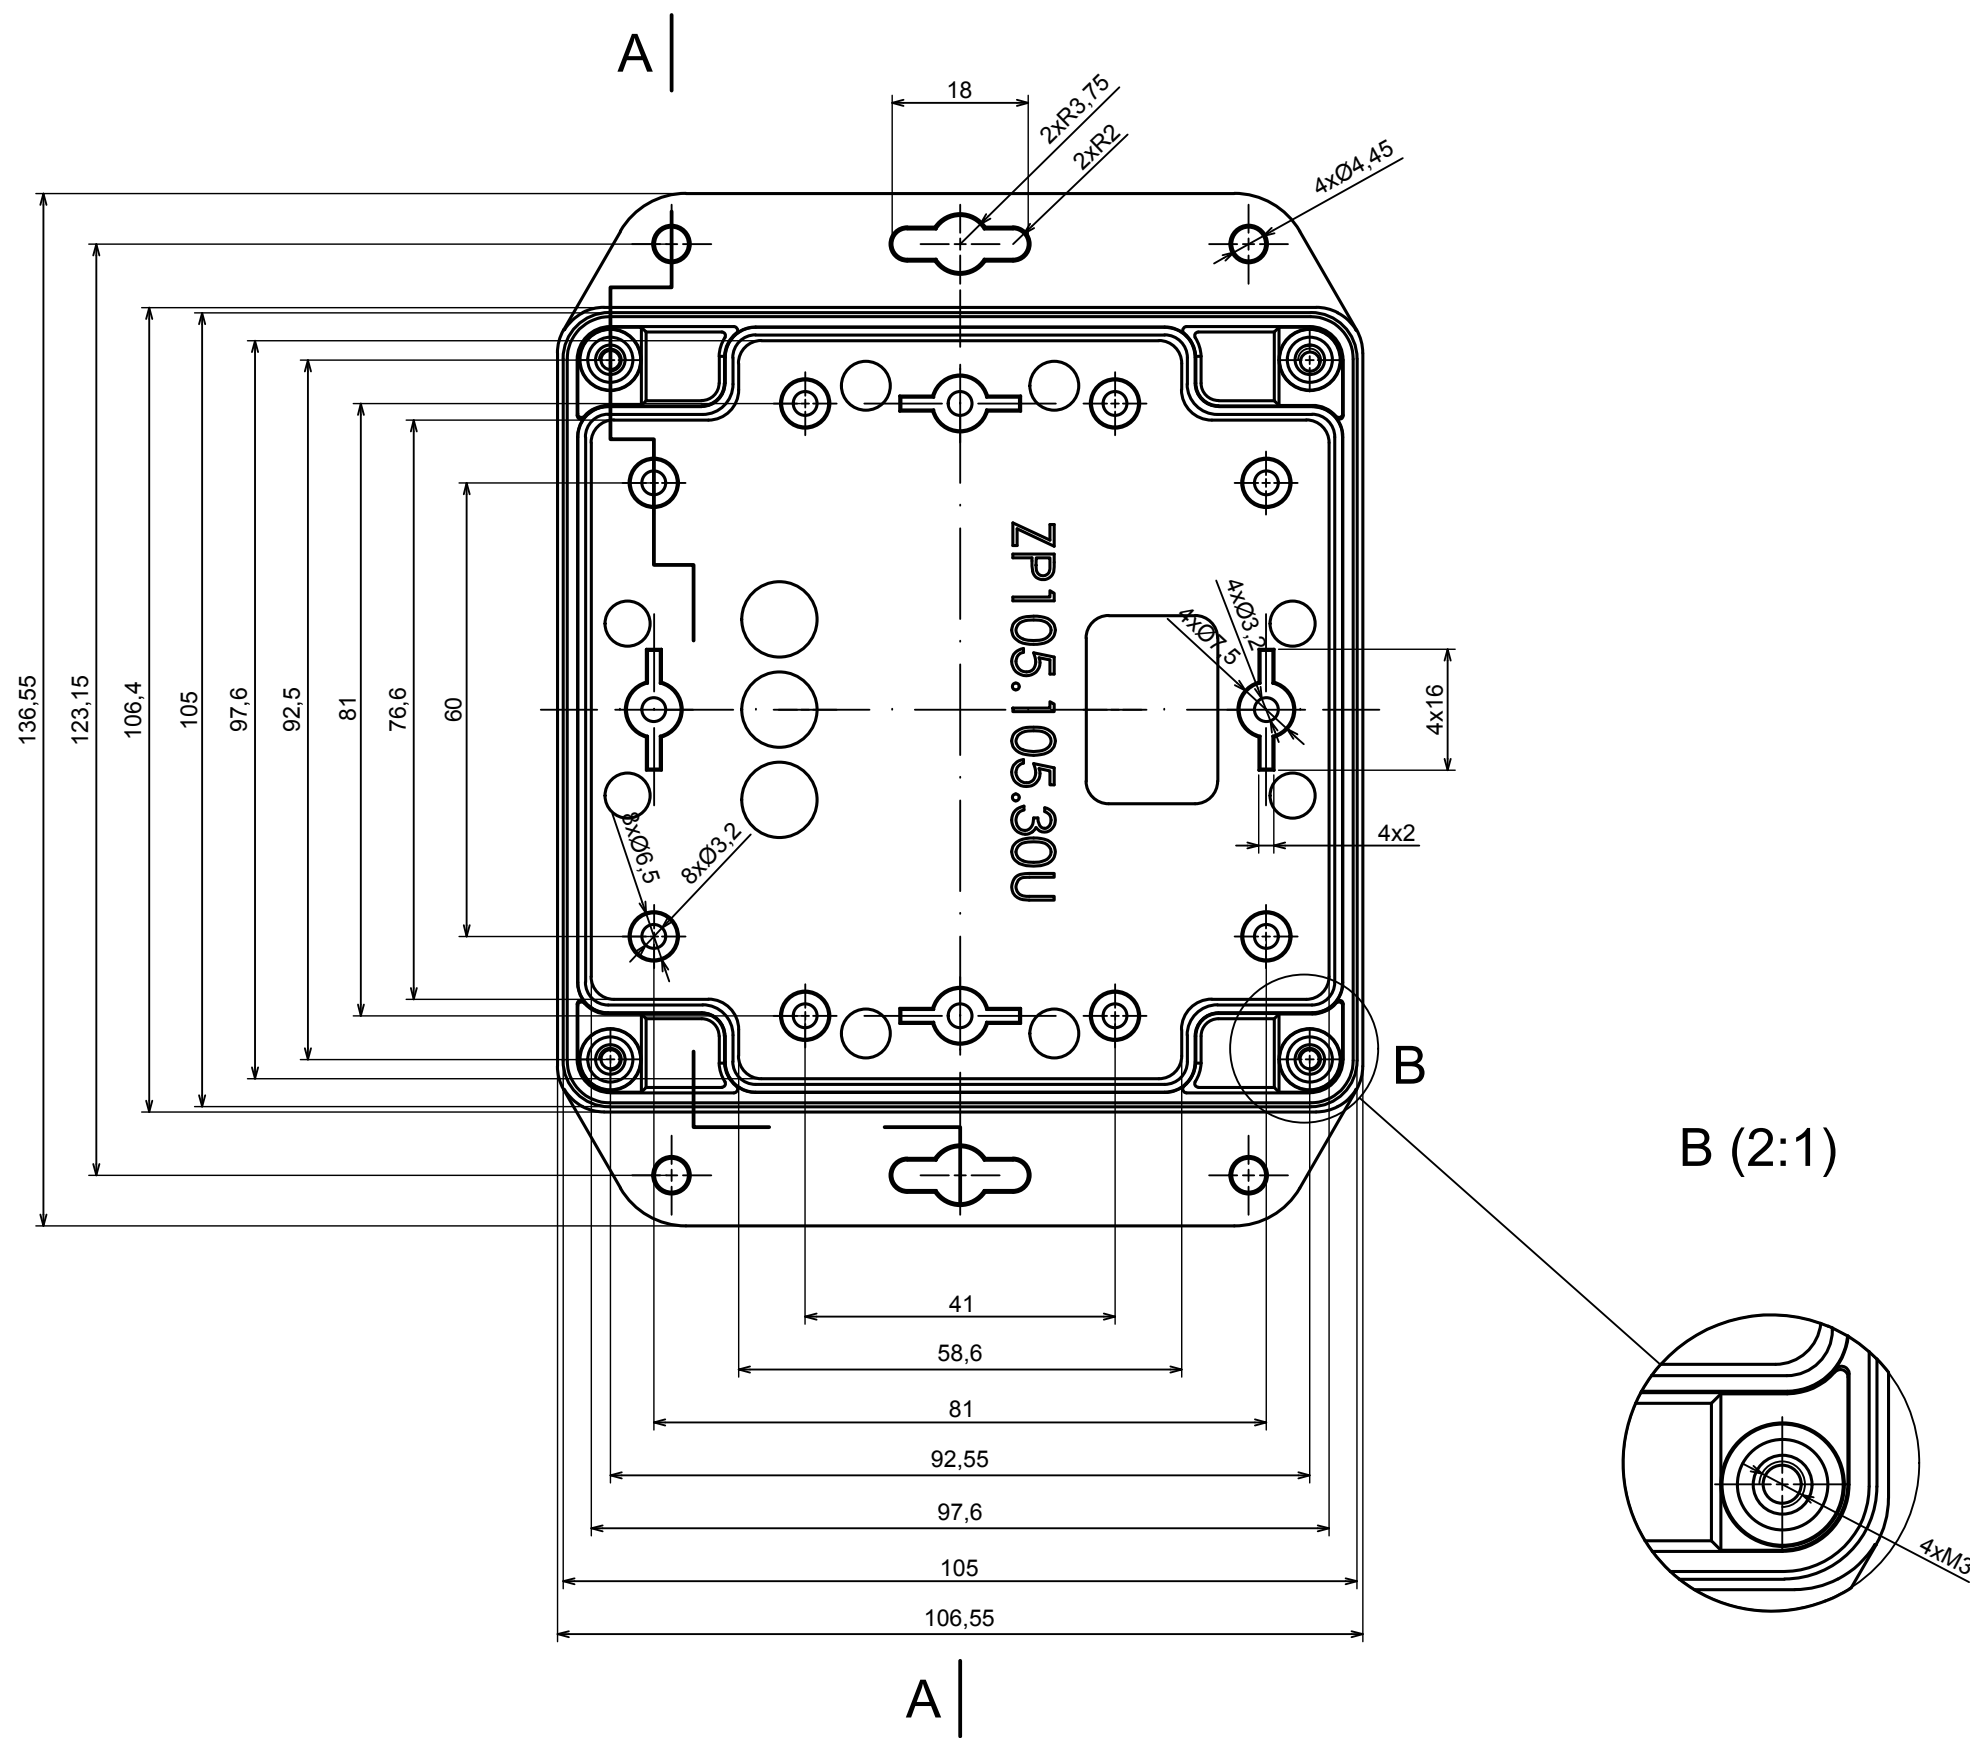

A |

A |

A-A

All rights reserved, Copyright Kradox 2022

Product model    Enclosure ZP105.105.60U TM - Assembly

Format: A3    Material: PC, ABS

Scale 1:1    Tolerance: +/- 0.5

A-A

All rights reserved, Copyright Kradox 2022

Product model Enclosure ZP105.105.60U TM - Base ZP105.105.30U TM

Format: A3 Material: PC, ABS

Scale 1:1 Tolerance: +/- 0.5

A |

A-A

A |

All rights reserved, Copyright Kradex 2022

Product model Enclosure ZP105.105.60U TM - Cover ZP105.105.30

Format: A3 Material: PC, ABS

Scale 1:1 Tolerance: +/- 0.6