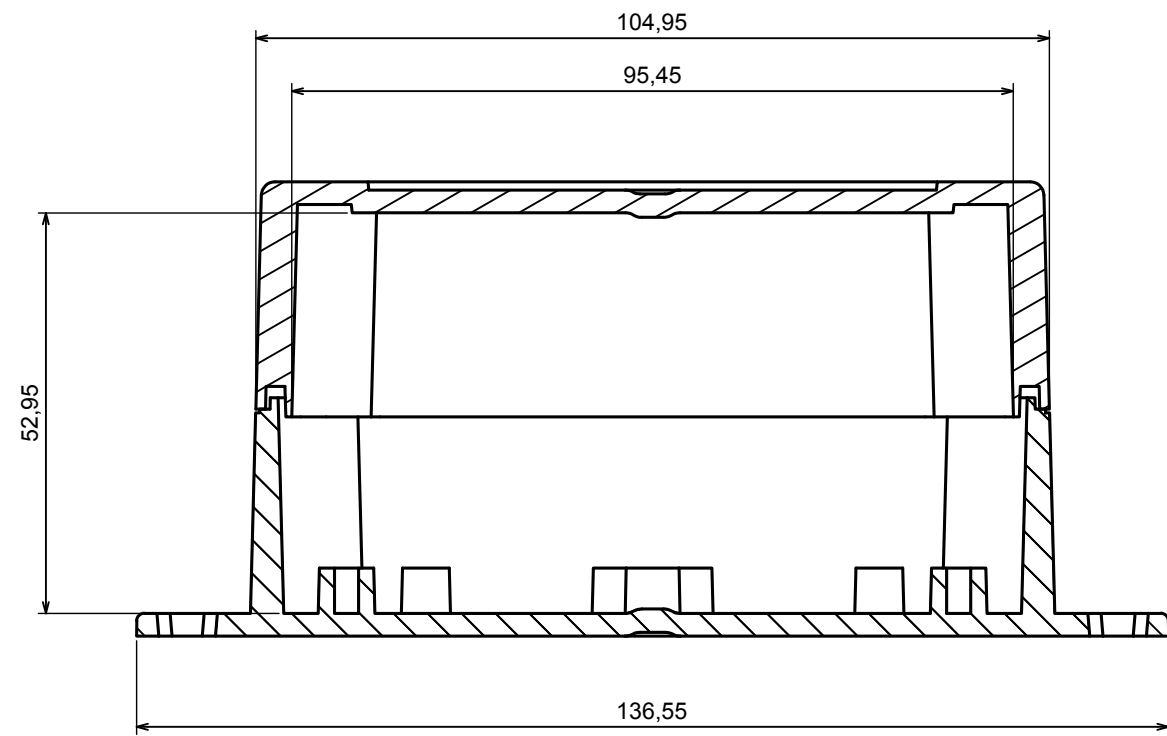

A |

A |

A-A

All rights reserved, Copyright Kradox 2022

Product model    Enclosure ZP105.105.60U TM - Assembly

Format: A3    Material: PC, ABS

Scale 1:1    Tolerance: +/- 0.5

A-A

All rights reserved, Copyright Kradox 2022

Product model Enclosure ZP105.105.60U TM - Base ZP105.105.30U TM

Format: A3 Material: PC, ABS

Scale 1:1 Tolerance: +/- 0.5

A |

A-A

A |

All rights reserved, Copyright Kradex 2022

Product model Enclosure ZP105.105.60U TM - Cover ZP105.105.30

Format: A3 Material: PC, ABS

Scale 1:1 Tolerance: +/- 0.6