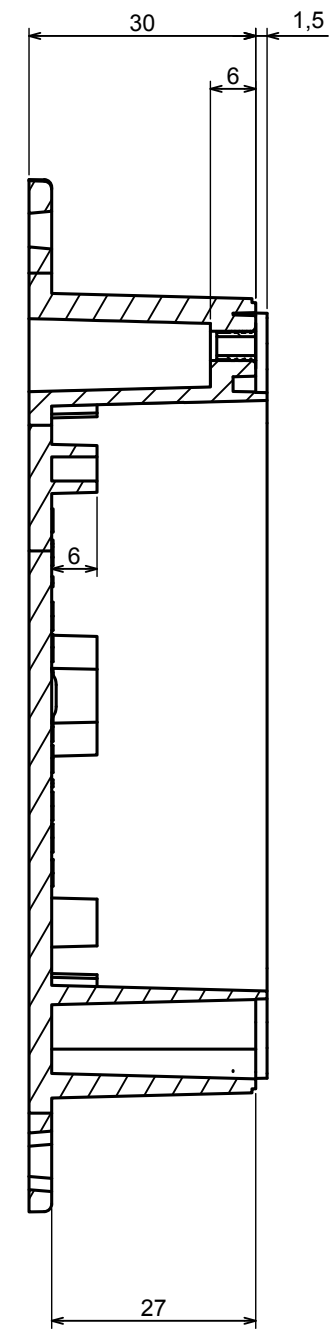

A |

A |

A-A

All rights reserved, Copyright Kradox 2022

Product model    Enclosure ZP105.105.60U TM - Assembly

Format: A3    Material: PC, ABS

Scale 1:1    Tolerance: +/- 0.5

A-A

All rights reserved, Copyright Kradox 2022

Product model Enclosure ZP105.105.60U TM - Base ZP105.105.30U TM

Format: A3 Material: PC, ABS

Scale 1:1 Tolerance: +/- 0.5

A |

A-A

A |

All rights reserved, Copyright Kradex 2022

Product model Enclosure ZP105.105.60U TM - Cover ZP105.105.30

Format: A3 Material: PC, ABS

Scale 1:1 Tolerance: +/- 0.6