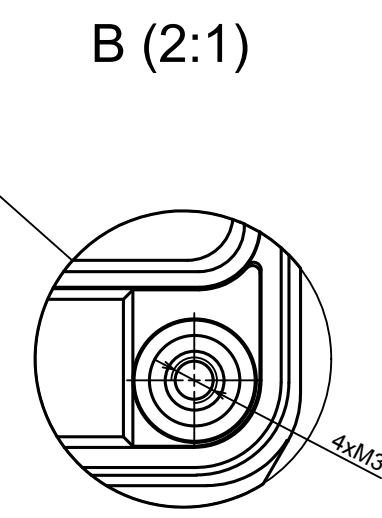

A |

A |

A-A

All rights reserved, Copyright Kradex 2022

Product model Enclosure ZP105.105.60U TM - Assembly

Format: A3 Material: PC, ABS

Scale 1:1 Tolerance: +/- 0.5

All rights reserved, Copyright Kradox 2022	
Product model	Enclosure ZP105.105.60U TM - Base ZP105.105.30U TM
Format: A3	Material: PC, ABS
Scale 1:1	Tolerance: +/- 0.5

A |

A |

A-A

All rights reserved, Copyright Kradex 2022

Product model Enclosure ZP105.105.60U TM - Cover ZP105.105.30

Format: A3 Material: PC, ABS

Scale 1:1 Tolerance: +/- 0.6

X-ON Electronics