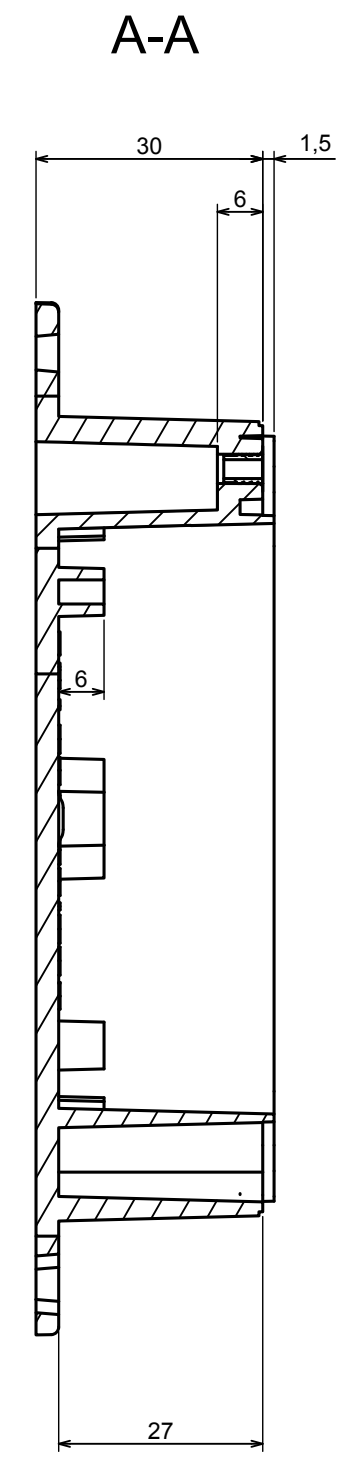

A |

A |

A-A

All rights reserved, Copyright Kradex 2022

Product model Enclosure ZP105.105.60U TM - Assembly

Format: A3 Material: PC, ABS

Scale 1:1 Tolerance: +/- 0.5

All rights reserved, Copyright Kradox 2022	
Product model	Enclosure ZP105.105.60U TM - Base ZP105.105.30U TM
Format: A3	Material: PC, ABS
Scale 1:1	Tolerance: +/- 0.5

A |

A |

A-A

All rights reserved, Copyright Kradex 2022

Product model Enclosure ZP105.105.60U TM - Cover ZP105.105.30

Format: A3 Material: PC, ABS

Scale 1:1 Tolerance: +/- 0.6

X-ON Electronics