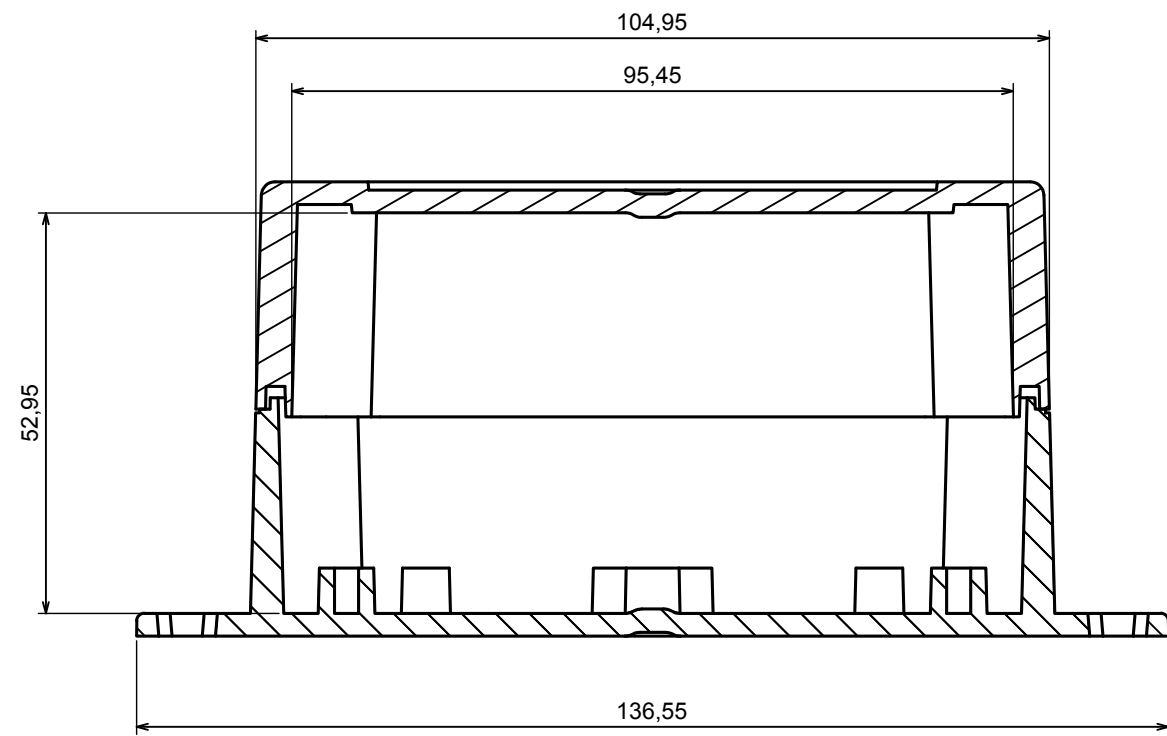

A |

A |

A-A

All rights reserved, Copyright Kradex 2022

Product model Enclosure ZP105.105.60U TM - Assembly

Format: A3 Material: PC, ABS

Scale 1:1 Tolerance: +/- 0.5

All rights reserved, Copyright Kradox 2022	
Product model	Enclosure ZP105.105.60U TM - Base ZP105.105.30U TM
Format: A3	Material: PC, ABS
Scale 1:1	Tolerance: +/- 0.5

A |

A |

A-A

All rights reserved, Copyright Kradex 2022

Product model Enclosure ZP105.105.60U TM - Cover ZP105.105.30

Format: A3 Material: PC, ABS

Scale 1:1 Tolerance: +/- 0.6

X-ON Electronics