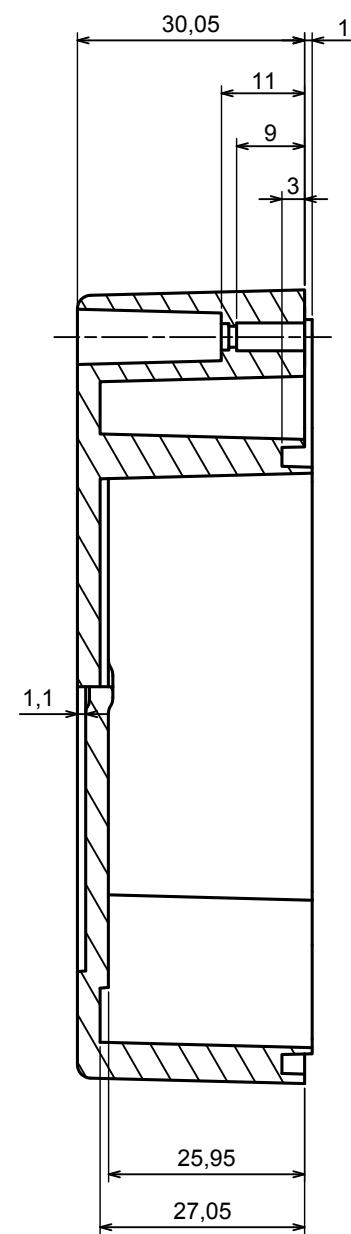

A |

A |

A-A

All rights reserved, Copyright Kradex 2022

Product model Enclosure ZP105.105.60U TM - Assembly

Format: A3 Material: PC, ABS

Scale 1:1 Tolerance: +/- 0.5

All rights reserved, Copyright Kradox 2022	
Product model	Enclosure ZP105.105.60U TM - Base ZP105.105.30U TM
Format: A3	Material: PC, ABS
Scale 1:1	Tolerance: +/- 0.5

A |

A |

A-A

All rights reserved, Copyright Kradex 2022

Product model Enclosure ZP105.105.60U TM - Cover ZP105.105.30

Format: A3 Material: PC, ABS

Scale 1:1 Tolerance: +/- 0.6

X-ON Electronics