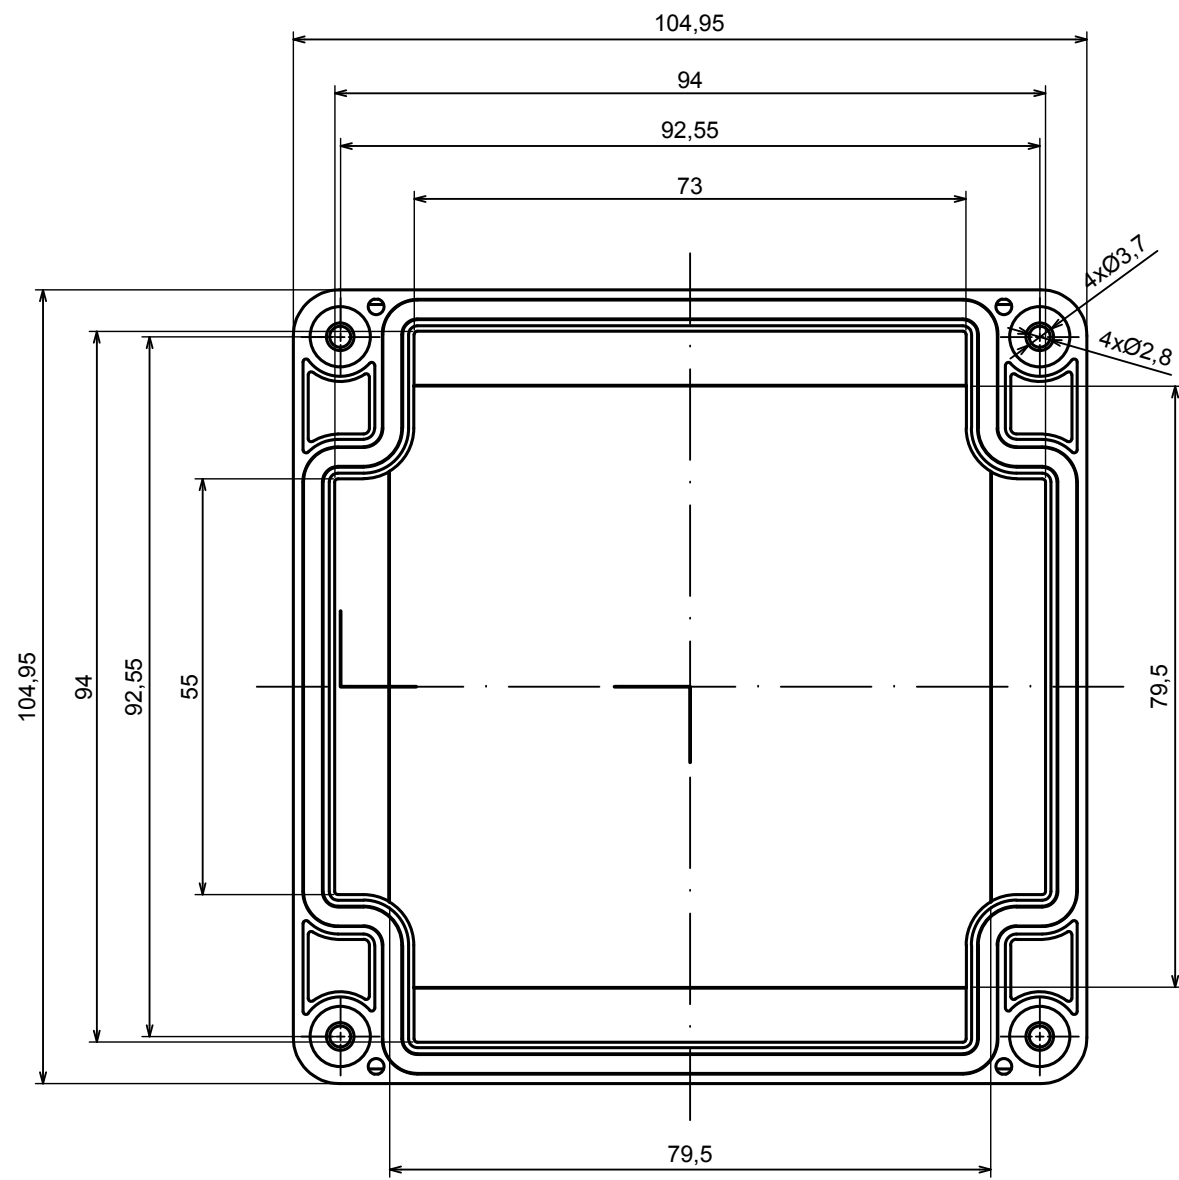

A |

A |

A-A

All rights reserved, Copyright Kradex 2022

Product model Enclosure ZP105.105.60U TM - Assembly

Format: A3 Material: PC, ABS

Scale 1:1 Tolerance: +/- 0.5

| | |
|--|--|
| All rights reserved, Copyright Kradox 2022 | |
| Product model | Enclosure ZP105.105.60U TM - Base ZP105.105.30U TM |
| Format: A3 | Material: PC, ABS |
| Scale 1:1 | Tolerance: +/- 0.5 |

A |

A |

A-A

All rights reserved, Copyright Kradex 2022

Product model Enclosure ZP105.105.60U TM - Cover ZP105.105.30

Format: A3 Material: PC, ABS

Scale 1:1 Tolerance: +/- 0.6

X-ON Electronics