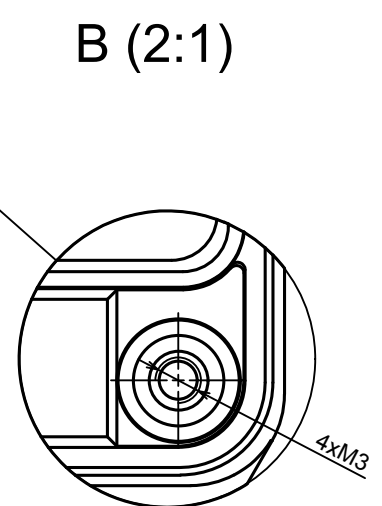

A |

A |

A-A

All rights reserved, Copyright Kradex 2022

Product model Enclosure ZP105.105.60U TM - Assembly

Format: A3 Material: PC, ABS

Scale 1:1 Tolerance: +/- 0.5

| | |
|--|--|
| All rights reserved, Copyright Kradox 2022 | |
| Product model | Enclosure ZP105.105.60U TM - Base ZP105.105.30U TM |
| Format: A3 | Material: PC, ABS |
| Scale 1:1 | Tolerance: +/- 0.5 |

A |

A |

A-A

All rights reserved, Copyright Kradex 2022

Product model Enclosure ZP105.105.60U TM - Cover ZP105.105.30

Format: A3 Material: PC, ABS

Scale 1:1 Tolerance: +/- 0.6

X-ON Electronics