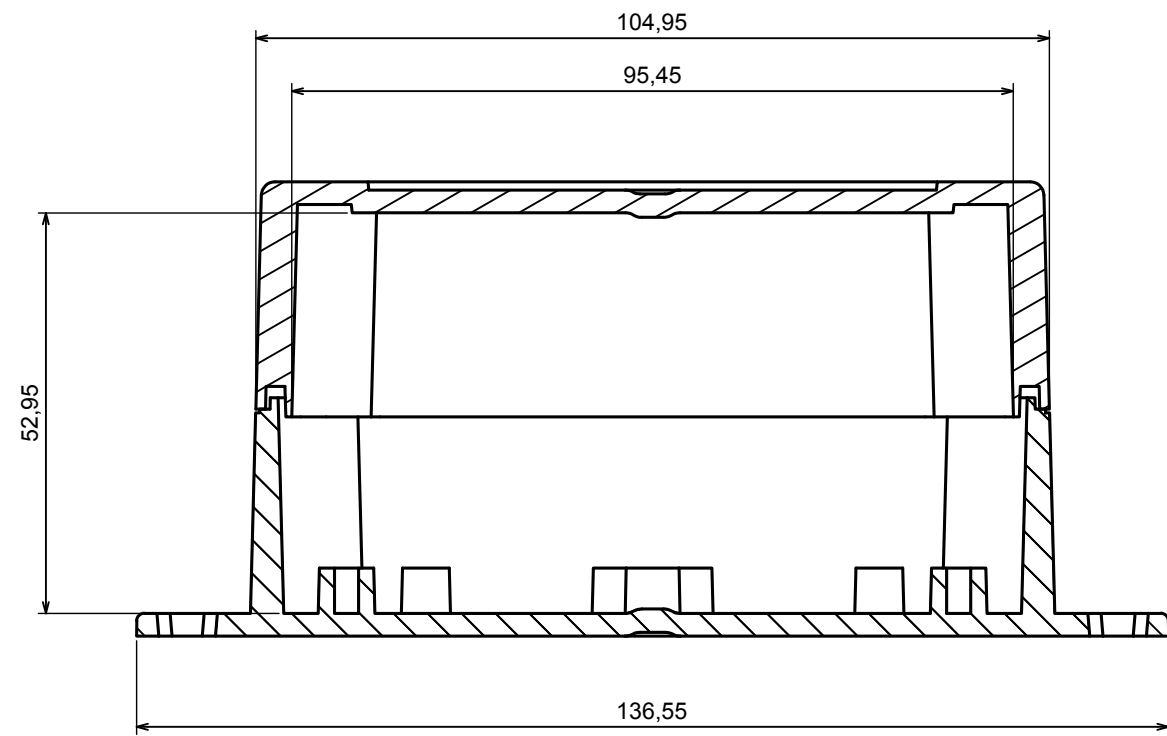

A |

A |

A-A

All rights reserved, Copyright Kradex 2022

Product model Enclosure ZP105.105.60U TM - Assembly

Format: A3 Material: PC, ABS

Scale 1:1 Tolerance: +/- 0.5

| | |
|--|--|
| All rights reserved, Copyright Kradox 2022 | |
| Product model | Enclosure ZP105.105.60U TM - Base ZP105.105.30U TM |
| Format: A3 | Material: PC, ABS |
| Scale 1:1 | Tolerance: +/- 0.5 |

A |

A |

A-A

All rights reserved, Copyright Kradex 2022

Product model Enclosure ZP105.105.60U TM - Cover ZP105.105.30

Format: A3 Material: PC, ABS

Scale 1:1 Tolerance: +/- 0.6

X-ON Electronics