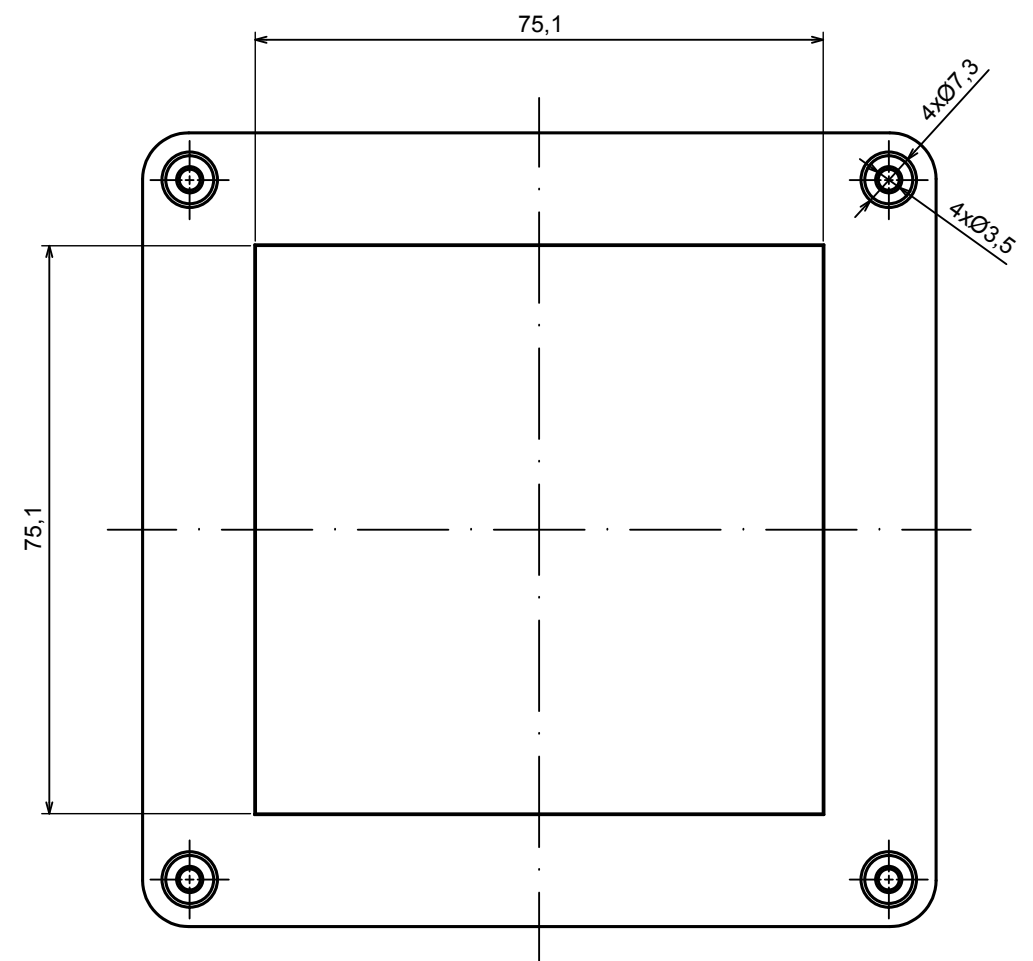

A |

A |

A-A

All rights reserved, Copyright Kradex 2022

Product model Enclosure ZP105.105.60U TM - Assembly

Format: A3 Material: PC, ABS

Scale 1:1 Tolerance: +/- 0.5

| | |
|--|--|
| All rights reserved, Copyright Kradox 2022 | |
| Product model | Enclosure ZP105.105.60U TM - Base ZP105.105.30U TM |
| Format: A3 | Material: PC, ABS |
| Scale 1:1 | Tolerance: +/- 0.5 |

A |

A |

A-A

All rights reserved, Copyright Kradex 2022

Product model Enclosure ZP105.105.60U TM - Cover ZP105.105.30

Format: A3 Material: PC, ABS

Scale 1:1 Tolerance: +/- 0.6

X-ON Electronics