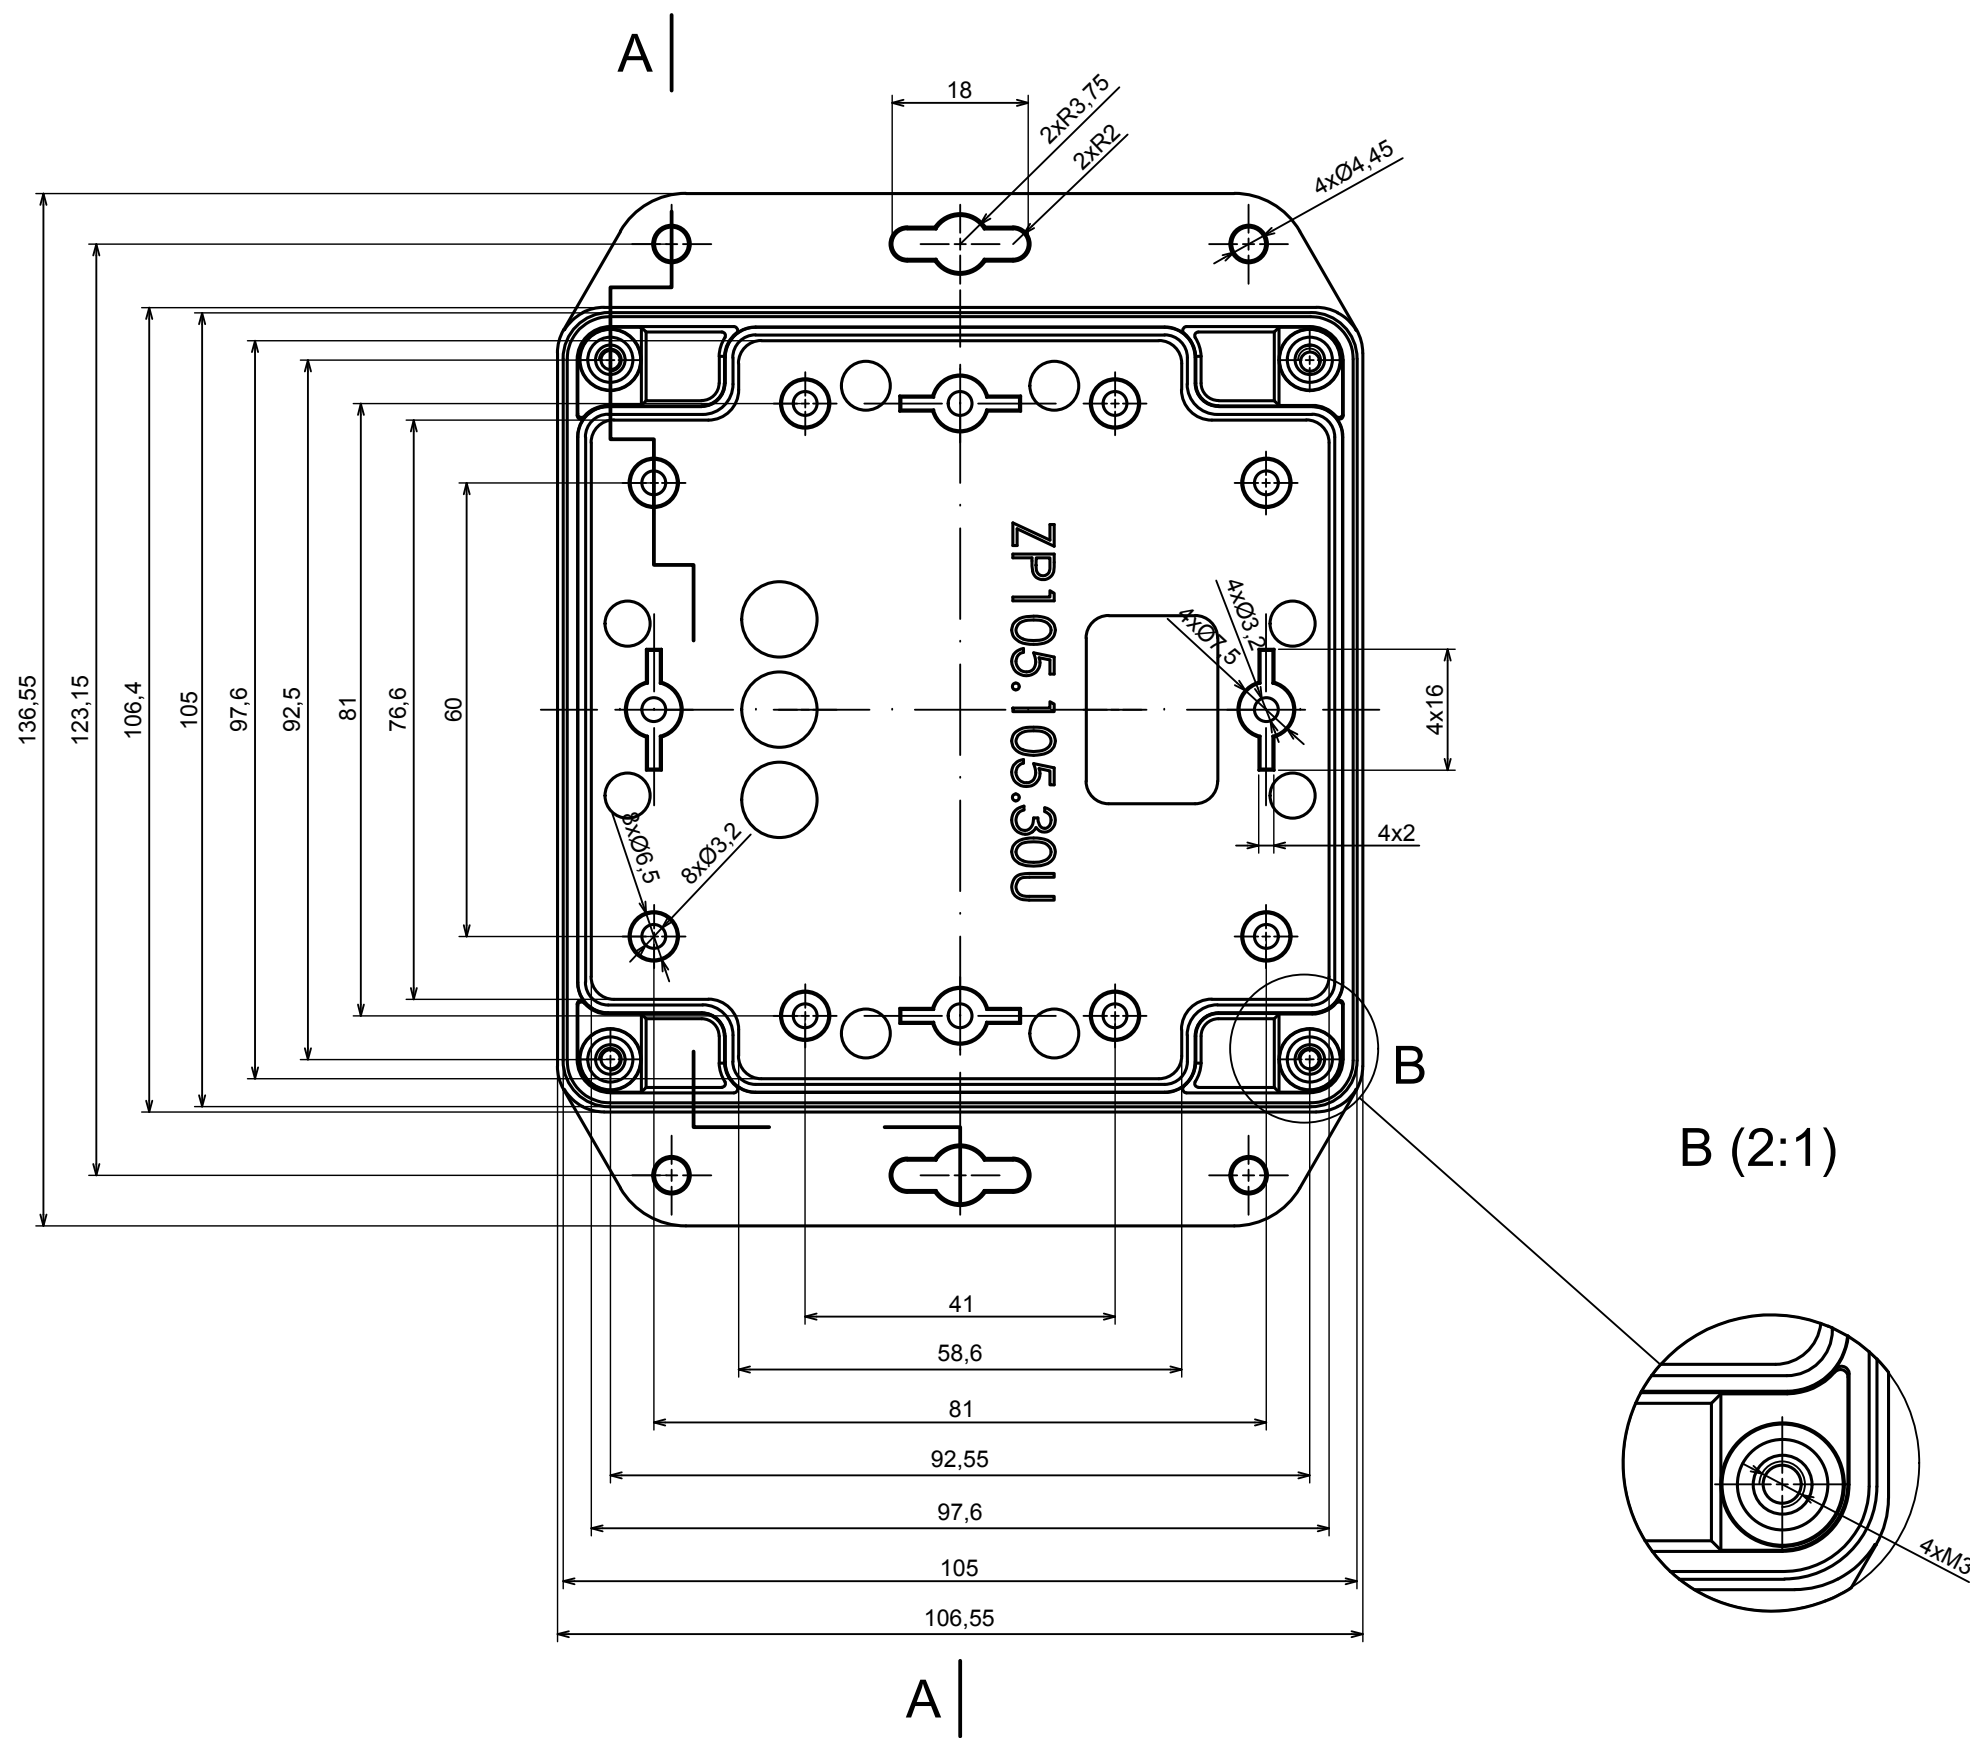

A |

A |

A-A

All rights reserved, Copyright Kradex 2022

Product model Enclosure ZP105.105.60U TM - Assembly

Format: A3 Material: PC, ABS

Scale 1:1 Tolerance: +/- 0.5

| | |
|--|--|
| All rights reserved, Copyright Kradox 2022 | |
| Product model | Enclosure ZP105.105.60U TM - Base ZP105.105.30U TM |
| Format: A3 | Material: PC, ABS |
| Scale 1:1 | Tolerance: +/- 0.5 |

A |

A |

A-A

All rights reserved, Copyright Kradex 2022

Product model Enclosure ZP105.105.60U TM - Cover ZP105.105.30

Format: A3 Material: PC, ABS

Scale 1:1 Tolerance: +/- 0.6

X-ON Electronics