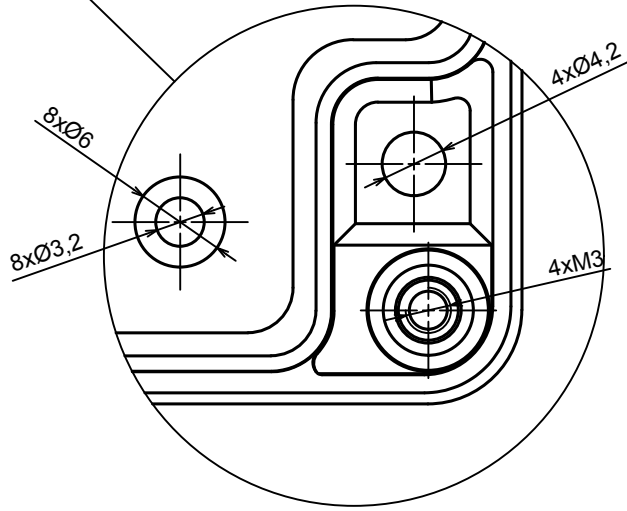

A |

All rights reserved, Copyright Kradox 2018

Product model	Enclosure ZP105.105.75H TM - Assembly
---------------	---------------------------------------

Format: A3	Material: PC, ABS
------------	-------------------

Scale 1:1	Tolerance: +/- 0.5
-----------	--------------------

B (2:1)

C (2:1)

A |

All rights reserved, Copyright Kradox 2019	
Product model	Enclosure ZP105.105.75H TM - Base ZP105.105.60 TM
Format: A3	Material: PC, ABS
Scale 1:1	Tolerance: +/- 0.5