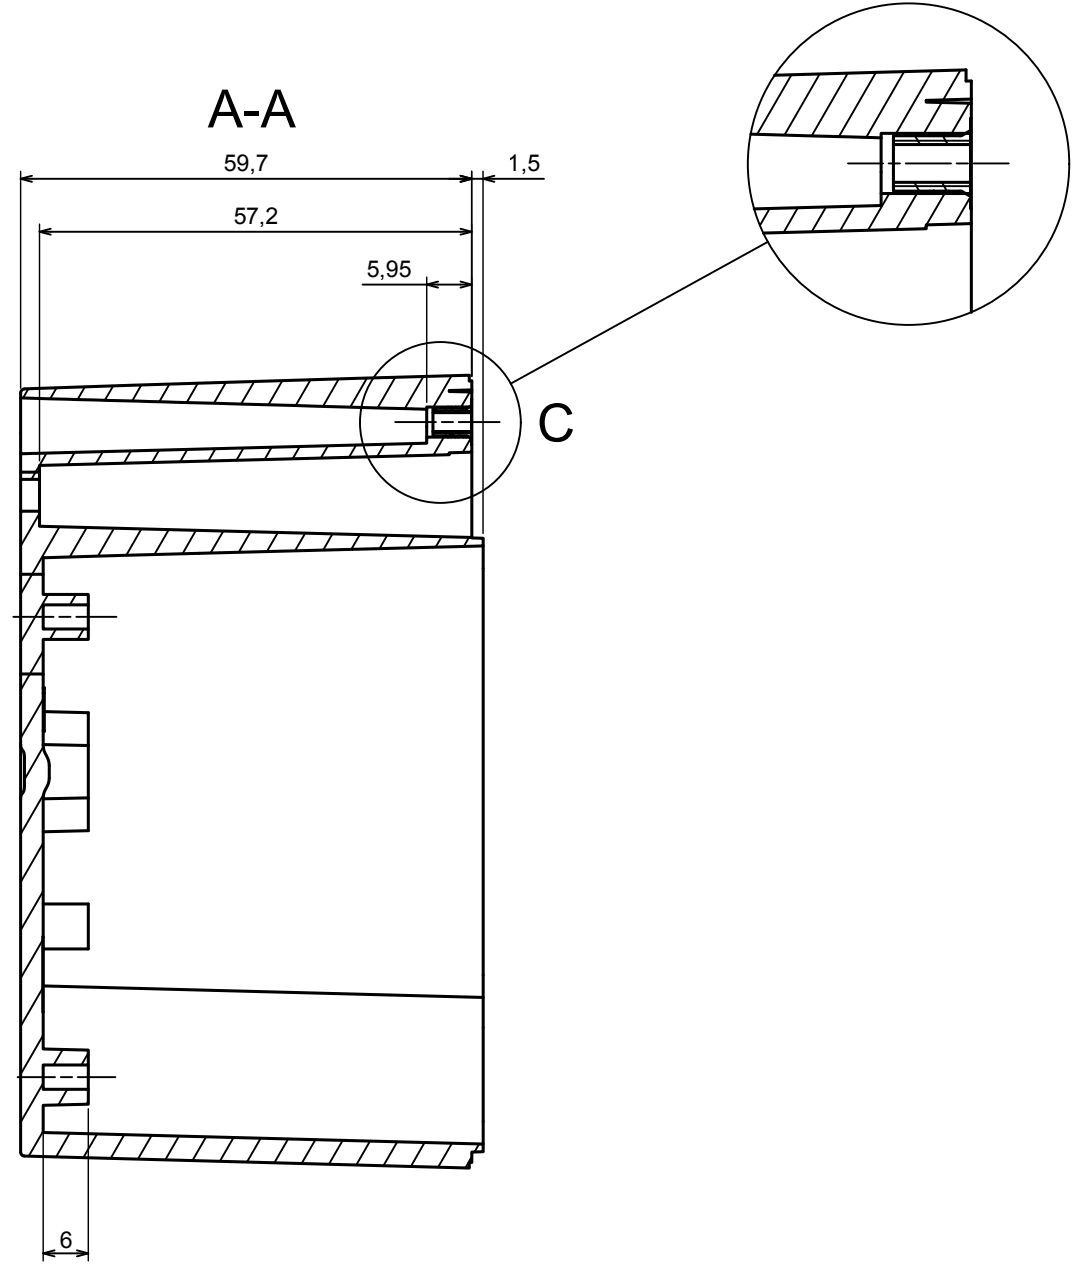

Scale 1:1	Tolerance: +/- 0.5
-----------	--------------------

B (2:1)

C (2:1)

A |

All rights reserved, Copyright Kradox 2019	
Product model	Enclosure ZP105.105.75H TM - Base ZP105.105.60 TM
Format: A3	Material: PC, ABS
Scale 1:1	Tolerance: +/- 0.5