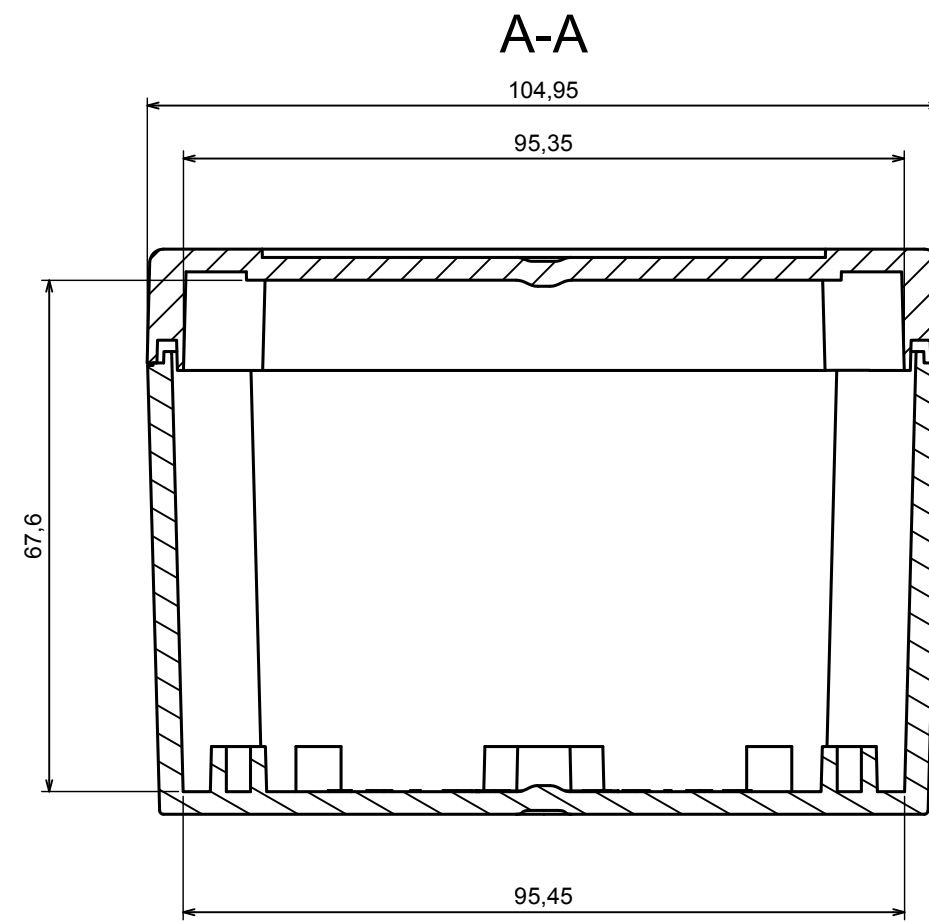

A |

All rights reserved, Copyright Kradox 2018

Product model	Enclosure ZP105.105.75H TM - Assembly
---------------	---------------------------------------

Format: A3	Material: PC, ABS
------------	-------------------

Scale 1:1	Tolerance: +/- 0.5
-----------	--------------------

B (2:1)

C (2:1)

A |

All rights reserved, Copyright Kradox 2019	
Product model	Enclosure ZP105.105.75H TM - Base ZP105.105.60 TM
Format: A3	Material: PC, ABS
Scale 1:1	Tolerance: +/- 0.5