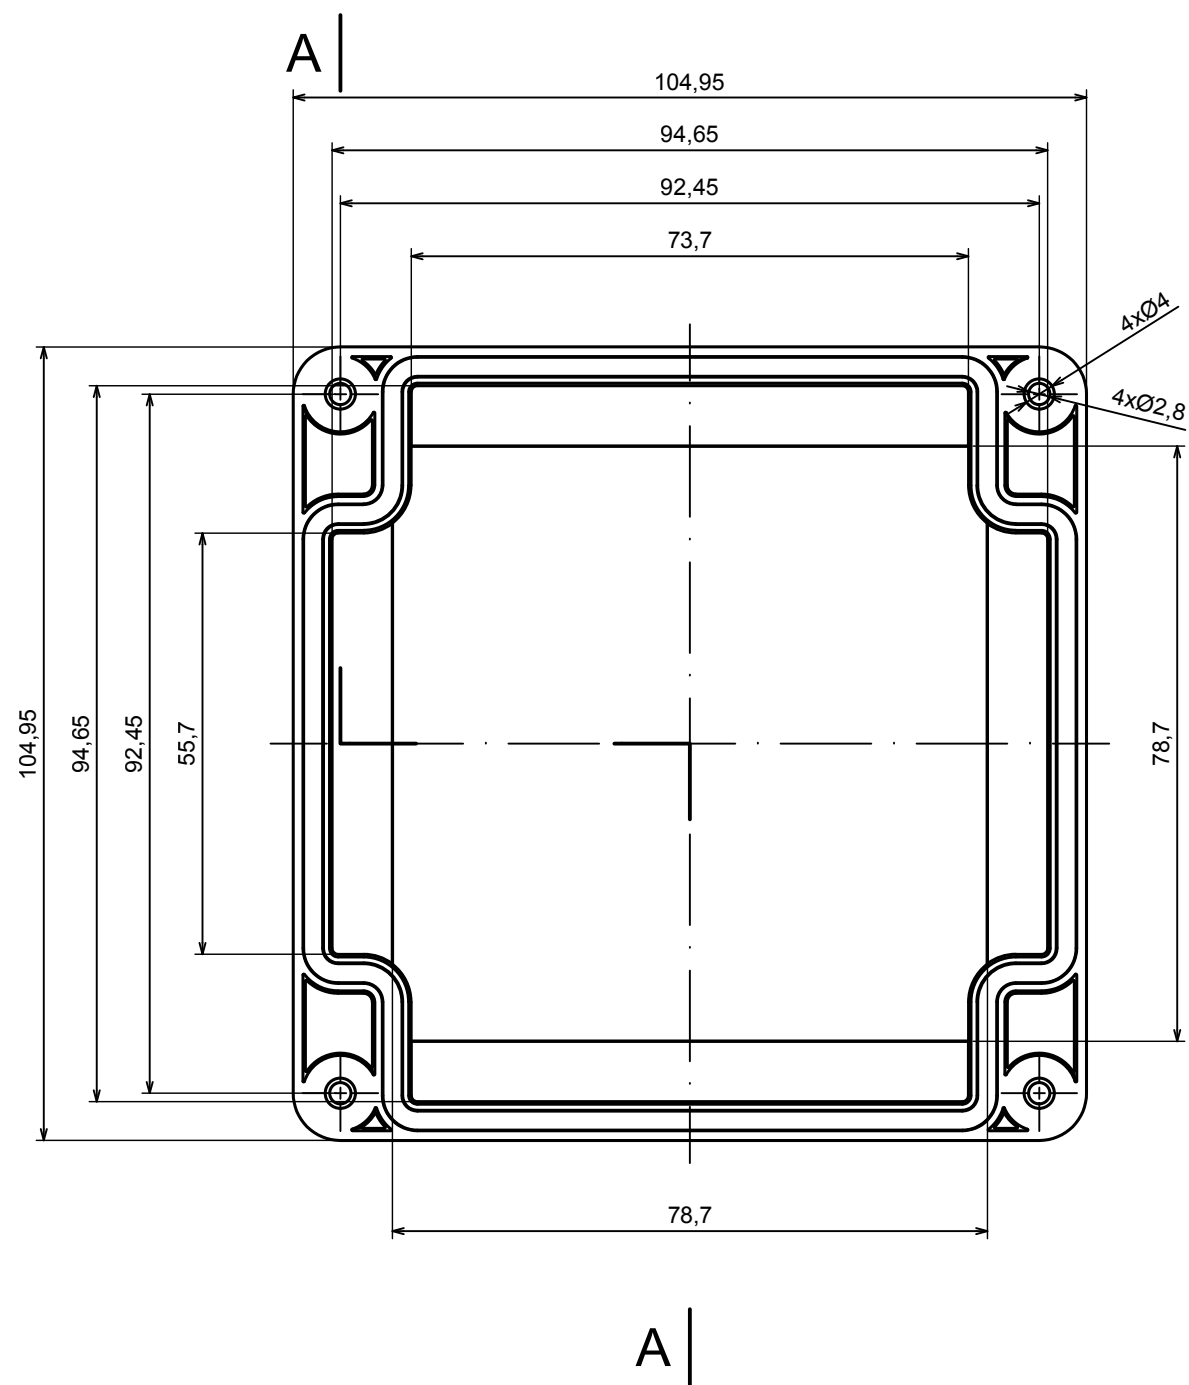

A |

All rights reserved, Copyright Kradex 2018

Product model Enclosure ZP105.105.75H TM - Assembly

Format: A3 Material: PC, ABS

Scale 1:1 Tolerance: +/- 0.5

B

B (2:1)

A

C (2:1)

All rights reserved, Copyright KradeX 2019	
Product model	Enclosure ZP105.105.75H TM - Base ZP105.105.60 TM
Format: A3	Material: PC, ABS
Scale 1:1	Tolerance: +/- 0.5

All rights reserved, Copyright Kradox 2019		
Product model	Enclosure ZP105.105.75H TM - Cover ZP105.105.15H	
Format: A3	Material: PC, ABS	
Scale 1:1	Tolerance: +/- 0.5	