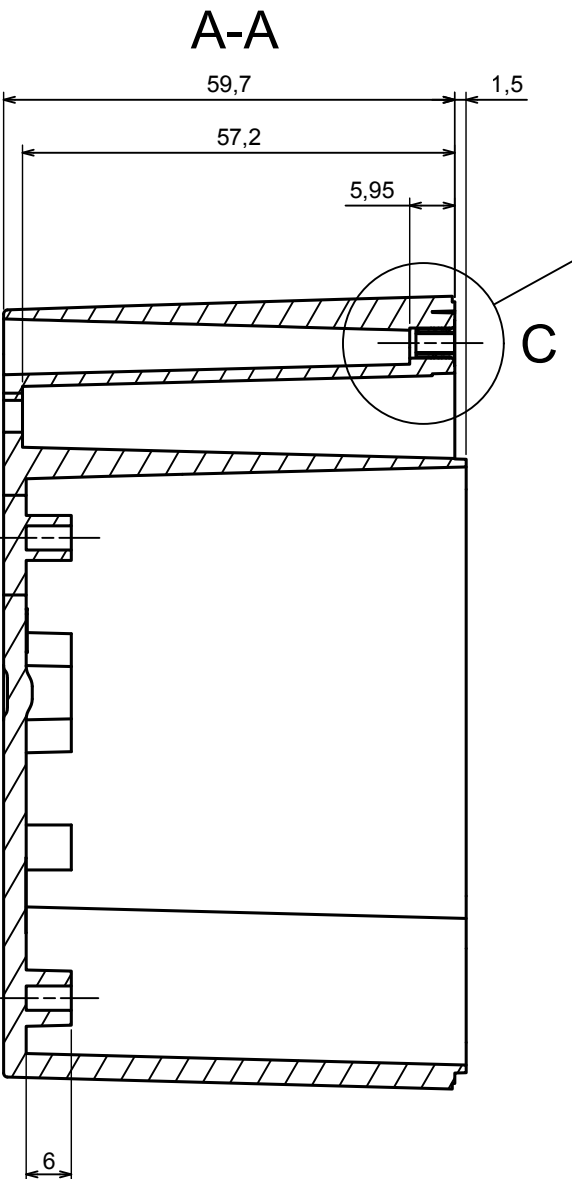

A |

All rights reserved, Copyright Kradex 2018

Product model Enclosure ZP105.105.75H TM - Assembly

Format: A3 Material: PC, ABS

Scale 1:1 Tolerance: +/- 0.5

B

B (2:1)

A

C (2:1)

All rights reserved, Copyright KradeX 2019	
Product model	Enclosure ZP105.105.75H TM - Base ZP105.105.60 TM
Format: A3	Material: PC, ABS
Scale 1:1	Tolerance: +/- 0.5

All rights reserved, Copyright Kradox 2019		
Product model	Enclosure ZP105.105.75H TM - Cover ZP105.105.15H	
Format: A3	Material: PC, ABS	
Scale 1:1	Tolerance: +/- 0.5	