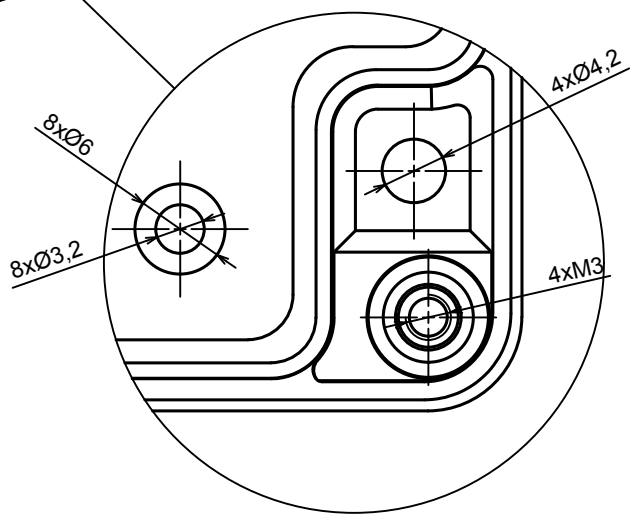

A |

All rights reserved, Copyright Kradex 2018

Product model Enclosure ZP105.105.75H TM - Assembly

Format: A3 Material: PC, ABS

Scale 1:1 Tolerance: +/- 0.5

B

B (2:1)

A

C (2:1)

All rights reserved, Copyright KradeX 2019	
Product model	Enclosure ZP105.105.75H TM - Base ZP105.105.60 TM
Format: A3	Material: PC, ABS
Scale 1:1	Tolerance: +/- 0.5

All rights reserved, Copyright Kradox 2019		
Product model	Enclosure ZP105.105.75H TM - Cover ZP105.105.15H	
Format: A3	Material: PC, ABS	
Scale 1:1	Tolerance: +/- 0.5	