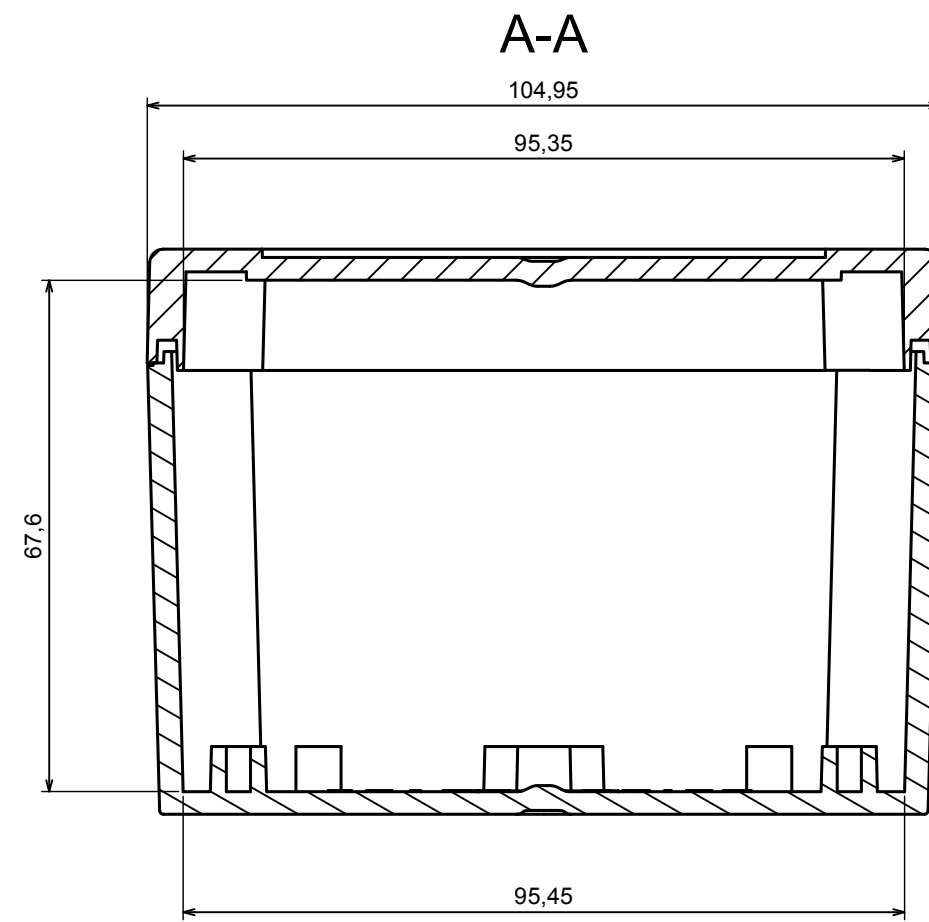

A |

All rights reserved, Copyright Kradex 2018

Product model Enclosure ZP105.105.75H TM - Assembly

Format: A3 Material: PC, ABS

Scale 1:1 Tolerance: +/- 0.5

B

B (2:1)

A

C (2:1)

All rights reserved, Copyright KradeX 2019	
Product model	Enclosure ZP105.105.75H TM - Base ZP105.105.60 TM
Format: A3	Material: PC, ABS
Scale 1:1	Tolerance: +/- 0.5

All rights reserved, Copyright Kradox 2019		
Product model	Enclosure ZP105.105.75H TM - Cover ZP105.105.15H	
Format: A3	Material: PC, ABS	
Scale 1:1	Tolerance: +/- 0.5	