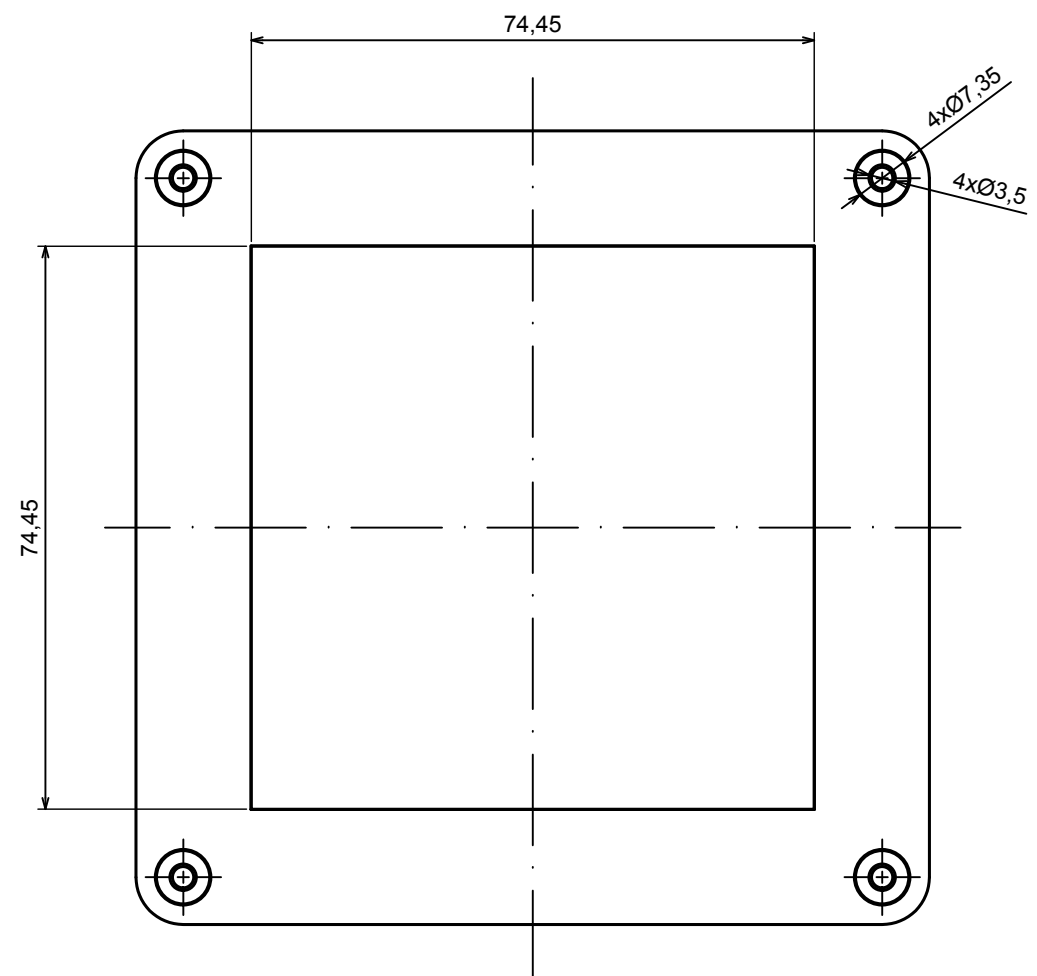

A |

All rights reserved, Copyright Kradex 2018

Product model Enclosure ZP105.105.75H TM - Assembly

Format: A3 Material: PC, ABS

Scale 1:1 Tolerance: +/- 0.5

B

B (2:1)

A

C (2:1)

All rights reserved, Copyright KradeX 2019	
Product model	Enclosure ZP105.105.75H TM - Base ZP105.105.60 TM
Format: A3	Material: PC, ABS
Scale 1:1	Tolerance: +/- 0.5

All rights reserved, Copyright Kradox 2019		
Product model	Enclosure ZP105.105.75H TM - Cover ZP105.105.15H	
Format: A3	Material: PC, ABS	
Scale 1:1	Tolerance: +/- 0.5	