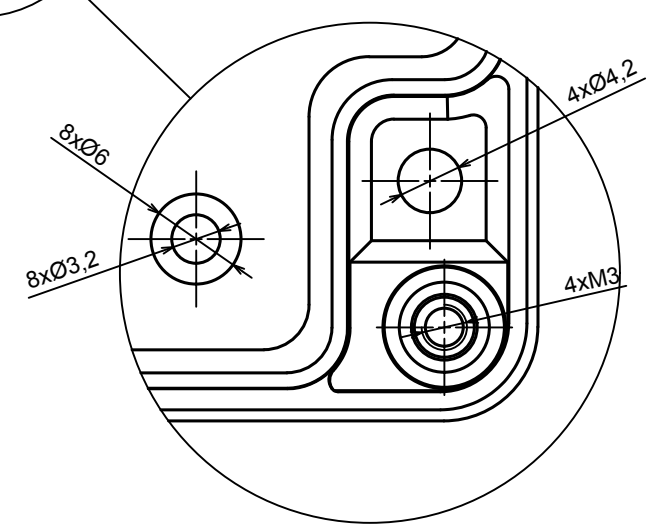

A |

All rights reserved, Copyright Kradox 2018

Product model Enclosure ZP105.105.75H TM - Assembly

Format: A3 Material: PC, ABS

Scale 1:1 Tolerance: +/- 0.5

B (2:1)

A |

C (2:1)

All rights reserved, Copyright Kradex 2019	
Product model	Enclosure ZP105.105.75H TM - Base ZP105.105.60 TM
Format: A3	Material: PC, ABS
Scale 1:1	Tolerance: +/- 0.5

All rights reserved, Copyright Kradox 2019

Product model: Enclosure ZP105.105.75H TM - Cover ZP105.105.15H

Format: A3 Material: PC, ABS

Scale 1:1 Tolerance: +/- 0.5

X-ON Electronics

Largest Supplier of Electrical and Electronic Components

Click to view similar products for [Enclosures, Boxes & Cases](#) category: