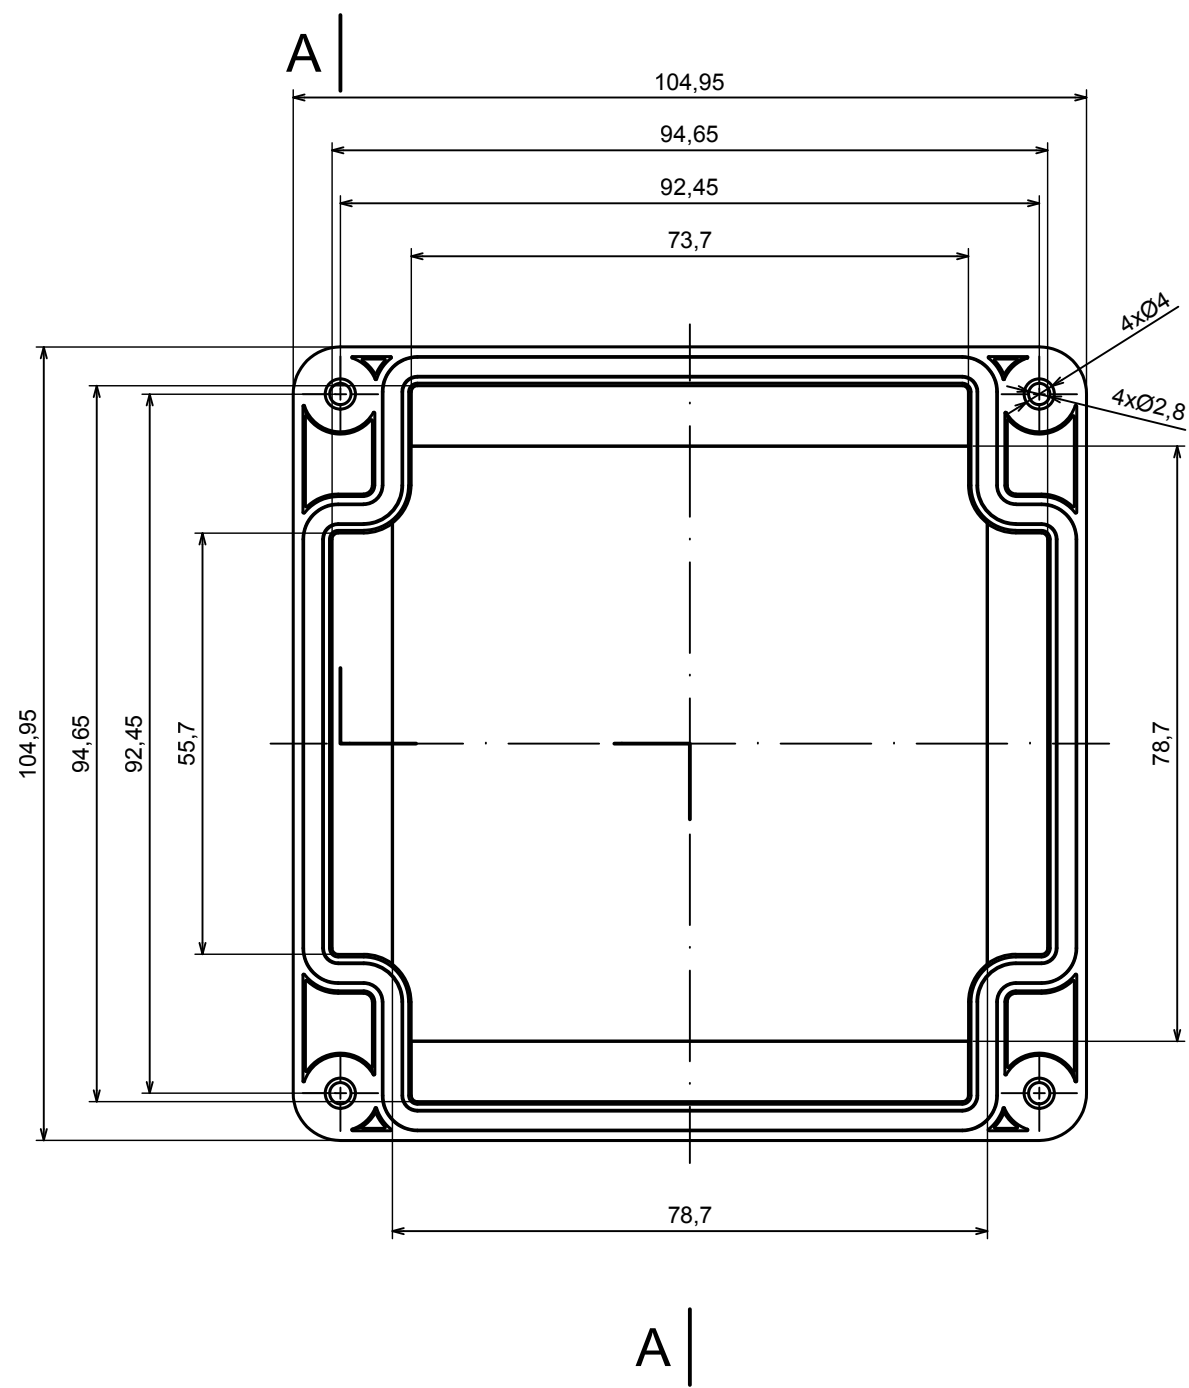

A |

All rights reserved, Copyright Kradox 2018

Product model Enclosure ZP105.105.75H TM - Assembly

Format: A3 Material: PC, ABS

Scale 1:1 Tolerance: +/- 0.5

B (2:1)

A |

C (2:1)

All rights reserved, Copyright Kradex 2019	
Product model	Enclosure ZP105.105.75H TM - Base ZP105.105.60 TM
Format: A3	Material: PC, ABS
Scale 1:1	Tolerance: +/- 0.5

All rights reserved, Copyright Kradox 2019

Product model: Enclosure ZP105.105.75H TM - Cover ZP105.105.15H

Format: A3 Material: PC, ABS

Scale 1:1 Tolerance: +/- 0.5

X-ON Electronics

Largest Supplier of Electrical and Electronic Components

Click to view similar products for [Enclosures, Boxes & Cases](#) category: