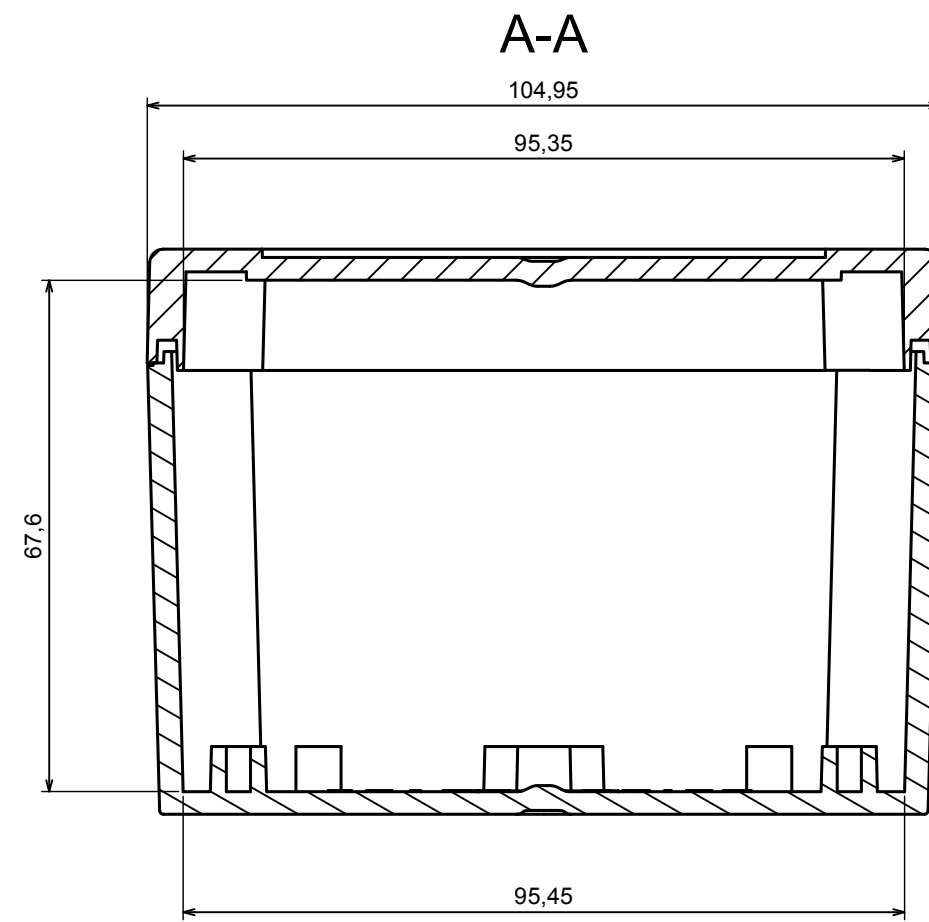

A |

All rights reserved, Copyright Kradox 2018

Product model Enclosure ZP105.105.75H TM - Assembly

Format: A3 Material: PC, ABS

Scale 1:1 Tolerance: +/- 0.5

B (2:1)

A |

C (2:1)

All rights reserved, Copyright Kradex 2019	
Product model	Enclosure ZP105.105.75H TM - Base ZP105.105.60 TM
Format: A3	Material: PC, ABS
Scale 1:1	Tolerance: +/- 0.5

All rights reserved, Copyright Kradox 2019

Product model: Enclosure ZP105.105.75H TM - Cover ZP105.105.15H

Format: A3 Material: PC, ABS

Scale 1:1 Tolerance: +/- 0.5

X-ON Electronics

Largest Supplier of Electrical and Electronic Components

Click to view similar products for [Enclosures, Boxes & Cases](#) category: