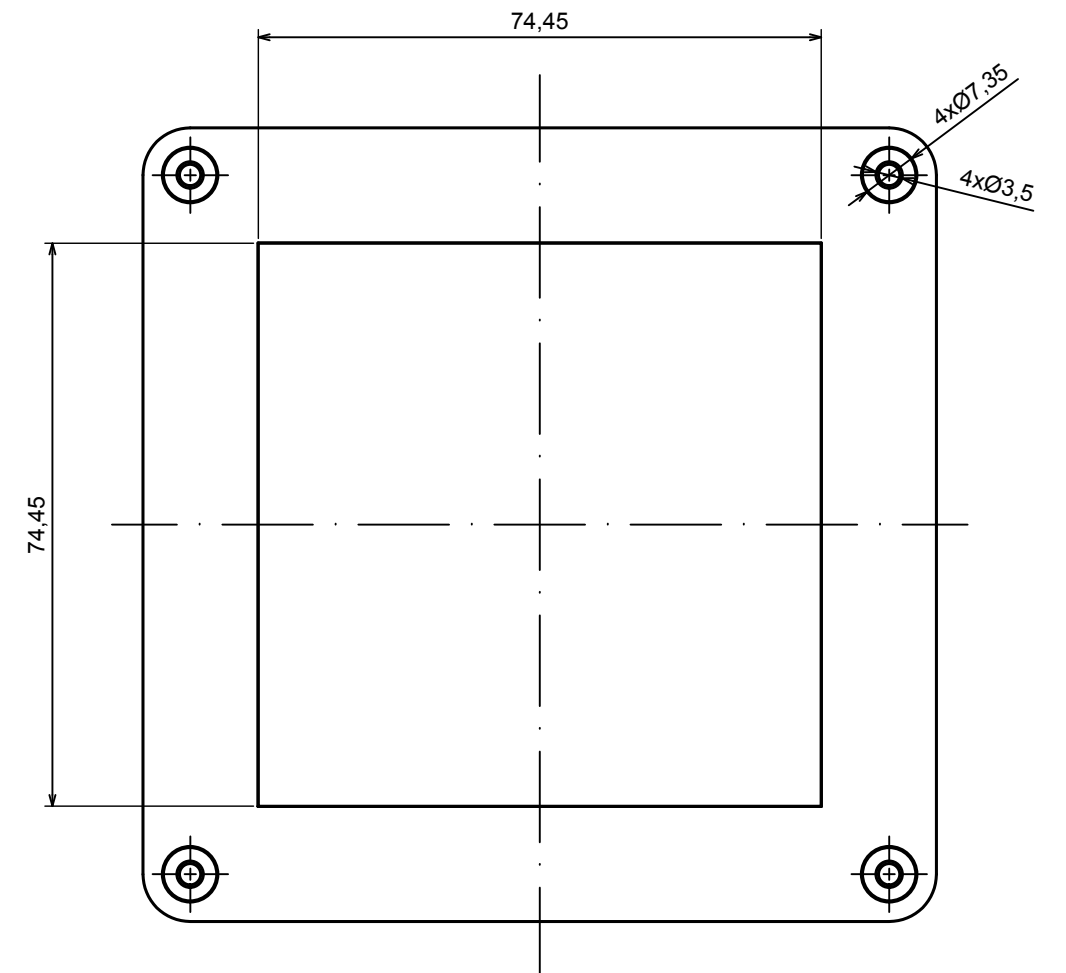

A |

All rights reserved, Copyright Kradox 2018

Product model Enclosure ZP105.105.75H TM - Assembly

Format: A3 Material: PC, ABS

Scale 1:1 Tolerance: +/- 0.5

B (2:1)

A |

C (2:1)

All rights reserved, Copyright Kradex 2019	
Product model	Enclosure ZP105.105.75H TM - Base ZP105.105.60 TM
Format: A3	Material: PC, ABS
Scale 1:1	Tolerance: +/- 0.5

All rights reserved, Copyright Kradox 2019

Product model: Enclosure ZP105.105.75H TM - Cover ZP105.105.15H

Format: A3 Material: PC, ABS

Scale 1:1 Tolerance: +/- 0.5

X-ON Electronics

Largest Supplier of Electrical and Electronic Components

Click to view similar products for [Enclosures, Boxes & Cases](#) category: