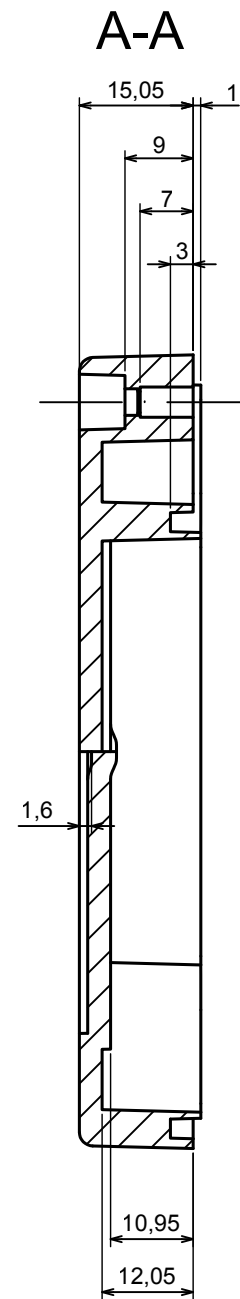

A |

All rights reserved, Copyright Kradox 2018

Product model Enclosure ZP105.105.75H TM - Assembly

Format: A3 Material: PC, ABS

Scale 1:1 Tolerance: +/- 0.5

B (2:1)

A |

C (2:1)

All rights reserved, Copyright Kradex 2019	
Product model	Enclosure ZP105.105.75H TM - Base ZP105.105.60 TM
Format: A3	Material: PC, ABS
Scale 1:1	Tolerance: +/- 0.5

All rights reserved, Copyright Kradox 2019

Product model: Enclosure ZP105.105.75H TM - Cover ZP105.105.15H

Format: A3 Material: PC, ABS

Scale 1:1 Tolerance: +/- 0.5

X-ON Electronics

Largest Supplier of Electrical and Electronic Components

Click to view similar products for [Enclosures, Boxes & Cases](#) category: