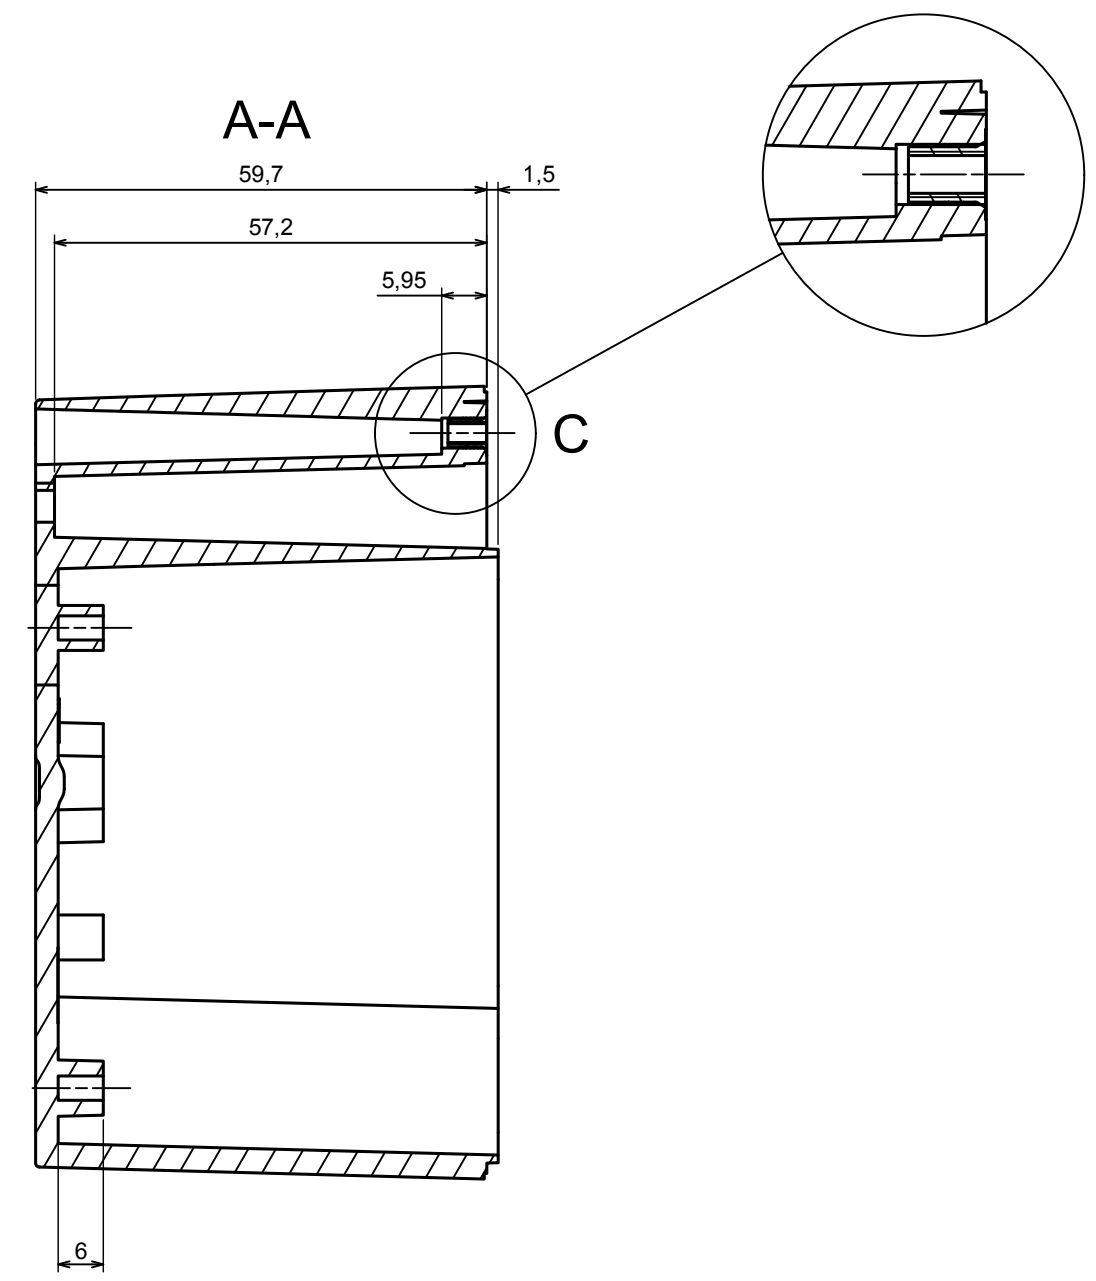

A |

All rights reserved, Copyright Kradox 2018

Product model Enclosure ZP105.105.75H TM - Assembly

Format: A3 Material: PC, ABS

Scale 1:1 Tolerance: +/- 0.5

B (2:1)

A |

C (2:1)

All rights reserved, Copyright Kradex 2019	
Product model	Enclosure ZP105.105.75H TM - Base ZP105.105.60 TM
Format: A3	Material: PC, ABS
Scale 1:1	Tolerance: +/- 0.5

All rights reserved, Copyright Kradox 2019

Product model: Enclosure ZP105.105.75H TM - Cover ZP105.105.15H

Format: A3 Material: PC, ABS

Scale 1:1 Tolerance: +/- 0.5

X-ON Electronics

Largest Supplier of Electrical and Electronic Components

Click to view similar products for [Enclosures, Boxes & Cases](#) category: