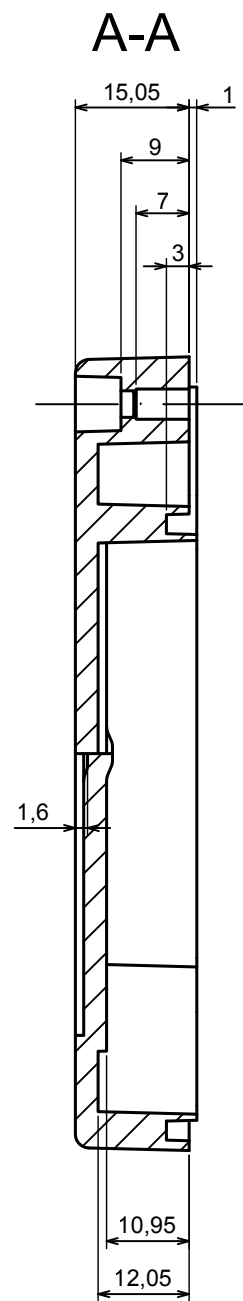

A |

All rights reserved, Copyright Kradex 2018

Product model	Enclosure ZP105.105.75H TM - Assembly
---------------	---------------------------------------

Format: A3	Material: PC, ABS
------------	-------------------

Scale 1:1	Tolerance: +/- 0.5
-----------	--------------------

B

B (2:1)

C (2:1)

All rights reserved, Copyright Kradex 2019	
Product model	Enclosure ZP105.105.75H TM - Base ZP105.105.60 TM
Format: A3	Material: PC, ABS
Scale 1:1	Tolerance: +/- 0.5

A |

All rights reserved, Copyright Kradox 2019

Product model: Enclosure ZP105.105.75H TM - Cover ZP105.105.15H

Format: A3 Material: PC, ABS

Scale 1:1 Tolerance: +/- 0.5

X-ON Electronics

Largest Supplier of Electrical and Electronic Components