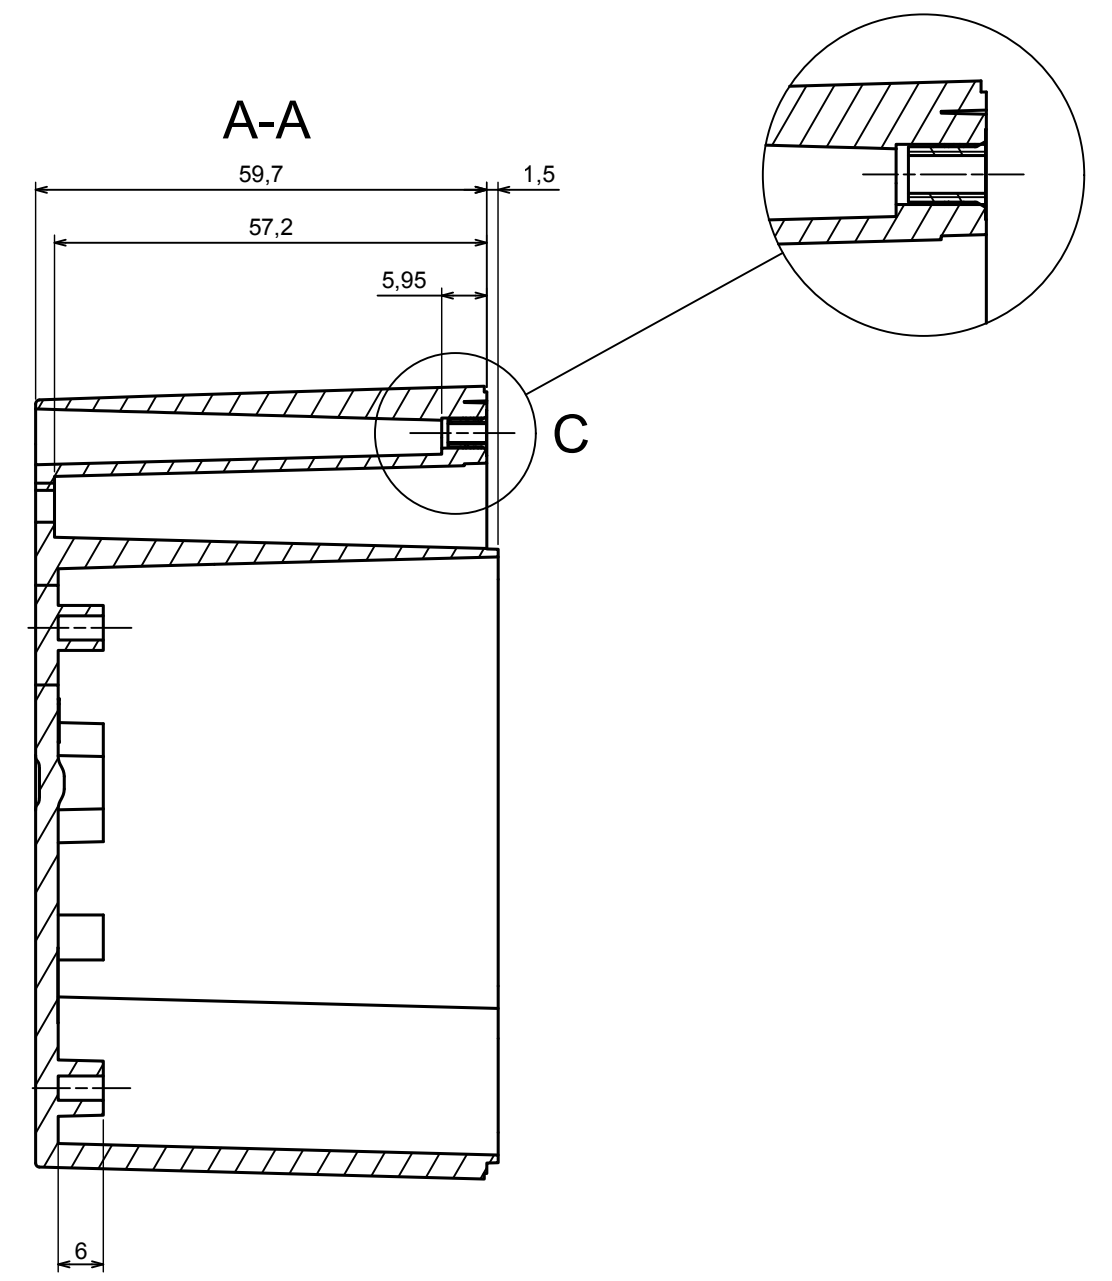

Scale 1:1	Tolerance: +/- 0.5
-----------	--------------------

B

B (2:1)

C (2:1)

All rights reserved, Copyright Kradex 2019	
Product model	Enclosure ZP105.105.75H TM - Base ZP105.105.60 TM
Format: A3	Material: PC, ABS
Scale 1:1	Tolerance: +/- 0.5

A |

All rights reserved, Copyright Kradox 2019

Product model: Enclosure ZP105.105.75H TM - Cover ZP105.105.15H

Format: A3 Material: PC, ABS

Scale 1:1 Tolerance: +/- 0.5

X-ON Electronics

Largest Supplier of Electrical and Electronic Components