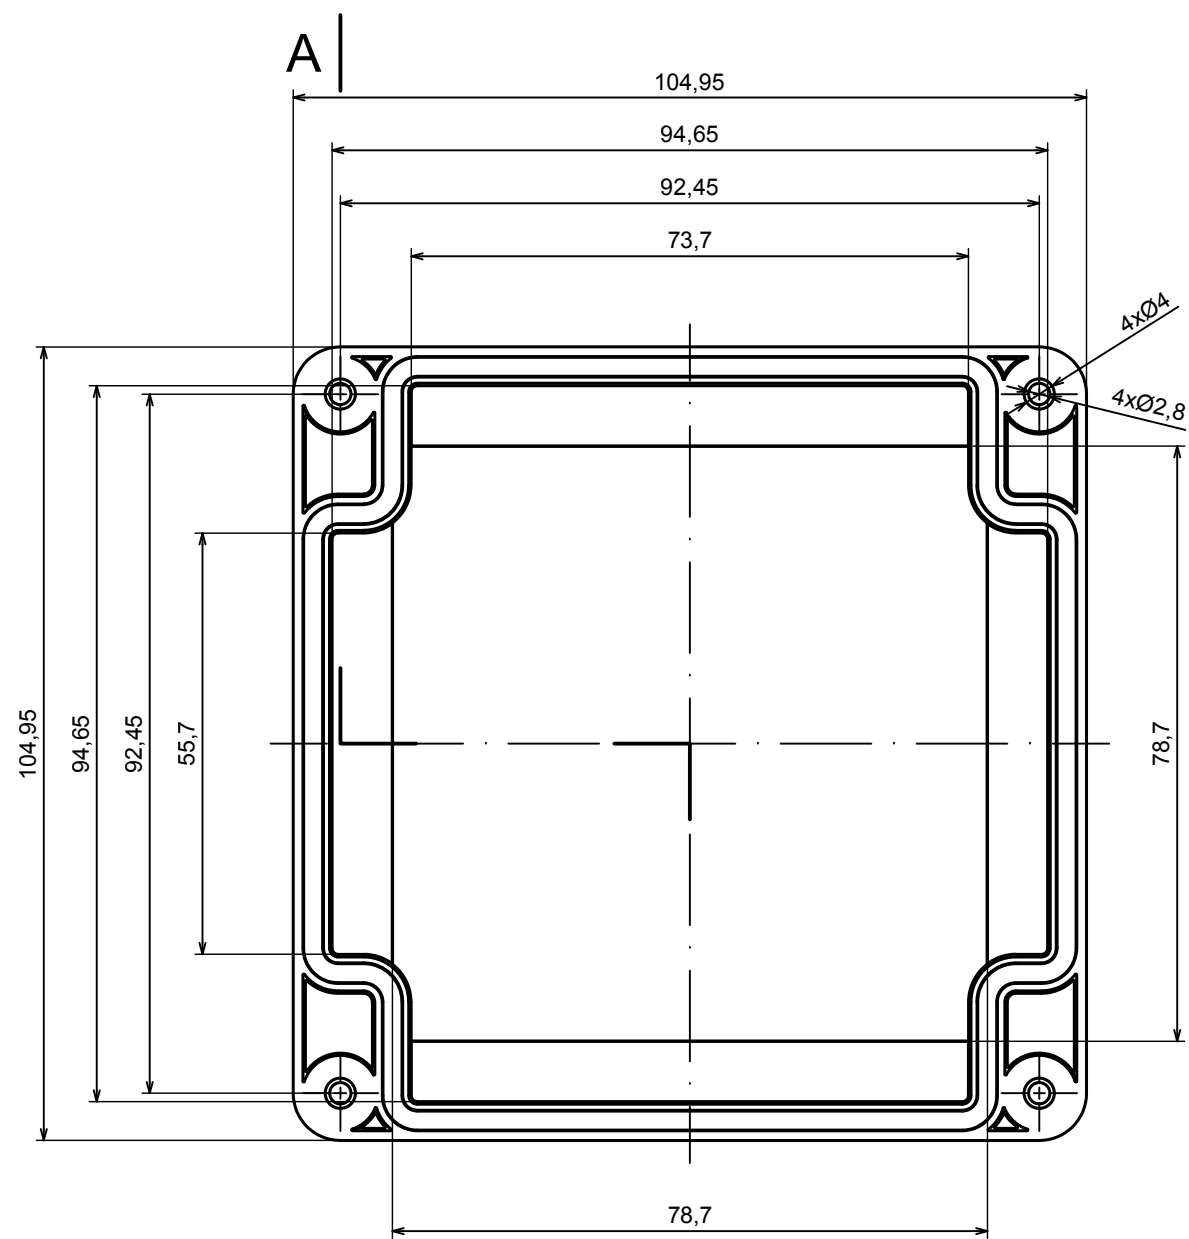

A |

All rights reserved, Copyright Kradex 2018

Product model	Enclosure ZP105.105.75H TM - Assembly
---------------	---------------------------------------

Format: A3	Material: PC, ABS
------------	-------------------

Scale 1:1	Tolerance: +/- 0.5
-----------	--------------------

B

B (2:1)

C (2:1)

All rights reserved, Copyright Kradex 2019	
Product model	Enclosure ZP105.105.75H TM - Base ZP105.105.60 TM
Format: A3	Material: PC, ABS
Scale 1:1	Tolerance: +/- 0.5

A |

All rights reserved, Copyright Kradox 2019

Product model: Enclosure ZP105.105.75H TM - Cover ZP105.105.15H

Format: A3 Material: PC, ABS

Scale 1:1 Tolerance: +/- 0.5

X-ON Electronics

Largest Supplier of Electrical and Electronic Components