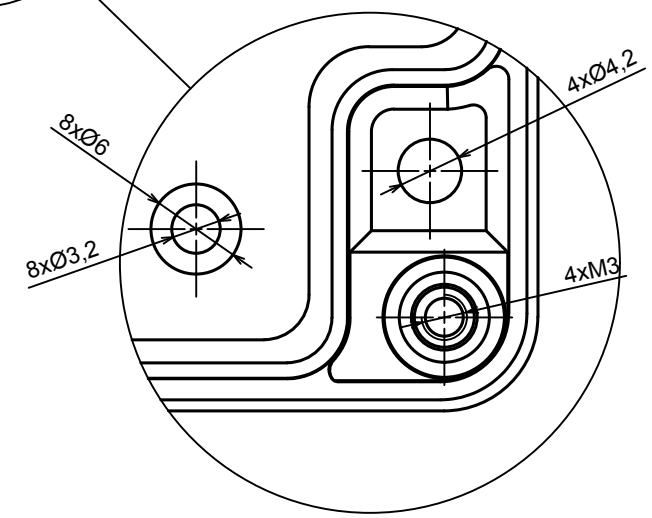

A |

All rights reserved, Copyright Kradex 2018

Product model	Enclosure ZP105.105.75H TM - Assembly
---------------	---------------------------------------

Format: A3	Material: PC, ABS
------------	-------------------

Scale 1:1	Tolerance: +/- 0.5
-----------	--------------------

B

B (2:1)

C (2:1)

All rights reserved, Copyright Kradex 2019	
Product model	Enclosure ZP105.105.75H TM - Base ZP105.105.60 TM
Format: A3	Material: PC, ABS
Scale 1:1	Tolerance: +/- 0.5

A |

All rights reserved, Copyright Kradox 2019

Product model: Enclosure ZP105.105.75H TM - Cover ZP105.105.15H

Format: A3 Material: PC, ABS

Scale 1:1 Tolerance: +/- 0.5

X-ON Electronics

Largest Supplier of Electrical and Electronic Components