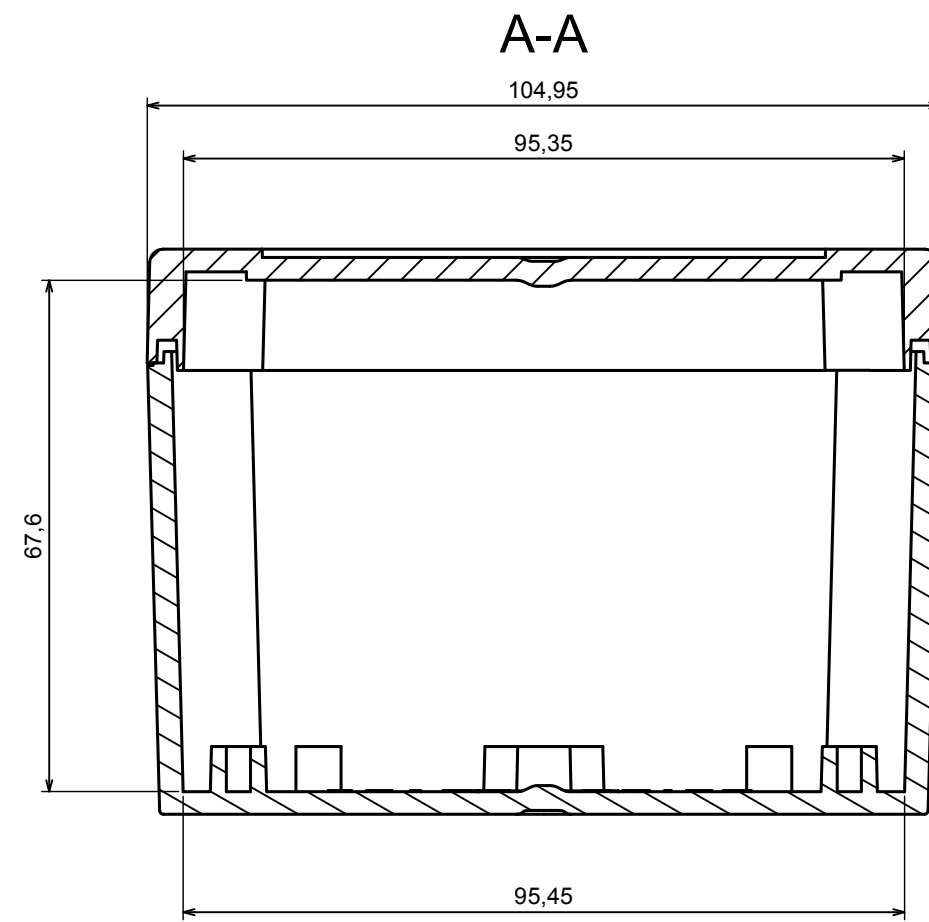

A |

All rights reserved, Copyright Kradex 2018

Product model	Enclosure ZP105.105.75H TM - Assembly
---------------	---------------------------------------

Format: A3	Material: PC, ABS
------------	-------------------

Scale 1:1	Tolerance: +/- 0.5
-----------	--------------------

B

B (2:1)

C (2:1)

All rights reserved, Copyright Kradex 2019	
Product model	Enclosure ZP105.105.75H TM - Base ZP105.105.60 TM
Format: A3	Material: PC, ABS
Scale 1:1	Tolerance: +/- 0.5

A |

All rights reserved, Copyright Kradox 2019

Product model: Enclosure ZP105.105.75H TM - Cover ZP105.105.15H

Format: A3 Material: PC, ABS

Scale 1:1 Tolerance: +/- 0.5

X-ON Electronics

Largest Supplier of Electrical and Electronic Components