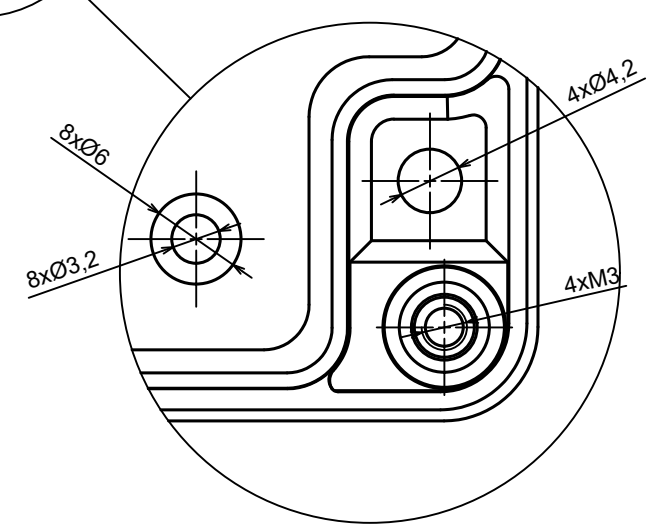

A |

All rights reserved, Copyright Kradex 2023

Product model Enclosure ZP105.105.75Sb TM - Assembly

Format: A3 Material: ASA

Scale 1:1 Tolerance: +/- 0.5

B (2:1)

All rights reserved, Copyright KradeX 2023		
Product model	Enclosure ZP105.105.75Sb TM - Base ZP105.105.60b TM	
Format: A3	Material: ASA	
Scale 1:1	Tolerance: +/- 0.5	

All rights reserved, Copyright Kradox 2023		
Product model	Enclosure ZP105.105.75Sb TM - Cover ZP105.105.15Sb	
Format: A3	Material: ASA	
Scale 1:1	Tolerance: +/- 0.5	

X-ON Electronics

Largest Supplier of Electrical and Electronic Components