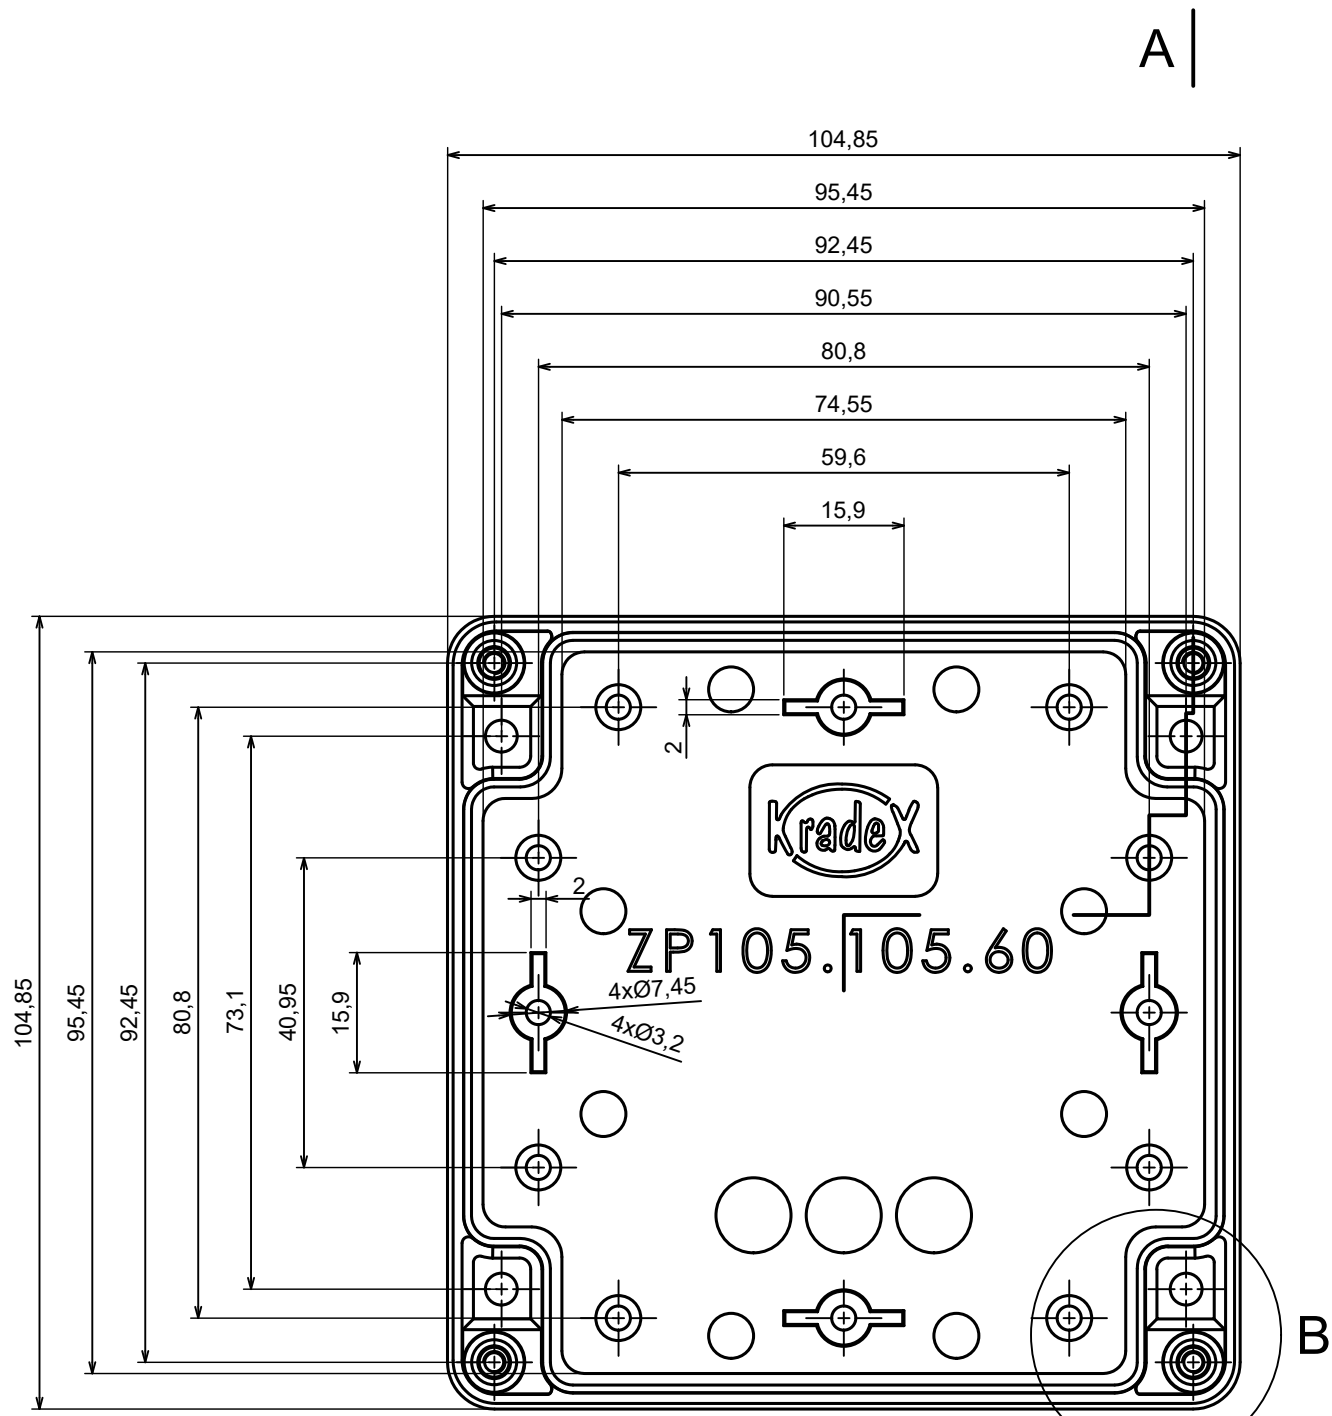

A |

All rights reserved, Copyright Kradex 2023

Product model Enclosure ZP105.105.75Sb TM - Assembly

Format: A3 Material: ASA

Scale 1:1 Tolerance: +/- 0.5

B (2:1)

All rights reserved, Copyright KradeX 2023		
Product model	Enclosure ZP105.105.75Sb TM - Base ZP105.105.60b TM	
Format: A3	Material: ASA	
Scale 1:1	Tolerance: +/- 0.5	

All rights reserved, Copyright Kradox 2023		
Product model	Enclosure ZP105.105.75Sb TM - Cover ZP105.105.15Sb	
Format: A3	Material: ASA	
Scale 1:1	Tolerance: +/- 0.5	

X-ON Electronics

Largest Supplier of Electrical and Electronic Components