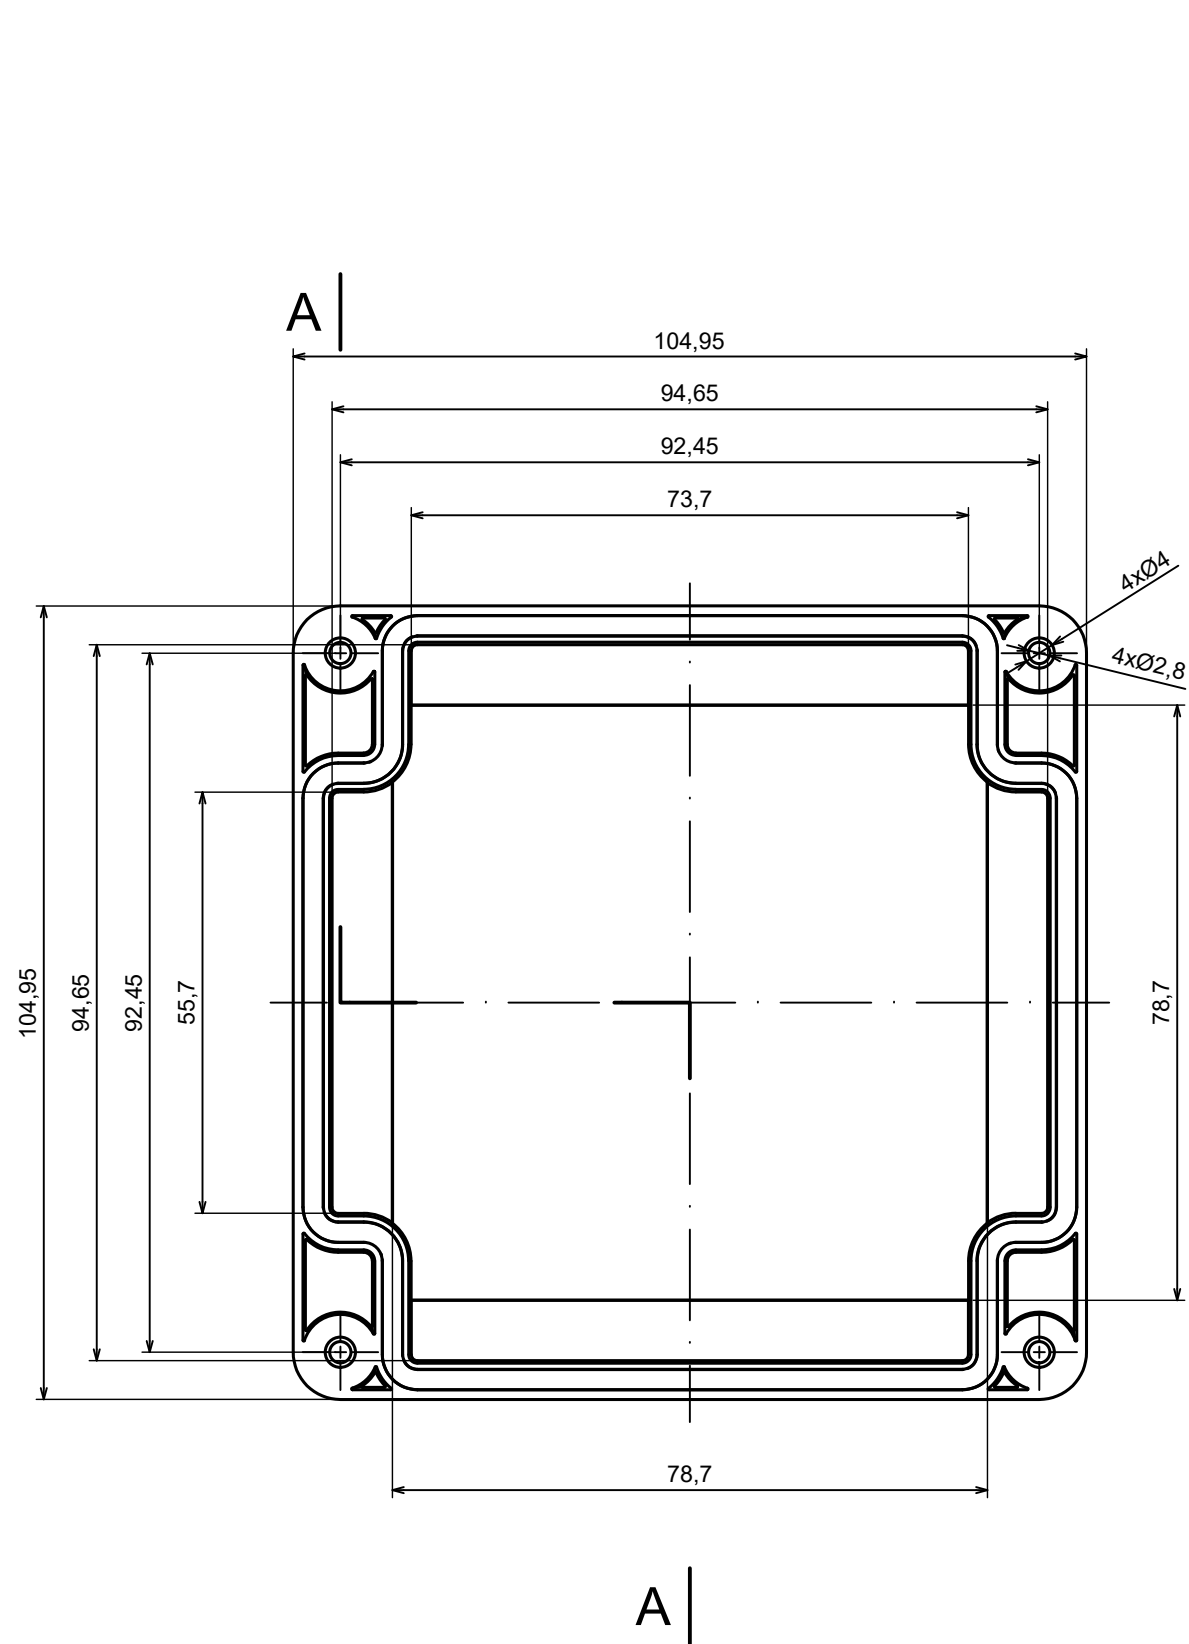

A |

All rights reserved, Copyright Kradex 2023

Product model Enclosure ZP105.105.75Sb TM - Assembly

Format: A3 Material: ASA

Scale 1:1 Tolerance: +/- 0.5

B (2:1)

All rights reserved, Copyright KradeX 2023		
Product model	Enclosure ZP105.105.75Sb TM - Base ZP105.105.60b TM	
Format: A3	Material: ASA	
Scale 1:1	Tolerance: +/- 0.5	

All rights reserved, Copyright Kradox 2023		
Product model	Enclosure ZP105.105.75Sb TM - Cover ZP105.105.15Sb	
Format: A3	Material: ASA	
Scale 1:1	Tolerance: +/- 0.5	

X-ON Electronics

Largest Supplier of Electrical and Electronic Components