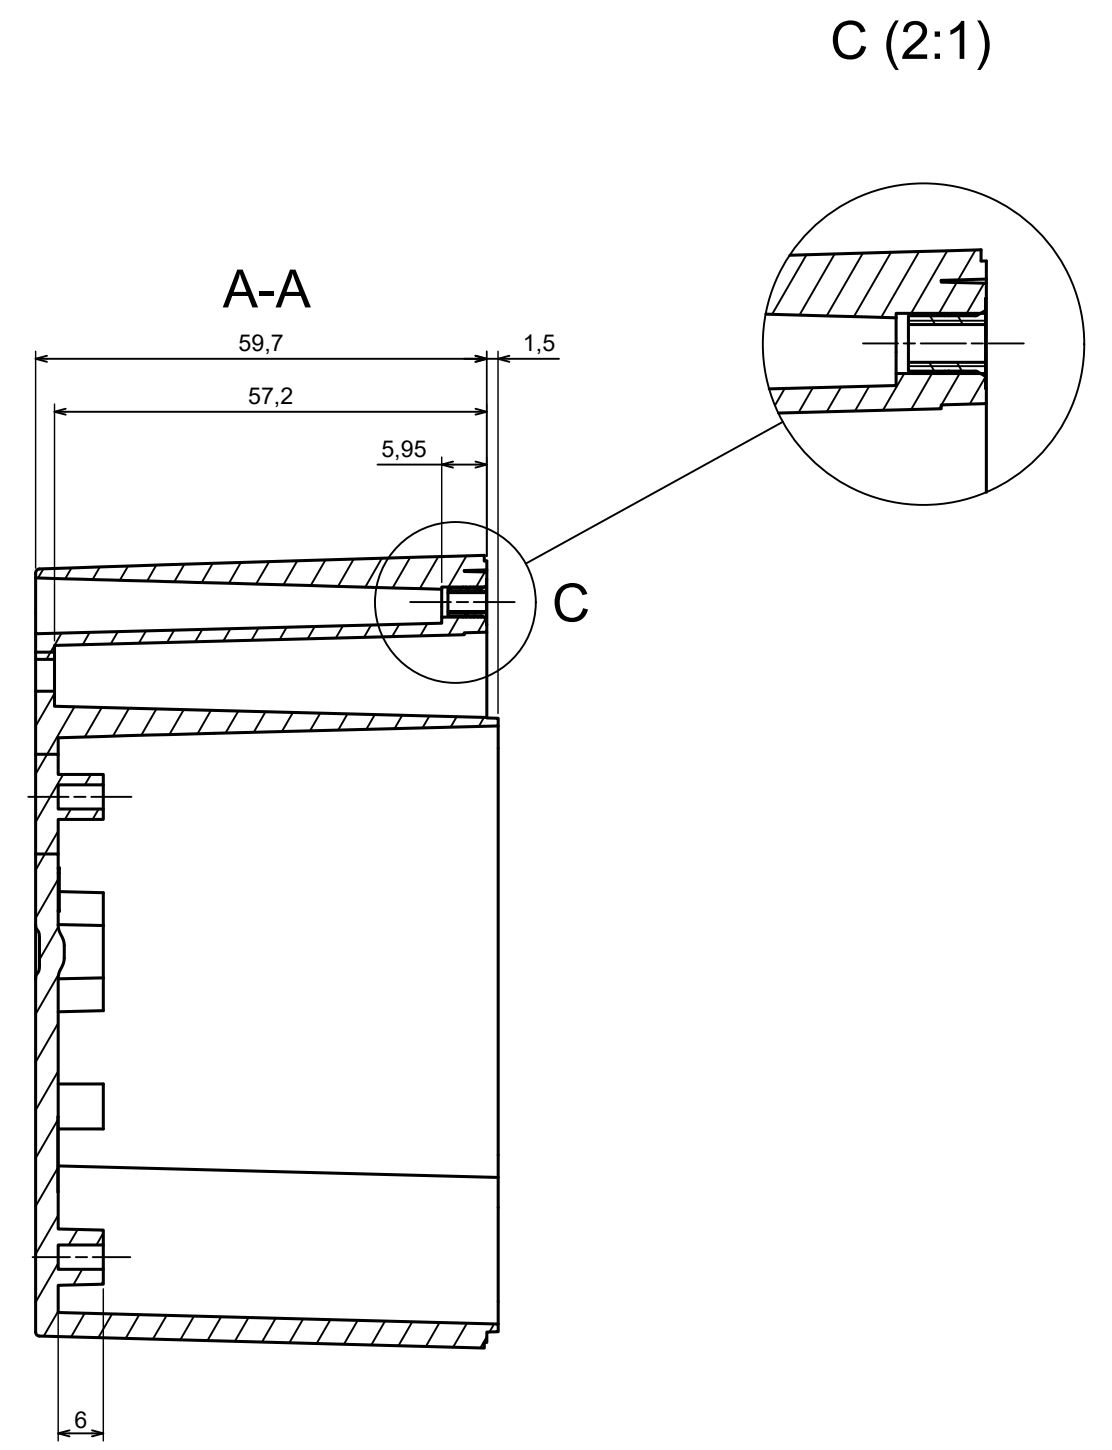

A |

All rights reserved, Copyright Kradex 2023

Product model Enclosure ZP105.105.75Sb TM - Assembly

Format: A3 Material: ASA

Scale 1:1 Tolerance: +/- 0.5

B (2:1)

All rights reserved, Copyright KradeX 2023		
Product model	Enclosure ZP105.105.75Sb TM - Base ZP105.105.60b TM	
Format: A3	Material: ASA	
Scale 1:1	Tolerance: +/- 0.5	

All rights reserved, Copyright Kradox 2023		
Product model	Enclosure ZP105.105.75Sb TM - Cover ZP105.105.15Sb	
Format: A3	Material: ASA	
Scale 1:1	Tolerance: +/- 0.5	

X-ON Electronics

Largest Supplier of Electrical and Electronic Components