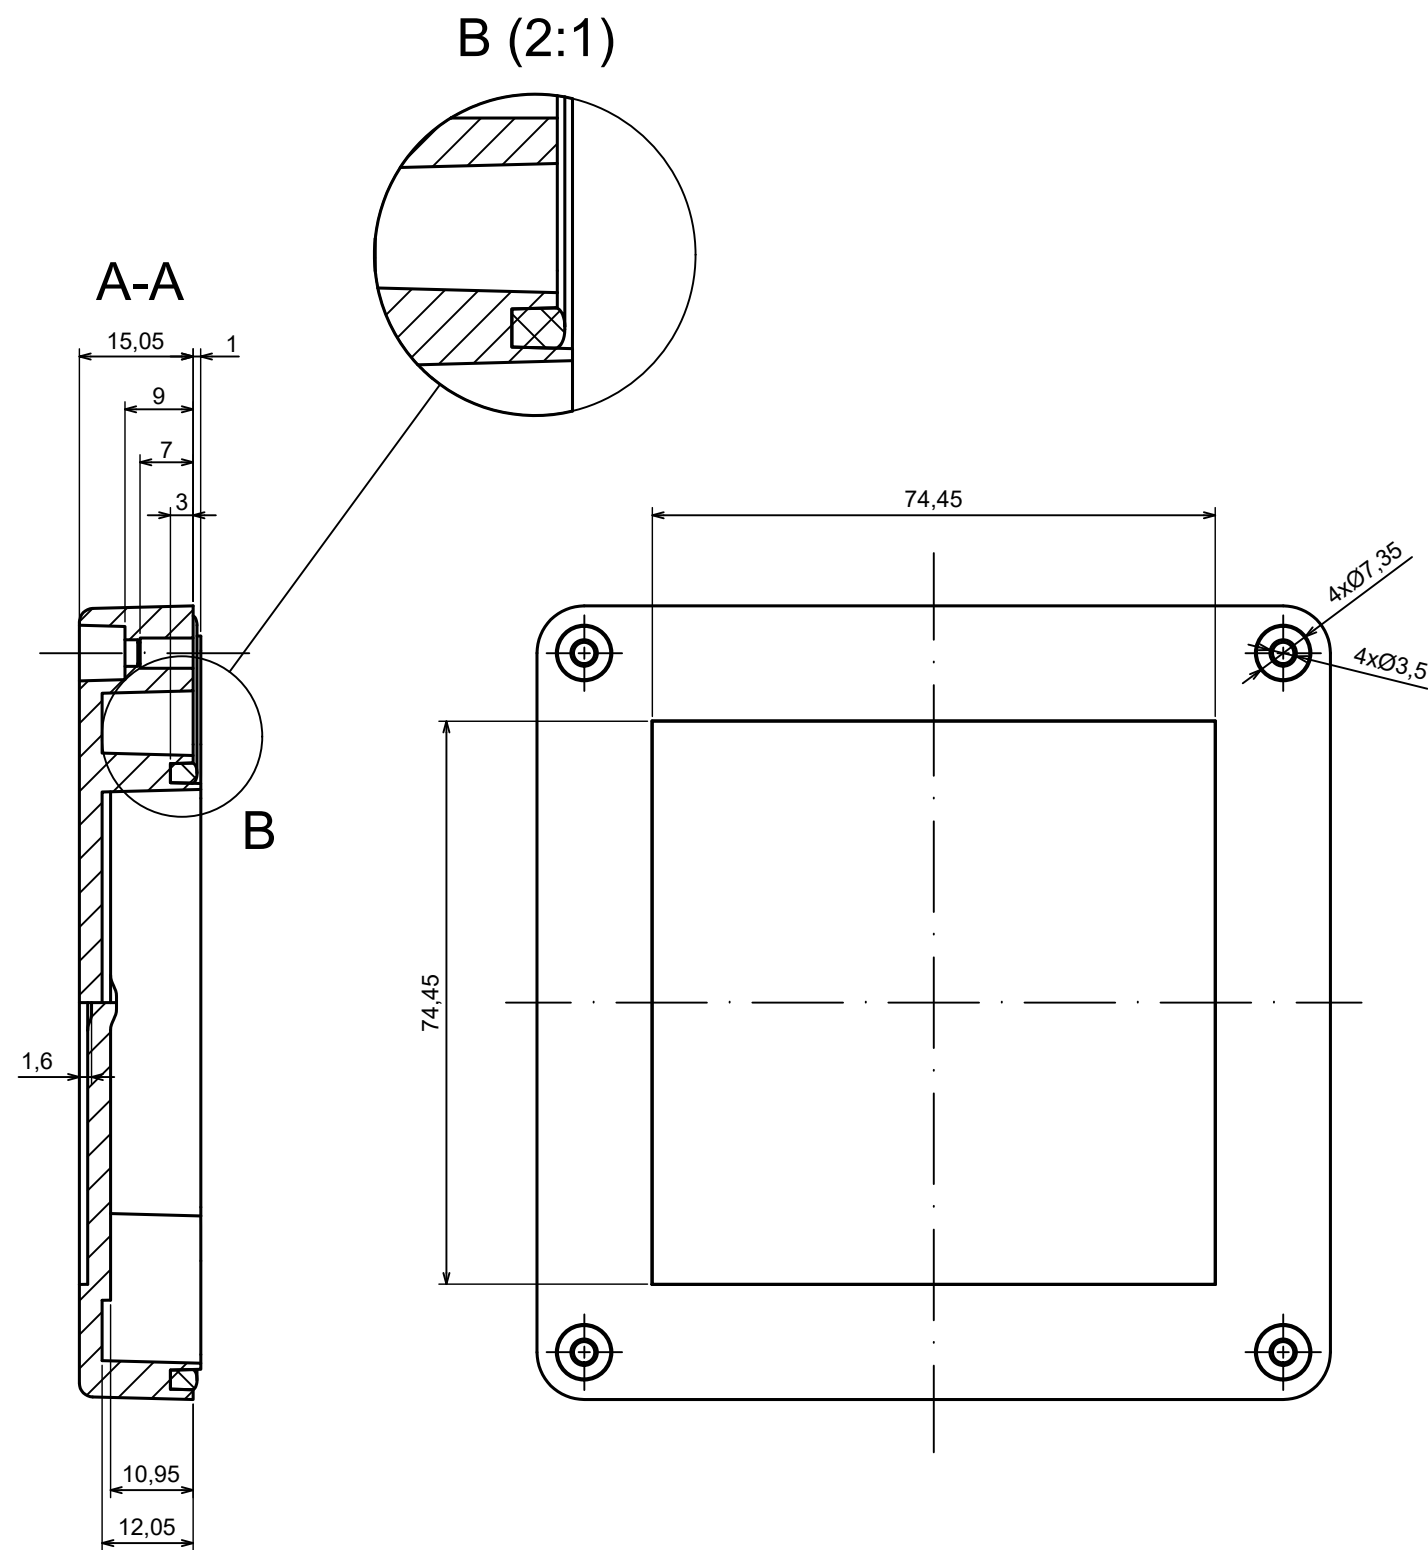

A |

All rights reserved, Copyright Kradex 2023

Product model Enclosure ZP105.105.75Sb TM - Assembly

Format: A3 Material: ASA

Scale 1:1 Tolerance: +/- 0.5

B (2:1)

All rights reserved, Copyright KradeX 2023		
Product model	Enclosure ZP105.105.75Sb TM - Base ZP105.105.60b TM	
Format: A3	Material: ASA	
Scale 1:1	Tolerance: +/- 0.5	

All rights reserved, Copyright Kradox 2023		
Product model	Enclosure ZP105.105.75Sb TM - Cover ZP105.105.15Sb	
Format: A3	Material: ASA	
Scale 1:1	Tolerance: +/- 0.5	

X-ON Electronics

Largest Supplier of Electrical and Electronic Components