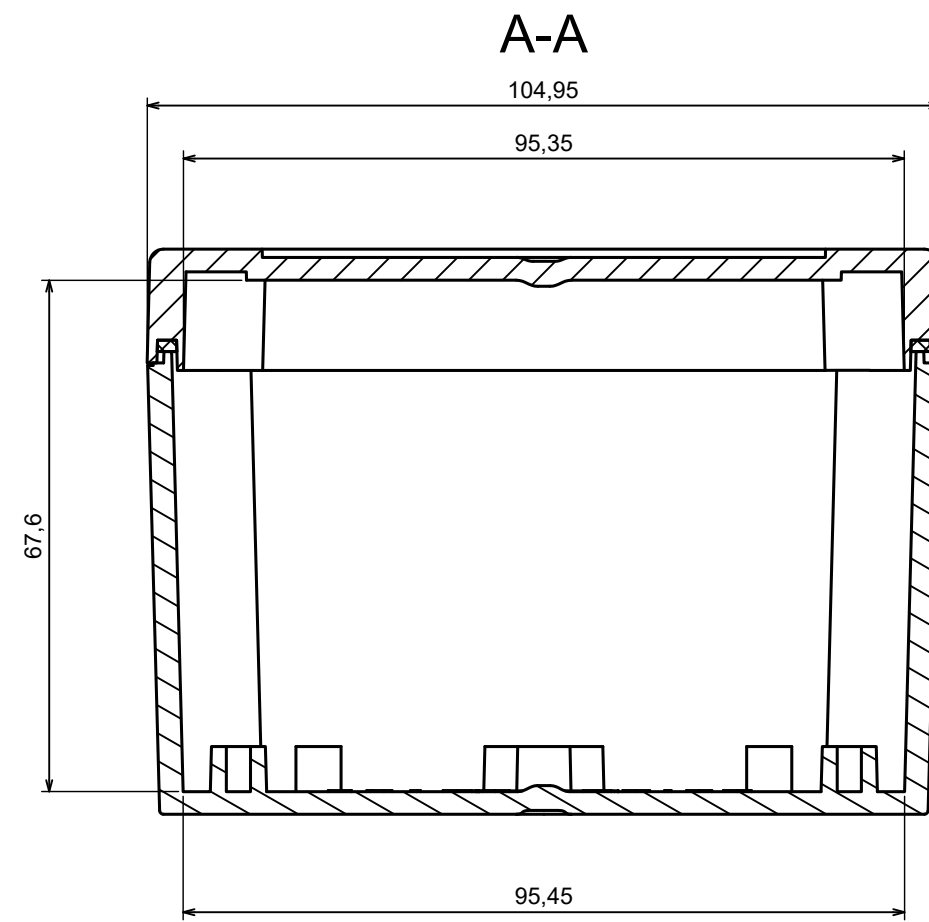

A |

All rights reserved, Copyright Kradex 2023

Product model Enclosure ZP105.105.75Sb TM - Assembly

Format: A3 Material: ASA

Scale 1:1 Tolerance: +/- 0.5

B (2:1)

All rights reserved, Copyright KradeX 2023		
Product model	Enclosure ZP105.105.75Sb TM - Base ZP105.105.60b TM	
Format: A3	Material: ASA	
Scale 1:1	Tolerance: +/- 0.5	

All rights reserved, Copyright Kradox 2023		
Product model	Enclosure ZP105.105.75Sb TM - Cover ZP105.105.15Sb	
Format: A3	Material: ASA	
Scale 1:1	Tolerance: +/- 0.5	

X-ON Electronics

Largest Supplier of Electrical and Electronic Components