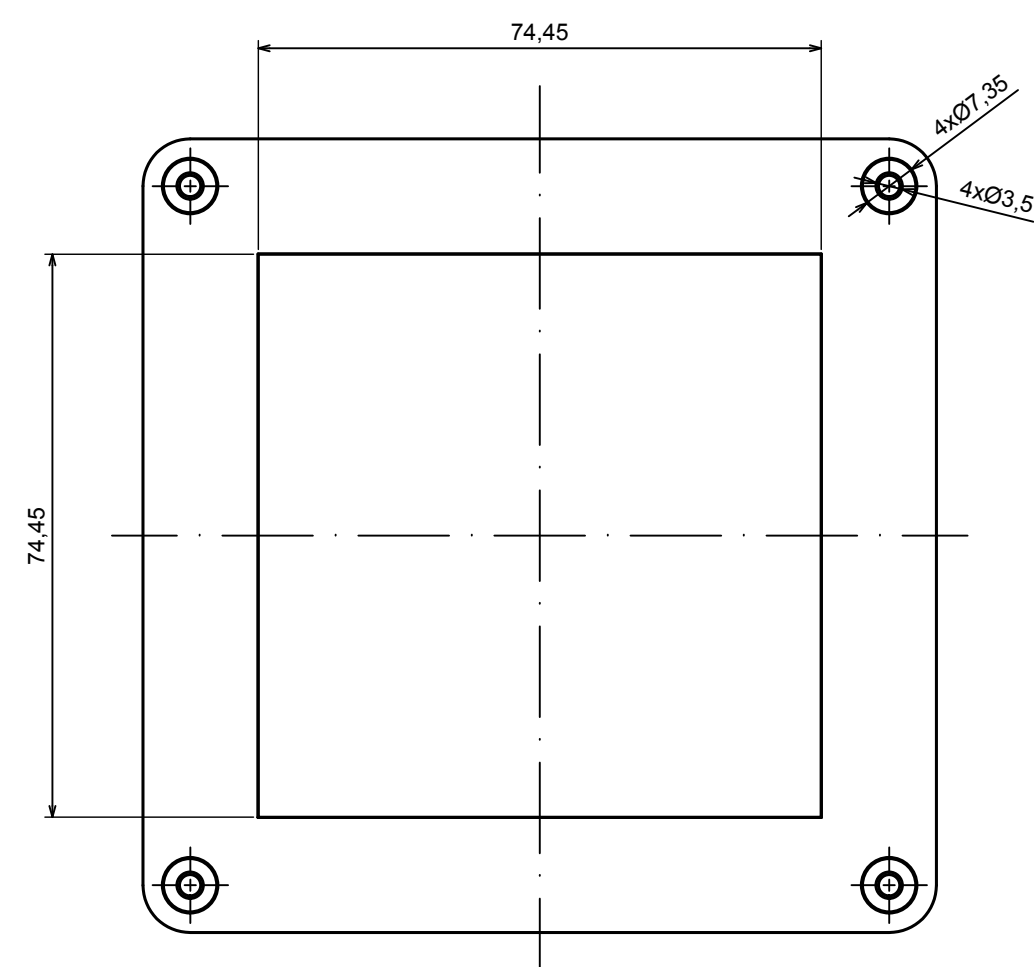

A |

All rights reserved, Copyright Kradox 2018

Product model Enclosure ZP105.105.75S TM - Assembly

Format: A3 Material: PC, ABS

Scale 1:1 Tolerance: +/- 0.5

B (2:1)

C (2:1)

All rights reserved, Copyright KradeX 2019	
Product model	Enclosure ZP105.105.75S TM - Base ZP105.105.60 TM
Format: A3	Material: PC, ABS
Scale 1:1	Tolerance: +/- 0.5

All rights reserved, Copyright Kradox 2019	
Product model	Enclosure ZP105.105.75S TM - Cover ZP105.105.15S
Format: A3	Material: PC, ABS
Scale 1:1	Tolerance: +/- 0.5

X-ON Electronics

Largest Supplier of Electrical and Electronic Components