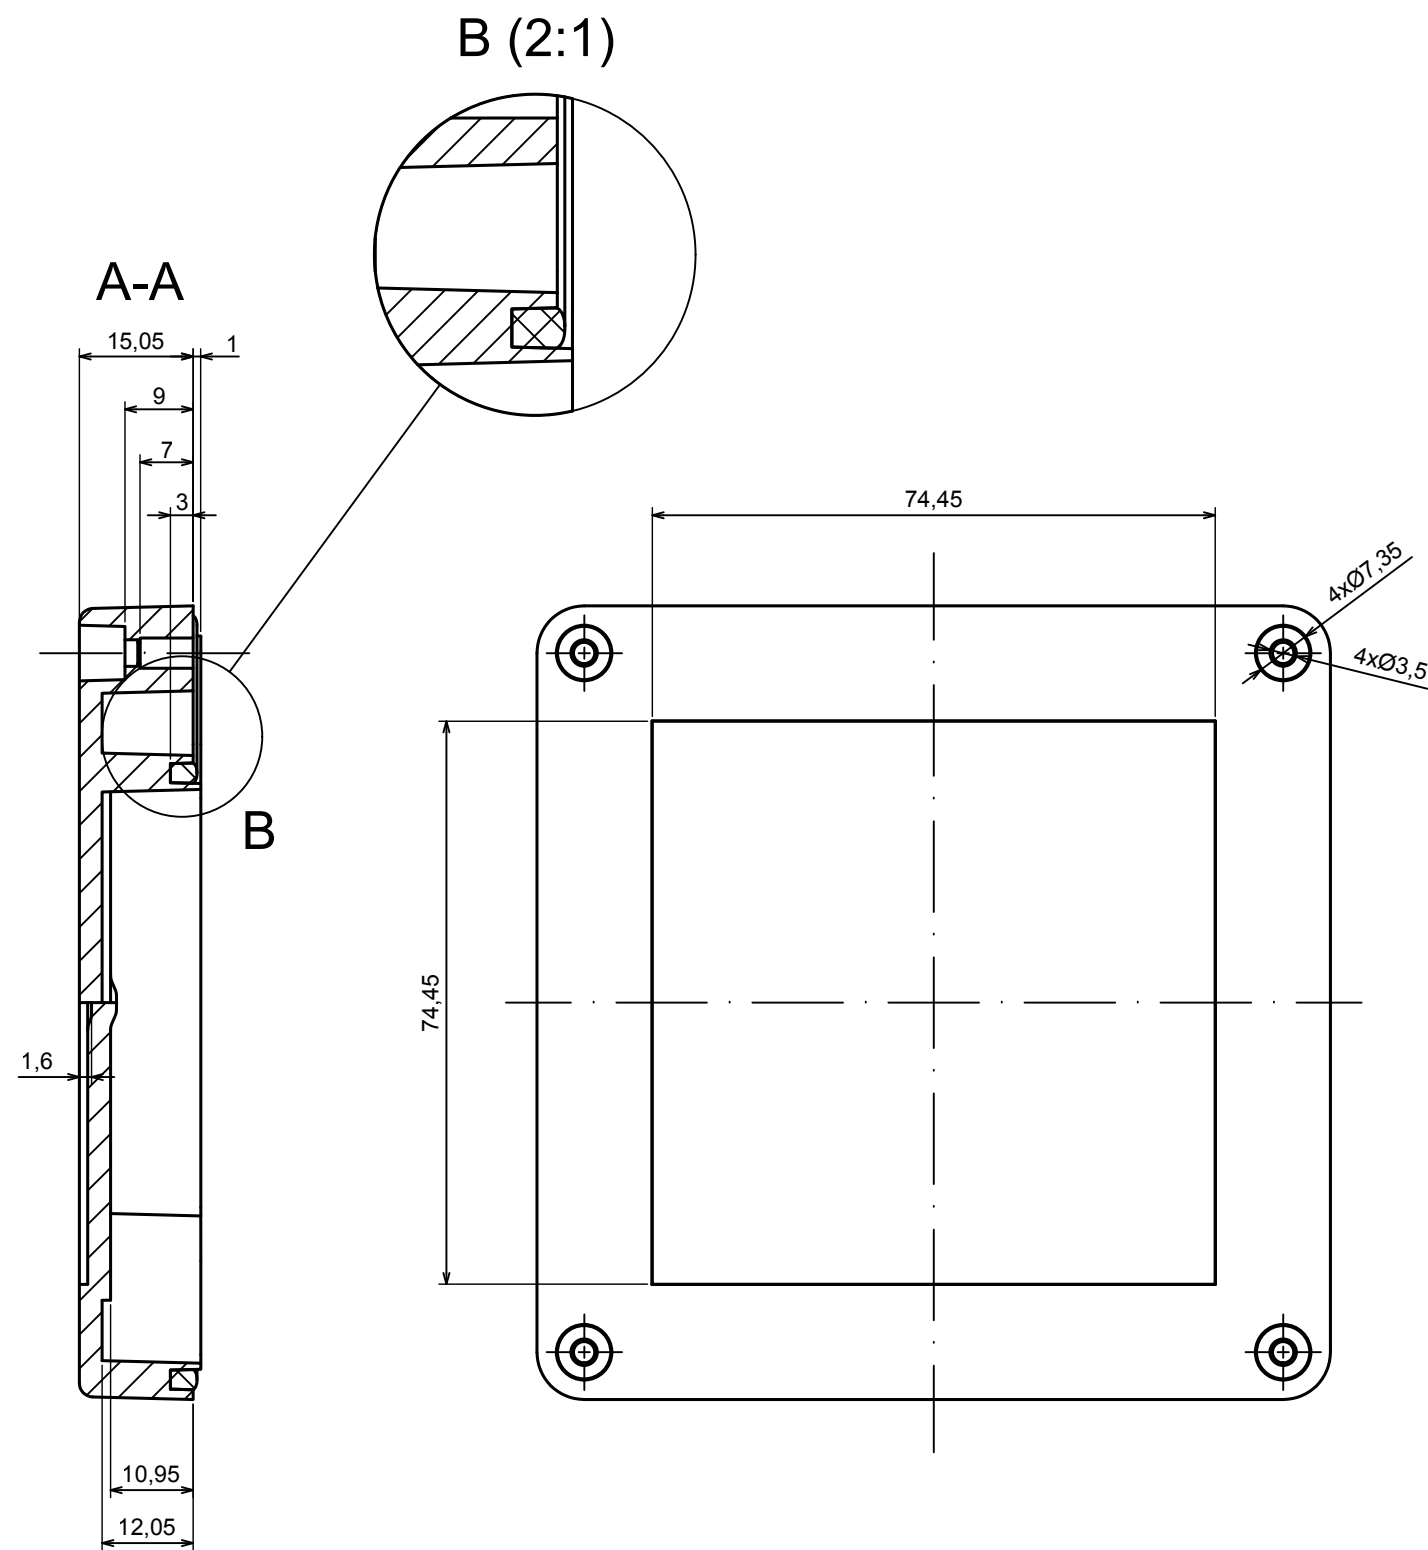

A |

All rights reserved, Copyright Kradox 2018

Product model Enclosure ZP105.105.75S TM - Assembly

Format: A3 Material: PC, ABS

Scale 1:1 Tolerance: +/- 0.5

B (2:1)

C (2:1)

All rights reserved, Copyright KradeX 2019	
Product model	Enclosure ZP105.105.75S TM - Base ZP105.105.60 TM
Format: A3	Material: PC, ABS
Scale 1:1	Tolerance: +/- 0.5

All rights reserved, Copyright Kradox 2019	
Product model	Enclosure ZP105.105.75S TM - Cover ZP105.105.15S
Format: A3	Material: PC, ABS
Scale 1:1	Tolerance: +/- 0.5

X-ON Electronics

Largest Supplier of Electrical and Electronic Components