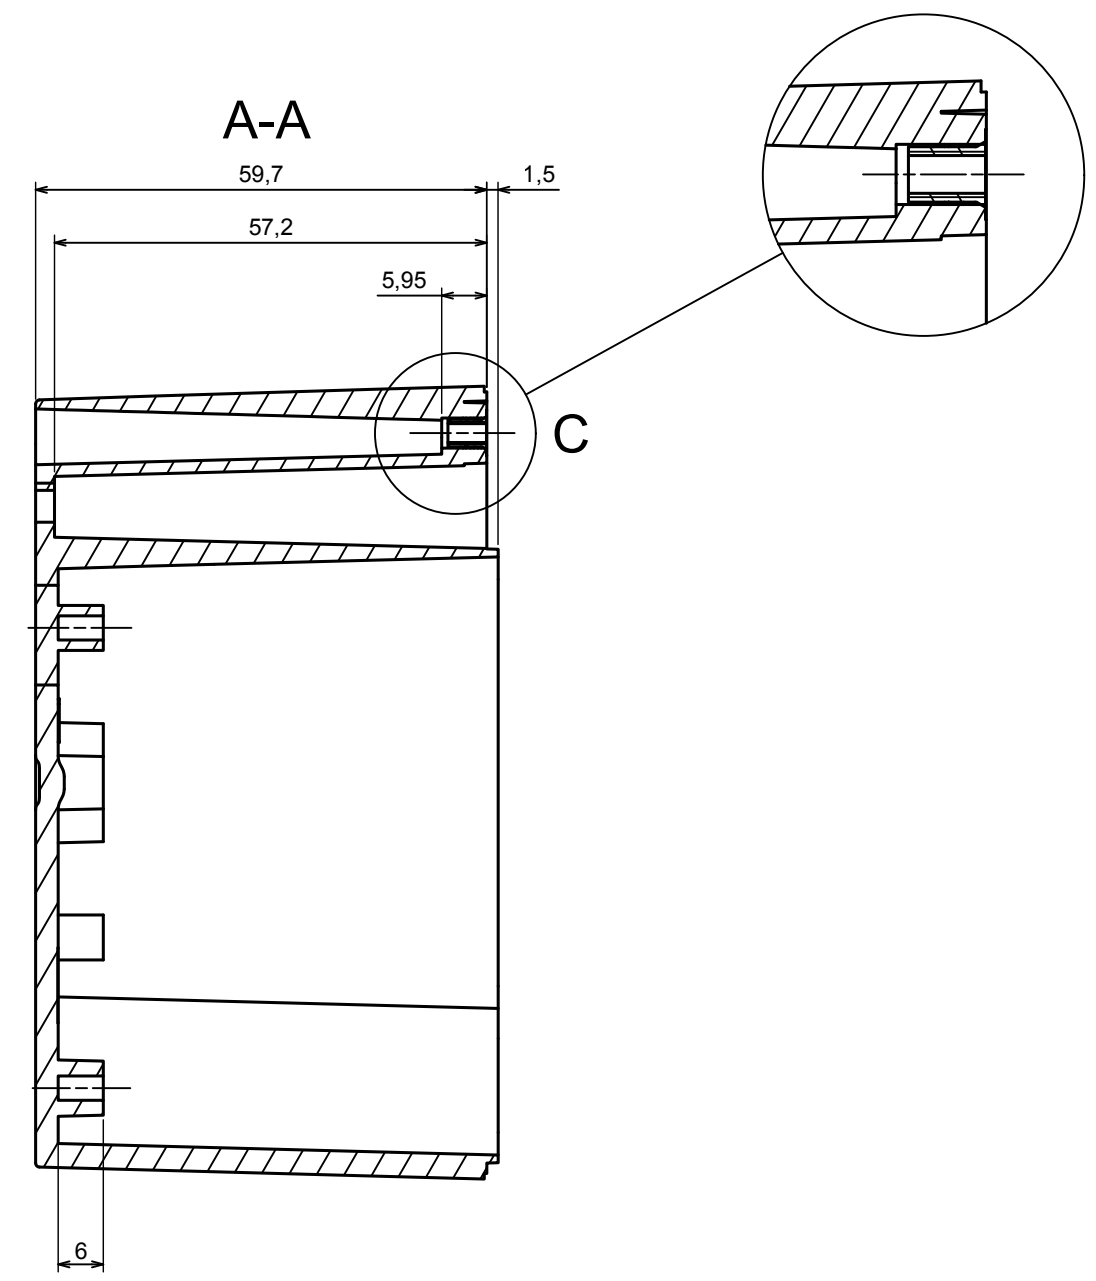

A |

All rights reserved, Copyright Kradox 2018

Product model Enclosure ZP105.105.75S TM - Assembly

Format: A3 Material: PC, ABS

Scale 1:1 Tolerance: +/- 0.5

B (2:1)

C (2:1)

All rights reserved, Copyright KradeX 2019	
Product model	Enclosure ZP105.105.75S TM - Base ZP105.105.60 TM
Format: A3	Material: PC, ABS
Scale 1:1	Tolerance: +/- 0.5

All rights reserved, Copyright Kradox 2019	
Product model	Enclosure ZP105.105.75S TM - Cover ZP105.105.15S
Format: A3	Material: PC, ABS
Scale 1:1	Tolerance: +/- 0.5

X-ON Electronics

Largest Supplier of Electrical and Electronic Components