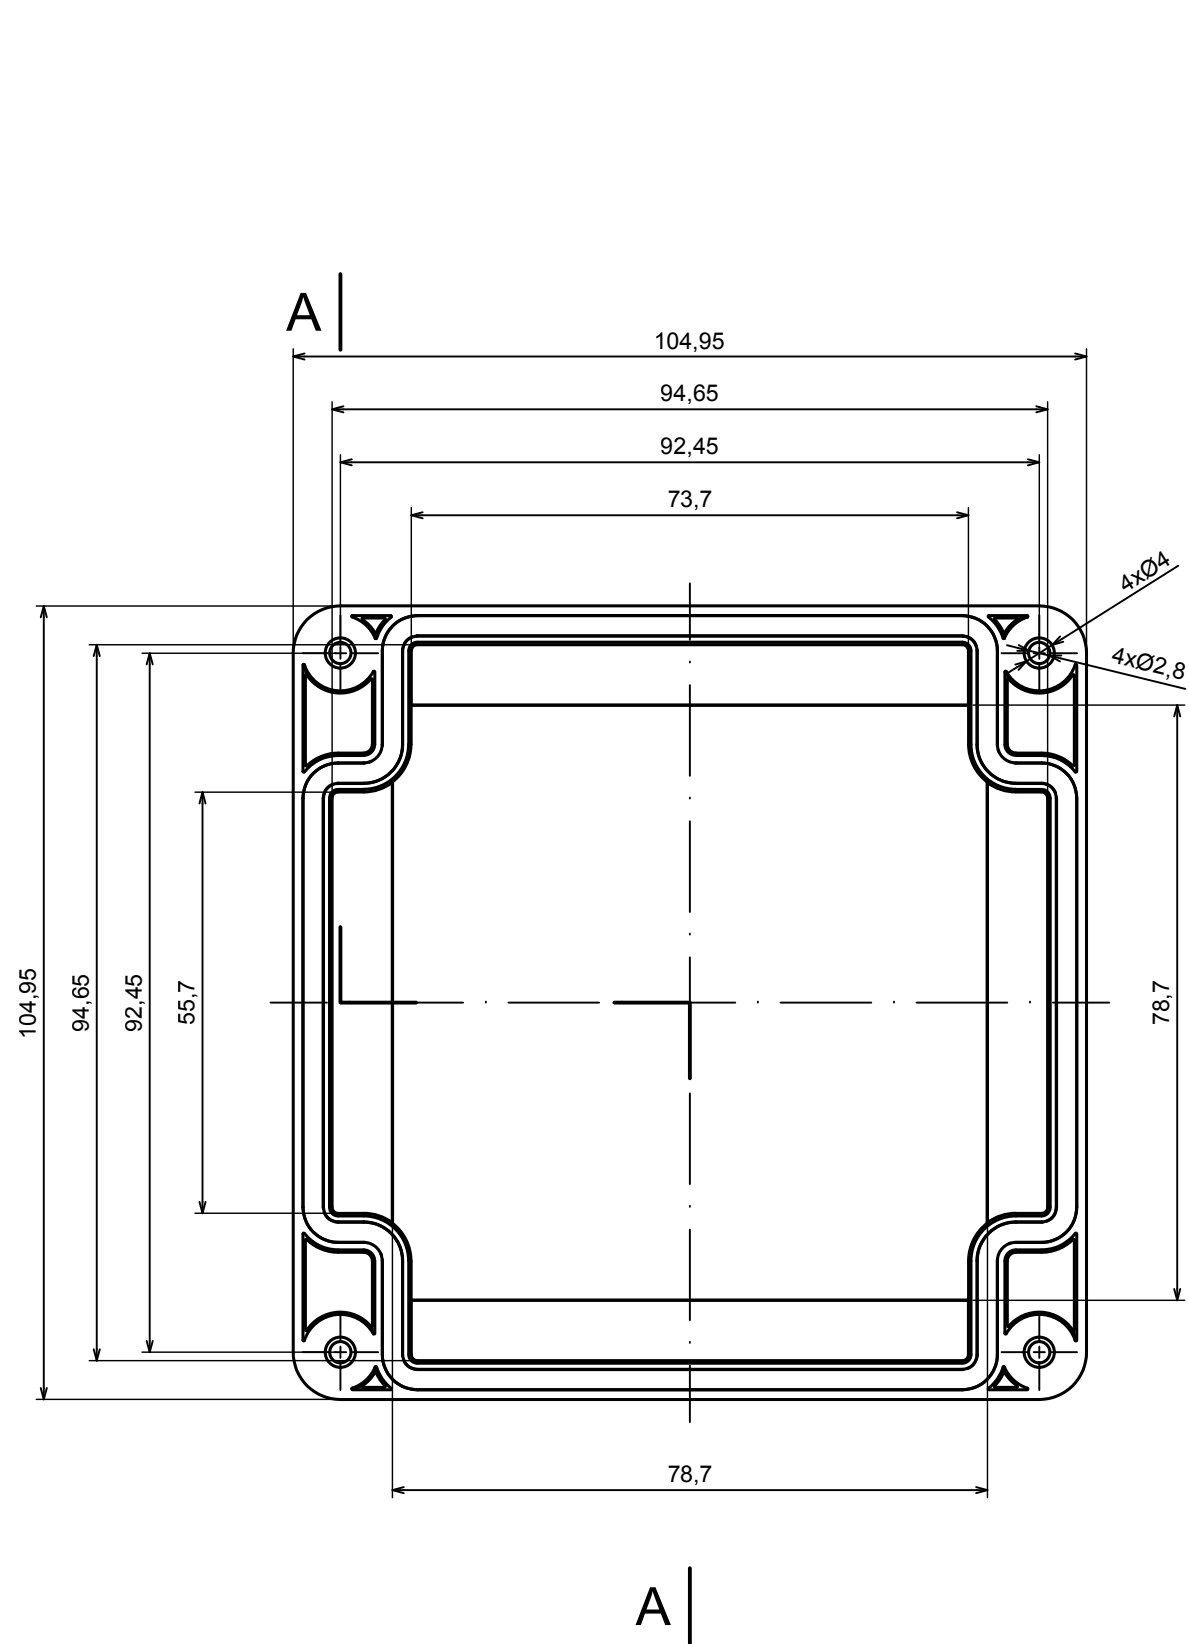

A |

All rights reserved, Copyright Kradox 2018

Product model Enclosure ZP105.105.75S TM - Assembly

Format: A3 Material: PC, ABS

Scale 1:1 Tolerance: +/- 0.5

B (2:1)

C (2:1)

All rights reserved, Copyright KradeX 2019	
Product model	Enclosure ZP105.105.75S TM - Base ZP105.105.60 TM
Format: A3	Material: PC, ABS
Scale 1:1	Tolerance: +/- 0.5

All rights reserved, Copyright Kradox 2019	
Product model	Enclosure ZP105.105.75S TM - Cover ZP105.105.15S
Format: A3	Material: PC, ABS
Scale 1:1	Tolerance: +/- 0.5

X-ON Electronics

Largest Supplier of Electrical and Electronic Components