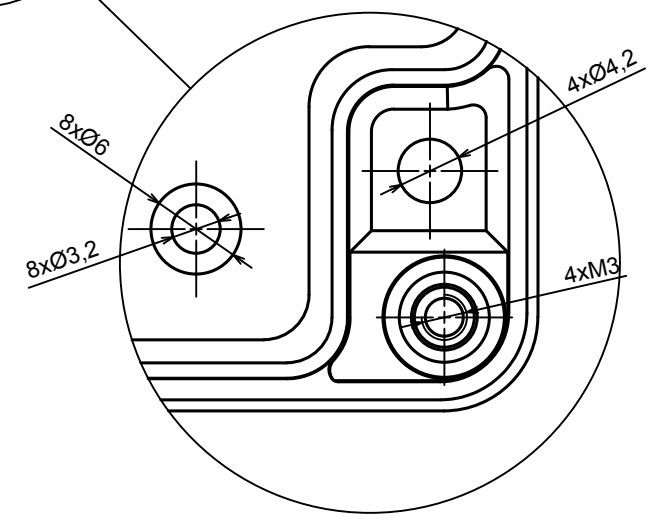

A |

All rights reserved, Copyright Kradox 2018

Product model Enclosure ZP105.105.75S TM - Assembly

Format: A3 Material: PC, ABS

Scale 1:1 Tolerance: +/- 0.5

B (2:1)

C (2:1)

All rights reserved, Copyright KradeX 2019	
Product model	Enclosure ZP105.105.75S TM - Base ZP105.105.60 TM
Format: A3	Material: PC, ABS
Scale 1:1	Tolerance: +/- 0.5

All rights reserved, Copyright Kradox 2019	
Product model	Enclosure ZP105.105.75S TM - Cover ZP105.105.15S
Format: A3	Material: PC, ABS
Scale 1:1	Tolerance: +/- 0.5

X-ON Electronics

Largest Supplier of Electrical and Electronic Components