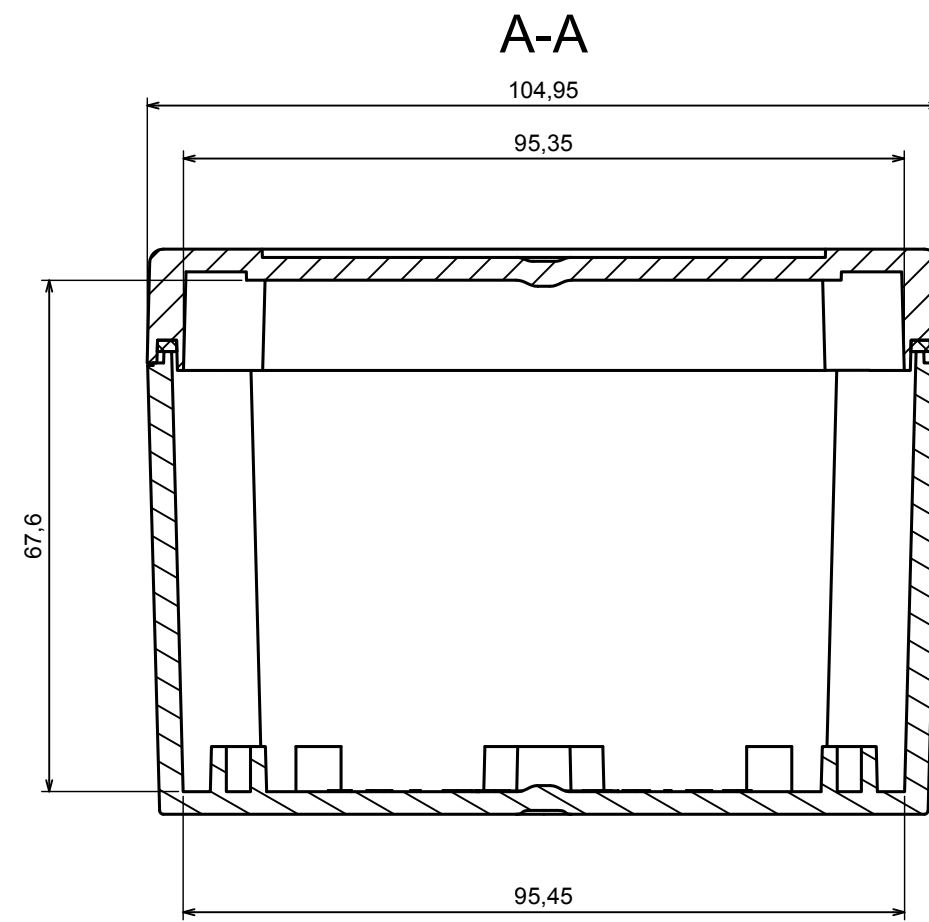

A |

All rights reserved, Copyright Kradox 2018

Product model Enclosure ZP105.105.75S TM - Assembly

Format: A3 Material: PC, ABS

Scale 1:1 Tolerance: +/- 0.5

B (2:1)

C (2:1)

All rights reserved, Copyright KradeX 2019	
Product model	Enclosure ZP105.105.75S TM - Base ZP105.105.60 TM
Format: A3	Material: PC, ABS
Scale 1:1	Tolerance: +/- 0.5

All rights reserved, Copyright Kradox 2019	
Product model	Enclosure ZP105.105.75S TM - Cover ZP105.105.15S
Format: A3	Material: PC, ABS
Scale 1:1	Tolerance: +/- 0.5

X-ON Electronics

Largest Supplier of Electrical and Electronic Components