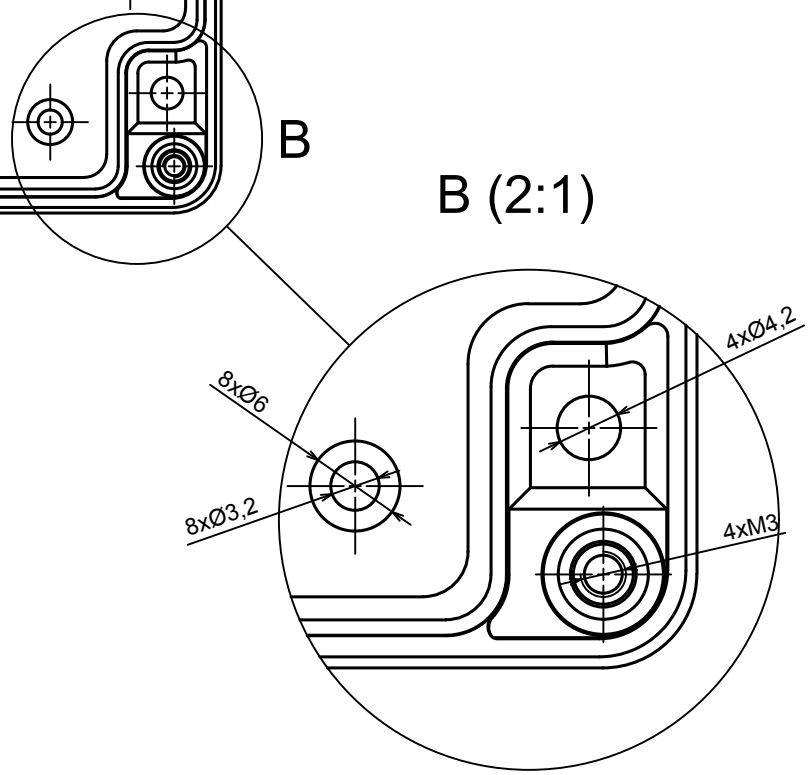

A |

All rights reserved, Copyright Kradox 2018

Product model Enclosure ZP105.105.75S TM - Assembly

Format: A3 Material: PC, ABS

Scale 1:1 Tolerance: +/- 0.5

B (2:1)

C (2:1)

|  |   |
|--|---|
| All rights reserved, Copyright KradeX 2019 |   |
| Product model                              | Enclosure ZP105.105.75S TM - Base ZP105.105.60 TM |
| Format: A3                                 | Material: PC, ABS                                 |
| Scale 1:1                                  | Tolerance: +/- 0.5                                |

All rights reserved, Copyright Kradox 2019

Product model: Enclosure ZP105.105.75S TM - Cover ZP105.105.15S

Format: A3      Material: PC, ABS

Scale 1:1      Tolerance: +/- 0.5