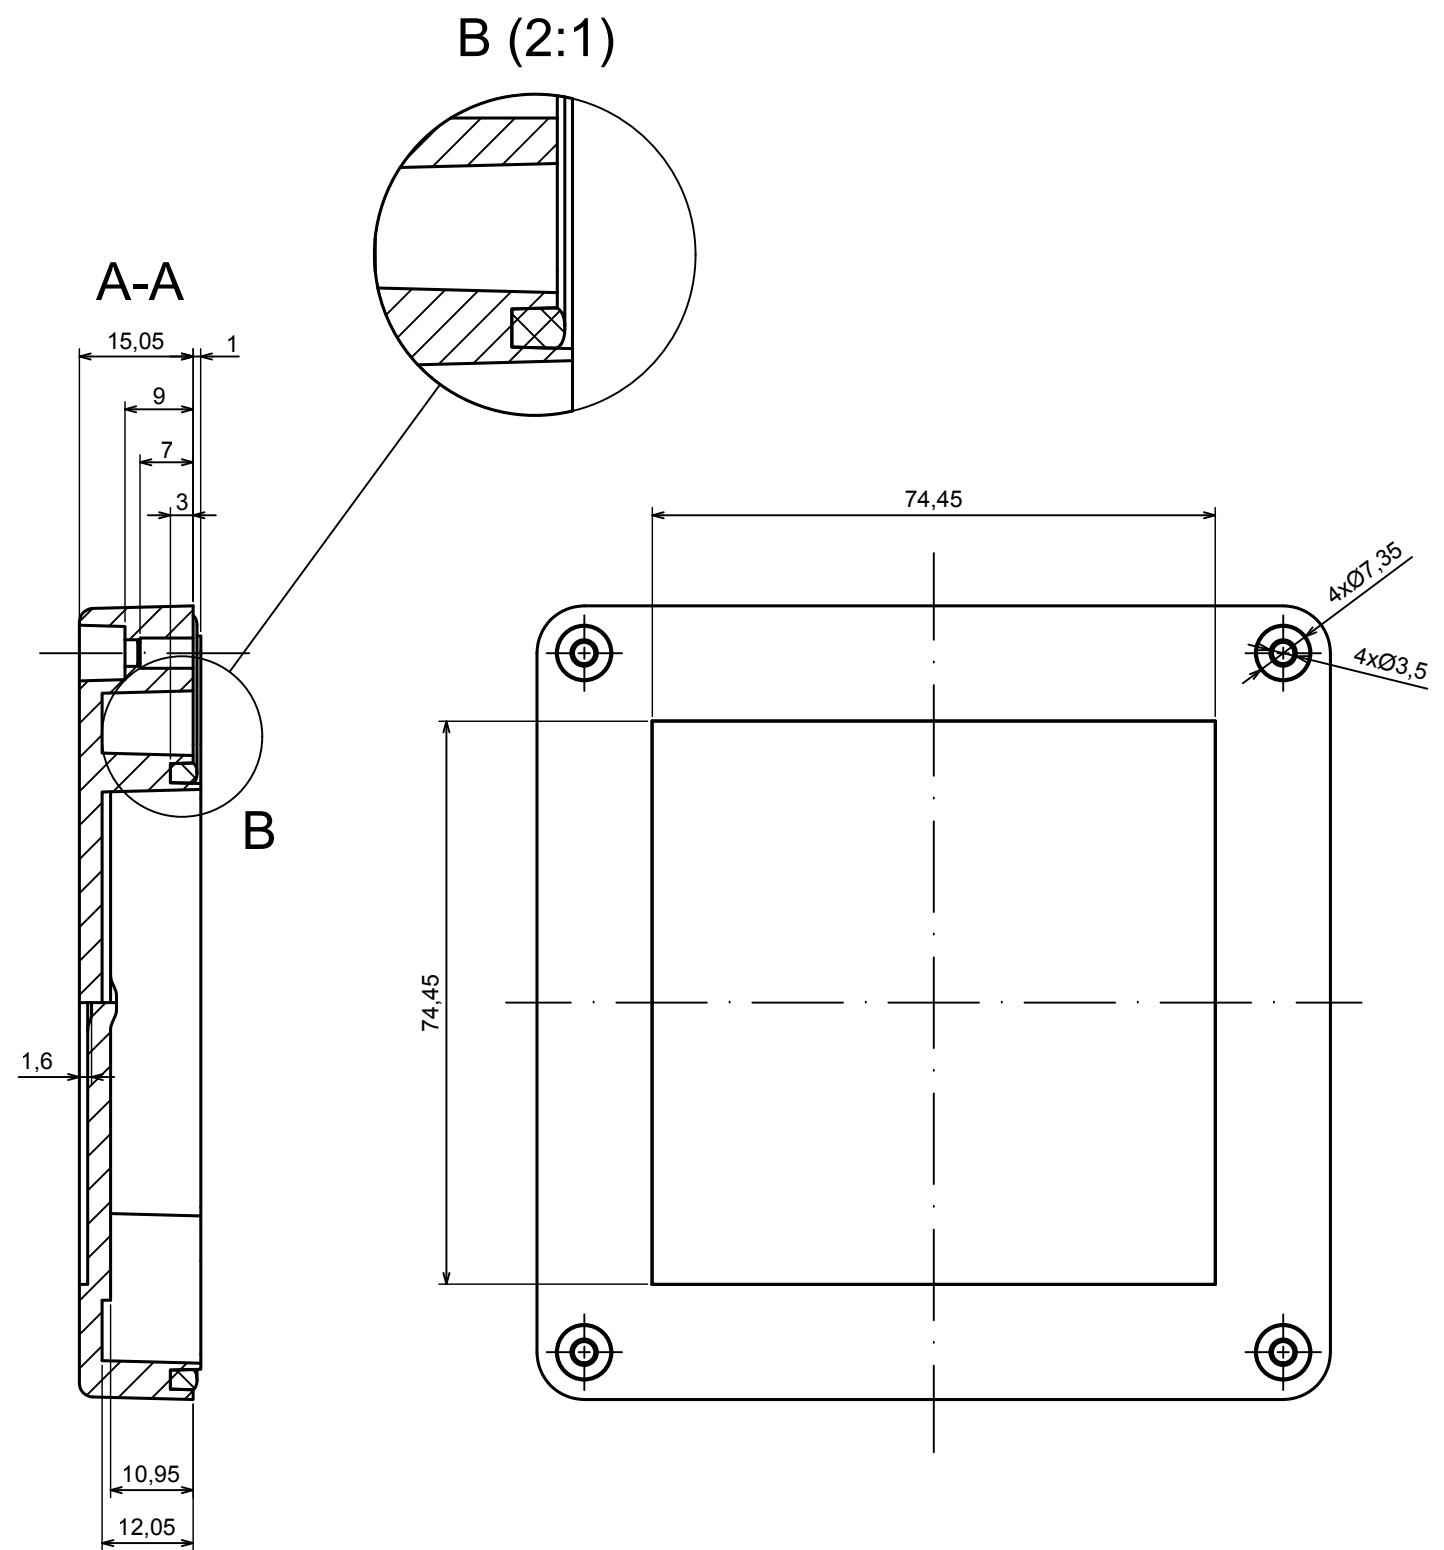

A |

All rights reserved, Copyright Kradox 2018

Product model Enclosure ZP105.105.75S TM - Assembly

Format: A3 Material: PC, ABS

Scale 1:1 Tolerance: +/- 0.5

B (2:1)

C (2:1)

|  |   |
|--|---|
| All rights reserved, Copyright KradeX 2019 |   |
| Product model                              | Enclosure ZP105.105.75S TM - Base ZP105.105.60 TM |
| Format: A3                                 | Material: PC, ABS                                 |
| Scale 1:1                                  | Tolerance: +/- 0.5                                |

All rights reserved, Copyright Kradox 2019

Product model: Enclosure ZP105.105.75S TM - Cover ZP105.105.15S

Format: A3      Material: PC, ABS

Scale 1:1      Tolerance: +/- 0.5