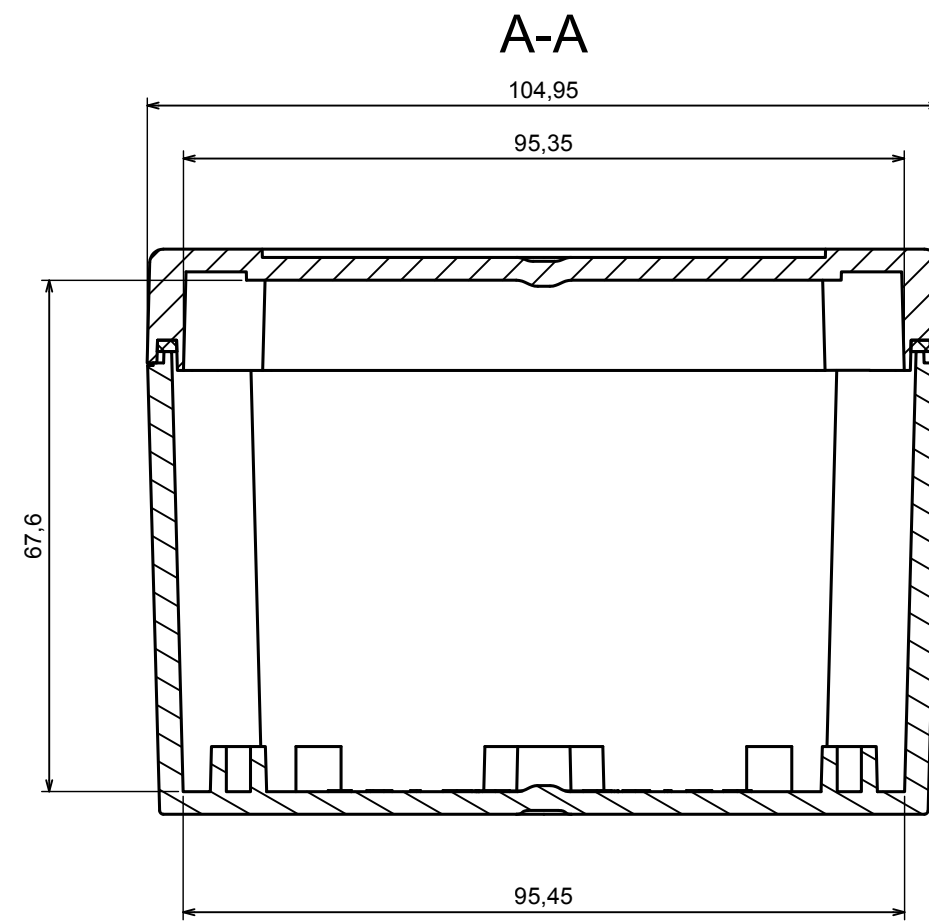

A |

All rights reserved, Copyright Kradox 2018

Product model Enclosure ZP105.105.75S TM - Assembly

Format: A3 Material: PC, ABS

Scale 1:1 Tolerance: +/- 0.5

B (2:1)

C (2:1)

|  |   |
|--|---|
| All rights reserved, Copyright KradeX 2019 |   |
| Product model                              | Enclosure ZP105.105.75S TM - Base ZP105.105.60 TM |
| Format: A3                                 | Material: PC, ABS                                 |
| Scale 1:1                                  | Tolerance: +/- 0.5                                |

All rights reserved, Copyright Kradox 2019

Product model: Enclosure ZP105.105.75S TM - Cover ZP105.105.15S

Format: A3      Material: PC, ABS

Scale 1:1      Tolerance: +/- 0.5