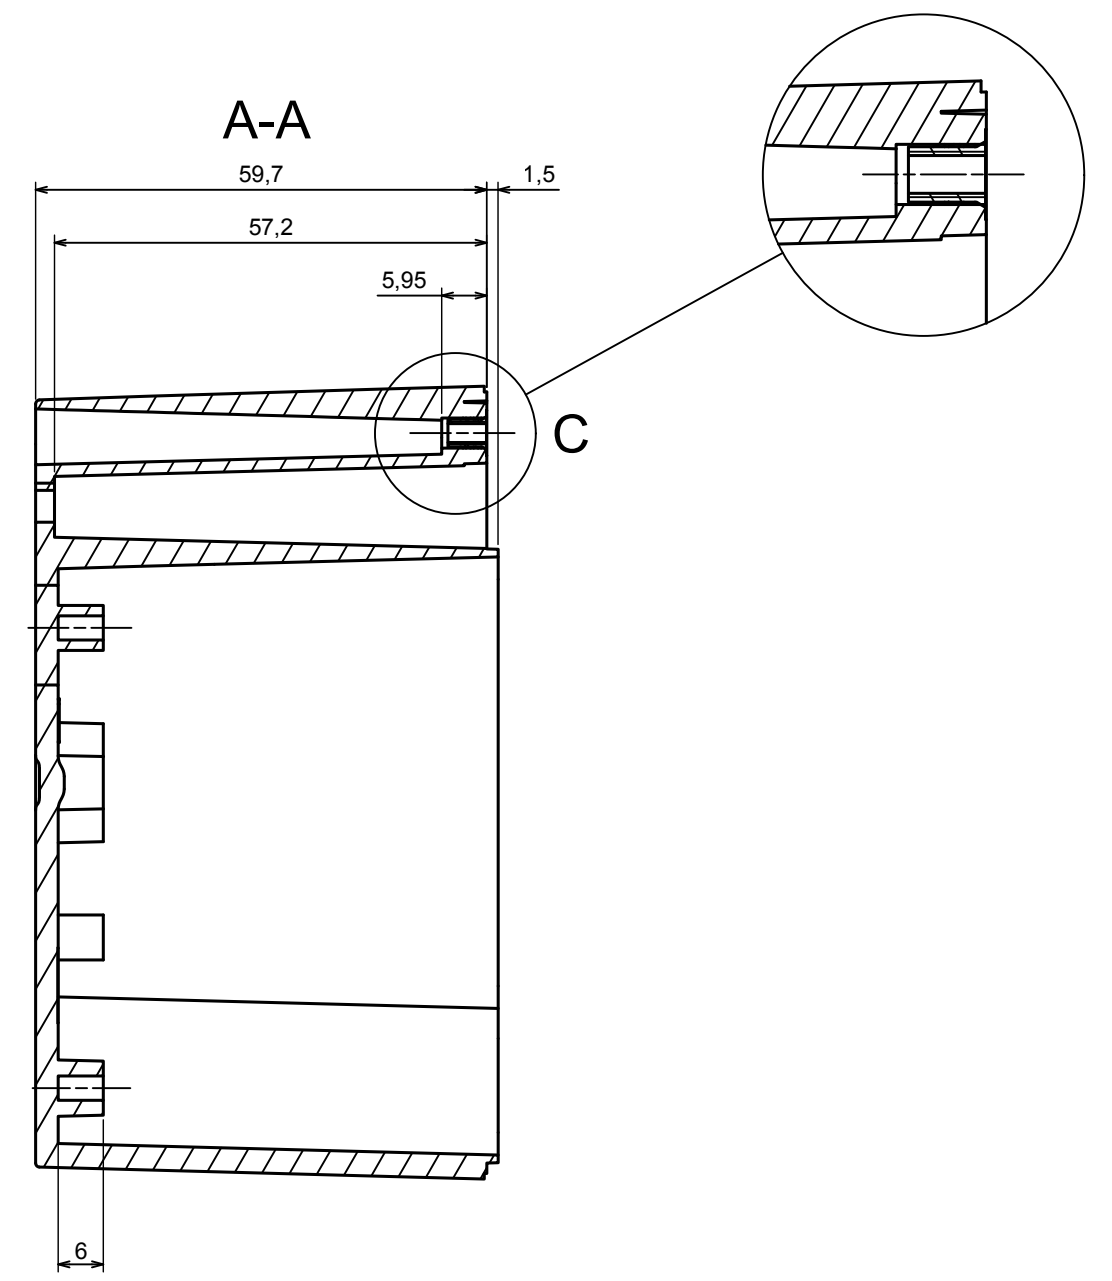

A |

All rights reserved, Copyright Kradox 2018

Product model Enclosure ZP105.105.75S TM - Assembly

Format: A3 Material: PC, ABS

Scale 1:1 Tolerance: +/- 0.5

B (2:1)

C (2:1)

|  |   |
|--|---|
| All rights reserved, Copyright KradeX 2019 |   |
| Product model                              | Enclosure ZP105.105.75S TM - Base ZP105.105.60 TM |
| Format: A3                                 | Material: PC, ABS                                 |
| Scale 1:1                                  | Tolerance: +/- 0.5                                |

All rights reserved, Copyright Kradox 2019

Product model: Enclosure ZP105.105.75S TM - Cover ZP105.105.15S

Format: A3      Material: PC, ABS

Scale 1:1      Tolerance: +/- 0.5