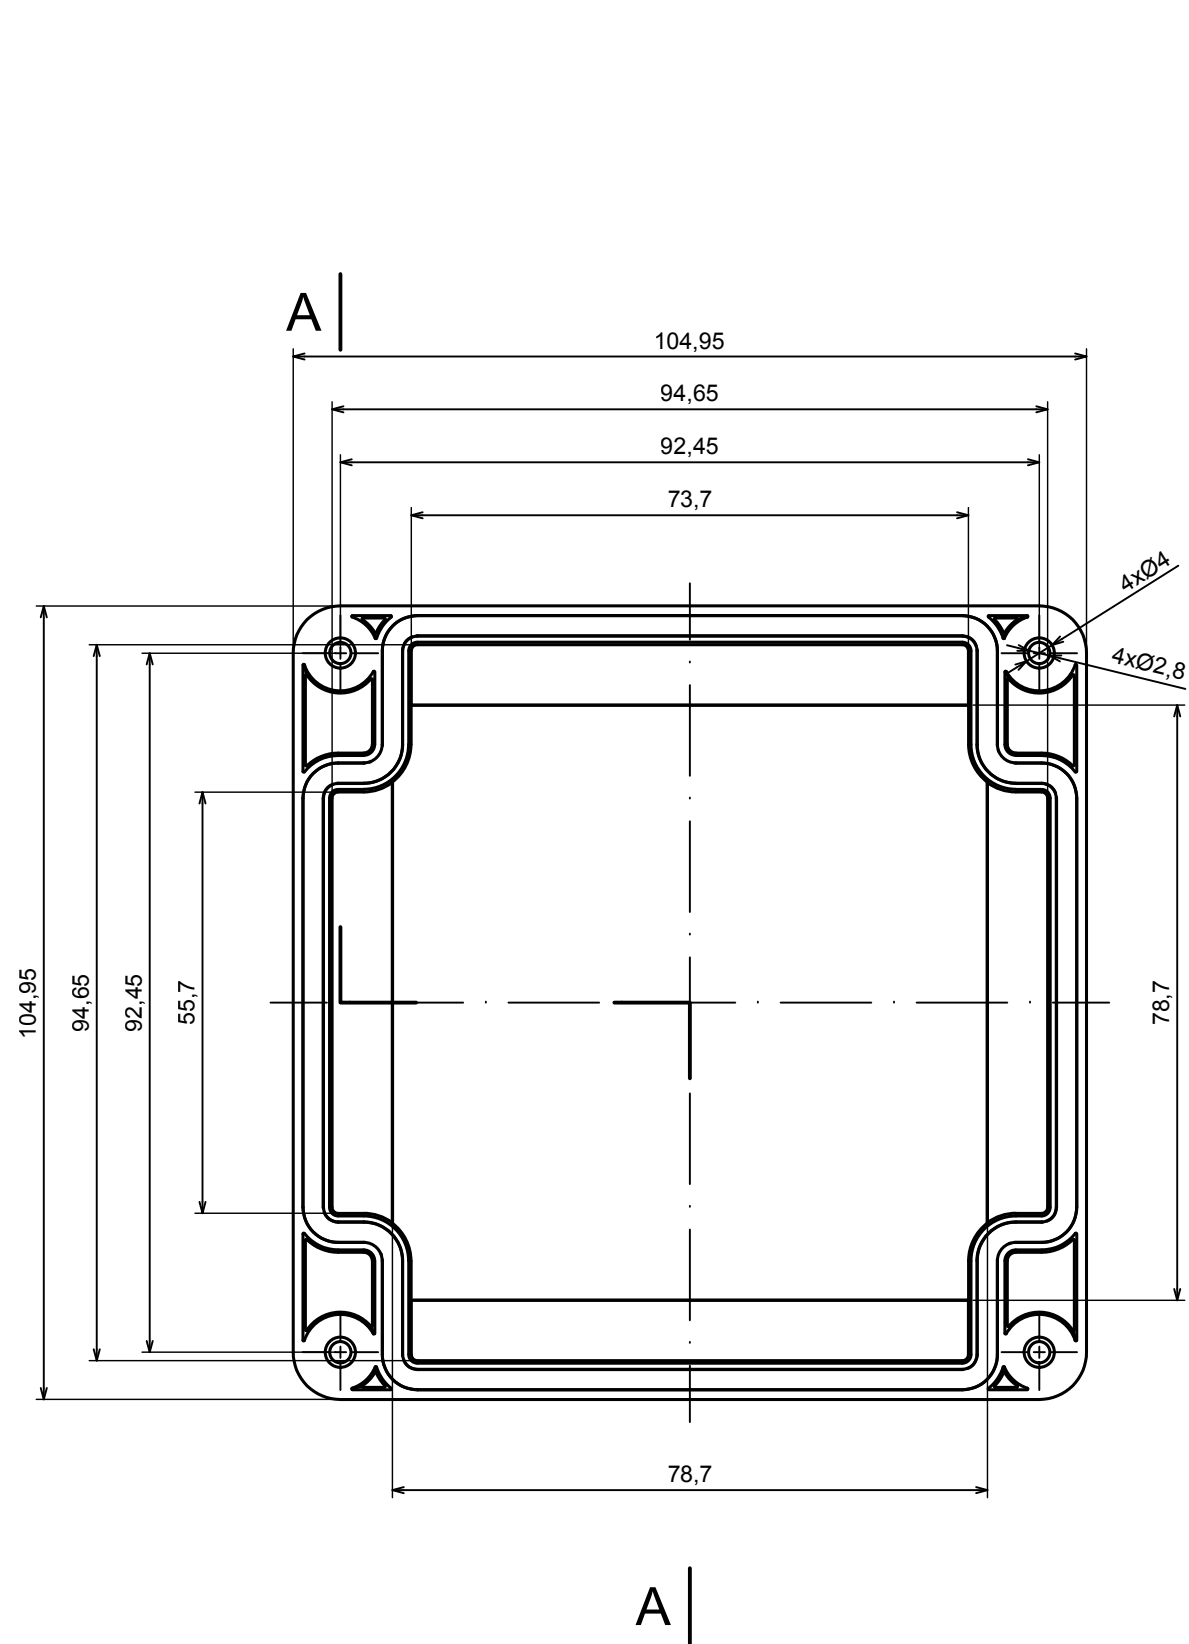

A |

All rights reserved, Copyright Kradox 2018

Product model Enclosure ZP105.105.75S TM - Assembly

Format: A3 Material: PC, ABS

Scale 1:1 Tolerance: +/- 0.5

B (2:1)

C (2:1)

|  |   |
|--|---|
| All rights reserved, Copyright KradeX 2019 |   |
| Product model                              | Enclosure ZP105.105.75S TM - Base ZP105.105.60 TM |
| Format: A3                                 | Material: PC, ABS                                 |
| Scale 1:1                                  | Tolerance: +/- 0.5                                |

All rights reserved, Copyright Kradox 2019

Product model: Enclosure ZP105.105.75S TM - Cover ZP105.105.15S

Format: A3      Material: PC, ABS

Scale 1:1      Tolerance: +/- 0.5