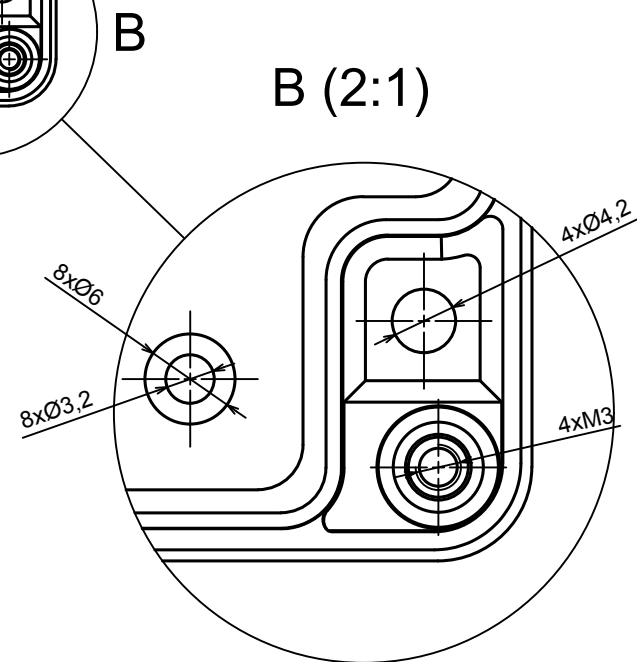

A |

All rights reserved, Copyright Kradox 2018		
Product model	Enclosure ZP105.105.75S TM - Assembly	
Format: A3	Material: PC, ABS	
Scale 1:1	Tolerance: +/- 0.5	

All rights reserved, Copyright Kradex 2019	
Product model	Enclosure ZP105.105.75S TM - Base ZP105.105.60 TM
Format: A3	Material: PC, ABS
Scale 1:1	Tolerance: +/- 0.5