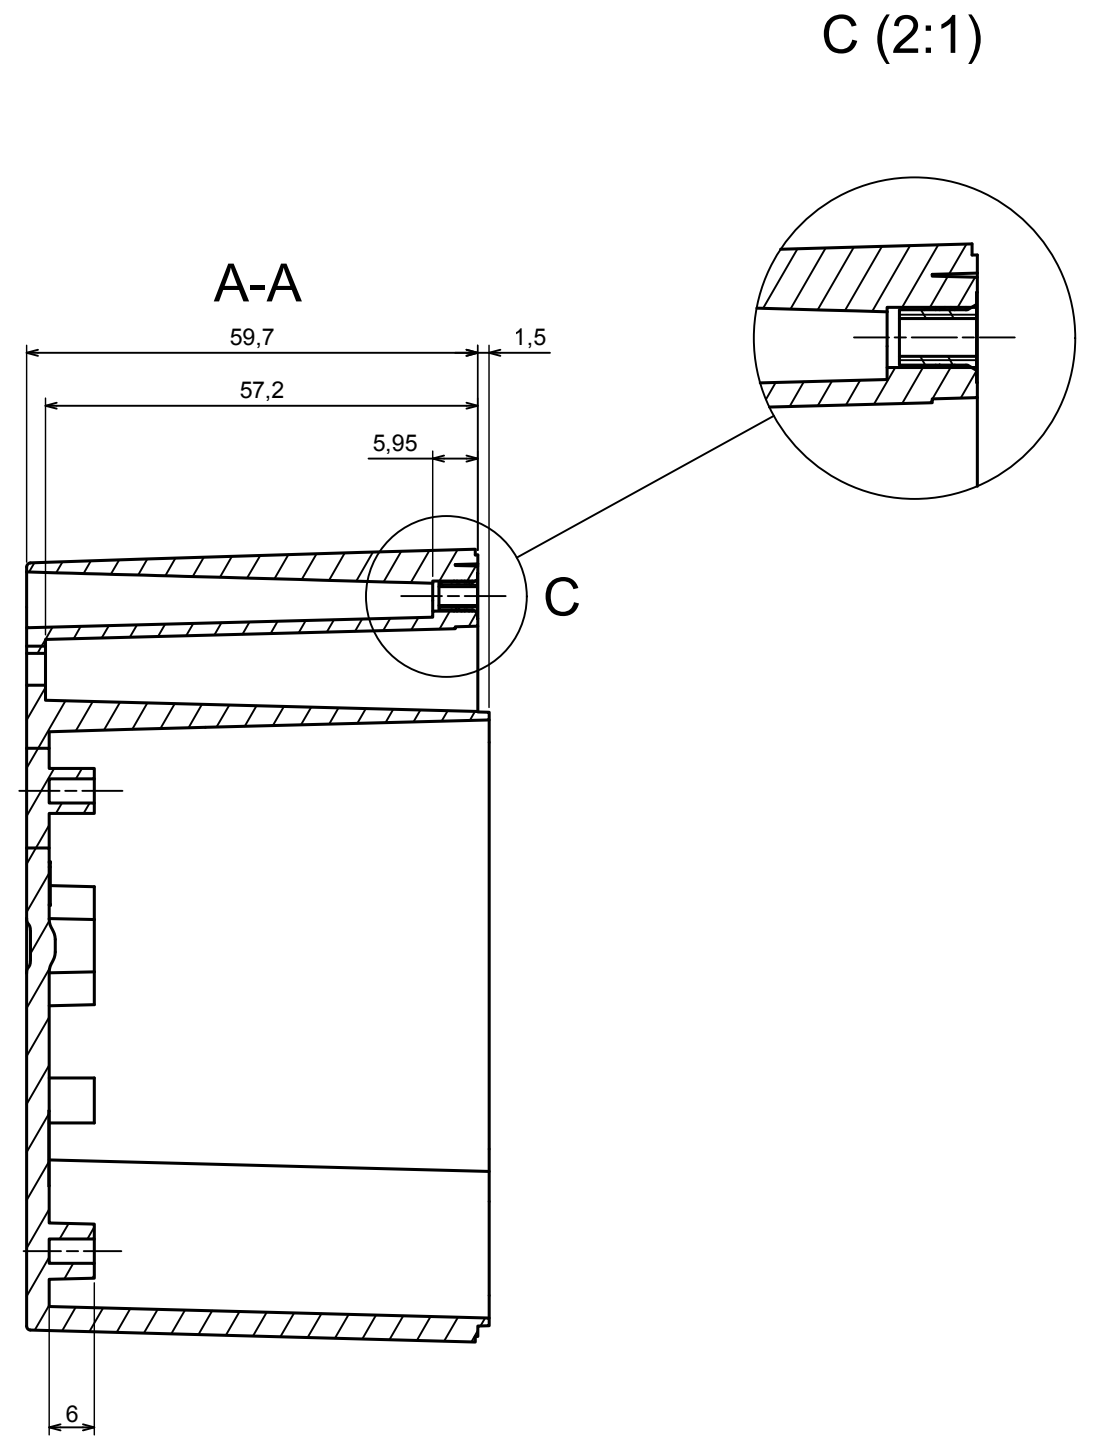

A |

All rights reserved, Copyright Kradox 2018		
Product model	Enclosure ZP105.105.75S TM - Assembly	
Format: A3	Material: PC, ABS	
Scale 1:1	Tolerance: +/- 0.5	

All rights reserved, Copyright Kradex 2019	
Product model	Enclosure ZP105.105.75S TM - Base ZP105.105.60 TM
Format: A3	Material: PC, ABS
Scale 1:1	Tolerance: +/- 0.5