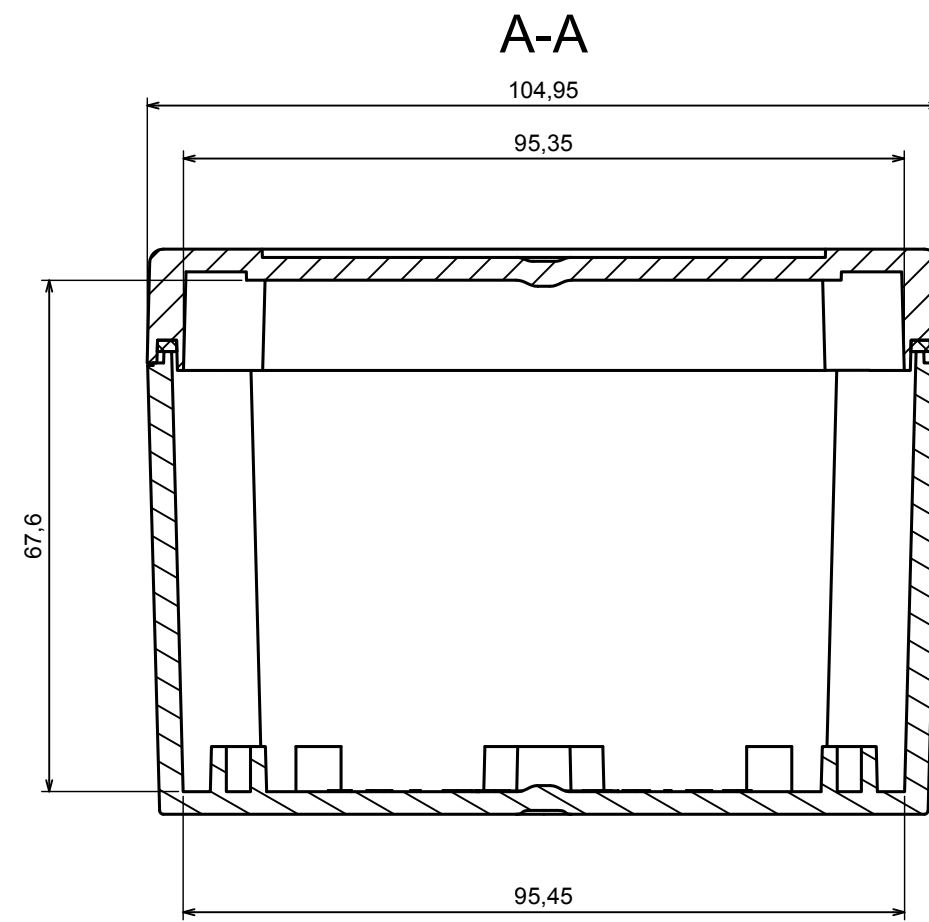

A |

All rights reserved, Copyright Kradox 2018

Product model Enclosure ZP105.105.75S TM - Assembly

Format: A3 Material: PC, ABS

Scale 1:1 Tolerance: +/- 0.5

All rights reserved, Copyright Kradox 2019	
Product model	Enclosure ZP105.105.75S TM - Cover ZP105.105.15S
Format: A3	Material: PC, ABS
Scale 1:1	Tolerance: +/- 0.5