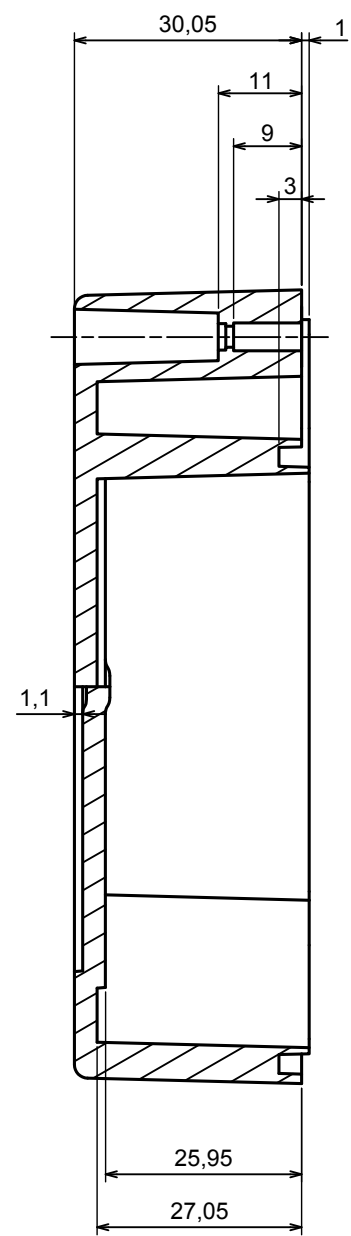

All rights reserved, Copyright Kradex 2022		
Product model	Enclosure ZP105.105.90 TM - Assembly	
Format: A3	Material: PC, ABS	
Scale 1:1	Tolerance: +/- 0.5	

All rights reserved, Copyright KradeX 2022	
Product model	Enclosure ZP105.105.90 TM - Base ZP105.105.60 TM
Format: A3	Material: PC, ABS
Scale 1:1	Tolerance: +/- 0.5

A |

A-A

A |

All rights reserved, Copyright Kradox 2022

Product model Enclosure ZP105.105.90 TM - Cover ZP105.105.30

Format: A3 Material: PC, ABS

Scale 1:1 Tolerance: +/- 0.6

X-ON Electronics