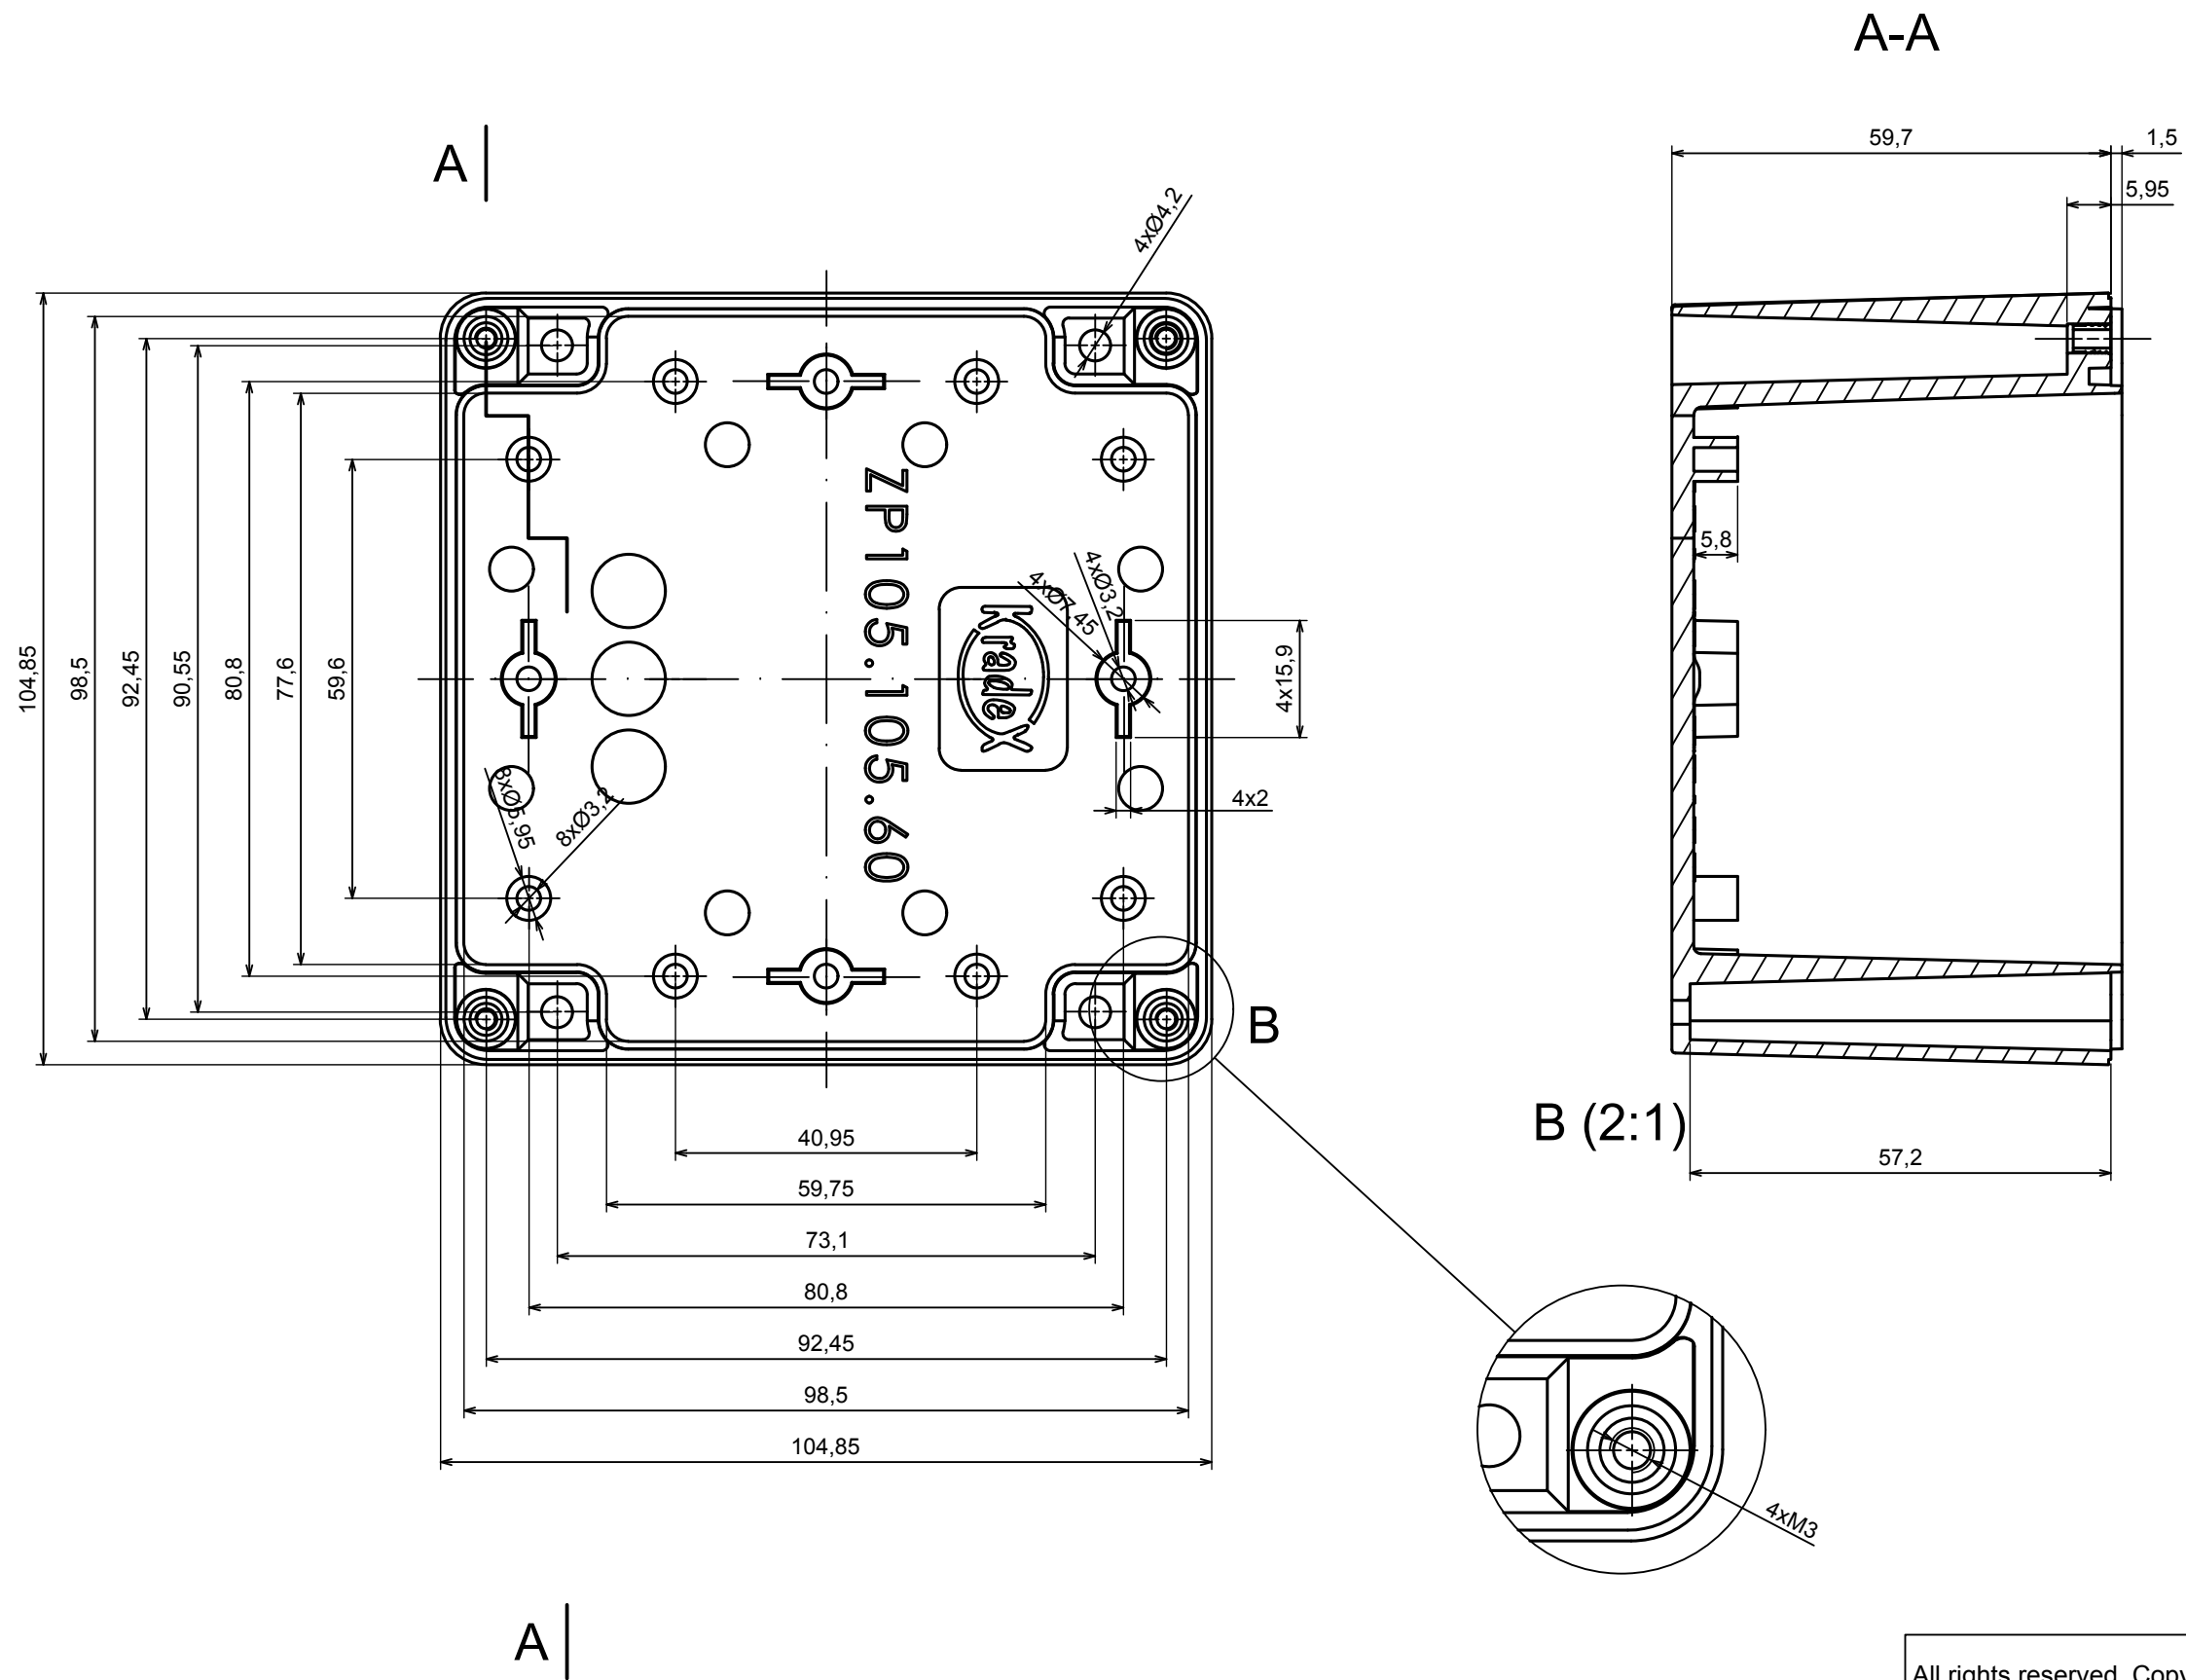

All rights reserved, Copyright Kradex 2022

Product model	Enclosure ZP105.105.90 TM - Assembly
---------------	--------------------------------------

Format: A3	Material: PC, ABS
------------	-------------------

Scale 1:1	Tolerance: +/- 0.5
-----------	--------------------

All rights reserved, Copyright KradeX 2022	
Product model	Enclosure ZP105.105.90 TM - Base ZP105.105.60 TM
Format: A3	Material: PC, ABS
Scale 1:1	Tolerance: +/- 0.5

A |

A-A

A |

All rights reserved, Copyright Kradox 2022		
Product model	Enclosure ZP105.105.90 TM - Cover ZP105.105.30	
Format: A3	Material: PC, ABS	
Scale 1:1	Tolerance: +/- 0.6	