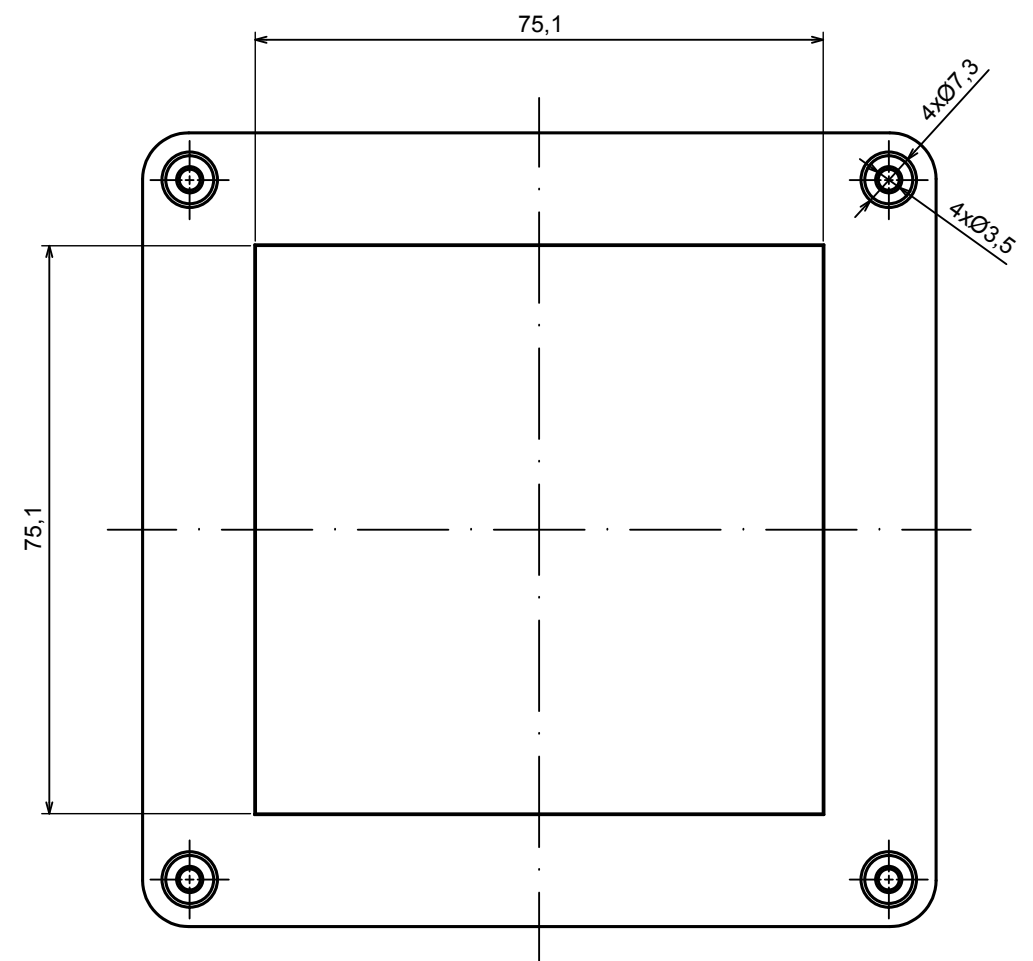

Scale 1:1	Tolerance: +/- 0.5
-----------	--------------------

All rights reserved, Copyright KradeX 2022	
Product model	Enclosure ZP105.105.90 TM - Base ZP105.105.60 TM
Format: A3	Material: PC, ABS
Scale 1:1	Tolerance: +/- 0.5

A |

A-A

A |

All rights reserved, Copyright Kradox 2022		
Product model	Enclosure ZP105.105.90 TM - Cover ZP105.105.30	
Format: A3	Material: PC, ABS	
Scale 1:1	Tolerance: +/- 0.6	