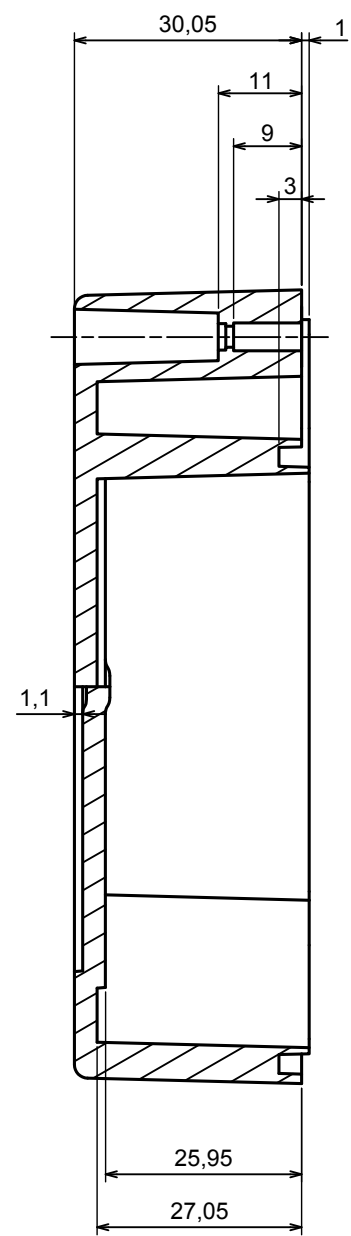

All rights reserved, Copyright Kradex 2022

Product model	Enclosure ZP105.105.90 TM - Assembly
---------------	--------------------------------------

Format: A3	Material: PC, ABS
------------	-------------------

Scale 1:1	Tolerance: +/- 0.5
-----------	--------------------

All rights reserved, Copyright KradeX 2022	
Product model	Enclosure ZP105.105.90 TM - Base ZP105.105.60 TM
Format: A3	Material: PC, ABS
Scale 1:1	Tolerance: +/- 0.5

A |

A-A

A |

All rights reserved, Copyright Kradox 2022		
Product model	Enclosure ZP105.105.90 TM - Cover ZP105.105.30	
Format: A3	Material: PC, ABS	
Scale 1:1	Tolerance: +/- 0.6	