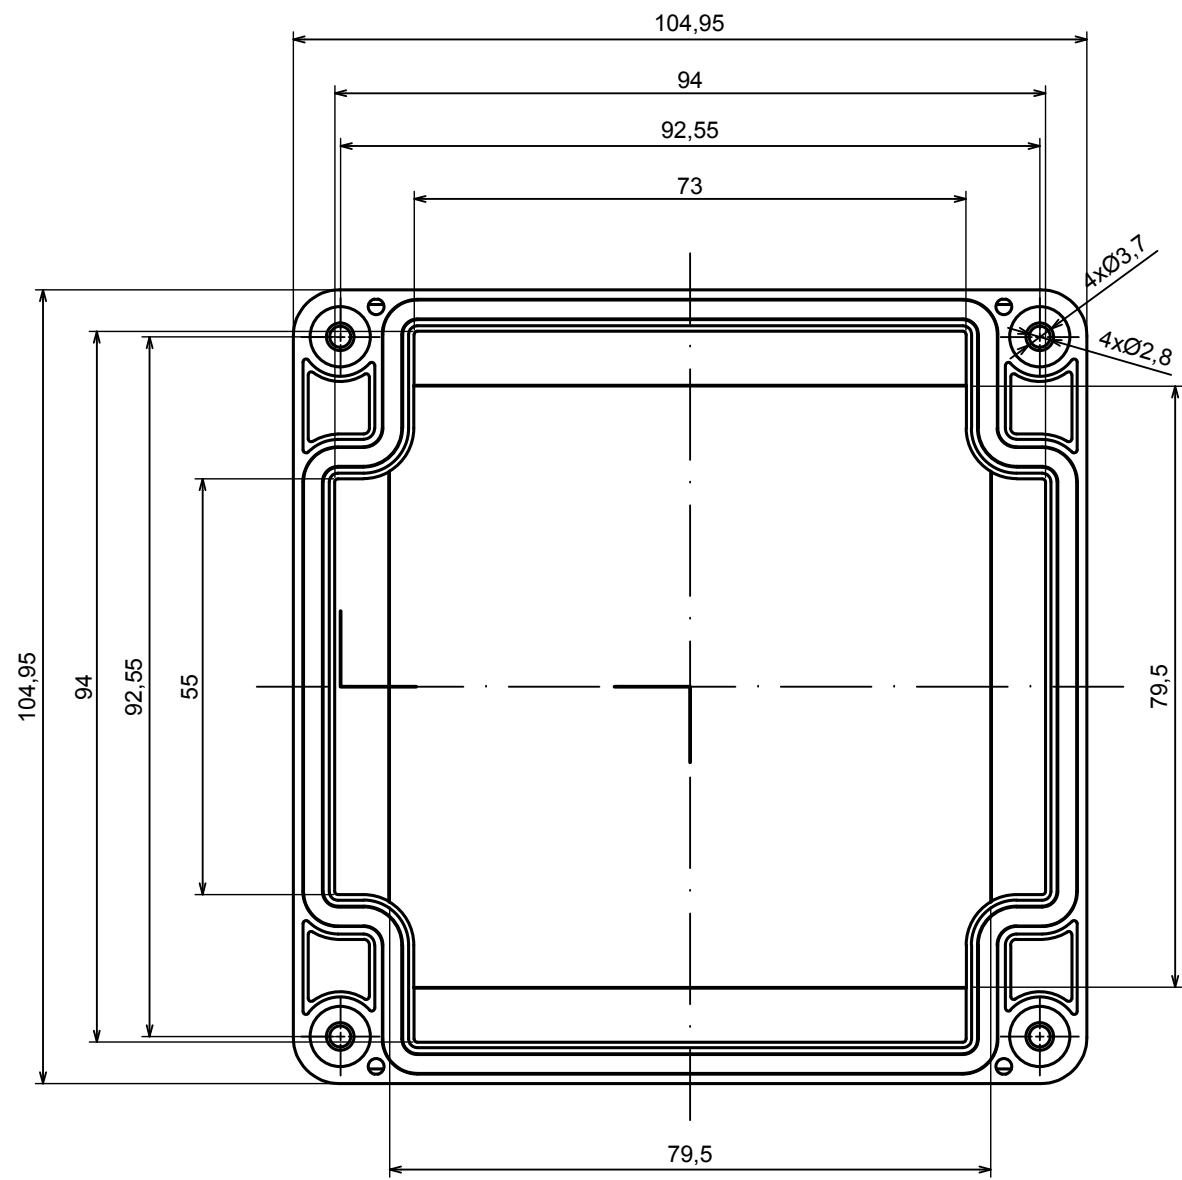

Scale 1:1	Tolerance: +/- 0.5
-----------	--------------------

All rights reserved, Copyright KradeX 2022	
Product model	Enclosure ZP105.105.90 TM - Base ZP105.105.60 TM
Format: A3	Material: PC, ABS
Scale 1:1	Tolerance: +/- 0.5

A |

A-A

A |

All rights reserved, Copyright Kradox 2022		
Product model	Enclosure ZP105.105.90 TM - Cover ZP105.105.30	
Format: A3	Material: PC, ABS	
Scale 1:1	Tolerance: +/- 0.6	