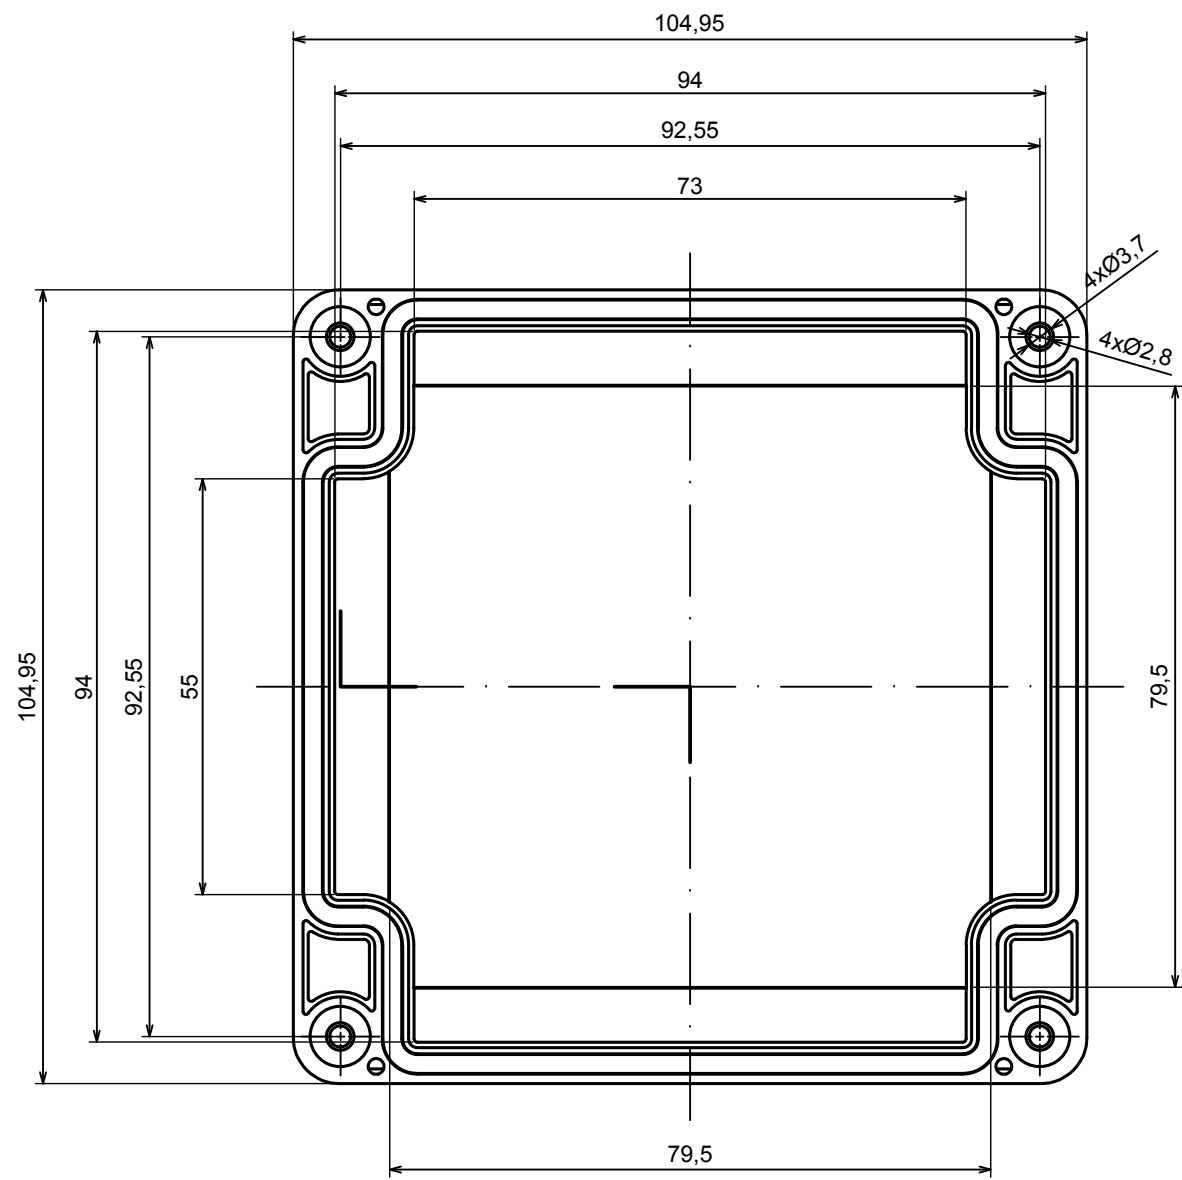

All rights reserved, Copyright Kradox 2022		
Product model	Enclosure ZP105.105.90 TM - Assembly	
Format: A3	Material: PC, ABS	
Scale 1:1	Tolerance: +/- 0.5	

All rights reserved, Copyright KradeX 2022	
Product model	Enclosure ZP105.105.90 TM - Base ZP105.105.60 TM
Format: A3	Material: PC, ABS
Scale 1:1	Tolerance: +/- 0.5

A |

A-A

A |

All rights reserved, Copyright Kradox 2022		
Product model	Enclosure ZP105.105.90 TM - Cover ZP105.105.30	
Format: A3	Material: PC, ABS	
Scale 1:1	Tolerance: +/- 0.6	

X-ON Electronics

Largest Supplier of Electrical and Electronic Components