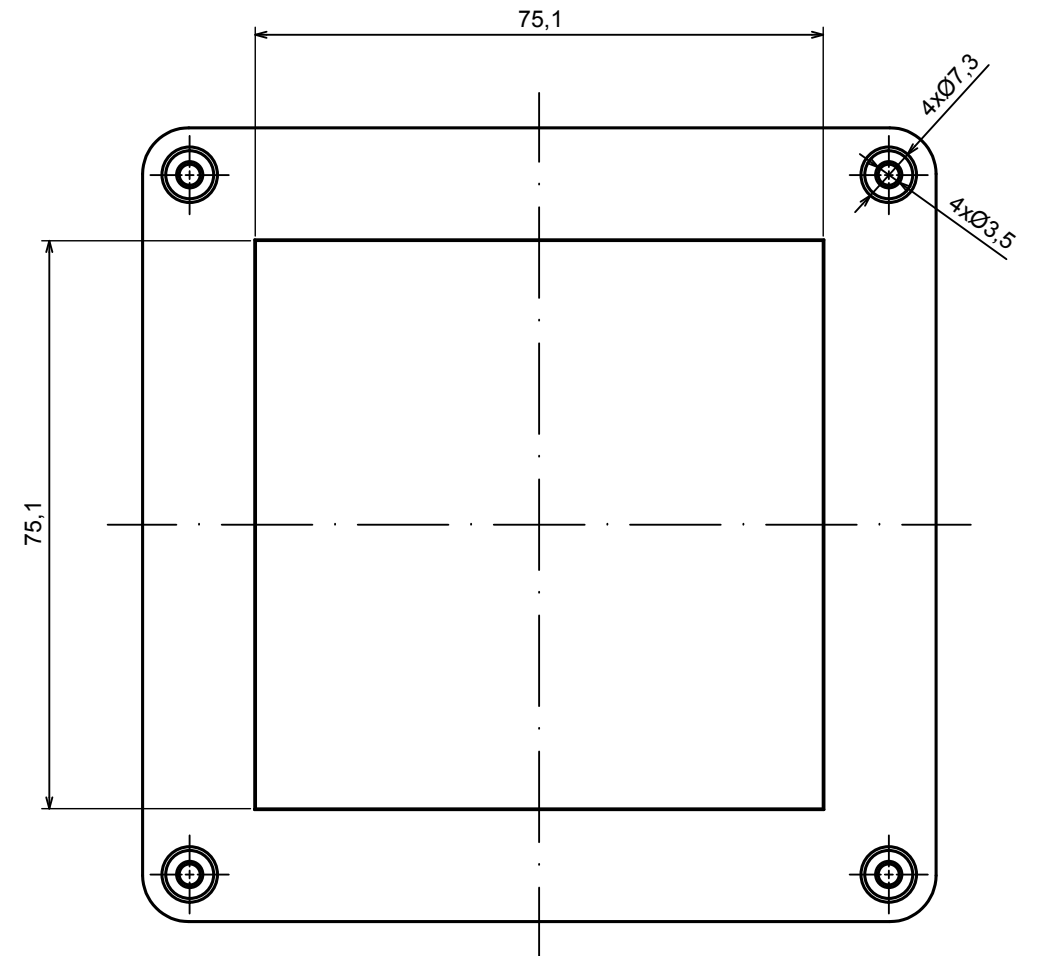

All rights reserved, Copyright Kradox 2022		
Product model	Enclosure ZP105.105.90 TM - Assembly	
Format: A3	Material: PC, ABS	
Scale 1:1	Tolerance: +/- 0.5	

All rights reserved, Copyright KradeX 2022	
Product model	Enclosure ZP105.105.90 TM - Base ZP105.105.60 TM
Format: A3	Material: PC, ABS
Scale 1:1	Tolerance: +/- 0.5

A |

A-A

A |

All rights reserved, Copyright Kradox 2022		
Product model	Enclosure ZP105.105.90 TM - Cover ZP105.105.30	
Format: A3	Material: PC, ABS	
Scale 1:1	Tolerance: +/- 0.6	

X-ON Electronics

Largest Supplier of Electrical and Electronic Components