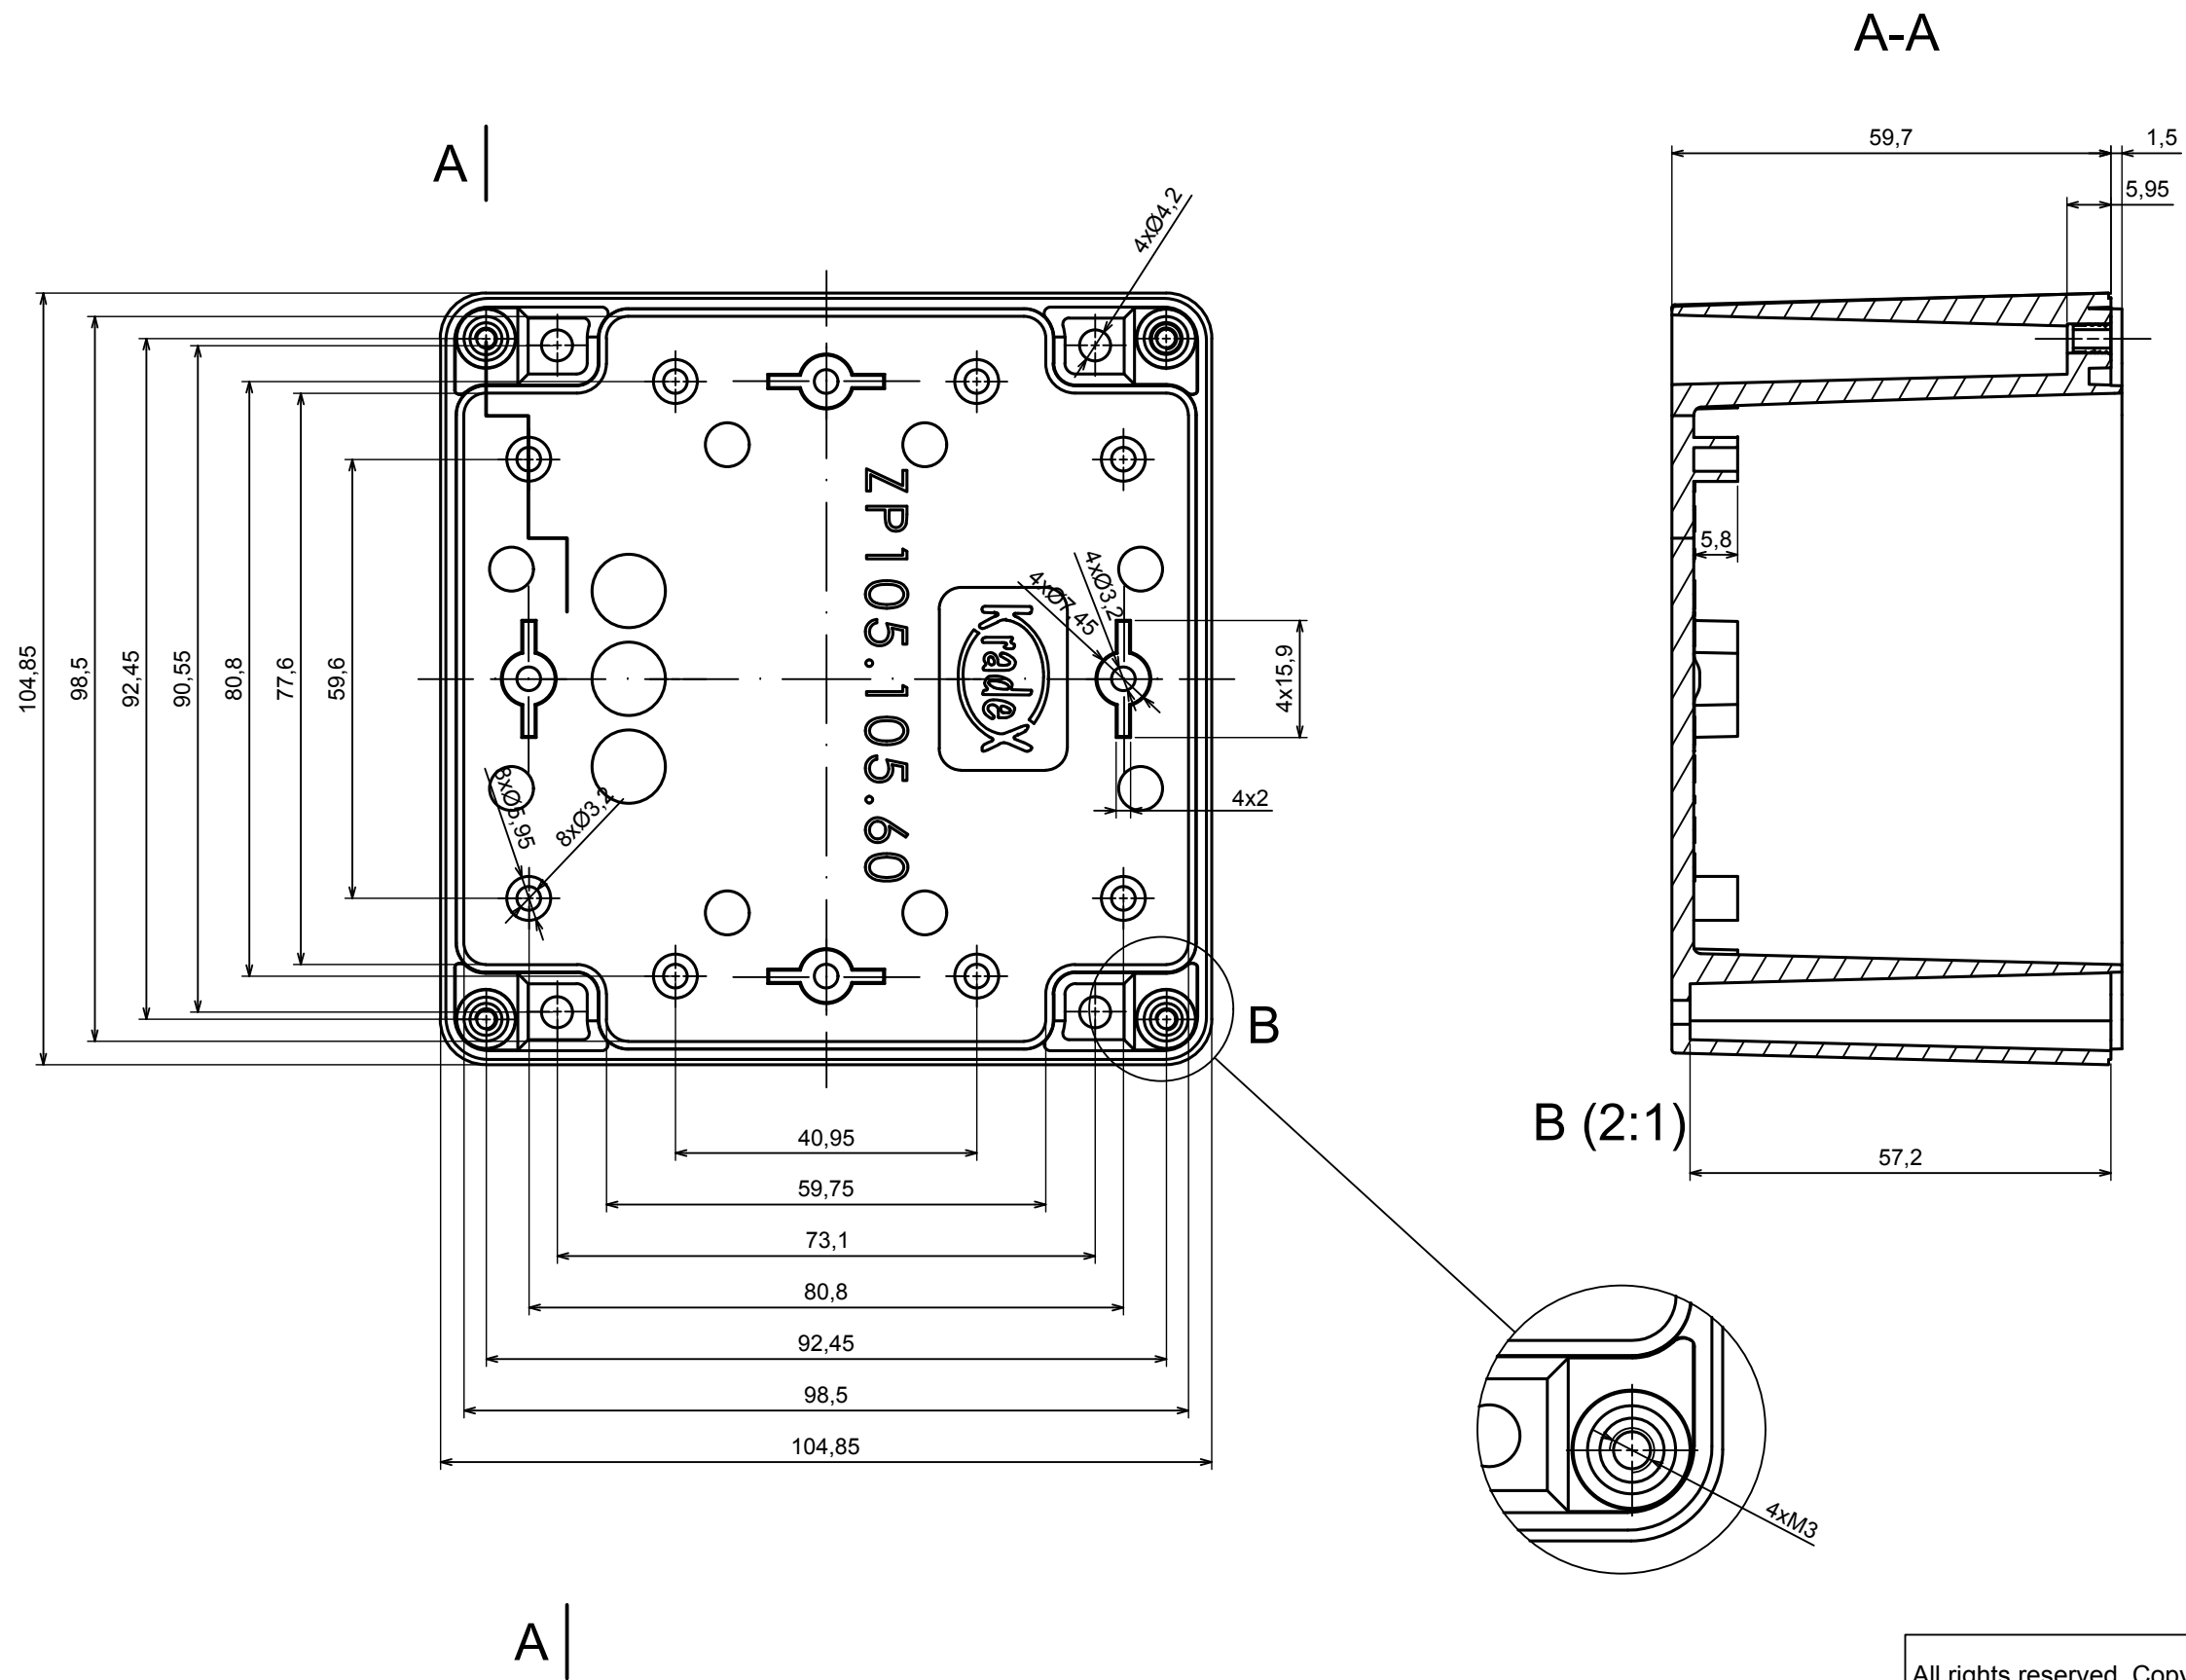

All rights reserved, Copyright Kradox 2022		
Product model	Enclosure ZP105.105.90 TM - Assembly	
Format: A3	Material: PC, ABS	
Scale 1:1	Tolerance: +/- 0.5	

All rights reserved, Copyright KradeX 2022	
Product model	Enclosure ZP105.105.90 TM - Base ZP105.105.60 TM
Format: A3	Material: PC, ABS
Scale 1:1	Tolerance: +/- 0.5

A |

A-A

A |

All rights reserved, Copyright Kradox 2022		
Product model	Enclosure ZP105.105.90 TM - Cover ZP105.105.30	
Format: A3	Material: PC, ABS	
Scale 1:1	Tolerance: +/- 0.6	

X-ON Electronics

Largest Supplier of Electrical and Electronic Components