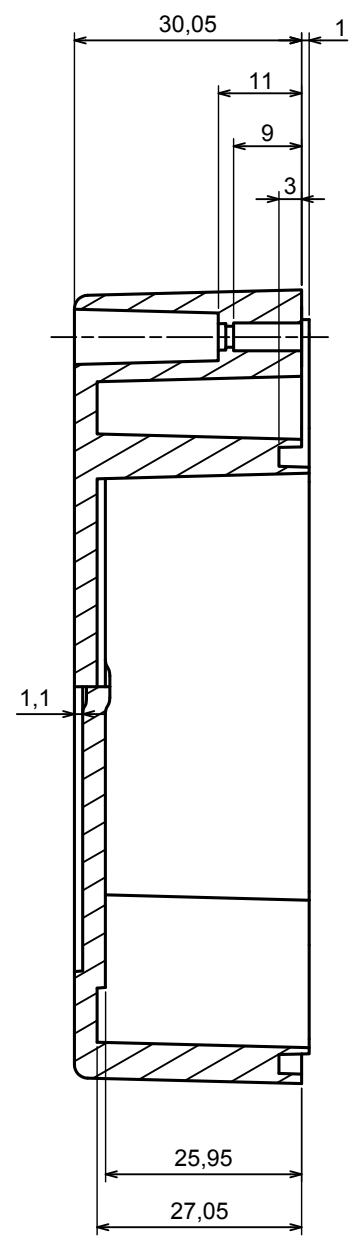

All rights reserved, Copyright Kradox 2022		
Product model	Enclosure ZP105.105.90 TM - Assembly	
Format: A3	Material: PC, ABS	
Scale 1:1	Tolerance: +/- 0.5	

All rights reserved, Copyright KradeX 2022	
Product model	Enclosure ZP105.105.90 TM - Base ZP105.105.60 TM
Format: A3	Material: PC, ABS
Scale 1:1	Tolerance: +/- 0.5

A |

A-A

A |

All rights reserved, Copyright Kradox 2022		
Product model	Enclosure ZP105.105.90 TM - Cover ZP105.105.30	
Format: A3	Material: PC, ABS	
Scale 1:1	Tolerance: +/- 0.6	

X-ON Electronics

Largest Supplier of Electrical and Electronic Components