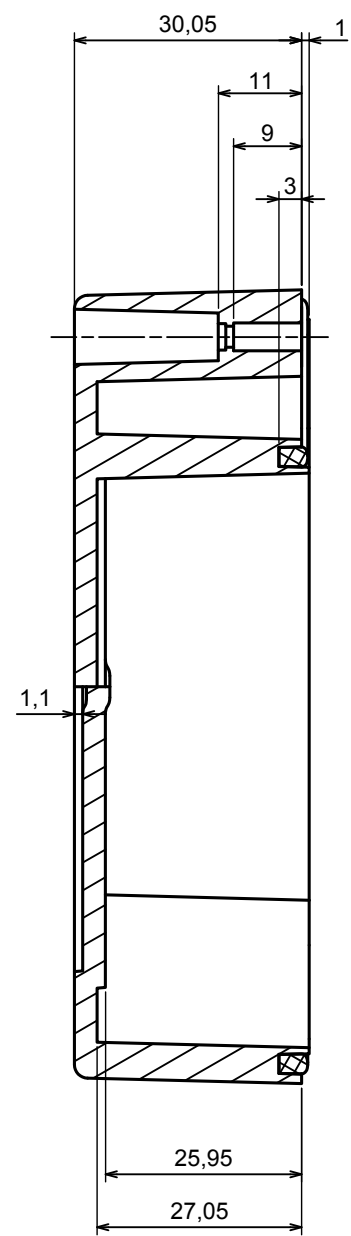

All rights reserved, Copyright Kradox 2022		
Product model	Enclosure ZP105.105.90S TM - Assembly	
Format: A3	Material: PC, ABS	
Scale 1:1	Tolerance: +/- 0.5	

All rights reserved, Copyright KradeX 2022	
Product model	Enclosure ZP105.105.90S TM - Base ZP105.105.60 TM
Format: A3	Material: PC, ABS
Scale 1:1	Tolerance: +/- 0.5

A |

A-A

A |

All rights reserved, Copyright Kradox 2022

Product model Enclosure ZP105.105.90 TM - Cover ZP105.105.30

Format: A3 Material: PC, ABS

Scale 1:1 Tolerance: +/- 0.6

X-ON Electronics