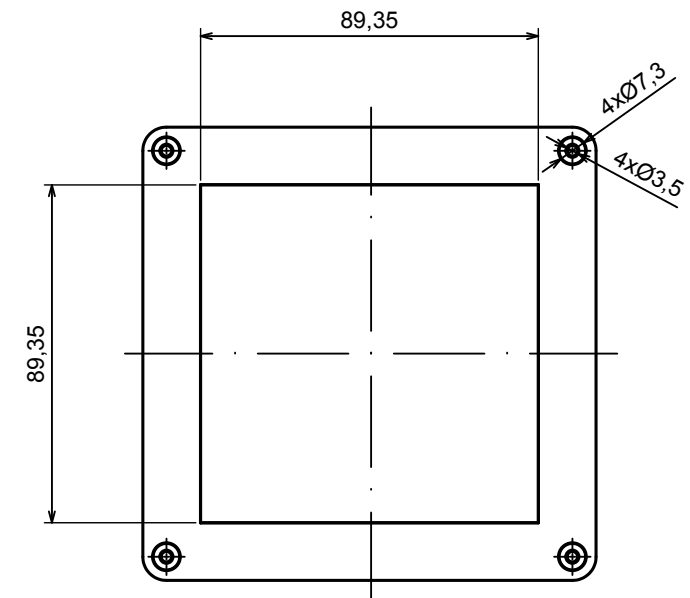

All rights reserved, Copyright Kradox 2022

Product model Enclosure ZP120.120.45U TM - Assembly

Format: A3 Material: PC, ABS

Scale 1:1 Tolerance: +/- 0.5

All rights reserved, Copyright Kradox 2022		
Product model	Enclosure Z120.120.45U TM - Base ZP120.120.30U TM	
Format: A3	Material: PC, ABS	
Scale 1:2	Tolerance: +/- 0.5	

All rights reserved, Copyright Kradox 2022		
Product model	Enclosure ZP120.120.45U TM - Cover ZP120.120.15	
Format: A3	Material: PC, ABS	
Scale 1:2	Tolerance: +/- 0.5	

X-ON Electronics

Largest Supplier of Electrical and Electronic Components