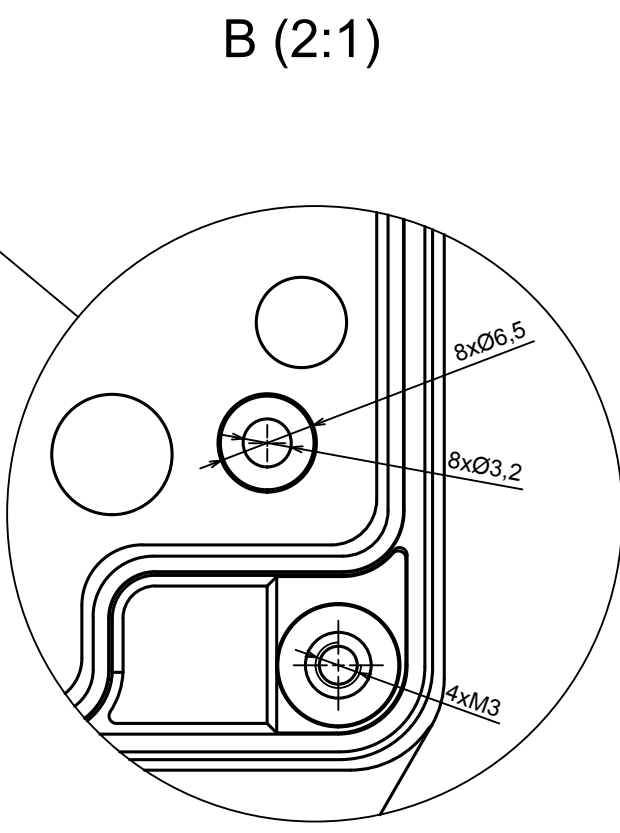

All rights reserved, Copyright Kradox 2022

Product model Enclosure ZP120.120.45U TM - Assembly

Format: A3 Material: PC, ABS

Scale 1:1 Tolerance: +/- 0.5

All rights reserved, Copyright Kradox 2022		
Product model	Enclosure Z120.120.45U TM - Base ZP120.120.30U TM	
Format: A3	Material: PC, ABS	
Scale 1:2	Tolerance: +/- 0.5	

All rights reserved, Copyright Kradox 2022		
Product model	Enclosure ZP120.120.45U TM - Cover ZP120.120.15	
Format: A3	Material: PC, ABS	
Scale 1:2	Tolerance: +/- 0.5	

X-ON Electronics

Largest Supplier of Electrical and Electronic Components