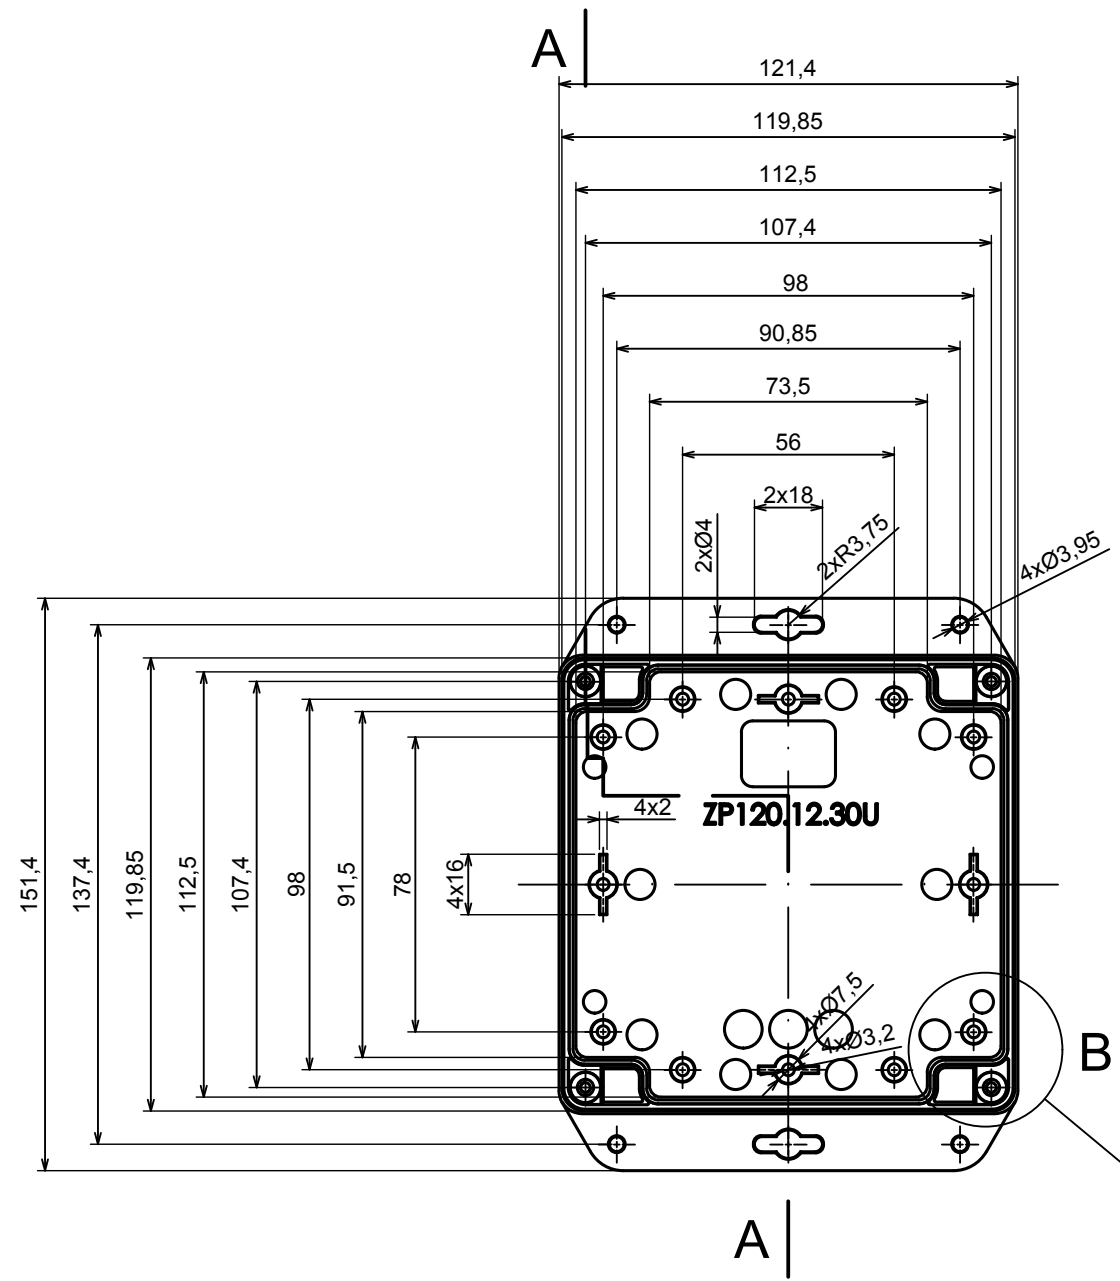

All rights reserved, Copyright Kradox 2022

Product model Enclosure ZP120.120.45U TM - Assembly

Format: A3 Material: PC, ABS

Scale 1:1 Tolerance: +/- 0.5

All rights reserved, Copyright Kradox 2022		
Product model	Enclosure Z120.120.45U TM - Base ZP120.120.30U TM	
Format: A3	Material: PC, ABS	
Scale 1:2	Tolerance: +/- 0.5	

All rights reserved, Copyright Kradox 2022		
Product model	Enclosure ZP120.120.45U TM - Cover ZP120.120.15	
Format: A3	Material: PC, ABS	
Scale 1:2	Tolerance: +/- 0.5	

X-ON Electronics

Largest Supplier of Electrical and Electronic Components