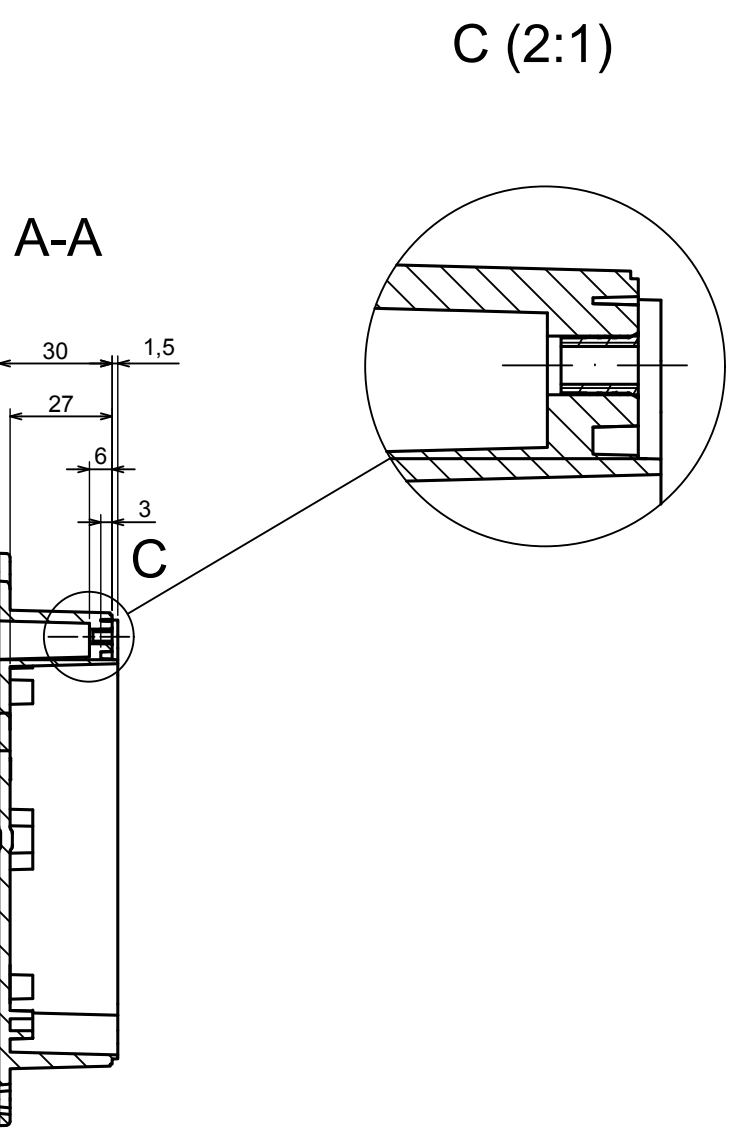

All rights reserved, Copyright Kradox 2022

Product model Enclosure ZP120.120.45U TM - Assembly

Format: A3 Material: PC, ABS

Scale 1:1 Tolerance: +/- 0.5

All rights reserved, Copyright Kradox 2022		
Product model	Enclosure Z120.120.45U TM - Base ZP120.120.30U TM	
Format: A3	Material: PC, ABS	
Scale 1:2	Tolerance: +/- 0.5	

All rights reserved, Copyright Kradox 2022		
Product model	Enclosure ZP120.120.45U TM - Cover ZP120.120.15	
Format: A3	Material: PC, ABS	
Scale 1:2	Tolerance: +/- 0.5	

X-ON Electronics

Largest Supplier of Electrical and Electronic Components