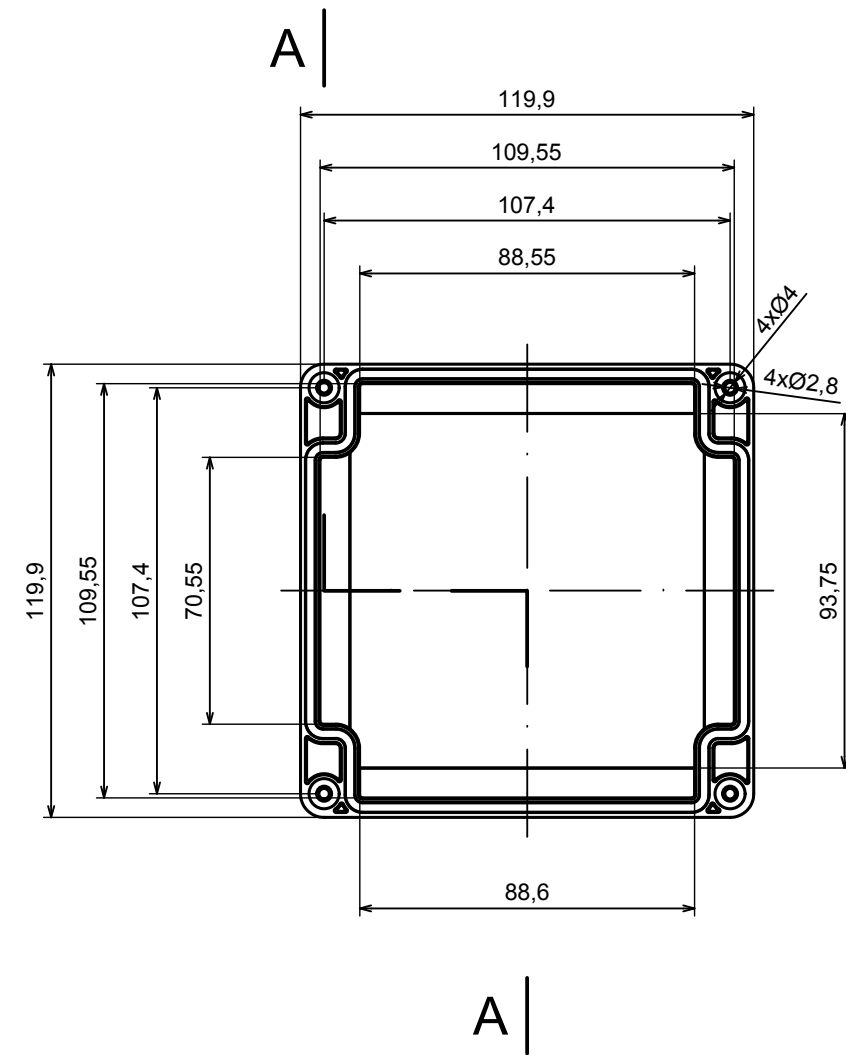

All rights reserved, Copyright Kradox 2022

Product model Enclosure ZP120.120.45U TM - Assembly

Format: A3 Material: PC, ABS

Scale 1:1 Tolerance: +/- 0.5

All rights reserved, Copyright Kradox 2022		
Product model	Enclosure Z120.120.45U TM - Base ZP120.120.30U TM	
Format: A3	Material: PC, ABS	
Scale 1:2	Tolerance: +/- 0.5	

All rights reserved, Copyright Kradox 2022		
Product model	Enclosure ZP120.120.45U TM - Cover ZP120.120.15	
Format: A3	Material: PC, ABS	
Scale 1:2	Tolerance: +/- 0.5	

X-ON Electronics

Largest Supplier of Electrical and Electronic Components