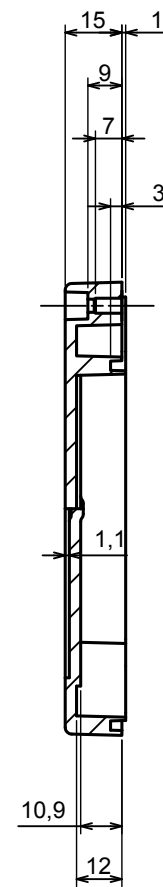

All rights reserved, Copyright Kradox 2022

Product model Enclosure ZP120.120.45U TM - Assembly

Format: A3 Material: PC, ABS

Scale 1:1 Tolerance: +/- 0.5

B (2:1)

C (2:1)

All rights reserved, Copyright Kradox 2022

Product model Enclosure Z120.120.45U TM - Base ZP120.120.30U TM

Format: A3 Material: PC, ABS

Scale 1:2 Tolerance: +/- 0.5

A |

A-A

All rights reserved, Copyright Kradex 2022

Product model: Enclosure ZP120.120.45U TM - Cover ZP120.120.15

Format: A3 Material: PC, ABS

Scale 1:2 Tolerance: +/- 0.5

X-ON Electronics

Largest Supplier of Electrical and Electronic Components

Click to view similar products for [Enclosures, Boxes & Cases](#) category: