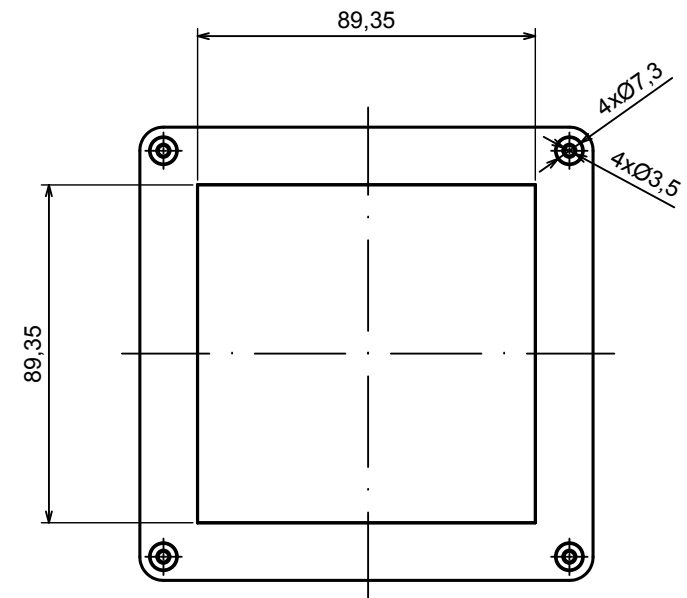

All rights reserved, Copyright Kradox 2022

Product model Enclosure ZP120.120.45U TM - Assembly

Format: A3 Material: PC, ABS

Scale 1:1 Tolerance: +/- 0.5

B (2:1)

C (2:1)

All rights reserved, Copyright Kradox 2022

Product model Enclosure Z120.120.45U TM - Base ZP120.120.30U TM

Format: A3 Material: PC, ABS

Scale 1:2 Tolerance: +/- 0.5

A |

A-A

All rights reserved, Copyright Kradex 2022

Product model: Enclosure ZP120.120.45U TM - Cover ZP120.120.15

Format: A3 Material: PC, ABS

Scale 1:2 Tolerance: +/- 0.5

X-ON Electronics

Largest Supplier of Electrical and Electronic Components

Click to view similar products for [Enclosures, Boxes & Cases](#) category: