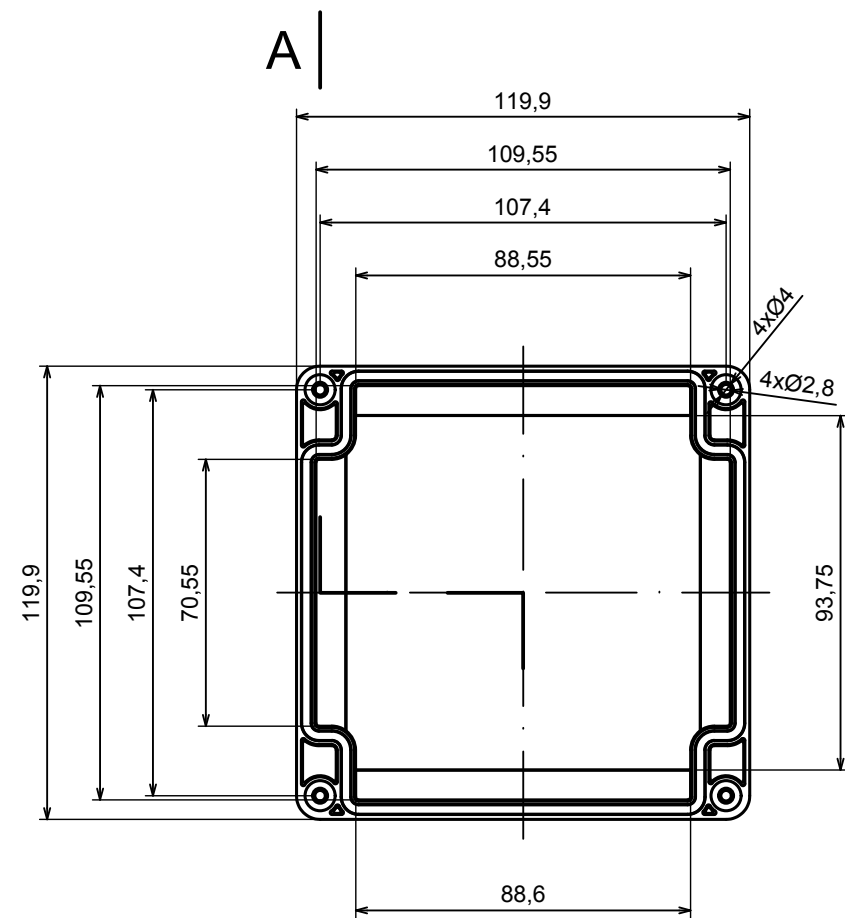

All rights reserved, Copyright Kradox 2022

Product model Enclosure ZP120.120.45U TM - Assembly

Format: A3 Material: PC, ABS

Scale 1:1 Tolerance: +/- 0.5

B (2:1)

C (2:1)

All rights reserved, Copyright Kradox 2022

Product model Enclosure Z120.120.45U TM - Base ZP120.120.30U TM

Format: A3 Material: PC, ABS

Scale 1:2 Tolerance: +/- 0.5

A |

A-A

All rights reserved, Copyright Kradex 2022

Product model: Enclosure ZP120.120.45U TM - Cover ZP120.120.15

Format: A3 Material: PC, ABS

Scale 1:2 Tolerance: +/- 0.5

X-ON Electronics

Largest Supplier of Electrical and Electronic Components

Click to view similar products for [Enclosures, Boxes & Cases](#) category: