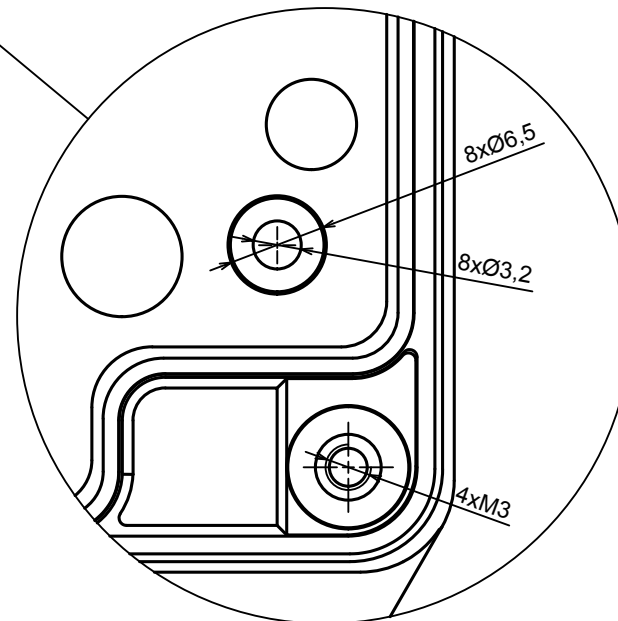

All rights reserved, Copyright Kradox 2022

Product model Enclosure ZP120.120.45U TM - Assembly

Format: A3 Material: PC, ABS

Scale 1:1 Tolerance: +/- 0.5

B (2:1)

C (2:1)

All rights reserved, Copyright Kradox 2022

Product model Enclosure Z120.120.45U TM - Base ZP120.120.30U TM

Format: A3 Material: PC, ABS

Scale 1:2 Tolerance: +/- 0.5

A |

A-A

All rights reserved, Copyright Kradex 2022

Product model: Enclosure ZP120.120.45U TM - Cover ZP120.120.15

Format: A3 Material: PC, ABS

Scale 1:2 Tolerance: +/- 0.5

X-ON Electronics

Largest Supplier of Electrical and Electronic Components

Click to view similar products for [Enclosures, Boxes & Cases](#) category: