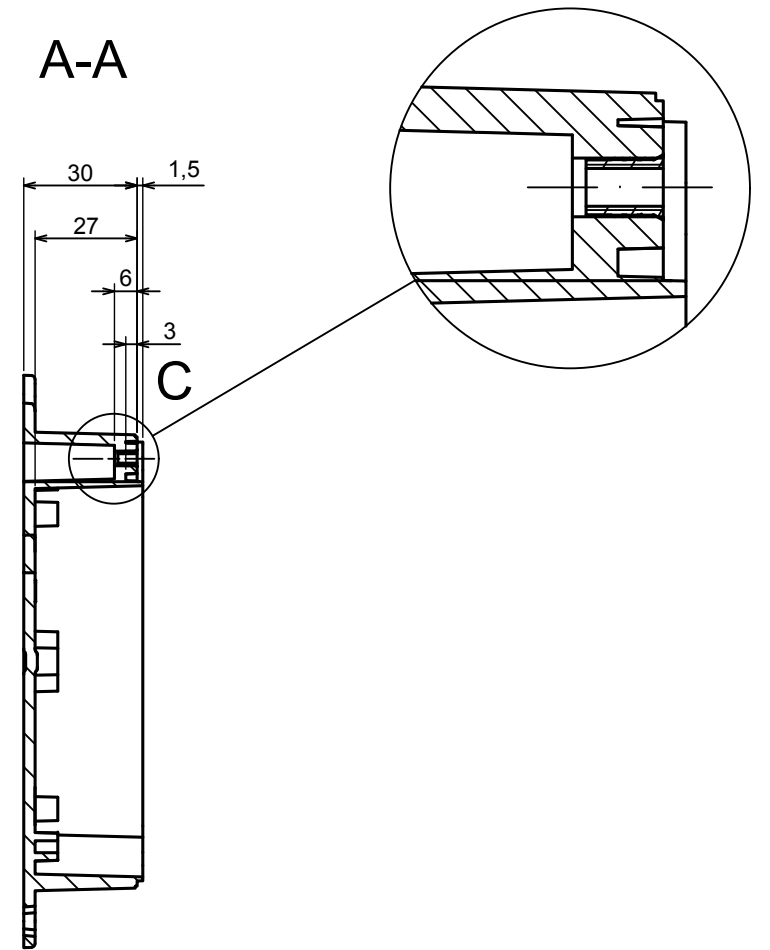

All rights reserved, Copyright Kradox 2022

Product model Enclosure ZP120.120.45U TM - Assembly

Format: A3 Material: PC, ABS

Scale 1:1 Tolerance: +/- 0.5

B (2:1)

C (2:1)

All rights reserved, Copyright Kradox 2022

Product model Enclosure Z120.120.45U TM - Base ZP120.120.30U TM

Format: A3 Material: PC, ABS

Scale 1:2 Tolerance: +/- 0.5

A |

A-A

All rights reserved, Copyright Kradex 2022

Product model: Enclosure ZP120.120.45U TM - Cover ZP120.120.15

Format: A3 Material: PC, ABS

Scale 1:2 Tolerance: +/- 0.5

X-ON Electronics

Largest Supplier of Electrical and Electronic Components

Click to view similar products for [Enclosures, Boxes & Cases](#) category: