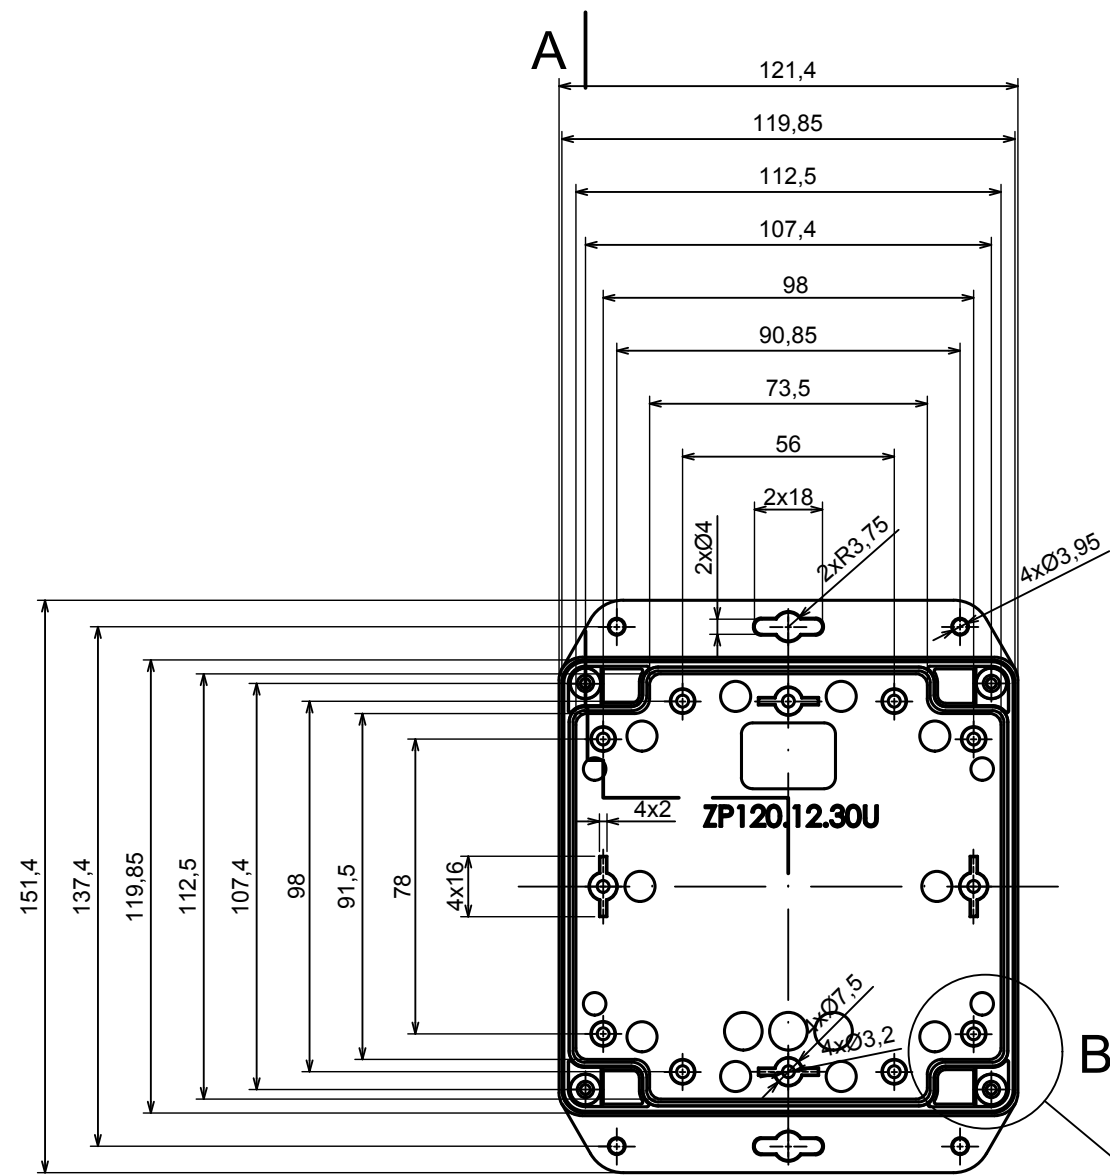

All rights reserved, Copyright Kradox 2022

Product model Enclosure ZP120.120.45U TM - Assembly

Format: A3 Material: PC, ABS

Scale 1:1 Tolerance: +/- 0.5

B (2:1)

C (2:1)

All rights reserved, Copyright Kradox 2022

Product model Enclosure Z120.120.45U TM - Base ZP120.120.30U TM

Format: A3 Material: PC, ABS

Scale 1:2 Tolerance: +/- 0.5

A |

A-A

All rights reserved, Copyright Kradex 2022

Product model: Enclosure ZP120.120.45U TM - Cover ZP120.120.15

Format: A3 Material: PC, ABS

Scale 1:2 Tolerance: +/- 0.5

X-ON Electronics

Largest Supplier of Electrical and Electronic Components

Click to view similar products for [Enclosures, Boxes & Cases](#) category: