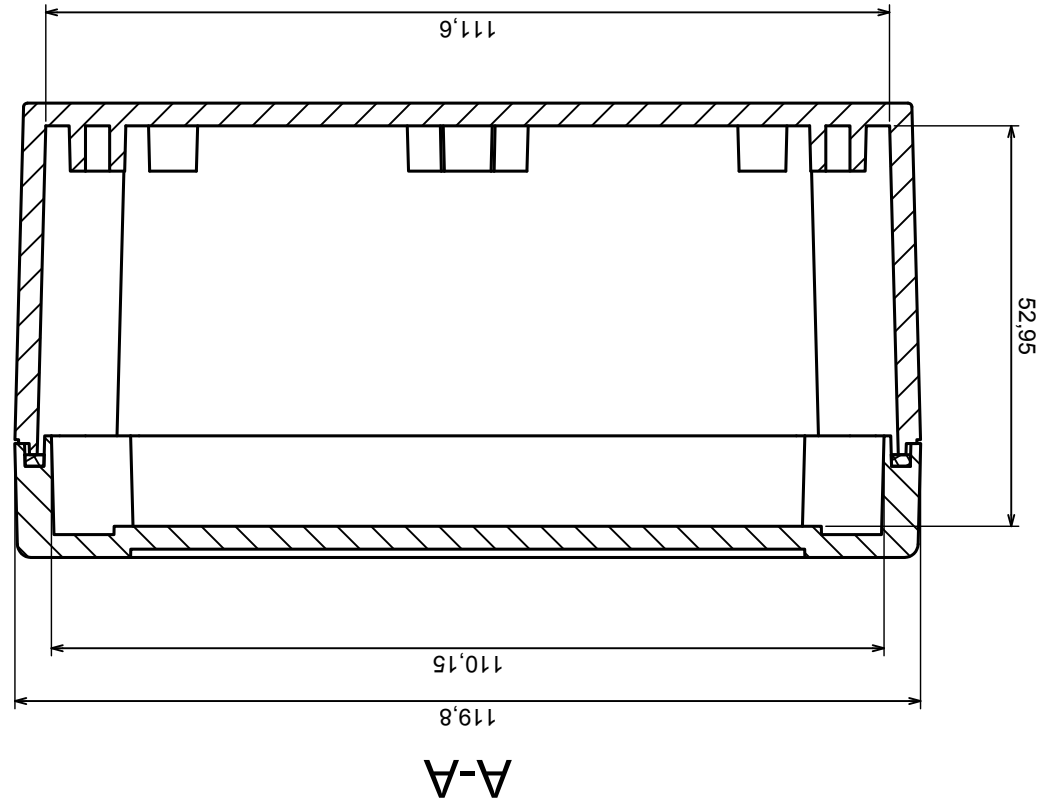

Tolerance: +/- 0.6

Material: PC, ABS

Scale 1:1

Format: A3

Product model
Enclosure ZP120.120.60SJ_TM2 - Assembly

All rights reserved, Copyright Kradex 2018

	Tolerance: +/- 0.6	Scale 1:2
	Material: PC, ABS	Format: A3
Product model Enclosure ZP120.120.60SJ_TM2 - Base ZP120.120.45J_TM2		All rights reserved, Copyright Kradex 2018

B (2:1)

D (2:1)

A-A

C (2:1)

	Tolerance: +/- 0,6	Scale 1:2
	Material: PC, ABS	Format: A3
Product model		Enclosure ZP120.120.60SJ_TM2 - Cover ZP120.120.15SJ
All rights reserved, Copyright Kradex 2018		

B (2:1)