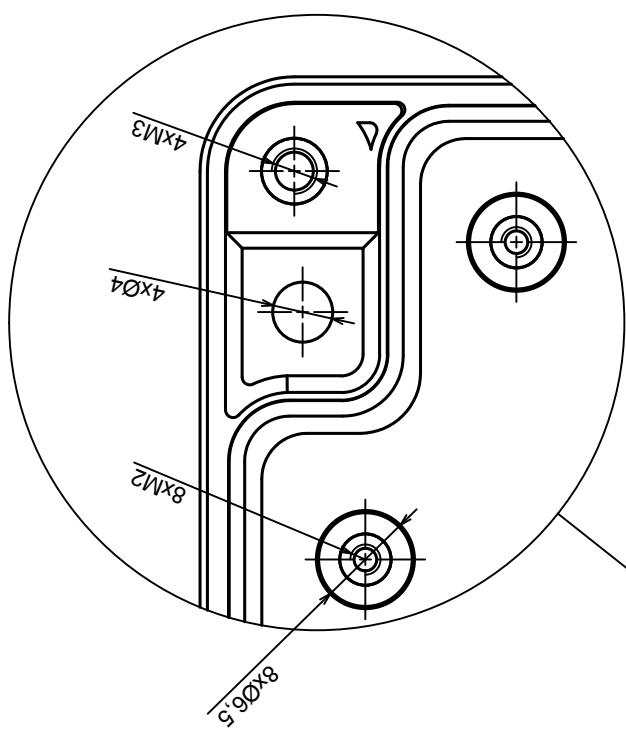

Tolerance: +/- 0.6

Material: PC, ABS

Scale 1:1

Format: A3

Product model
Enclosure ZP120.120.60SJ_TM2 - Assembly

All rights reserved, Copyright Kradex 2018

	Tolerance: +/- 0.6	Scale 1:2
	Material: PC, ABS	Format: A3
Product model Enclosure ZP120.120.60SJ_TM2 - Base ZP120.120.45J_TM2		All rights reserved, Copyright Kradex 2018

B (2:1)

D (2:1)

A-A

C (2:1)

	Tolerance: +/- 0,6	Scale 1:2
	Material: PC, ABS	Format: A3
Product model		Enclosure ZP120.120.60SJ_TM2 - Cover ZP120.120.15SJ
All rights reserved, Copyright Kradex 2018		

B (2:1)