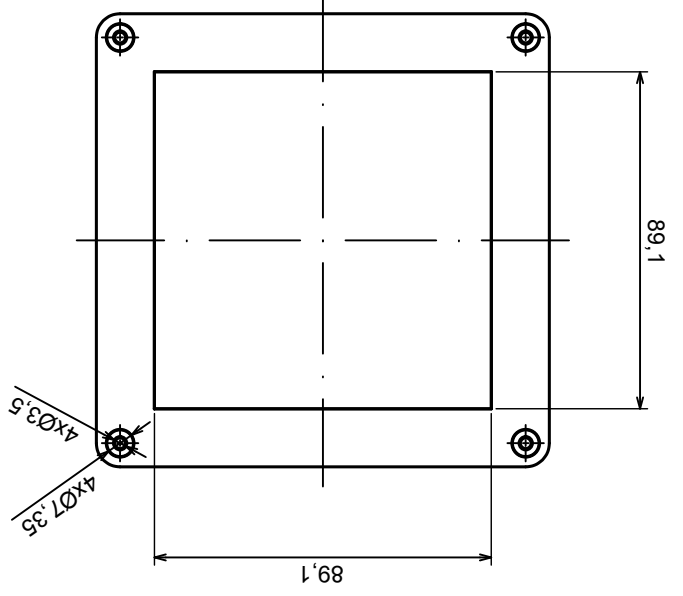

B (2:1)

D (2:1)

A-A

C (2:1)

	Tolerance: +/- 0,6	Scale 1:2
	Material: PC, ABS	Format: A3
Product model		Enclosure ZP120.120.60SJ_TM2 - Cover ZP120.120.15SJ
All rights reserved, Copyright Kradex 2018		

B (2:1)