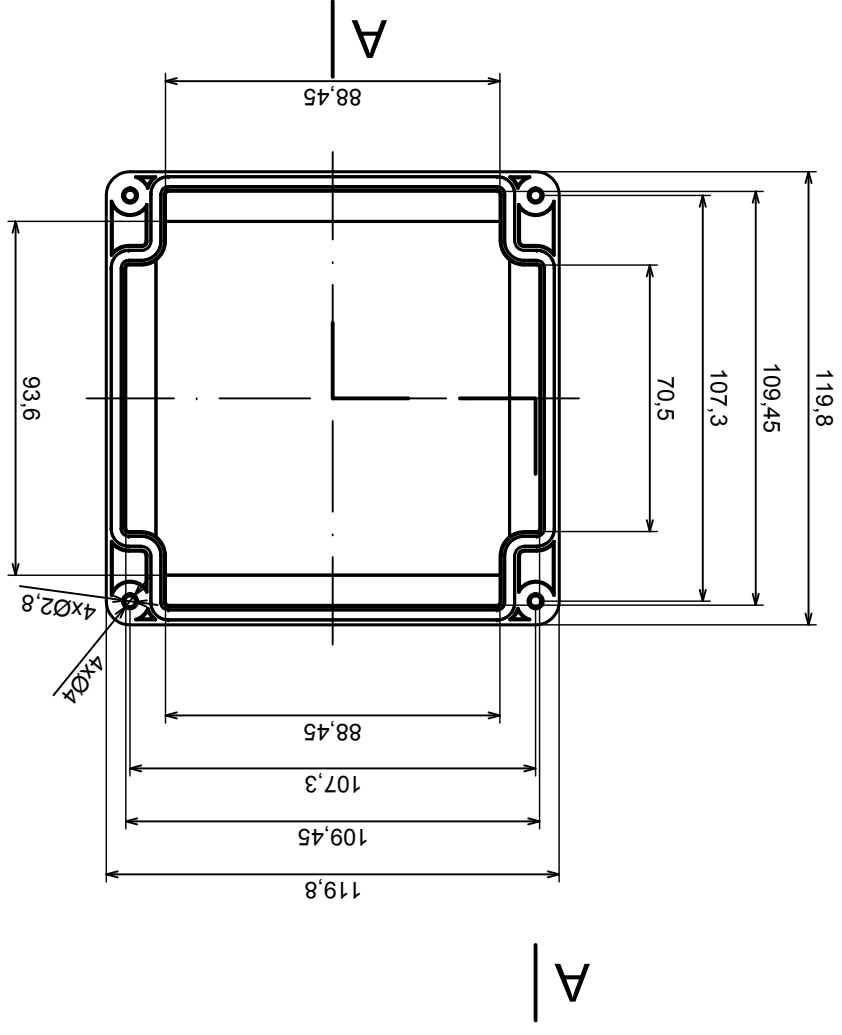

Tolerance: +/- 0.6

Material: PC, ABS

Scale 1:1

Format: A3

Product model
Enclosure ZP120.120.60SJ_TM2 - Assembly

All rights reserved, Copyright Kradex 2018

	Tolerance: +/- 0.6	Scale 1:2
	Material: PC, ABS	Format: A3
Product model Enclosure ZP120.120.60SJ_TM2 - Base ZP120.120.45J_TM2		All rights reserved, Copyright Kradex 2018

B (2:1)

D (2:1)

A-A

C (2:1)

	Tolerance: +/- 0,6	Scale 1:2
	Material: PC, ABS	Format: A3
Product model		Enclosure ZP120.120.60SJ_TM2 - Cover ZP120.120.15SJ
All rights reserved, Copyright Kradex 2018		

B (2:1)