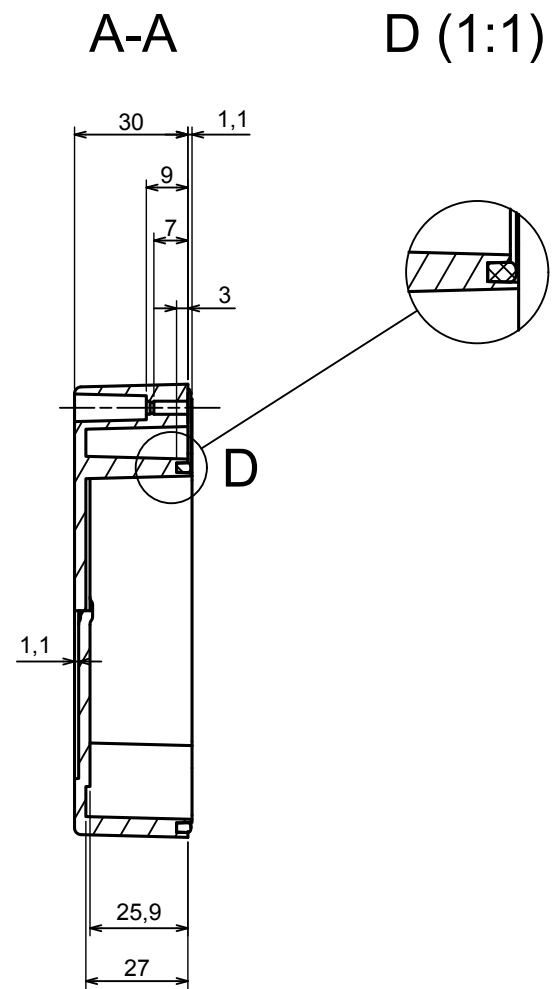

All rights reserved, Copyright Kradox 2022		
Product model	Enclosure ZP120.120.60SU TM - Assembly	
Format: A3	Material: PC, ABS	
Scale 1:1	Tolerance: +/- 0.5	

A

B (2:1)

C (2:1)

A-A

All rights reserved, Copyright Kradox 2022

Product model Enclosure Z120.120.60SU TM - Base ZP120.120.30U TM

Format: A3 Material: PC, ABS

Scale 1:2 Tolerance: +/- 0.5

A |

All rights reserved, Copyright Kradox 2022

Product model: Enclosure ZP120.120.60SU TM - Cover ZP120.120.30S

Format: A3 Material: PC, ABS

Scale 1:2 Tolerance: +/- 0.5

X-ON Electronics

Largest Supplier of Electrical and Electronic Components

Click to view similar products for [Enclosures, Boxes & Cases](#) category: