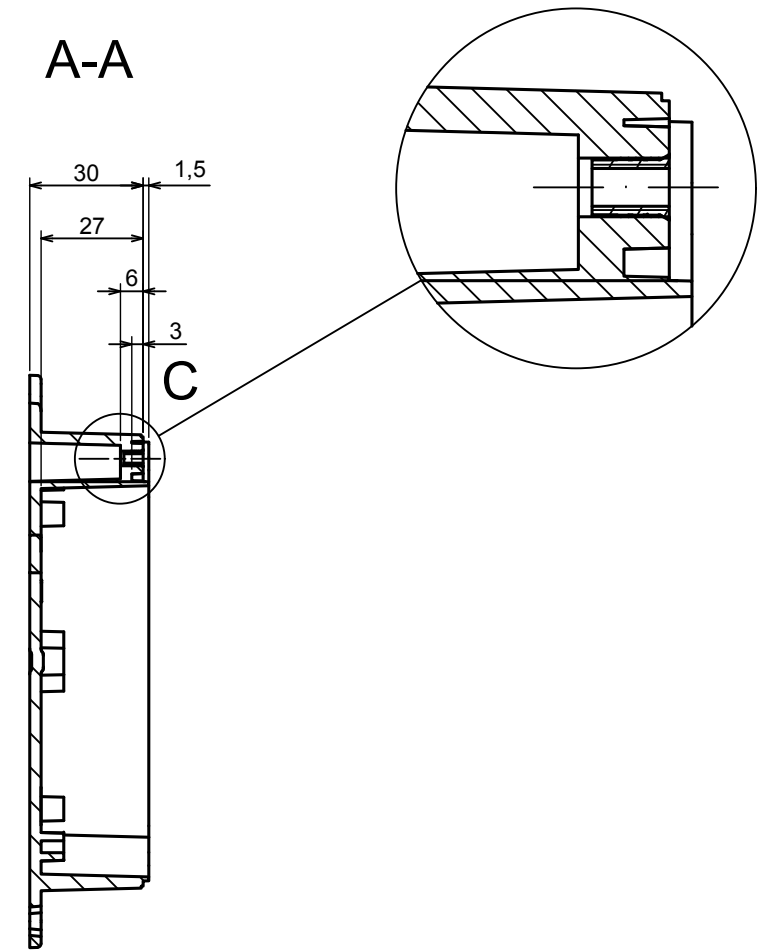

All rights reserved, Copyright Kradox 2022		
Product model	Enclosure ZP120.120.60SU TM - Assembly	
Format: A3	Material: PC, ABS	
Scale 1:1	Tolerance: +/- 0.5	

A

B (2:1)

C (2:1)

A-A

All rights reserved, Copyright Kradox 2022

Product model Enclosure Z120.120.60SU TM - Base ZP120.120.30U TM

Format: A3 Material: PC, ABS

Scale 1:2 Tolerance: +/- 0.5

A |

All rights reserved, Copyright Kradox 2022

Product model: Enclosure ZP120.120.60SU TM - Cover ZP120.120.30S

Format: A3 Material: PC, ABS

Scale 1:2 Tolerance: +/- 0.5

X-ON Electronics

Largest Supplier of Electrical and Electronic Components

Click to view similar products for [Enclosures, Boxes & Cases](#) category: