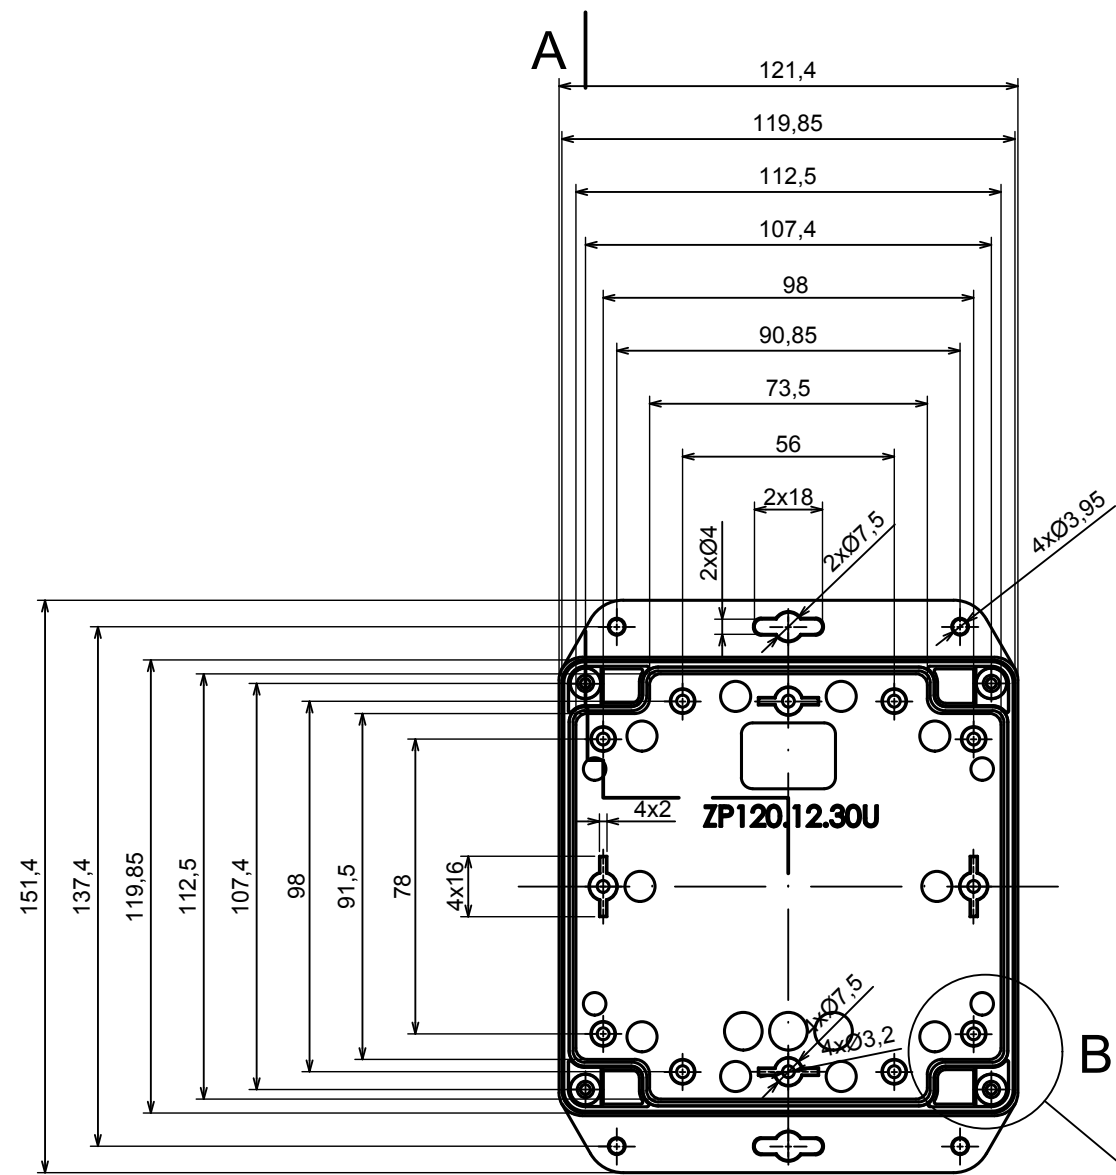

All rights reserved, Copyright Kradox 2022		
Product model	Enclosure ZP120.120.60SU TM - Assembly	
Format: A3	Material: PC, ABS	
Scale 1:1	Tolerance: +/- 0.5	

A

B (2:1)

C (2:1)

A-A

All rights reserved, Copyright Kradox 2022

Product model Enclosure Z120.120.60SU TM - Base ZP120.120.30U TM

Format: A3 Material: PC, ABS

Scale 1:2 Tolerance: +/- 0.5

A |

All rights reserved, Copyright Kradox 2022

Product model: Enclosure ZP120.120.60SU TM - Cover ZP120.120.30S

Format: A3 Material: PC, ABS

Scale 1:2 Tolerance: +/- 0.5

X-ON Electronics

Largest Supplier of Electrical and Electronic Components

Click to view similar products for [Enclosures, Boxes & Cases](#) category: