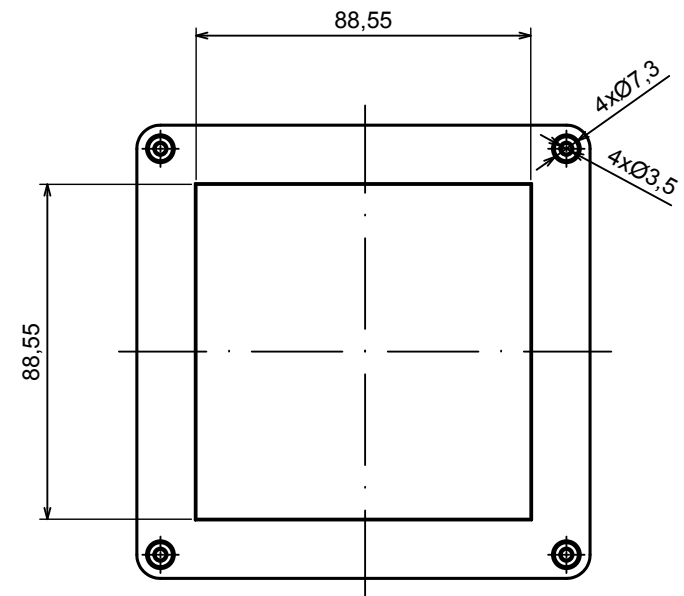

All rights reserved, Copyright Kradox 2022		
Product model	Enclosure ZP120.120.60SU TM - Assembly	
Format: A3	Material: PC, ABS	
Scale 1:1	Tolerance: +/- 0.5	

A

B (2:1)

C (2:1)

A-A

All rights reserved, Copyright Kradox 2022

Product model Enclosure Z120.120.60SU TM - Base ZP120.120.30U TM

Format: A3 Material: PC, ABS

Scale 1:2 Tolerance: +/- 0.5

A |

All rights reserved, Copyright Kradox 2022

Product model: Enclosure ZP120.120.60SU TM - Cover ZP120.120.30S

Format: A3 Material: PC, ABS

Scale 1:2 Tolerance: +/- 0.5

X-ON Electronics

Largest Supplier of Electrical and Electronic Components

Click to view similar products for [Enclosures, Boxes & Cases](#) category: