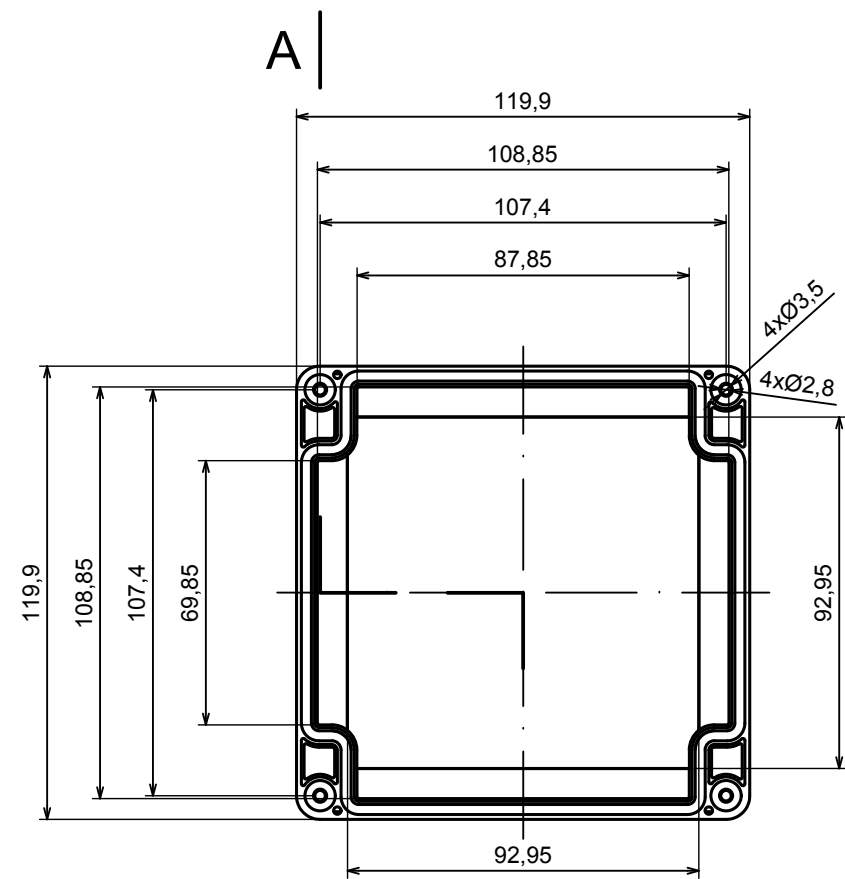

All rights reserved, Copyright Kradox 2022		
Product model	Enclosure ZP120.120.60SU TM - Assembly	
Format: A3	Material: PC, ABS	
Scale 1:1	Tolerance: +/- 0.5	

A

B (2:1)

C (2:1)

A-A

All rights reserved, Copyright Kradox 2022

Product model Enclosure Z120.120.60SU TM - Base ZP120.120.30U TM

Format: A3 Material: PC, ABS

Scale 1:2 Tolerance: +/- 0.5

A |

All rights reserved, Copyright Kradox 2022

Product model: Enclosure ZP120.120.60SU TM - Cover ZP120.120.30S

Format: A3 Material: PC, ABS

Scale 1:2 Tolerance: +/- 0.5

X-ON Electronics

Largest Supplier of Electrical and Electronic Components

Click to view similar products for [Enclosures, Boxes & Cases](#) category: