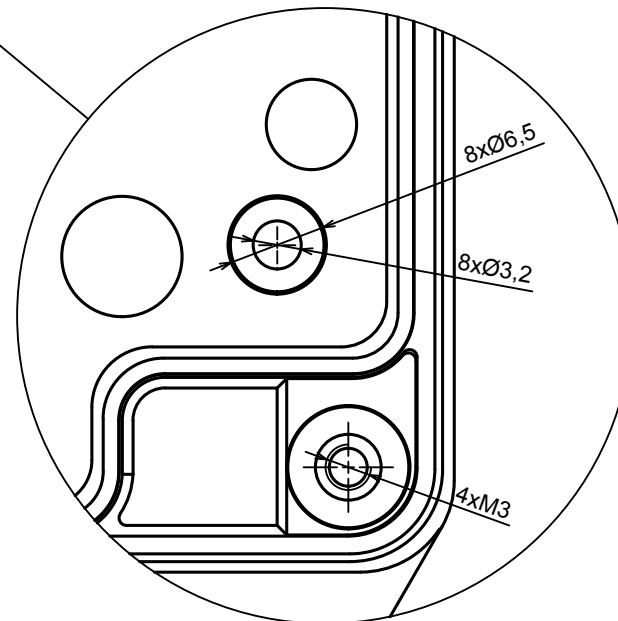

All rights reserved, Copyright Kradox 2022		
Product model	Enclosure ZP120.120.60SU TM - Assembly	
Format: A3	Material: PC, ABS	
Scale 1:1	Tolerance: +/- 0.5	

A

B (2:1)

C (2:1)

A-A

All rights reserved, Copyright Kradox 2022

Product model Enclosure Z120.120.60SU TM - Base ZP120.120.30U TM

Format: A3 Material: PC, ABS

Scale 1:2 Tolerance: +/- 0.5

A |

All rights reserved, Copyright Kradox 2022

Product model: Enclosure ZP120.120.60SU TM - Cover ZP120.120.30S

Format: A3 Material: PC, ABS

Scale 1:2 Tolerance: +/- 0.5

X-ON Electronics

Largest Supplier of Electrical and Electronic Components

Click to view similar products for [Enclosures, Boxes & Cases](#) category: