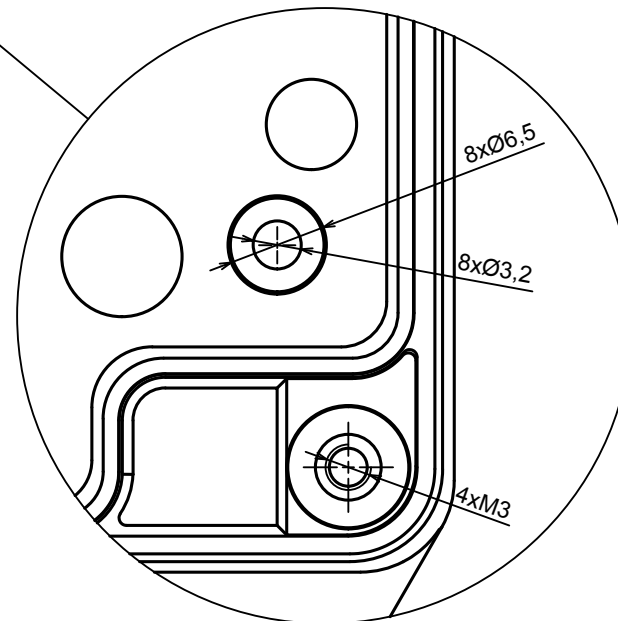

All rights reserved, Copyright Kradox 2022	
Product model	Enclosure ZP120.120.60SU TM - Assembly
Format: A3	Material: PC, ABS
Scale 1:1	Tolerance: +/- 0.5

B (2:1)

C (2:1)

All rights reserved, Copyright Kradex 2022

Product model Enclosure Z120.120.60SU TM - Base ZP120.120.30U TM

Format: A3 Material: PC, ABS

Scale 1:2 Tolerance: +/- 0.5

A |

All rights reserved, Copyright Kradox 2022

Product model Enclosure ZP120.120.60SU TM - Cover ZP120.120.30S

Format: A3 Material: PC, ABS

Scale 1:2 Tolerance: +/- 0.5

X-ON Electronics

Largest Supplier of Electrical and Electronic Components

Click to view similar products for [Enclosures, Boxes & Cases](#) category: