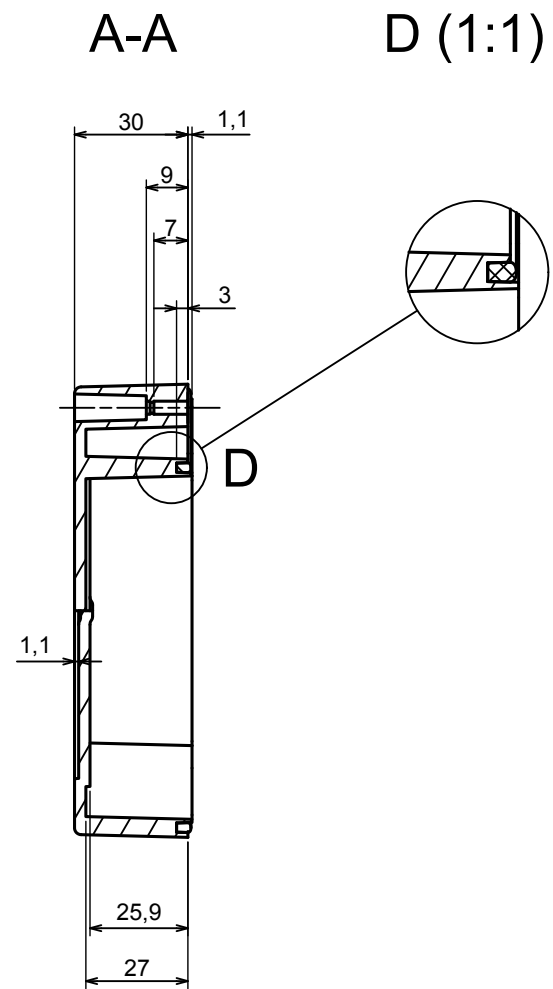

All rights reserved, Copyright Kradox 2022	
Product model	Enclosure ZP120.120.60SU TM - Assembly
Format: A3	Material: PC, ABS
Scale 1:1	Tolerance: +/- 0.5

B (2:1)

C (2:1)

All rights reserved, Copyright Kradex 2022

Product model Enclosure Z120.120.60SU TM - Base ZP120.120.30U TM

Format: A3 Material: PC, ABS

Scale 1:2 Tolerance: +/- 0.5

A |

All rights reserved, Copyright Kradox 2022

Product model Enclosure ZP120.120.60SU TM - Cover ZP120.120.30S

Format: A3 Material: PC, ABS

Scale 1:2 Tolerance: +/- 0.5

X-ON Electronics

Largest Supplier of Electrical and Electronic Components

Click to view similar products for [Enclosures, Boxes & Cases](#) category: