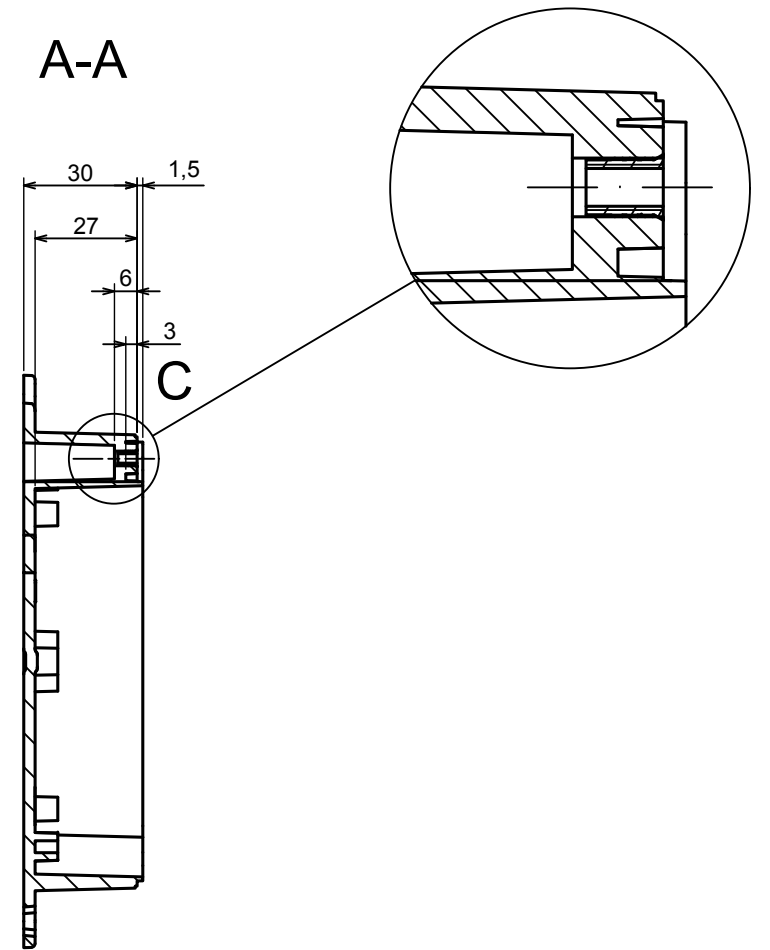

All rights reserved, Copyright Kradox 2022	
Product model	Enclosure ZP120.120.60SU TM - Assembly
Format: A3	Material: PC, ABS
Scale 1:1	Tolerance: +/- 0.5

B (2:1)

C (2:1)

All rights reserved, Copyright Kradex 2022

Product model Enclosure Z120.120.60SU TM - Base ZP120.120.30U TM

Format: A3 Material: PC, ABS

Scale 1:2 Tolerance: +/- 0.5

A |

All rights reserved, Copyright Kradox 2022

Product model Enclosure ZP120.120.60SU TM - Cover ZP120.120.30S

Format: A3 Material: PC, ABS

Scale 1:2 Tolerance: +/- 0.5

X-ON Electronics

Largest Supplier of Electrical and Electronic Components

Click to view similar products for [Enclosures, Boxes & Cases](#) category: