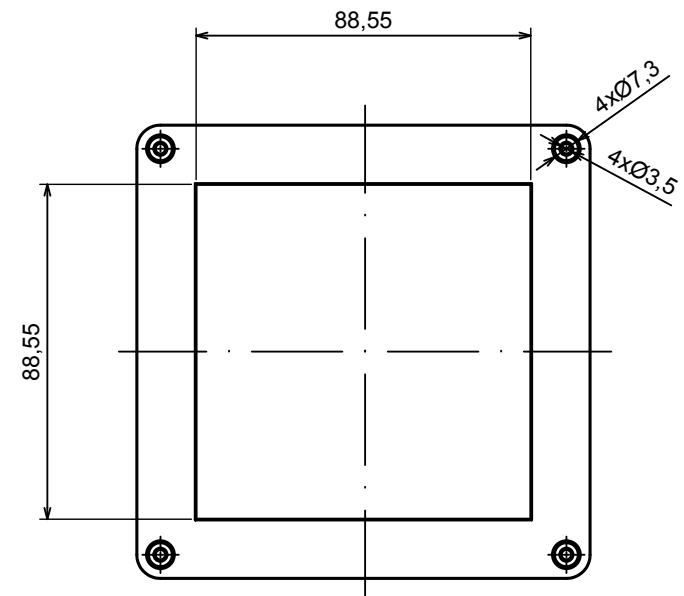

All rights reserved, Copyright Kradox 2022	
Product model	Enclosure ZP120.120.60SU TM - Assembly
Format: A3	Material: PC, ABS
Scale 1:1	Tolerance: +/- 0.5

B (2:1)

C (2:1)

All rights reserved, Copyright Kradex 2022

Product model Enclosure Z120.120.60SU TM - Base ZP120.120.30U TM

Format: A3 Material: PC, ABS

Scale 1:2 Tolerance: +/- 0.5

A |

All rights reserved, Copyright Kradox 2022

Product model Enclosure ZP120.120.60SU TM - Cover ZP120.120.30S

Format: A3 Material: PC, ABS

Scale 1:2 Tolerance: +/- 0.5

X-ON Electronics

Largest Supplier of Electrical and Electronic Components

Click to view similar products for [Enclosures, Boxes & Cases](#) category: