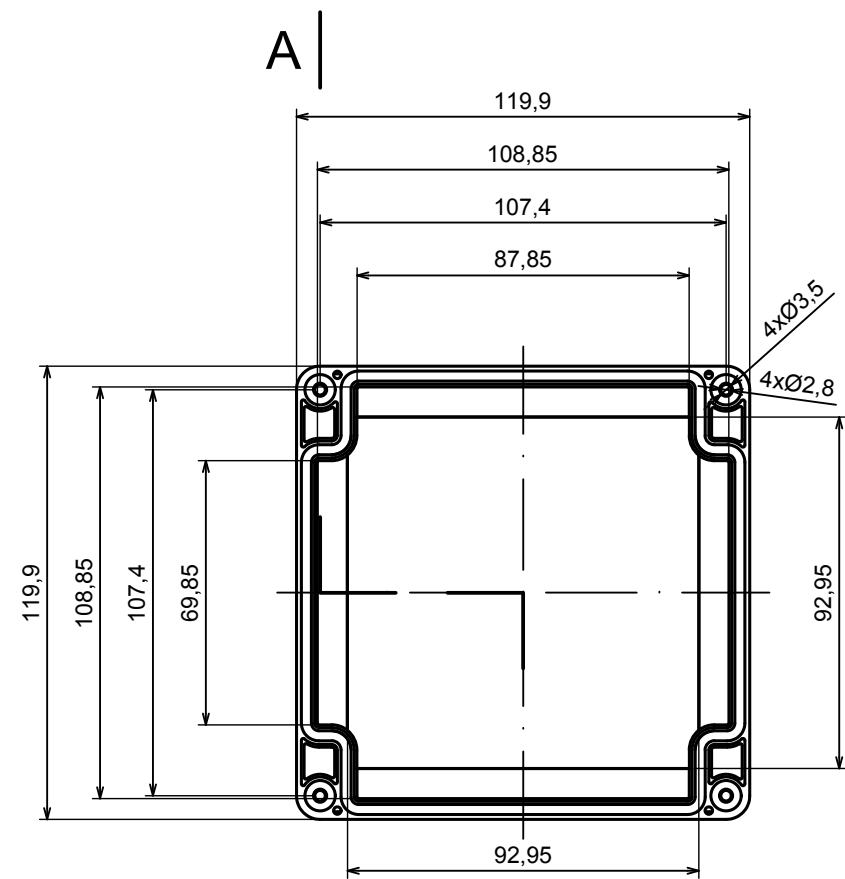

All rights reserved, Copyright Kradox 2022	
Product model	Enclosure ZP120.120.60SU TM - Assembly
Format: A3	Material: PC, ABS
Scale 1:1	Tolerance: +/- 0.5

B (2:1)

C (2:1)

All rights reserved, Copyright Kradex 2022

Product model Enclosure Z120.120.60SU TM - Base ZP120.120.30U TM

Format: A3 Material: PC, ABS

Scale 1:2 Tolerance: +/- 0.5

A |

All rights reserved, Copyright Kradox 2022

Product model Enclosure ZP120.120.60SU TM - Cover ZP120.120.30S

Format: A3 Material: PC, ABS

Scale 1:2 Tolerance: +/- 0.5

X-ON Electronics

Largest Supplier of Electrical and Electronic Components

Click to view similar products for [Enclosures, Boxes & Cases](#) category: