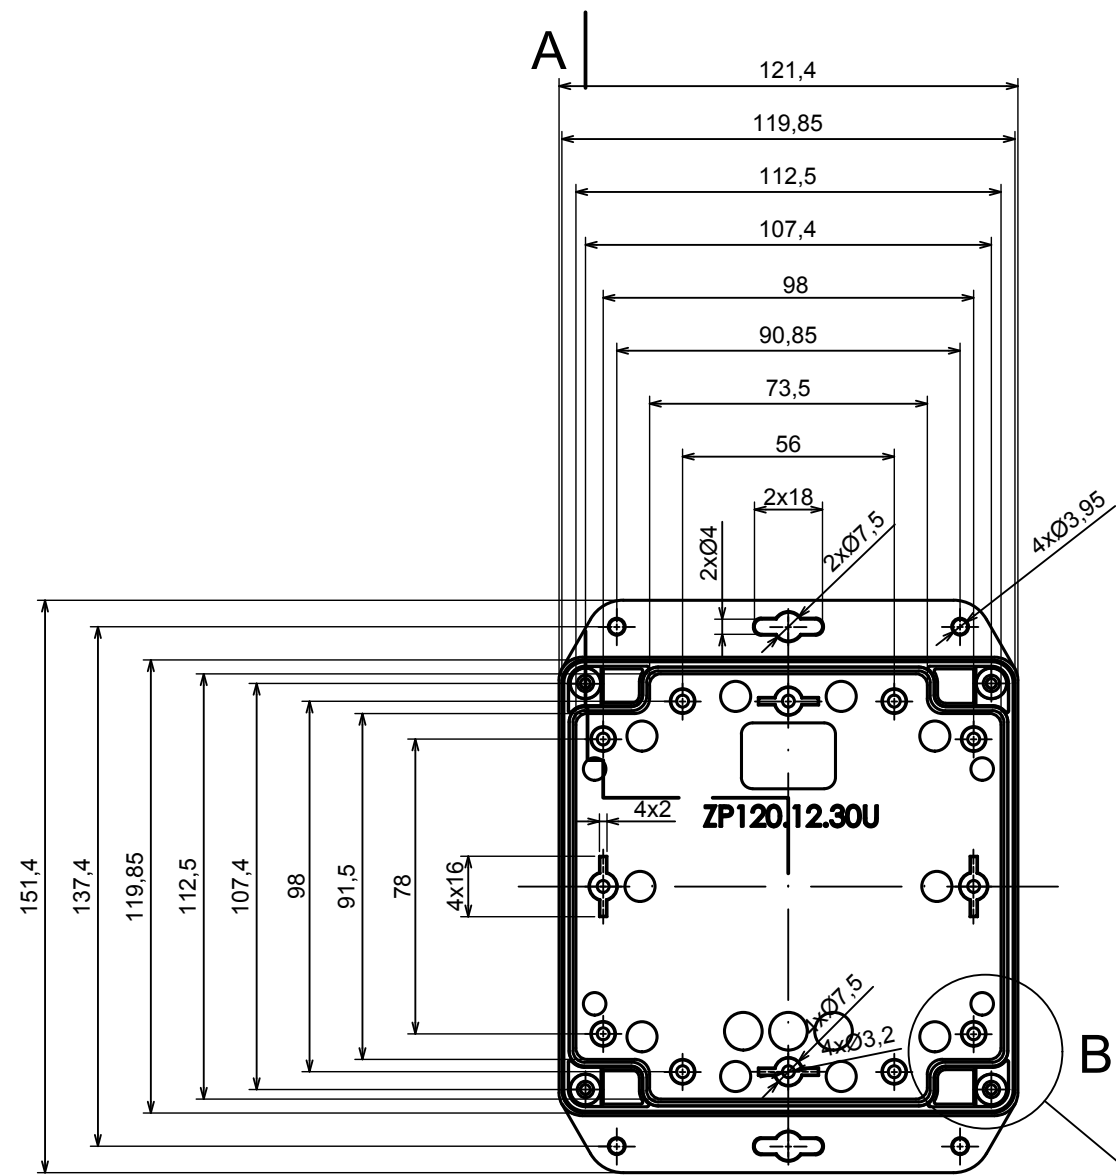

All rights reserved, Copyright Kradox 2022	
Product model	Enclosure ZP120.120.60SU TM - Assembly
Format: A3	Material: PC, ABS
Scale 1:1	Tolerance: +/- 0.5

B (2:1)

C (2:1)

All rights reserved, Copyright Kradex 2022

Product model Enclosure Z120.120.60SU TM - Base ZP120.120.30U TM

Format: A3 Material: PC, ABS

Scale 1:2 Tolerance: +/- 0.5

A |

All rights reserved, Copyright Kradox 2022

Product model Enclosure ZP120.120.60SU TM - Cover ZP120.120.30S

Format: A3 Material: PC, ABS

Scale 1:2 Tolerance: +/- 0.5

X-ON Electronics

Largest Supplier of Electrical and Electronic Components

Click to view similar products for [Enclosures, Boxes & Cases](#) category: