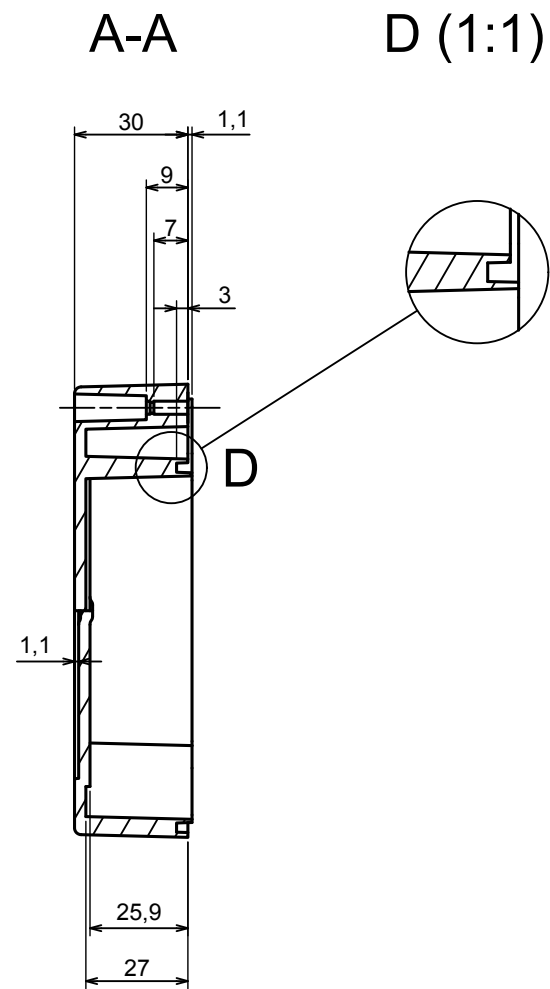

All rights reserved, Copyright Kradox 2022		
Product model	Enclosure ZP120.120.60U TM - Assembly	
Format: A3	Material: PC, ABS	
Scale 1:1	Tolerance: +/- 0.5	

B (2:1)

All rights reserved, Copyright Kradox 2022

Product model Enclosure Z120.120.60U TM - Base ZP120.120.30U TM

Format: A3 Material: PC, ABS

Scale 1:2 Tolerance: +/- 0.5

A |

All rights reserved, Copyright Kradox 2022

Product model Enclosure ZP120.120.60U TM - Cover ZP120.120.30

Format: A3 Material: PC, ABS

Scale 1:2 Tolerance: +/- 0.5

X-ON Electronics

Largest Supplier of Electrical and Electronic Components

Click to view similar products for [Enclosures, Boxes & Cases](#) category: