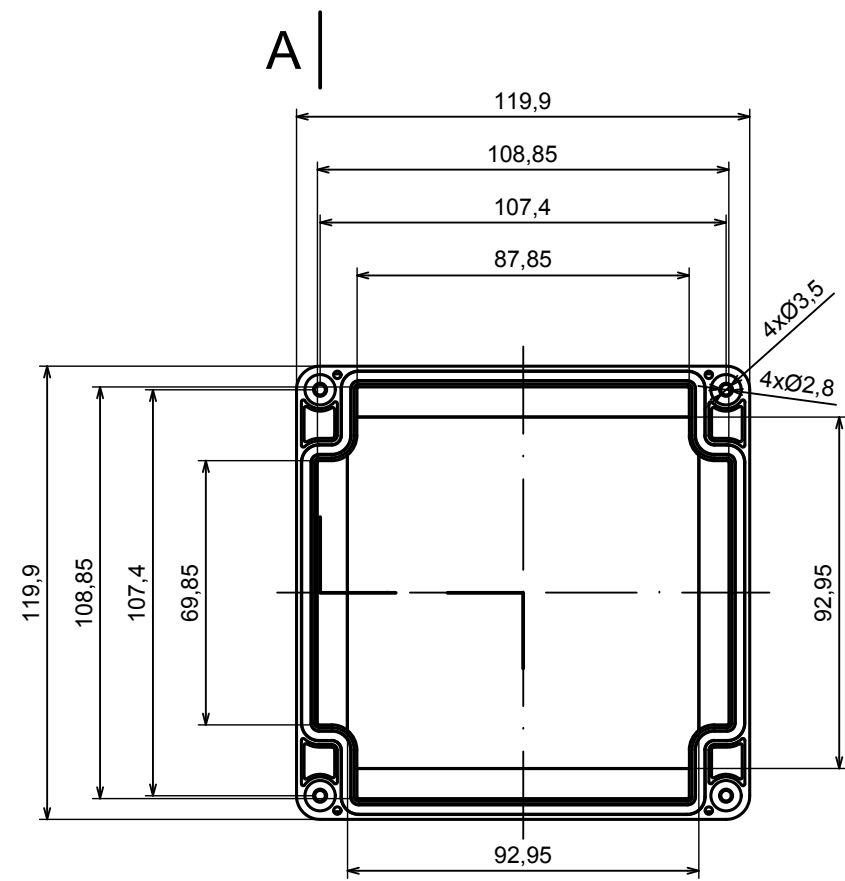

All rights reserved, Copyright Kradox 2022		
Product model	Enclosure ZP120.120.60U TM - Assembly	
Format: A3	Material: PC, ABS	
Scale 1:1	Tolerance: +/- 0.5	

B (2:1)

All rights reserved, Copyright Kradox 2022

Product model Enclosure Z120.120.60U TM - Base ZP120.120.30U TM

Format: A3 Material: PC, ABS

Scale 1:2 Tolerance: +/- 0.5

A |

All rights reserved, Copyright Kradox 2022

Product model Enclosure ZP120.120.60U TM - Cover ZP120.120.30

Format: A3 Material: PC, ABS

Scale 1:2 Tolerance: +/- 0.5

X-ON Electronics

Largest Supplier of Electrical and Electronic Components

Click to view similar products for [Enclosures, Boxes & Cases](#) category: