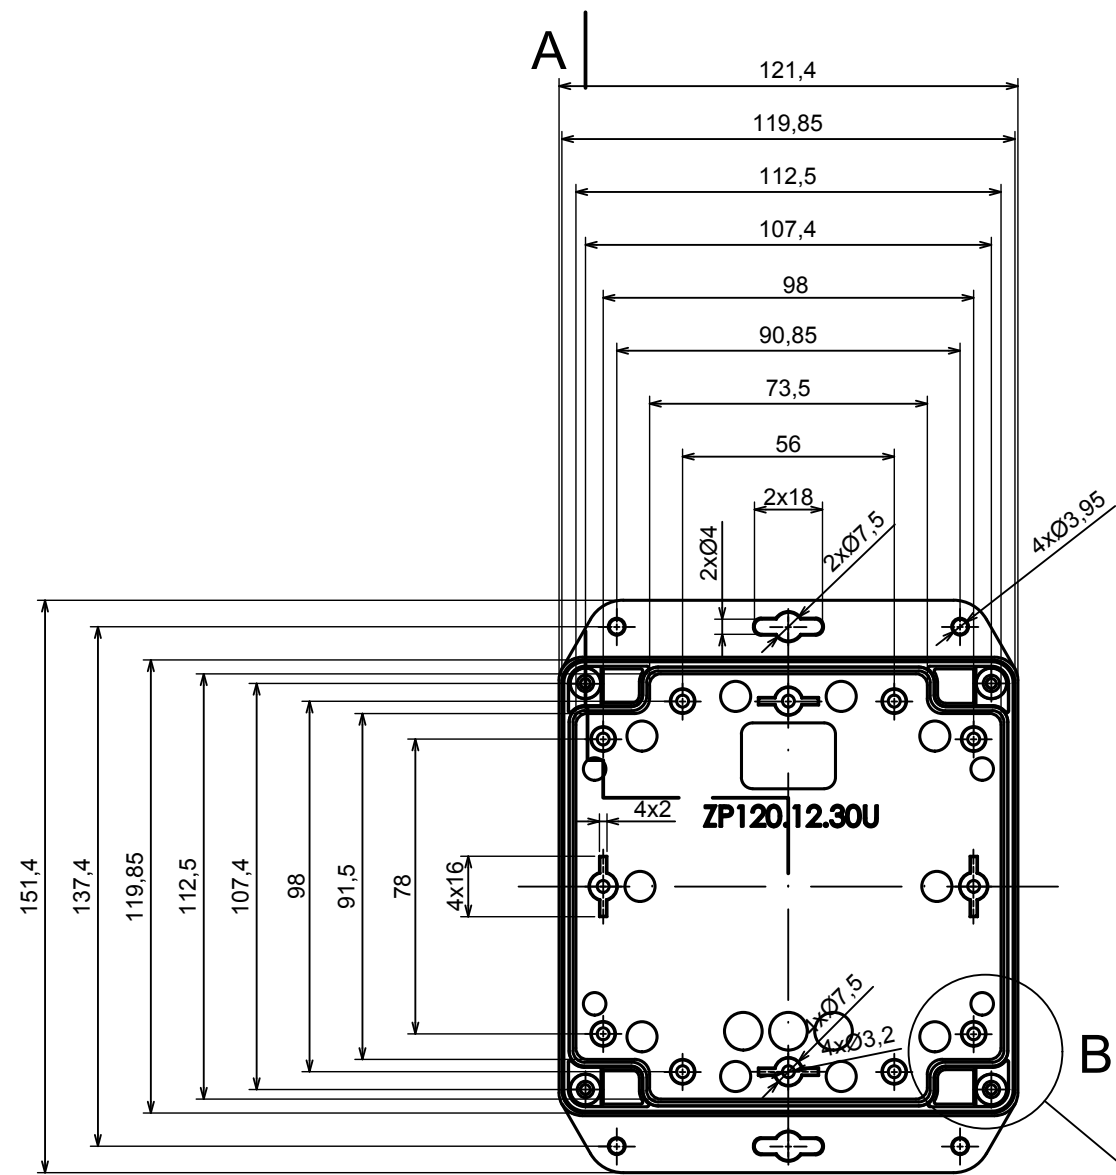

All rights reserved, Copyright Kradox 2022		
Product model	Enclosure ZP120.120.60U TM - Assembly	
Format: A3	Material: PC, ABS	
Scale 1:1	Tolerance: +/- 0.5	

B (2:1)

All rights reserved, Copyright Kradox 2022

Product model Enclosure Z120.120.60U TM - Base ZP120.120.30U TM

Format: A3 Material: PC, ABS

Scale 1:2 Tolerance: +/- 0.5

A |

All rights reserved, Copyright Kradox 2022

Product model Enclosure ZP120.120.60U TM - Cover ZP120.120.30

Format: A3 Material: PC, ABS

Scale 1:2 Tolerance: +/- 0.5

X-ON Electronics

Largest Supplier of Electrical and Electronic Components

Click to view similar products for [Enclosures, Boxes & Cases](#) category: