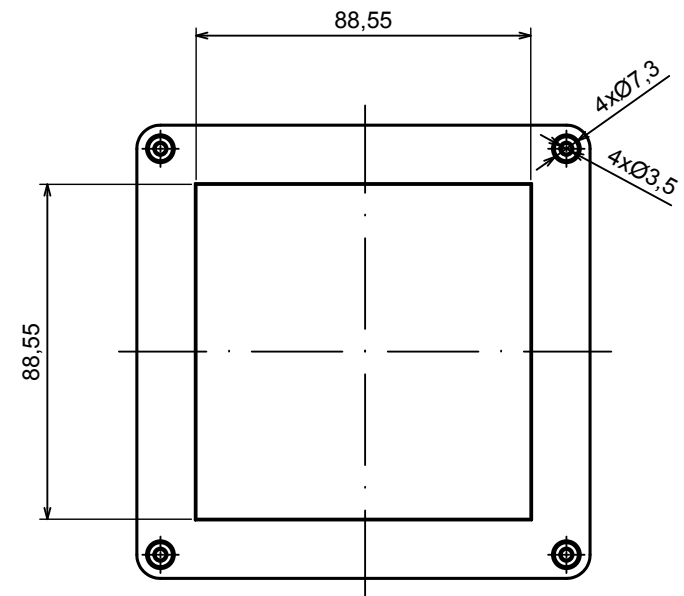

Product model Enclosure Z120.120.60U TM - Base ZP120.120.30U TM

Format: A3 Material: PC, ABS

Scale 1:2 Tolerance: +/- 0.5

A |

All rights reserved, Copyright Kradox 2022

Product model Enclosure ZP120.120.60U TM - Cover ZP120.120.30

Format: A3 Material: PC, ABS

Scale 1:2 Tolerance: +/- 0.5

X-ON Electronics

Largest Supplier of Electrical and Electronic Components

Click to view similar products for [Enclosures, Boxes & Cases](#) category: