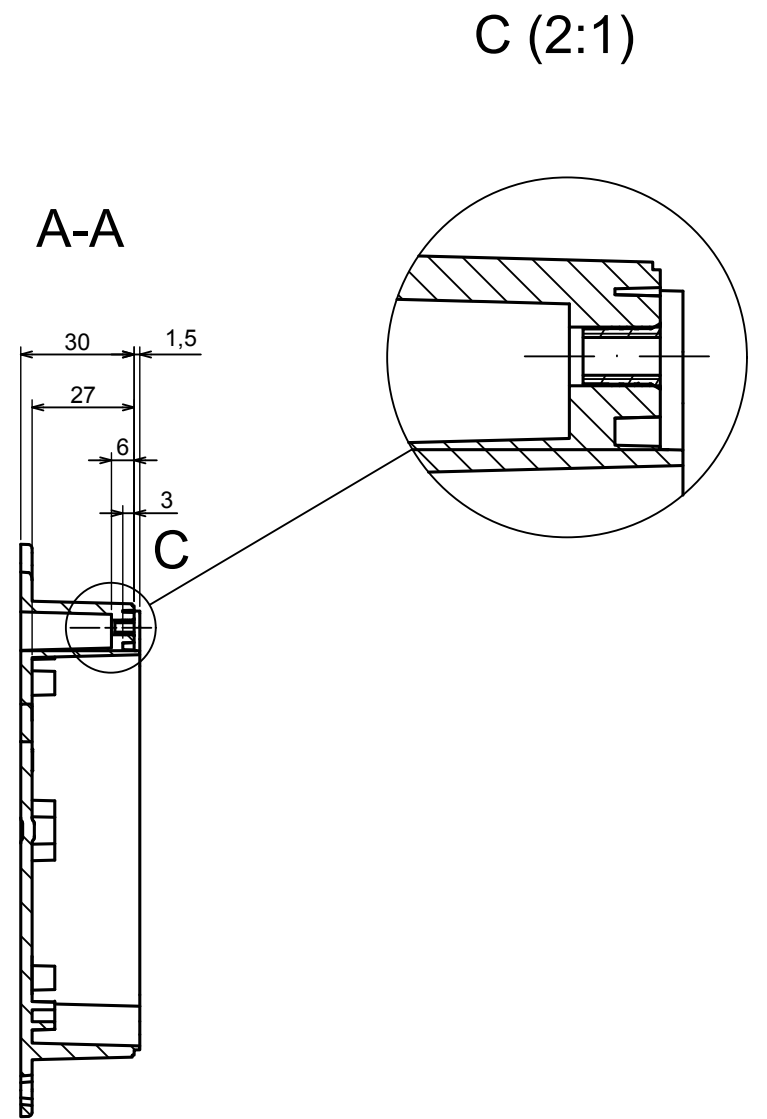

All rights reserved, Copyright Kradox 2022		
Product model	Enclosure ZP120.120.60U TM - Assembly	
Format: A3	Material: PC, ABS	
Scale 1:1	Tolerance: +/- 0.5	

B (2:1)

All rights reserved, Copyright Kradox 2022

Product model Enclosure Z120.120.60U TM - Base ZP120.120.30U TM

Format: A3 Material: PC, ABS

Scale 1:2 Tolerance: +/- 0.5

A |

All rights reserved, Copyright Kradox 2022

Product model Enclosure ZP120.120.60U TM - Cover ZP120.120.30

Format: A3 Material: PC, ABS

Scale 1:2 Tolerance: +/- 0.5

X-ON Electronics

Largest Supplier of Electrical and Electronic Components

Click to view similar products for [Enclosures, Boxes & Cases](#) category: