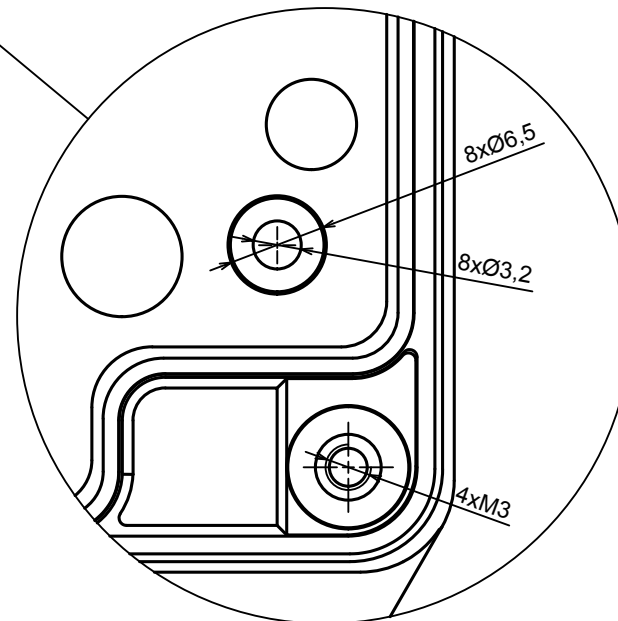

All rights reserved, Copyright Kradox 2022		
Product model	Enclosure ZP120.120.60U TM - Assembly	
Format: A3	Material: PC, ABS	
Scale 1:1	Tolerance: +/- 0.5	

B (2:1)

All rights reserved, Copyright Kradox 2022

Product model Enclosure Z120.120.60U TM - Base ZP120.120.30U TM

Format: A3 Material: PC, ABS

Scale 1:2 Tolerance: +/- 0.5

A |

All rights reserved, Copyright Kradox 2022

Product model Enclosure ZP120.120.60U TM - Cover ZP120.120.30

Format: A3 Material: PC, ABS

Scale 1:2 Tolerance: +/- 0.5

X-ON Electronics

Largest Supplier of Electrical and Electronic Components

Click to view similar products for [Enclosures, Boxes & Cases](#) category: