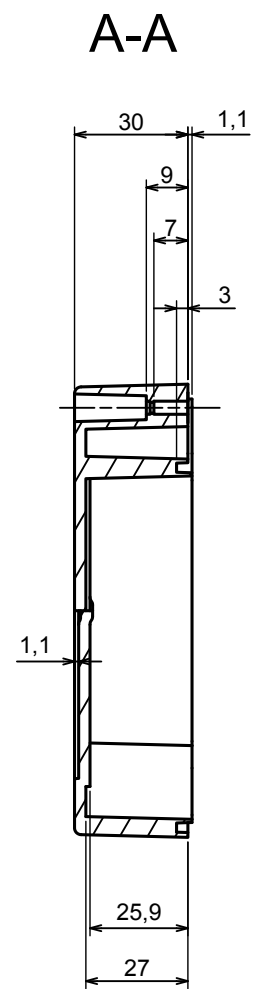

All rights reserved, Copyright Kradox 2022		
Product model	Enclosure ZP120.120.75 TM - Assembly	
Format: A3	Material: PC, ABS	
Scale 1:1	Tolerance: +/- 0.5	

A |

A |

B

B (2:1)

C (2:1)

A-A

C

All rights reserved, Copyright Kradex 2022

Product model

Enclosure Z120.120.75 TM - Base ZP120.120.45 TM

Format: A3

Material: PC, ABS

Scale 1:2

Tolerance: +/- 0.5

A |

All rights reserved, Copyright Kradex 2022

Product model Enclosure ZP120.120.75 TM - Cover ZP120.120.30

Format: A3 Material: PC, ABS

Scale 1:2 Tolerance: +/- 0.5