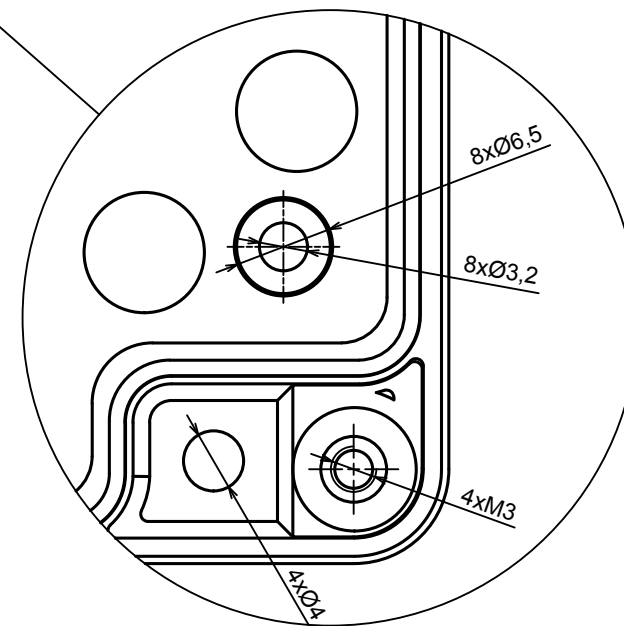

All rights reserved, Copyright Kradox 2022		
Product model	Enclosure ZP120.120.75 TM - Assembly	
Format: A3	Material: PC, ABS	
Scale 1:1	Tolerance: +/- 0.5	

A |

A |

B

B (2:1)

C (2:1)

A-A

C

All rights reserved, Copyright Kradex 2022

Product model

Enclosure Z120.120.75 TM - Base ZP120.120.45 TM

Format: A3

Material: PC, ABS

Scale 1:2

Tolerance: +/- 0.5

A |

All rights reserved, Copyright Kradex 2022

Product model Enclosure ZP120.120.75 TM - Cover ZP120.120.30

Format: A3 Material: PC, ABS

Scale 1:2 Tolerance: +/- 0.5