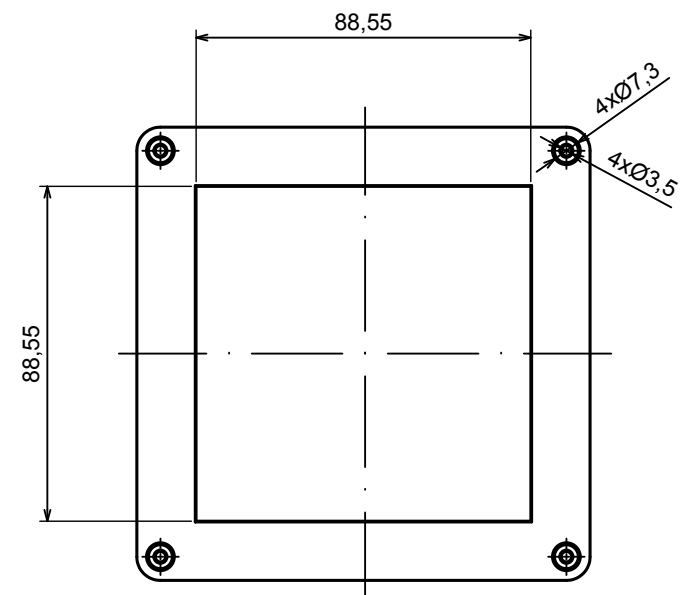

All rights reserved, Copyright Kradex 2022

Product model

Enclosure Z120.120.75 TM - Base ZP120.120.45 TM

Format: A3

Material: PC, ABS

Scale 1:2

Tolerance: +/- 0.5

A |

All rights reserved, Copyright Kradex 2022

Product model Enclosure ZP120.120.75 TM - Cover ZP120.120.30

Format: A3 Material: PC, ABS

Scale 1:2 Tolerance: +/- 0.5