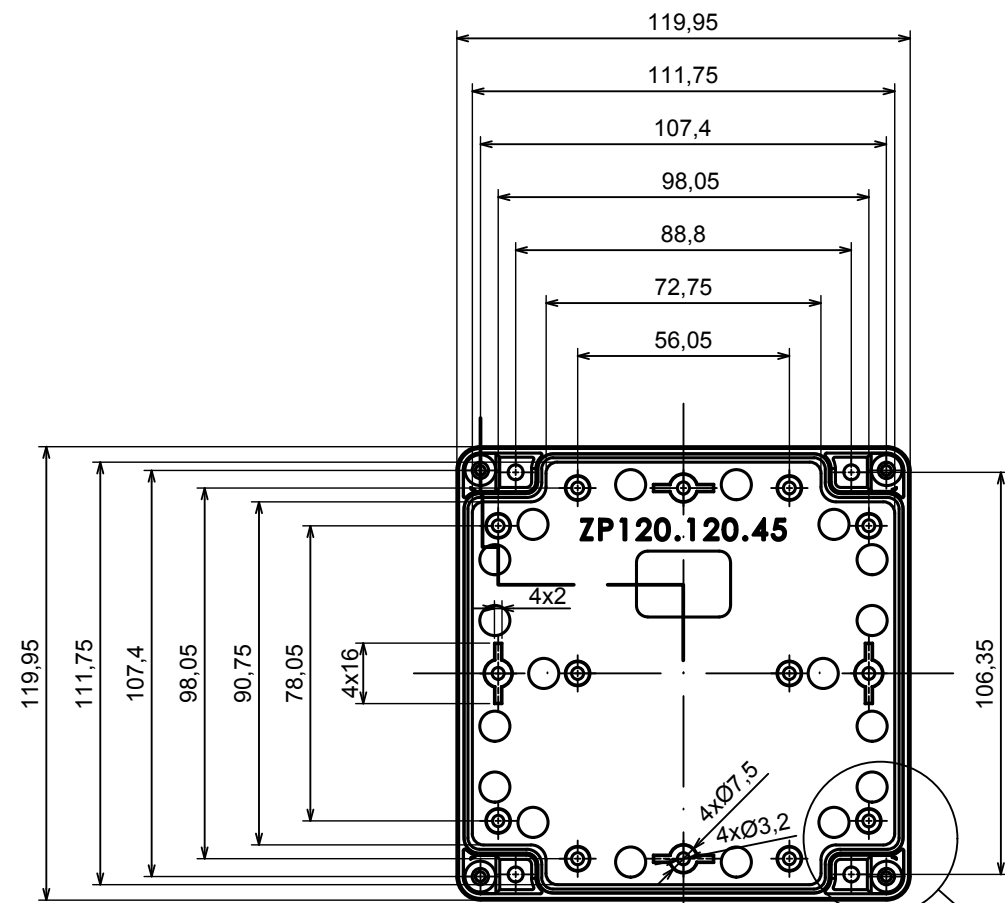

All rights reserved, Copyright Kradox 2022		
Product model	Enclosure ZP120.120.75 TM - Assembly	
Format: A3	Material: PC, ABS	
Scale 1:1	Tolerance: +/- 0.5	

A |

A |

B

B (2:1)

C (2:1)

A-A

C

All rights reserved, Copyright Kradex 2022

Product model

Enclosure Z120.120.75 TM - Base ZP120.120.45 TM

Format: A3

Material: PC, ABS

Scale 1:2

Tolerance: +/- 0.5

A |

All rights reserved, Copyright Kradex 2022

Product model Enclosure ZP120.120.75 TM - Cover ZP120.120.30

Format: A3 Material: PC, ABS

Scale 1:2 Tolerance: +/- 0.5