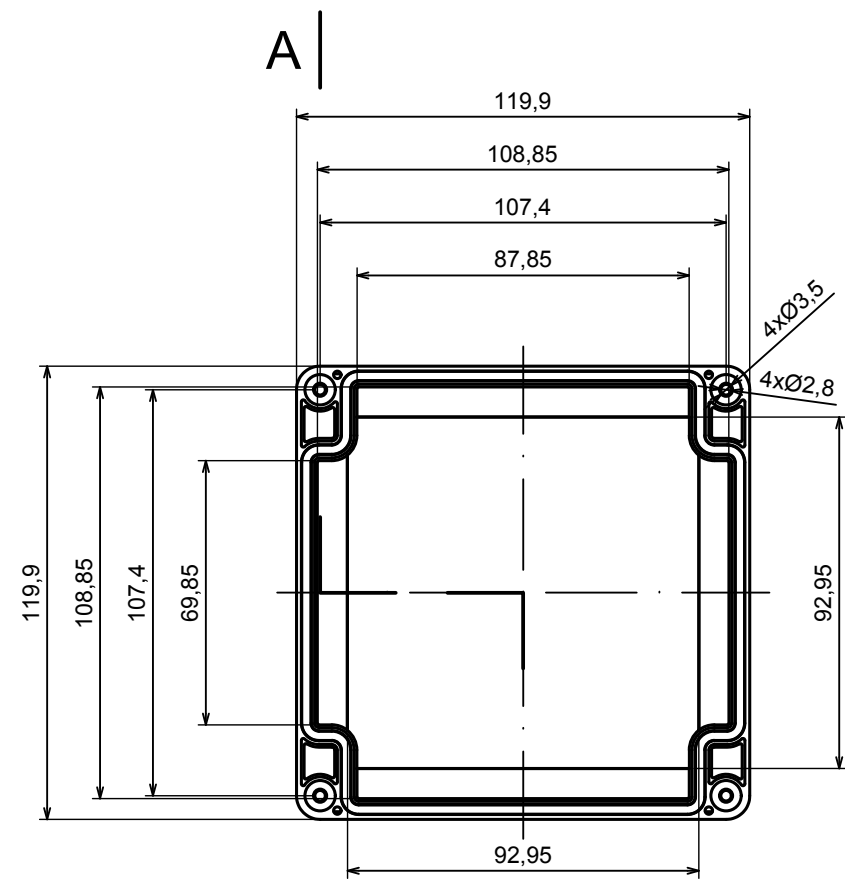

All rights reserved, Copyright Kradox 2022		
Product model	Enclosure ZP120.120.75 TM - Assembly	
Format: A3	Material: PC, ABS	
Scale 1:1	Tolerance: +/- 0.5	

A |

A |

B

B (2:1)

C (2:1)

A-A

C

All rights reserved, Copyright Kradex 2022

Product model

Enclosure Z120.120.75 TM - Base ZP120.120.45 TM

Format: A3

Material: PC, ABS

Scale 1:2

Tolerance: +/- 0.5

A |

All rights reserved, Copyright Kradex 2022

Product model Enclosure ZP120.120.75 TM - Cover ZP120.120.30

Format: A3 Material: PC, ABS

Scale 1:2 Tolerance: +/- 0.5