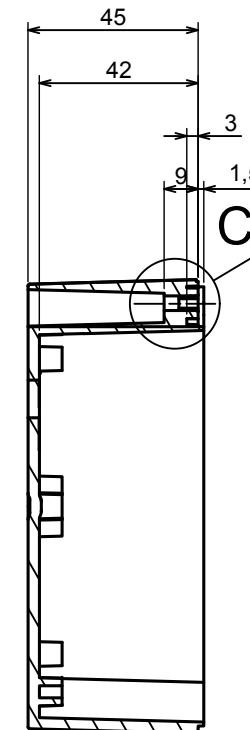

All rights reserved, Copyright Kradox 2022		
Product model	Enclosure ZP120.120.75 TM - Assembly	
Format: A3	Material: PC, ABS	
Scale 1:1	Tolerance: +/- 0.5	

A |

A |

B

B (2:1)

C (2:1)

A-A

C

All rights reserved, Copyright Kradex 2022

Product model

Enclosure Z120.120.75 TM - Base ZP120.120.45 TM

Format: A3

Material: PC, ABS

Scale 1:2

Tolerance: +/- 0.5

A |

All rights reserved, Copyright Kradex 2022

Product model Enclosure ZP120.120.75 TM - Cover ZP120.120.30

Format: A3 Material: PC, ABS

Scale 1:2 Tolerance: +/- 0.5