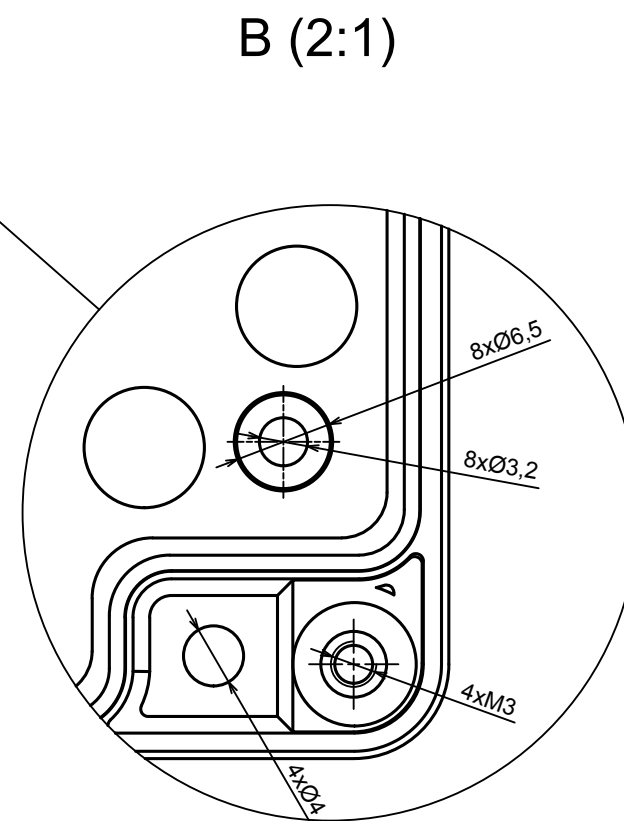

All rights reserved, Copyright Kradox 2022

Product model Enclosure ZP120.120.75 TM - Assembly

Format: A3 Material: PC, ABS

Scale 1:1 Tolerance: +/- 0.5

All rights reserved, Copyright Kradex 2022

Product model: Enclosure Z120.120.75 TM - Base ZP120.120.45 TM

Format: A3 Material: PC, ABS

Scale 1:2 Tolerance: +/- 0.5