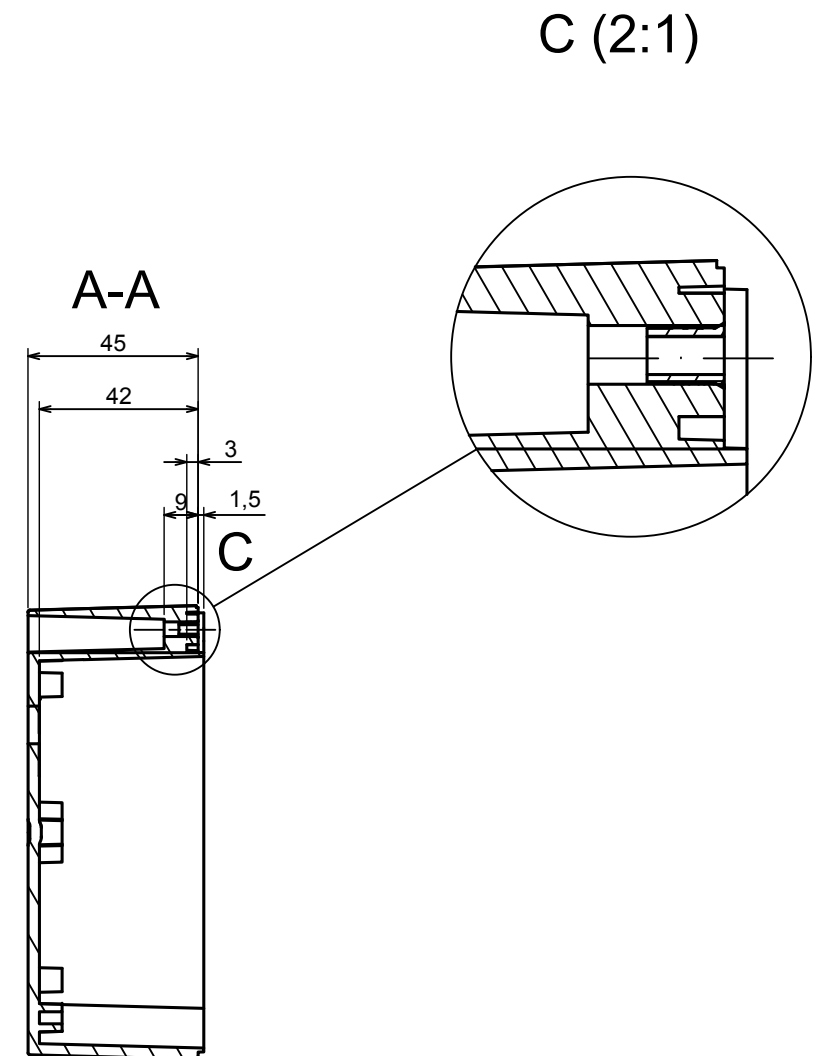

All rights reserved, Copyright Kradox 2022

Product model Enclosure ZP120.120.75 TM - Assembly

Format: A3 Material: PC, ABS

Scale 1:1 Tolerance: +/- 0.5

All rights reserved, Copyright Kradex 2022

Product model: Enclosure Z120.120.75 TM - Base ZP120.120.45 TM

Format: A3 Material: PC, ABS

Scale 1:2 Tolerance: +/- 0.5